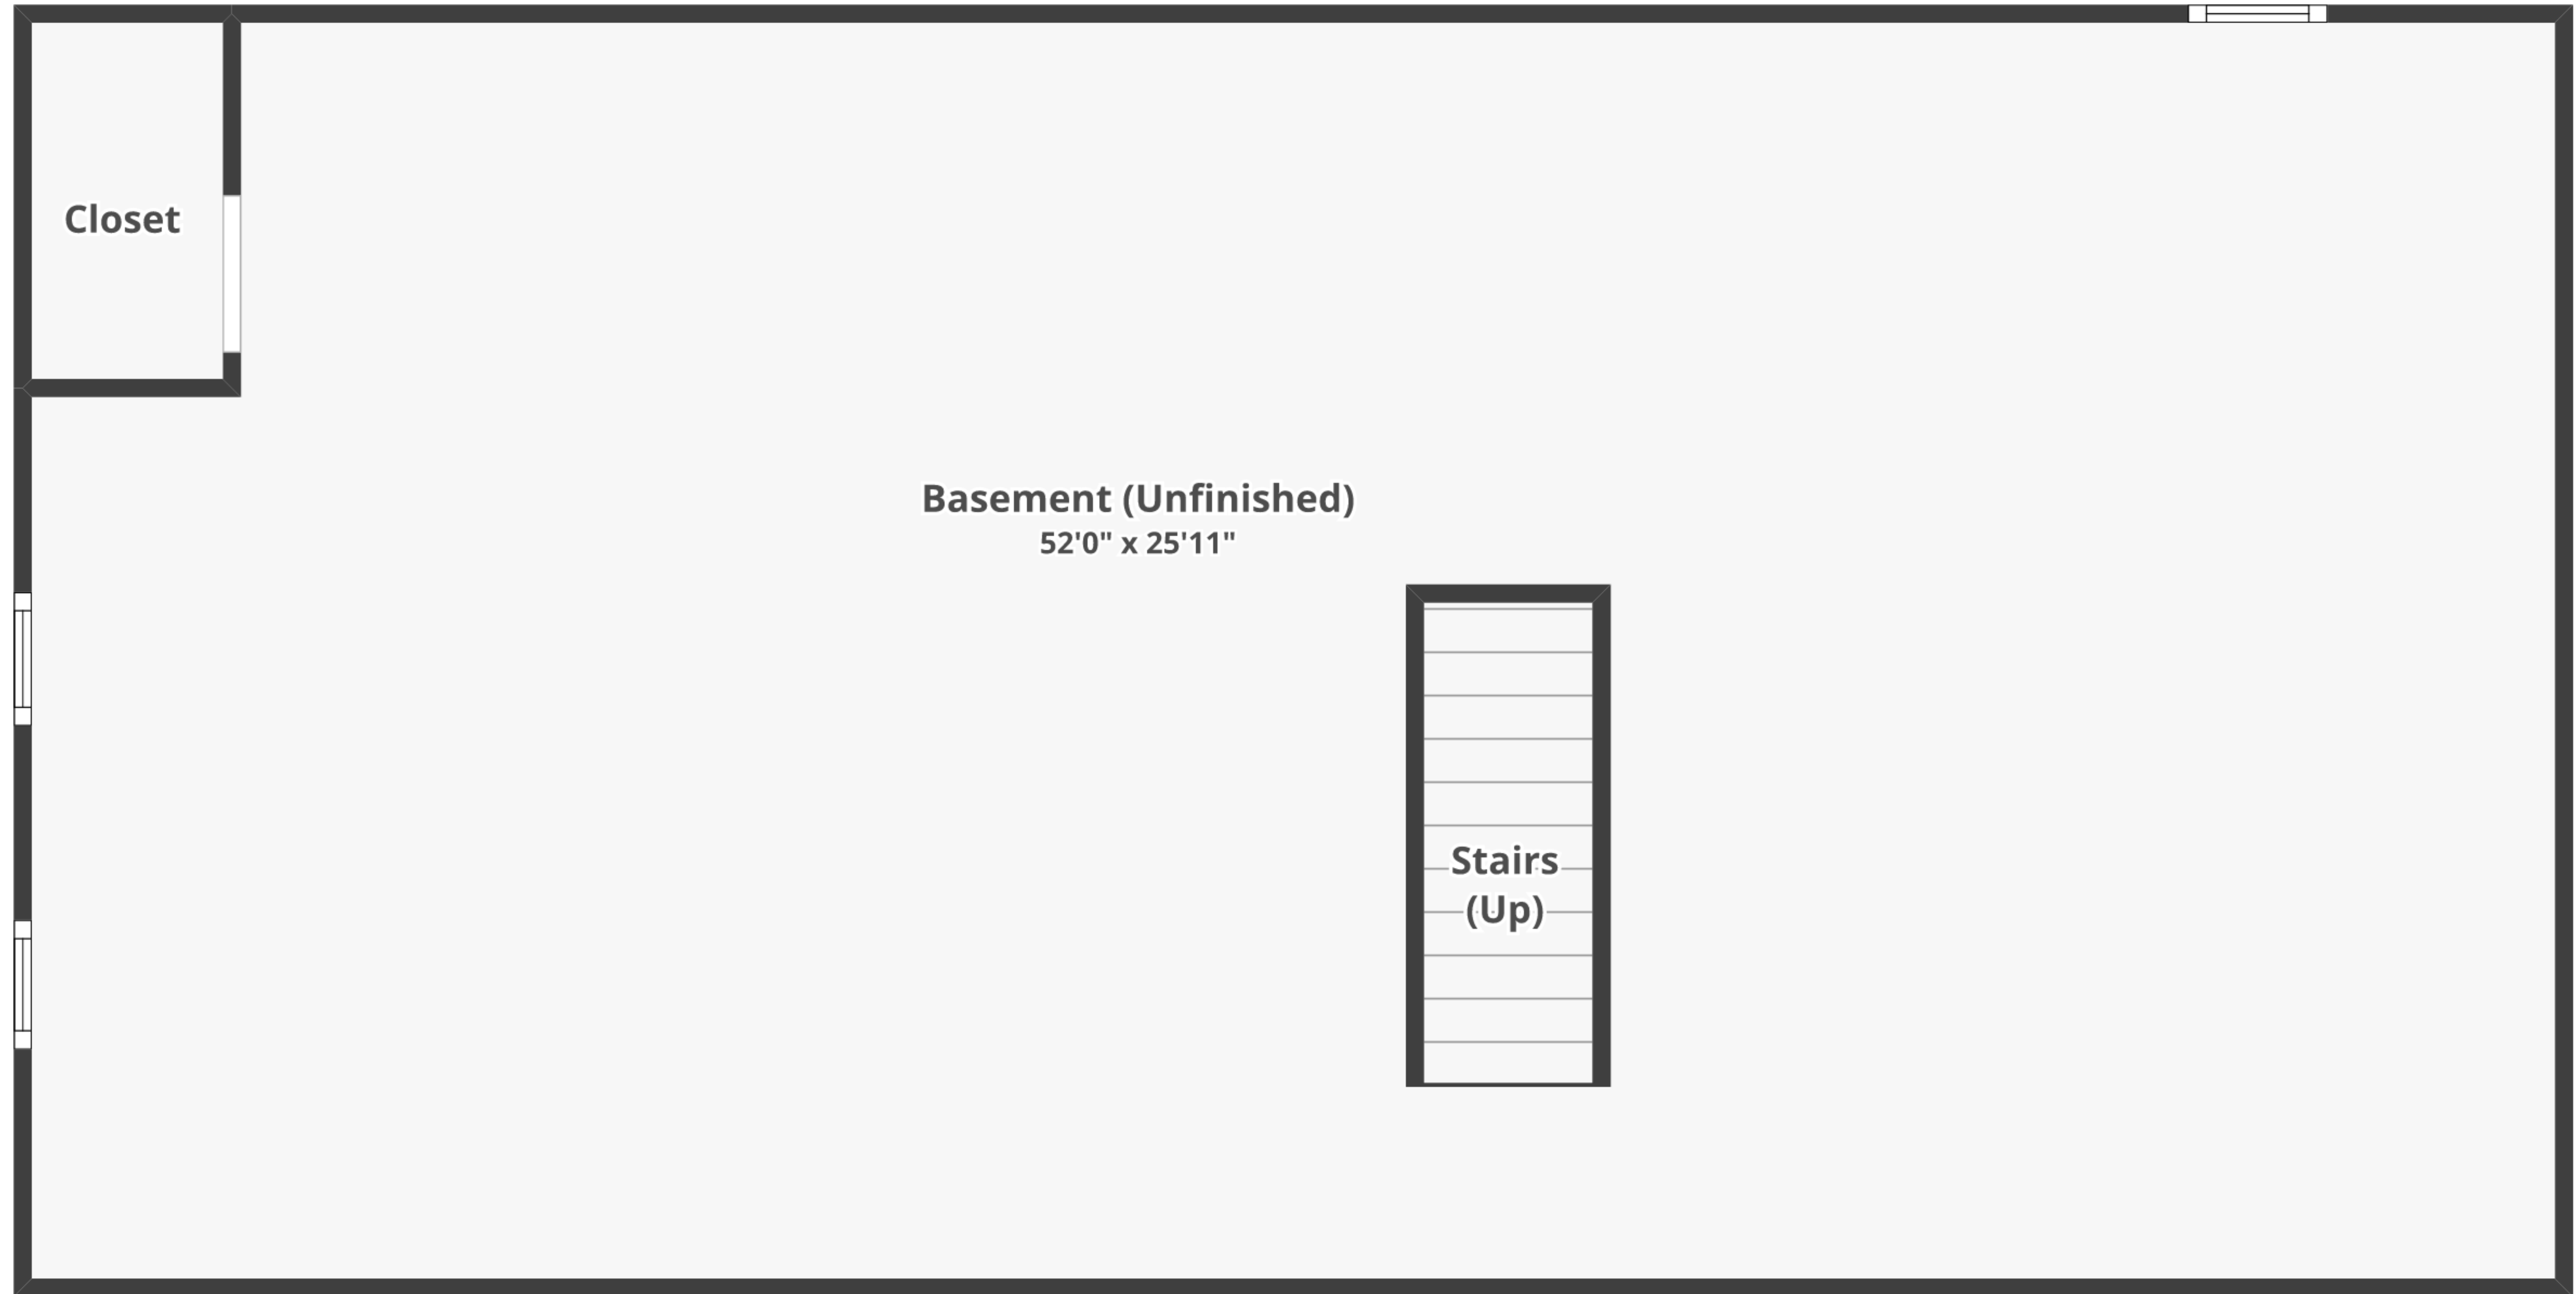

83 Airline Rd, East Dennis, MA 02641

Basement