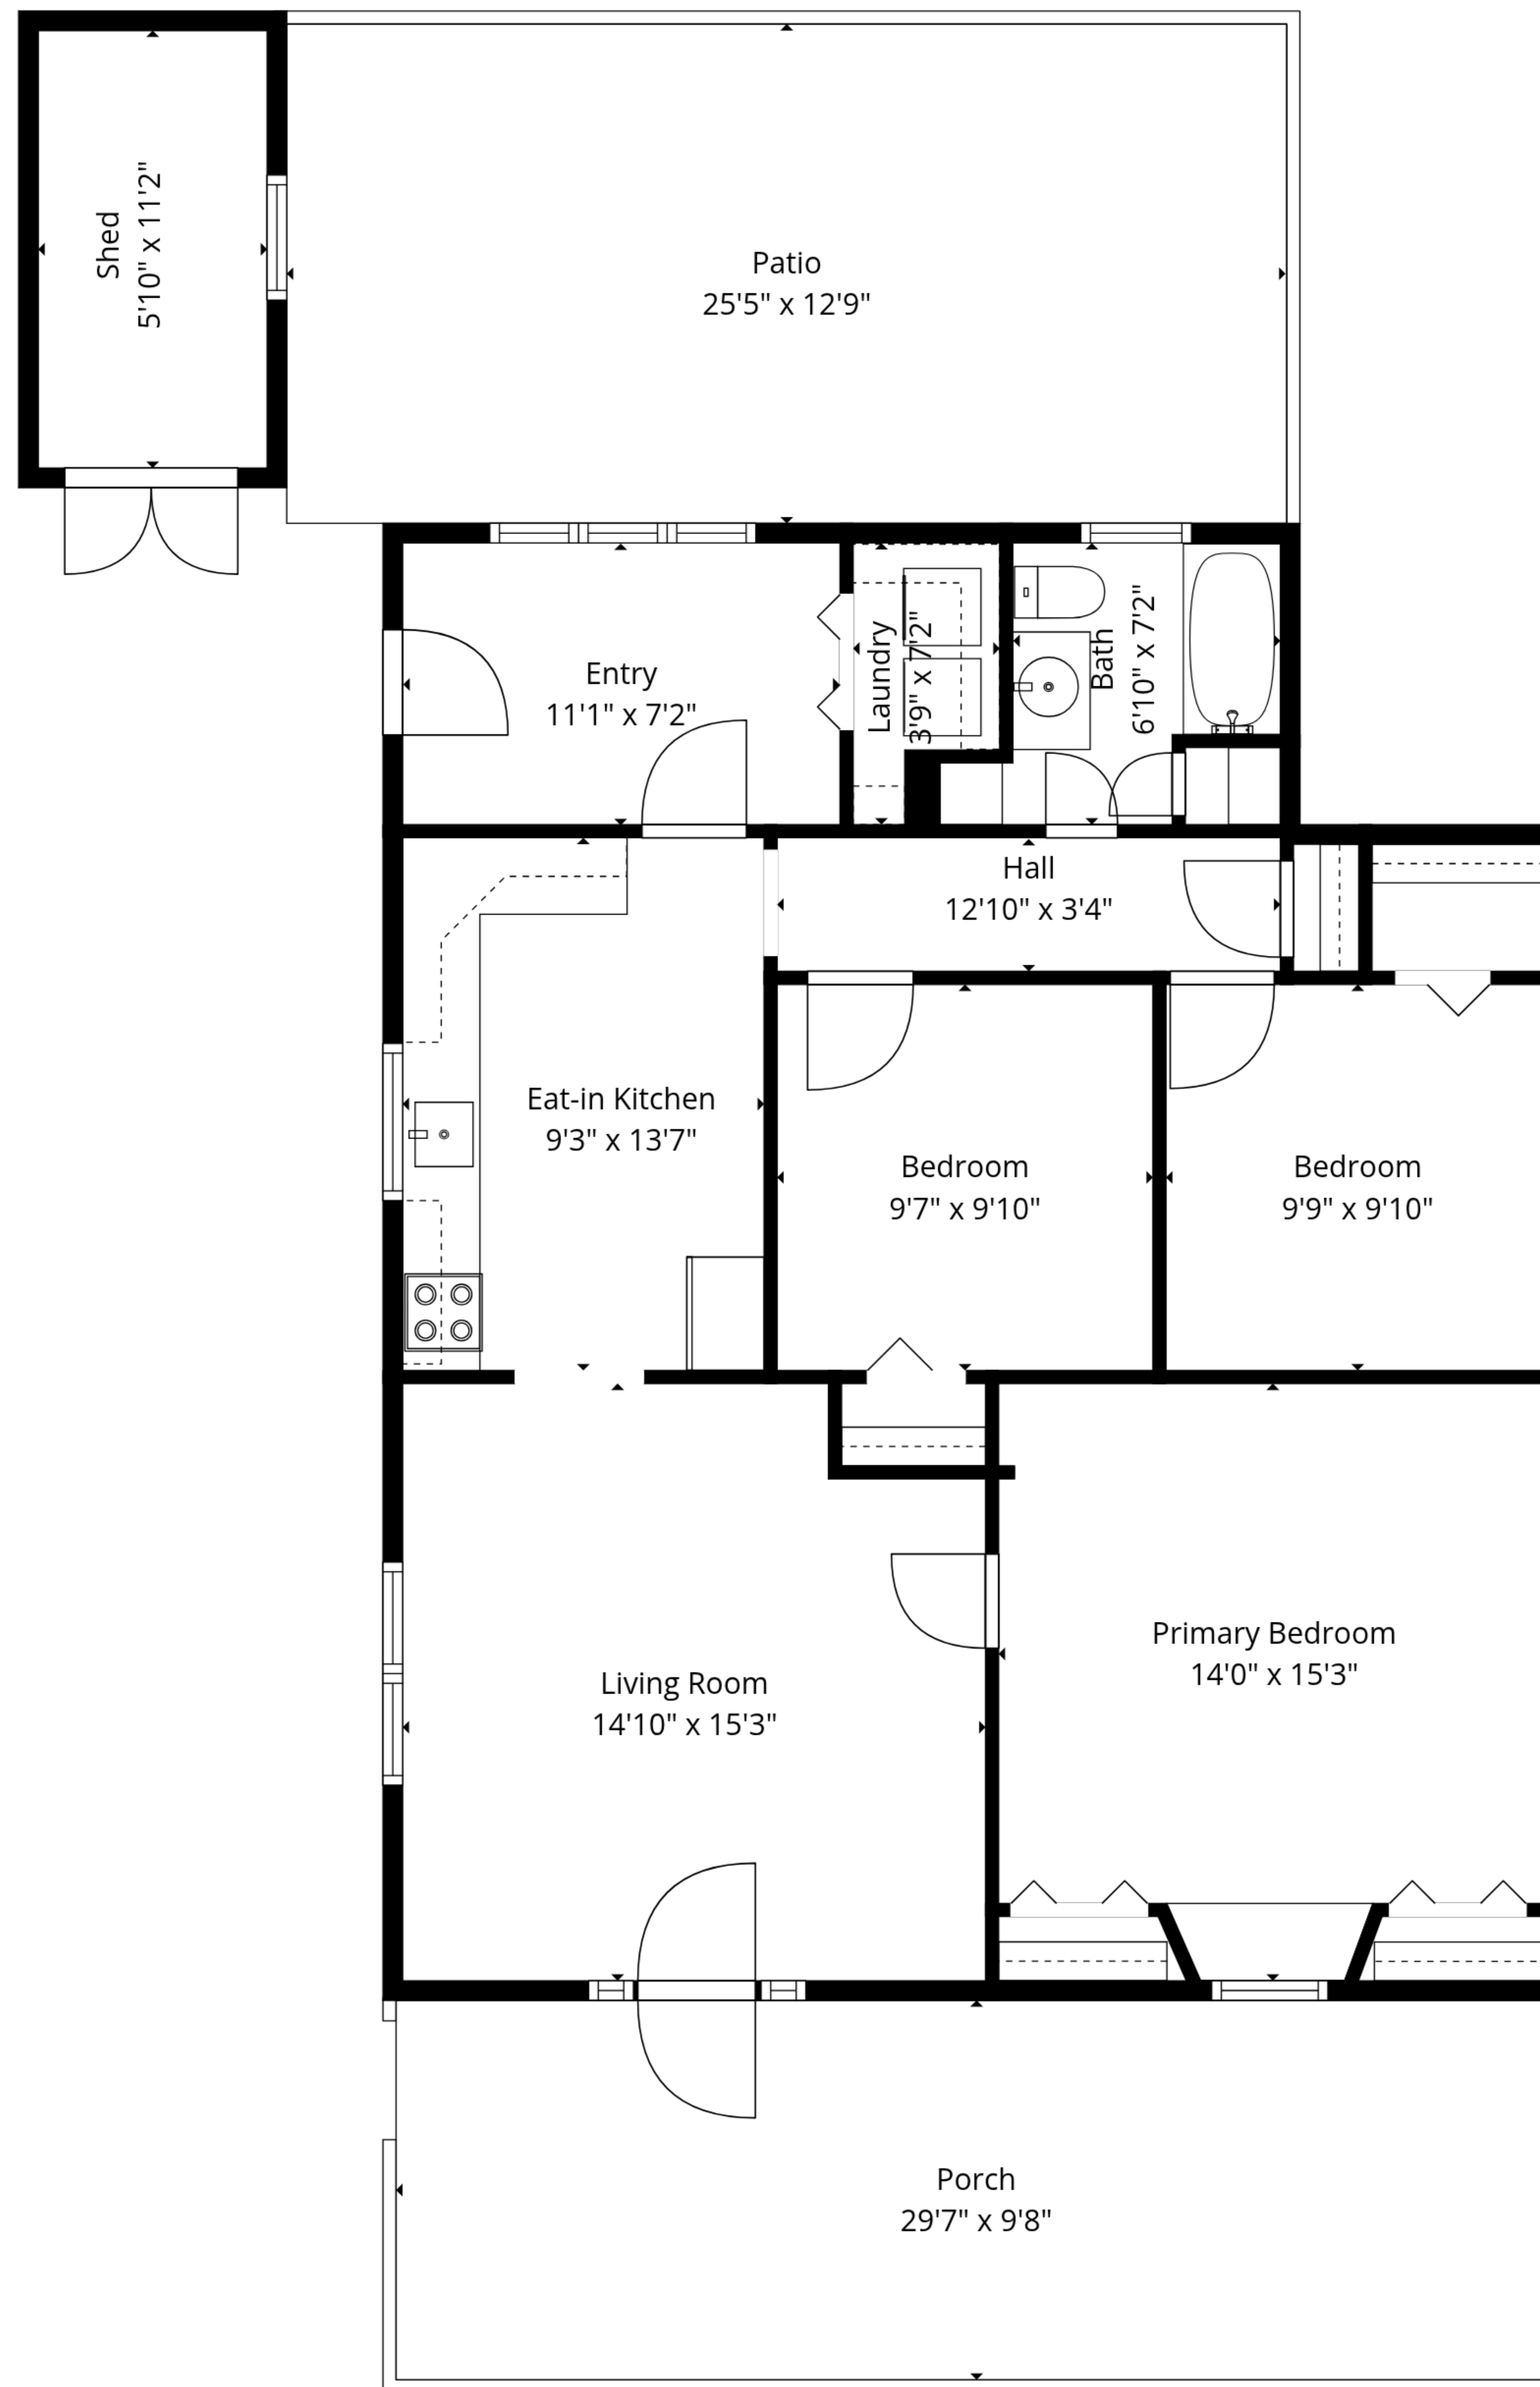

TOTAL: 1018 sq. ft

1st floor: 1018 sq. ft

EXCLUDED AREAS: SHED: 65 sq. ft, PORCH: 286 sq. ft, PATIO: 324 sq. ft,
WALLS: 85 sq. ft

TOTAL: 1018 sq. ft

1st floor: 1018 sq. ft

EXCLUDED AREAS: SHED: 65 sq. ft, PORCH: 286 sq. ft, PATIO: 324 sq. ft,
WALLS: 85 sq. ft