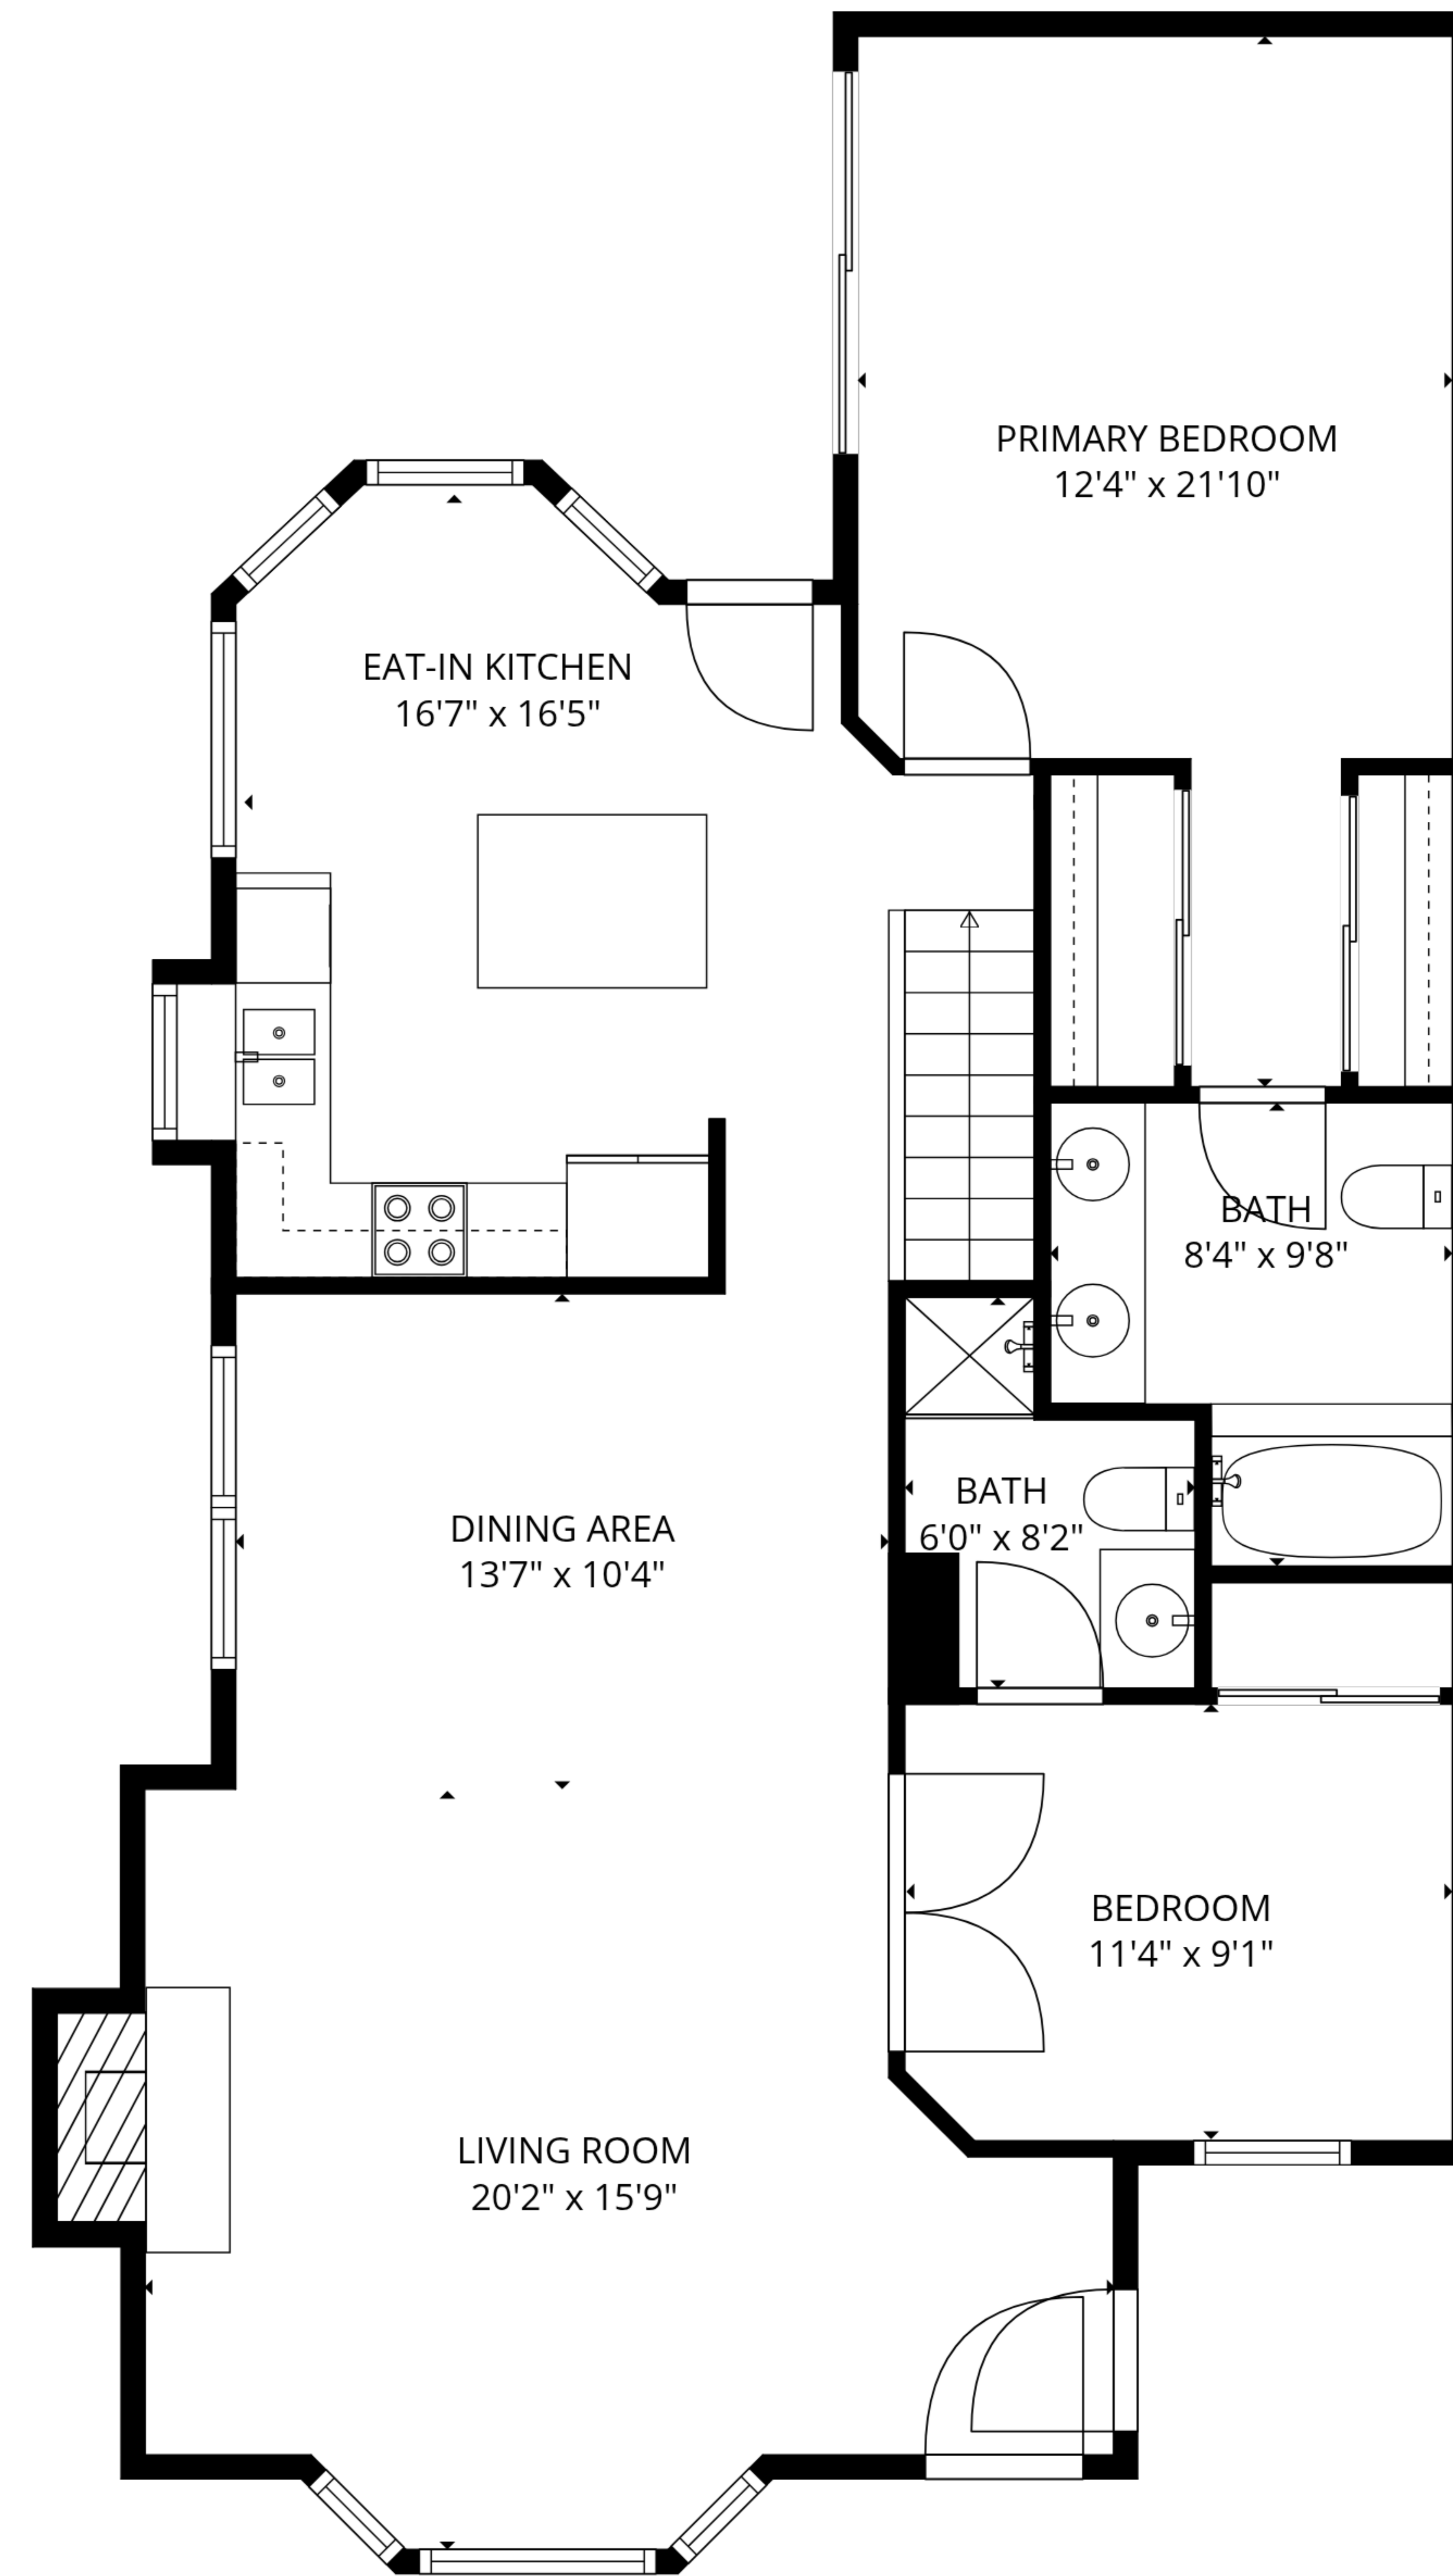

**TOTAL: 1990 sq. ft**

1st floor: 858 sq. ft, 2nd floor: 1132 sq. ft

EXCLUDED AREAS: STORAGE: 242 sq. ft, BAY WINDOW: 5 sq. ft, FIREPLACE: 8 sq. ft,  
WALLS: 134 sq. ft

SIZES AND DIMENSIONS ARE APPROXIMATE, ACTUAL MAY VARY.

1st floor

2nd floor

**TOTAL: 1990 sq. ft**  
 1st floor: 858 sq. ft, 2nd floor: 1132 sq. ft  
 EXCLUDED AREAS: STORAGE: 242 sq. ft, BAY WINDOW: 5 sq. ft, FIREPLACE: 8 sq. ft,  
 WALLS: 134 sq. ft

SIZES AND DIMENSIONS ARE APPROXIMATE, ACTUAL MAY VARY.