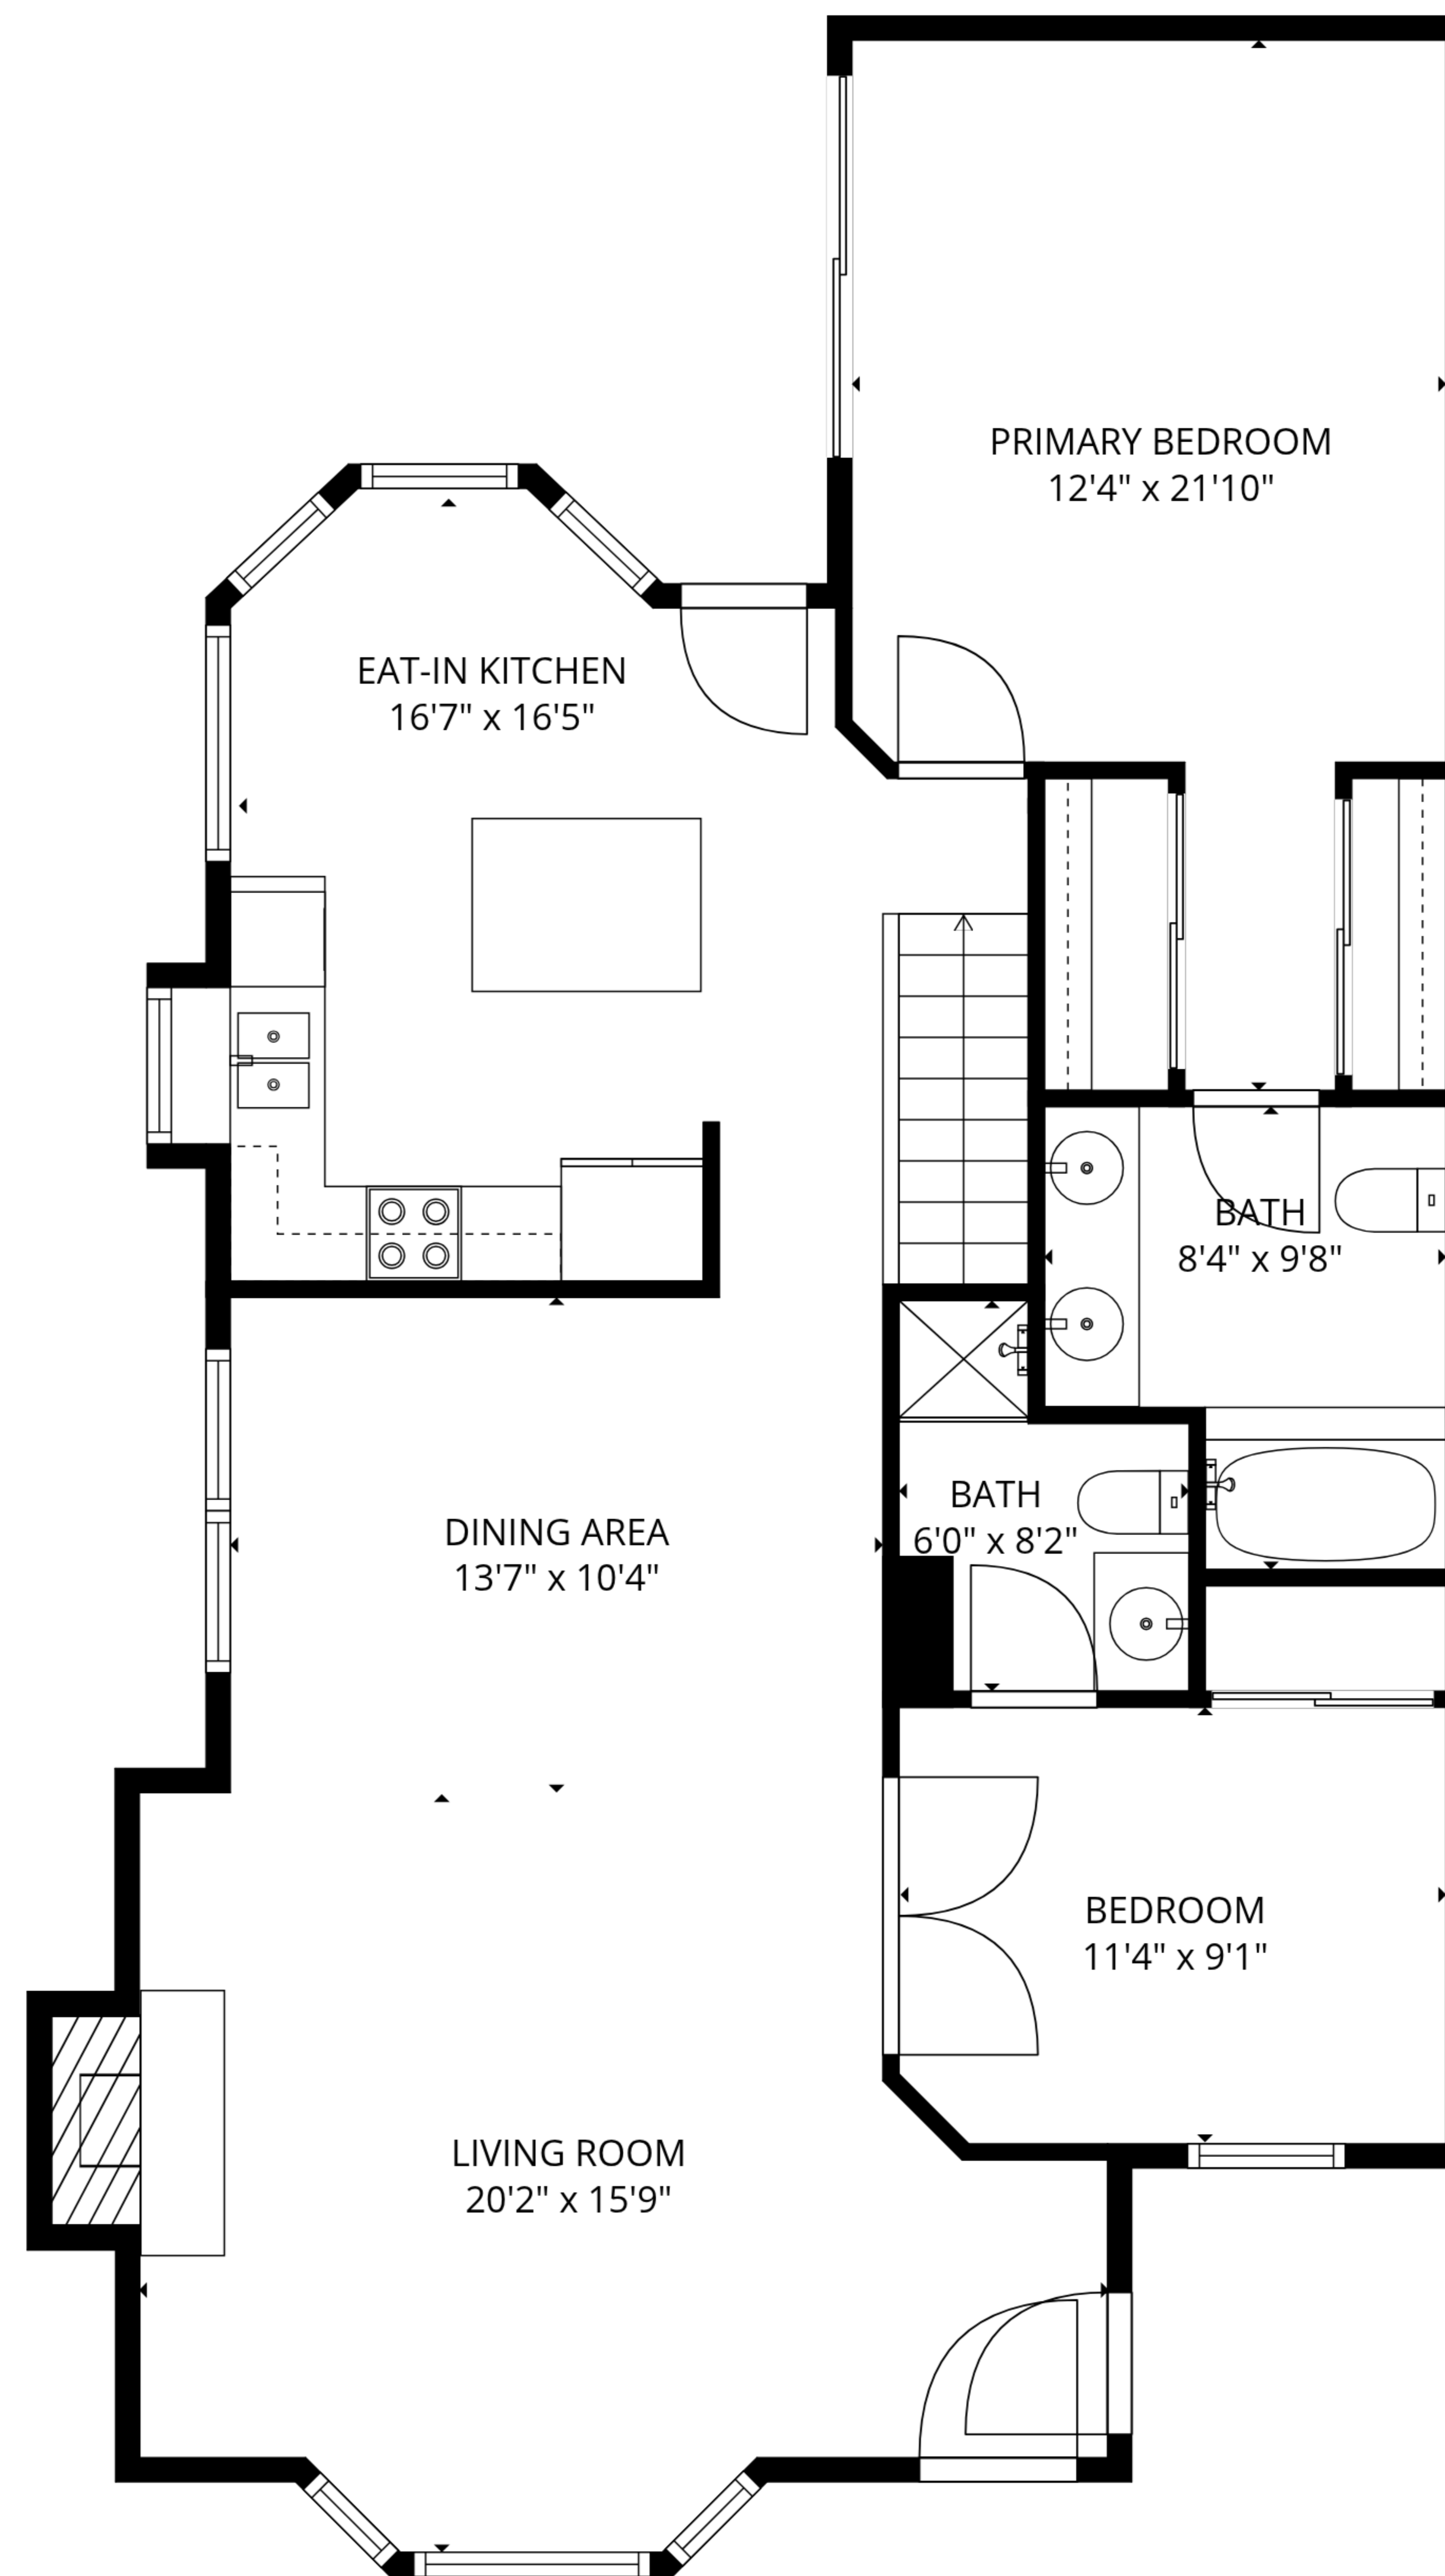

**TOTAL: 1990 sq. ft**

1st floor: 858 sq. ft, 2nd floor: 1132 sq. ft

EXCLUDED AREAS: STORAGE: 242 sq. ft, BAY WINDOW: 5 sq. ft, FIREPLACE: 8 sq. ft,  
WALLS: 134 sq. ft

SIZES AND DIMENSIONS ARE APPROXIMATE, ACTUAL MAY VARY.

1st floor

2nd floor

**TOTAL: 1990 sq. ft**  
 1st floor: 858 sq. ft, 2nd floor: 1132 sq. ft  
 EXCLUDED AREAS: STORAGE: 242 sq. ft, BAY WINDOW: 5 sq. ft, FIREPLACE: 8 sq. ft,  
 WALLS: 134 sq. ft

SIZES AND DIMENSIONS ARE APPROXIMATE, ACTUAL MAY VARY.