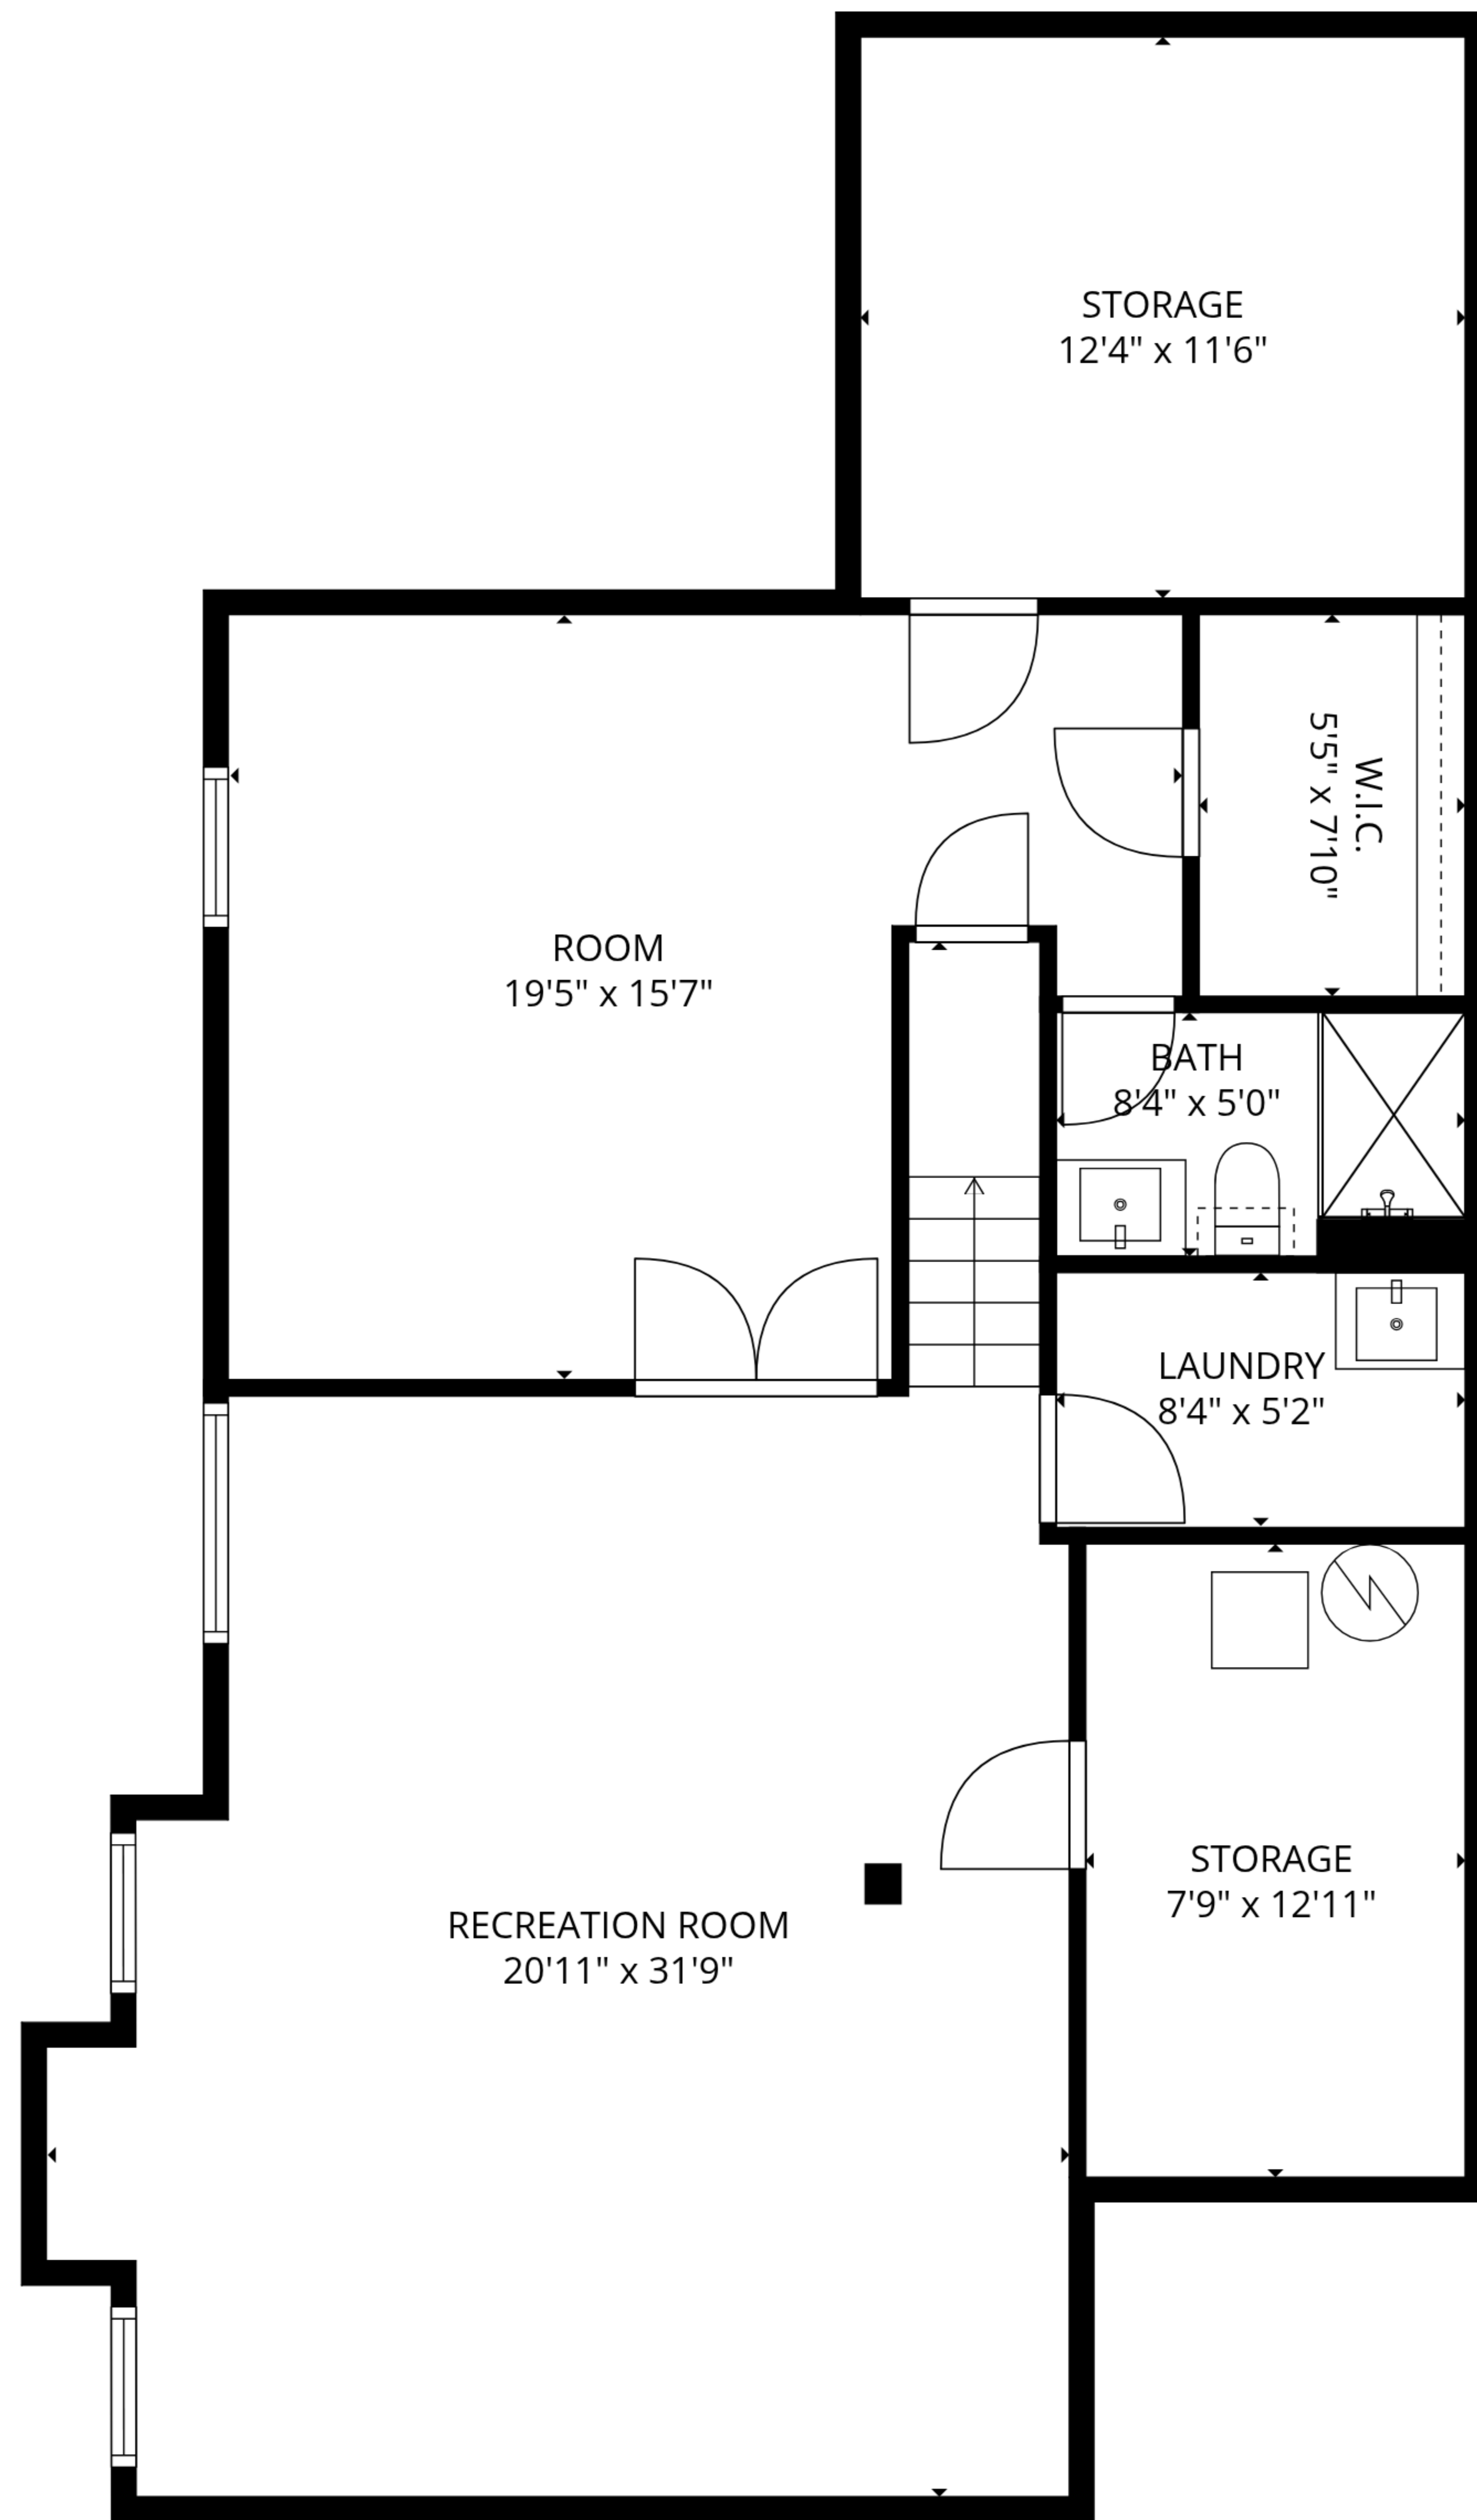

**TOTAL: 1990 sq. ft**

1st floor: 858 sq. ft, 2nd floor: 1132 sq. ft

EXCLUDED AREAS: STORAGE: 242 sq. ft, BAY WINDOW: 5 sq. ft, FIREPLACE: 8 sq. ft,  
WALLS: 134 sq. ft

SIZES AND DIMENSIONS ARE APPROXIMATE, ACTUAL MAY VARY.

1st floor

2nd floor

**TOTAL: 1990 sq. ft**  
 1st floor: 858 sq. ft, 2nd floor: 1132 sq. ft  
 EXCLUDED AREAS: STORAGE: 242 sq. ft, BAY WINDOW: 5 sq. ft, FIREPLACE: 8 sq. ft,  
 WALLS: 134 sq. ft

SIZES AND DIMENSIONS ARE APPROXIMATE, ACTUAL MAY VARY.