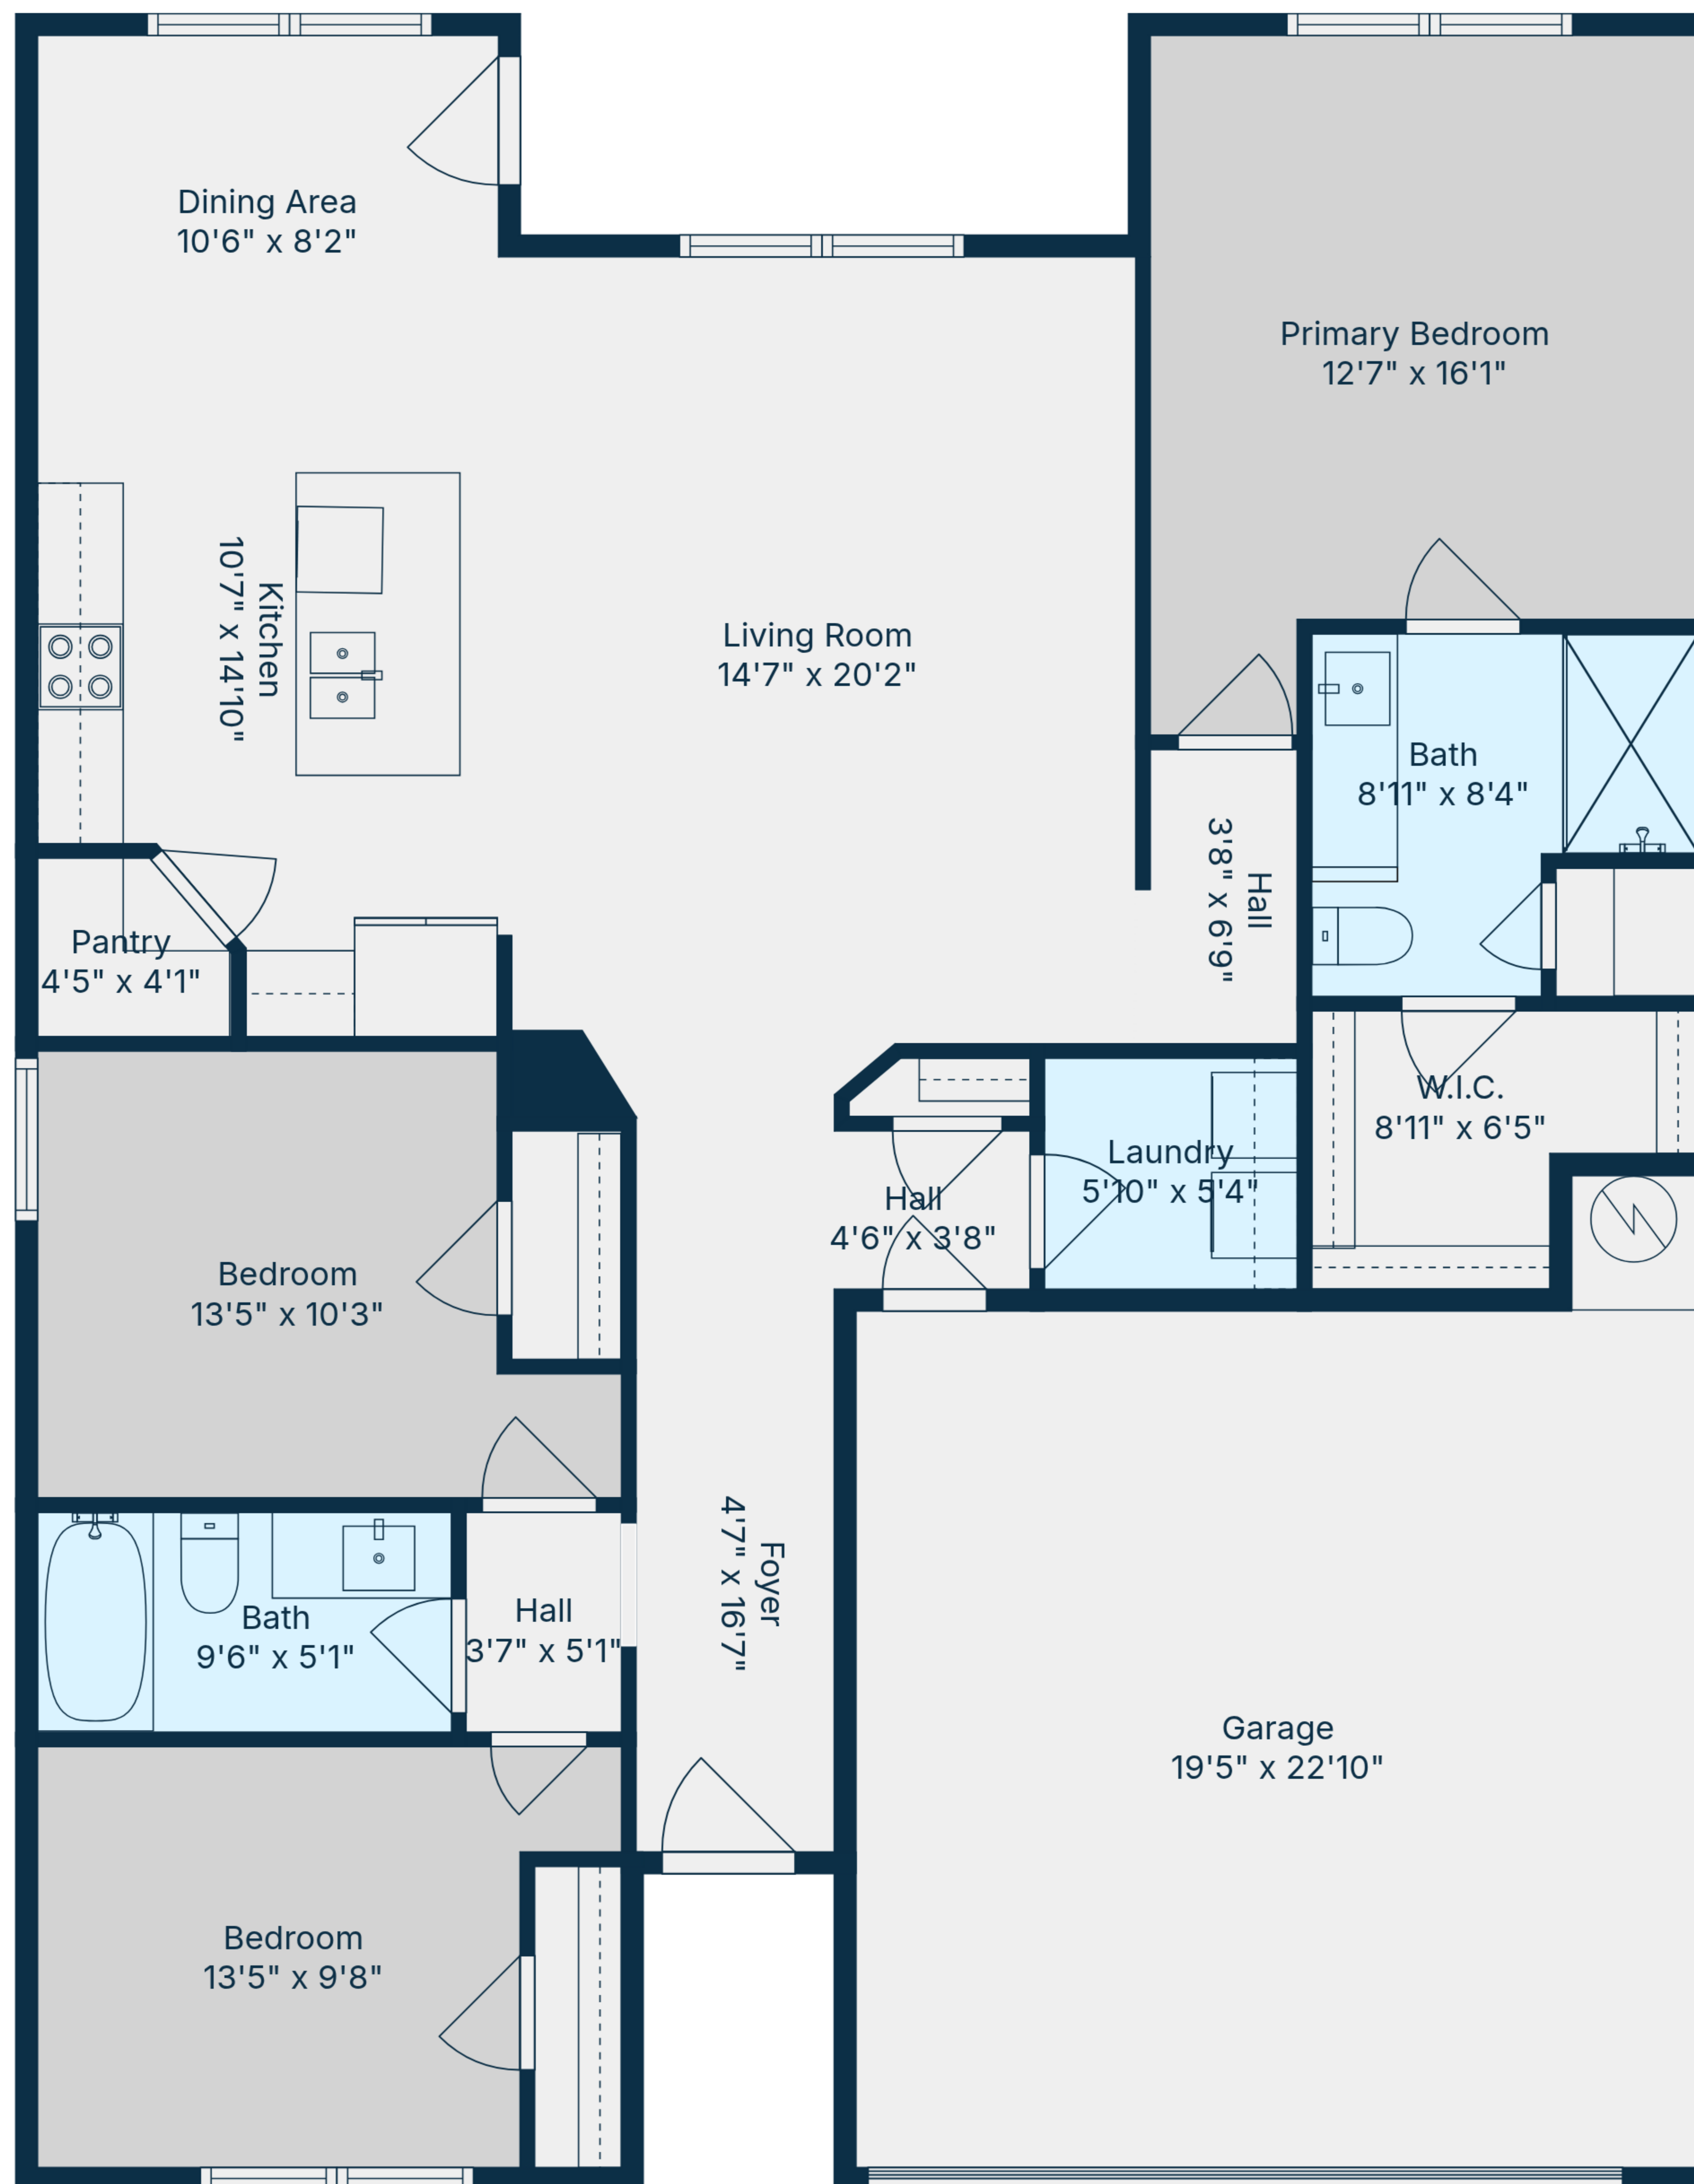

TOTAL: 1346 sq. ft

1st floor: 1346 sq. ft

EXCLUDED AREAS: GARAGE: 391 sq. ft, WALLS: 118 sq. ft

Floor Plan Created By Cubicasa App. Measurements Deemed Highly Reliable But Not Guaranteed.

TOTAL: 1346 sq. ft

1st floor: 1346 sq. ft

EXCLUDED AREAS: GARAGE: 391 sq. ft, WALLS: 118 sq. ft