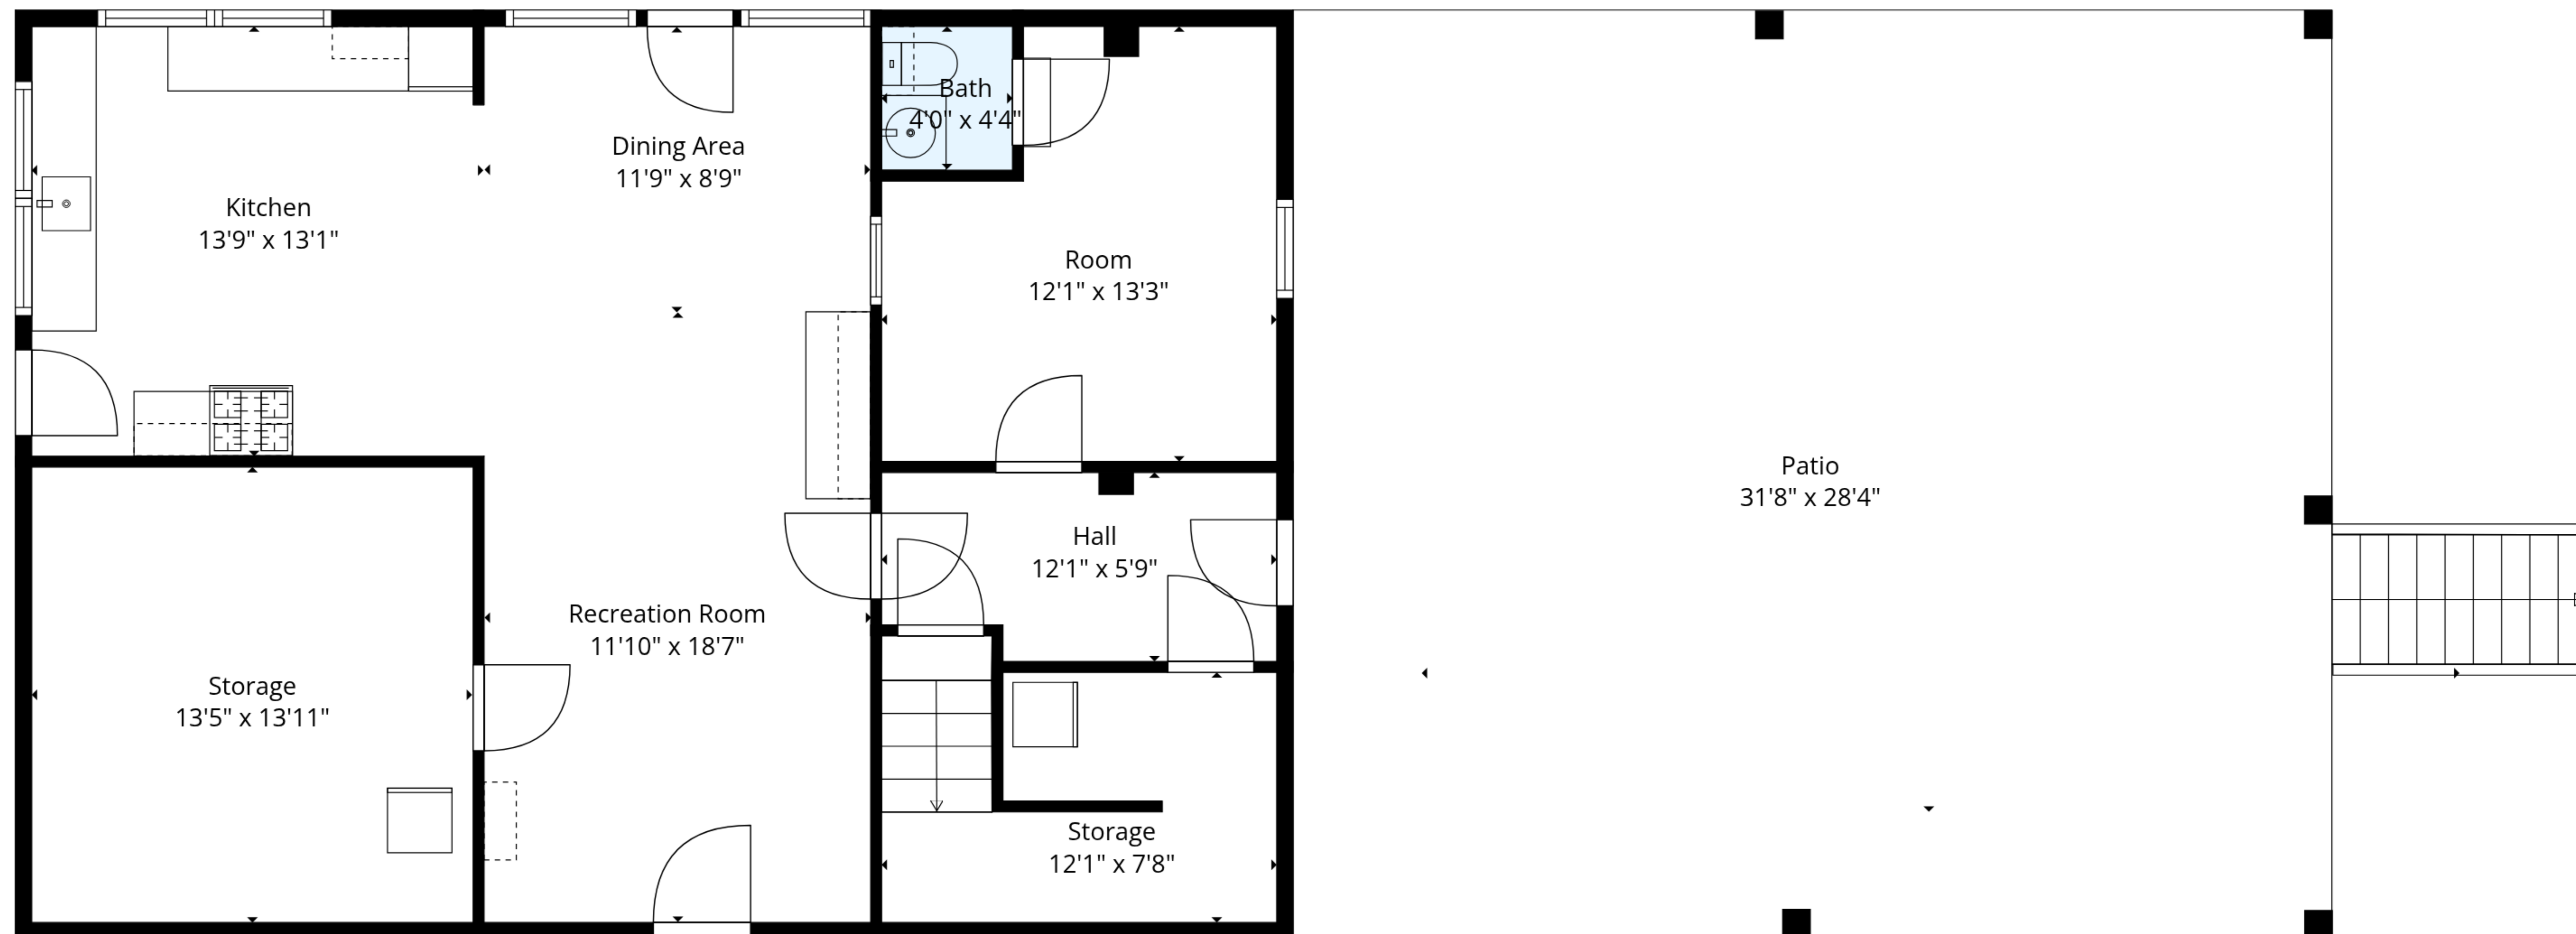

TOTAL: 2364 sq. ft

1st floor: 756 sq. ft, 2nd floor: 1608 sq. ft

EXCLUDED AREAS: PATIO: 930 sq. ft, STORAGE: 283 sq. ft, SCREENED PORCH: 253 sq. ft,

FIREPLACE: 11 sq. ft, WALLS: 174 sq. ft

TOTAL: 2364 sq. ft

1st floor: 756 sq. ft, 2nd floor: 1608 sq. ft

EXCLUDED AREAS: PATIO: 930 sq. ft, STORAGE: 283 sq. ft, SCREENED PORCH: 253 sq. ft,
FIREPLACE: 11 sq. ft, WALLS: 174 sq. ft

2nd Floor

1st Floor

TOTAL: 2364 sq. ft
 1st floor: 756 sq. ft, 2nd floor: 1608 sq. ft
 EXCLUDED AREAS: PATIO: 930 sq. ft, STORAGE: 283 sq. ft, SCREENED PORCH: 253 sq. ft,
 FIREPLACE: 11 sq. ft, WALLS: 174 sq. ft