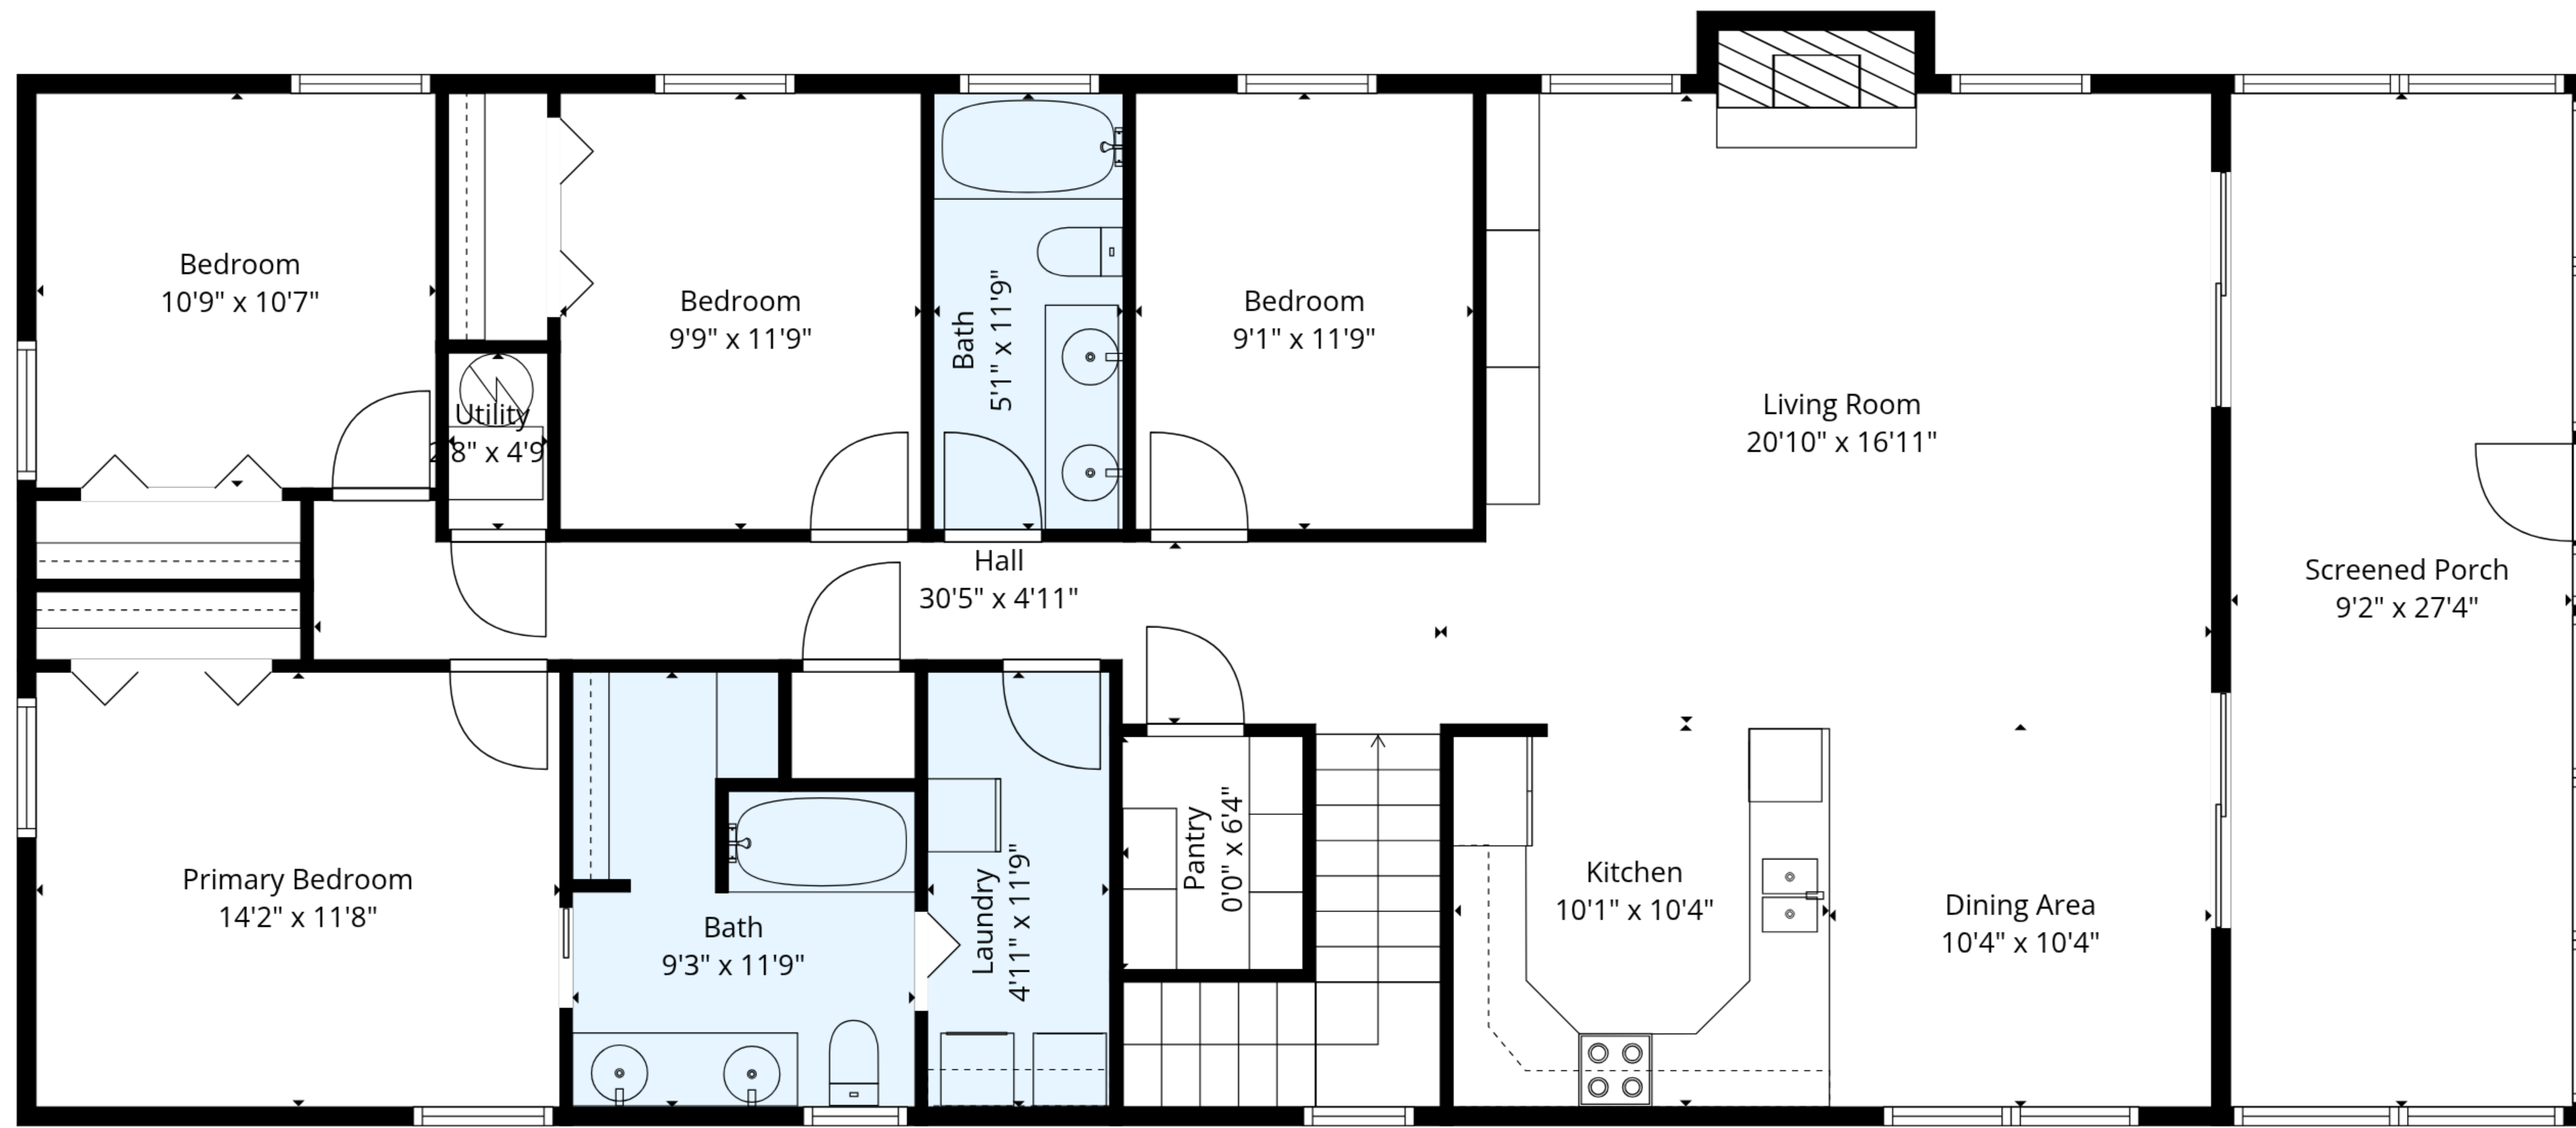

TOTAL: 2364 sq. ft

1st floor: 756 sq. ft, 2nd floor: 1608 sq. ft

EXCLUDED AREAS: PATIO: 930 sq. ft, STORAGE: 283 sq. ft, SCREENED PORCH: 253 sq. ft,

FIREPLACE: 11 sq. ft, WALLS: 174 sq. ft

TOTAL: 2364 sq. ft

1st floor: 756 sq. ft, 2nd floor: 1608 sq. ft

EXCLUDED AREAS: PATIO: 930 sq. ft, STORAGE: 283 sq. ft, SCREENED PORCH: 253 sq. ft,
FIREPLACE: 11 sq. ft, WALLS: 174 sq. ft

2nd Floor

1st Floor

TOTAL: 2364 sq. ft
 1st floor: 756 sq. ft, 2nd floor: 1608 sq. ft
 EXCLUDED AREAS: PATIO: 930 sq. ft, STORAGE: 283 sq. ft, SCREENED PORCH: 253 sq. ft,
 FIREPLACE: 11 sq. ft, WALLS: 174 sq. ft