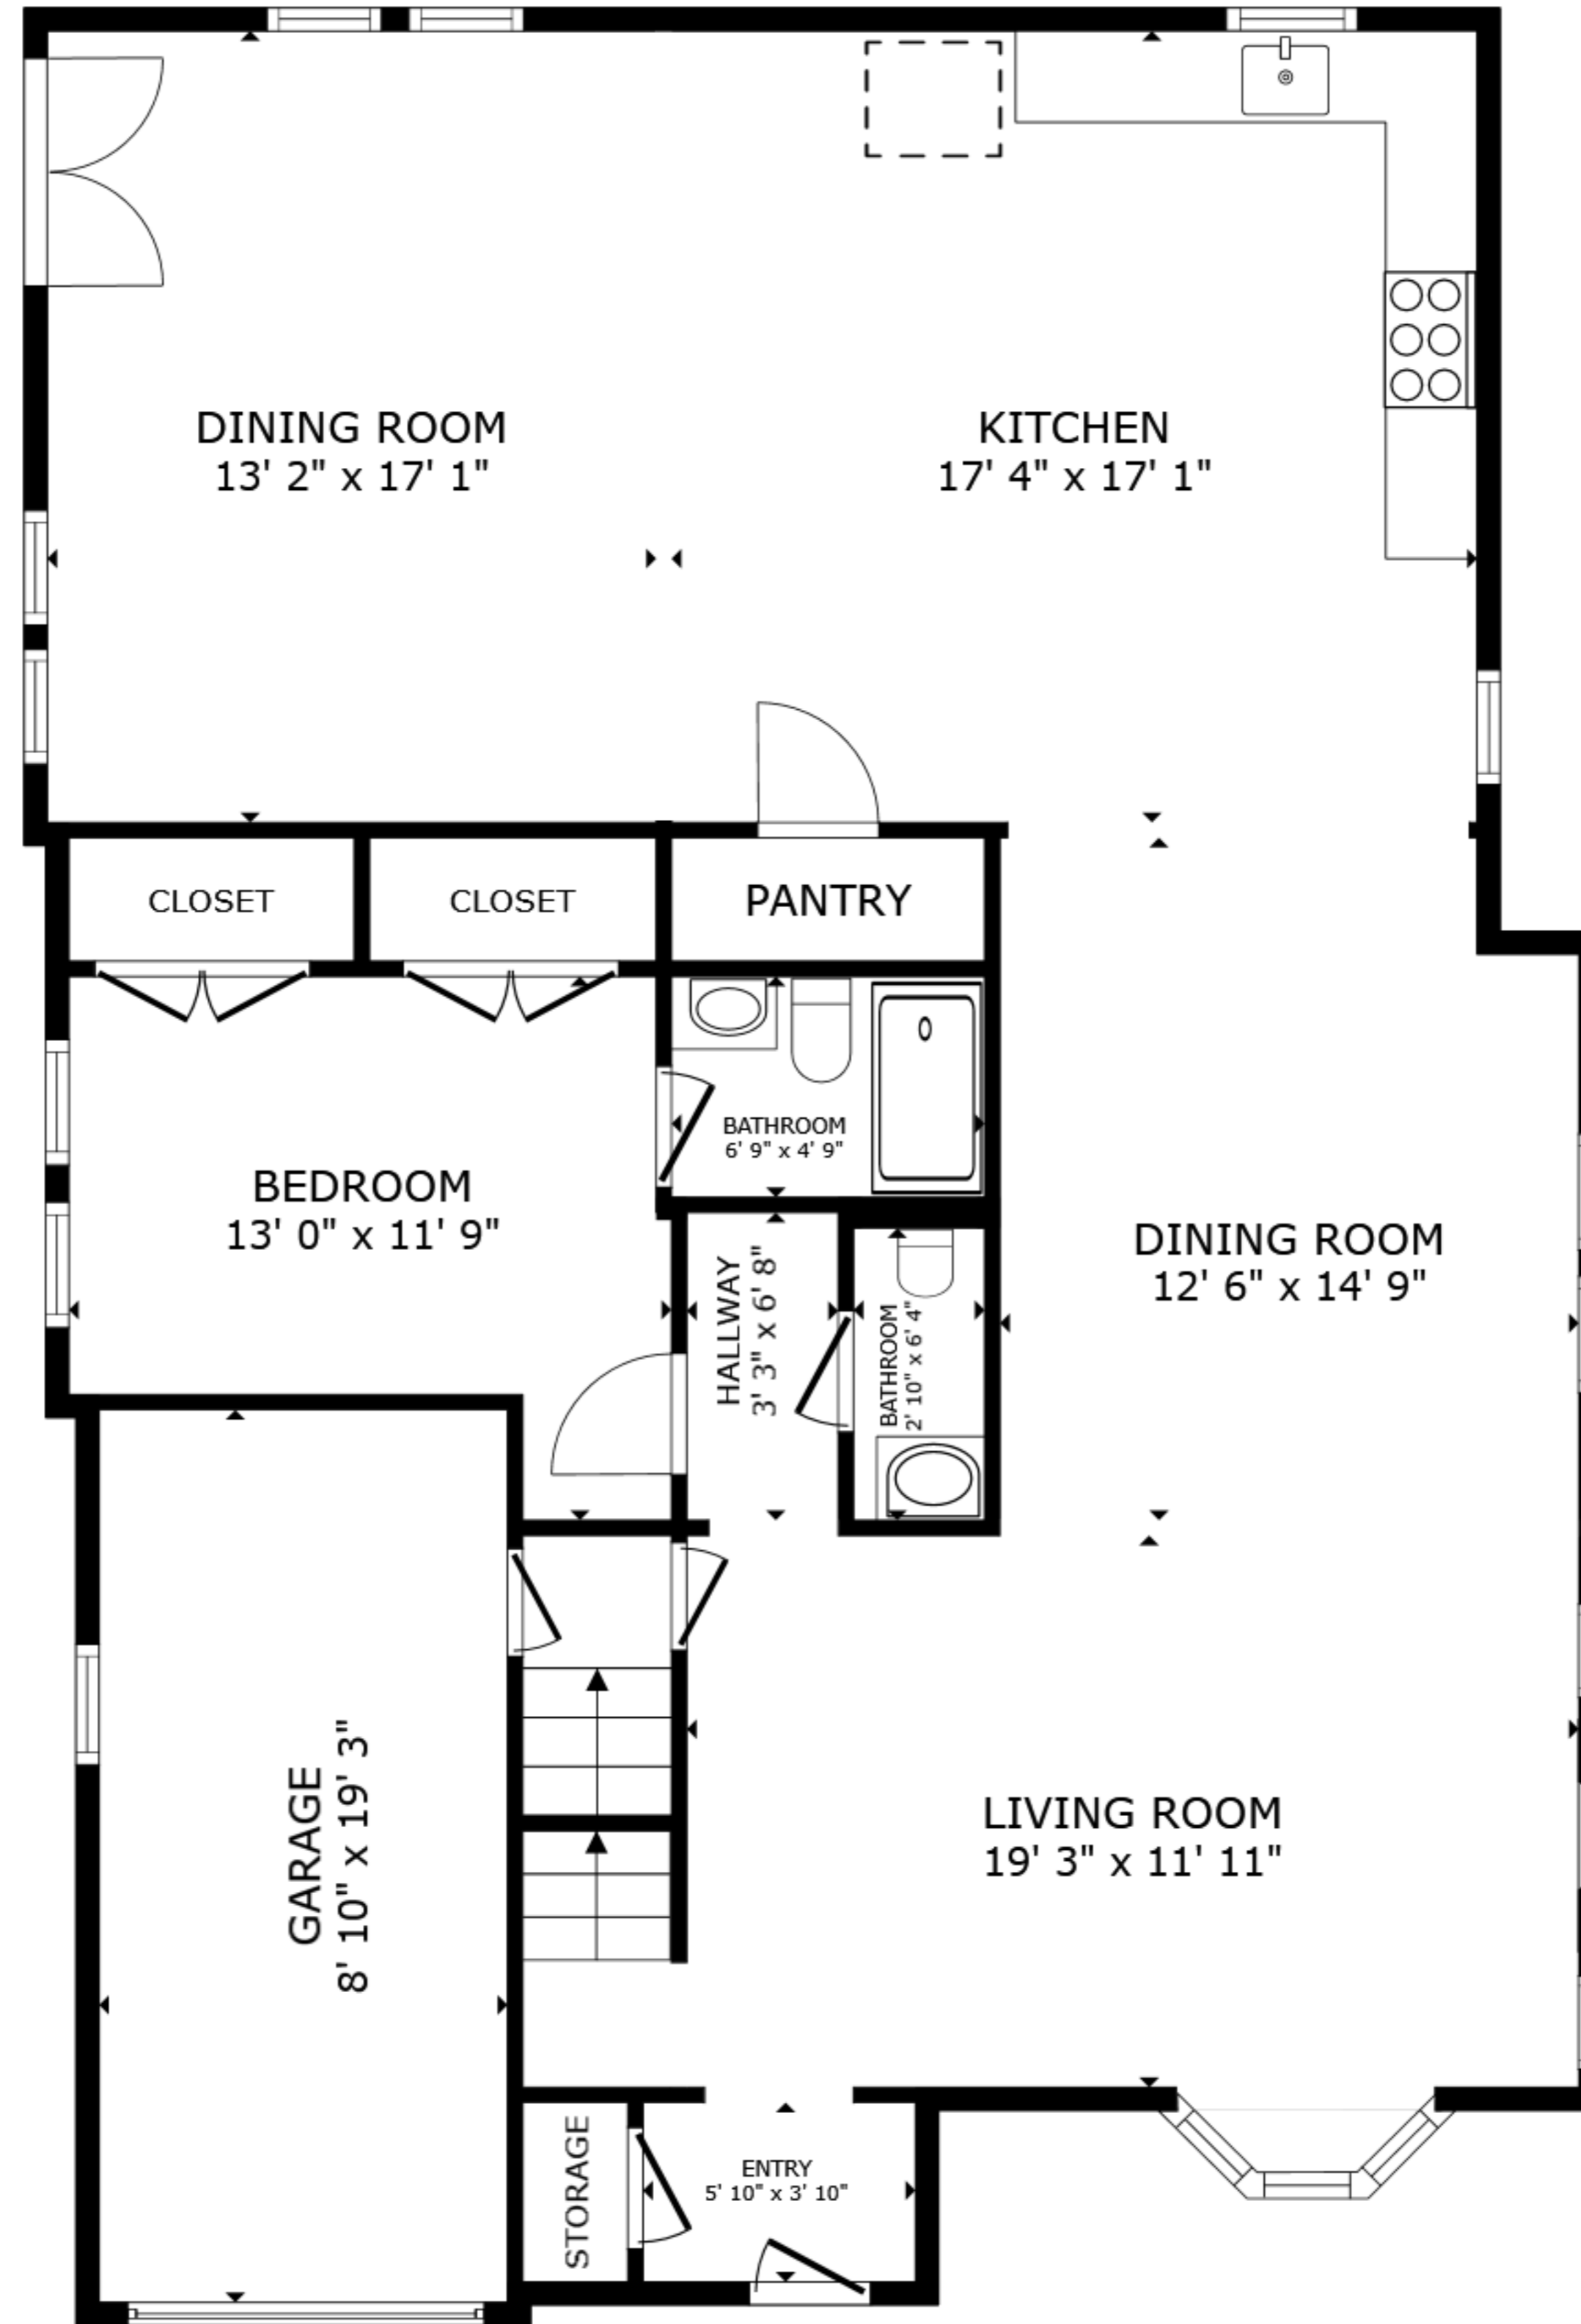

FLOOR 1

FLOOR 2

FLOOR 3

GROSS INTERNAL AREA  
 FLOOR 1 630 sq.ft. FLOOR 2 1,313 sq.ft. FLOOR 3 1,302 sq.ft.  
 EXCLUDED AREAS : GARAGE 169 sq.ft.  
 TOTAL : 3,245 sq.ft.  
 SIZES AND DIMENSIONS ARE APPROXIMATE, ACTUAL MAY VARY.