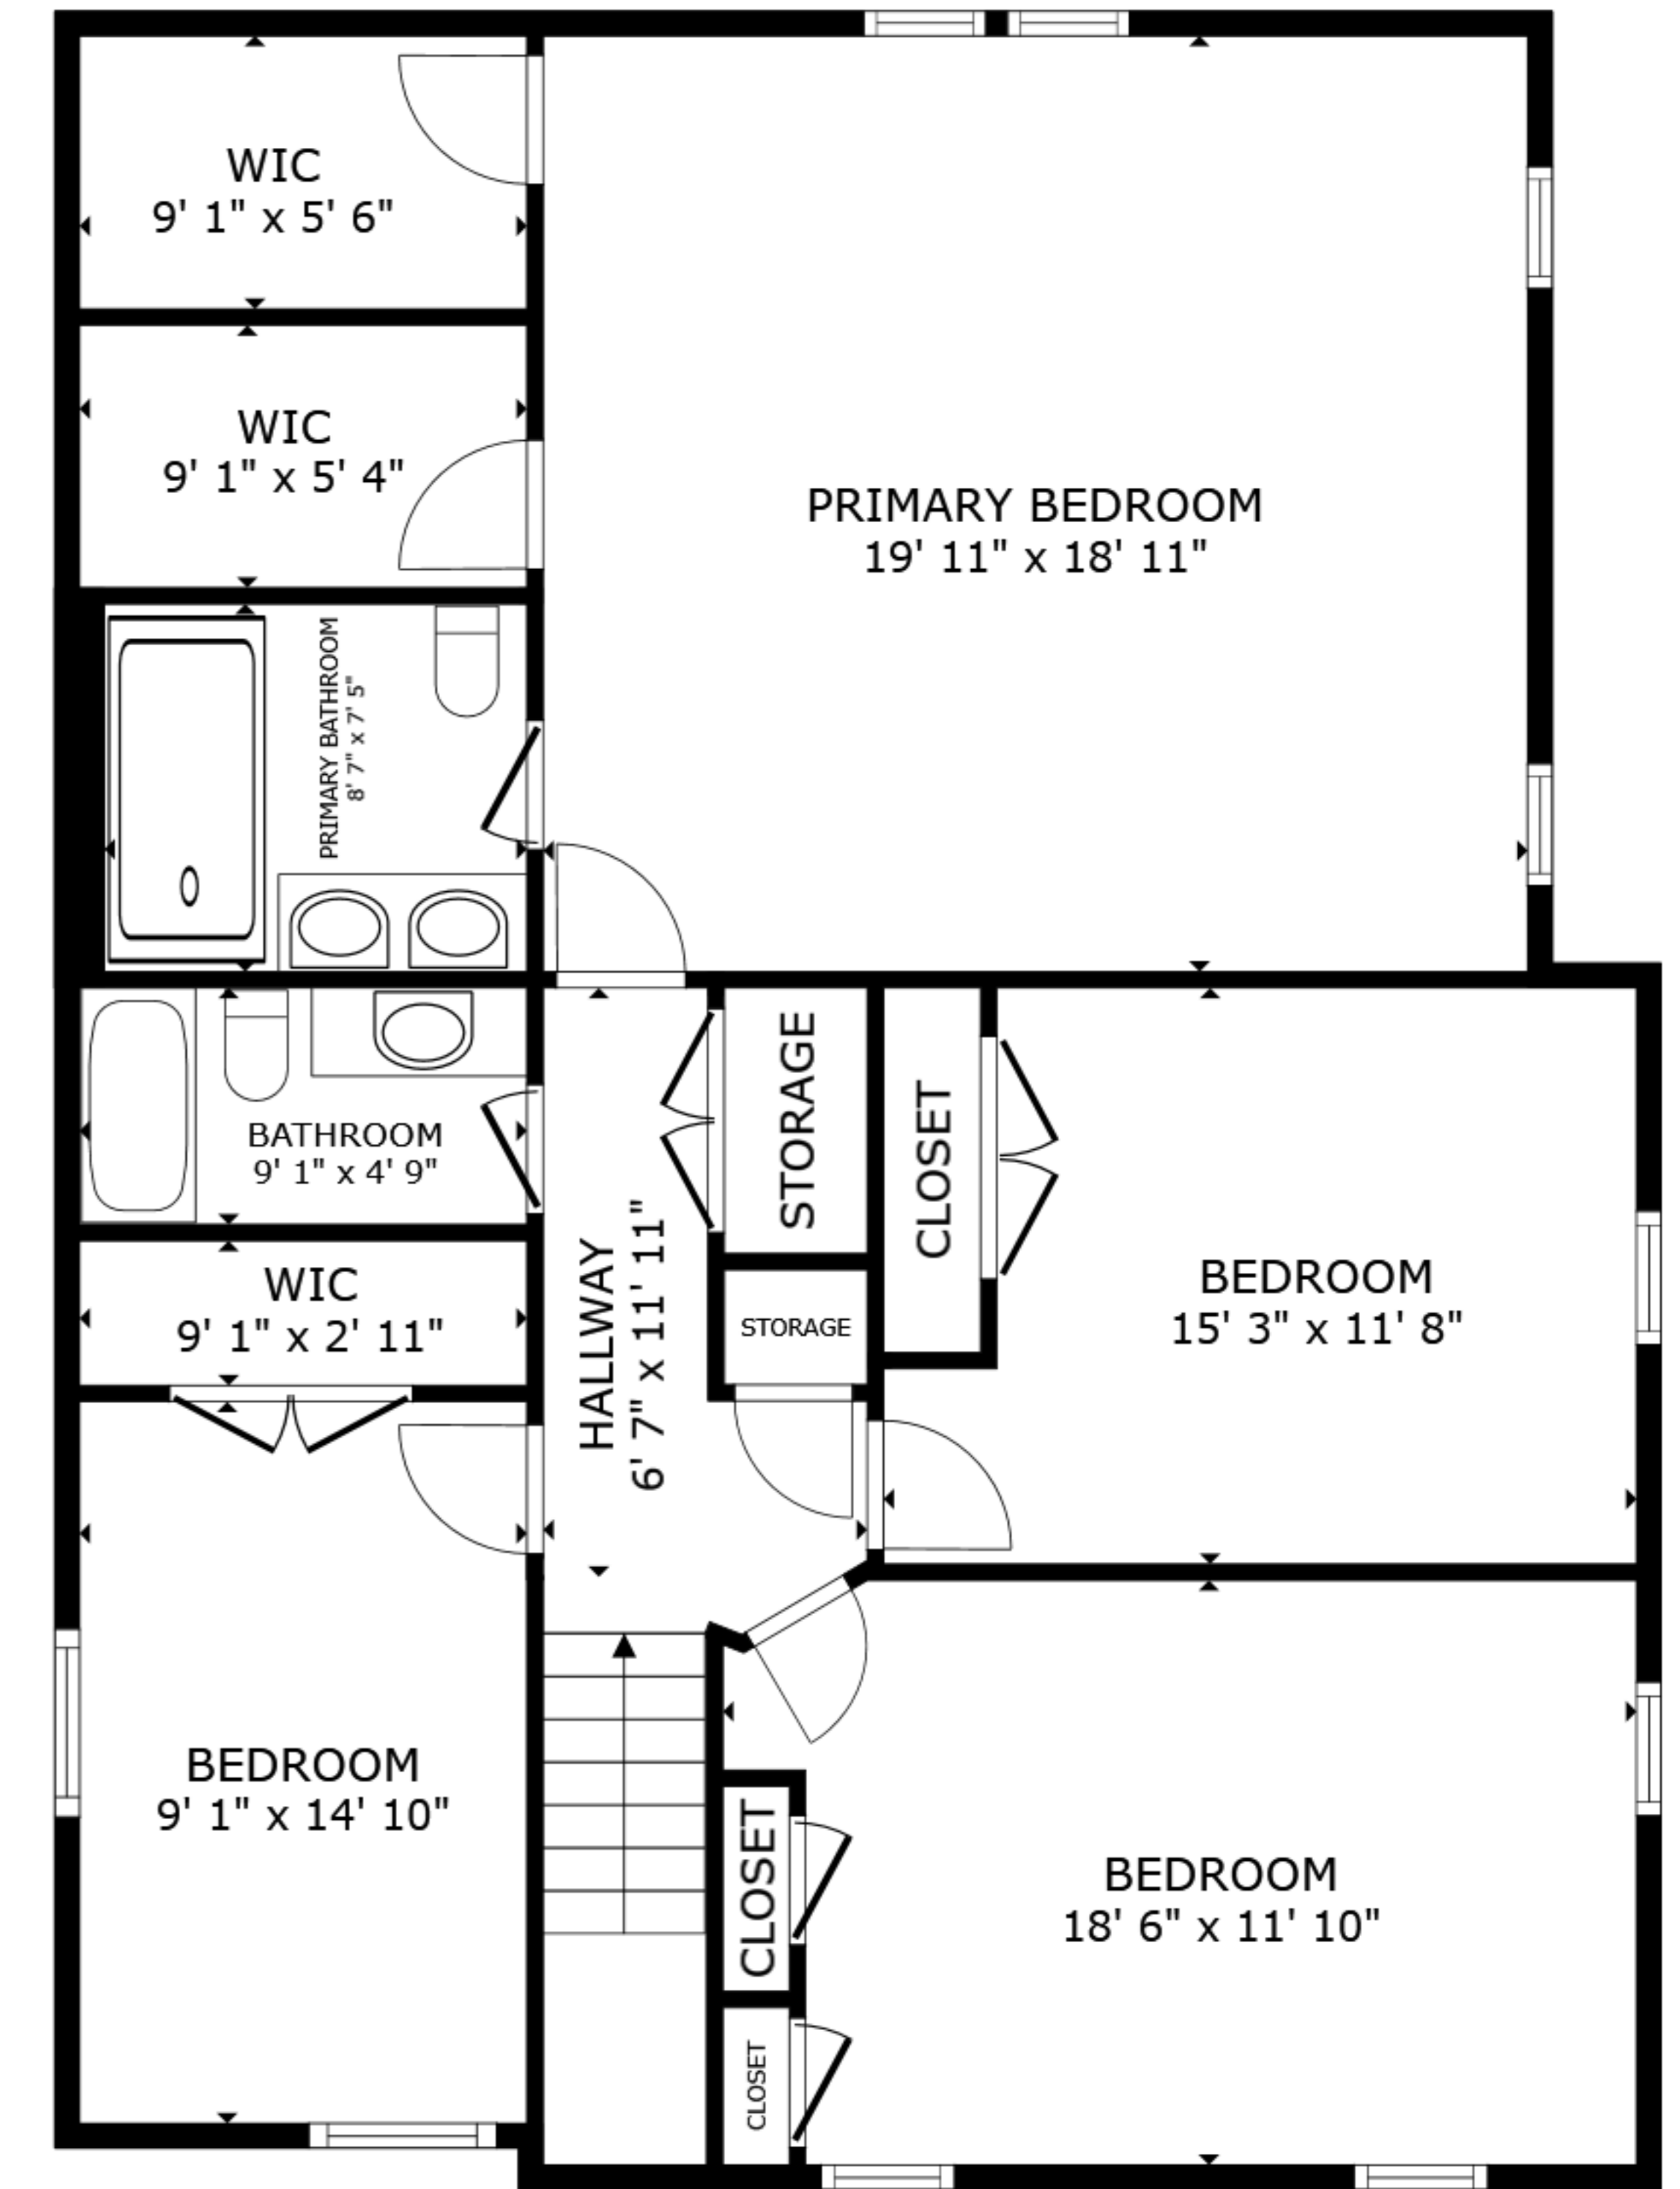

FLOOR 1

FLOOR 2

FLOOR 3

GROSS INTERNAL AREA  
 FLOOR 1 630 sq.ft. FLOOR 2 1,313 sq.ft. FLOOR 3 1,302 sq.ft.  
 EXCLUDED AREAS : GARAGE 169 sq.ft.  
 TOTAL : 3,245 sq.ft.  
 SIZES AND DIMENSIONS ARE APPROXIMATE, ACTUAL MAY VARY.