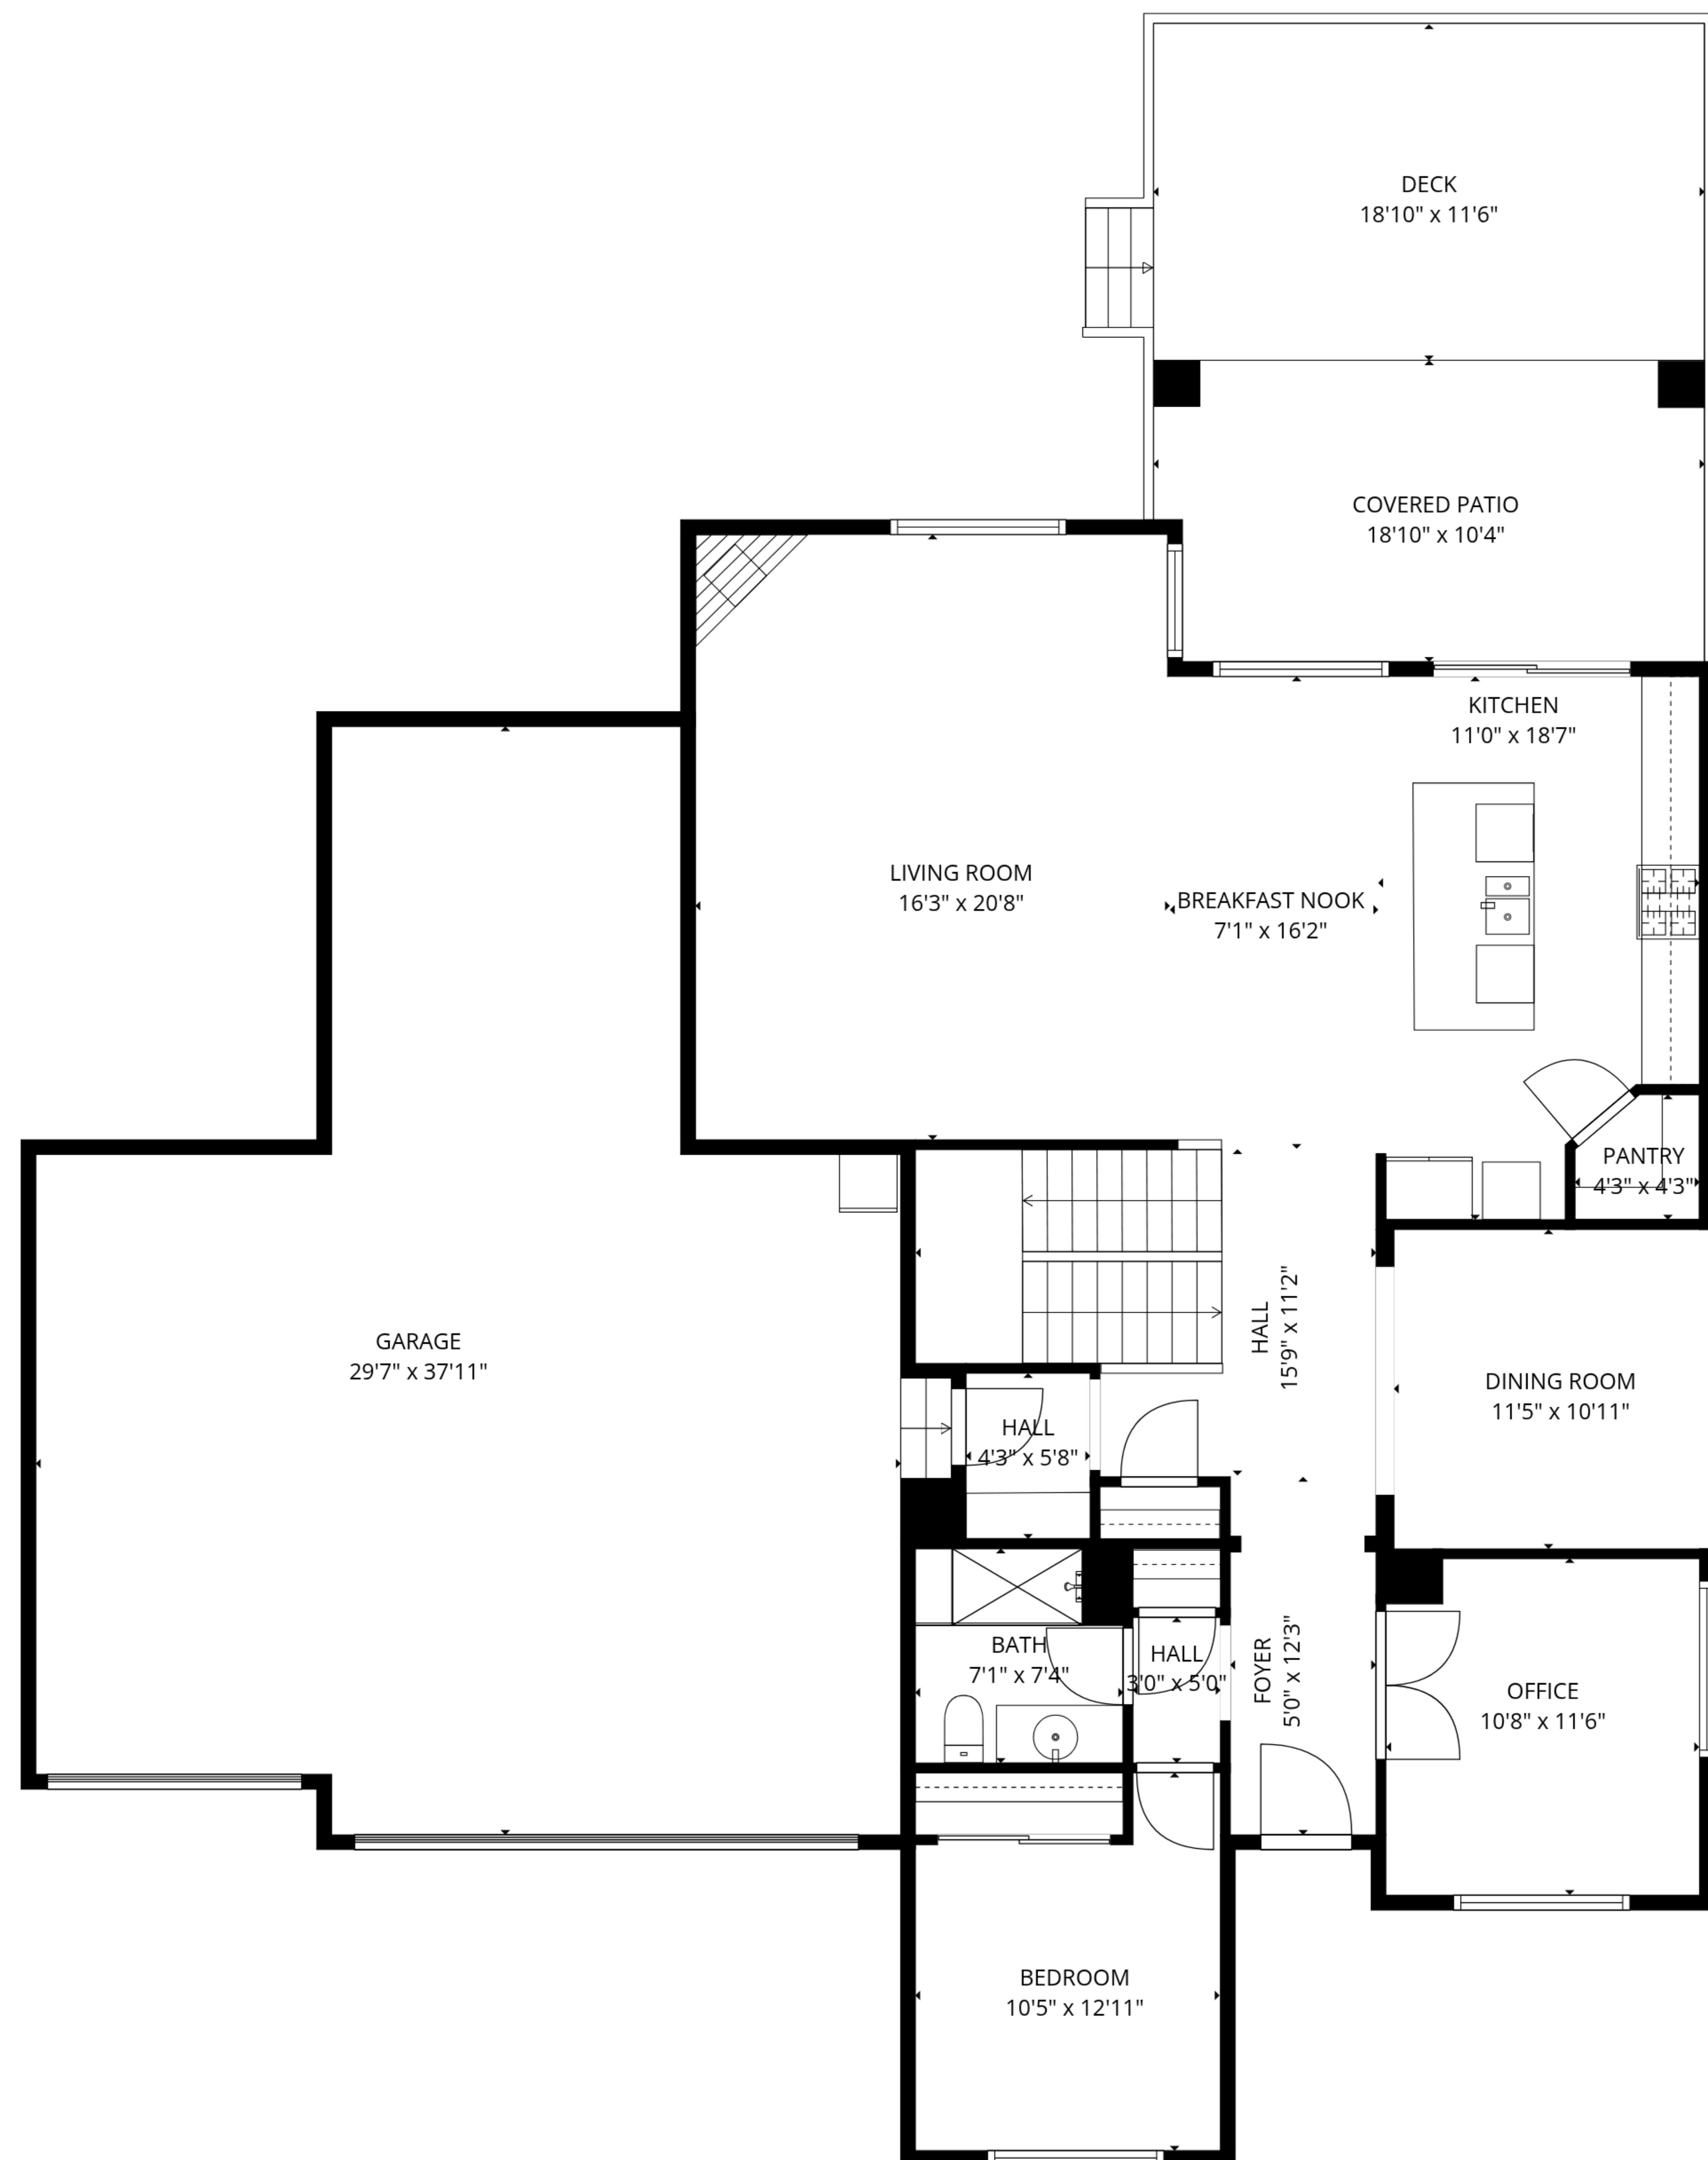

**TOTAL: 3080 sq. ft**

Basement: 0 sq. ft, 1st floor: 1396 sq. ft, 2nd floor: 1684 sq. ft  
EXCLUDED AREAS: BASEMENT: 1396 sq. ft, GARAGE: 847 sq. ft, DECK: 226 sq. ft,  
COVERED PATIO: 189 sq. ft, UNDEFINED: 20 sq. ft, WALLS: 331 sq. ft

SIZES AND DIMENSIONS ARE APPROXIMATE, ACTUAL MAY VARY.

**TOTAL: 3080 sq. ft**

Basement: 0 sq. ft, 1st floor: 1396 sq. ft, 2nd floor: 1684 sq. ft

EXCLUDED AREAS: BASEMENT: 1396 sq. ft, GARAGE: 847 sq. ft, DECK: 226 sq. ft,  
COVERED PATIO: 189 sq. ft, UNDEFINED: 20 sq. ft, WALLS: 331 sq. ft

SIZES AND DIMENSIONS ARE APPROXIMATE, ACTUAL MAY VARY.

**TOTAL: 3080 sq. ft**

Basement: 0 sq. ft, 1st floor: 1396 sq. ft, 2nd floor: 1684 sq. ft

EXCLUDED AREAS: BASEMENT: 1396 sq. ft, GARAGE: 847 sq. ft, DECK: 226 sq. ft,

COVERED PATIO: 189 sq. ft, UNDEFINED: 20 sq. ft, WALLS: 331 sq. ft

SIZES AND DIMENSIONS ARE APPROXIMATE, ACTUAL MAY VARY.

Basement

**TOTAL: 3080 sq. ft**  
 Basement: 0 sq. ft, 1st floor: 1396 sq. ft, 2nd floor: 1684 sq. ft  
 EXCLUDED AREAS: BASEMENT: 1396 sq. ft, GARAGE: 847 sq. ft, DECK: 226 sq. ft,  
 COVERED PATIO: 189 sq. ft, UNDEFINED: 20 sq. ft, WALLS: 331 sq. ft