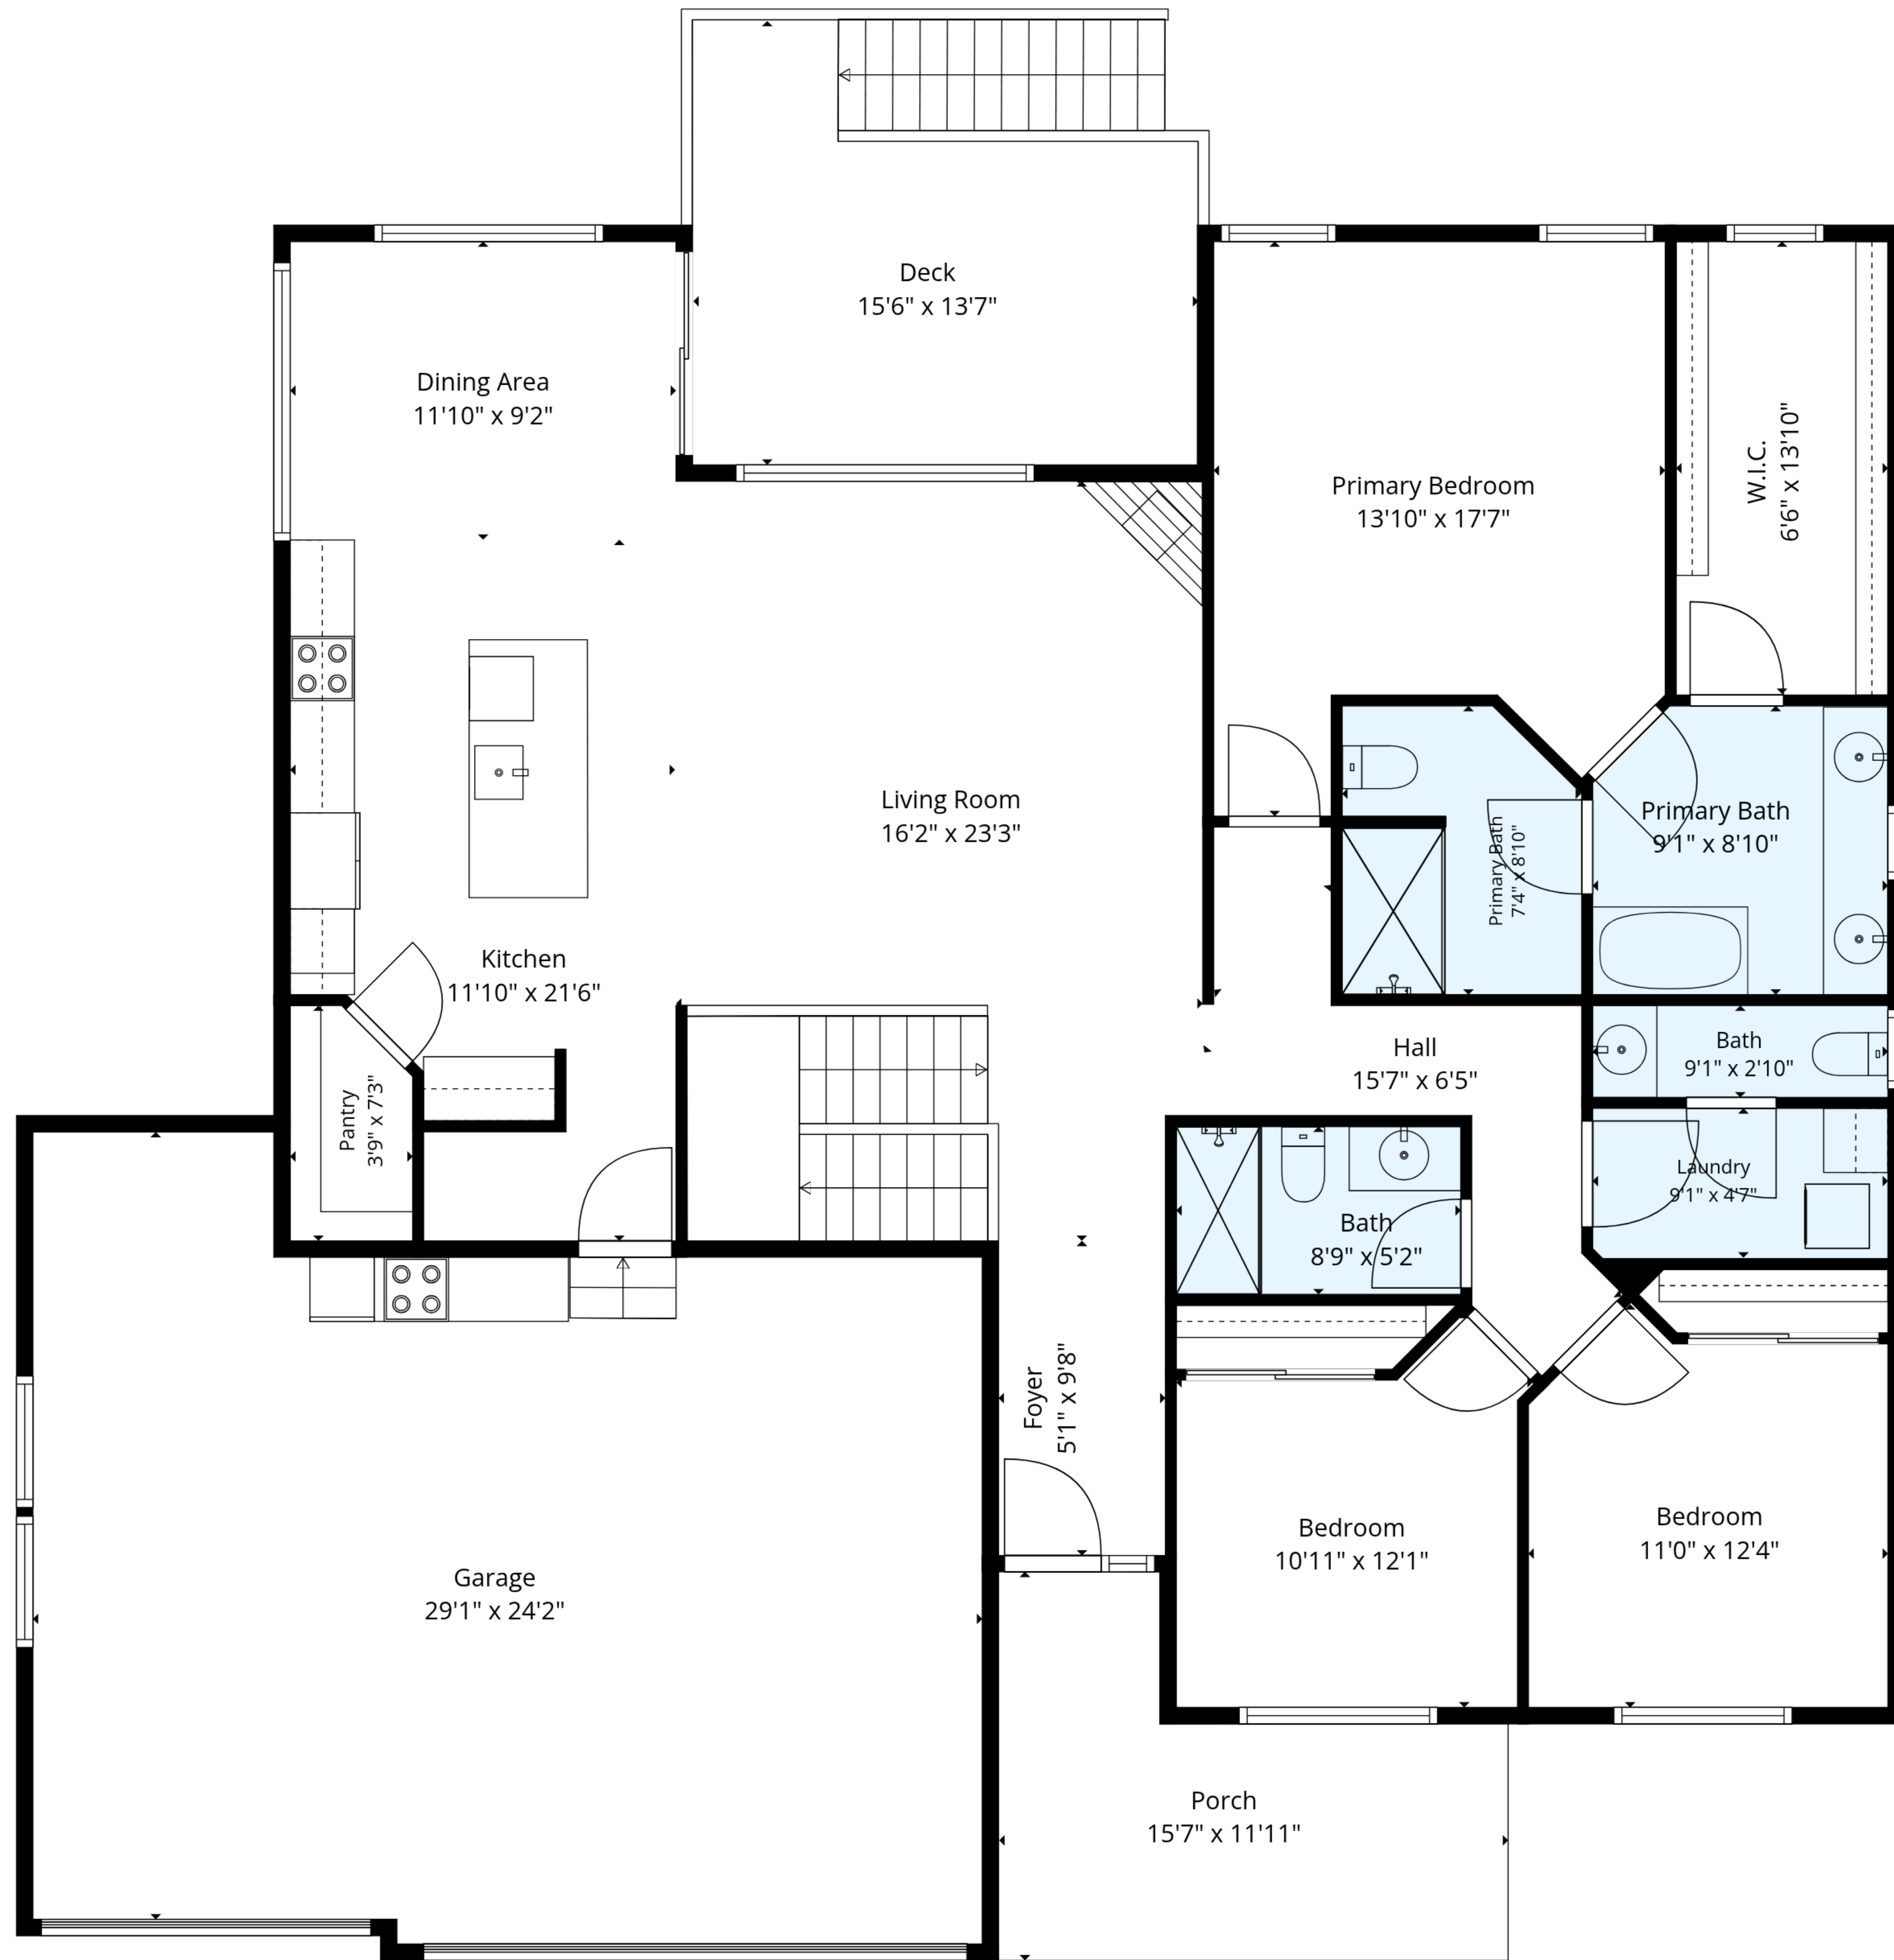

Total: 3378 sq. ft

Basement: 1635 sq. Ft, 1st Floor: 1743 sq. ft

Excluded Areas: Fireplace: 13 sq. Ft, Garage: 633 sq. Ft, Porch: 136 sq. Ft,

Deck: 171 sq. Ft, Walls: 234 sq. ft

Total: 3378 sq. ft

Basement: 1635 sq. Ft, 1st Floor: 1743 sq. ft

Excluded Areas: Fireplace: 13 sq. Ft, Garage: 633 sq. Ft, Porch: 136 sq. Ft,

Deck: 171 sq. Ft, Walls: 234 sq. ft

1st Floor

Basement

Total: 3378 sq. ft

Basement: 1635 sq. Ft, 1st Floor: 1743 sq. ft

Excluded Areas: Fireplace: 13 sq. Ft, Garage: 633 sq. Ft, Porch: 136 sq. Ft,

Deck: 171 sq. Ft, Walls: 234 sq. ft