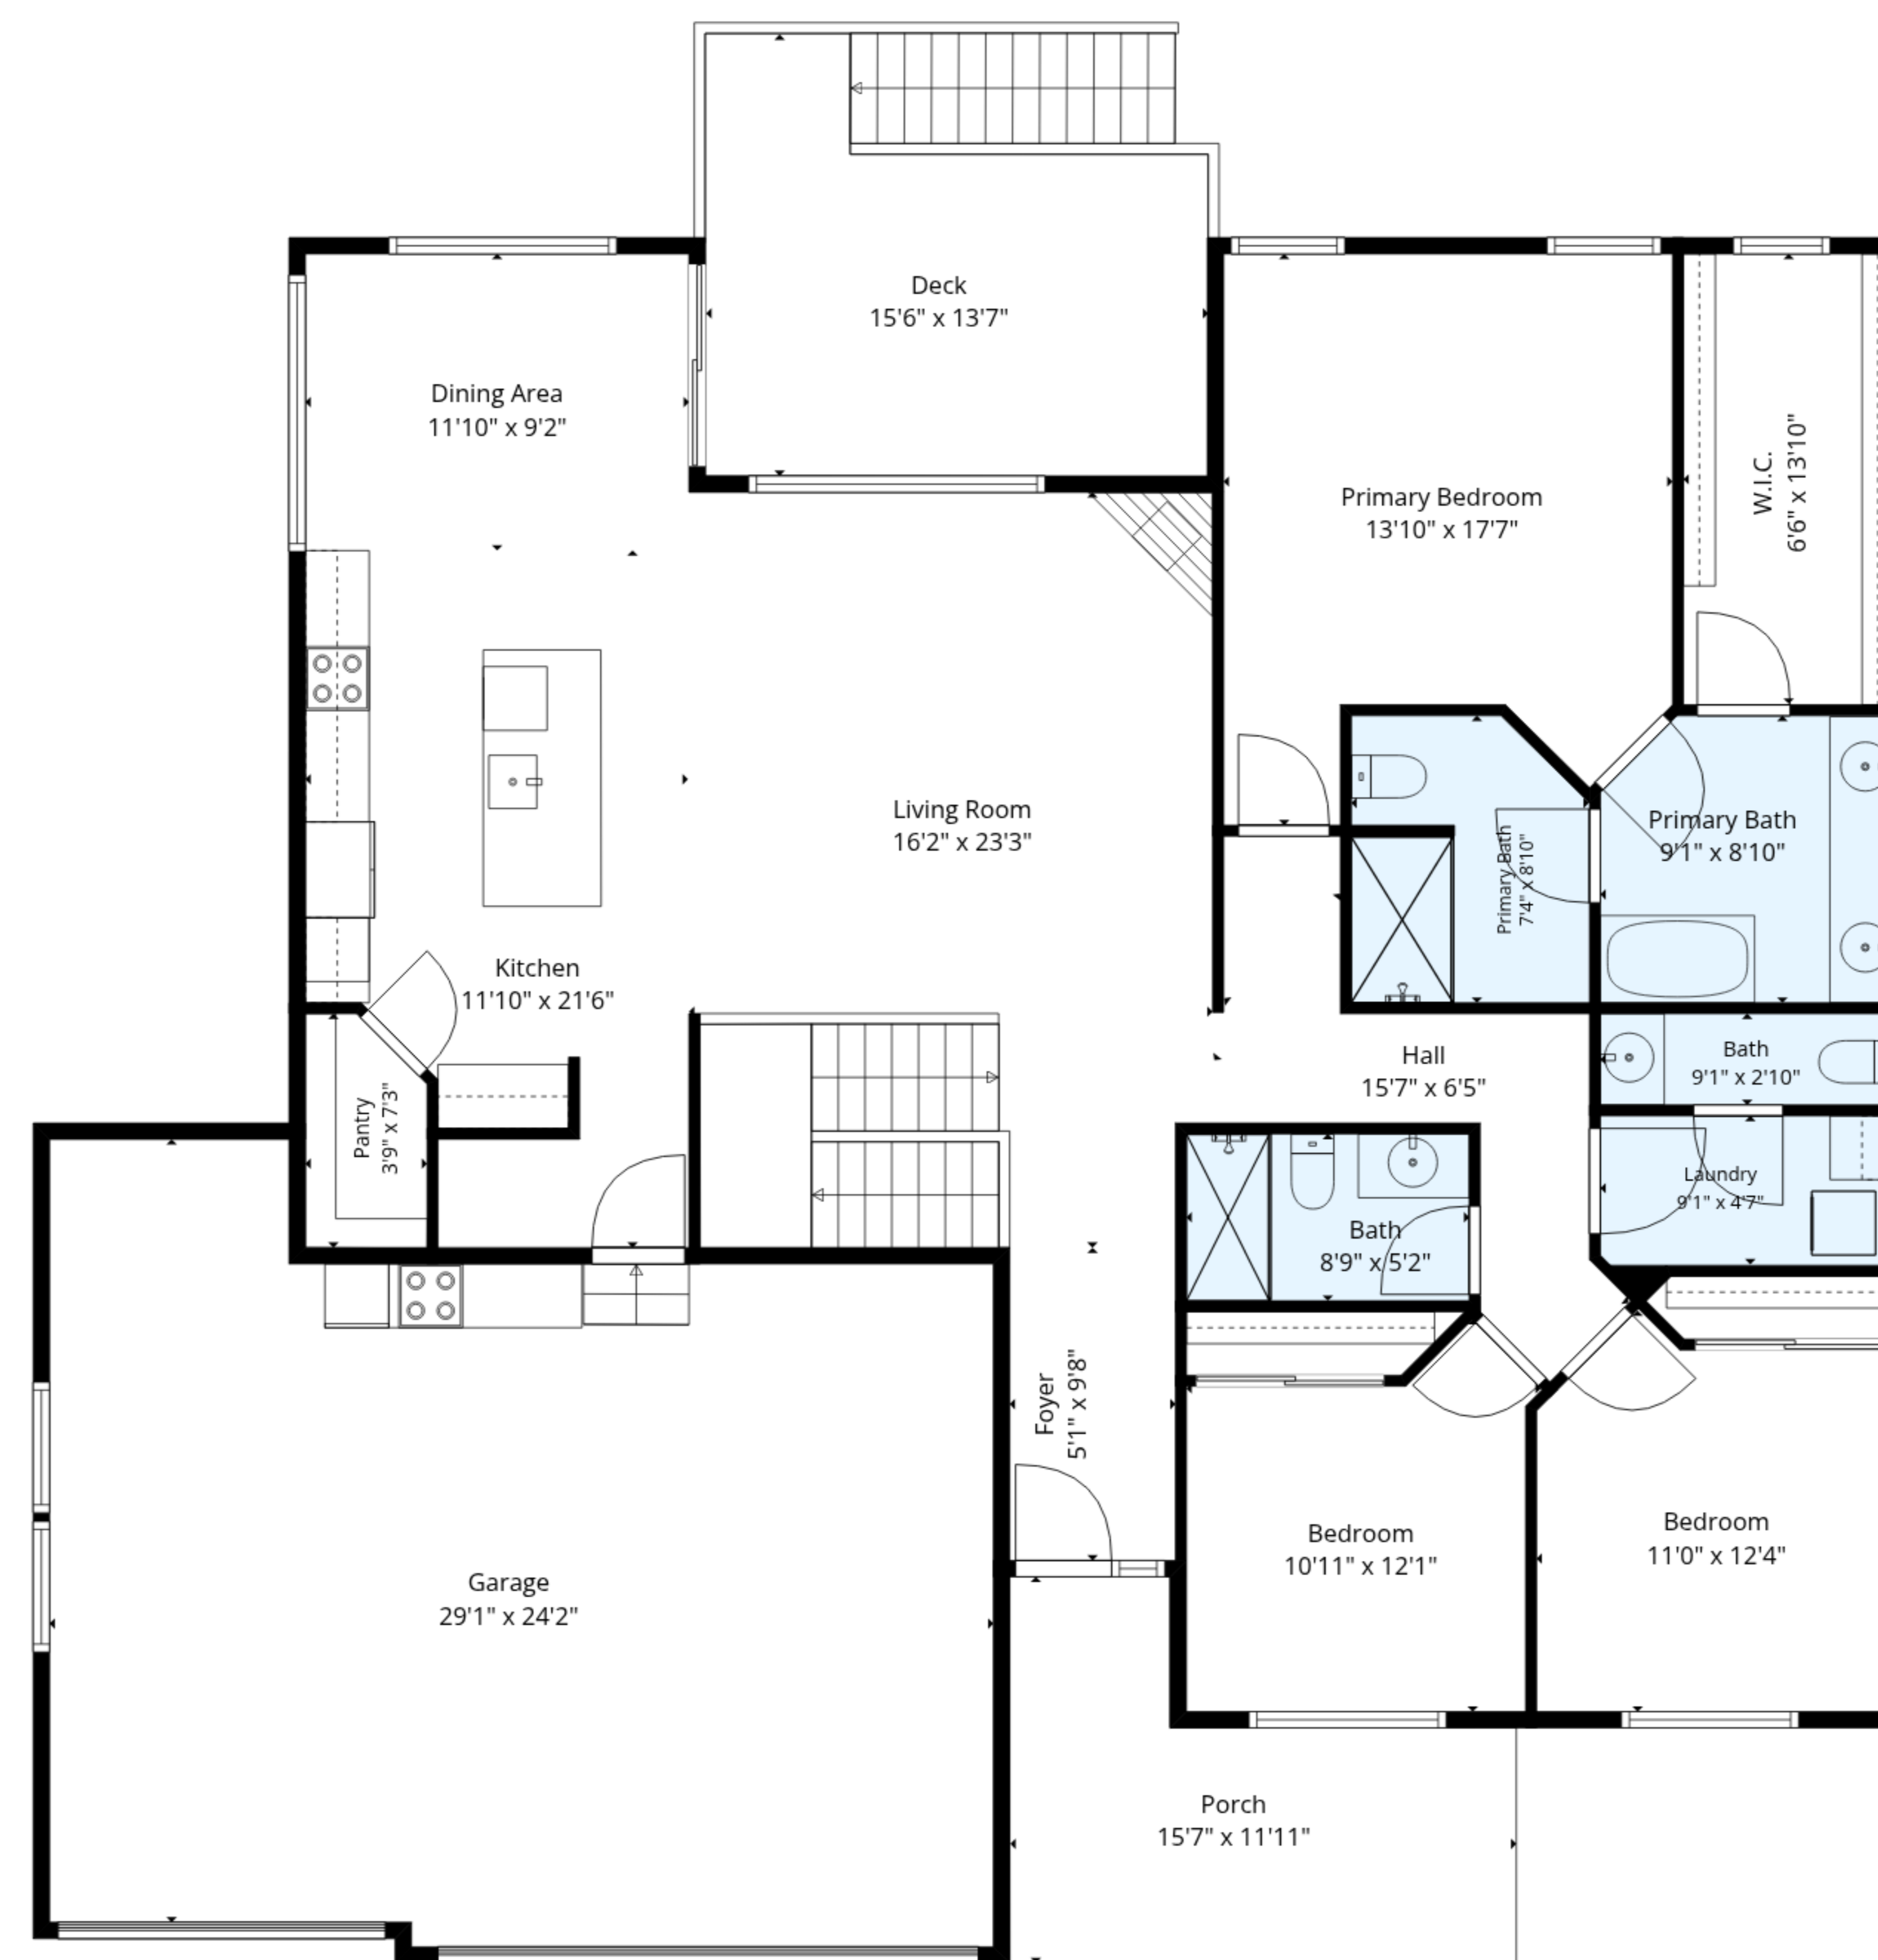

Total: 3378 sq. ft

Basement: 1635 sq. Ft, 1st Floor: 1743 sq. ft

Excluded Areas: Fireplace: 13 sq. Ft, Garage: 633 sq. Ft, Porch: 136 sq. Ft,

Deck: 171 sq. Ft, Walls: 234 sq. ft

Total: 3378 sq. ft

Basement: 1635 sq. Ft, 1st Floor: 1743 sq. ft

Excluded Areas: Fireplace: 13 sq. Ft, Garage: 633 sq. Ft, Porch: 136 sq. Ft,

Deck: 171 sq. Ft, Walls: 234 sq. ft

1st Floor

Basement

Total: 3378 sq. ft

Basement: 1635 sq. Ft, 1st Floor: 1743 sq. ft

Excluded Areas: Fireplace: 13 sq. Ft, Garage: 633 sq. Ft, Porch: 136 sq. Ft,

Deck: 171 sq. Ft, Walls: 234 sq. ft