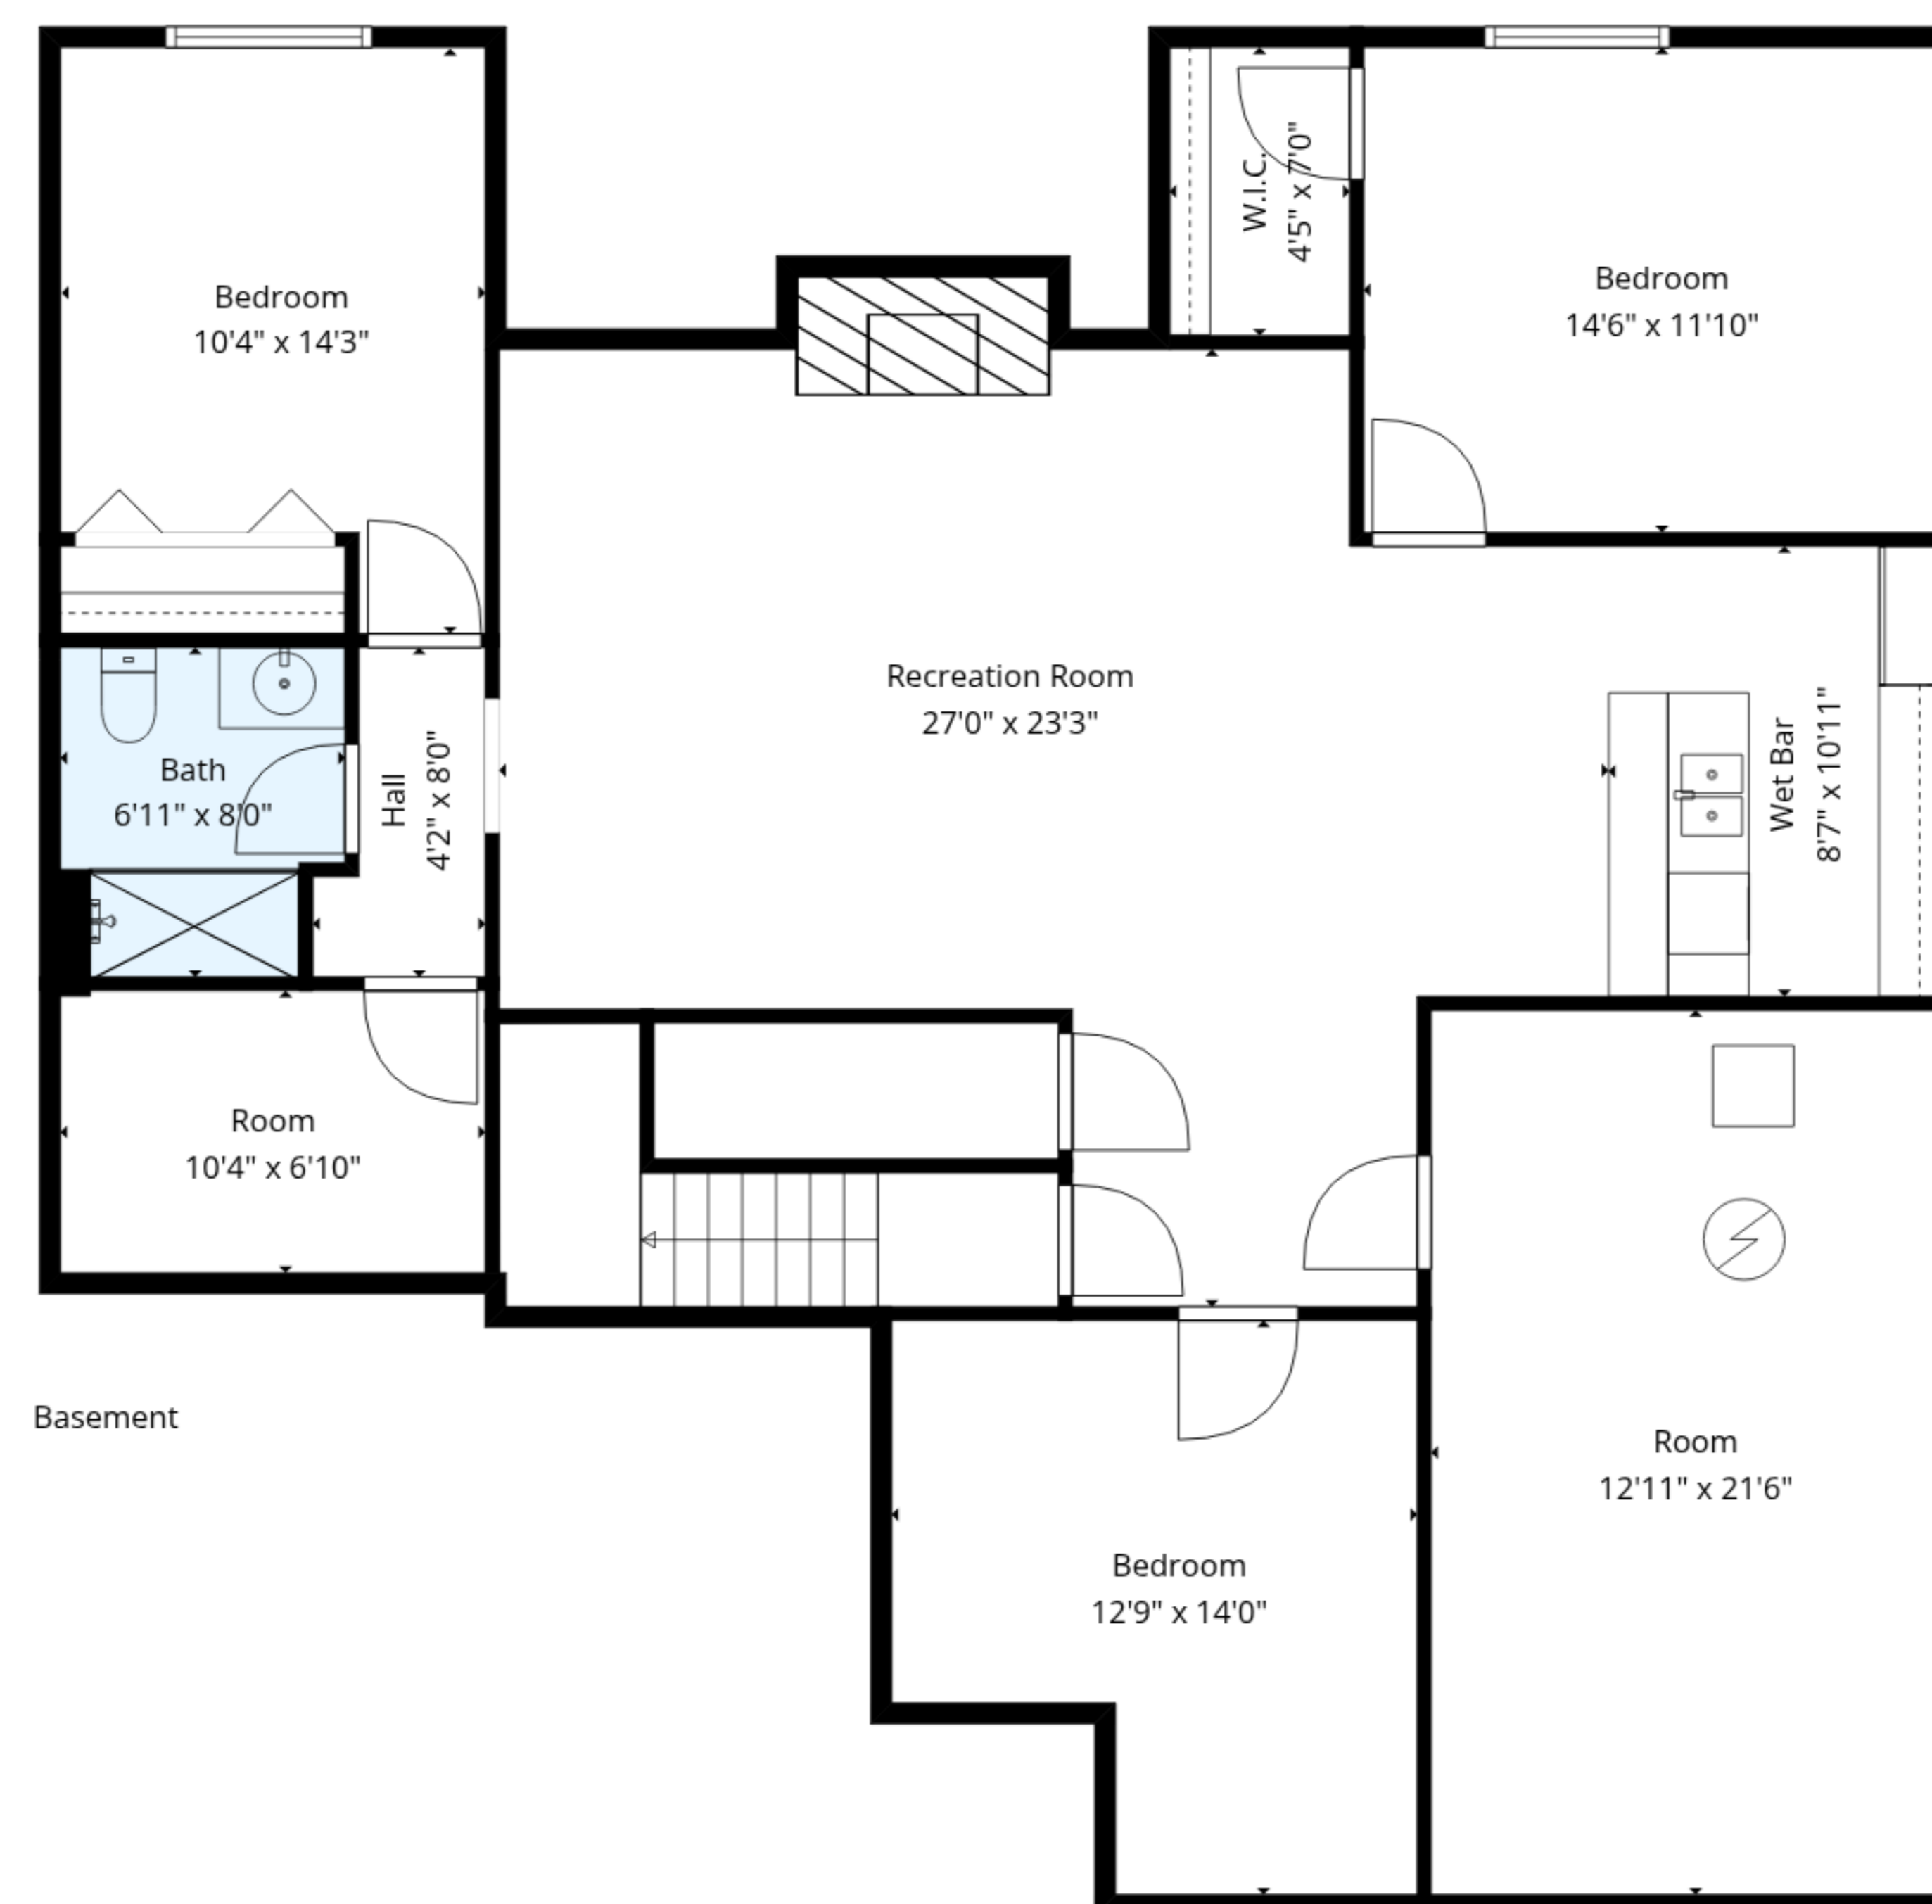

Total: 3378 sq. ft

Basement: 1635 sq. Ft, 1st Floor: 1743 sq. ft

Excluded Areas: Fireplace: 13 sq. Ft, Garage: 633 sq. Ft, Porch: 136 sq. Ft,

Deck: 171 sq. Ft, Walls: 234 sq. ft

Total: 3378 sq. ft

Basement: 1635 sq. Ft, 1st Floor: 1743 sq. ft

Excluded Areas: Fireplace: 13 sq. Ft, Garage: 633 sq. Ft, Porch: 136 sq. Ft,

Deck: 171 sq. Ft, Walls: 234 sq. ft

1st Floor

Basement

Total: 3378 sq. ft

Basement: 1635 sq. Ft, 1st Floor: 1743 sq. ft

Excluded Areas: Fireplace: 13 sq. Ft, Garage: 633 sq. Ft, Porch: 136 sq. Ft,

Deck: 171 sq. Ft, Walls: 234 sq. ft