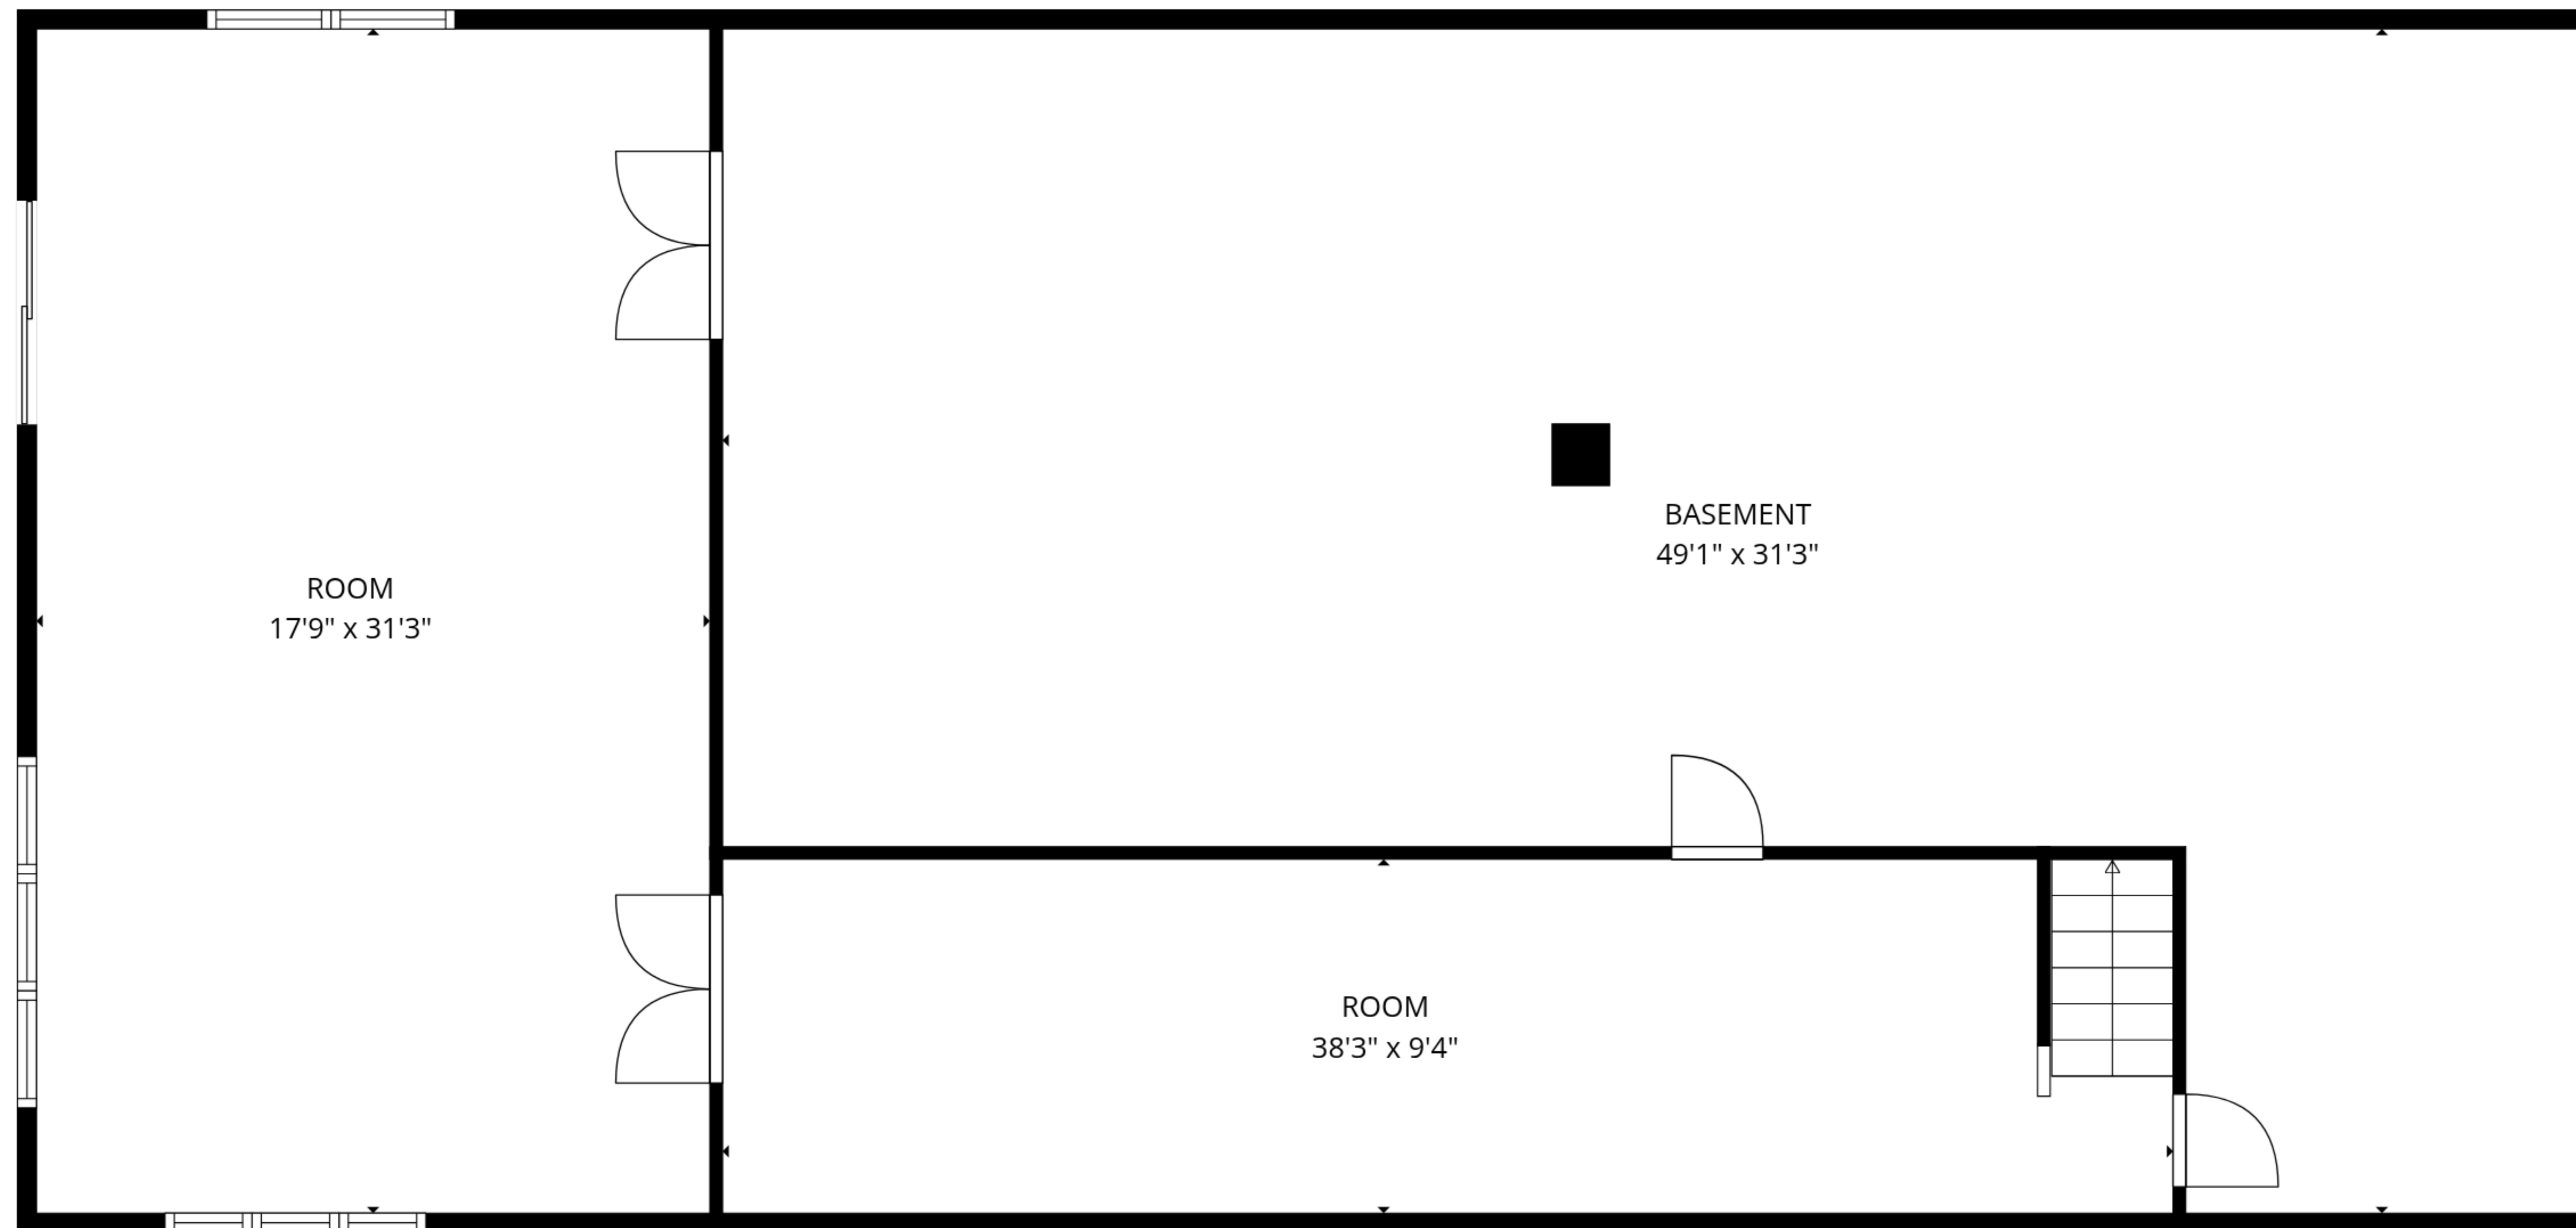

TOTAL: 2478 sq. ft
Basement: 377 sq. ft, 1st floor: 2101 sq. ft
EXCLUDED AREAS: ROOM: 563 sq. ft, BASEMENT: 1161 sq. ft, GARAGE: 1230 sq. ft,
WALLS: 254 sq. ft

TOTAL: 2478 sq. ft
 Basement: 377 sq. ft, 1st floor: 2101 sq. ft
 EXCLUDED AREAS: ROOM: 563 sq. ft, BASEMENT: 1161 sq. ft, GARAGE: 1230 sq. ft,
 WALLS: 254 sq. ft

1st floor

Basement

TOTAL: 2478 sq. ft
 Basement: 377 sq. ft, 1st floor: 2101 sq. ft
 EXCLUDED AREAS: ROOM: 563 sq. ft, BASEMENT: 1161 sq. ft, GARAGE: 1230 sq. ft,
 WALLS: 254 sq. ft