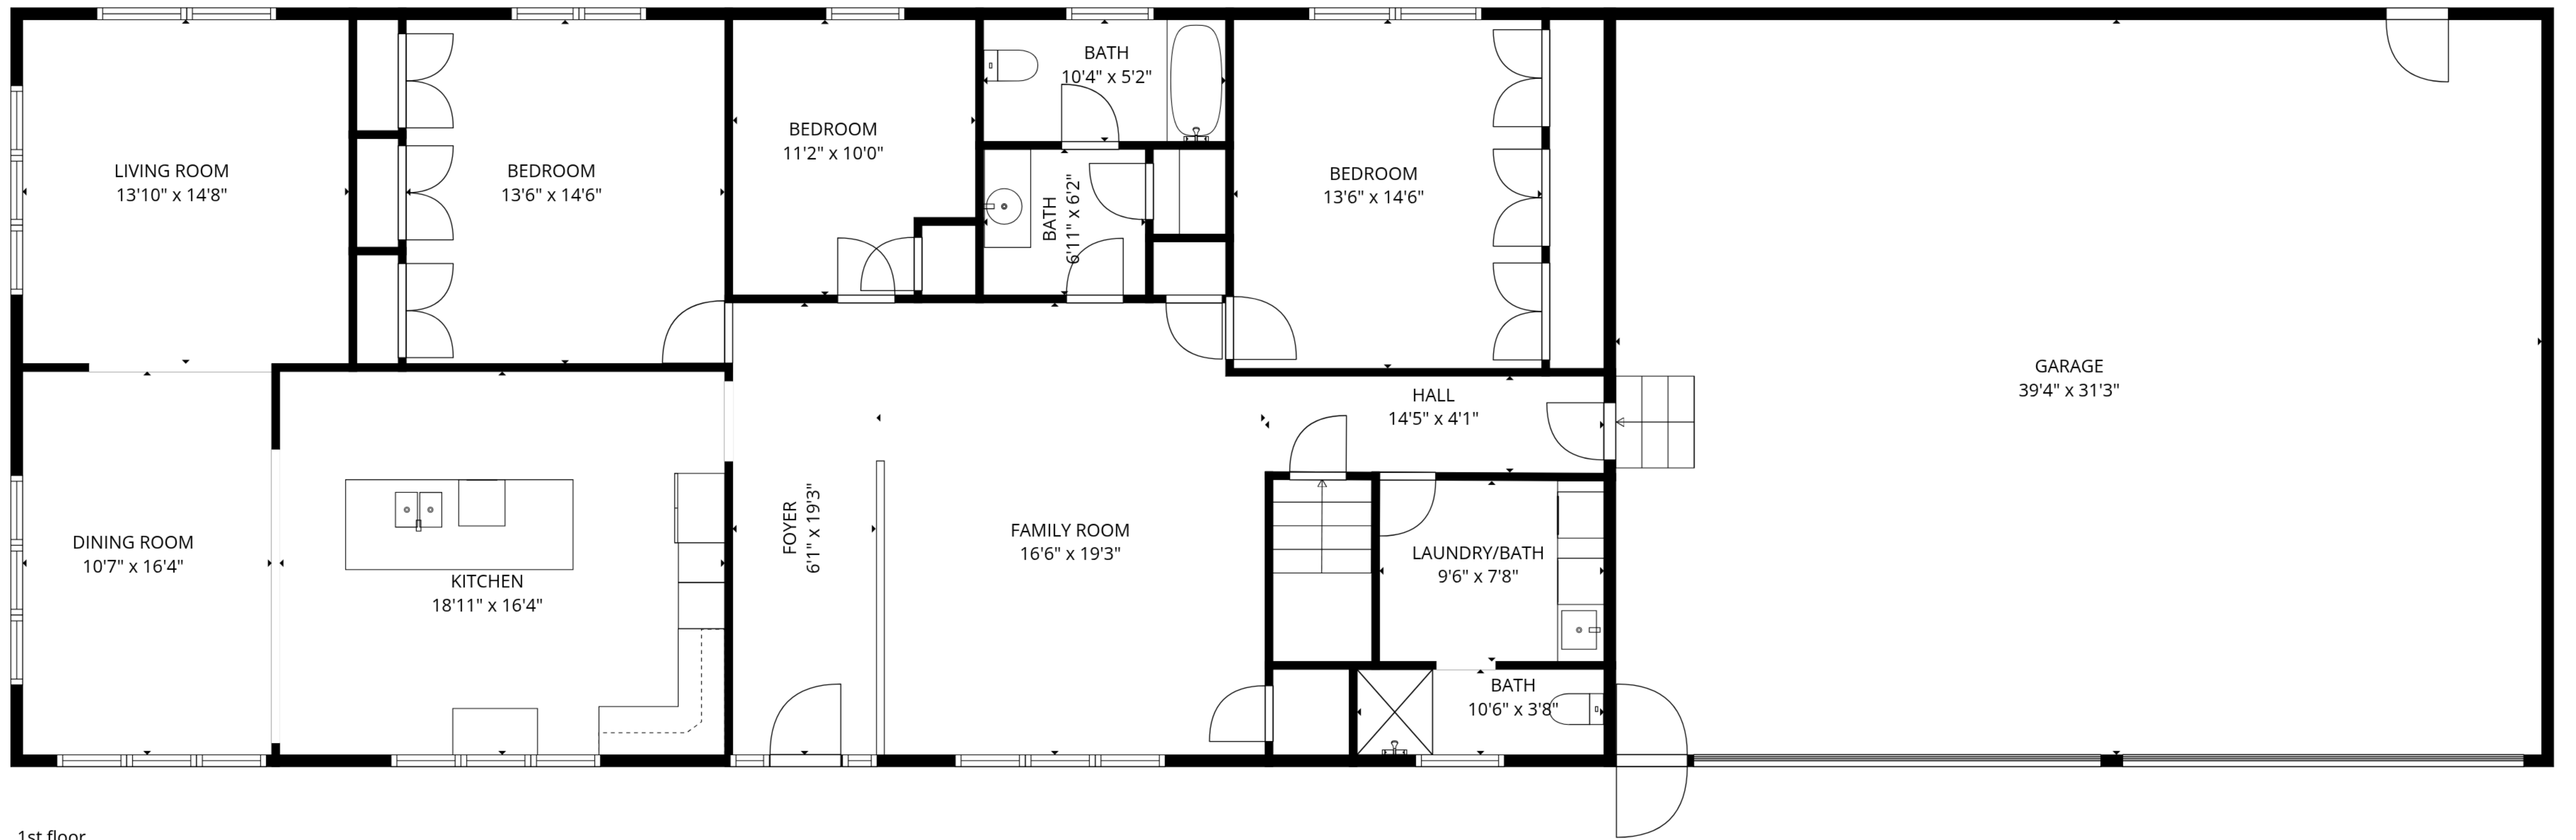

TOTAL: 2478 sq. ft
Basement: 377 sq. ft, 1st floor: 2101 sq. ft
EXCLUDED AREAS: ROOM: 563 sq. ft, BASEMENT: 1161 sq. ft, GARAGE: 1230 sq. ft,
WALLS: 254 sq. ft

TOTAL: 2478 sq. ft
 Basement: 377 sq. ft, 1st floor: 2101 sq. ft
 EXCLUDED AREAS: ROOM: 563 sq. ft, BASEMENT: 1161 sq. ft, GARAGE: 1230 sq. ft,
 WALLS: 254 sq. ft

1st floor

Basement

TOTAL: 2478 sq. ft
 Basement: 377 sq. ft, 1st floor: 2101 sq. ft
 EXCLUDED AREAS: ROOM: 563 sq. ft, BASEMENT: 1161 sq. ft, GARAGE: 1230 sq. ft,
 WALLS: 254 sq. ft