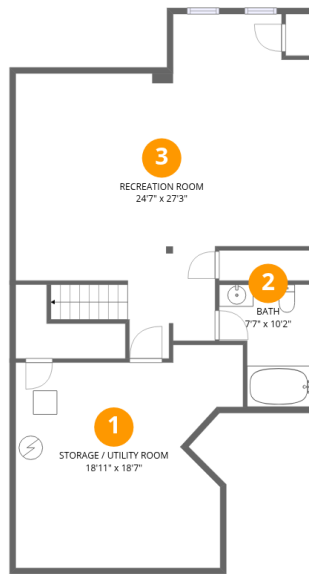

Home data report

17 Pacio Court, Roseland, Essex County, New Jersey, United States, 07068

Total Area: 2643 sq. ft

Basement: 634 sq. ft, 1st Floor: 989 sq. ft, 2nd Floor: 1020 sq. ft

Excluded: Storage / utility room 296 sq. ft, Undefined 26 sq. ft, Garage 387 sq. ft, Patio 113 sq. ft, Porch 63 sq. ft, Deck 66 sq. ft, Open to below 154 sq. ft, Storage 19 sq. ft, Walls: 214 sq. ft

Room dimensions

Floor 1 Below grade

Total:634sqft

Excluded: 322sqft

#		Dimensions	sqft	Counted as living area
1	Storage / Utility Room	18'11" x 18'7"	352 sq. ft	No
2	Bath	7'7" x 10'2"	78 sq. ft	Yes
3	Recreation Room	24'7" x 27'3"	669 sq. ft	Yes

Home data report

17 Pacio Court, Roseland, Essex County, New Jersey, United States, 07068

Room dimensions

Floor 2

Total:989sqft

Excluded: 629sqft

#		Dimensions	sqft	Counted as living area
4	Deck	12'7" x 4'7"	58 sq. ft	No
5	Living Room	12'9" x 17'3"	221 sq. ft	Yes
6	Patio	12'9" x 9'5"	120 sq. ft	No
7	Porch	9'5" x 6'3"	59 sq. ft	No
8	Laundry	5'10" x 8'10"	51 sq. ft	Yes
9	Hall	3'6" x 6'5"	22 sq. ft	Yes
10	Foyer	10'4" x 7'1"	73 sq. ft	Yes
11	Kitchen	11'9" x 10'4"	122 sq. ft	Yes
12	Bath	7'9" x 3'1"	24 sq. ft	Yes
13	Den	10'11" x 11'8"	127 sq. ft	Yes
14	Garage	19'9" x 19'8"	387 sq. ft	No

16 Floor 2 - Dining Room

Dimensions: 11'5" x 13'3"
Area: 152 sq. ft
Counted as living area: Yes

Heated: Yes
Finished: Yes
Enclosed: Yes
Contiguous: Yes
Permitted: Yes
Wet space: No
Addition: No
Conversion: No