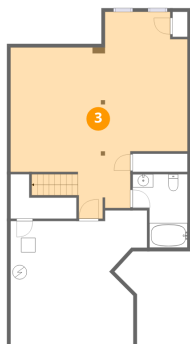

Home data report

17 Pacio Court, Roseland, Essex County, New Jersey, United States, 07068

Room dimensions

Floor 3

Total:1020sqft Excluded: 173sqft

#		Dimensions	sqft	Counted as living area
17	Open To Below	12'9" x 12'7"	161 sq. ft	No
18	W.I.C.	4'4" x 8'0"	35 sq. ft	Yes
19	Bath	13'5" x 4'11"	66 sq. ft	Yes
20	Hall	3'3" x 5'3"	17 sq. ft	Yes
21	Bedroom	10'11" x 16'0"	174 sq. ft	Yes
22	Hall	11'9" x 11'3"	132 sq. ft	Yes
23	Storage	4'5" x 4'4"	19 sq. ft	No
24	Primary Bedroom	11'5" x 19'10"	227 sq. ft	Yes
25	Family Room	17'1" x 13'9"	235 sq. ft	Yes
26	Bath	9'9" x 15'10"	154 sq. ft	Yes

17 Pacio Court, Roseland, Essex County, New Jersey, United States, 07068

1 Floor 1 - Storage / Utility Room

Dimensions: 18'11" x 18'7"
Area: 352 sq. ft
Counted as living area: No

Heated: Yes
Finished: No
Enclosed: Yes
Contiguous: Yes
Permitted: Yes
Wet space: No
Addition: No
Conversion: No

2 Floor 1 - Bath

Dimensions: 7'7" x 10'2"
Area: 78 sq. ft
Counted as living area: No

Heated: Yes
Finished: Yes
Enclosed: Yes
Contiguous: No
Permitted: Yes
Wet space: Yes
Addition: No
Conversion: No

3 Floor 1 - Recreation Room