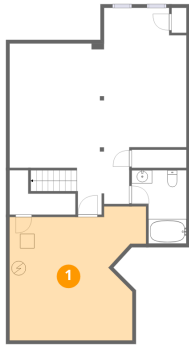

Home data report

17 Pacio Court, Roseland, Essex County, New Jersey, United States, 07068

Room dimensions

Floor 2

Total:989sqft

Excluded: 629sqft

#		Dimensions	sqft	Counted as living area
4	Deck	12'7" x 4'7"	58 sq. ft	No
5	Living Room	12'9" x 17'3"	221 sq. ft	Yes
6	Patio	12'9" x 9'5"	120 sq. ft	No
7	Porch	9'5" x 6'3"	59 sq. ft	No
8	Laundry	5'10" x 8'10"	51 sq. ft	Yes
9	Hall	3'6" x 6'5"	22 sq. ft	Yes
10	Foyer	10'4" x 7'1"	73 sq. ft	Yes
11	Kitchen	11'9" x 10'4"	122 sq. ft	Yes
12	Bath	7'9" x 3'1"	24 sq. ft	Yes
13	Den	10'11" x 11'8"	127 sq. ft	Yes
14	Garage	19'9" x 19'8"	387 sq. ft	No

Home data report

17 Pacio Court, Roseland, Essex County, New Jersey, United States, 07068

#		Dimensions	sqft	Counted as living area
15	Breakfast Area	11'5" x 8'9"	100 sq. ft	Yes
16	Dining Room	11'5" x 13'3"	152 sq. ft	Yes

Home data report

17 Pacio Court, Roseland, Essex County, New Jersey, United States, 07068

Room dimensions

Floor 3

Total:1020sqft Excluded: 173sqft

#		Dimensions	sqft	Counted as living area
17	Open To Below	12'9" x 12'7"	161 sq. ft	No
18	W.I.C.	4'4" x 8'0"	35 sq. ft	Yes
19	Bath	13'5" x 4'11"	66 sq. ft	Yes
20	Hall	3'3" x 5'3"	17 sq. ft	Yes
21	Bedroom	10'11" x 16'0"	174 sq. ft	Yes
22	Hall	11'9" x 11'3"	132 sq. ft	Yes
23	Storage	4'5" x 4'4"	19 sq. ft	No
24	Primary Bedroom	11'5" x 19'10"	227 sq. ft	Yes
25	Family Room	17'1" x 13'9"	235 sq. ft	Yes
26	Bath	9'9" x 15'10"	154 sq. ft	Yes

17 Pacio Court, Roseland, Essex County, New Jersey, United States, 07068

1 Floor 1 - Storage / Utility Room

Dimensions: 18'11" x 18'7"
Area: 352 sq. ft
Counted as living area: No

Heated: Yes
Finished: No
Enclosed: Yes
Contiguous: Yes
Permitted: Yes
Wet space: No
Addition: No
Conversion: No