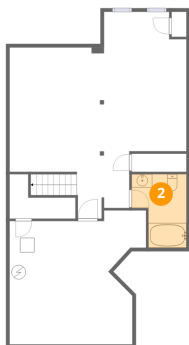

Home data report

17 Pacio Court, Roseland, Essex County, New Jersey, United States, 07068

Room dimensions

Floor 3

Total:1020sqft Excluded: 173sqft

#		Dimensions	sqft	Counted as living area
17	Open To Below	12'9" x 12'7"	161 sq. ft	No
18	W.I.C.	4'4" x 8'0"	35 sq. ft	Yes
19	Bath	13'5" x 4'11"	66 sq. ft	Yes
20	Hall	3'3" x 5'3"	17 sq. ft	Yes
21	Bedroom	10'11" x 16'0"	174 sq. ft	Yes
22	Hall	11'9" x 11'3"	132 sq. ft	Yes
23	Storage	4'5" x 4'4"	19 sq. ft	No
24	Primary Bedroom	11'5" x 19'10"	227 sq. ft	Yes
25	Family Room	17'1" x 13'9"	235 sq. ft	Yes
26	Bath	9'9" x 15'10"	154 sq. ft	Yes

17 Pacio Court, Roseland, Essex County, New Jersey, United States, 07068

1 Floor 1 - Storage / Utility Room

Dimensions: 18'11" x 18'7"
Area: 352 sq. ft
Counted as living area: No

Heated: Yes
Finished: No
Enclosed: Yes
Contiguous: Yes
Permitted: Yes
Wet space: No
Addition: No
Conversion: No

2 Floor 1 - Bath

Dimensions: 7'7" x 10'2"
Area: 78 sq. ft
Counted as living area: No

Heated: Yes
Finished: Yes
Enclosed: Yes
Contiguous: No
Permitted: Yes
Wet space: Yes
Addition: No
Conversion: No

3 Floor 1 - Recreation Room