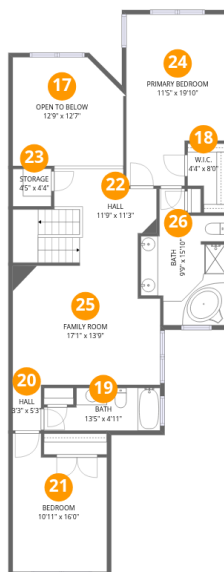

Home data report

17 Pacio Court, Roseland, Essex County, New Jersey, United States, 07068

Room dimensions

Floor 2

Total:989sqft

Excluded: 629sqft

#		Dimensions	sqft	Counted as living area
4	Deck	12'7" x 4'7"	58 sq. ft	No
5	Living Room	12'9" x 17'3"	221 sq. ft	Yes
6	Patio	12'9" x 9'5"	120 sq. ft	No
7	Porch	9'5" x 6'3"	59 sq. ft	No
8	Laundry	5'10" x 8'10"	51 sq. ft	Yes
9	Hall	3'6" x 6'5"	22 sq. ft	Yes
10	Foyer	10'4" x 7'1"	73 sq. ft	Yes
11	Kitchen	11'9" x 10'4"	122 sq. ft	Yes
12	Bath	7'9" x 3'1"	24 sq. ft	Yes
13	Den	10'11" x 11'8"	127 sq. ft	Yes
14	Garage	19'9" x 19'8"	387 sq. ft	No

Home data report

17 Pacio Court, Roseland, Essex County, New Jersey, United States, 07068

#		Dimensions	sqft	Counted as living area
15	Breakfast Area	11'5" x 8'9"	100 sq. ft	Yes
16	Dining Room	11'5" x 13'3"	152 sq. ft	Yes

Home data report

17 Pacio Court, Roseland, Essex County, New Jersey, United States, 07068

Room dimensions

Floor 3

Total:1020sqft Excluded: 173sqft

#		Dimensions	sqft	Counted as living area
17	Open To Below	12'9" x 12'7"	161 sq. ft	No
18	W.I.C.	4'4" x 8'0"	35 sq. ft	Yes
19	Bath	13'5" x 4'11"	66 sq. ft	Yes
20	Hall	3'3" x 5'3"	17 sq. ft	Yes
21	Bedroom	10'11" x 16'0"	174 sq. ft	Yes
22	Hall	11'9" x 11'3"	132 sq. ft	Yes
23	Storage	4'5" x 4'4"	19 sq. ft	No
24	Primary Bedroom	11'5" x 19'10"	227 sq. ft	Yes
25	Family Room	17'1" x 13'9"	235 sq. ft	Yes
26	Bath	9'9" x 15'10"	154 sq. ft	Yes

16 Floor 2 - Dining Room

Dimensions: 11'5" x 13'3"
Area: 152 sq. ft
Counted as living area: Yes

Heated: Yes
Finished: Yes
Enclosed: Yes
Contiguous: Yes
Permitted: Yes
Wet space: No
Addition: No
Conversion: No