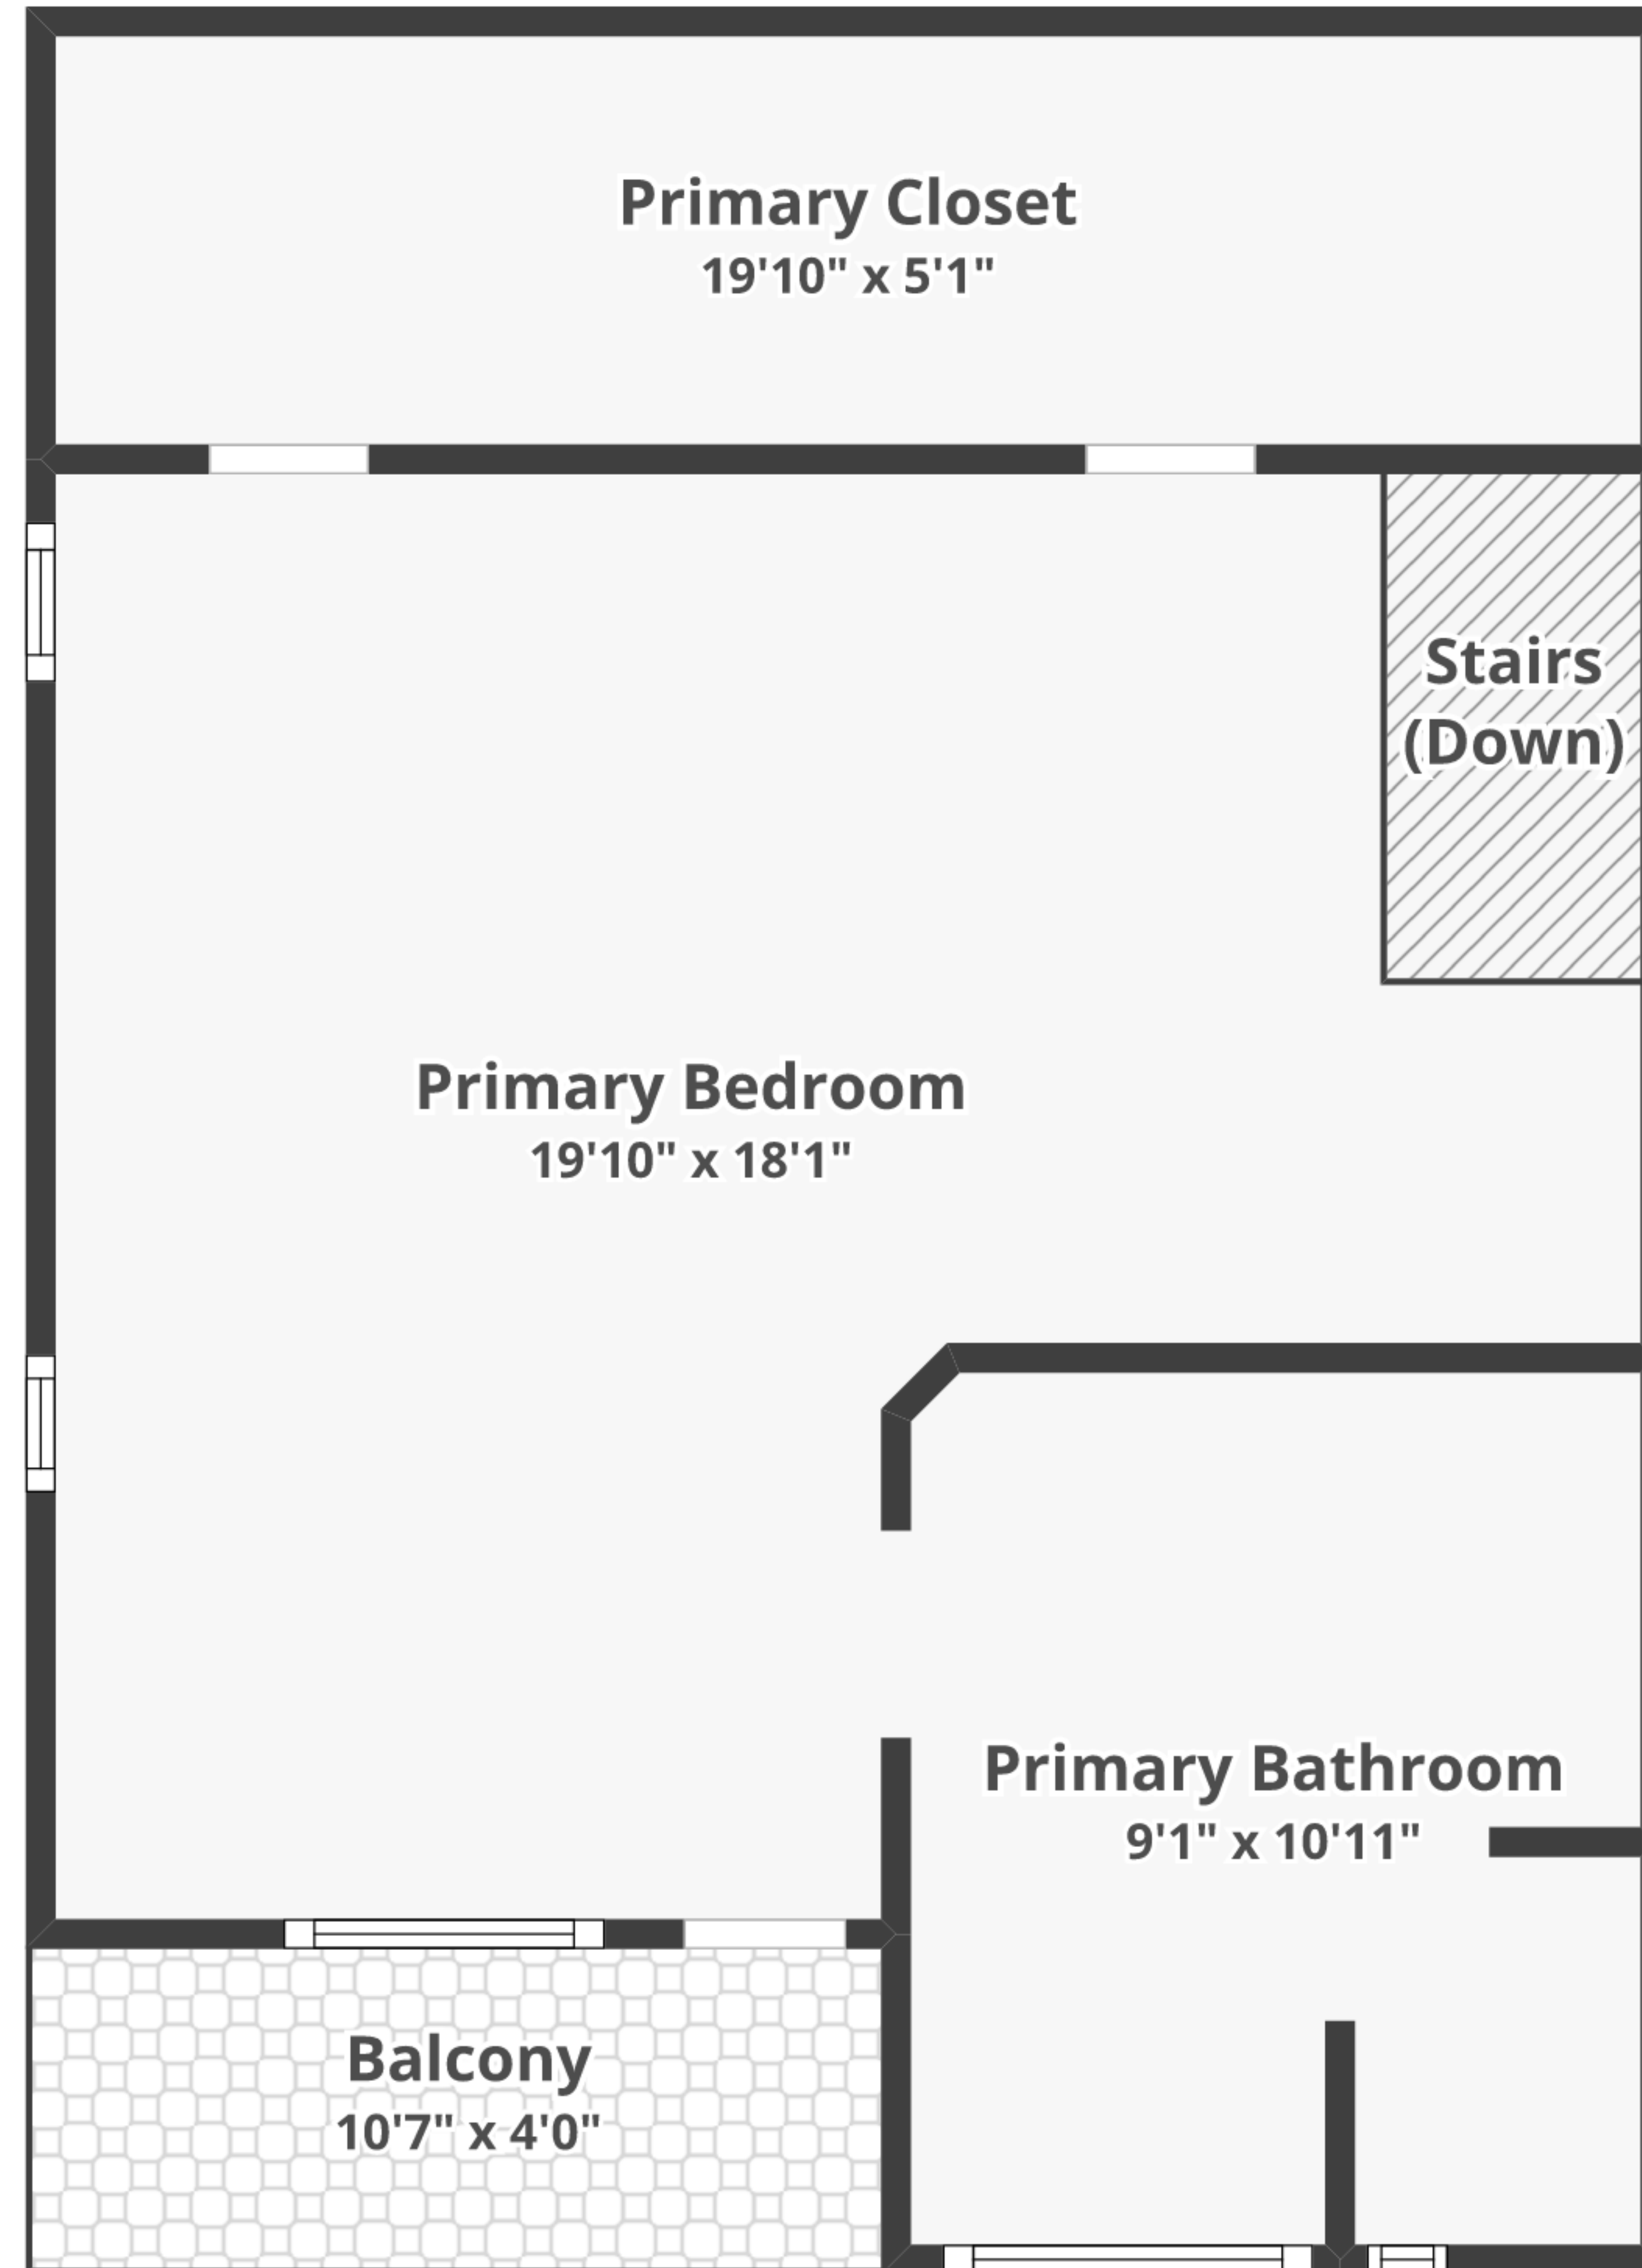

146 Lizzie Mills Rd, Castleton, VA 22716

Total finished area: ~1,633.51 sq. ft.

Floor 2

Finished area: ~488.87 sq. ft.