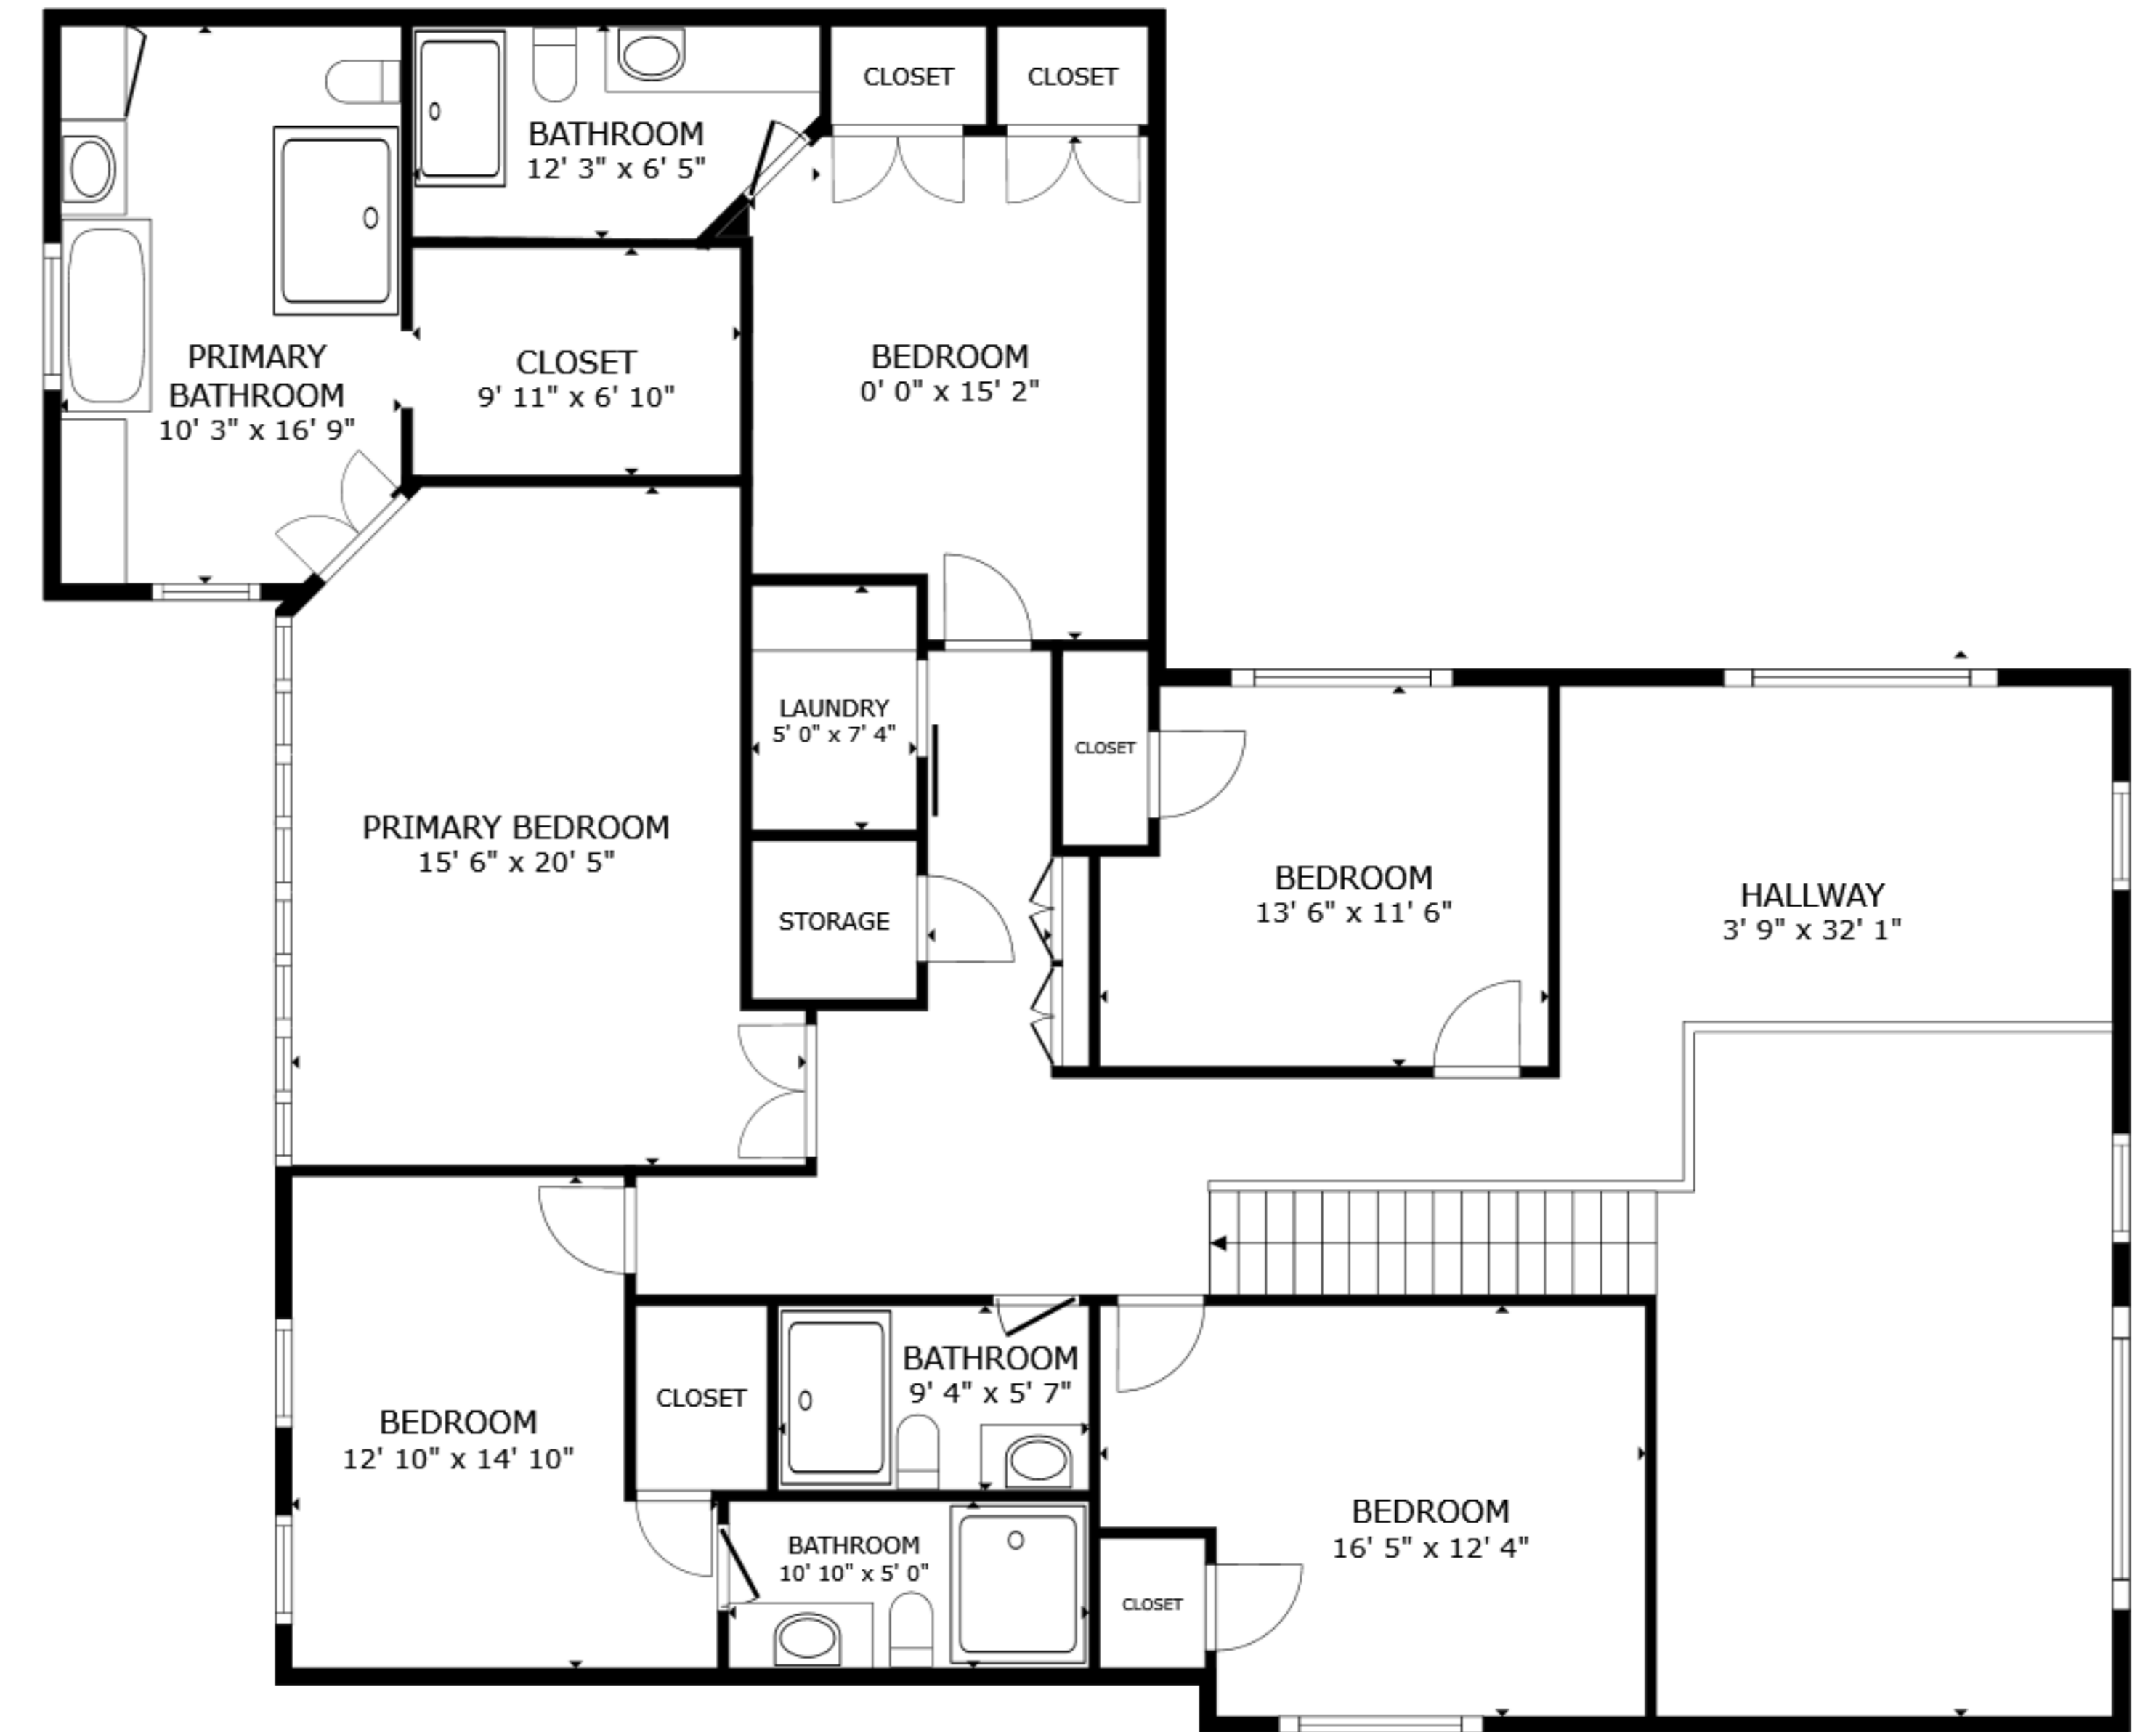

FLOOR 1

FLOOR 2

FLOOR 3

GROSS INTERNAL AREA
 FLOOR 1 395 sq.ft. FLOOR 2 1,700 sq.ft. FLOOR 3 2,289 sq.ft.
 EXCLUDED AREAS : GARAGE 503 sq.ft. GARAGE 242 sq.ft.
 TOTAL : 4,384 sq.ft.
 SIZES AND DIMENSIONS ARE APPROXIMATE, ACTUAL MAY VARY.