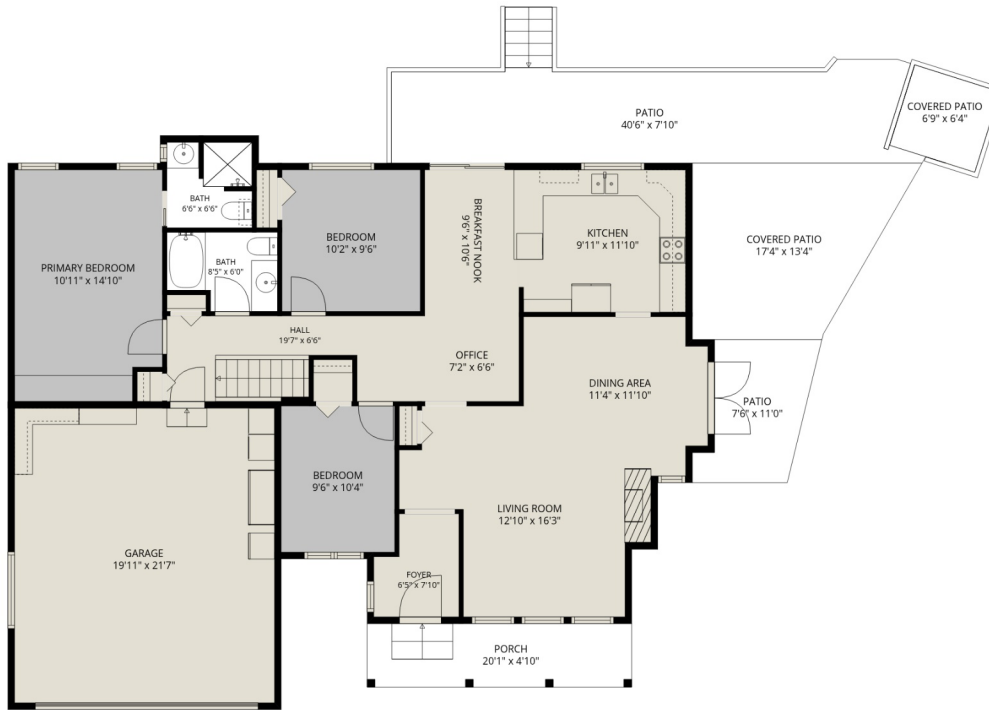

CENTURY 21.

Creekside Realty Ltd.

3222 Comox Ct

Solomon Chennur
(604) 615-5320

solomon.chennur@century21.ca

MAIN FLOOR

BELOW MAIN

Estimated Areas:

Below Main: 1325 sq. ft

Main Floor: 1436 sq. ft

Total: 2761 Sq. Ft