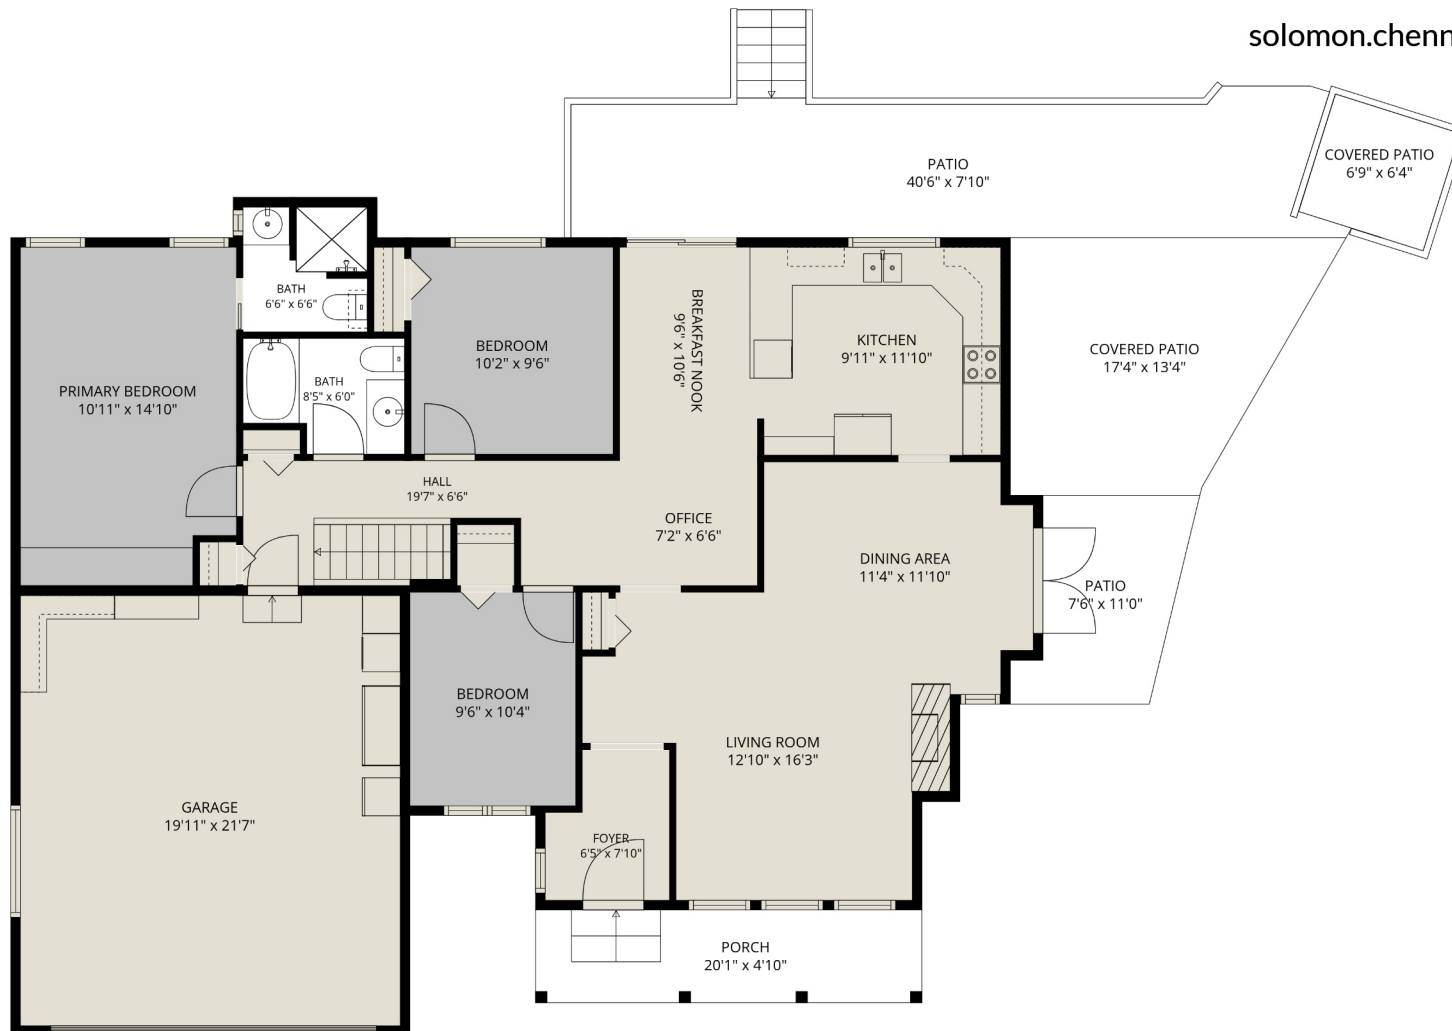

Below Main: 1325 sq. ft

Main Floor: 1436 sq. ft

Total: 2761 Sq. Ft

CENTURY 21.

Creekside Realty Ltd.

3222 Comox Ct

Solomon Chennur
(604) 615-5320

solomon.chennur@century21.ca

Estimated Areas:

Below Main: 1325 sq. ft

Main Floor: 1436 sq. ft

Total: 2761 Sq. Ft

Estimated Areas:

Below Main: 1325 sq. ft

Main Floor: 1436 sq. ft

Total: 2761 Sq. Ft