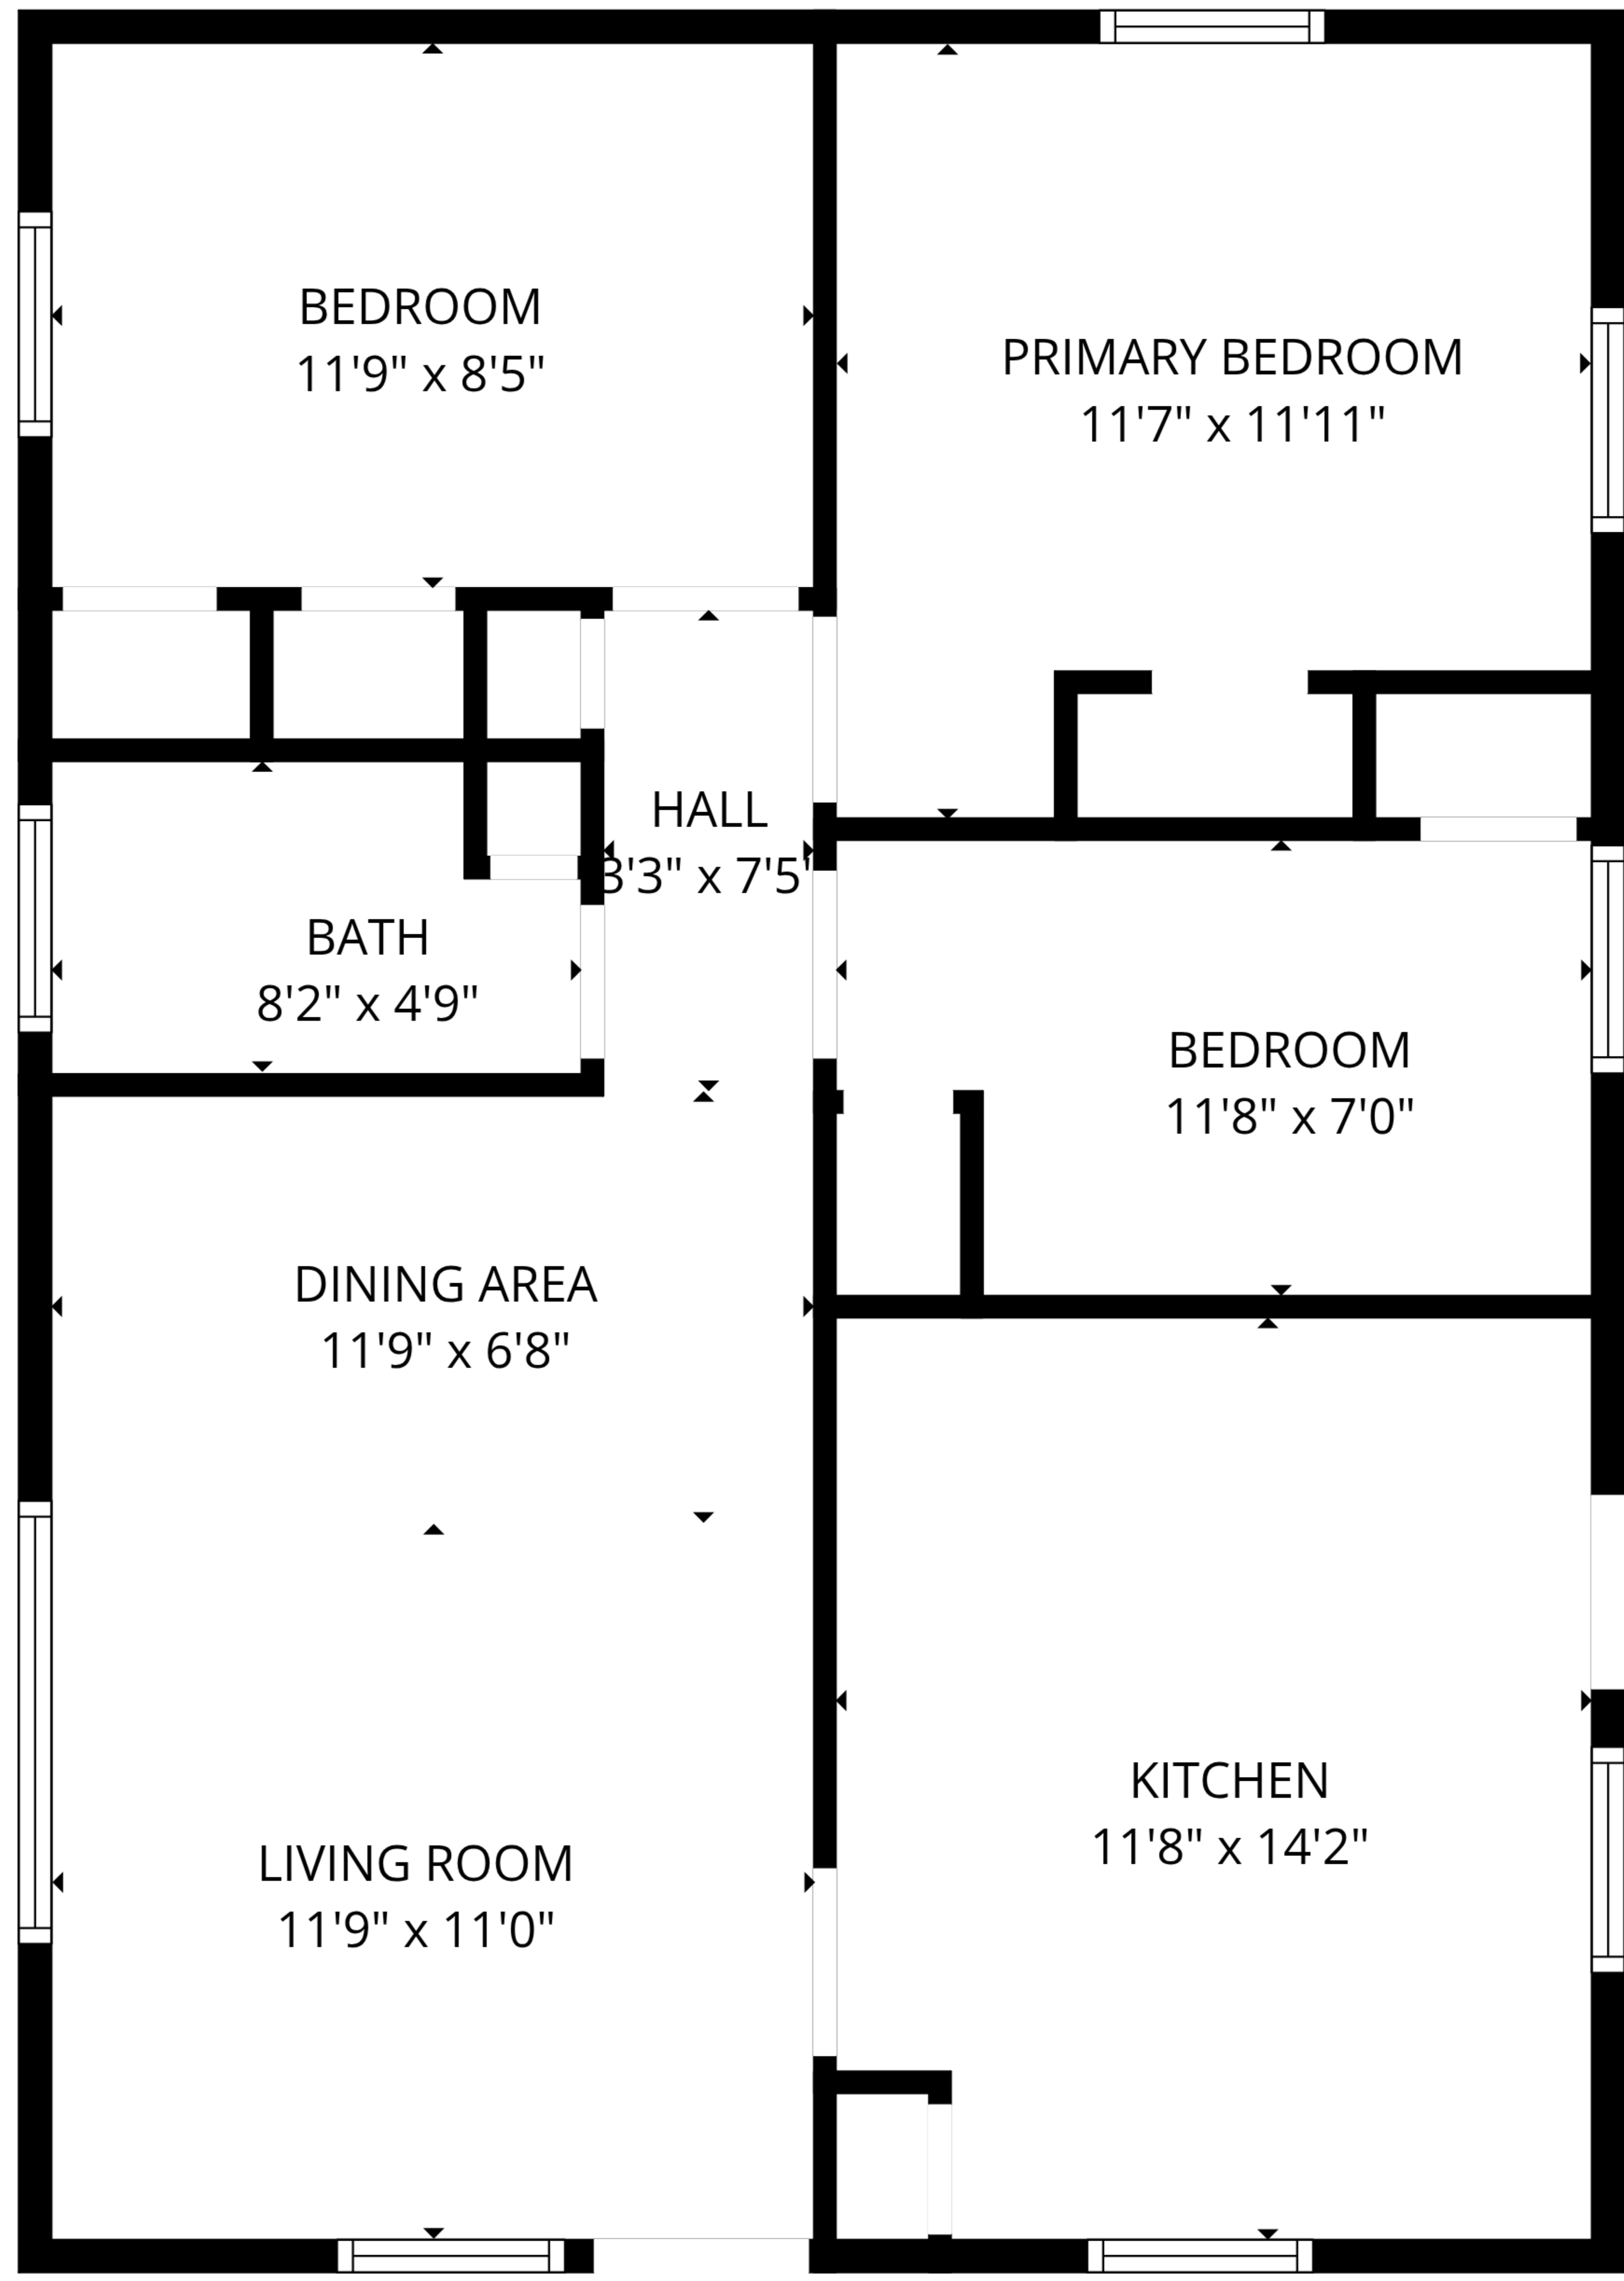

TOTAL: 802 sq. ft
1st floor: 802 sq. ft
EXCLUDED AREAS: WALLS: 58 sq. ft

FLOOR PLAN CREATED BY CUBICASA APP. MEASUREMENTS DEEMED HIGHLY RELIABLE BUT NOT GUARANTEED.

TOTAL: 802 sq. ft
1st floor: 802 sq. ft
EXCLUDED AREAS: WALLS: 58 sq. ft

FLOOR PLAN CREATED BY CUBICASA APP. MEASUREMENTS DEEMED HIGHLY RELIABLE BUT NOT GUARANTEED.