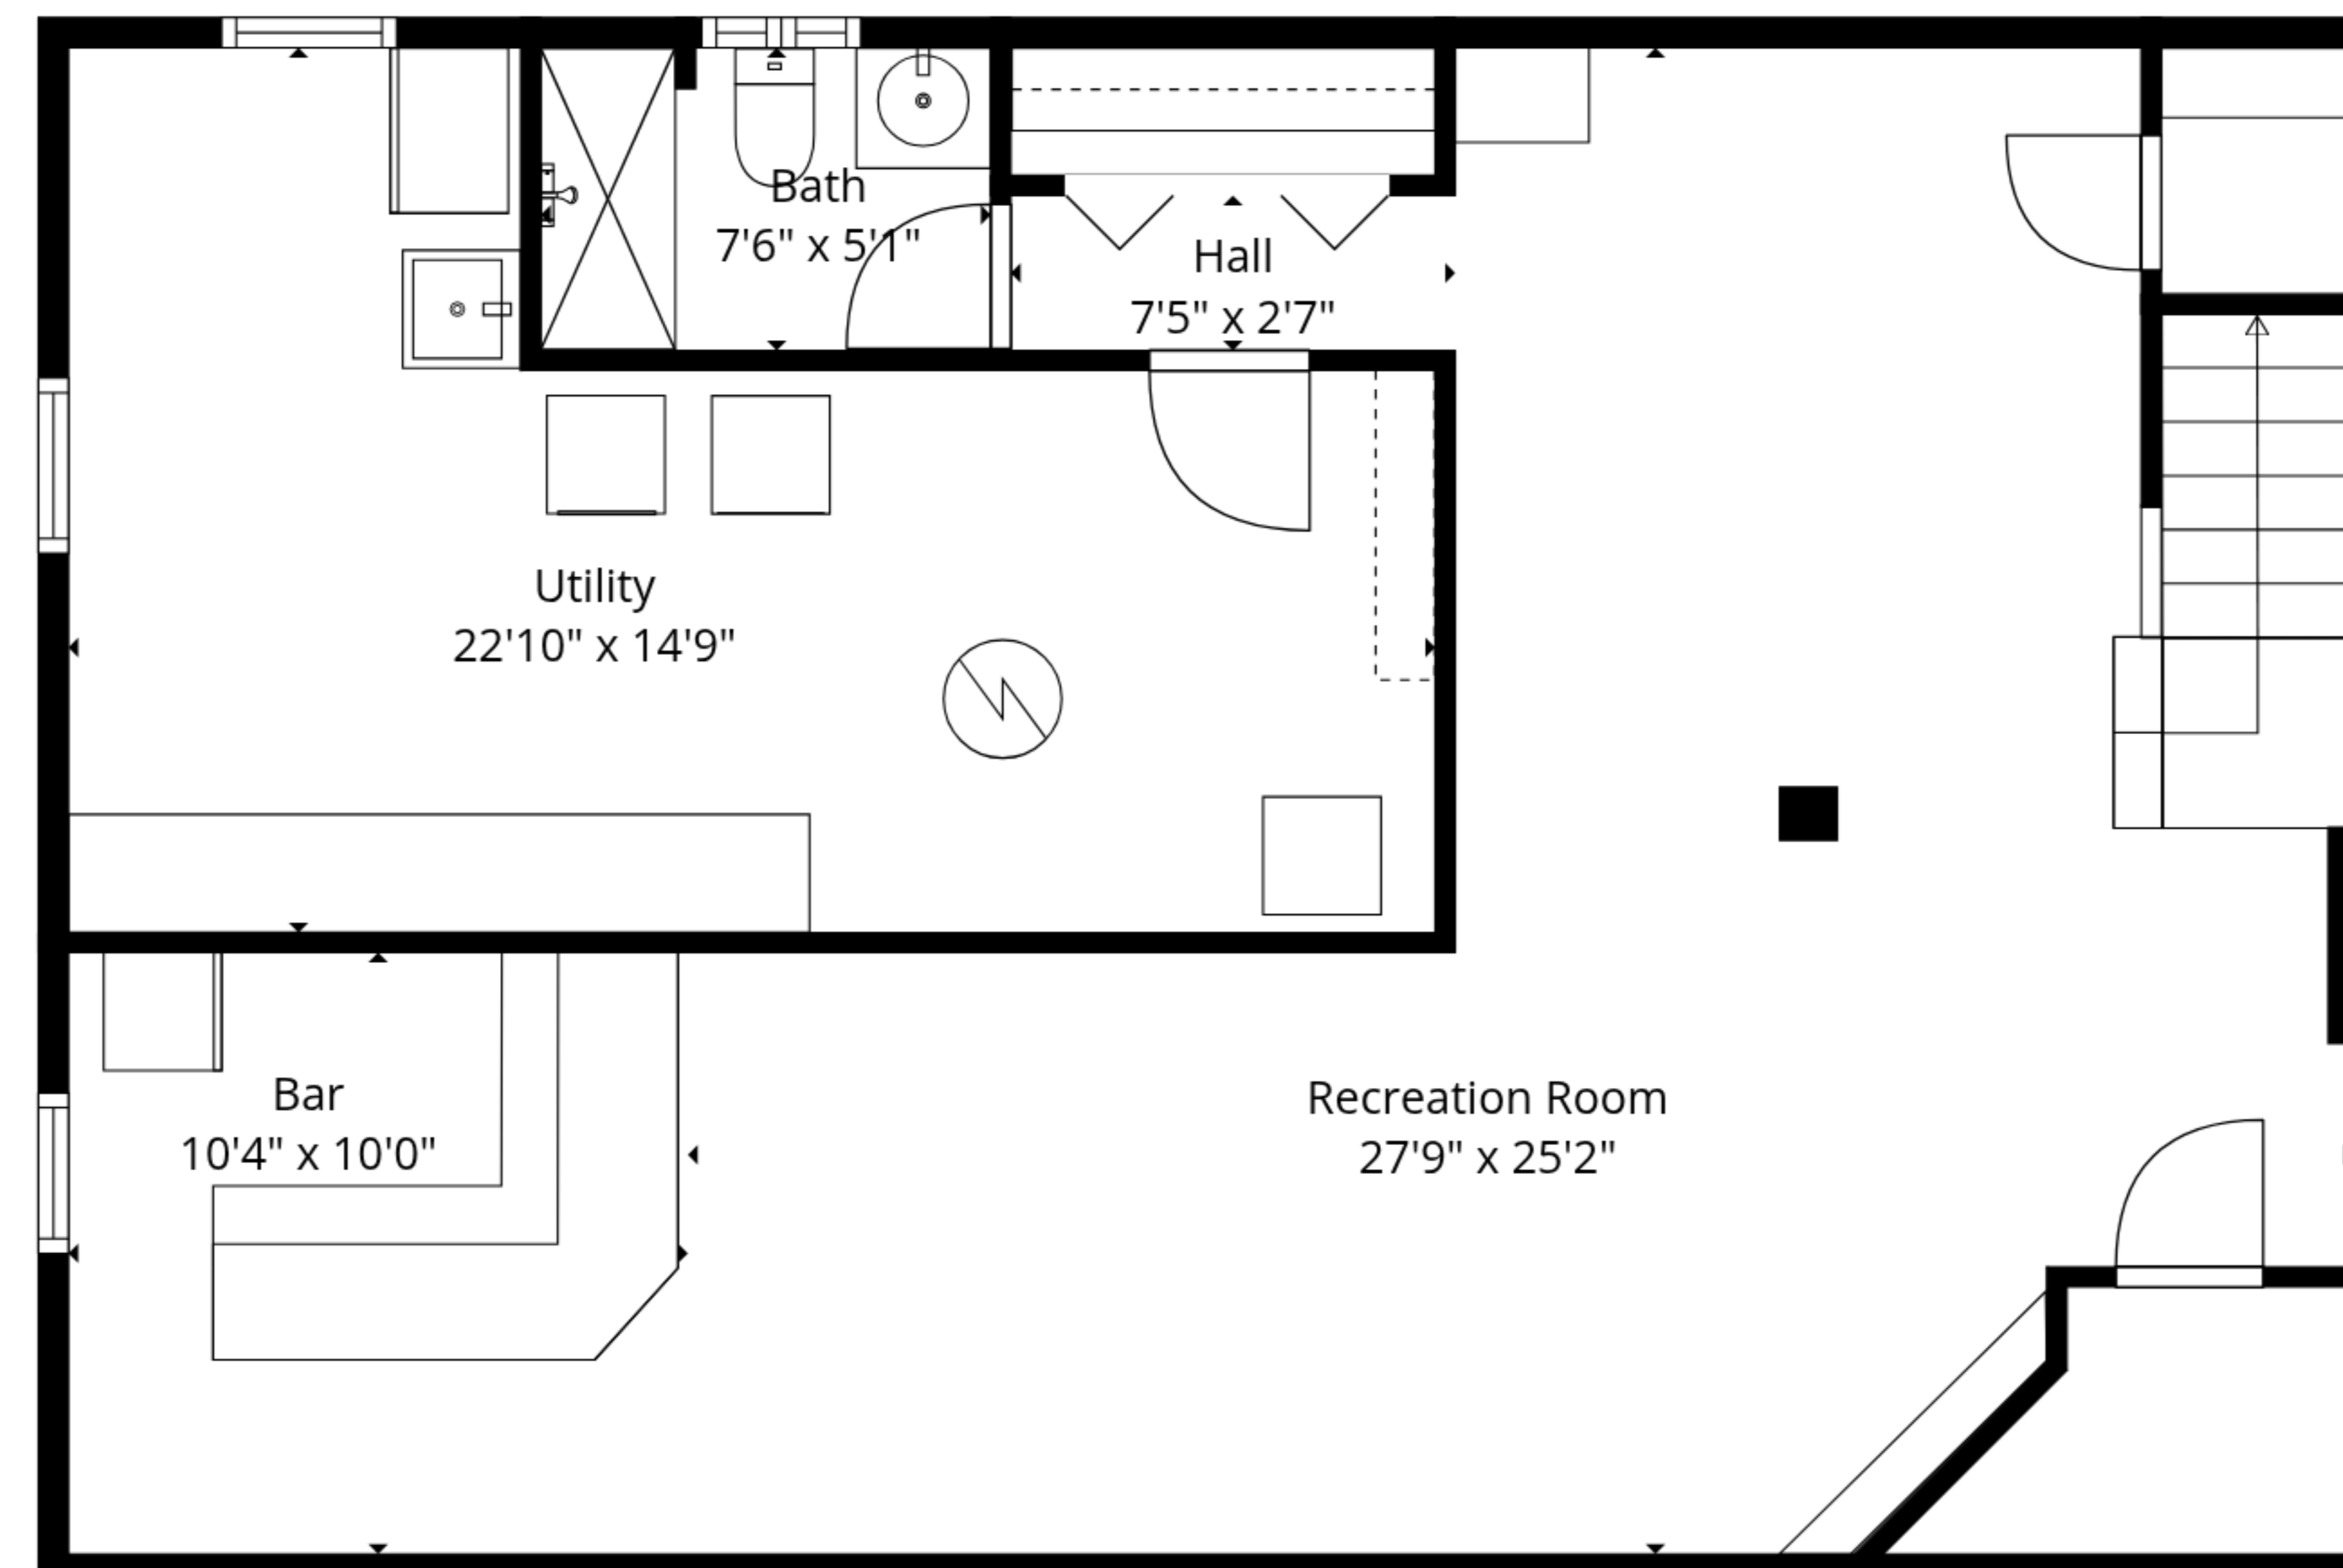

TOTAL: 1676 sq. ft

BELOW GRADE: 704 sq. ft, FLOOR 2: 972 sq. ft

EXCLUDED AREAS: UTILITY: 254 sq. ft, GARAGE: 526 sq. ft, WALLS: 170 sq. ft

TOTAL: 1676 sq. ft

BELOW GRADE: 704 sq. ft, FLOOR 2: 972 sq. ft

EXCLUDED AREAS: UTILITY: 254 sq. ft, GARAGE: 526 sq. ft, WALLS: 170 sq. ft

Floor 2

Floor 1

TOTAL: 1676 sq. ft
 BELOW GRADE: 704 sq. ft, FLOOR 2: 972 sq. ft
 EXCLUDED AREAS: UTILITY: 254 sq. ft, GARAGE: 526 sq. ft, WALLS: 170 sq. ft