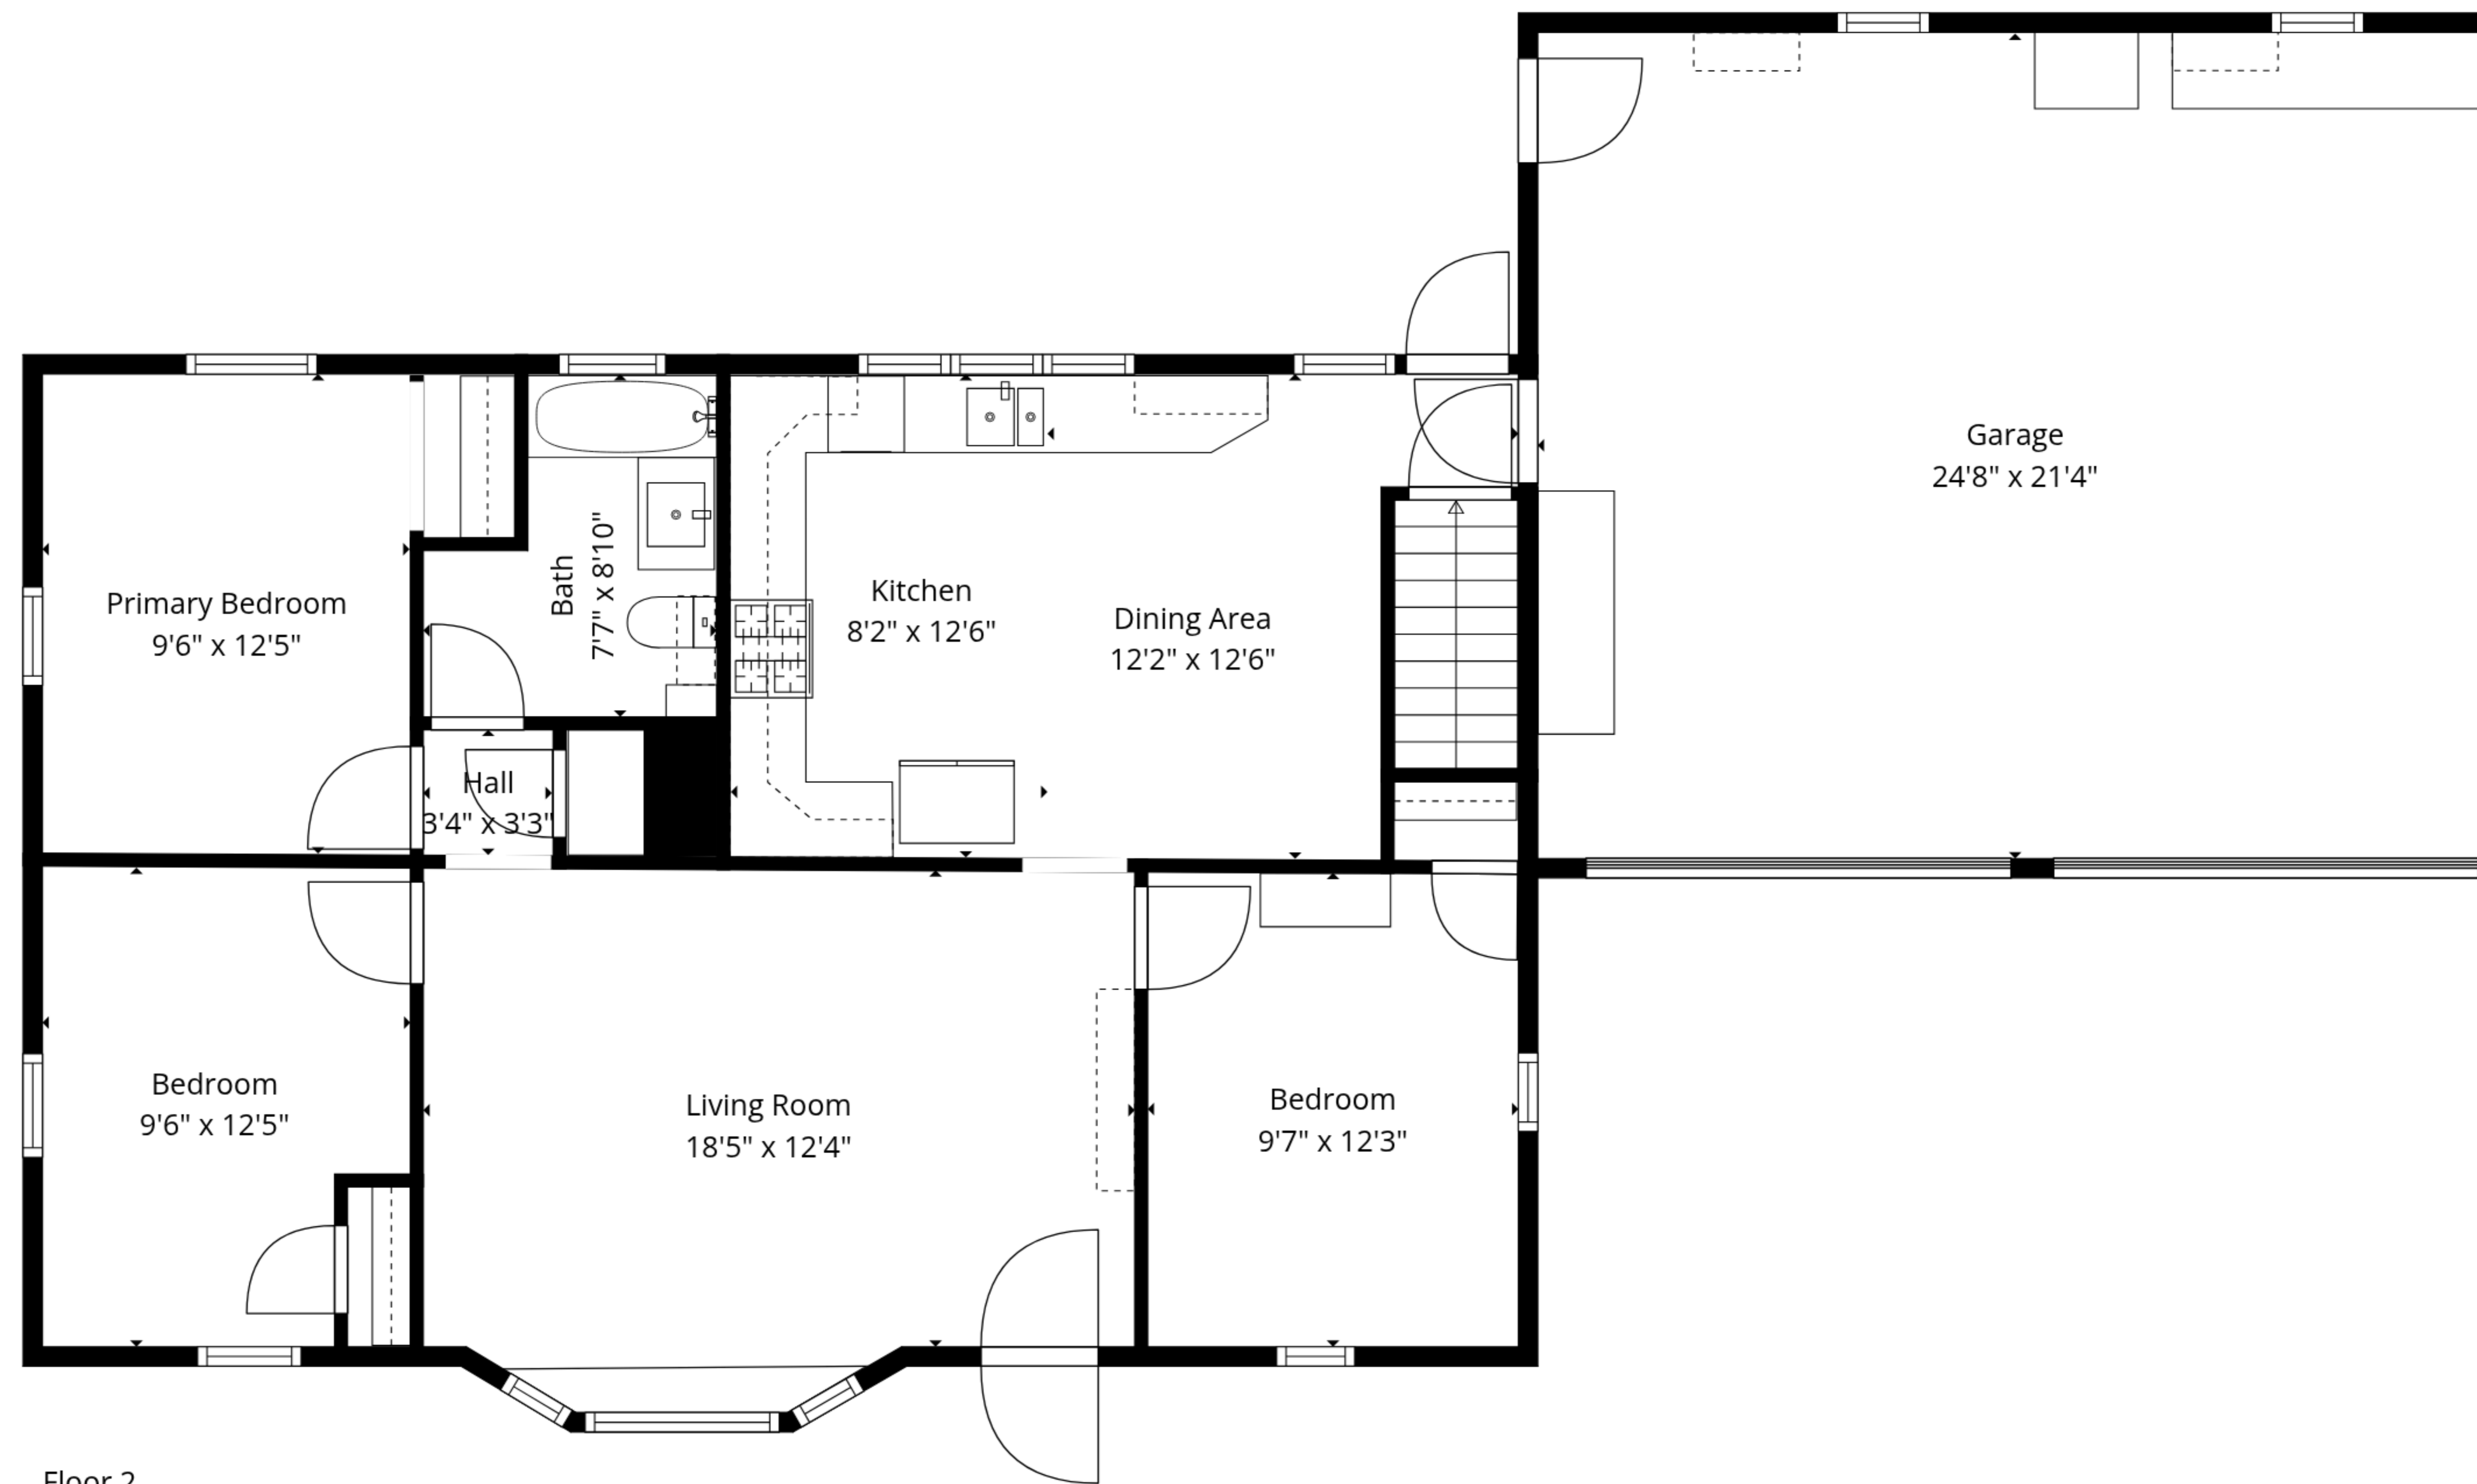

TOTAL: 1676 sq. ft

BELOW GRADE: 704 sq. ft, FLOOR 2: 972 sq. ft

EXCLUDED AREAS: UTILITY: 254 sq. ft, GARAGE: 526 sq. ft, WALLS: 170 sq. ft

TOTAL: 1676 sq. ft

BELOW GRADE: 704 sq. ft, FLOOR 2: 972 sq. ft

EXCLUDED AREAS: UTILITY: 254 sq. ft, GARAGE: 526 sq. ft, WALLS: 170 sq. ft

Floor 2

Floor 1

TOTAL: 1676 sq. ft
 BELOW GRADE: 704 sq. ft, FLOOR 2: 972 sq. ft
 EXCLUDED AREAS: UTILITY: 254 sq. ft, GARAGE: 526 sq. ft, WALLS: 170 sq. ft