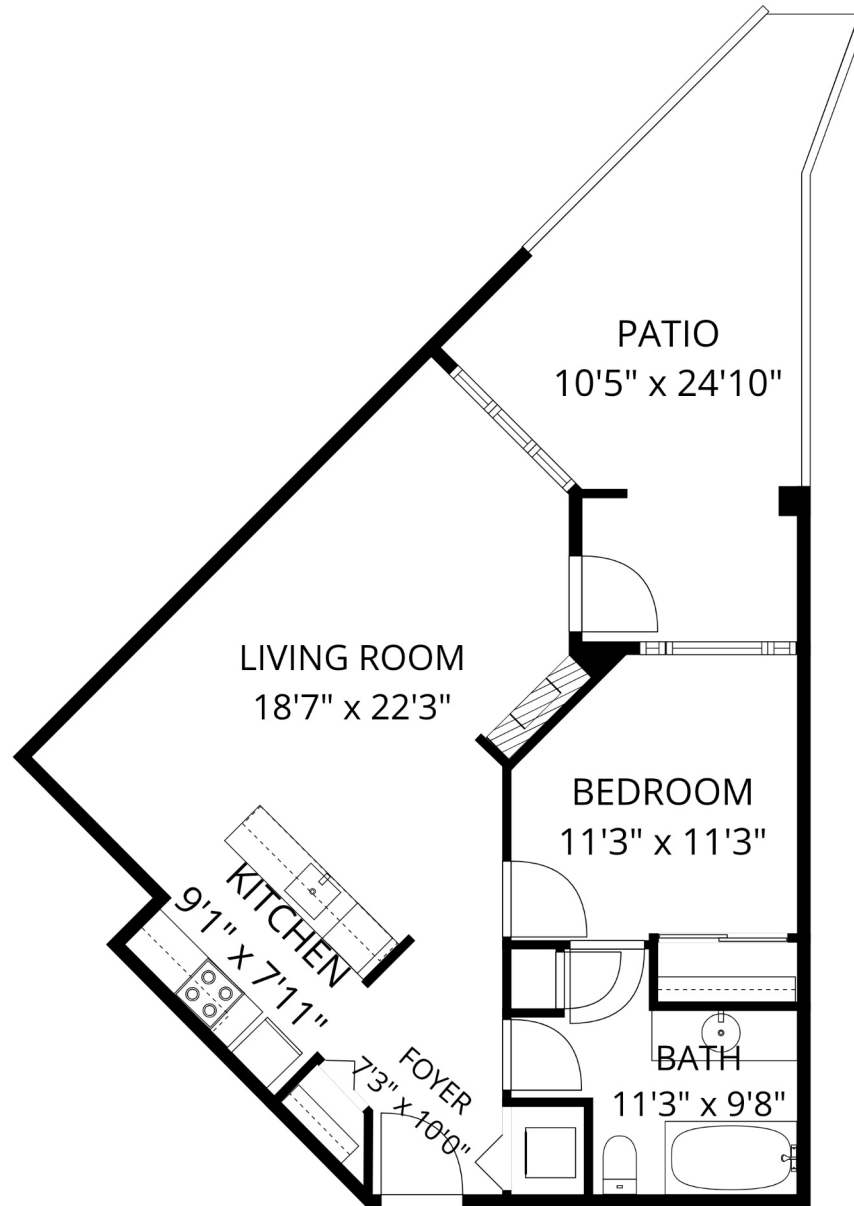

APSOURIS GROUP
— REAL ESTATE —

8880 202 St. #112

Daniel White
604-378-8955
calldaniel@daniel-white.ca

Estimated Areas:

Main Floor: 698 sq. ft
Total: 698 Sq. Ft

Measurements and plans provided by:
SPOTLIGHT MEDIA

E&O Insured. For advertising purposes only. Not intended for architectural or construction use. Floorplan and measurements are approximate within +/- 2% tolerance.