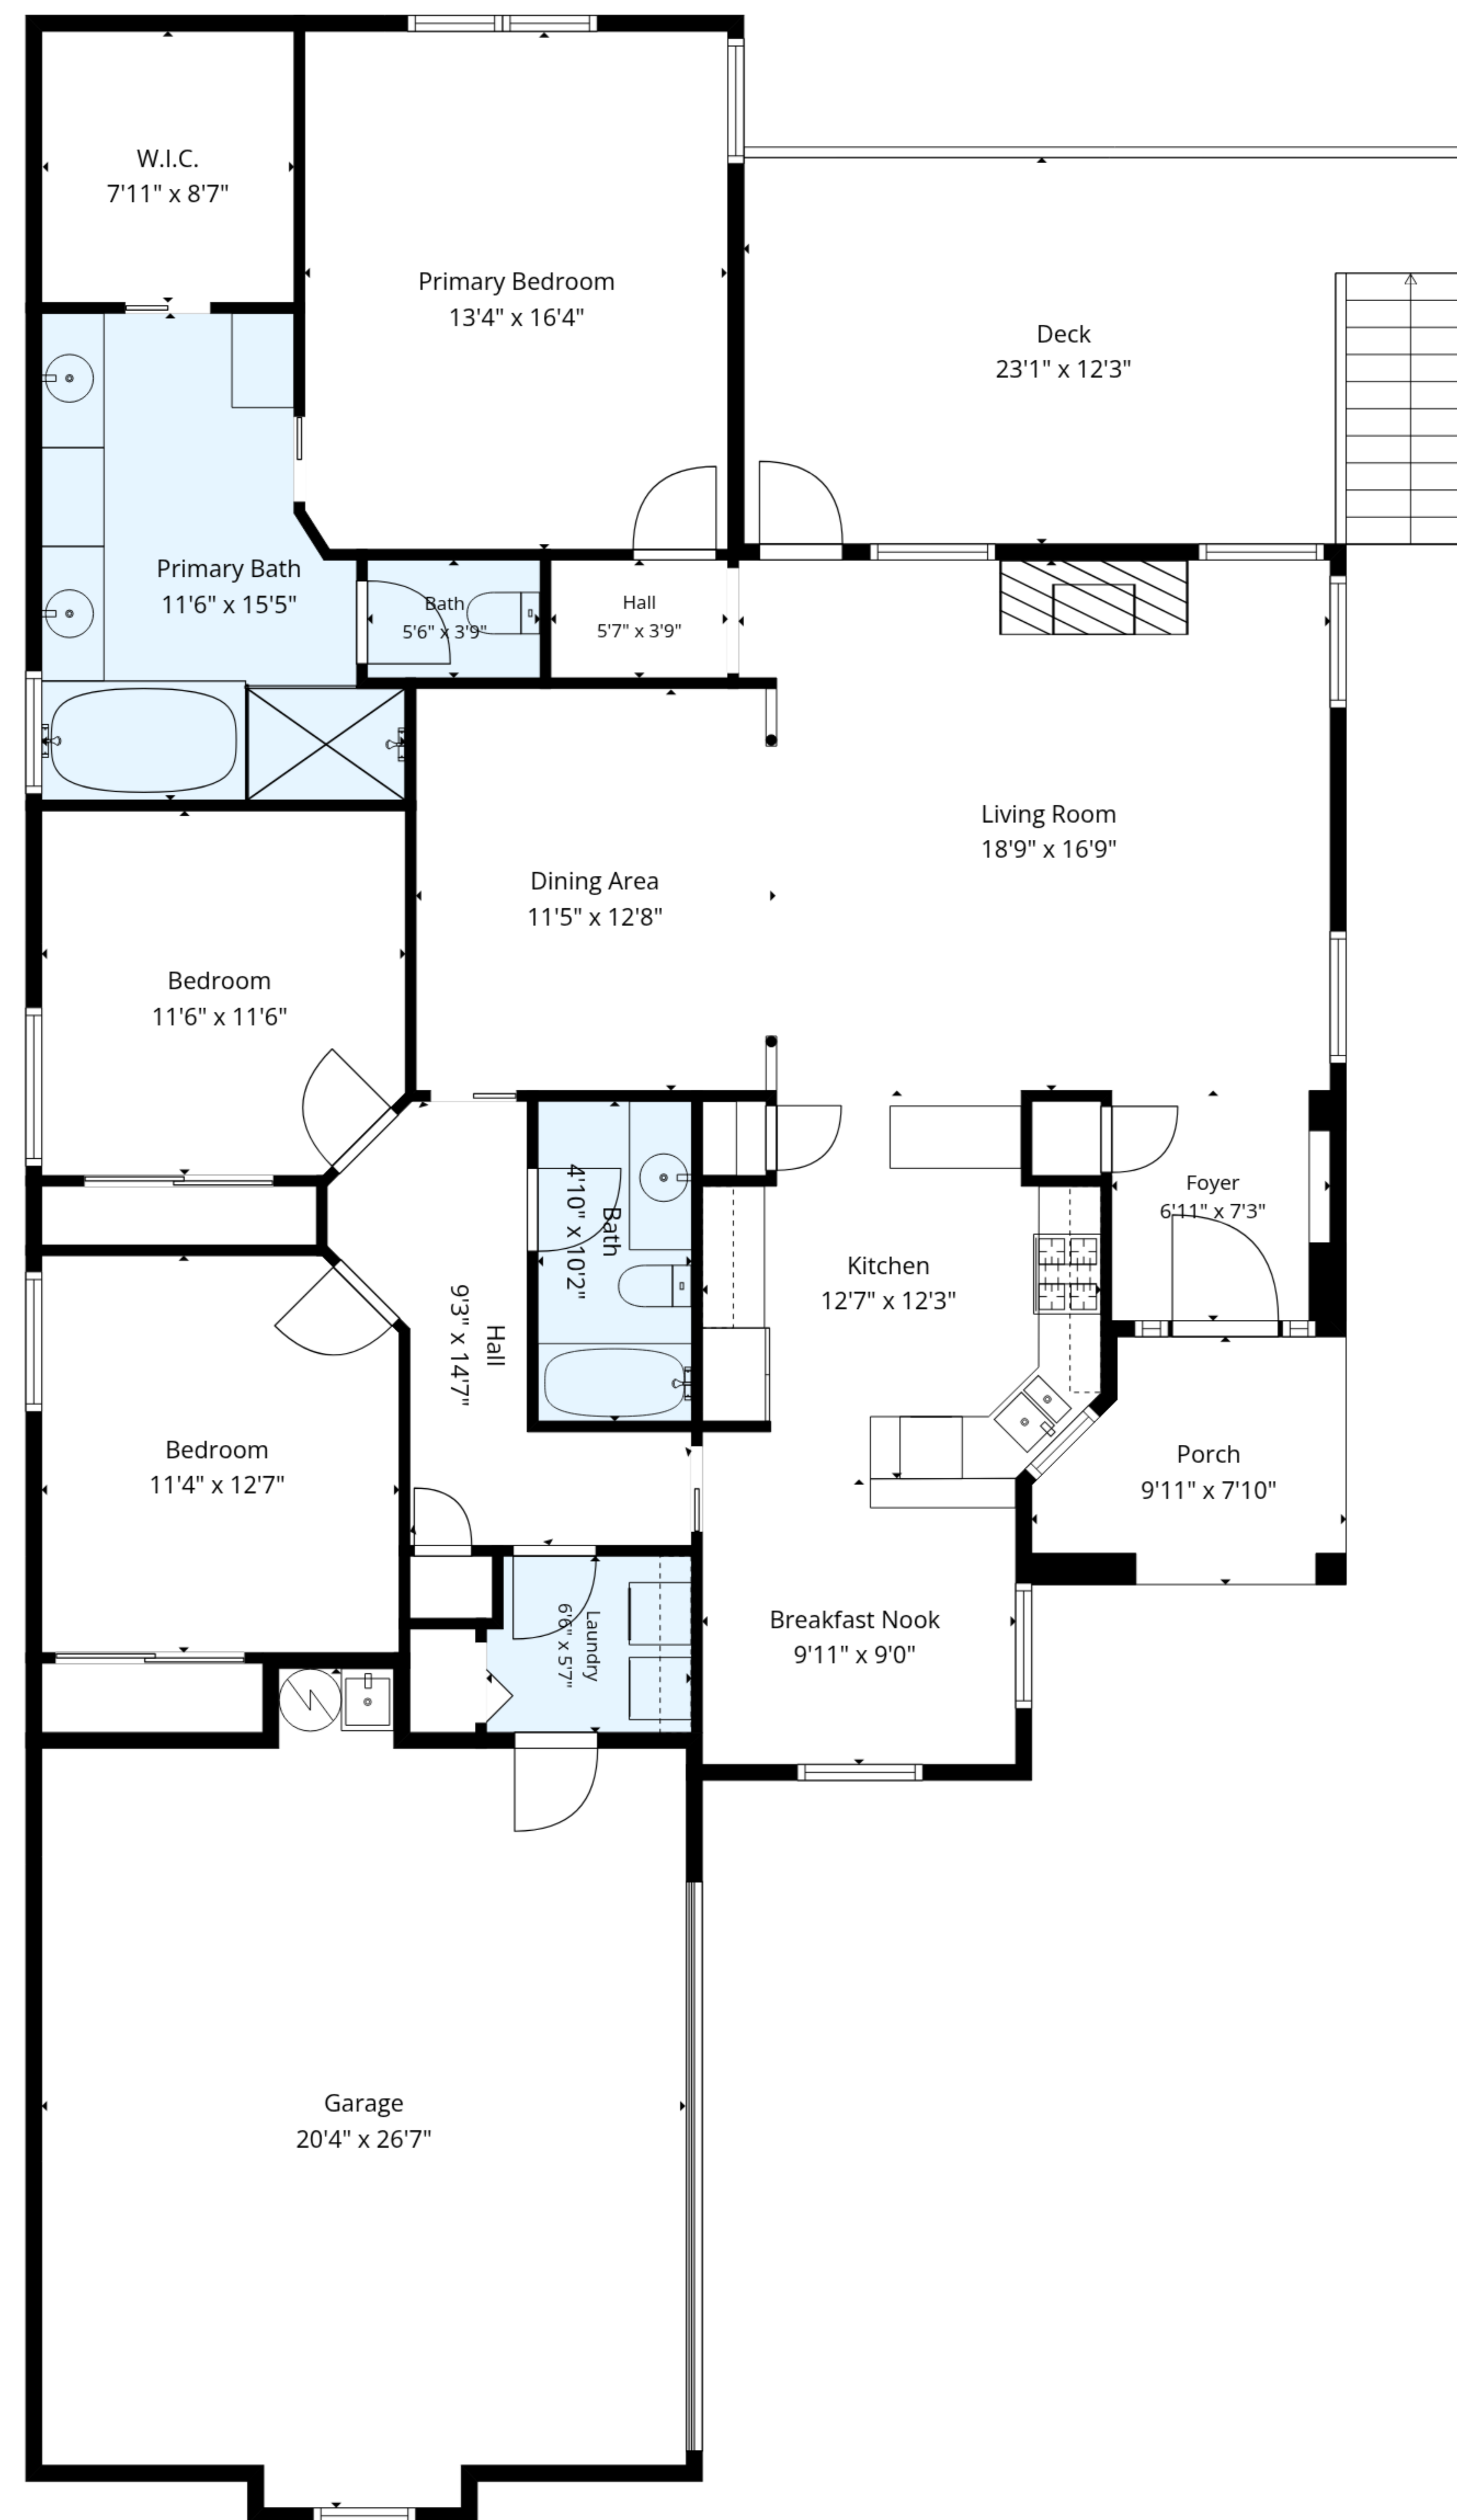

TOTAL: 1755 sq. ft
 1st floor: 1755 sq. ft
 EXCLUDED AREAS: GARAGE: 482 sq. ft, PORCH: 69 sq. ft, DECK: 280 sq. ft,
 WALLS: 131 sq. ft

TOTAL: 1755 sq. ft
 1st floor: 1755 sq. ft
 EXCLUDED AREAS: GARAGE: 482 sq. ft, PORCH: 69 sq. ft, DECK: 280 sq. ft,
 WALLS: 131 sq. ft