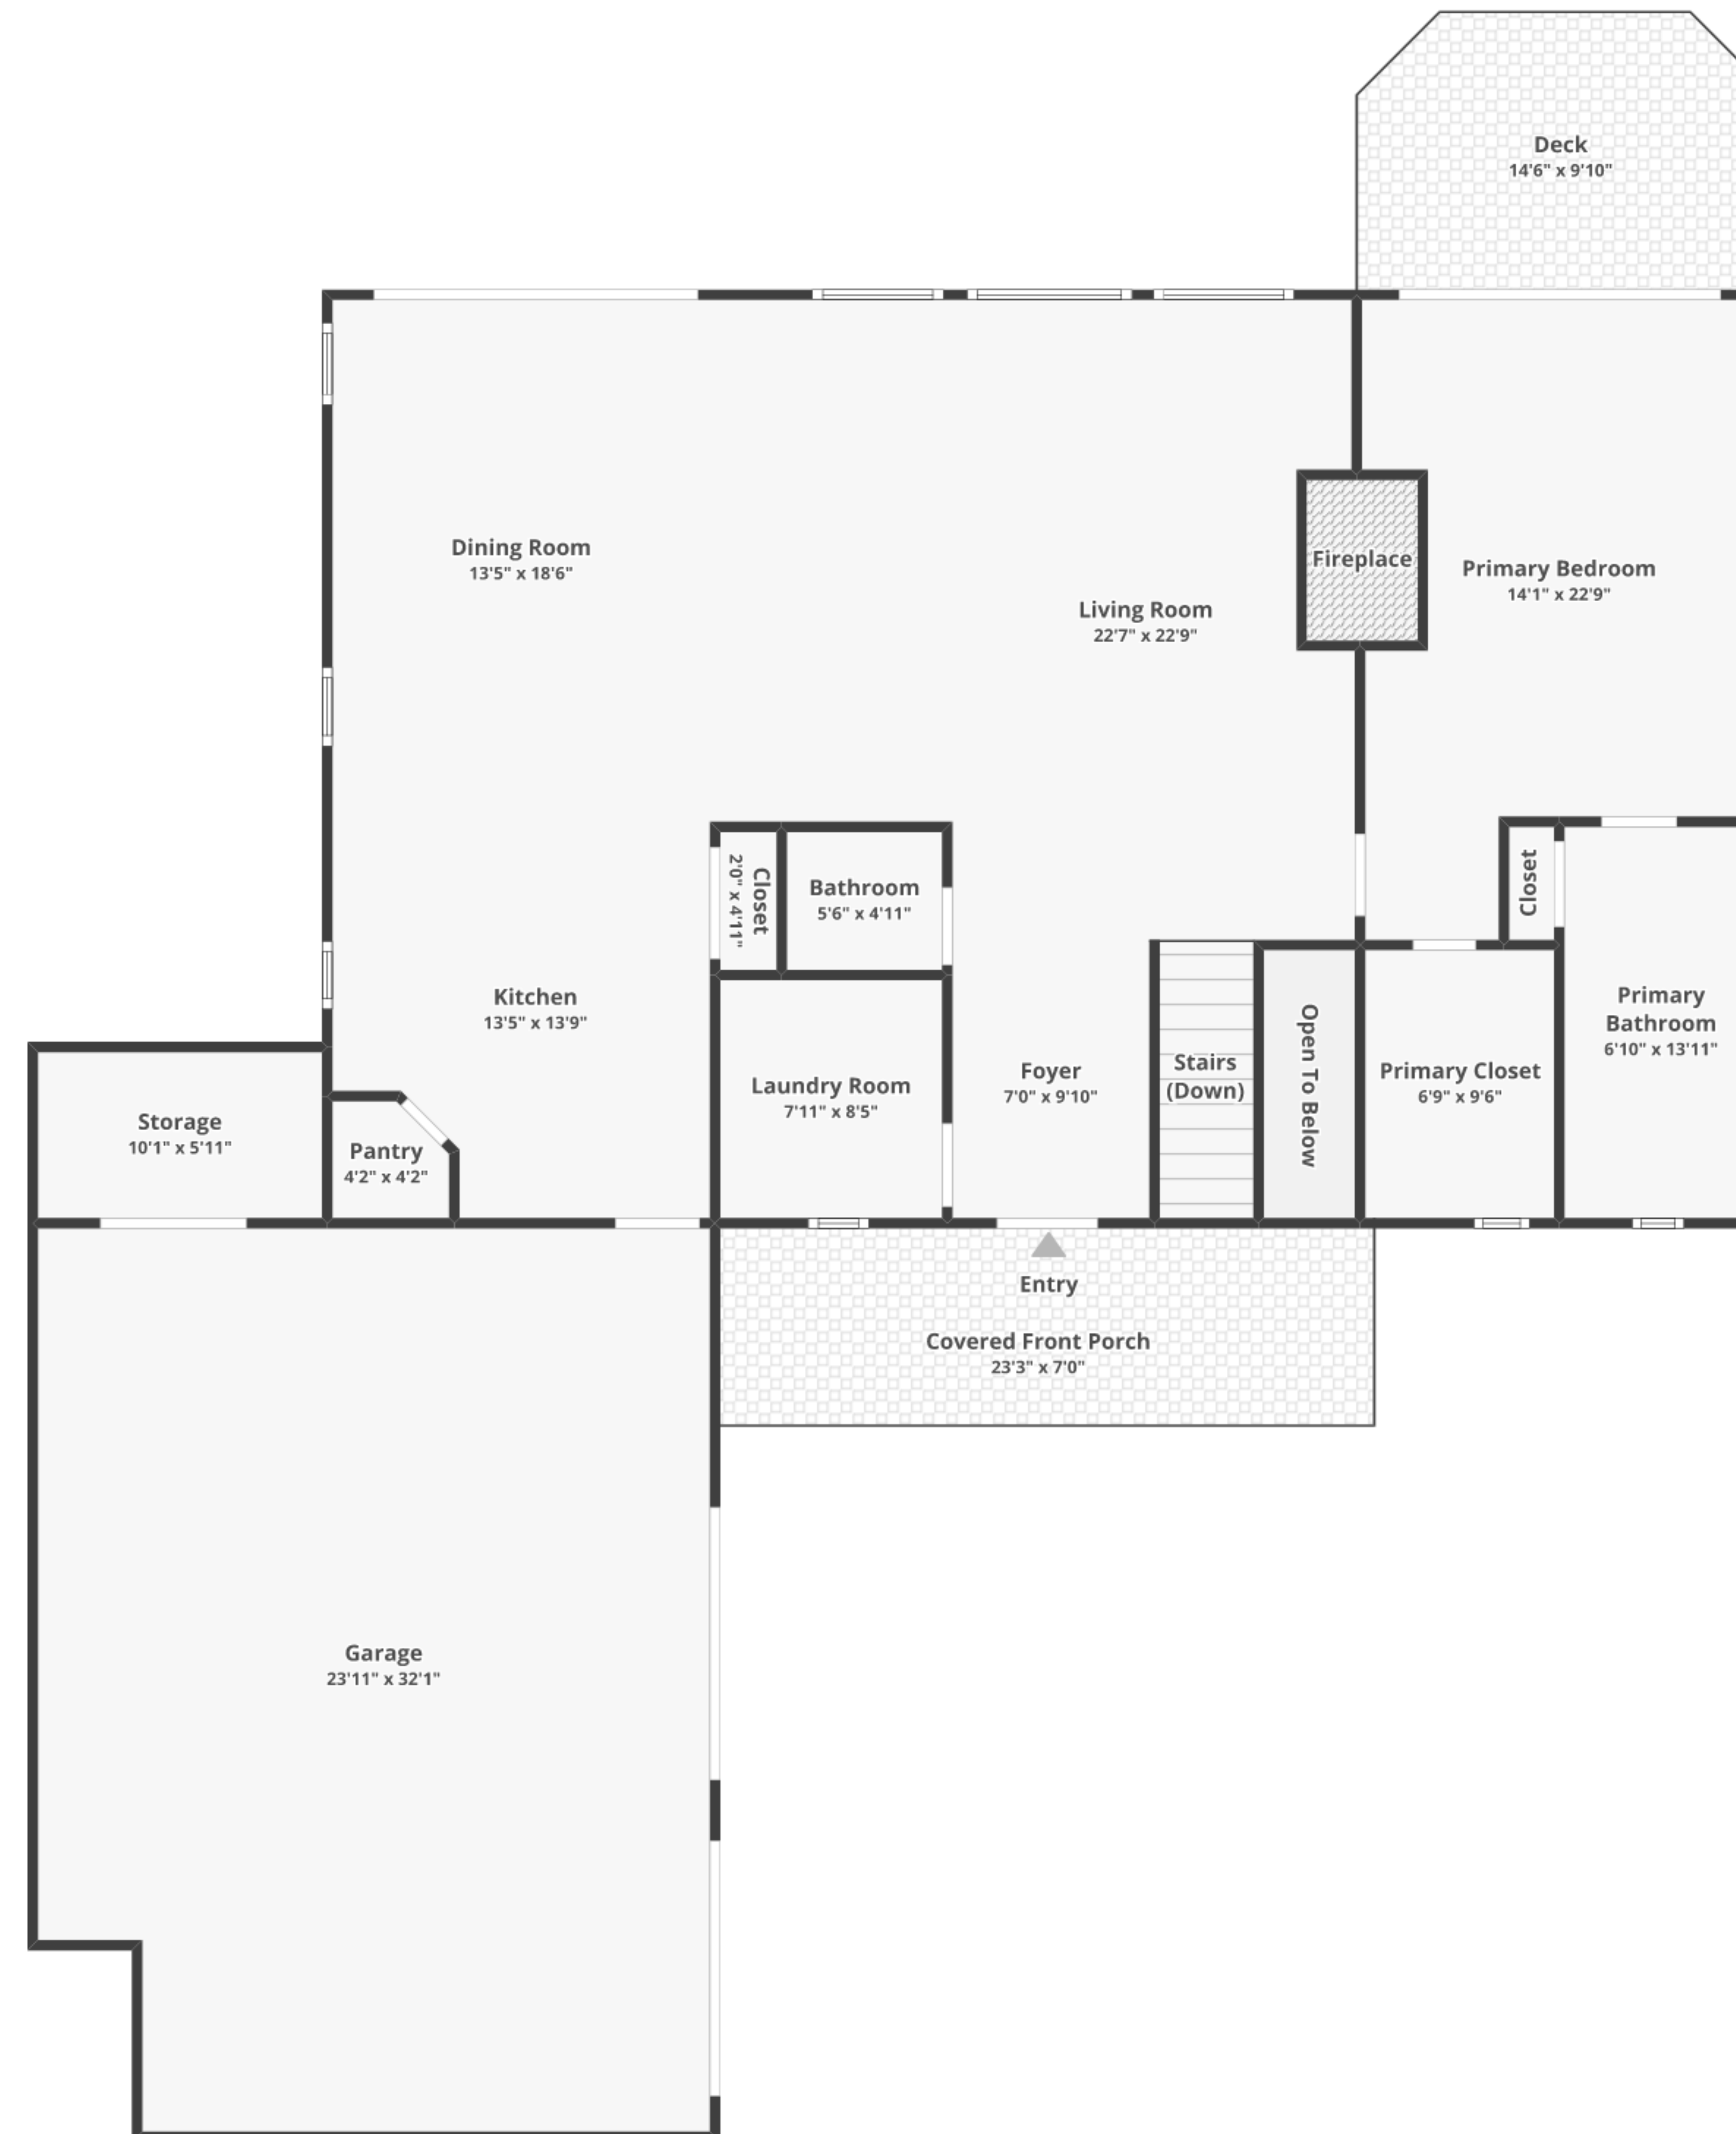

115 Keowee Overlook Rd, West Union, SC 29696

Total finished area: ~2,975.32 sq. ft.

Total unfinished area: ~354.87 sq. ft.

Floor 1

Finished area: ~1,598.83 sq. ft.

Unfinished area: ~22.41 sq. ft.