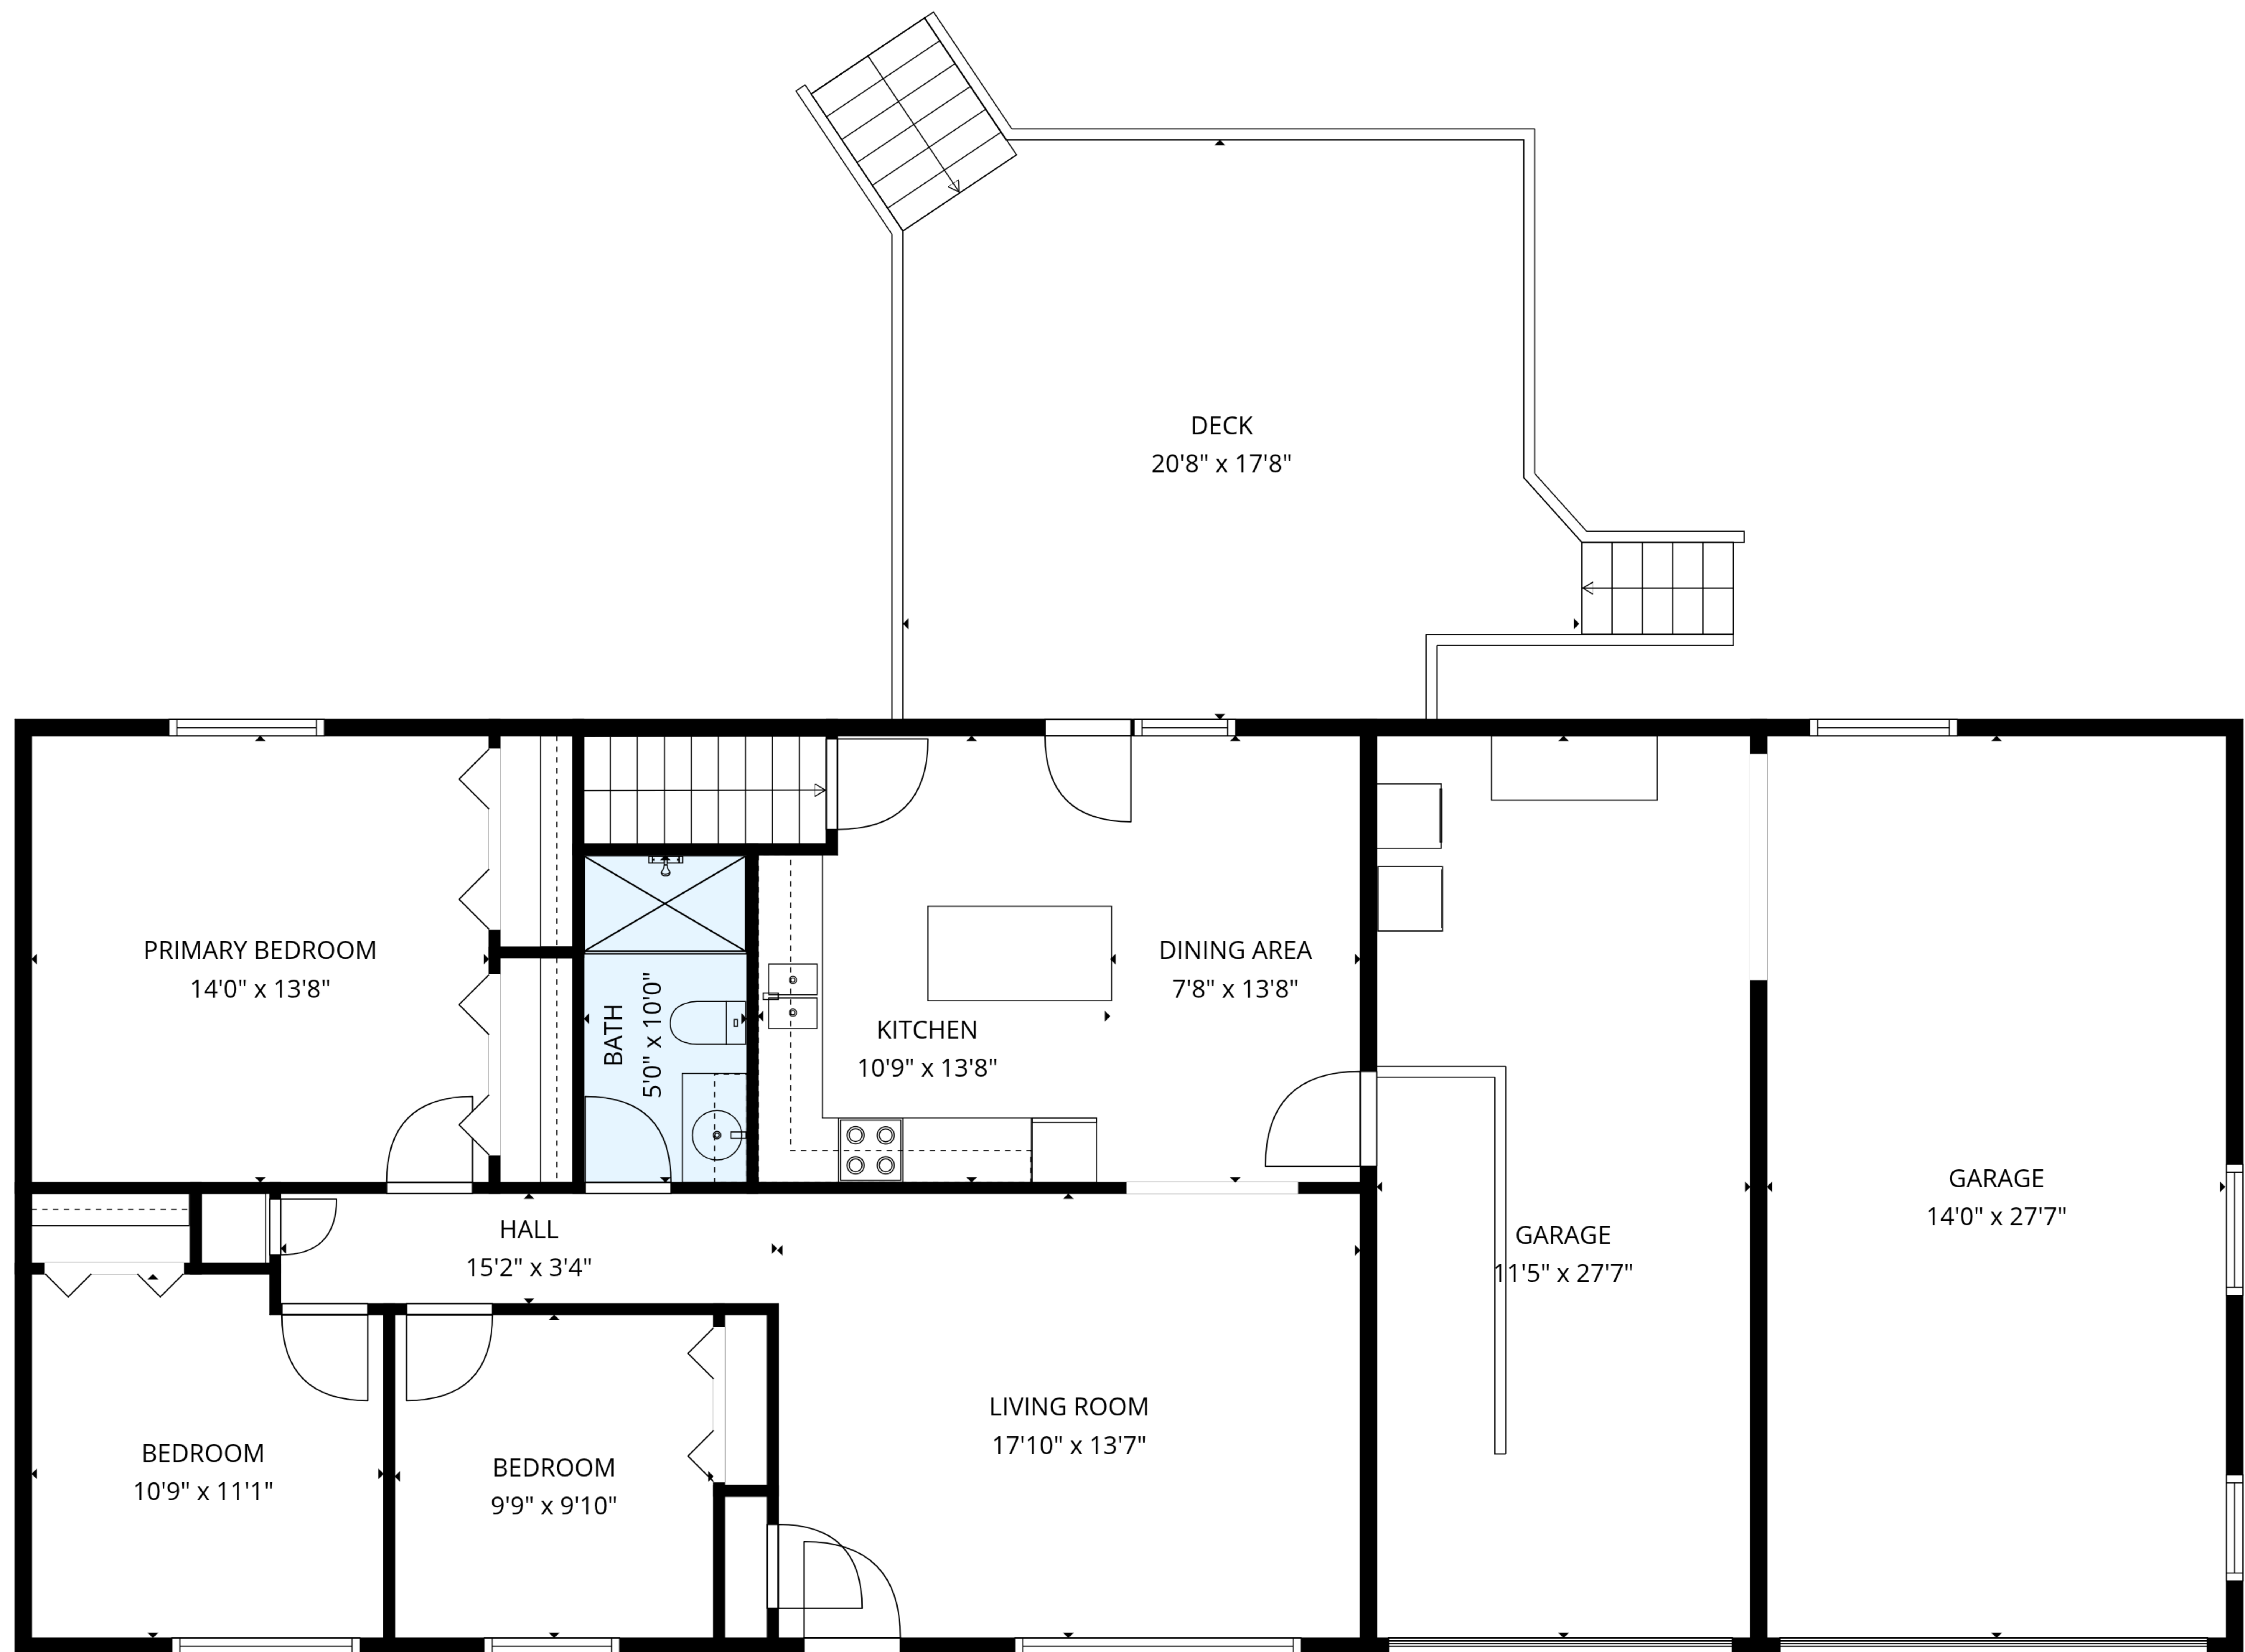

TOTAL: 1118 sq. ft

Basement: 0 sq. ft, 1st floor: 1118 sq. ft

EXCLUDED AREAS: RECREATION ROOM: 950 sq. ft, UTILITY: 168 sq. ft, GARAGE: 701 sq. ft,
DECK: 363 sq. ft, WALLS: 192 sq. ft

MEASUREMENTS ARE DEEMED RELIABLE BUT ARE NOT GUARANTEED.

1st floor

Basement

TOTAL: 1118 sq. ft

Basement: 0 sq. ft, 1st floor: 1118 sq. ft

EXCLUDED AREAS: RECREATION ROOM: 950 sq. ft, UTILITY: 168 sq. ft, GARAGE: 701 sq. ft,
DECK: 363 sq. ft, WALLS: 192 sq. ft

MEASUREMENTS ARE DEEMED RELIABLE BUT ARE NOT GUARANTEED.