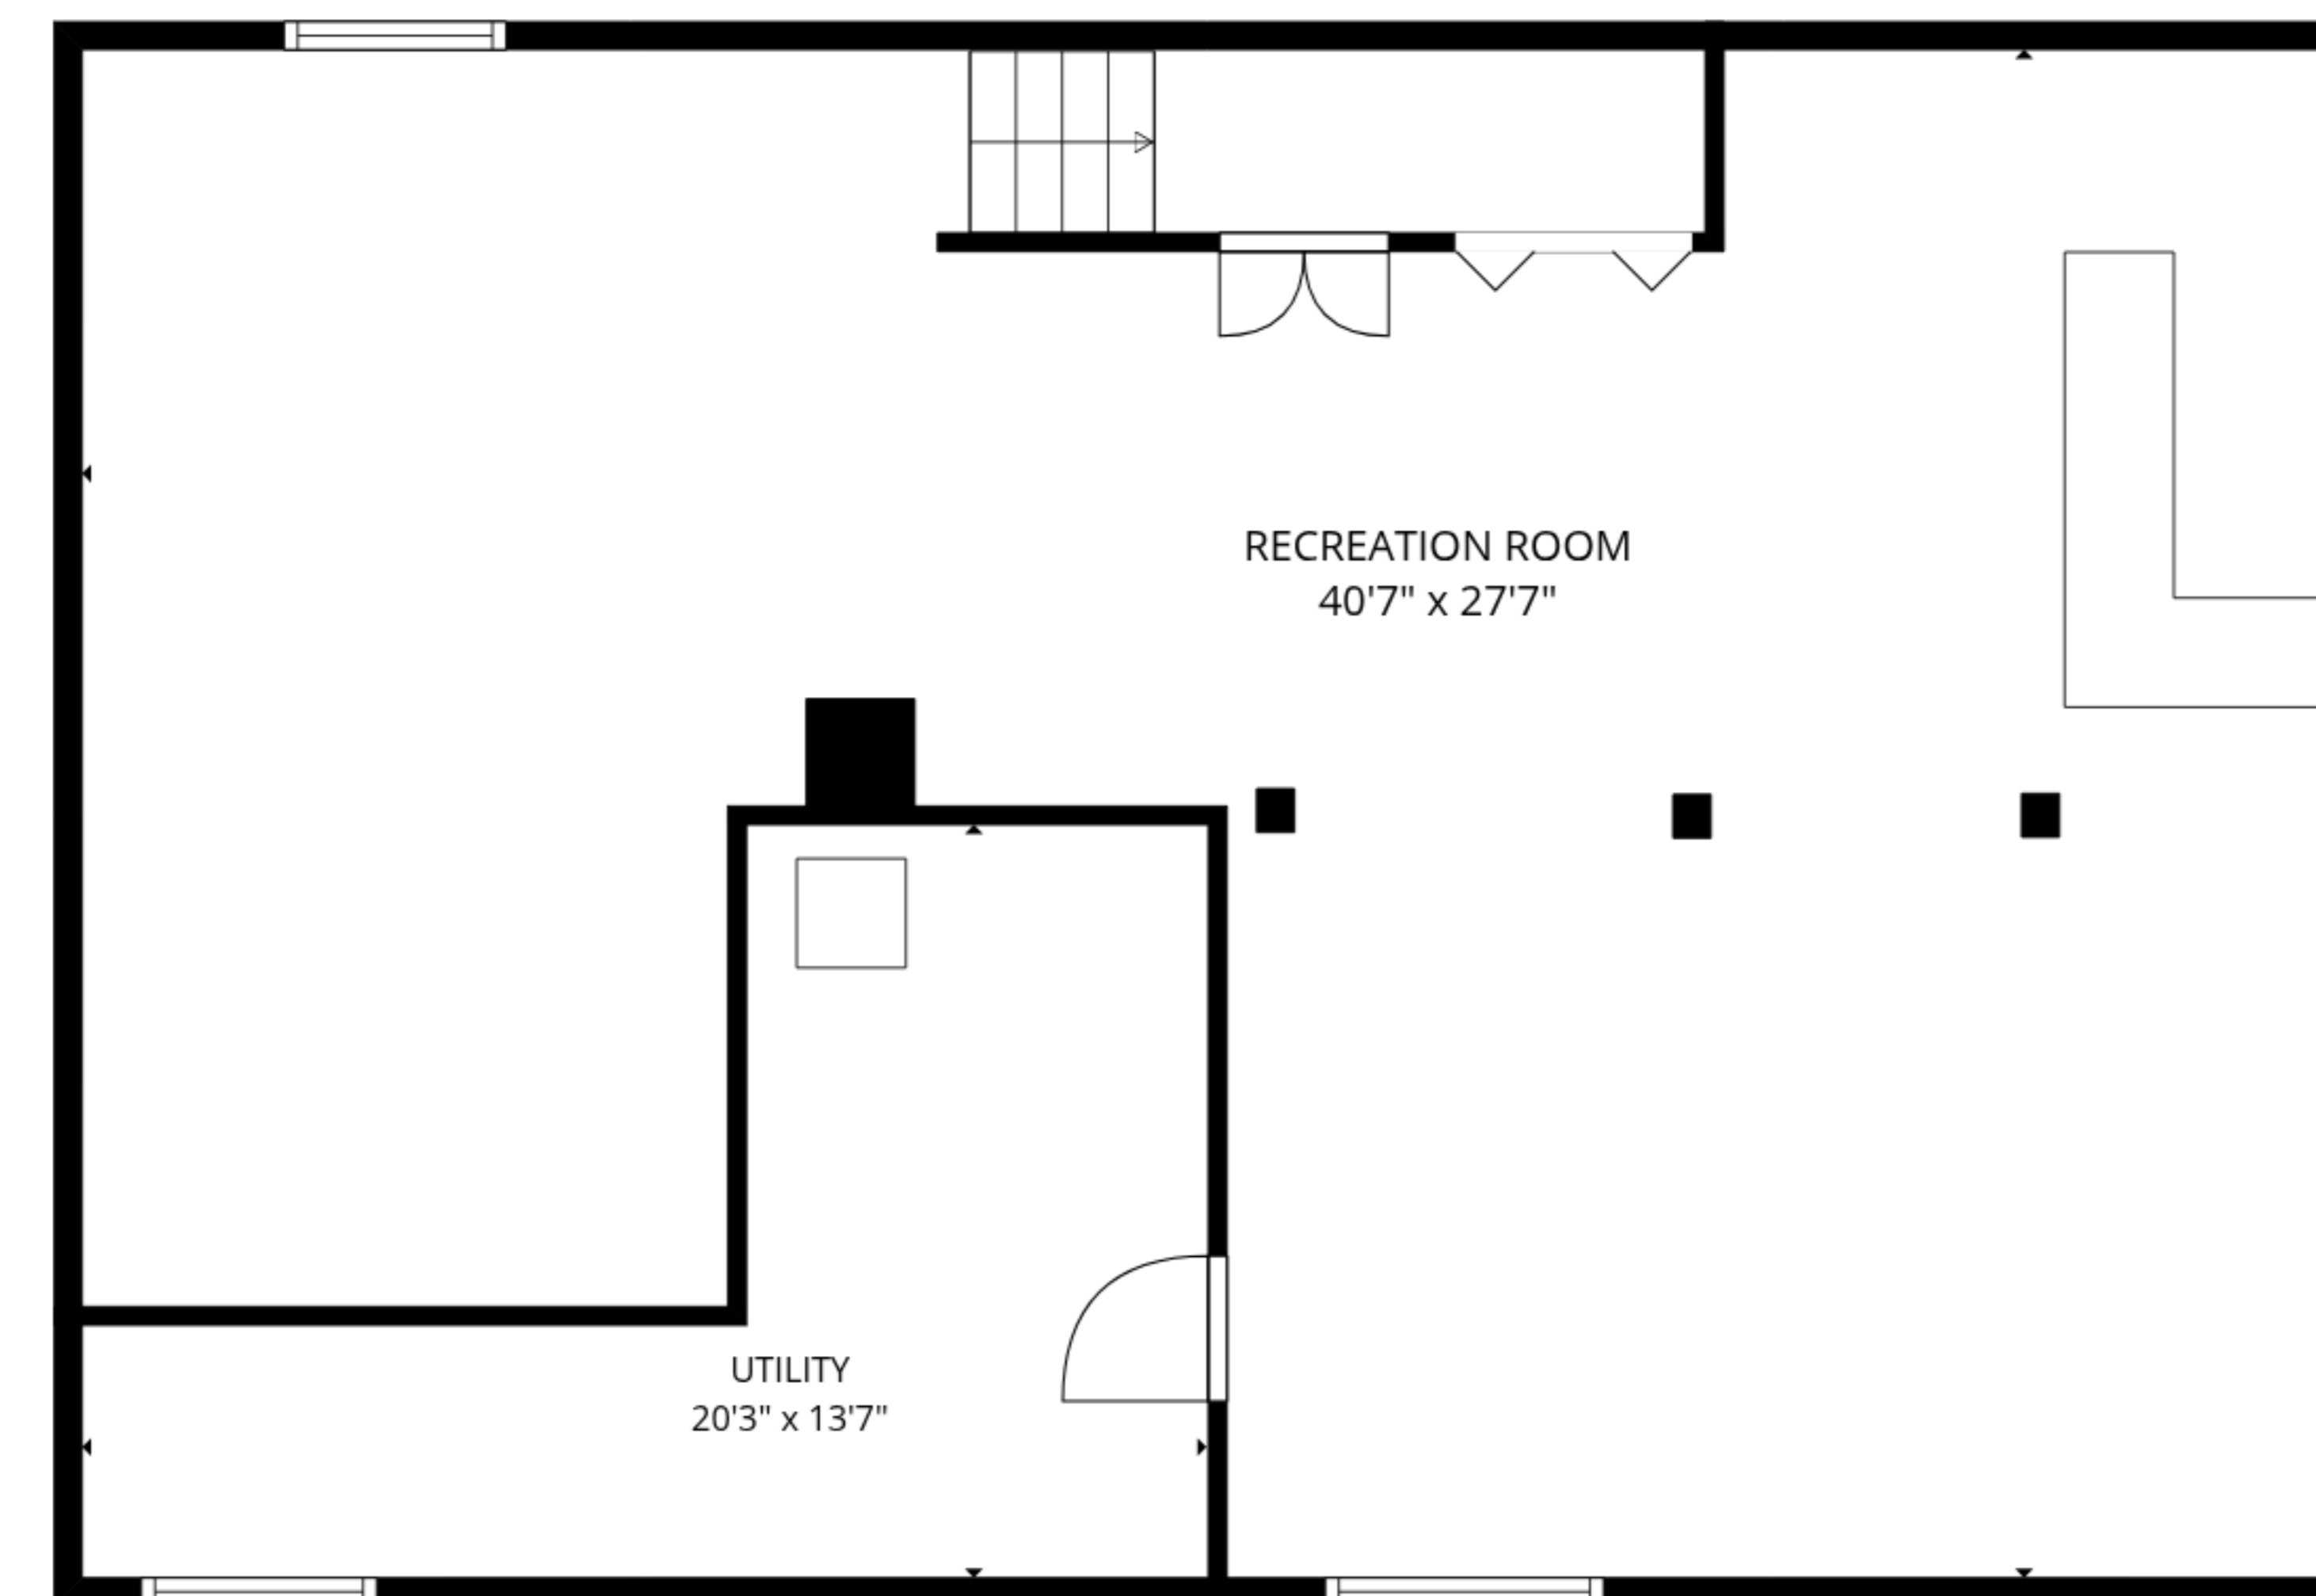

TOTAL: 1118 sq. ft

Basement: 0 sq. ft, 1st floor: 1118 sq. ft

EXCLUDED AREAS: RECREATION ROOM: 950 sq. ft, UTILITY: 168 sq. ft, GARAGE: 701 sq. ft,
DECK: 363 sq. ft, WALLS: 192 sq. ft

MEASUREMENTS ARE DEEMED RELIABLE BUT ARE NOT GUARANTEED.

1st floor

Basement

TOTAL: 1118 sq. ft

Basement: 0 sq. ft, 1st floor: 1118 sq. ft

EXCLUDED AREAS: RECREATION ROOM: 950 sq. ft, UTILITY: 168 sq. ft, GARAGE: 701 sq. ft,
DECK: 363 sq. ft, WALLS: 192 sq. ft

MEASUREMENTS ARE DEEMED RELIABLE BUT ARE NOT GUARANTEED.