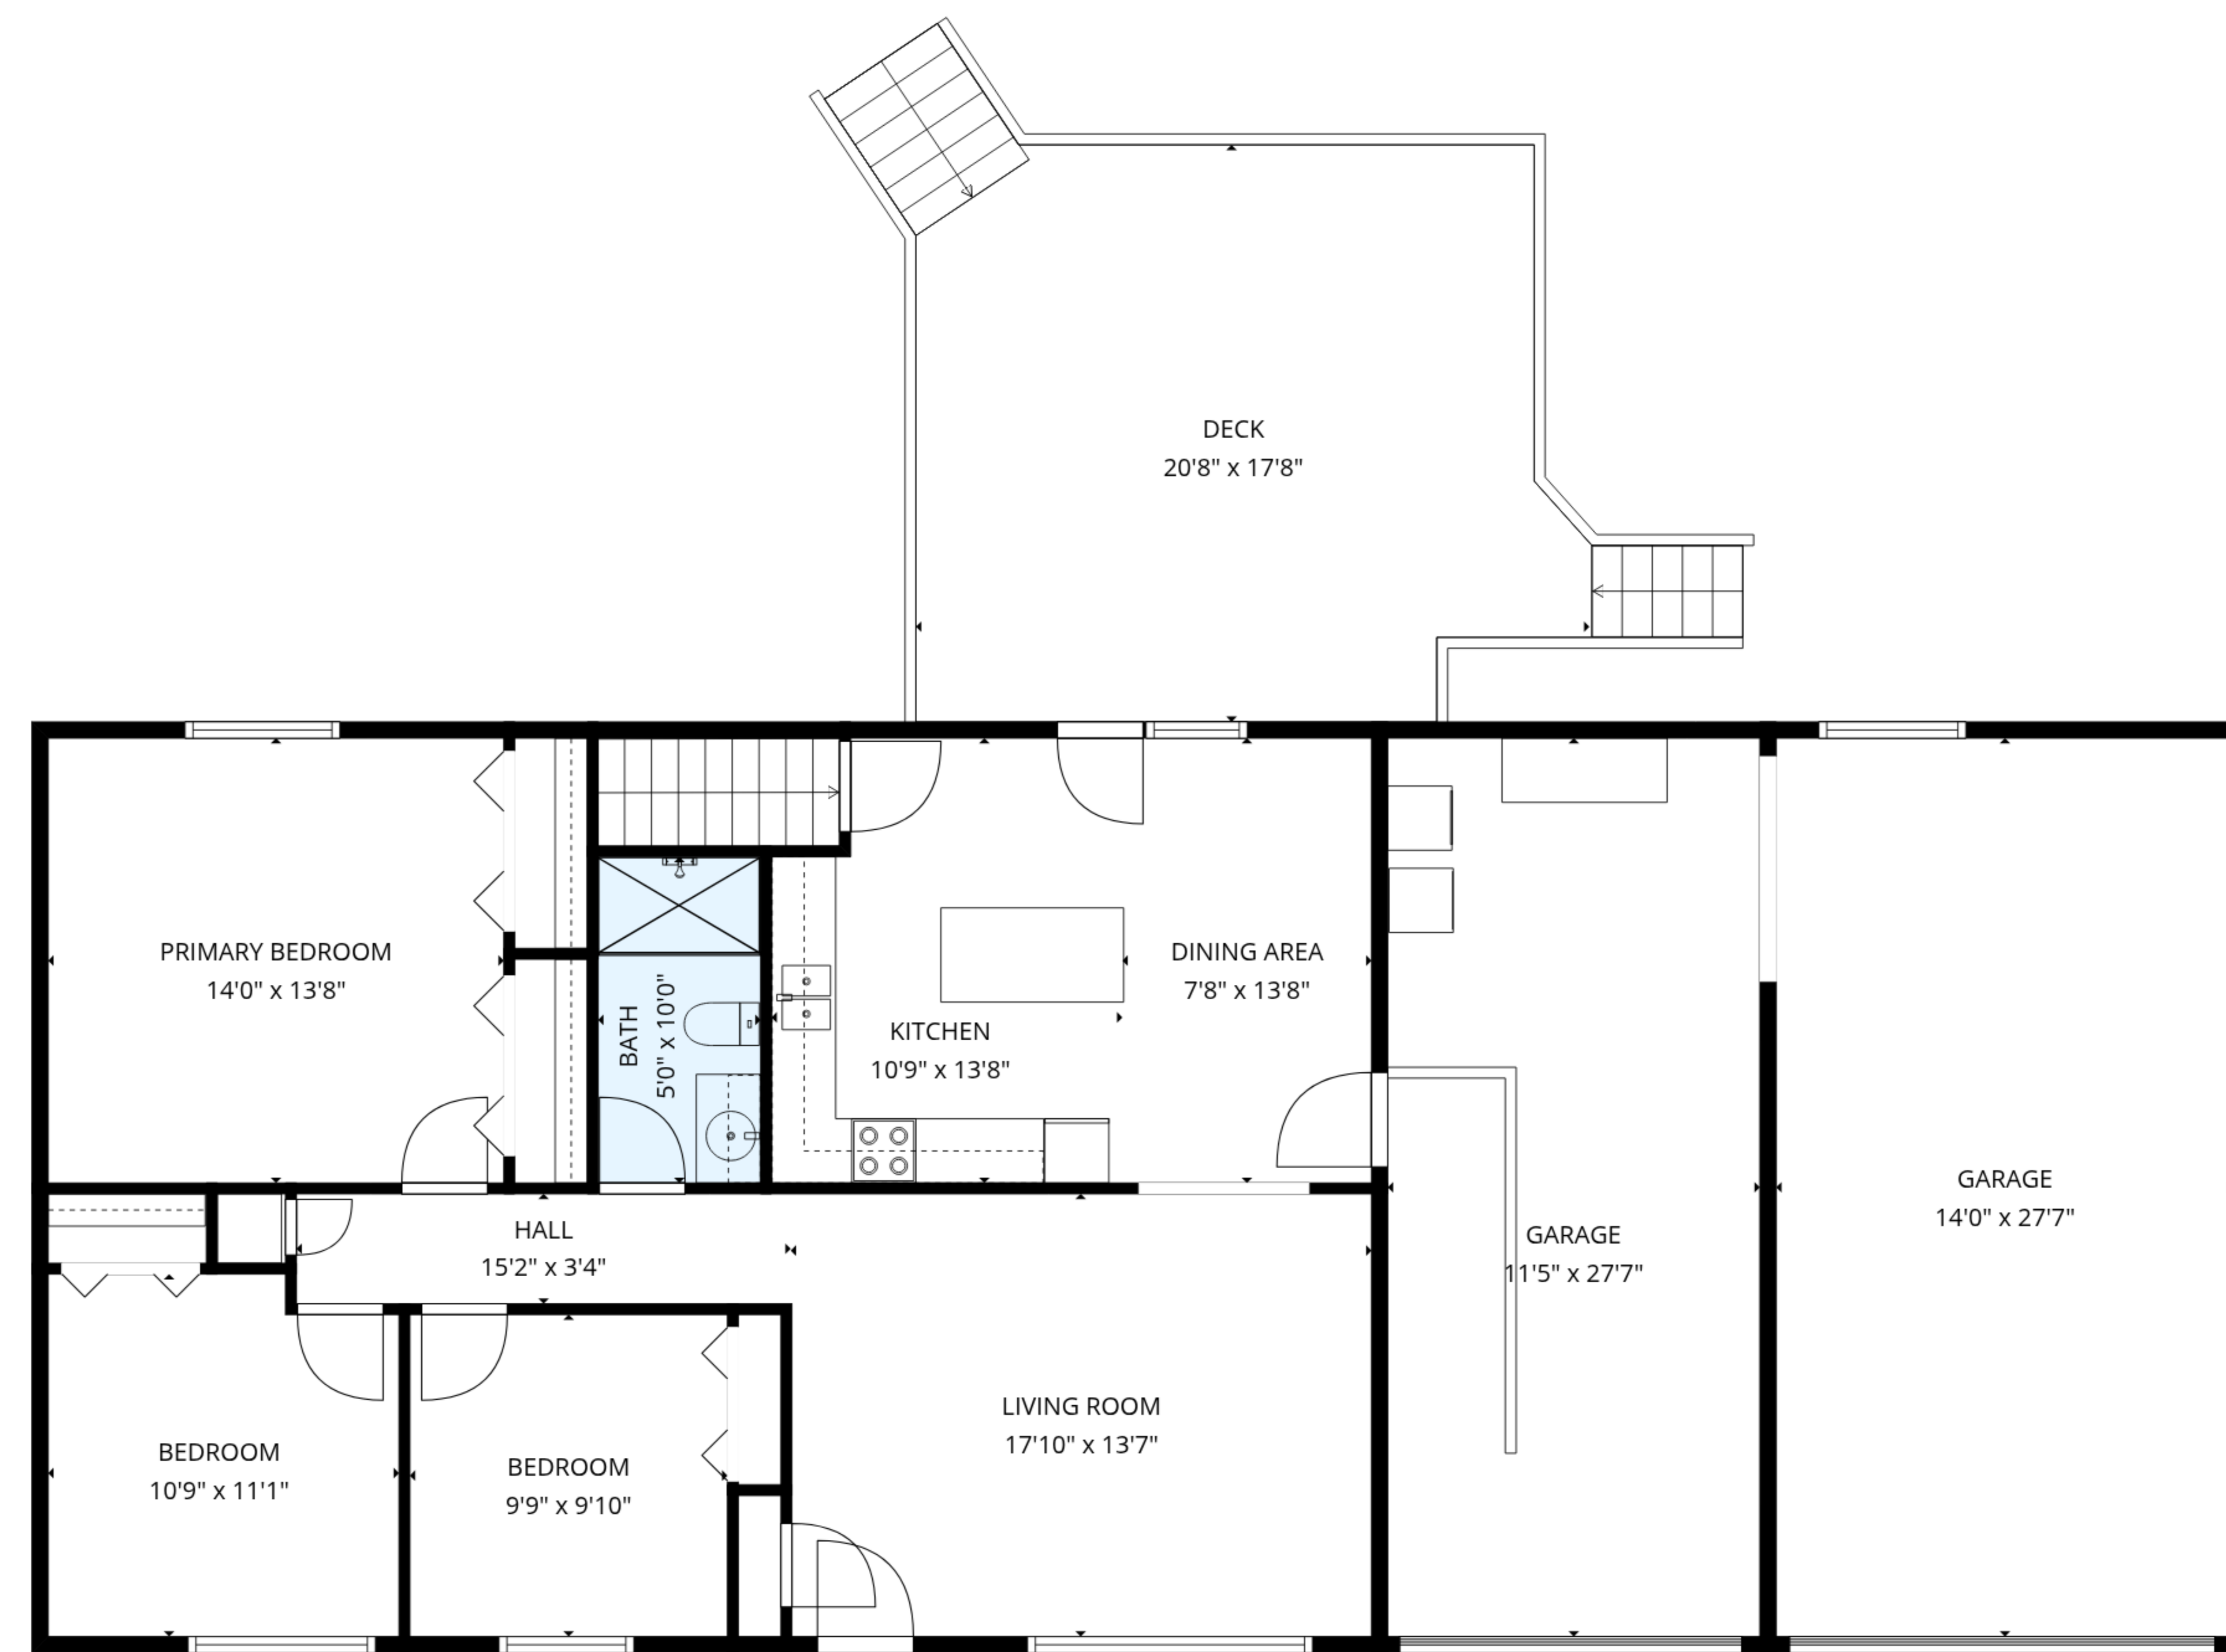

TOTAL: 1118 sq. ft

Basement: 0 sq. ft, 1st floor: 1118 sq. ft

EXCLUDED AREAS: RECREATION ROOM: 950 sq. ft, UTILITY: 168 sq. ft, GARAGE: 701 sq. ft,
DECK: 363 sq. ft, WALLS: 192 sq. ft

MEASUREMENTS ARE DEEMED RELIABLE BUT ARE NOT GUARANTEED.

1st floor

Basement

TOTAL: 1118 sq. ft

Basement: 0 sq. ft, 1st floor: 1118 sq. ft

EXCLUDED AREAS: RECREATION ROOM: 950 sq. ft, UTILITY: 168 sq. ft, GARAGE: 701 sq. ft,
DECK: 363 sq. ft, WALLS: 192 sq. ft

MEASUREMENTS ARE DEEMED RELIABLE BUT ARE NOT GUARANTEED.