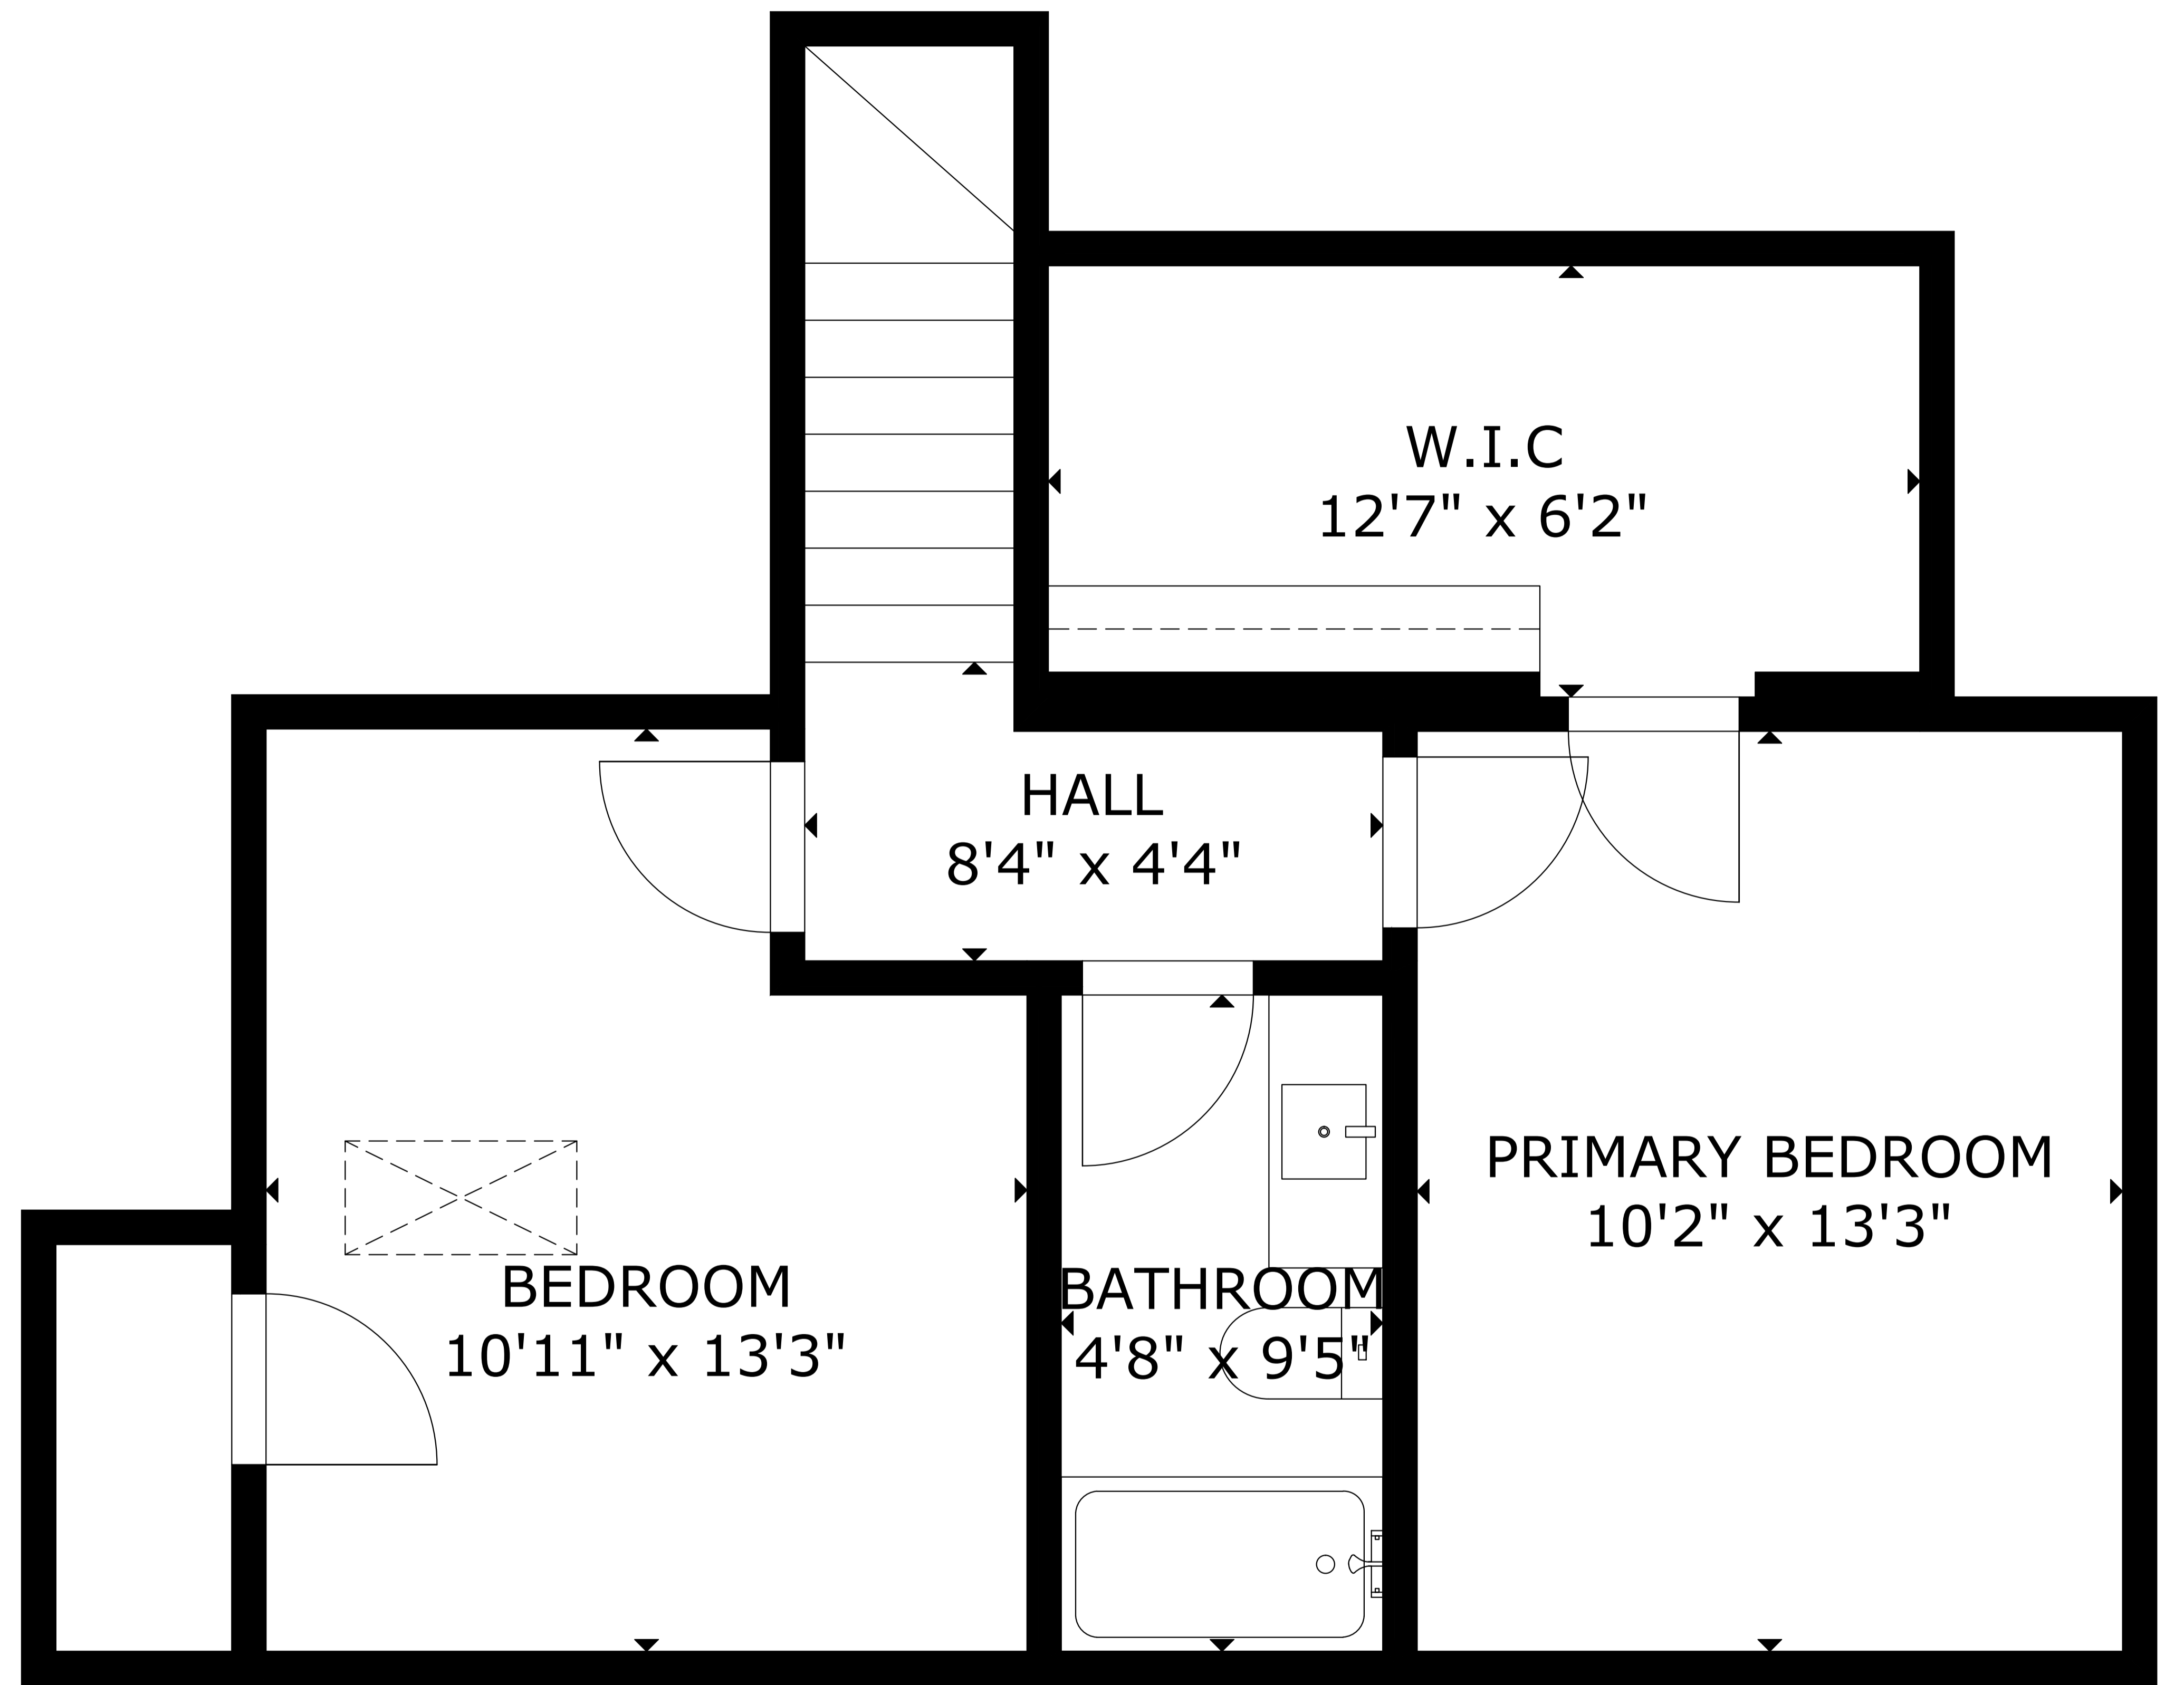

MAIN FLOOR

UPPER LEVEL 1

GROSS INTERNAL AREA
 TOTAL: 797 sq ft
 MAIN FLOOR: 308 sq ft, UPPER LEVEL 1: 489 sq ft
 SIZE AND DIMENSIONS ARE APPROXIMATE, ACTUAL MAY VARY