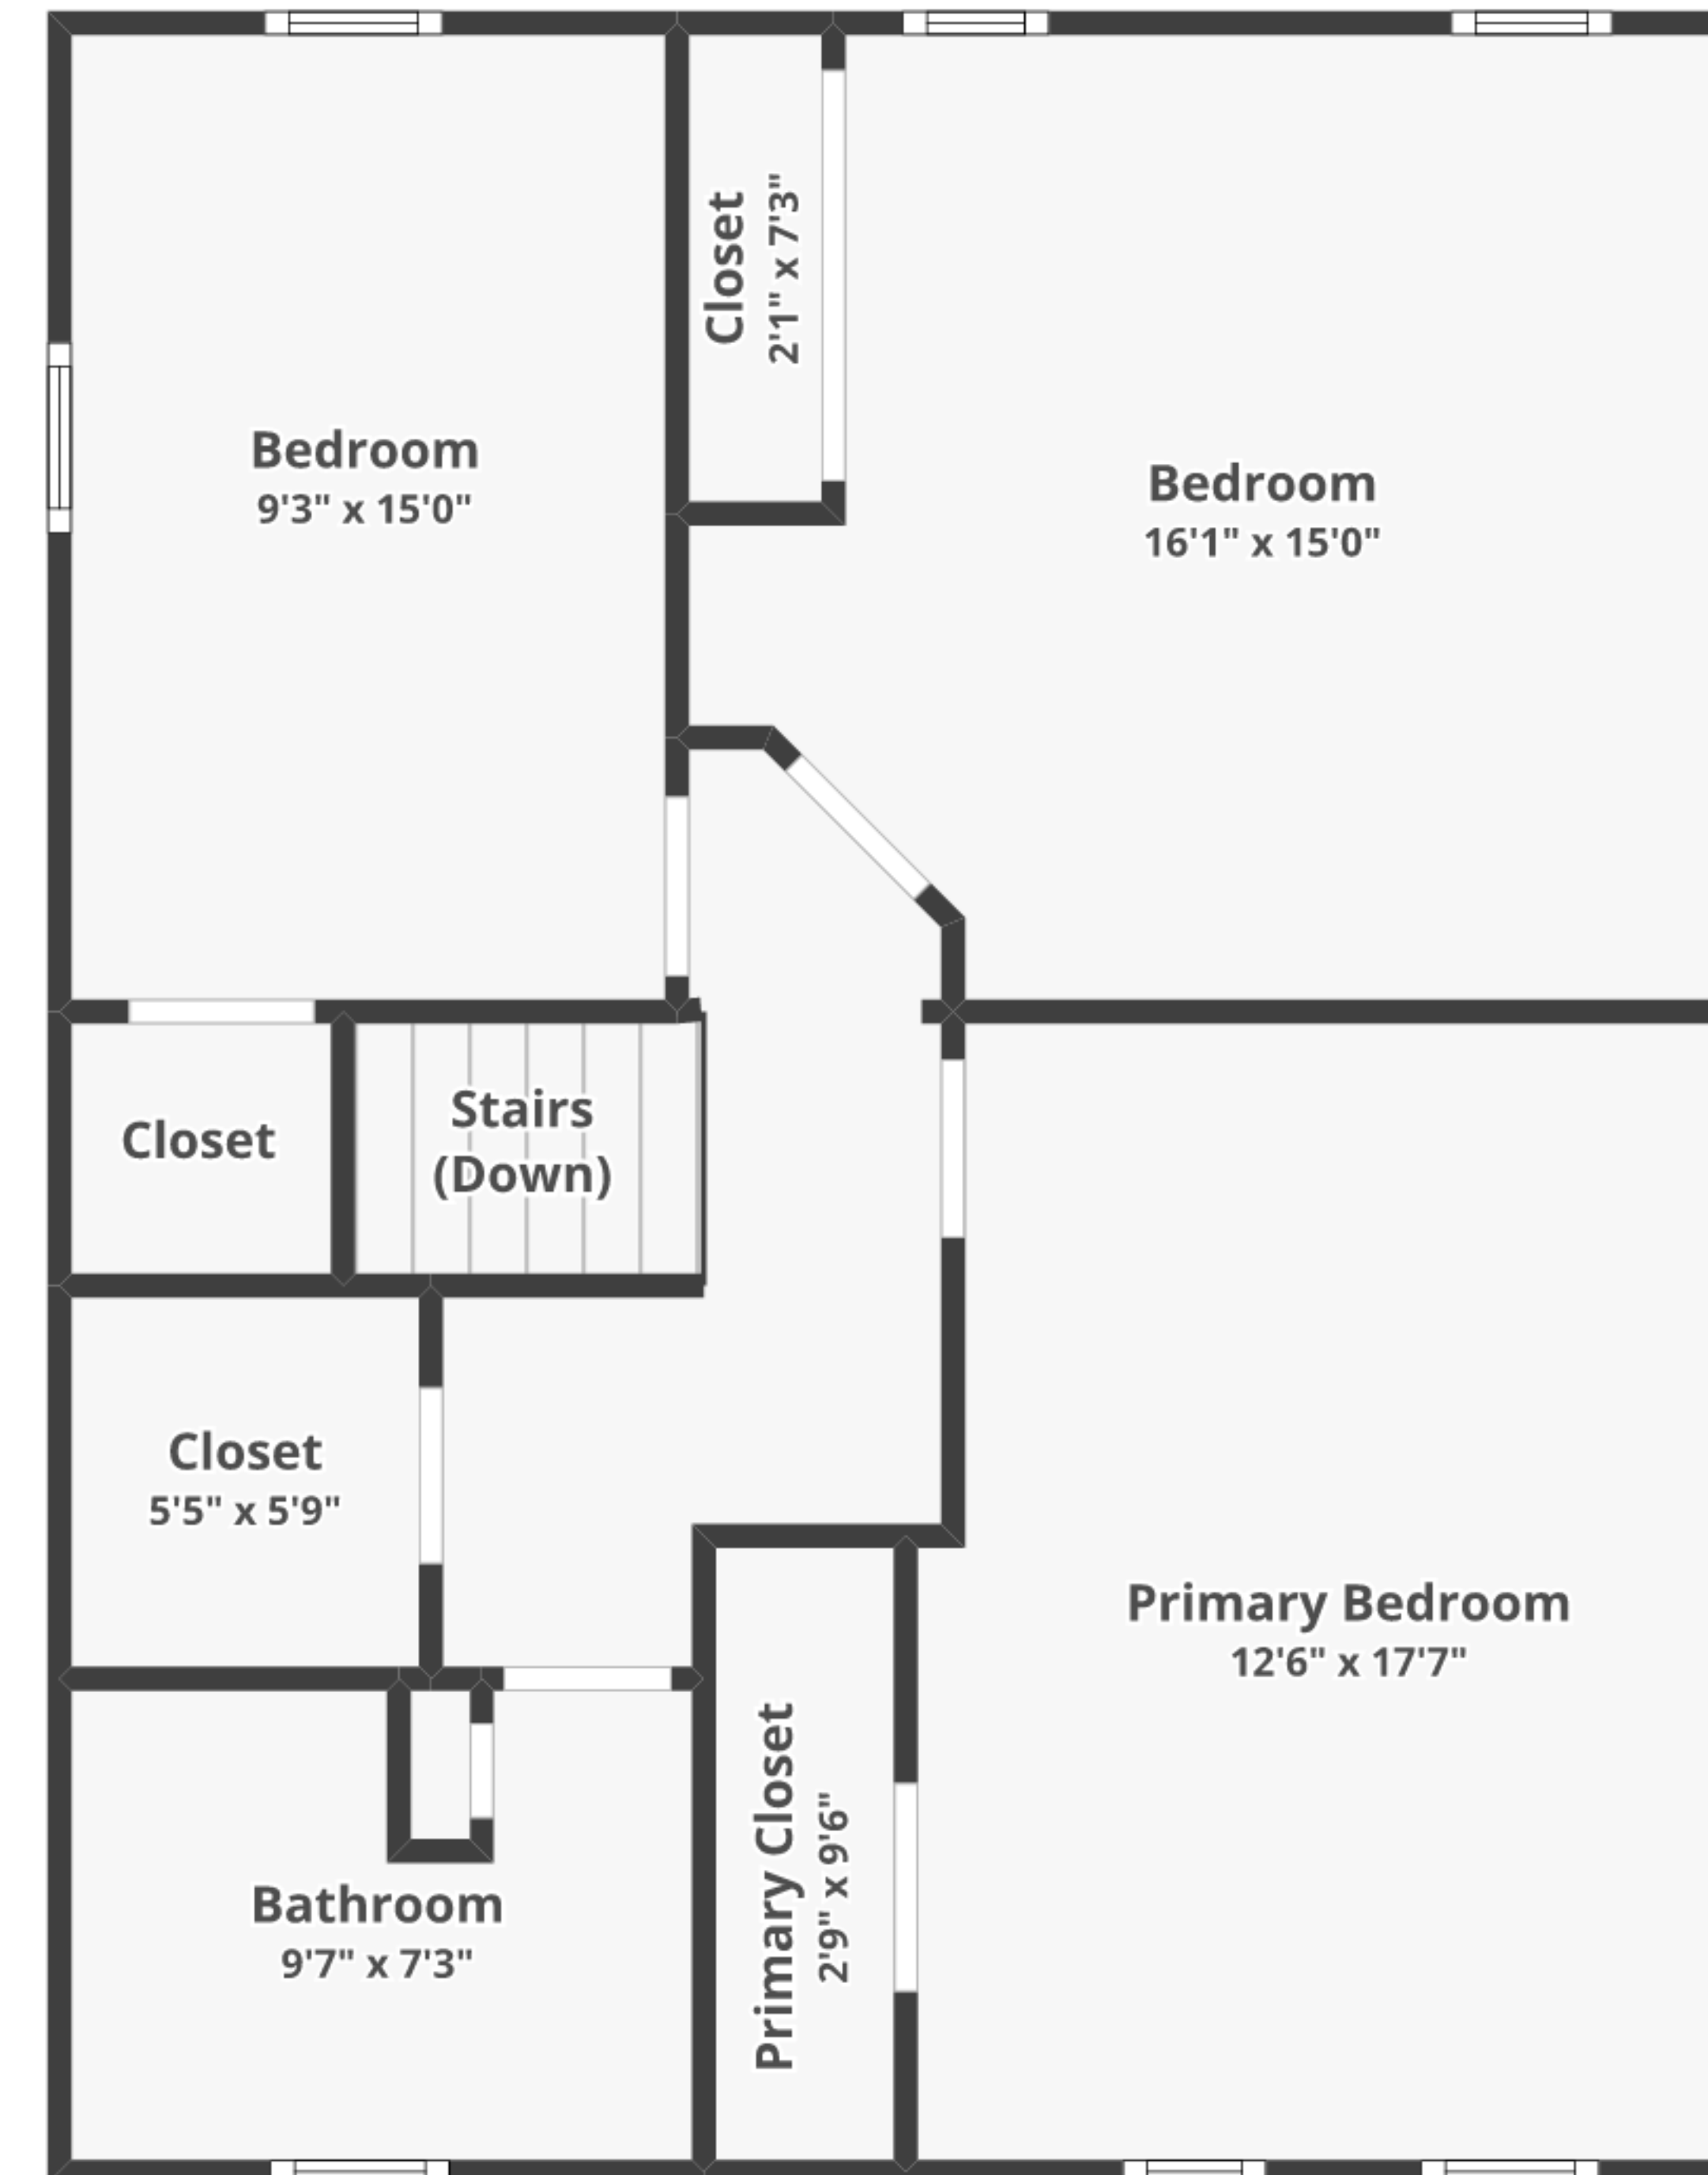

439 Main St, Oley, PA 19547

Total finished area: ~1,596.59 sq. ft.

Total unfinished area: ~ 0 sq. ft.

FLOOR 1

Finished area: ~796.19 sq. ft.

Unfinished area: ~0 sq. ft.

FLOOR 2

Finished area: ~800.4 sq. ft.

Unfinished area: ~0 sq. ft.