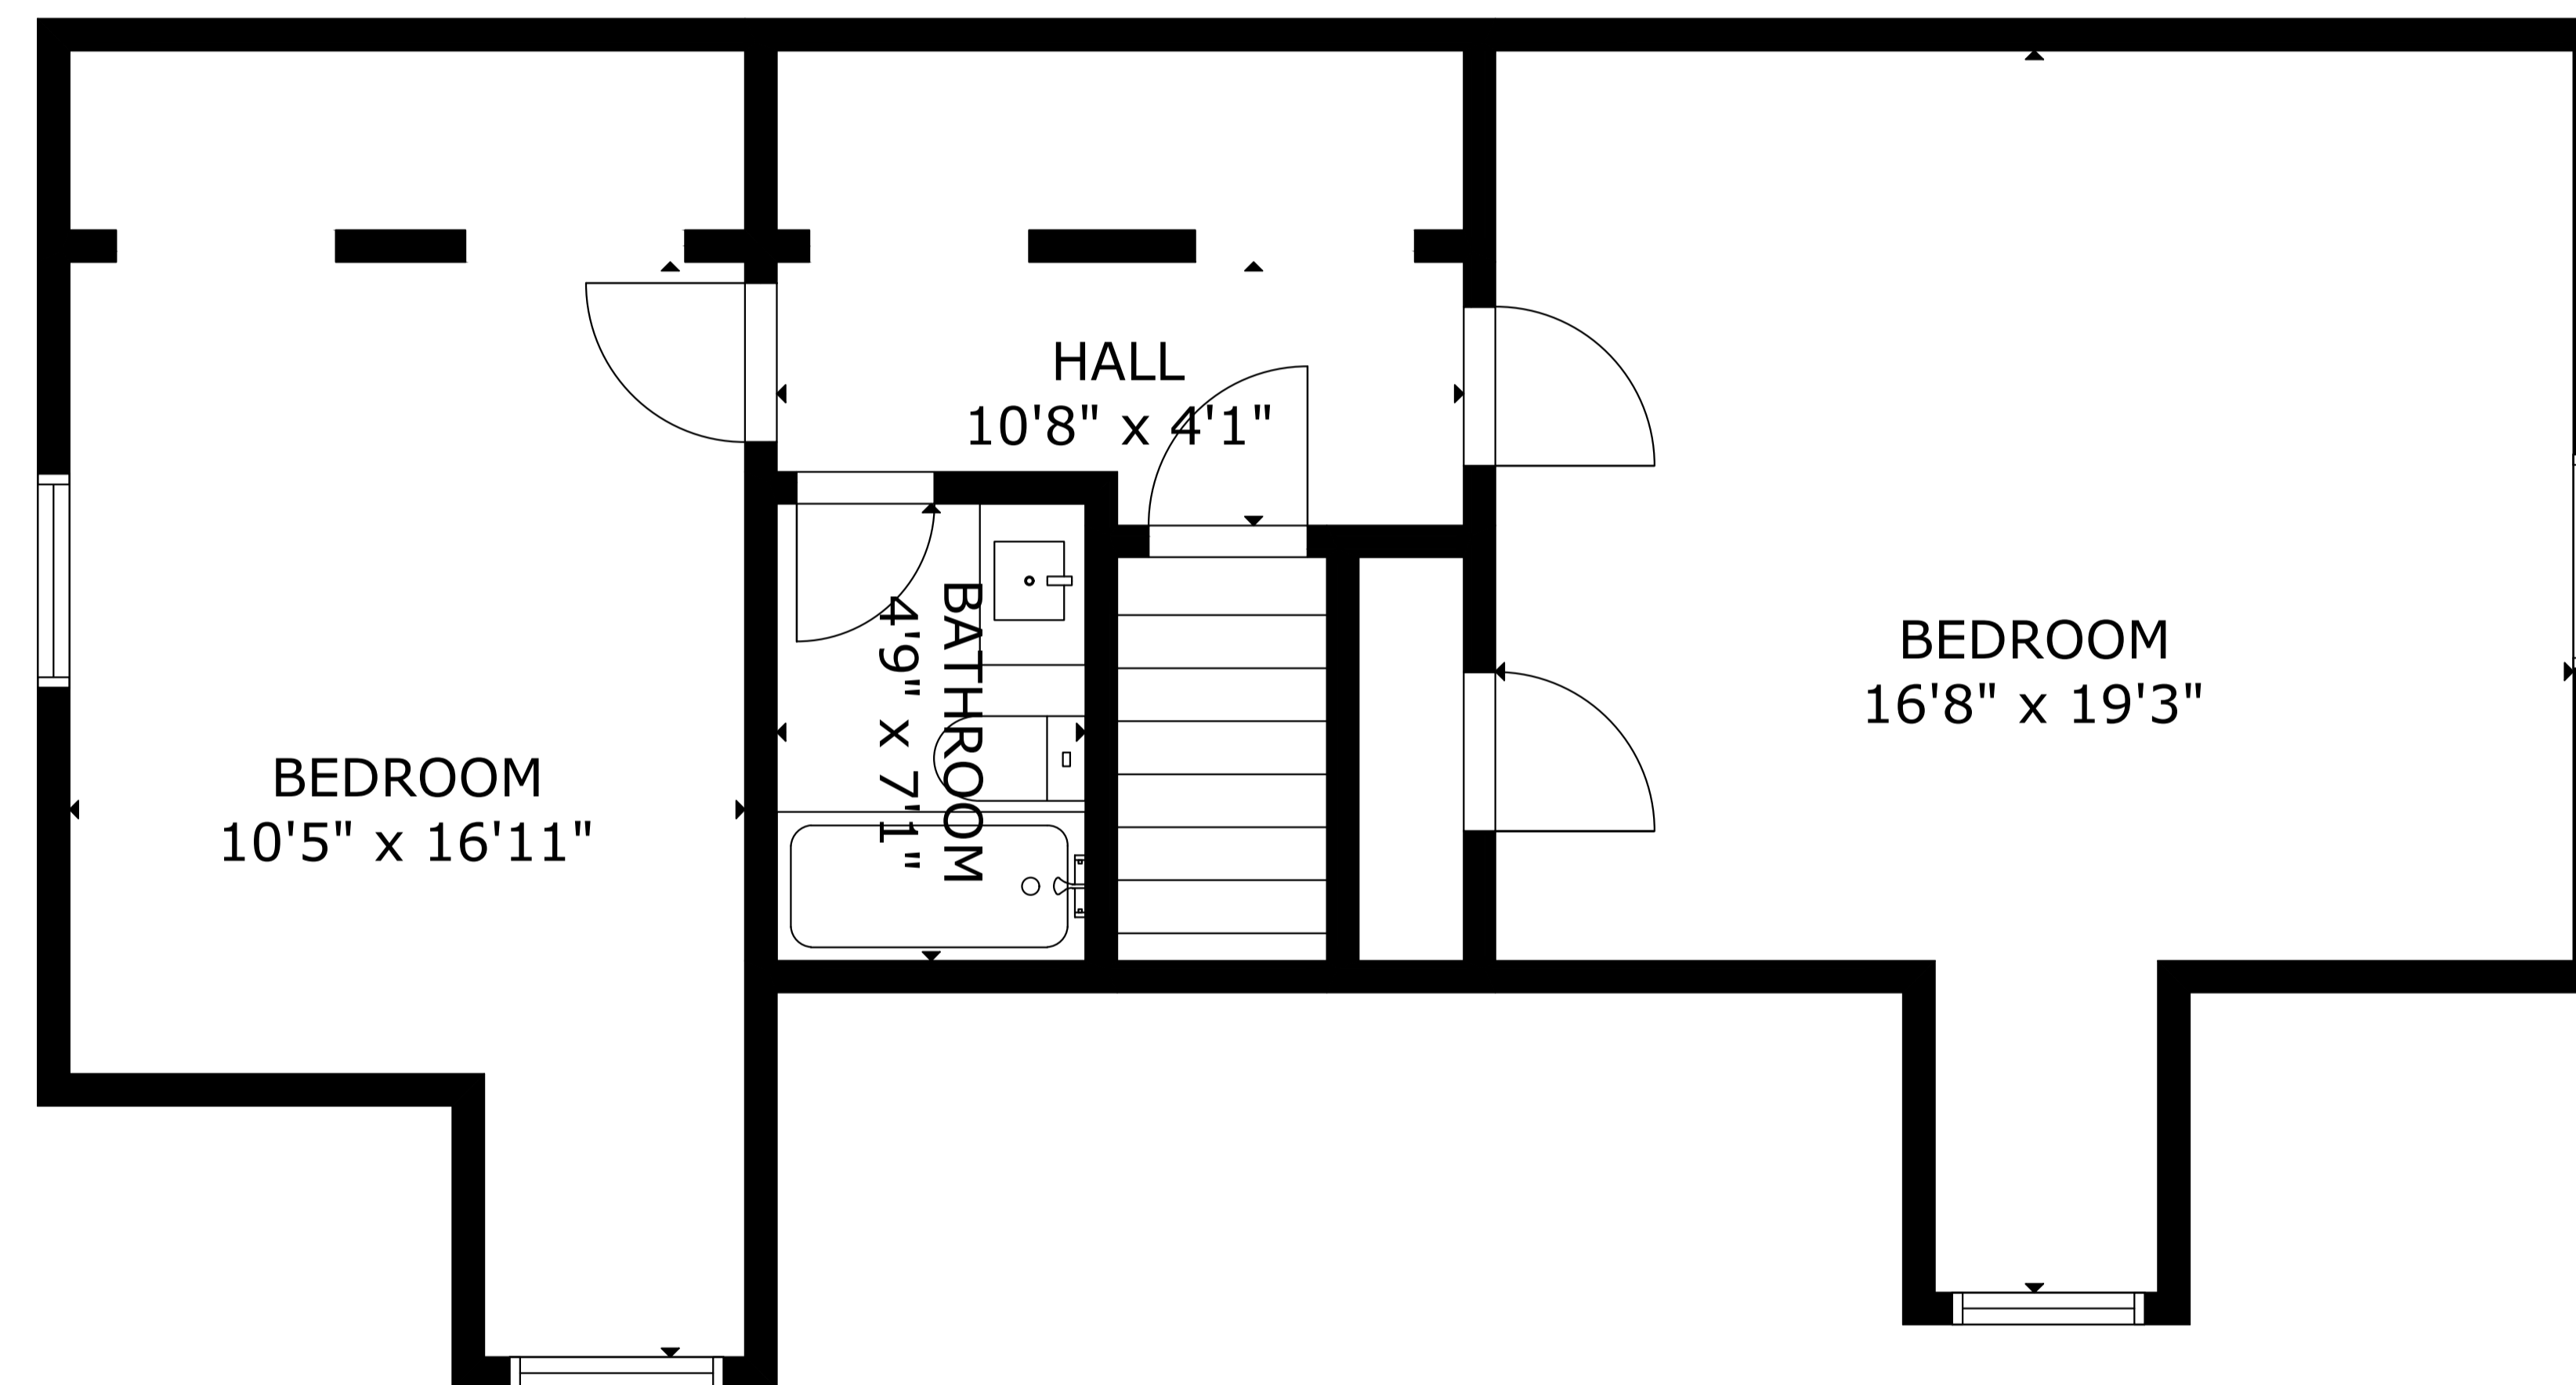

MAIN FLOOR

UPPER LEVEL 1

GROSS INTERNAL AREA
 TOTAL: 1,602 sq.ft
 MAIN FLOOR: 1,002 sq.ft, UPPER LEVEL 1: 600 sq.ft
 SIZE AND DIMENSIONS ARE APPROXIMATE, ACTUAL MAY VARY