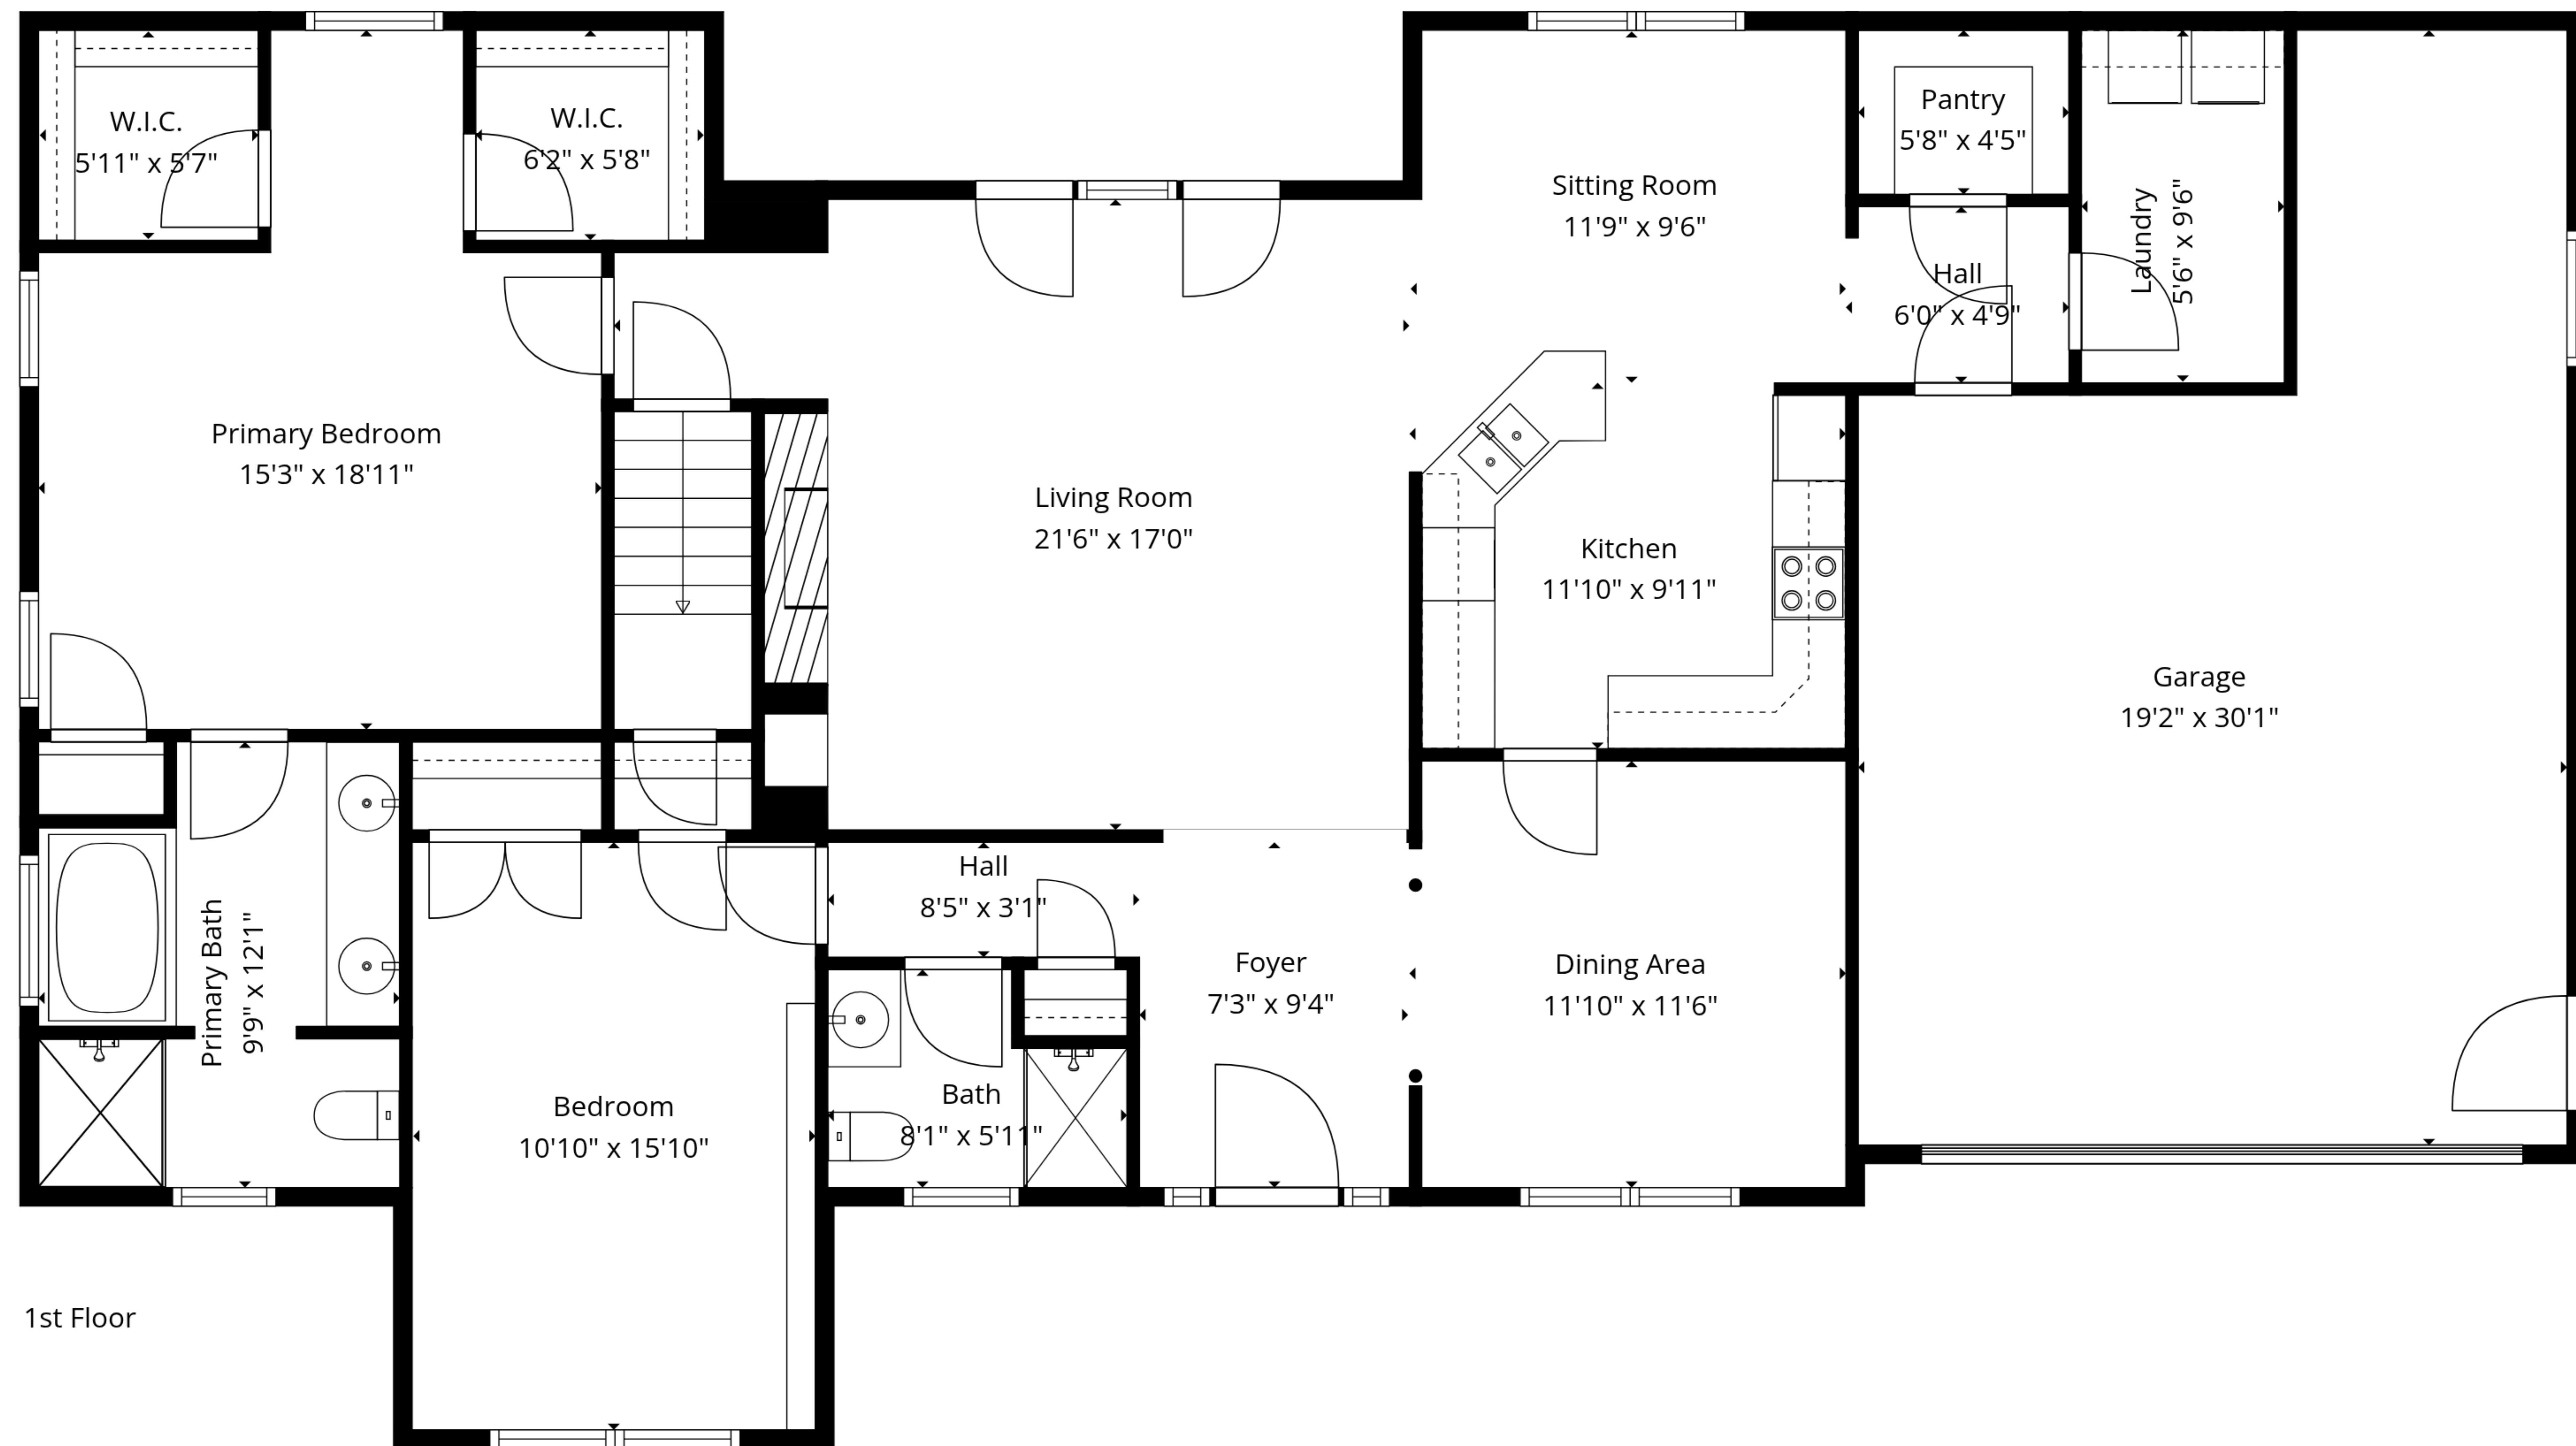

VILLA VIEWS

Sizes And Dimensions Are Approximate. Actual May Vary.

Bedroom
19'3" x 16'0"

VILLA VIEWS

Sizes And Dimensions Are Approximate. Actual May Vary.

2nd Floor

1st Floor

VILLA VIEWS

Sizes And Dimensions Are Approximate. Actual May Vary.