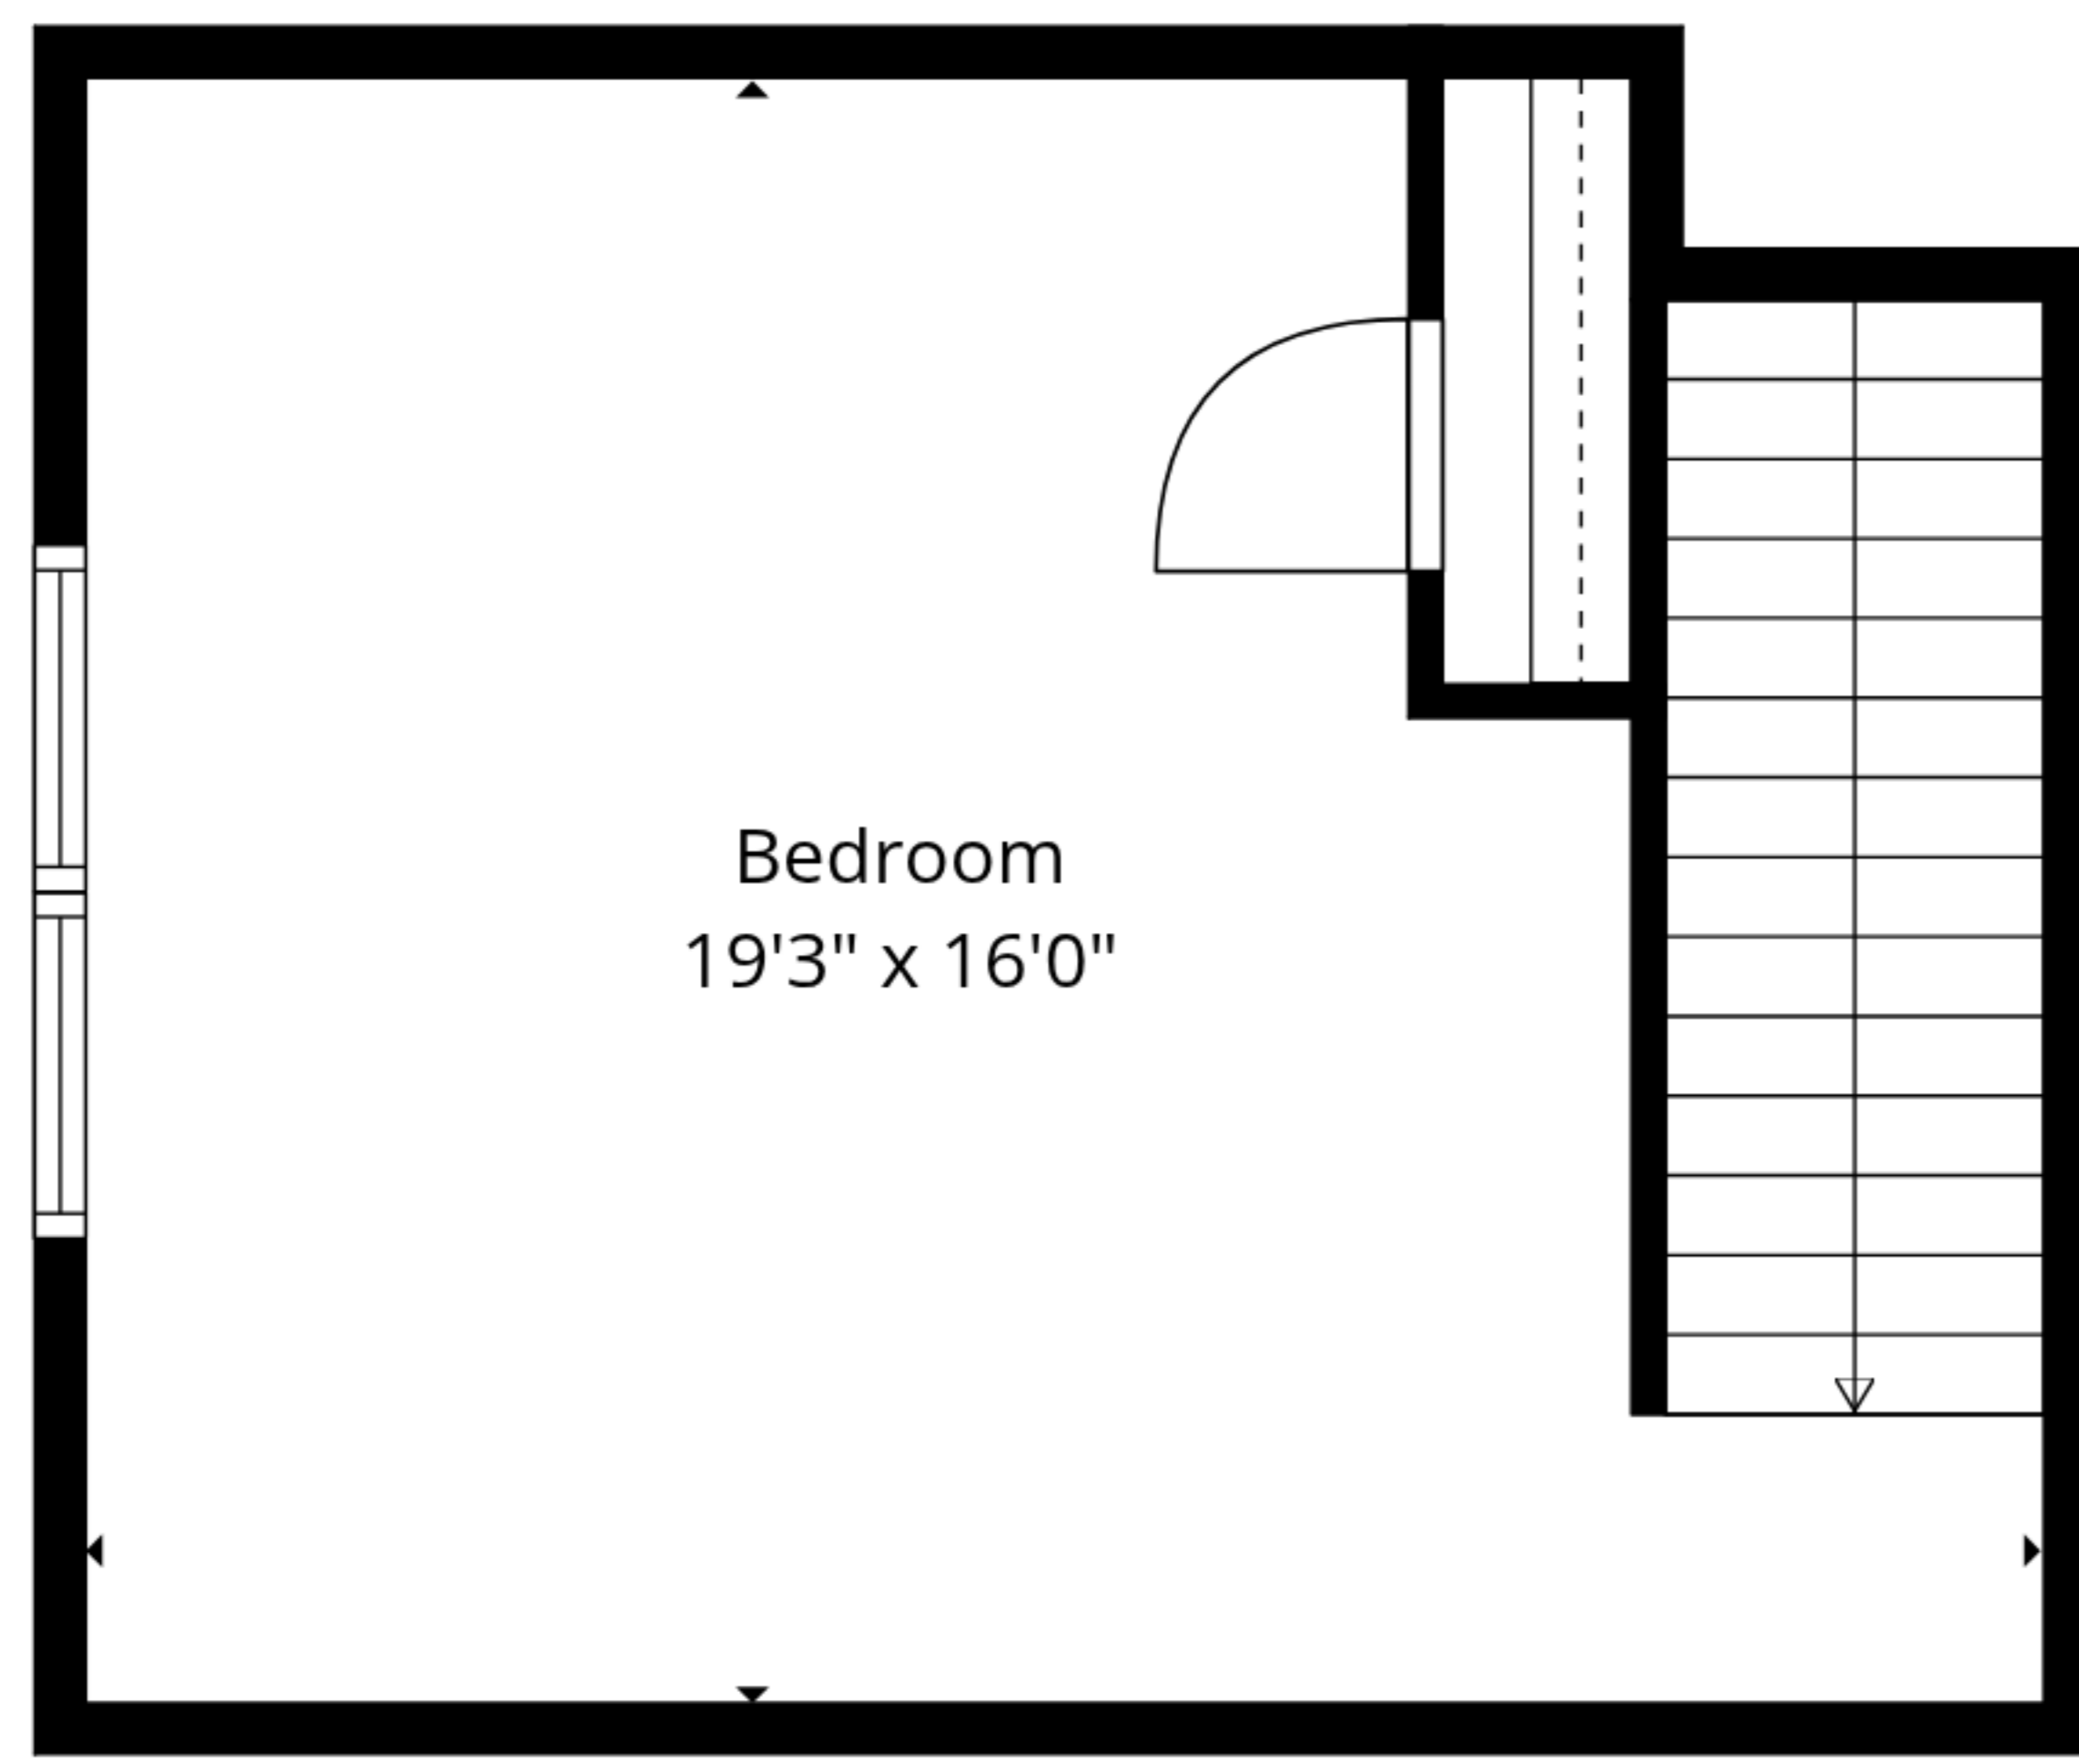

VILLA VIEWS

Sizes And Dimensions Are Approximate. Actual May Vary.

Bedroom
19'3" x 16'0"

VILLA VIEWS

Sizes And Dimensions Are Approximate. Actual May Vary.

2nd Floor

1st Floor

VILLA VIEWS

Sizes And Dimensions Are Approximate. Actual May Vary.