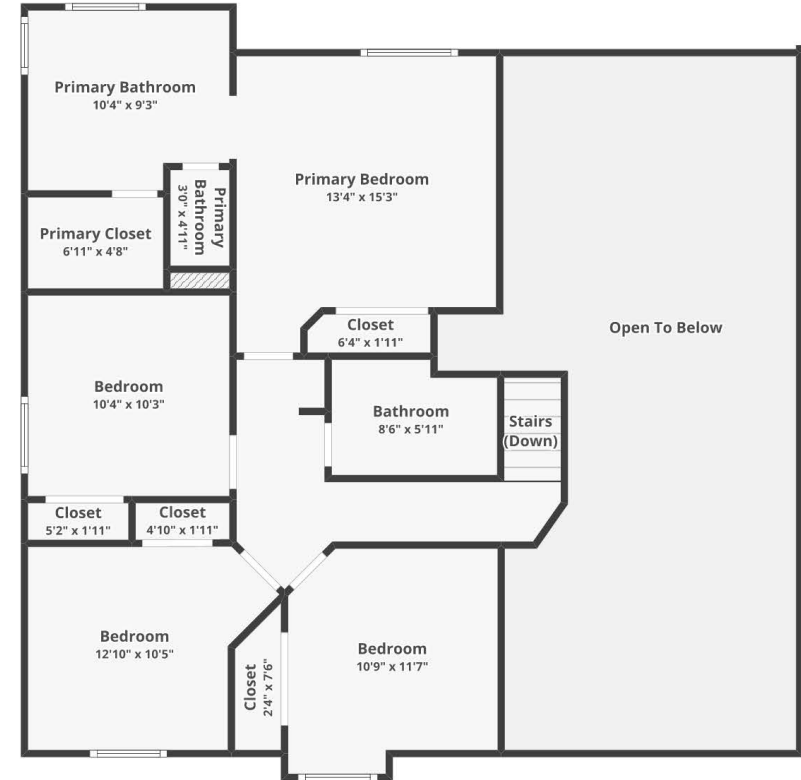

# 976 Sunnyside Ln, Tracy, CA 95377

Total finished area: ~1,872.02 sq. ft.

**FLOOR 1**  
Finished area: ~1,027.27 sq. ft.

**FLOOR 2**  
Finished area: ~844.75 sq. ft.