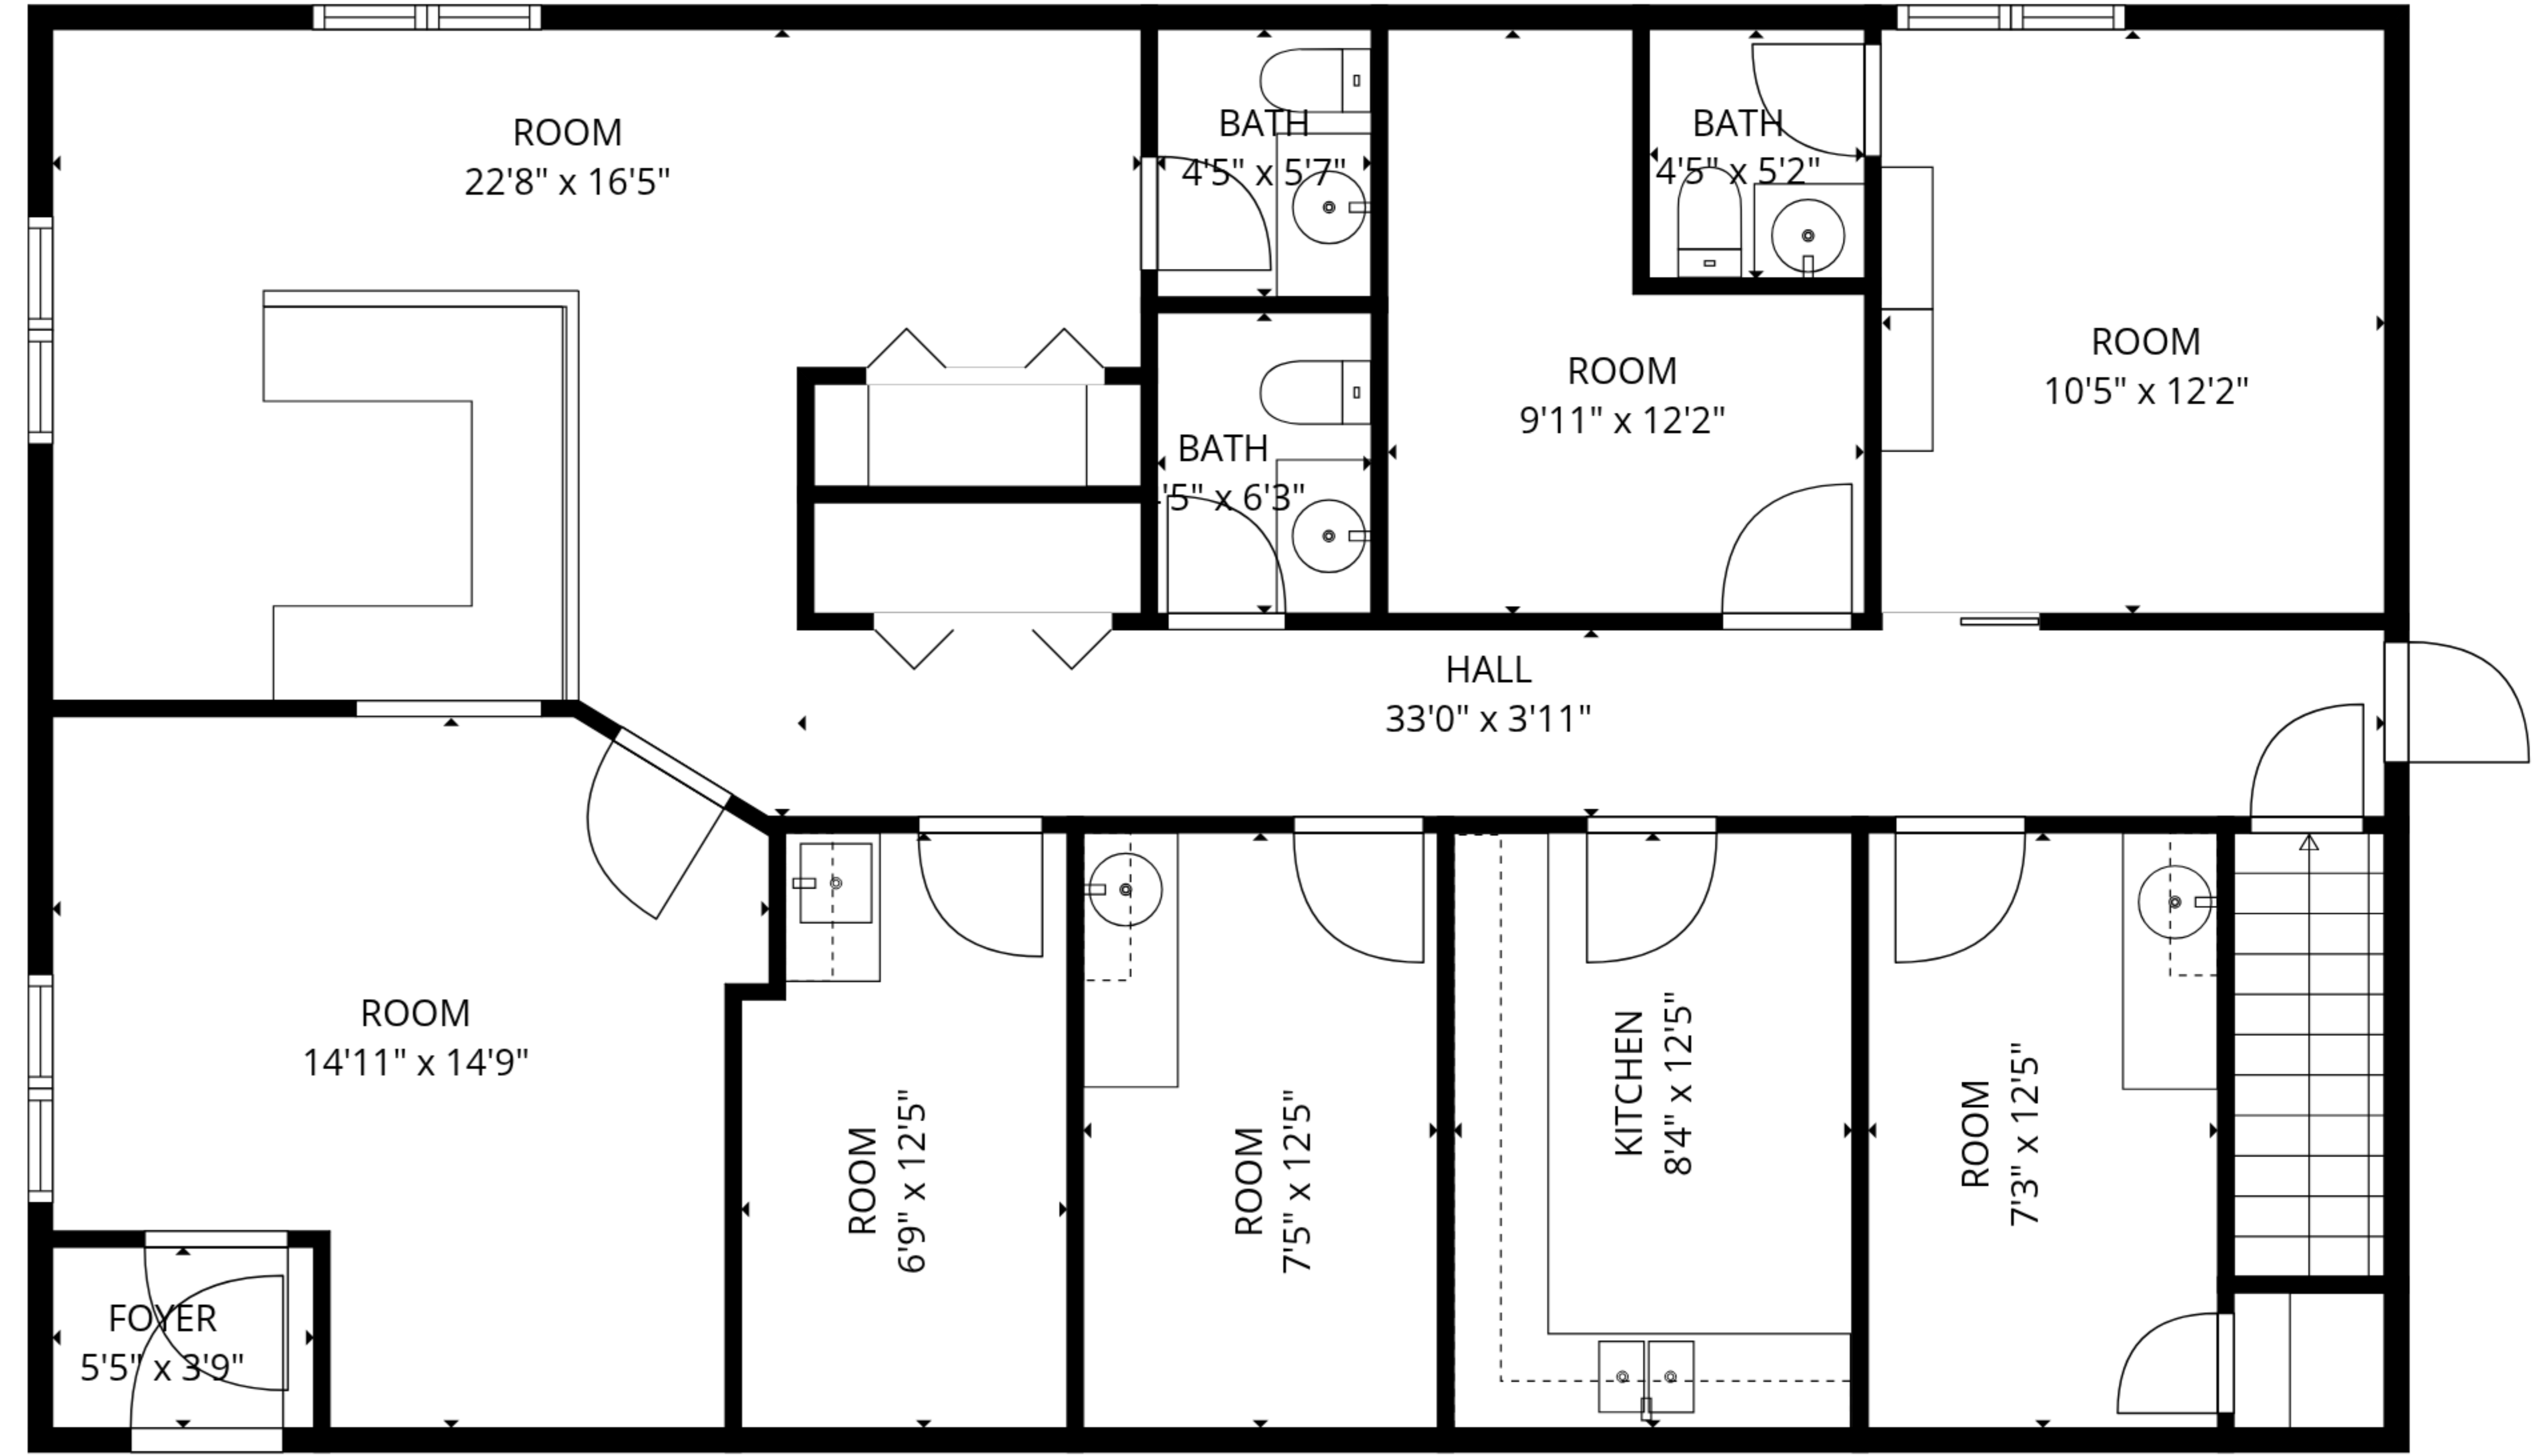

BASEMENT
48'2" x 29'1"

TOTAL: 1414 sq. ft
Basement: 0 sq. ft, 1st floor: 1414 sq. ft
EXCLUDED AREAS: BASEMENT: 1403 sq. ft, WALLS: 169 sq. ft

TOTAL: 1414 sq. ft

Basement: 0 sq. ft, 1st floor: 1414 sq. ft

EXCLUDED AREAS: BASEMENT: 1403 sq. ft, WALLS: 169 sq. ft

Basement

1st floor

TOTAL: 1414 sq. ft
 Basement: 0 sq. ft, 1st floor: 1414 sq. ft
 EXCLUDED AREAS: BASEMENT: 1403 sq. ft, WALLS: 169 sq. ft