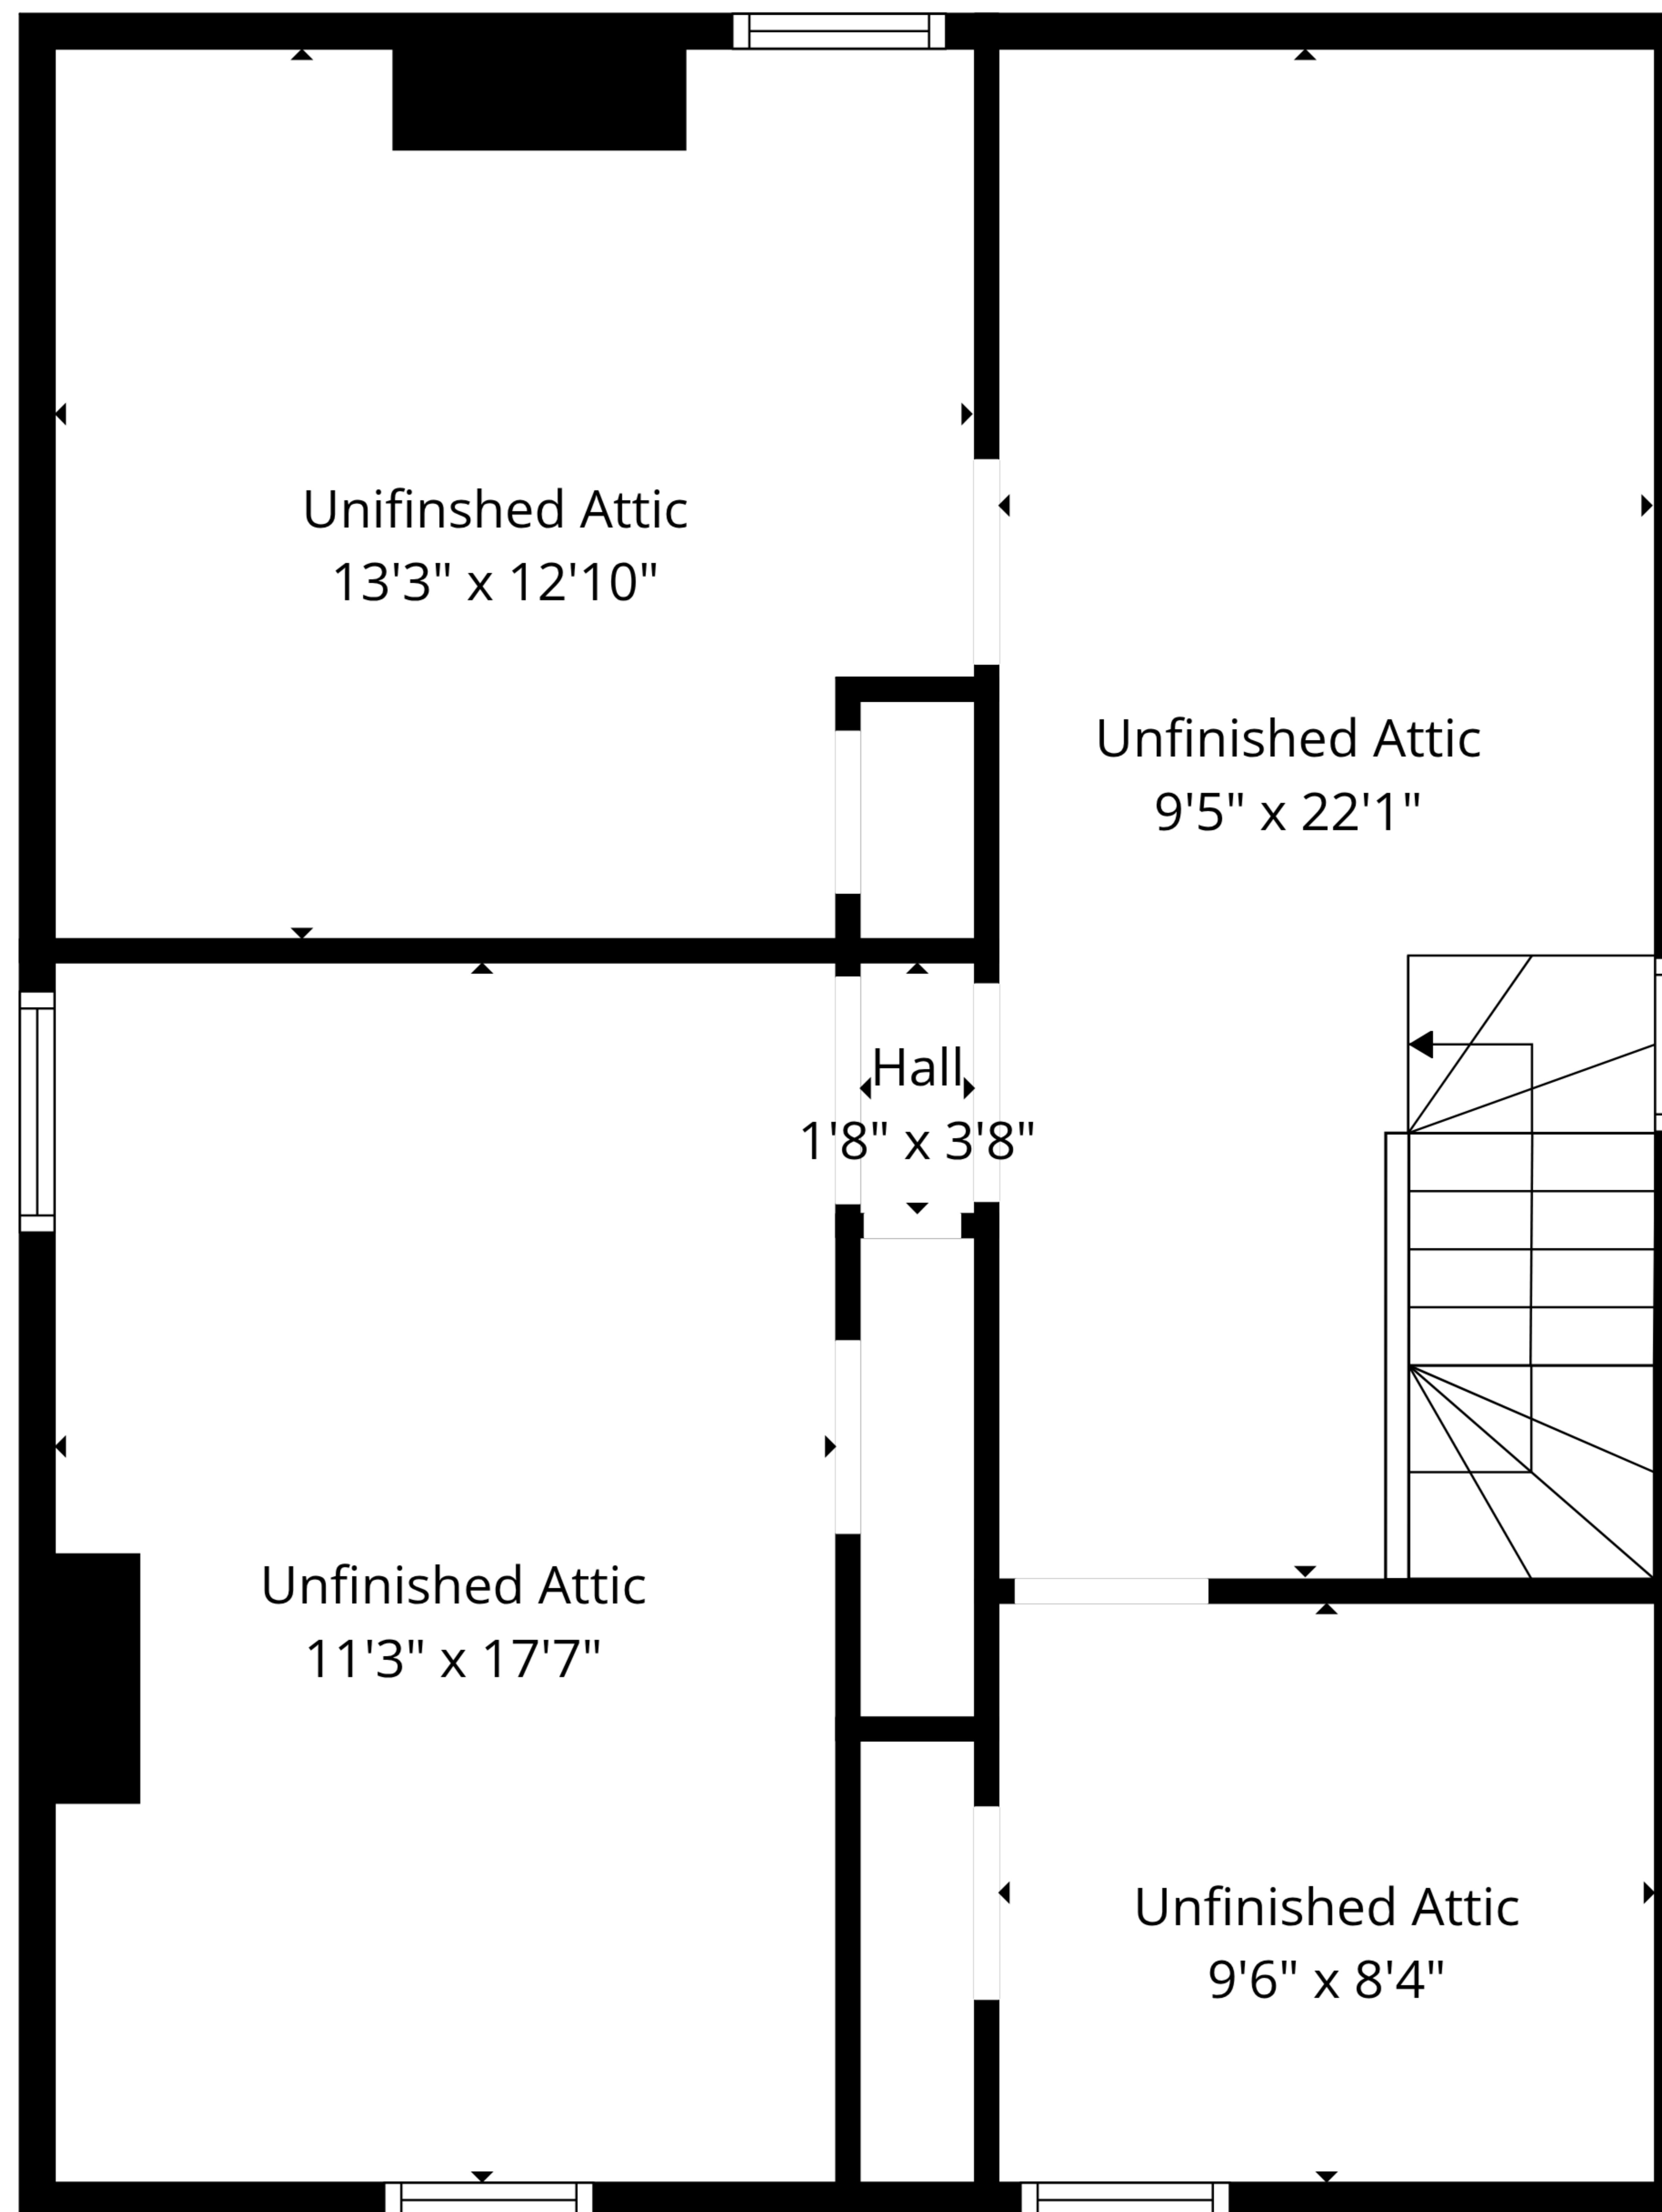

TOTAL: 1031 sq. ft

1st floor: 1031 sq. ft, 2nd floor: 0 sq. ft

EXCLUDED AREAS: SCREENED PORCH: 40 sq. ft, UNFINISHED ATTIC: 529 sq. ft, UNDEFINED: 20 sq. ft,
UNFINISHED ATTIC: 171 sq. ft, WALLS: 135 sq. ft

1st Floor

2nd Floor

TOTAL: 1031 sq. ft

1st floor: 1031 sq. ft, 2nd floor: 0 sq. ft

EXCLUDED AREAS: SCREENED PORCH: 40 sq. ft, UNFINISHED ATTIC: 529 sq. ft, UNDEFINED: 20 sq. ft,
UNFINISHED ATTIC: 171 sq. ft, WALLS: 135 sq. ft