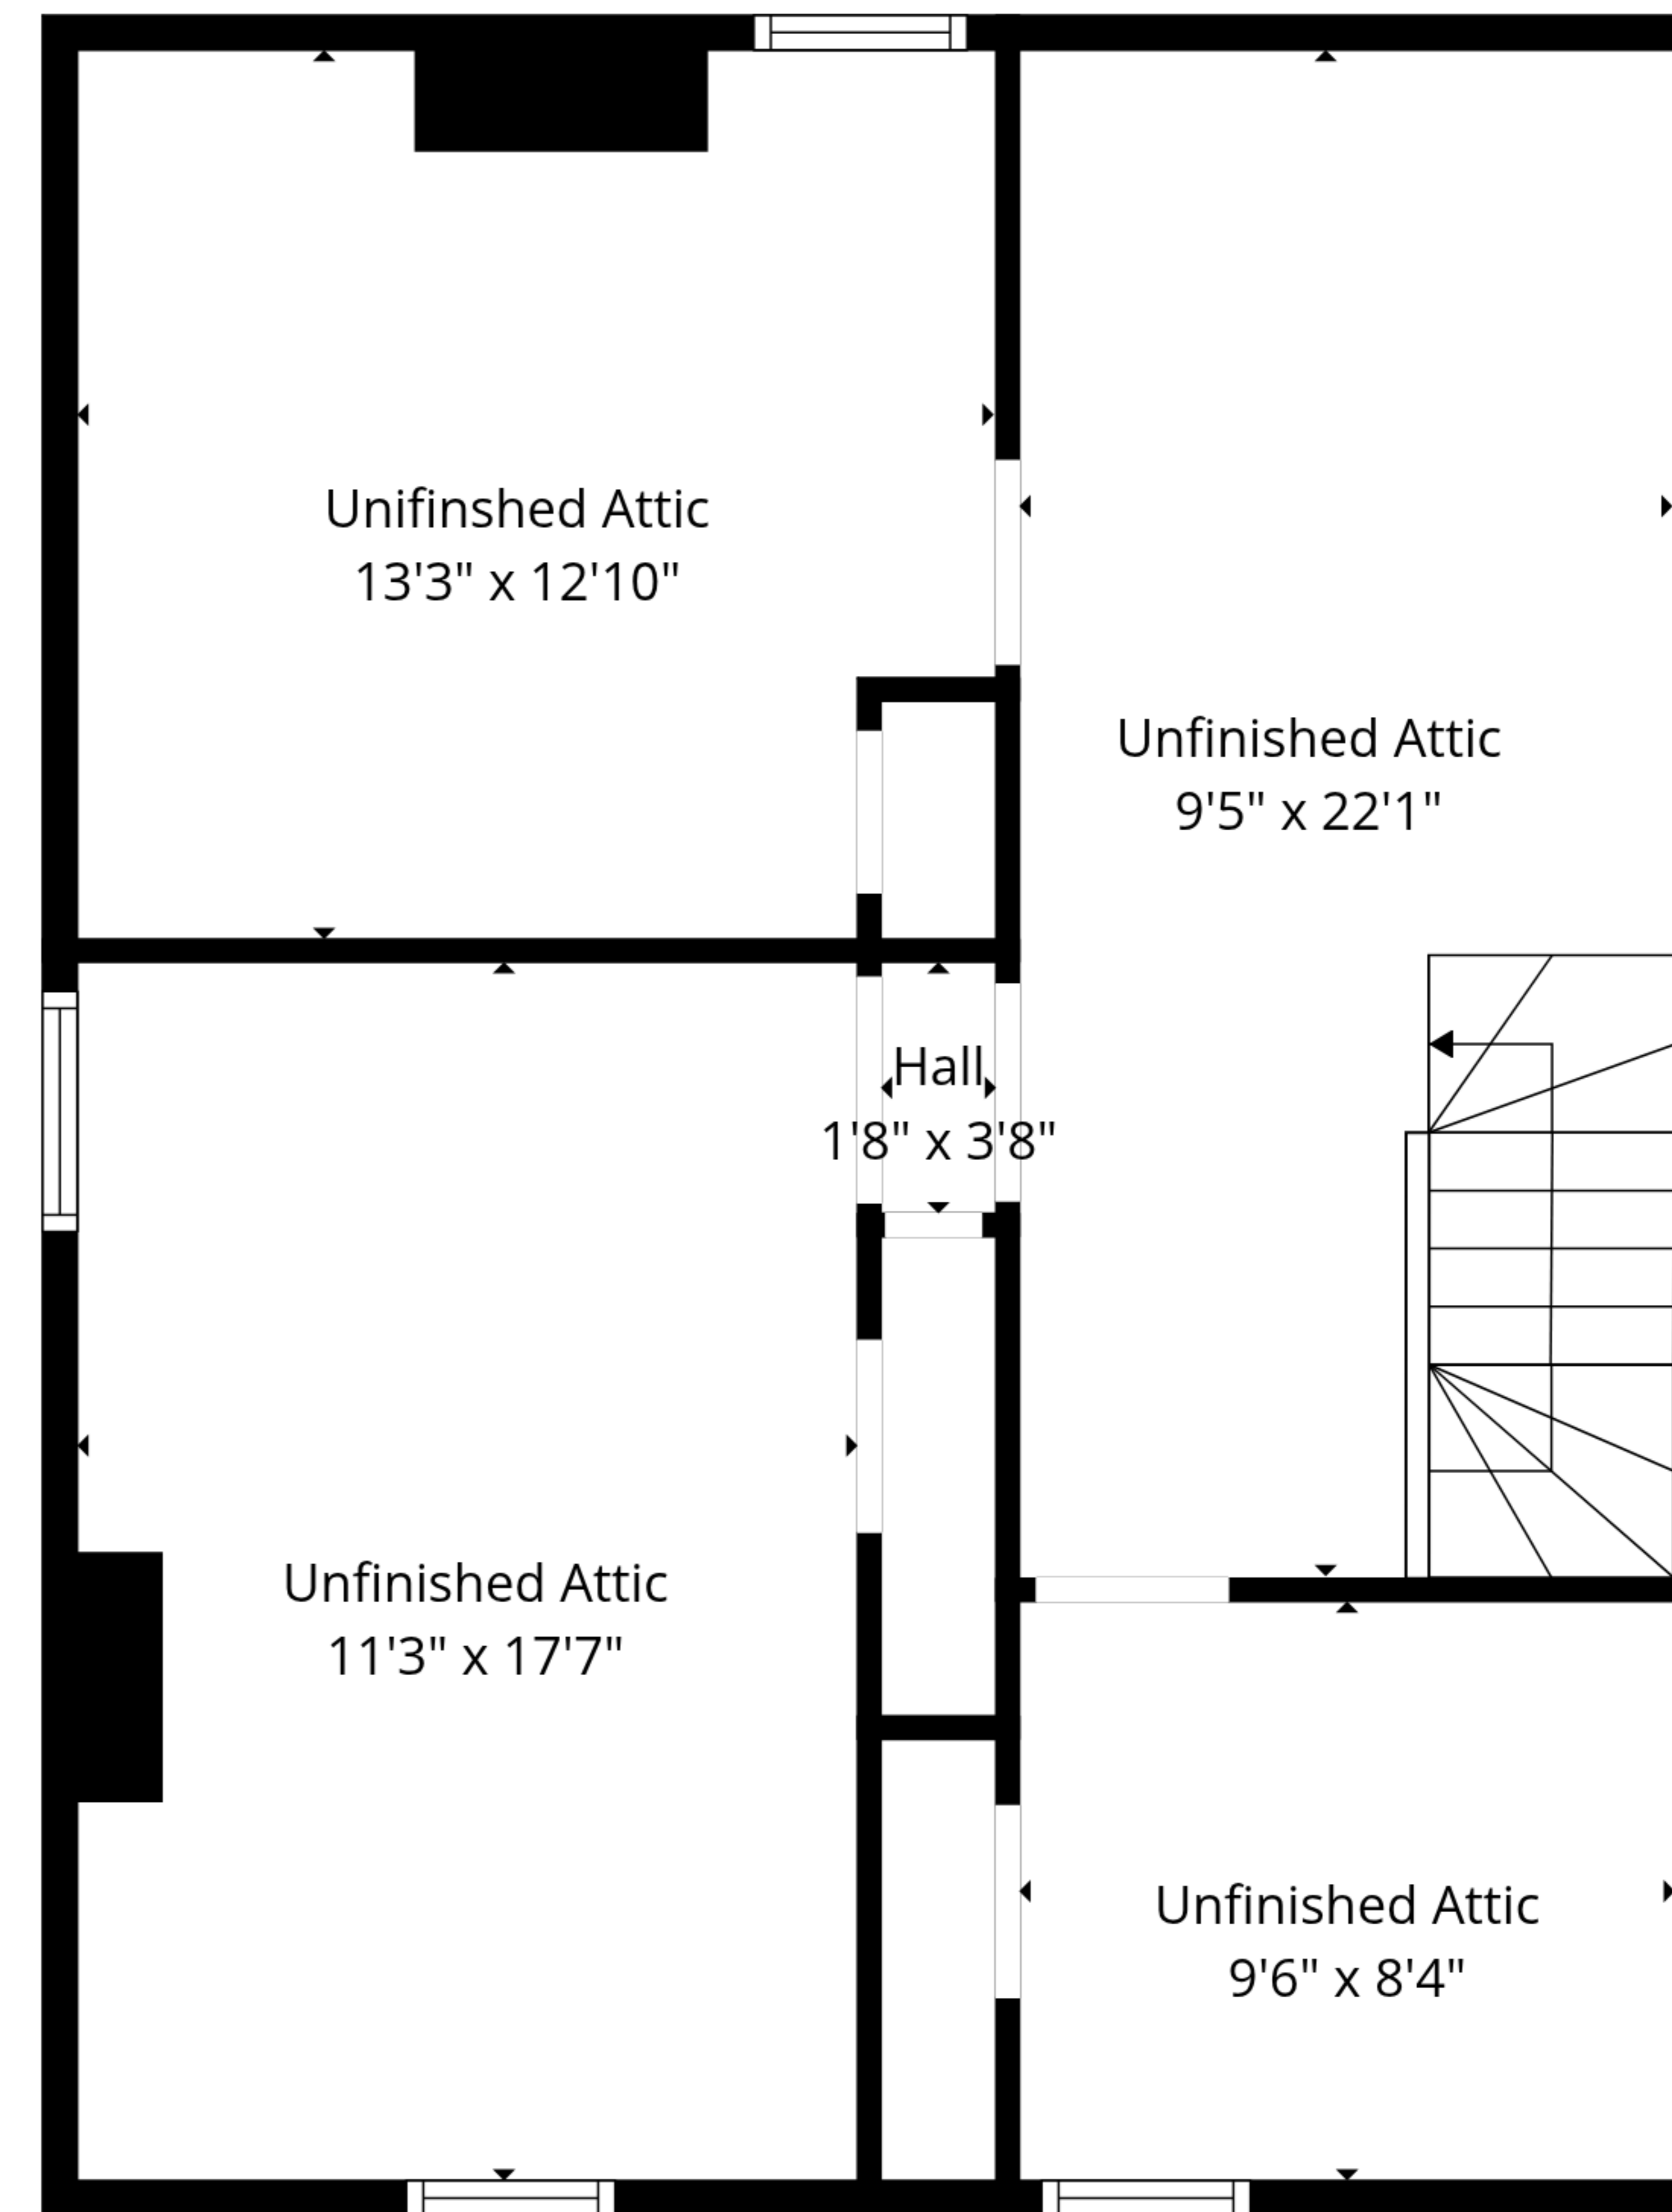

TOTAL: 1031 sq. ft

1st floor: 1031 sq. ft, 2nd floor: 0 sq. ft

EXCLUDED AREAS: SCREENED PORCH: 40 sq. ft, UNFINISHED ATTIC: 529 sq. ft, UNDEFINED: 20 sq. ft,
UNFINISHED ATTIC: 171 sq. ft, WALLS: 135 sq. ft

1st Floor

2nd Floor

TOTAL: 1031 sq. ft

1st floor: 1031 sq. ft, 2nd floor: 0 sq. ft

EXCLUDED AREAS: SCREENED PORCH: 40 sq. ft, UNFINISHED ATTIC: 529 sq. ft, UNDEFINED: 20 sq. ft,
UNFINISHED ATTIC: 171 sq. ft, WALLS: 135 sq. ft