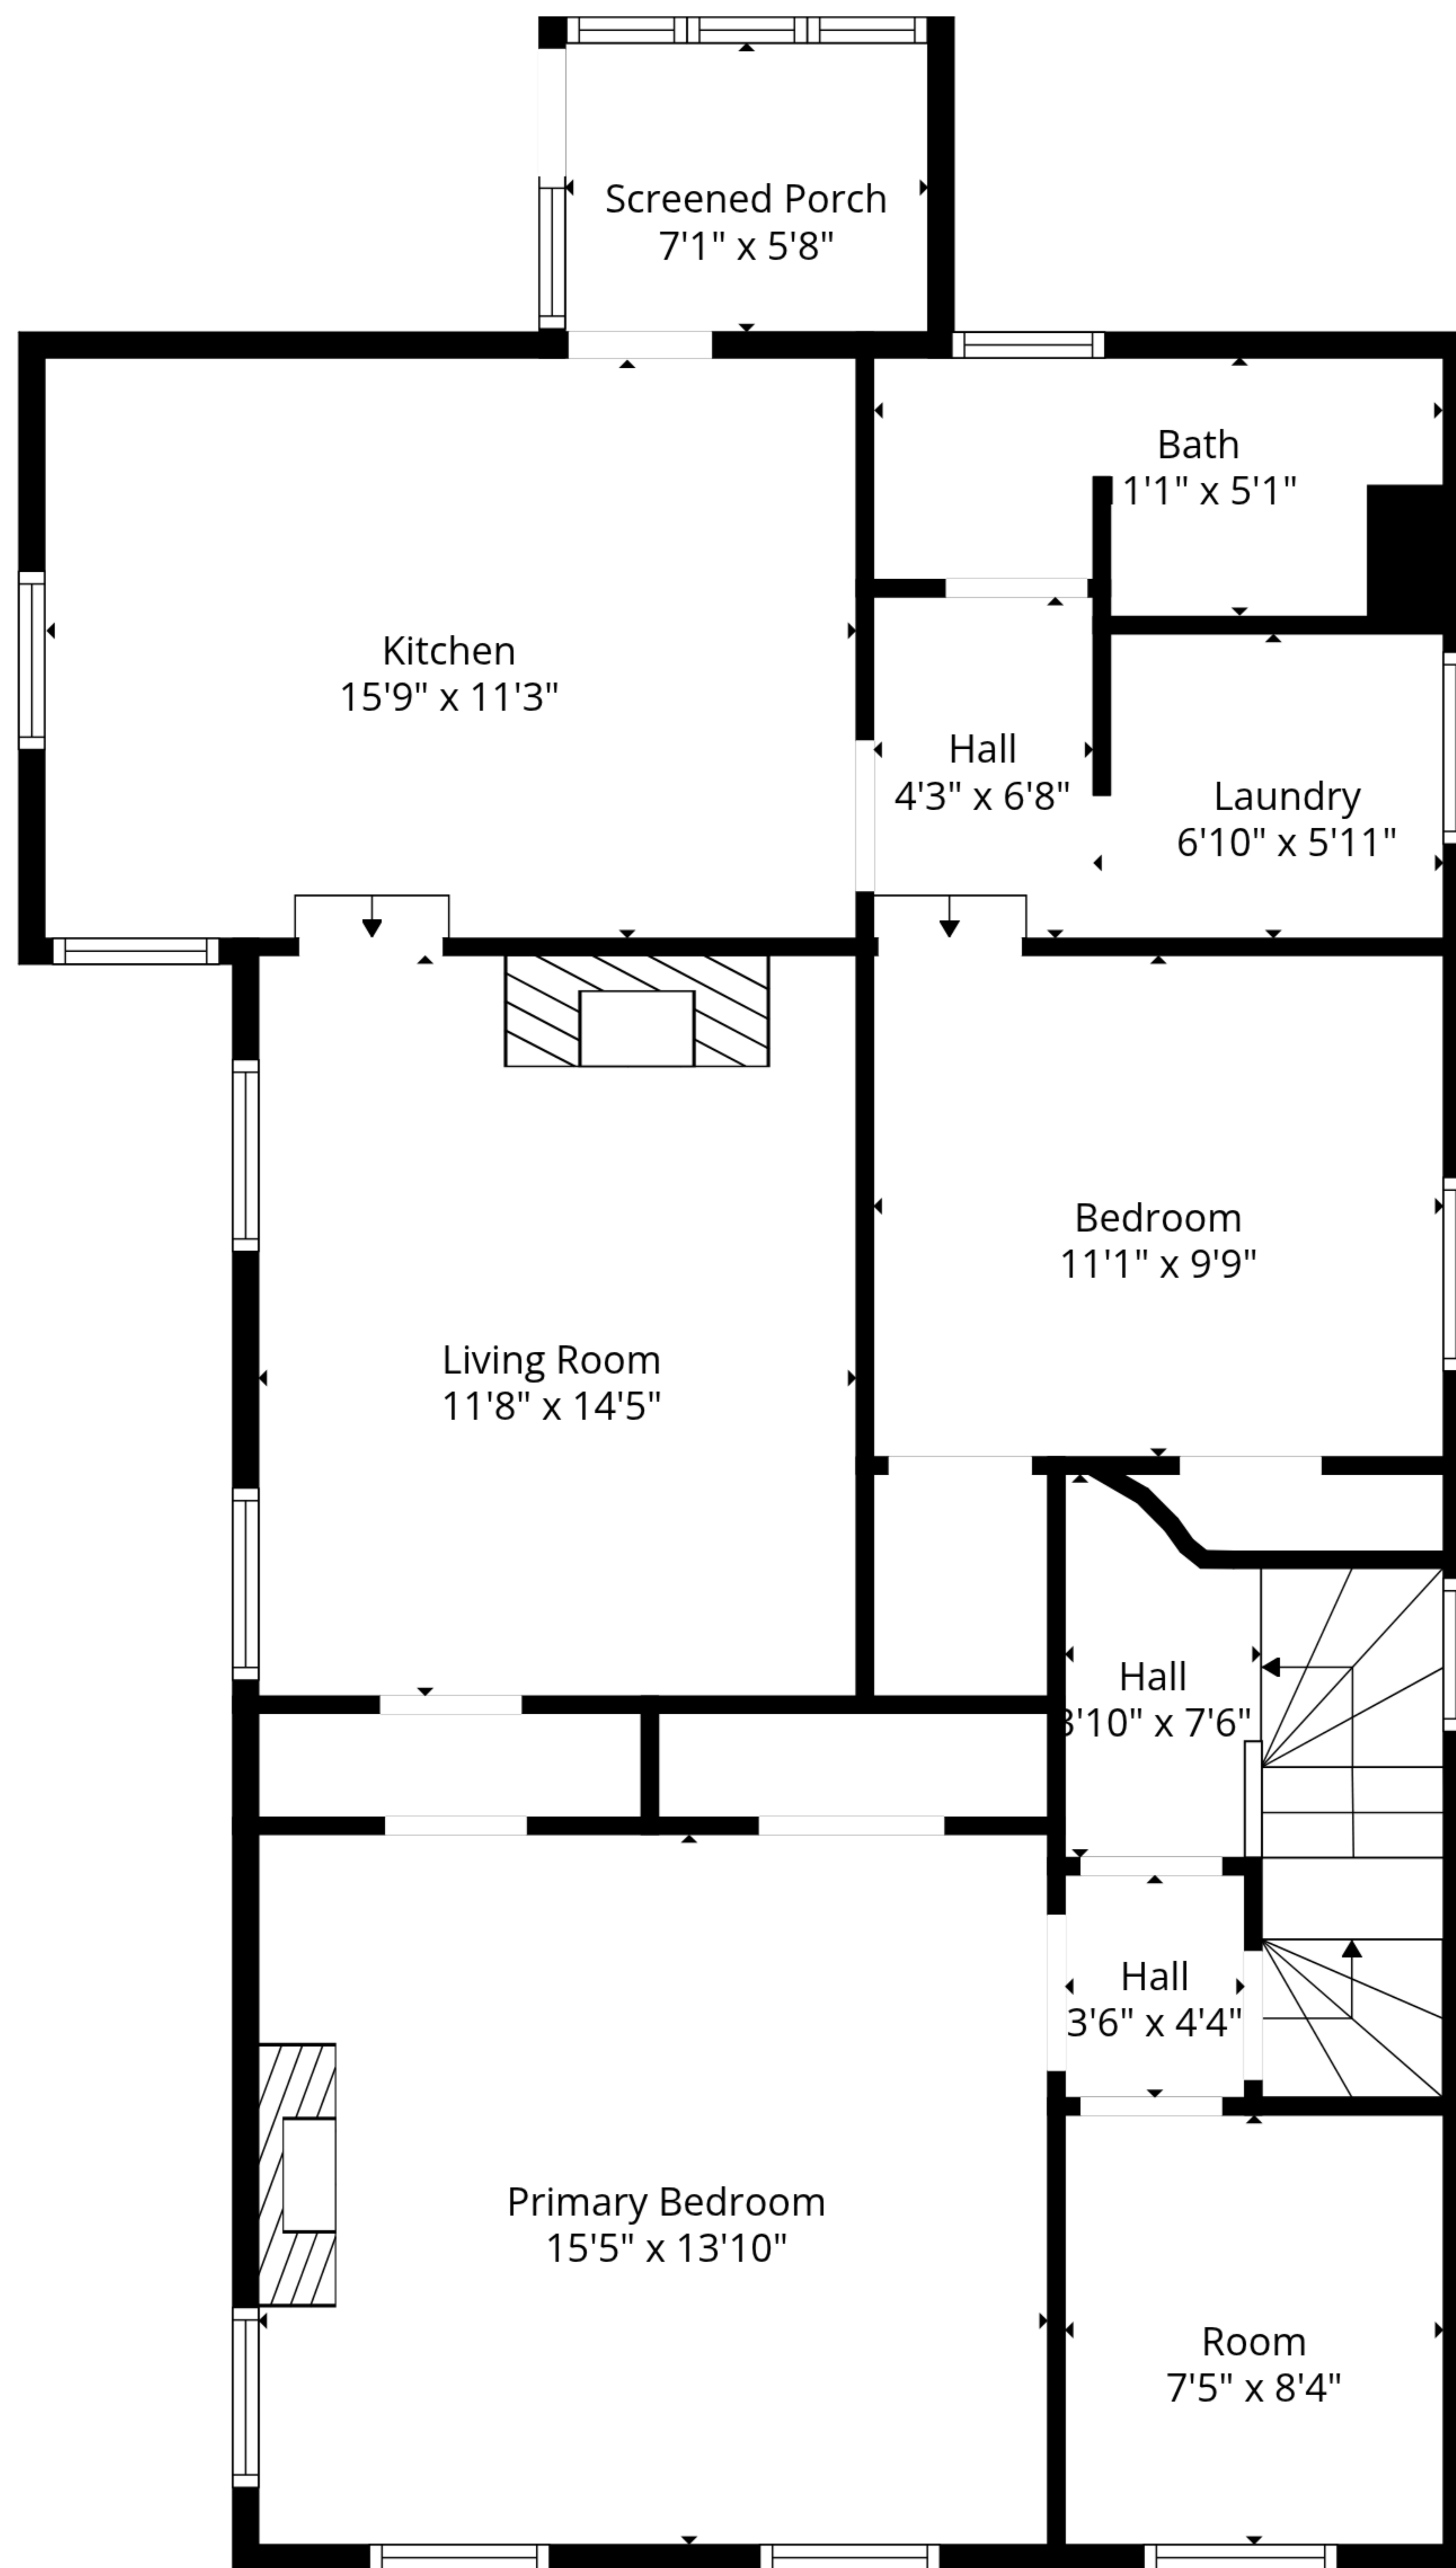

TOTAL: 1031 sq. ft

1st floor: 1031 sq. ft, 2nd floor: 0 sq. ft

EXCLUDED AREAS: SCREENED PORCH: 40 sq. ft, UNFINISHED ATTIC: 529 sq. ft, UNDEFINED: 20 sq. ft,
UNFINISHED ATTIC: 171 sq. ft, WALLS: 135 sq. ft

1st Floor

2nd Floor

TOTAL: 1031 sq. ft

1st floor: 1031 sq. ft, 2nd floor: 0 sq. ft

EXCLUDED AREAS: SCREENED PORCH: 40 sq. ft, UNFINISHED ATTIC: 529 sq. ft, UNDEFINED: 20 sq. ft,
UNFINISHED ATTIC: 171 sq. ft, WALLS: 135 sq. ft