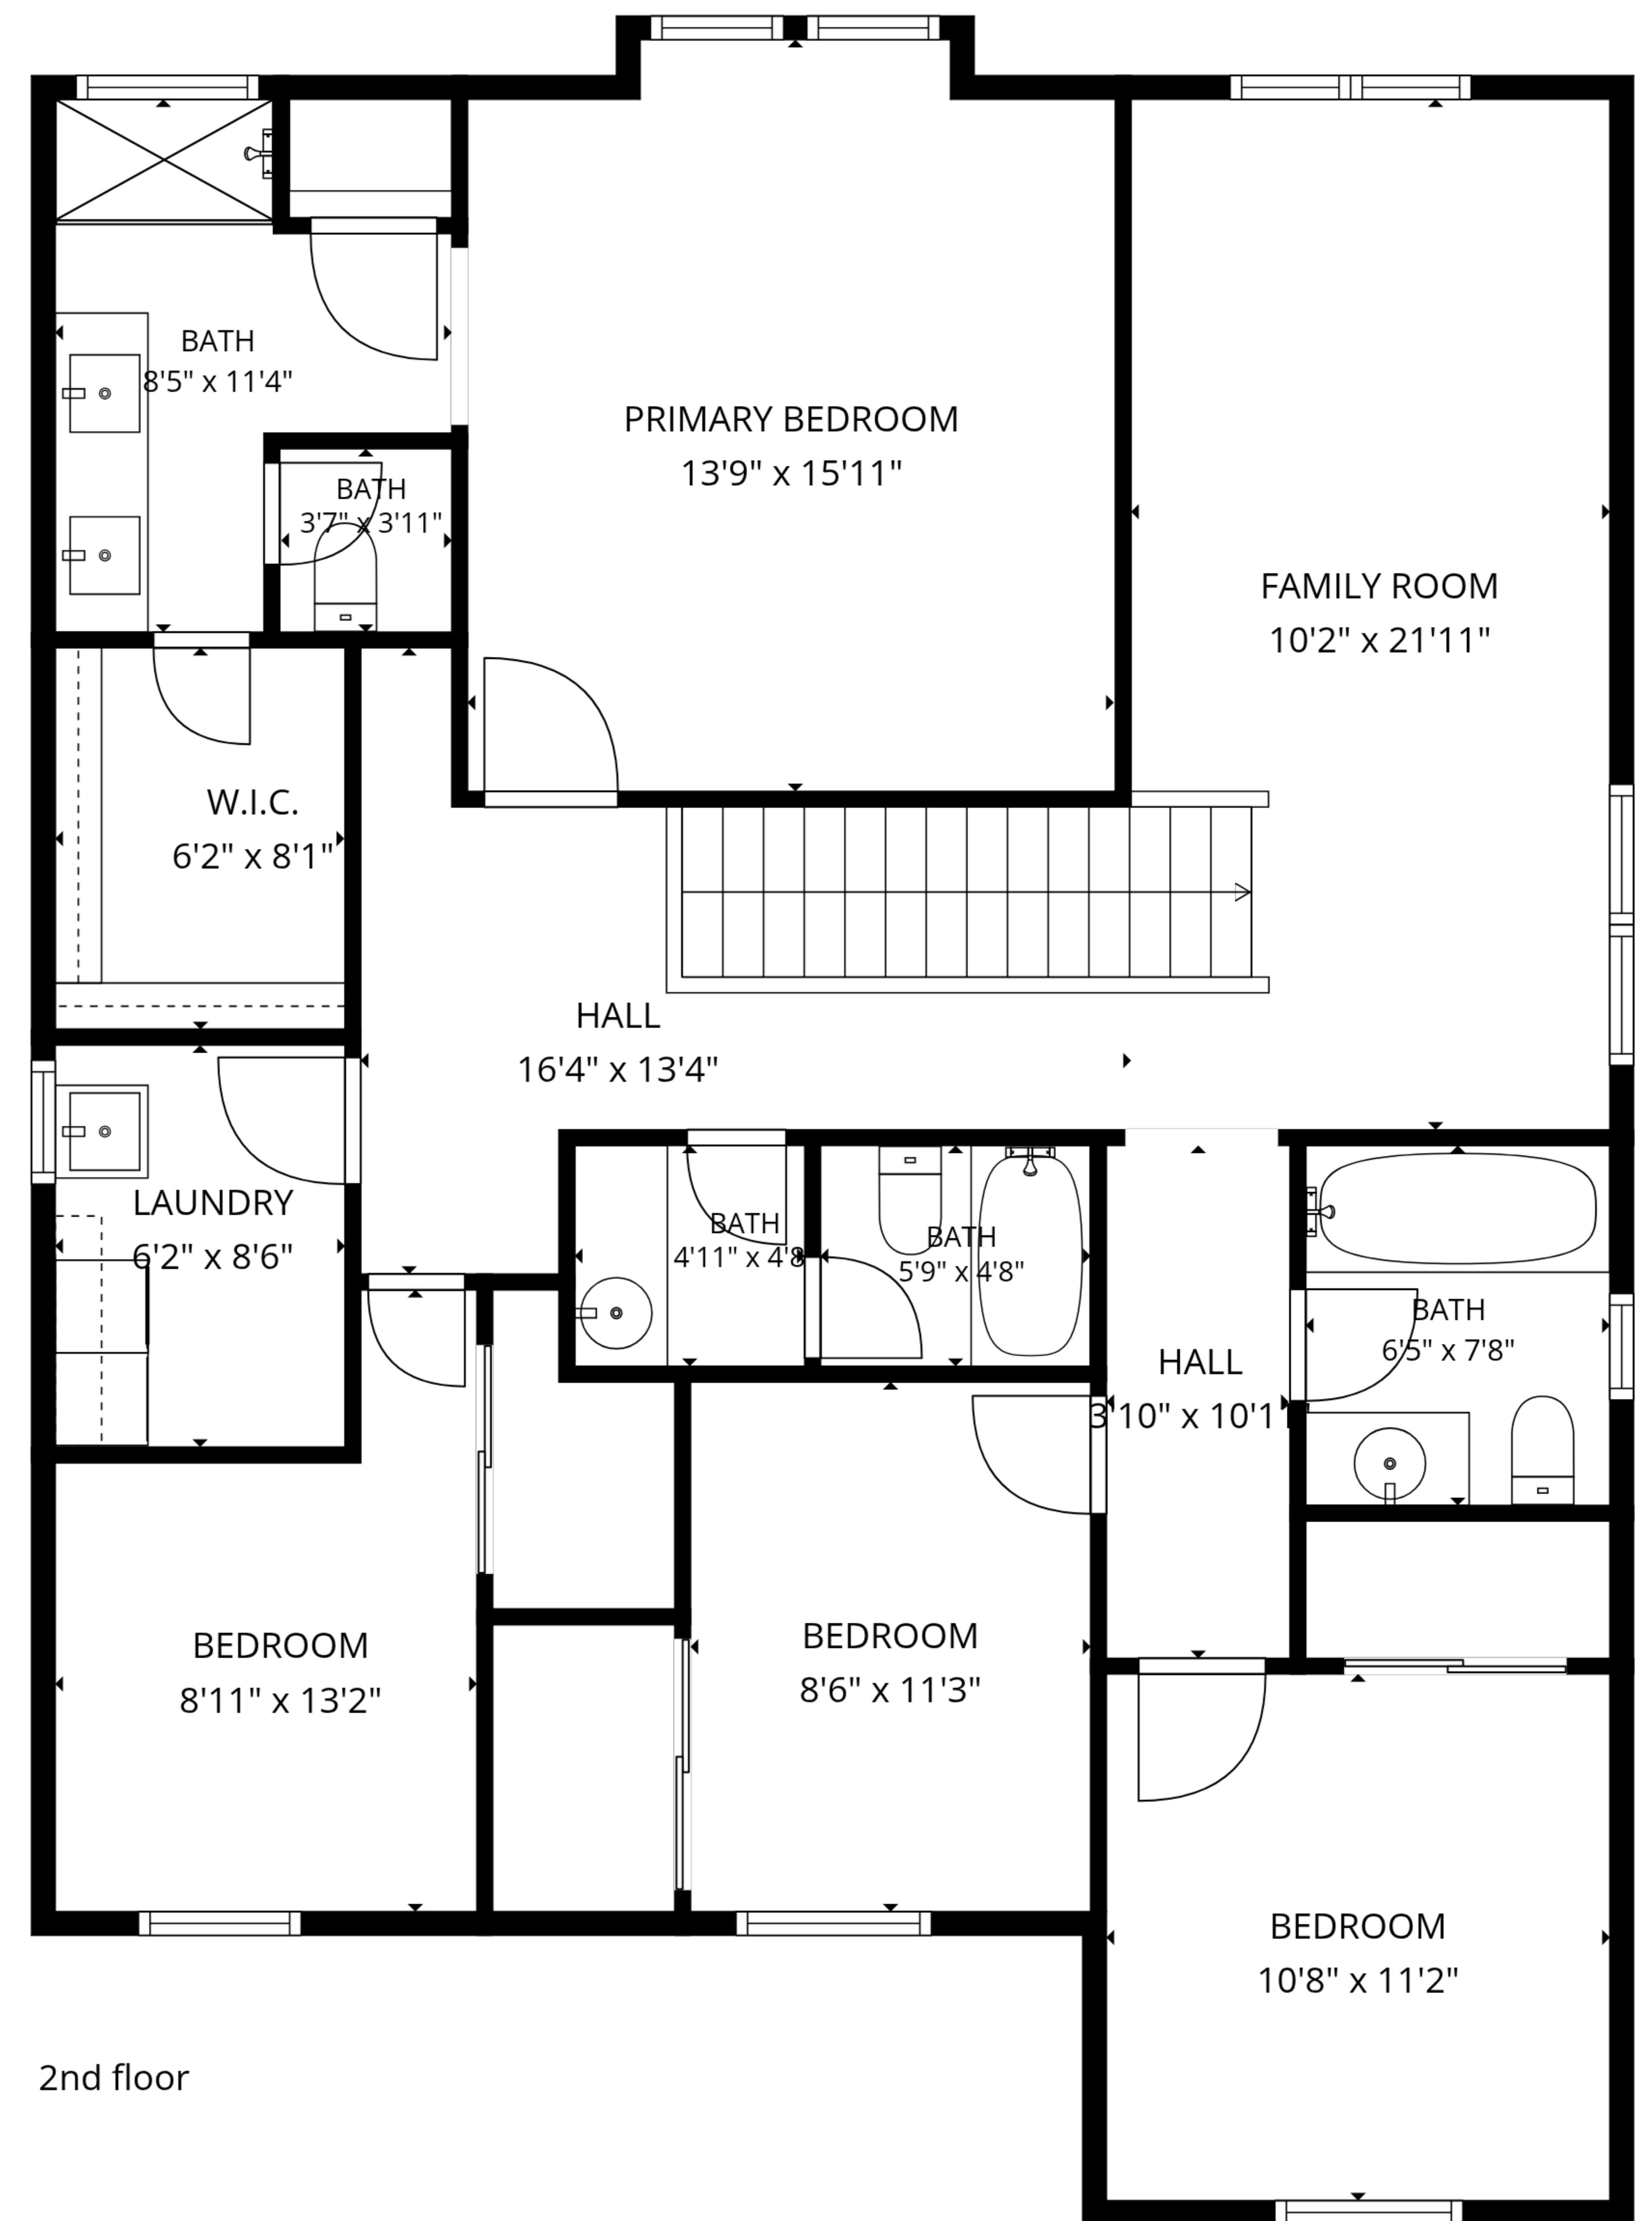

TOTAL: 2192 sq. ft

1st floor: 847 sq. ft, 2nd floor: 1345 sq. ft

EXCLUDED AREAS: GARAGE: 348 sq. ft, UTILITY: 23 sq. ft, WALLS: 171 sq. ft

SIZES AND DIMENSIONS ARE APPROXIMATE, ACTUAL MAY VARY.

TOTAL: 2192 sq. ft

1st floor: 847 sq. ft, 2nd floor: 1345 sq. ft

EXCLUDED AREAS: GARAGE: 348 sq. ft, UTILITY: 23 sq. ft, WALLS: 171 sq. ft

SIZES AND DIMENSIONS ARE APPROXIMATE, ACTUAL MAY VARY.

1st floor

2nd floor

TOTAL: 2192 sq. ft
 1st floor: 847 sq. ft, 2nd floor: 1345 sq. ft
 EXCLUDED AREAS: GARAGE: 348 sq. ft, UTILITY: 23 sq. ft, WALLS: 171 sq. ft

SIZES AND DIMENSIONS ARE APPROXIMATE, ACTUAL MAY VARY.