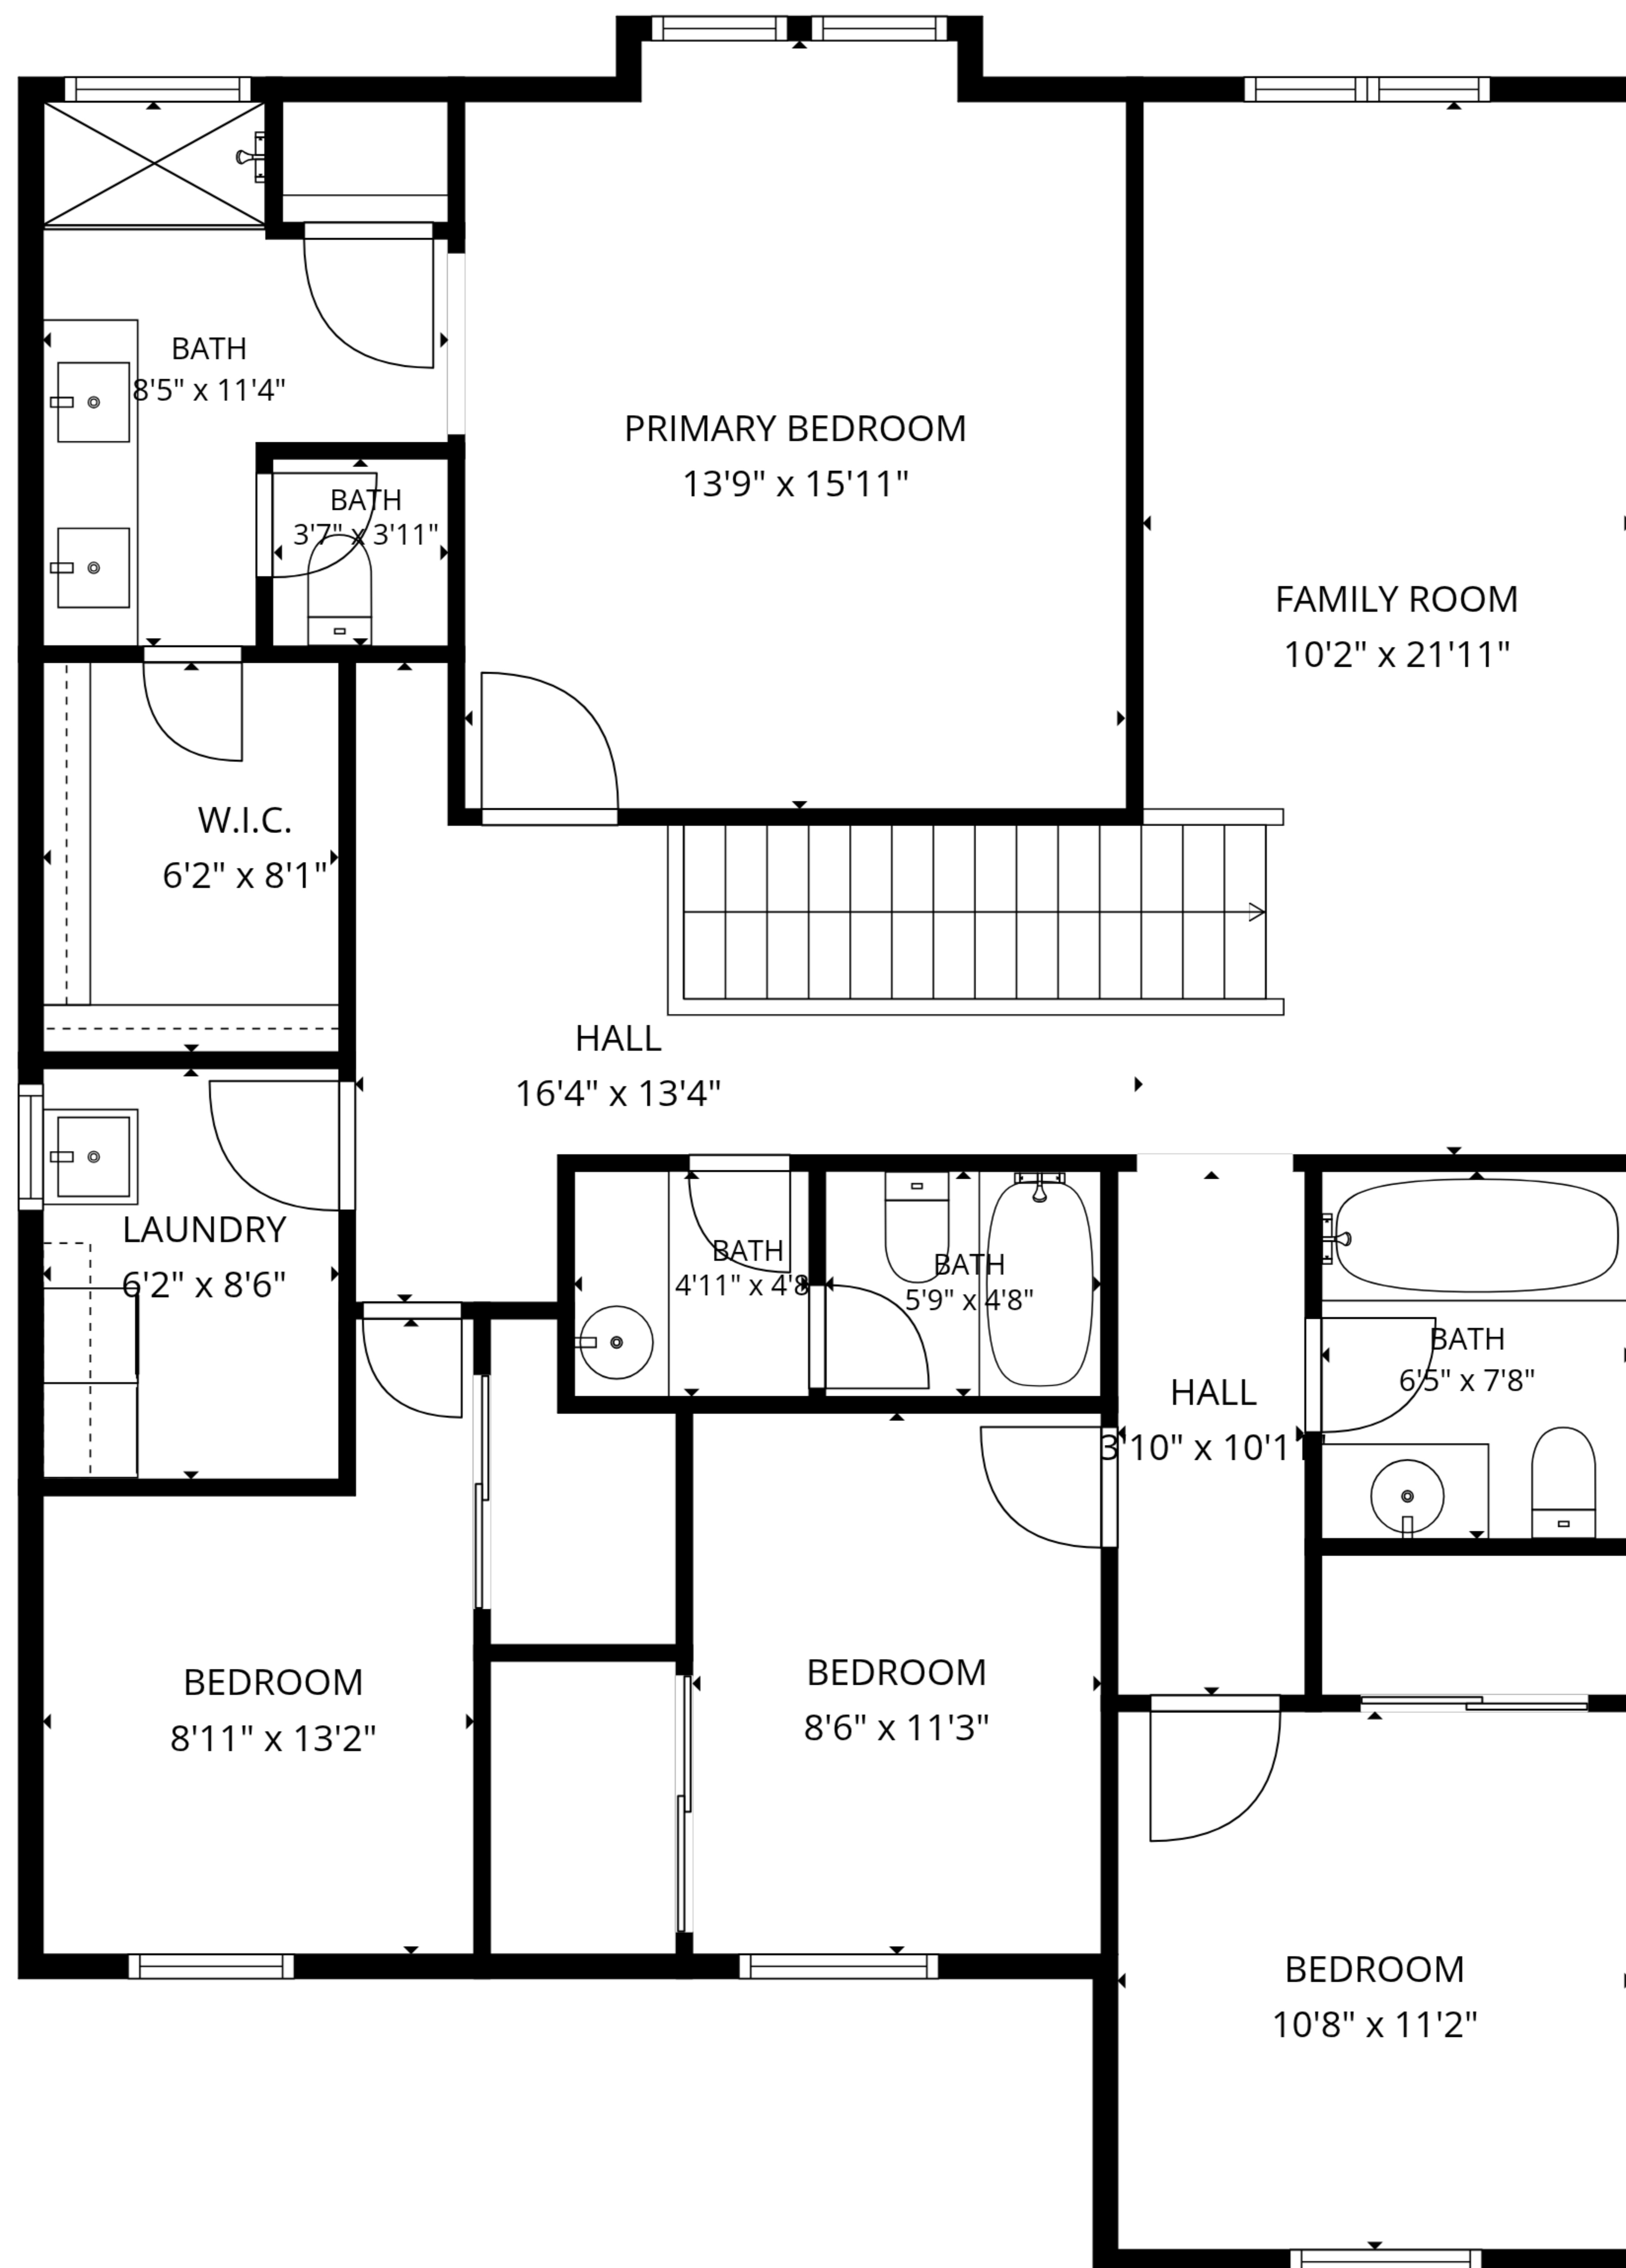

TOTAL: 2192 sq. ft

1st floor: 847 sq. ft, 2nd floor: 1345 sq. ft

EXCLUDED AREAS: GARAGE: 348 sq. ft, UTILITY: 23 sq. ft, WALLS: 171 sq. ft

SIZES AND DIMENSIONS ARE APPROXIMATE, ACTUAL MAY VARY.

TOTAL: 2192 sq. ft

1st floor: 847 sq. ft, 2nd floor: 1345 sq. ft

EXCLUDED AREAS: GARAGE: 348 sq. ft, UTILITY: 23 sq. ft, WALLS: 171 sq. ft

SIZES AND DIMENSIONS ARE APPROXIMATE, ACTUAL MAY VARY.

1st floor

2nd floor

TOTAL: 2192 sq. ft
 1st floor: 847 sq. ft, 2nd floor: 1345 sq. ft
 EXCLUDED AREAS: GARAGE: 348 sq. ft, UTILITY: 23 sq. ft, WALLS: 171 sq. ft

SIZES AND DIMENSIONS ARE APPROXIMATE, ACTUAL MAY VARY.