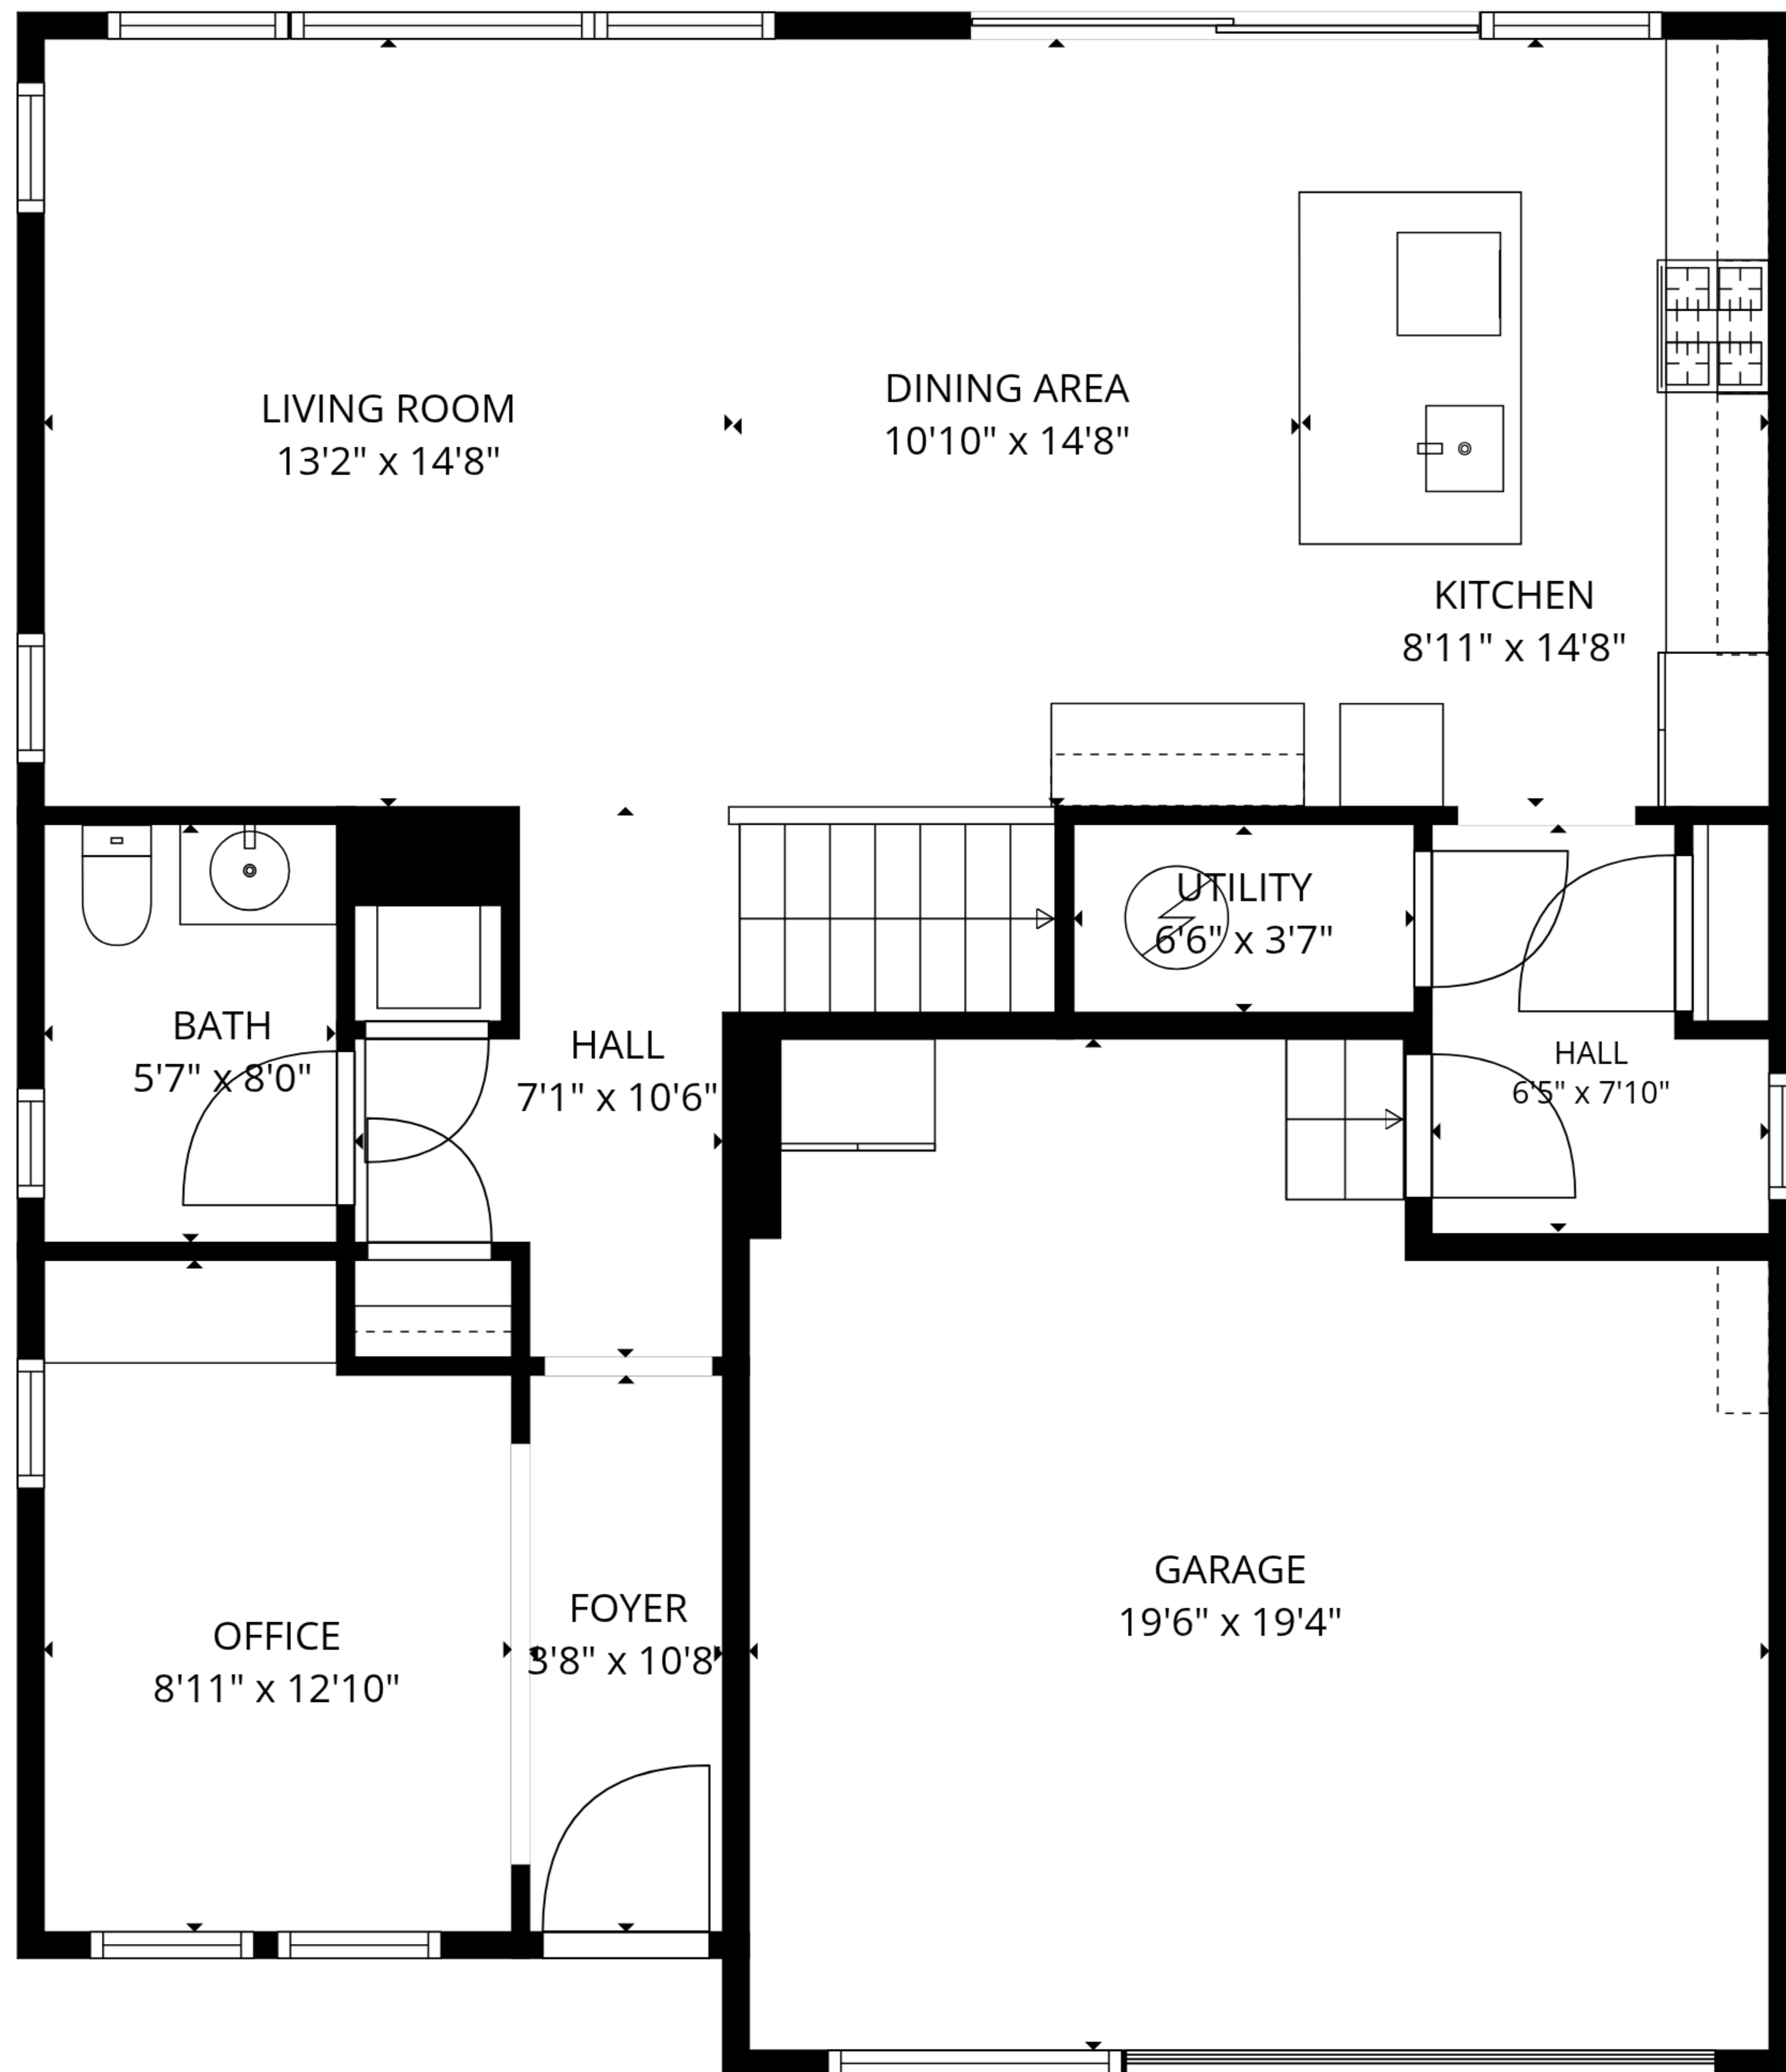

TOTAL: 2192 sq. ft

1st floor: 847 sq. ft, 2nd floor: 1345 sq. ft

EXCLUDED AREAS: GARAGE: 348 sq. ft, UTILITY: 23 sq. ft, WALLS: 171 sq. ft

SIZES AND DIMENSIONS ARE APPROXIMATE, ACTUAL MAY VARY.

TOTAL: 2192 sq. ft

1st floor: 847 sq. ft, 2nd floor: 1345 sq. ft

EXCLUDED AREAS: GARAGE: 348 sq. ft, UTILITY: 23 sq. ft, WALLS: 171 sq. ft

SIZES AND DIMENSIONS ARE APPROXIMATE, ACTUAL MAY VARY.

1st floor

2nd floor

TOTAL: 2192 sq. ft
 1st floor: 847 sq. ft, 2nd floor: 1345 sq. ft
 EXCLUDED AREAS: GARAGE: 348 sq. ft, UTILITY: 23 sq. ft, WALLS: 171 sq. ft

SIZES AND DIMENSIONS ARE APPROXIMATE, ACTUAL MAY VARY.