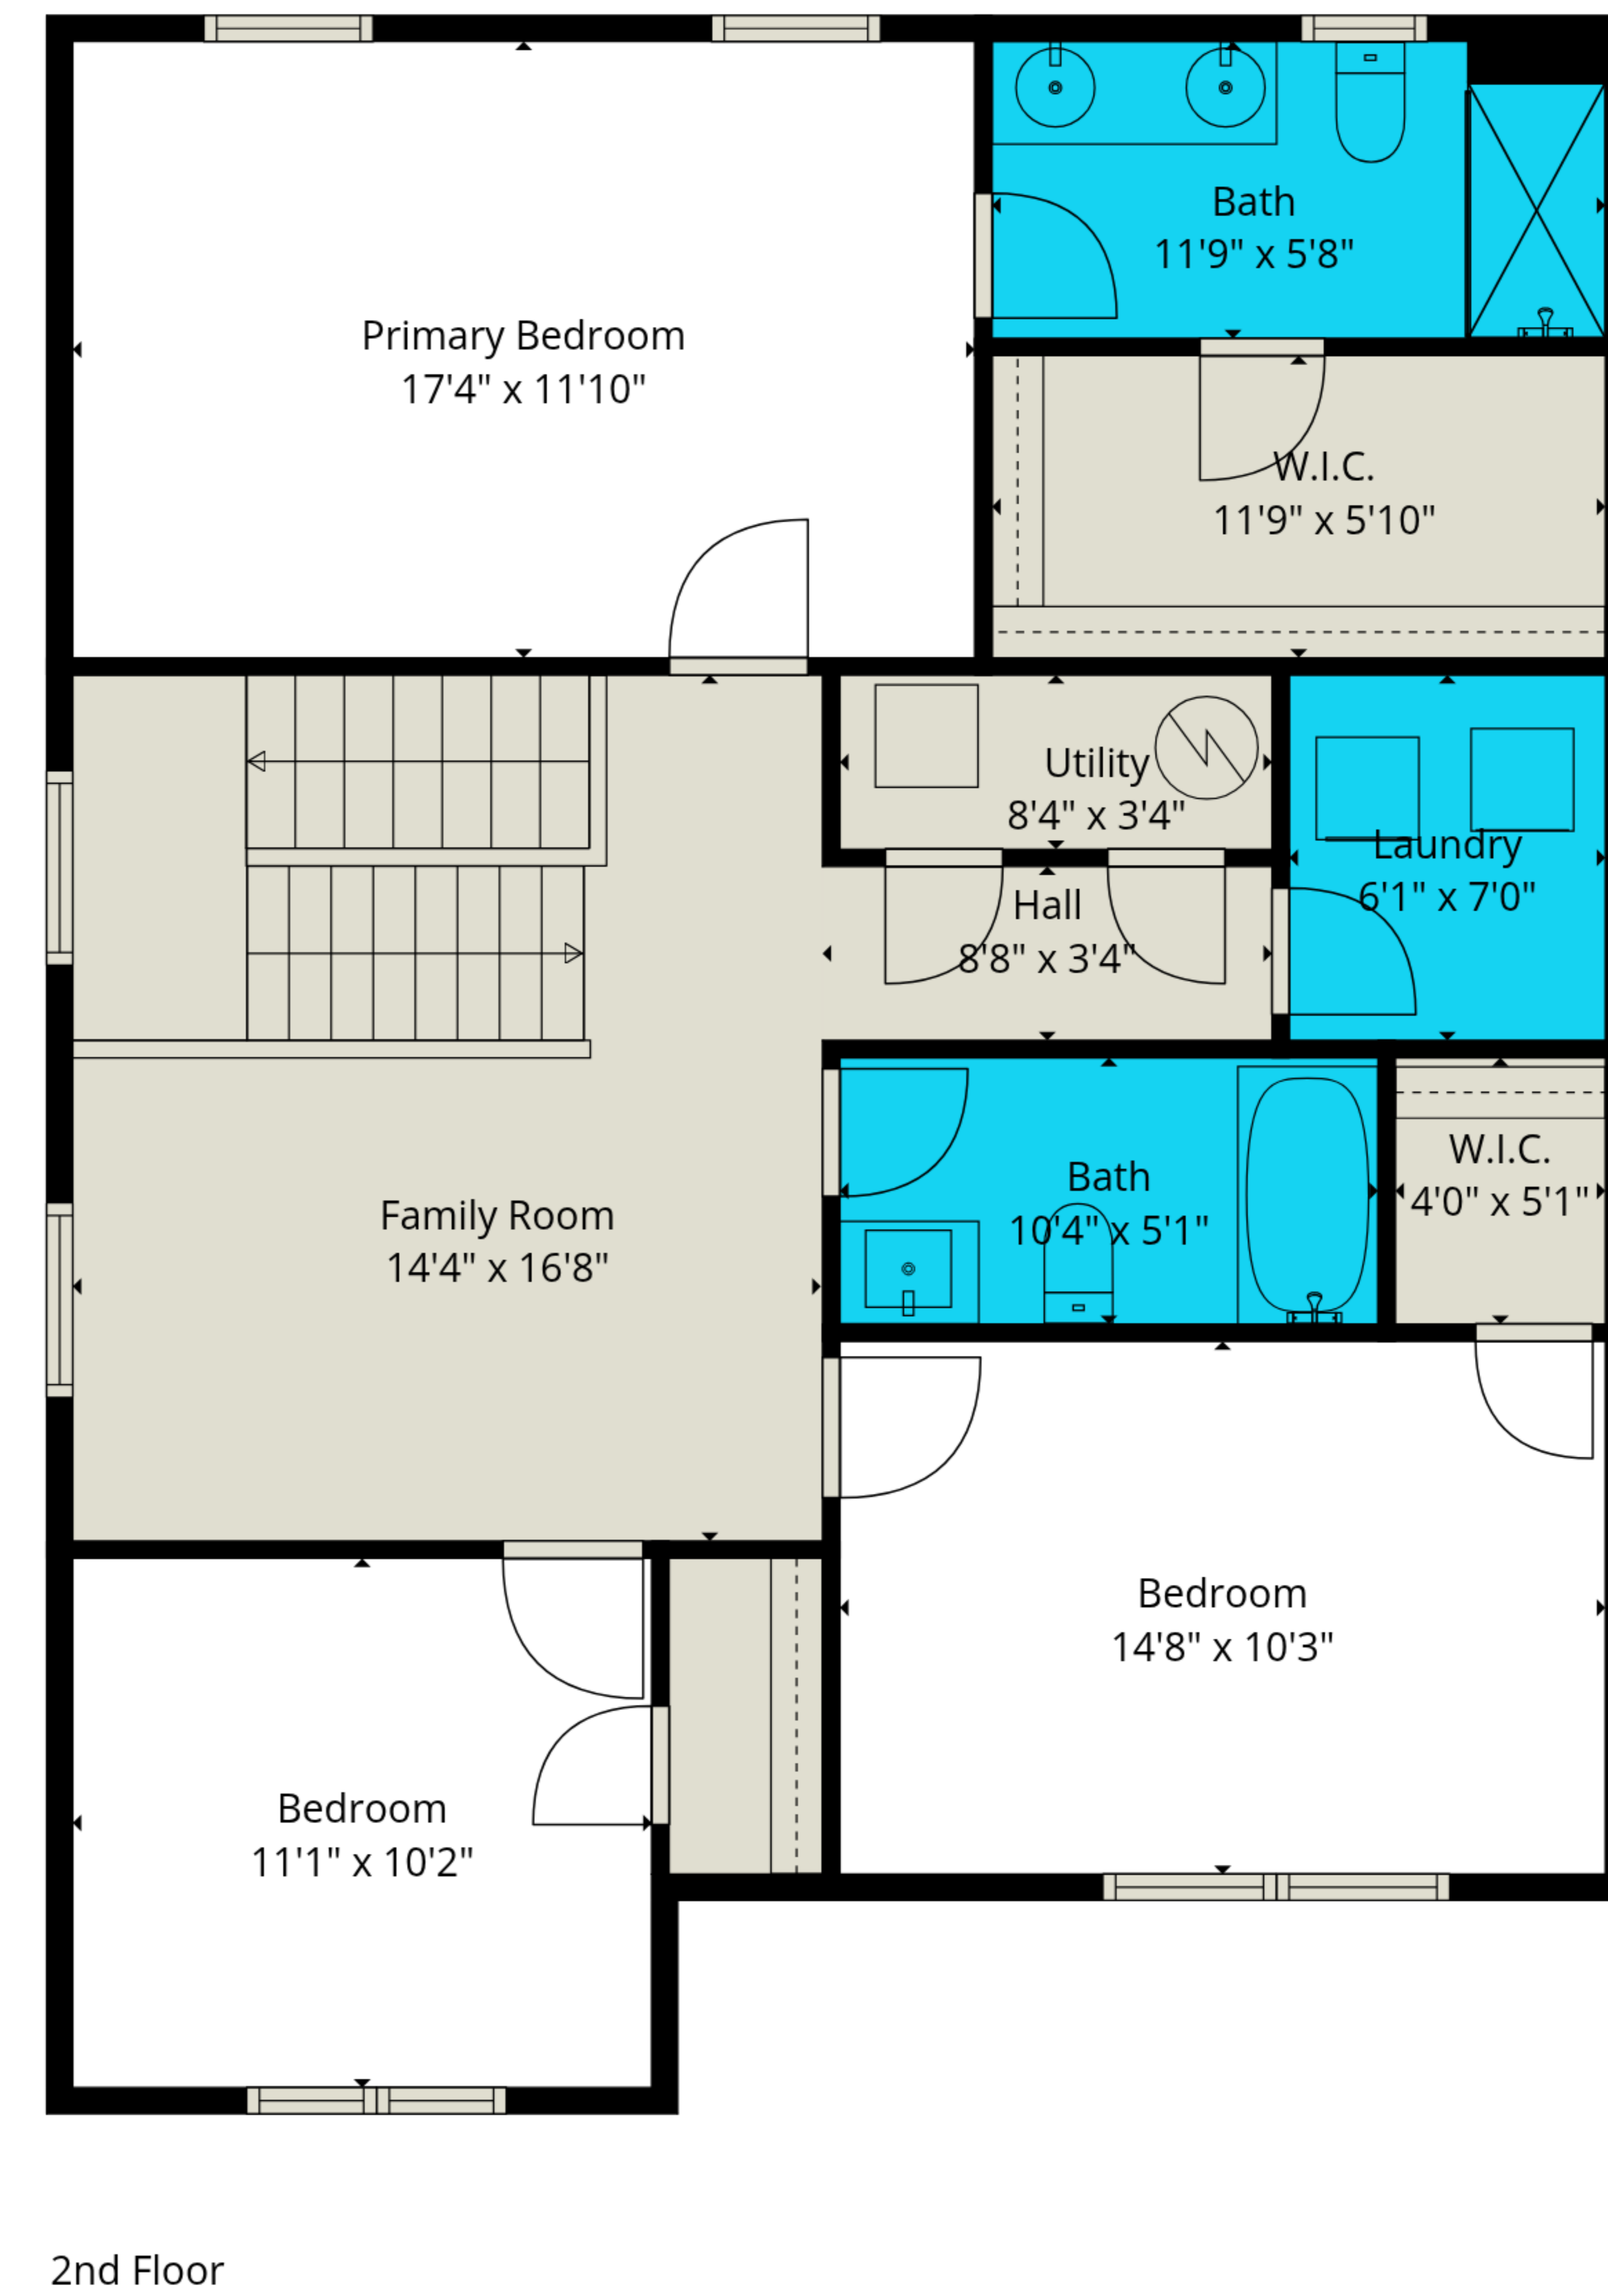

**Total GLA: 2087 sq. ft | Total: 3321 sq. ft**  
1st floor: 964 sq. ft (Excluded areas 1206 sq. ft)  
2nd floor: 1123 sq. ft (Excluded areas 28 sq. ft)

**Total GLA: 2087 sq. ft | Total: 3321 sq. ft**  
 1st floor: 964 sq. ft (Excluded areas 1206 sq. ft)  
 2nd floor: 1123 sq. ft (Excluded areas 28 sq. ft)

**Total GLA: 2087 sq. ft | Total: 3321 sq. ft**  
 1st floor: 964 sq. ft (Excluded areas 1206 sq. ft)  
 2nd floor: 1123 sq. ft (Excluded areas 28 sq. ft)