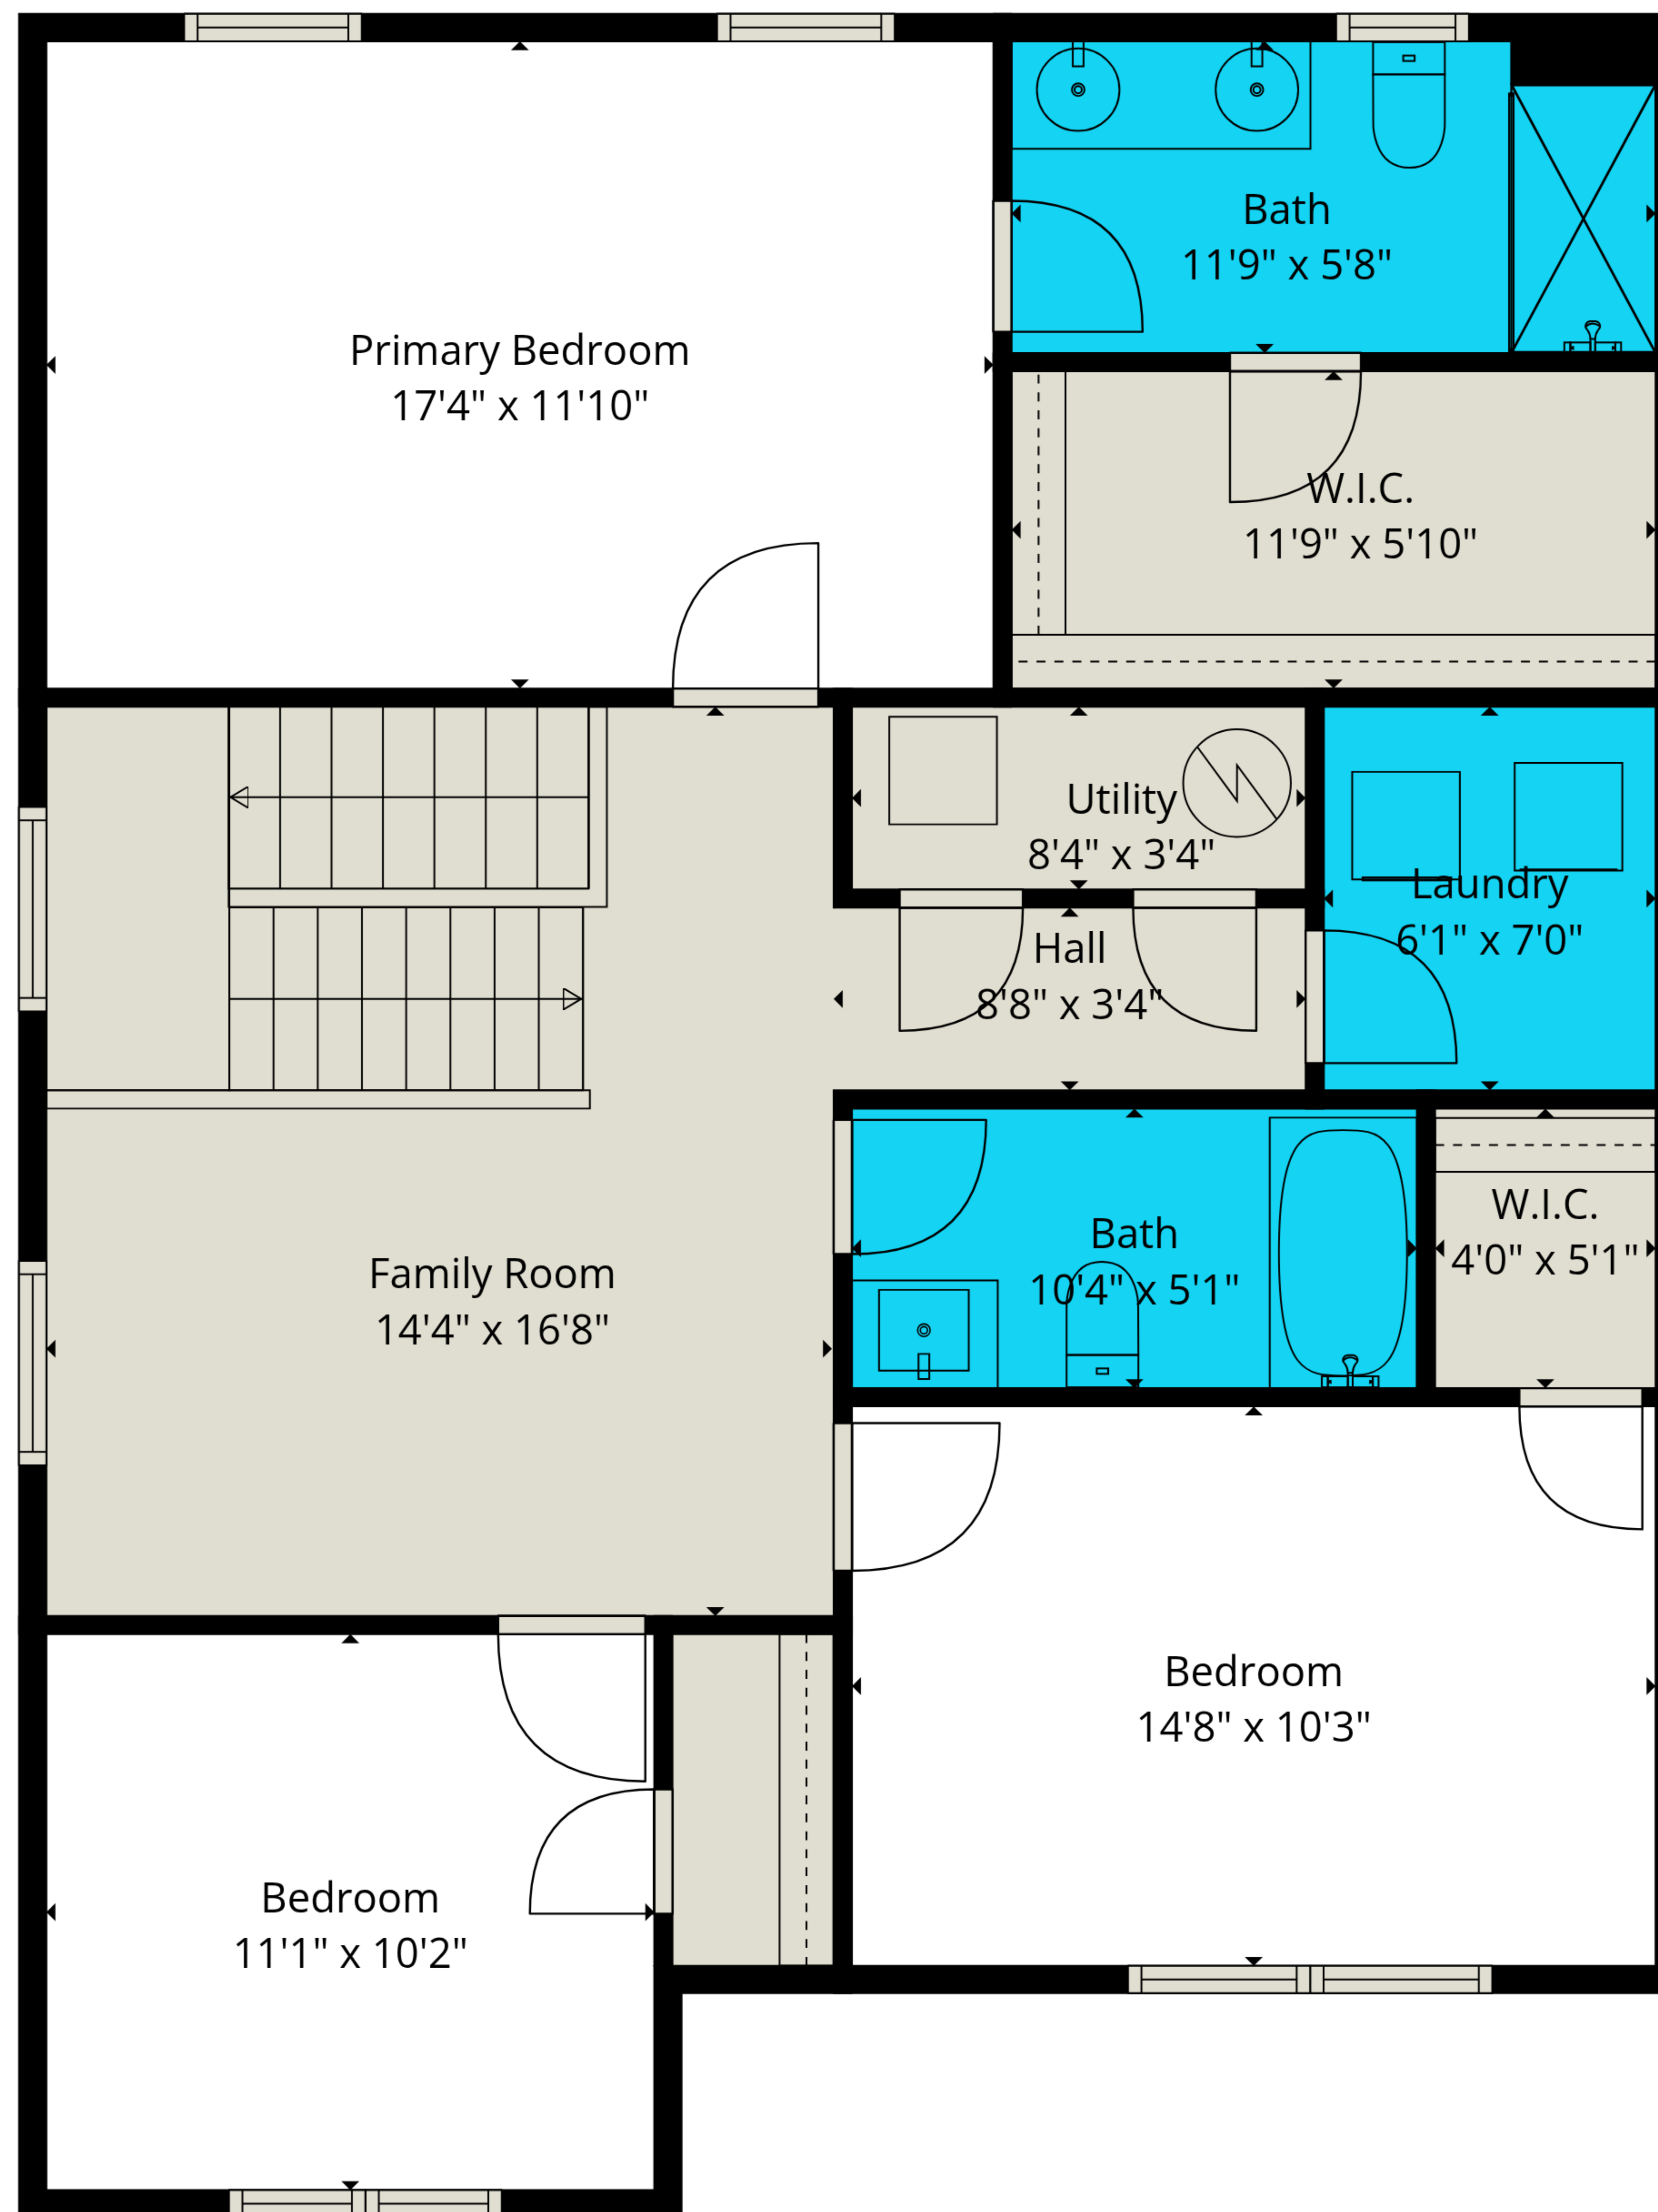

**Total GLA: 2087 sq. ft | Total: 3321 sq. ft**  
1st floor: 964 sq. ft (Excluded areas 1206 sq. ft)  
2nd floor: 1123 sq. ft (Excluded areas 28 sq. ft)

**Total GLA: 2087 sq. ft | Total: 3321 sq. ft**  
 1st floor: 964 sq. ft (Excluded areas 1206 sq. ft)  
 2nd floor: 1123 sq. ft (Excluded areas 28 sq. ft)

**Total GLA: 2087 sq. ft | Total: 3321 sq. ft**  
 1st floor: 964 sq. ft (Excluded areas 1206 sq. ft)  
 2nd floor: 1123 sq. ft (Excluded areas 28 sq. ft)