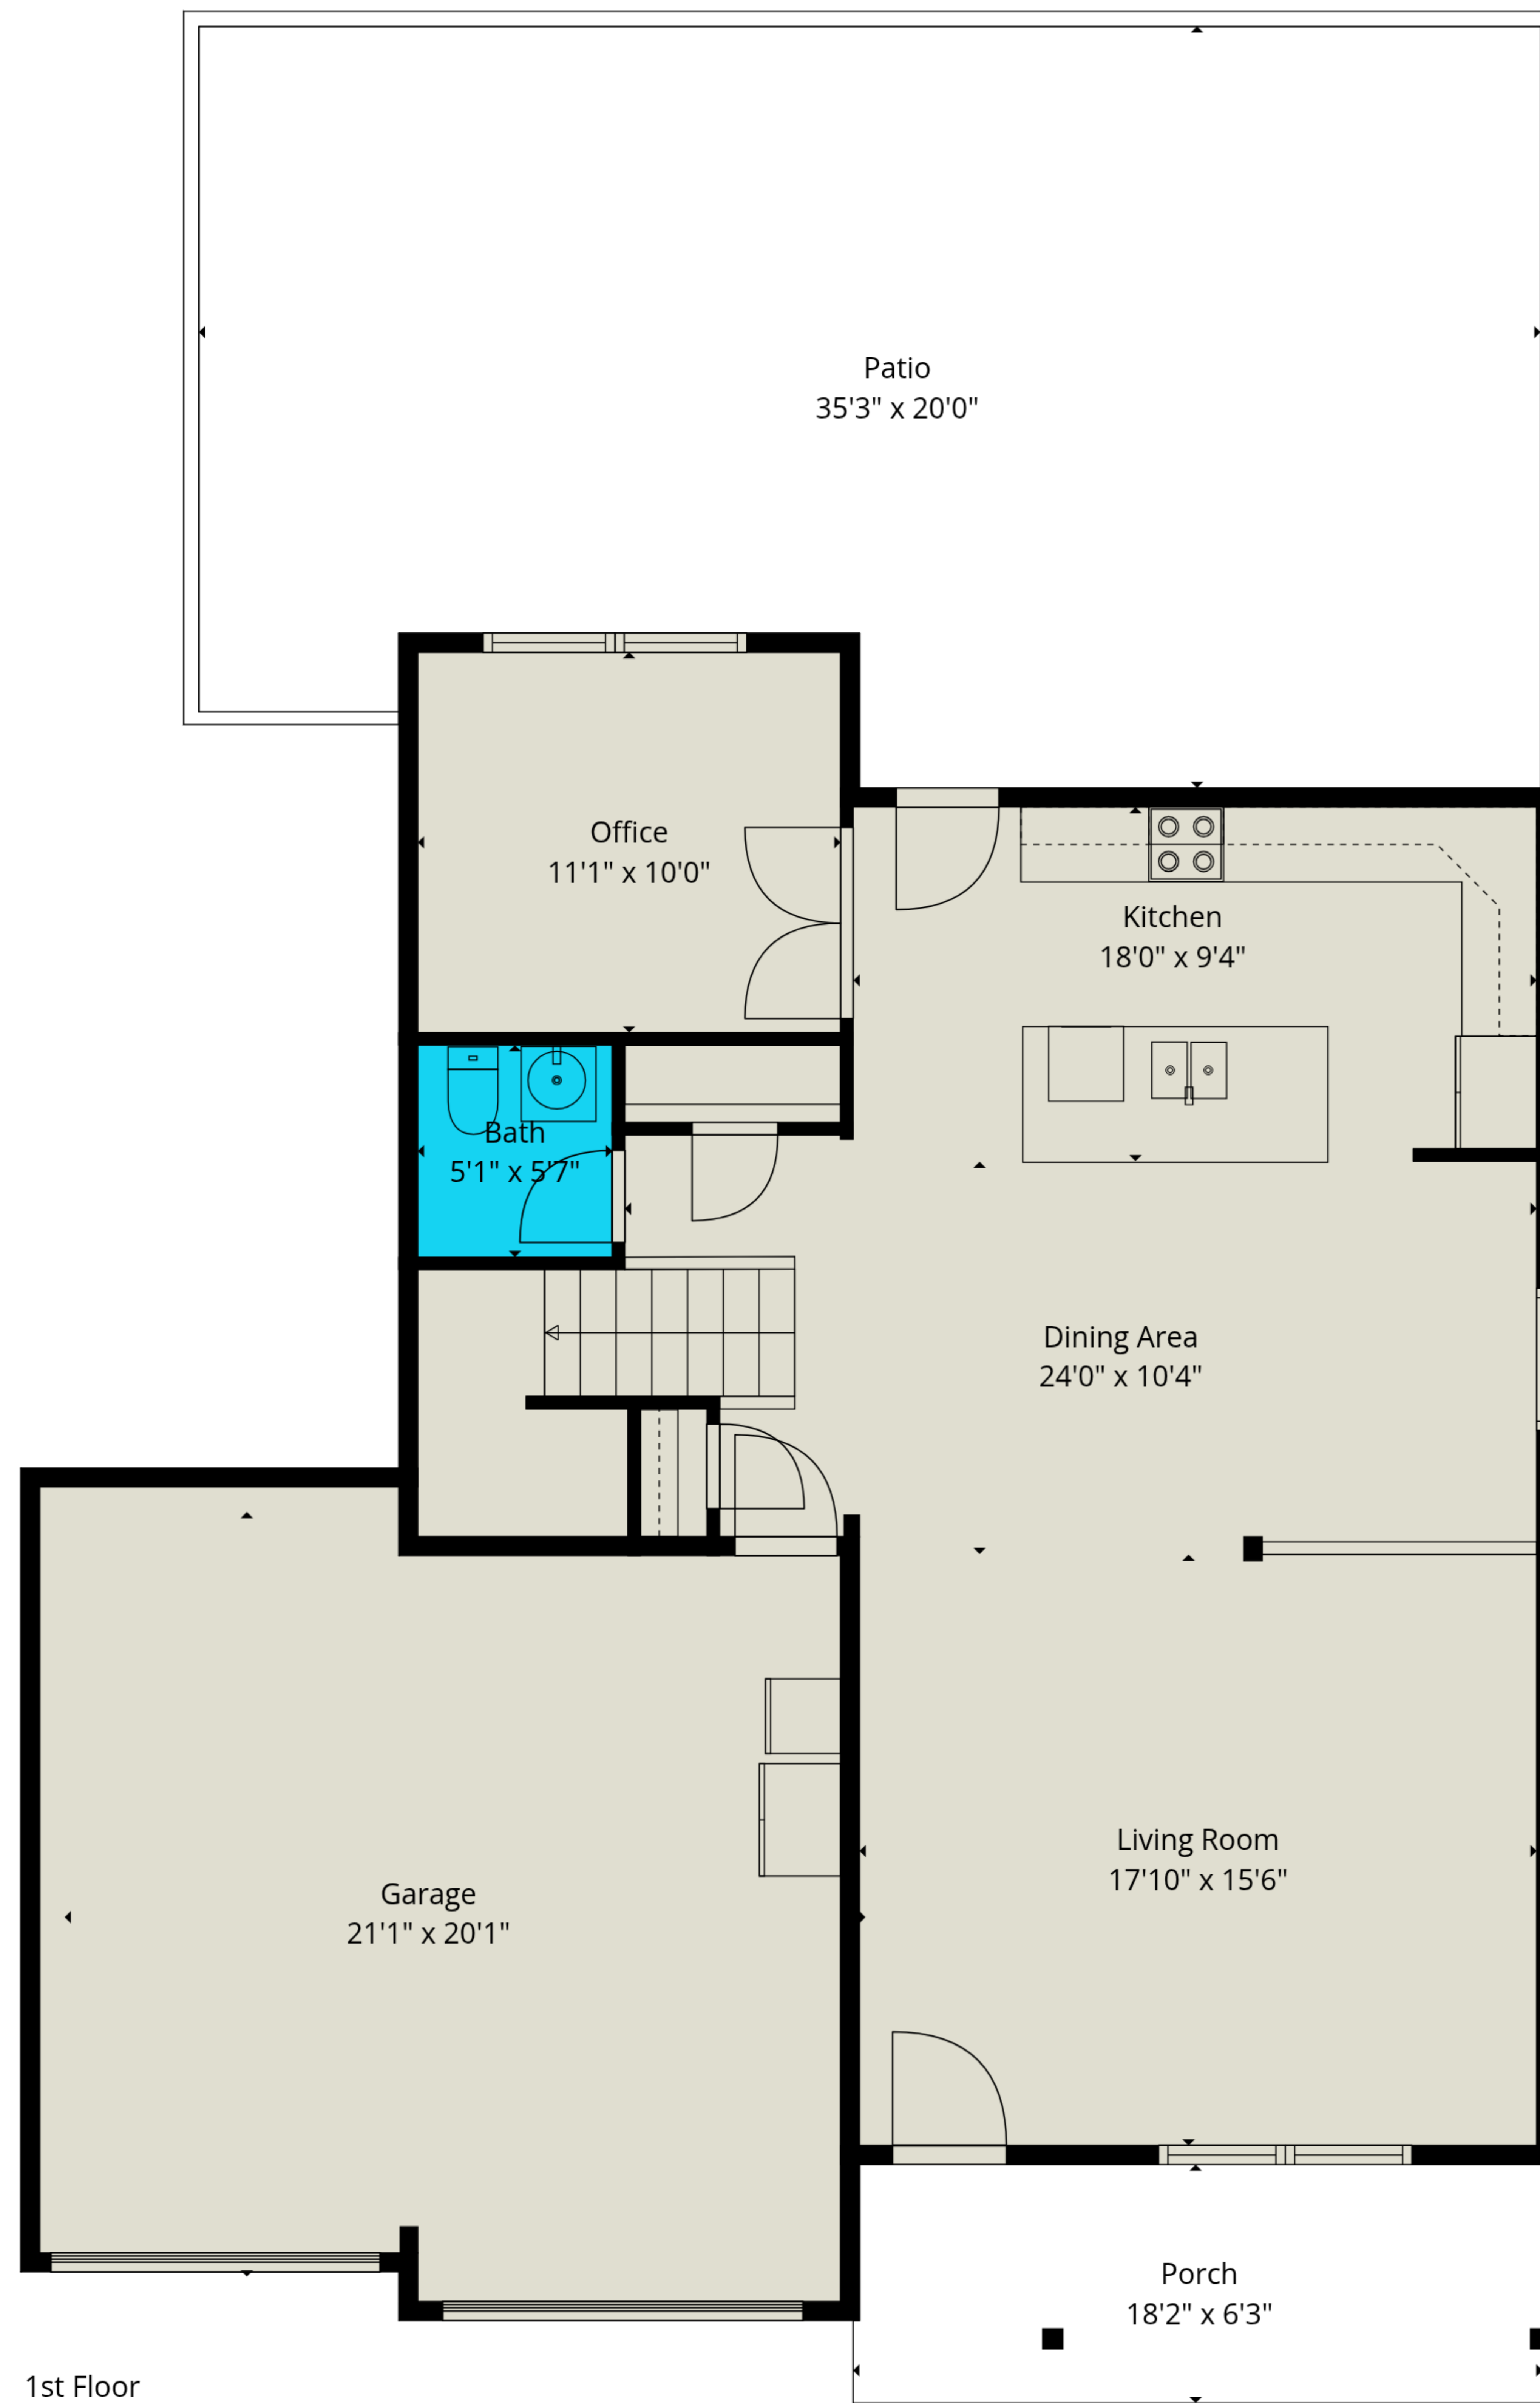

**Total GLA: 2087 sq. ft | Total: 3321 sq. ft**  
1st floor: 964 sq. ft (Excluded areas 1206 sq. ft)  
2nd floor: 1123 sq. ft (Excluded areas 28 sq. ft)

**Total GLA: 2087 sq. ft | Total: 3321 sq. ft**  
 1st floor: 964 sq. ft (Excluded areas 1206 sq. ft)  
 2nd floor: 1123 sq. ft (Excluded areas 28 sq. ft)

**Total GLA: 2087 sq. ft | Total: 3321 sq. ft**  
 1st floor: 964 sq. ft (Excluded areas 1206 sq. ft)  
 2nd floor: 1123 sq. ft (Excluded areas 28 sq. ft)