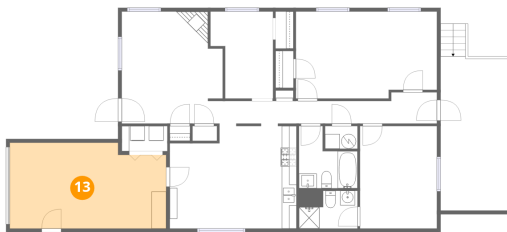

11 Floor 1 - Covered Deck

Dimensions: 9'1" x 11'5"
Area: 104 sq. ft
Counted as living area: No

Heated: No
Finished: No
Enclosed: No
Contiguous: Yes
Permitted: Yes
Wet space: No
Addition: No
Conversion: No

12 Floor 1 - Laundry

Dimensions: 6'2" x 3'5"
Area: 21 sq. ft
Counted as living area: No

Heated: Yes
Finished: No
Enclosed: Yes
Contiguous: Yes
Permitted: Yes
Wet space: No
Addition: No
Conversion: No

13 Floor 1 - Garage