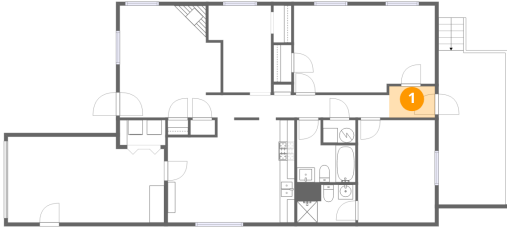

1 Floor 1 - Entry

Dimensions: 6'2" x 4'2"
Area: 26 sq. ft
Counted as living area: Yes

Heated: Yes
Finished: Yes
Enclosed: Yes
Contiguous: Yes
Permitted: Yes
Wet space: No
Addition: No
Conversion: No