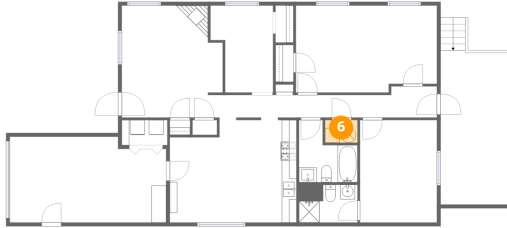

Heated: Yes
Finished: Yes
Enclosed: Yes
Contiguous: Yes
Permitted: Yes
Wet space: No
Addition: No
Conversion: No

5 Floor 1 - Kitchen

Dimensions: 17'2" x 14'3"
Area: 244 sq. ft
Counted as living area: No

Heated: Yes
Finished: No
Enclosed: Yes
Contiguous: Yes
Permitted: Yes
Wet space: No
Addition: No
Conversion: No

6 Floor 1 - Utility

Dimensions: 4'5" x 3'1"
Area: 13 sq. ft
Counted as living area: No

Heated: Yes
Finished: No
Enclosed: Yes
Contiguous: Yes
Permitted: Yes
Wet space: No
Addition: No
Conversion: No