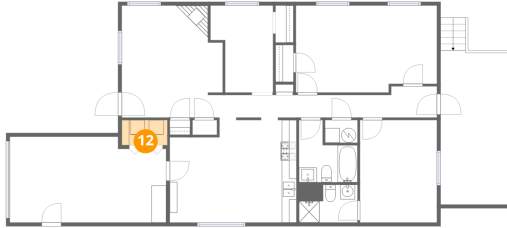

12 Floor 1 - Laundry

Dimensions: 6'2" x 3'5"
Area: 21 sq. ft
Counted as living area: No

Heated: Yes
Finished: No
Enclosed: Yes
Contiguous: Yes
Permitted: Yes
Wet space: No
Addition: No
Conversion: No