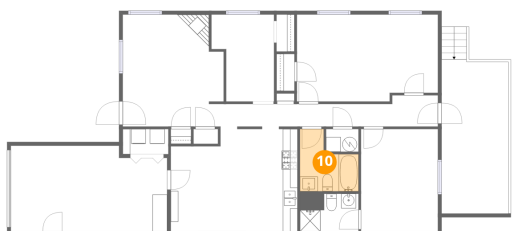

10 Floor 1 - Bath

Dimensions: 7'11" x 8'5"
Area: 67 sq. ft
Counted as living area: Yes

Heated: Yes
Finished: Yes
Enclosed: Yes
Contiguous: Yes
Permitted: Yes
Wet space: Yes
Addition: No
Conversion: No