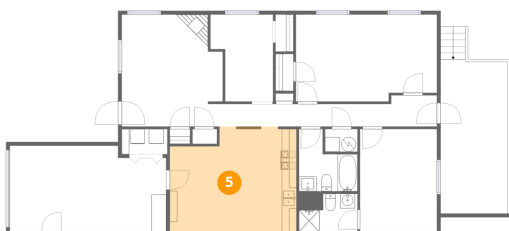

Heated: Yes
Finished: No
Enclosed: Yes
Contiguous: Yes
Permitted: Yes
Wet space: No
Addition: No
Conversion: No

4 Floor 1 - Living Room

Dimensions: 13'8" x 15'2"
Area: 207 sq. ft
Counted as living area: Yes

Heated: Yes
Finished: Yes
Enclosed: Yes
Contiguous: Yes
Permitted: Yes
Wet space: No
Addition: No
Conversion: No

5 Floor 1 - Kitchen

Dimensions: 17'2" x 14'3"
Area: 244 sq. ft
Counted as living area: No