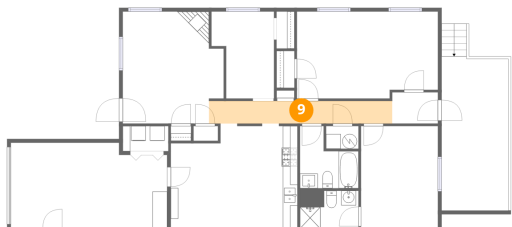

9 Floor 1 - Hall

Dimensions: 24'10" x 3'1"
Area: 76 sq. ft
Counted as living area: Yes

Heated: Yes
Finished: Yes
Enclosed: Yes
Contiguous: Yes
Permitted: Yes
Wet space: No
Addition: No
Conversion: No