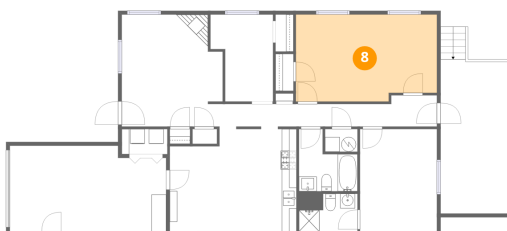

Heated: Yes
Finished: No
Enclosed: Yes
Contiguous: Yes
Permitted: Yes
Wet space: No
Addition: No
Conversion: No

6 Floor 1 - Utility

Dimensions: 4'5" x 3'1"
Area: 13 sq. ft
Counted as living area: No

Heated: Yes
Finished: No
Enclosed: Yes
Contiguous: Yes
Permitted: Yes
Wet space: No
Addition: No
Conversion: No

7 Floor 1 - Deck

Dimensions: 9'1" x 9'5"
Area: 85 sq. ft
Counted as living area: No

Heated: No
Finished: No
Enclosed: No
Contiguous: Yes
Permitted: Yes
Wet space: No
Addition: No
Conversion: No

8 Floor 1 - Bedroom