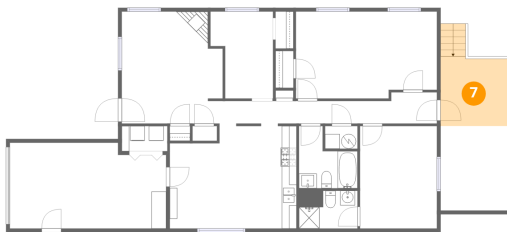

Heated: Yes
Finished: No
Enclosed: Yes
Contiguous: Yes
Permitted: Yes
Wet space: No
Addition: No
Conversion: No

6 Floor 1 - Utility

Dimensions: 4'5" x 3'1"
Area: 13 sq. ft
Counted as living area: No

Heated: Yes
Finished: No
Enclosed: Yes
Contiguous: Yes
Permitted: Yes
Wet space: No
Addition: No
Conversion: No

7 Floor 1 - Deck

Dimensions: 9'1" x 9'5"
Area: 85 sq. ft
Counted as living area: No

Heated: No
Finished: No
Enclosed: No
Contiguous: Yes
Permitted: Yes
Wet space: No
Addition: No
Conversion: No

8 Floor 1 - Bedroom