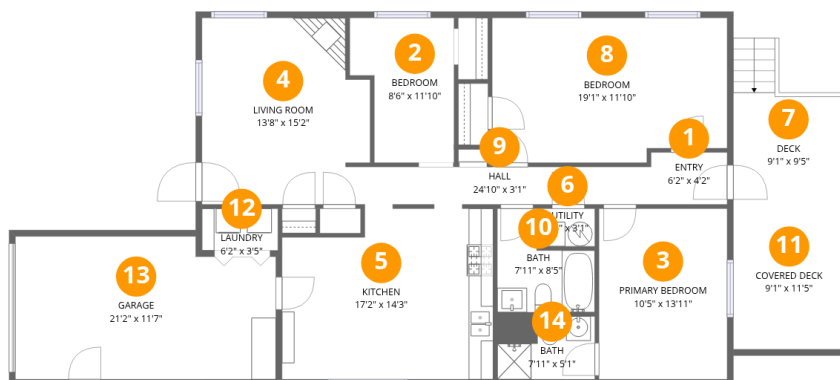

1st floor

Total Area: 783 sq. ft

1st Floor: 783 sq. ft

Excluded: Primary bedroom 146 sq. ft, Garage 236 sq. ft, Laundry 22 sq. ft, Utility 13 sq. ft, Kitchen 224 sq. ft, Covered deck 104 sq. ft, Deck 99 sq. ft, Walls: 101 sq. ft

Property summary

1 Floors

3 Bedrooms

2 Bathrooms

1 Garages

Room dimensions

Floor 1

Total: 783sqft Excluded: 844sqft

#		Dimensions	sqft	Counted as living area
1	Entry	6'2" x 4'2"	26 sq. ft	Yes
2	Bedroom	8'6" x 11'10"	100 sq. ft	Yes
3	Primary Bedroom	10'5" x 13'11"	145 sq. ft	No
4	Living Room	13'8" x 15'2"	207 sq. ft	Yes
5	Kitchen	17'2" x 14'3"	244 sq. ft	No
6	Utility	4'5" x 3'1"	13 sq. ft	No
7	Deck	9'1" x 9'5"	85 sq. ft	No
8	Bedroom	19'1" x 11'10"	225 sq. ft	Yes
9	Hall	24'10" x 3'1"	76 sq. ft	Yes
10	Bath	7'11" x 8'5"	67 sq. ft	Yes
11	Covered Deck	9'1" x 11'5"	104 sq. ft	No

Home data report

2042 Calle Lorca,Santa Fe,NM,US

#		Dimensions	sqft	Counted as living area
12	Laundry	6'2" x 3'5"	21 sq. ft	No
13	Garage	21'2" x 11'7"	246 sq. ft	No
14	Bath	7'11" x 5'1"	41 sq. ft	Yes

1 Floor 1 - Entry