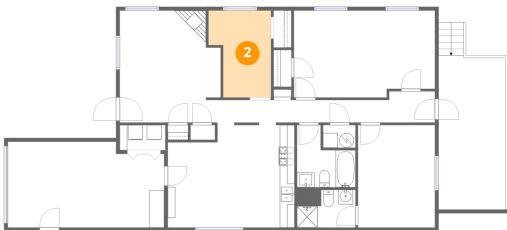

2 Floor 1 - Bedroom

Dimensions: 8'6" x 11'10"
Area: 100 sq. ft
Counted as living area: Yes

Heated: Yes
Finished: Yes
Enclosed: Yes
Contiguous: Yes
Permitted: Yes
Wet space: No
Addition: No
Conversion: No