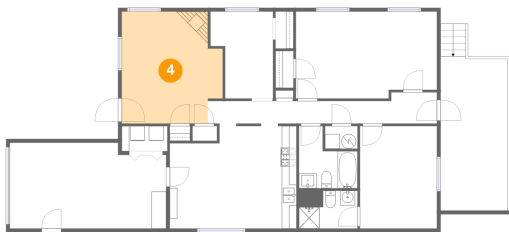

Heated: Yes
Finished: Yes
Enclosed: Yes
Contiguous: Yes
Permitted: Yes
Wet space: No
Addition: No
Conversion: No

3 Floor 1 - Primary Bedroom

Dimensions: 10'5" x 13'11"
Area: 145 sq. ft
Counted as living area: No

Heated: Yes
Finished: No
Enclosed: Yes
Contiguous: Yes
Permitted: Yes
Wet space: No
Addition: No
Conversion: No

4 Floor 1 - Living Room

Dimensions: 13'8" x 15'2"
Area: 207 sq. ft
Counted as living area: Yes

Heated: Yes
Finished: Yes
Enclosed: Yes
Contiguous: Yes
Permitted: Yes
Wet space: No
Addition: No
Conversion: No

5 Floor 1 - Kitchen

Dimensions: 17'2" x 14'3"
Area: 244 sq. ft
Counted as living area: No