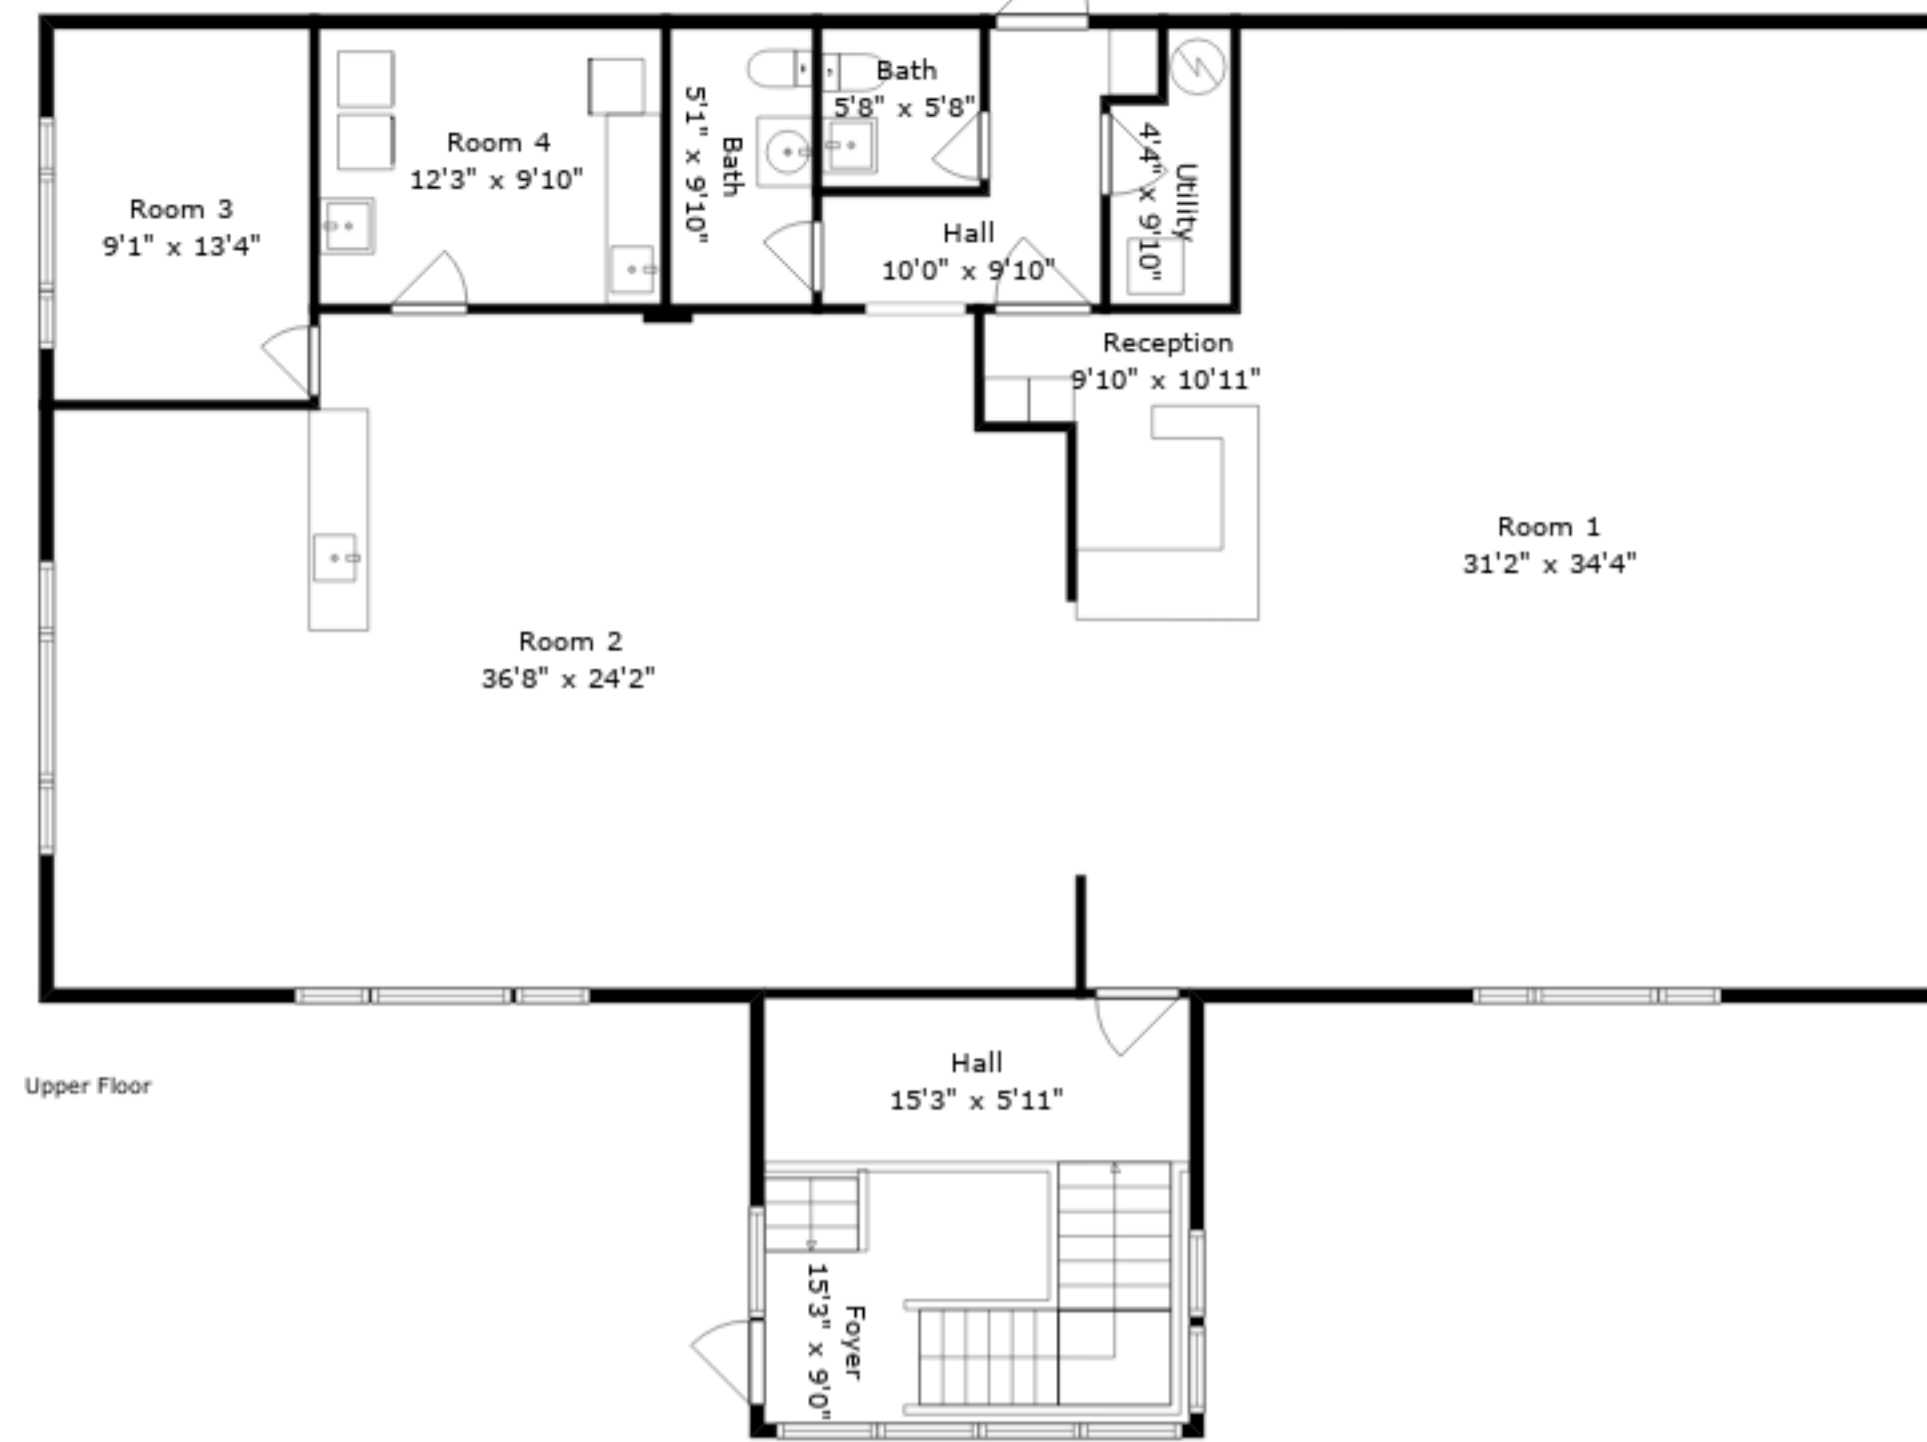

Total GLA: 5227 sq. ft | Total: 5227 sq. ft

Main floor: 2538 sq. ft

Upper floor: 2689 sq. ft

Sizes And Dimensions Are Approximate. Actual May Vary.

Total GLA: 5227 sq. ft | Total: 5227 sq. ft
 Main floor: 2538 sq. ft
 Upper floor: 2689 sq. ft

Sizes And Dimensions Are Approximate. Actual May Vary.