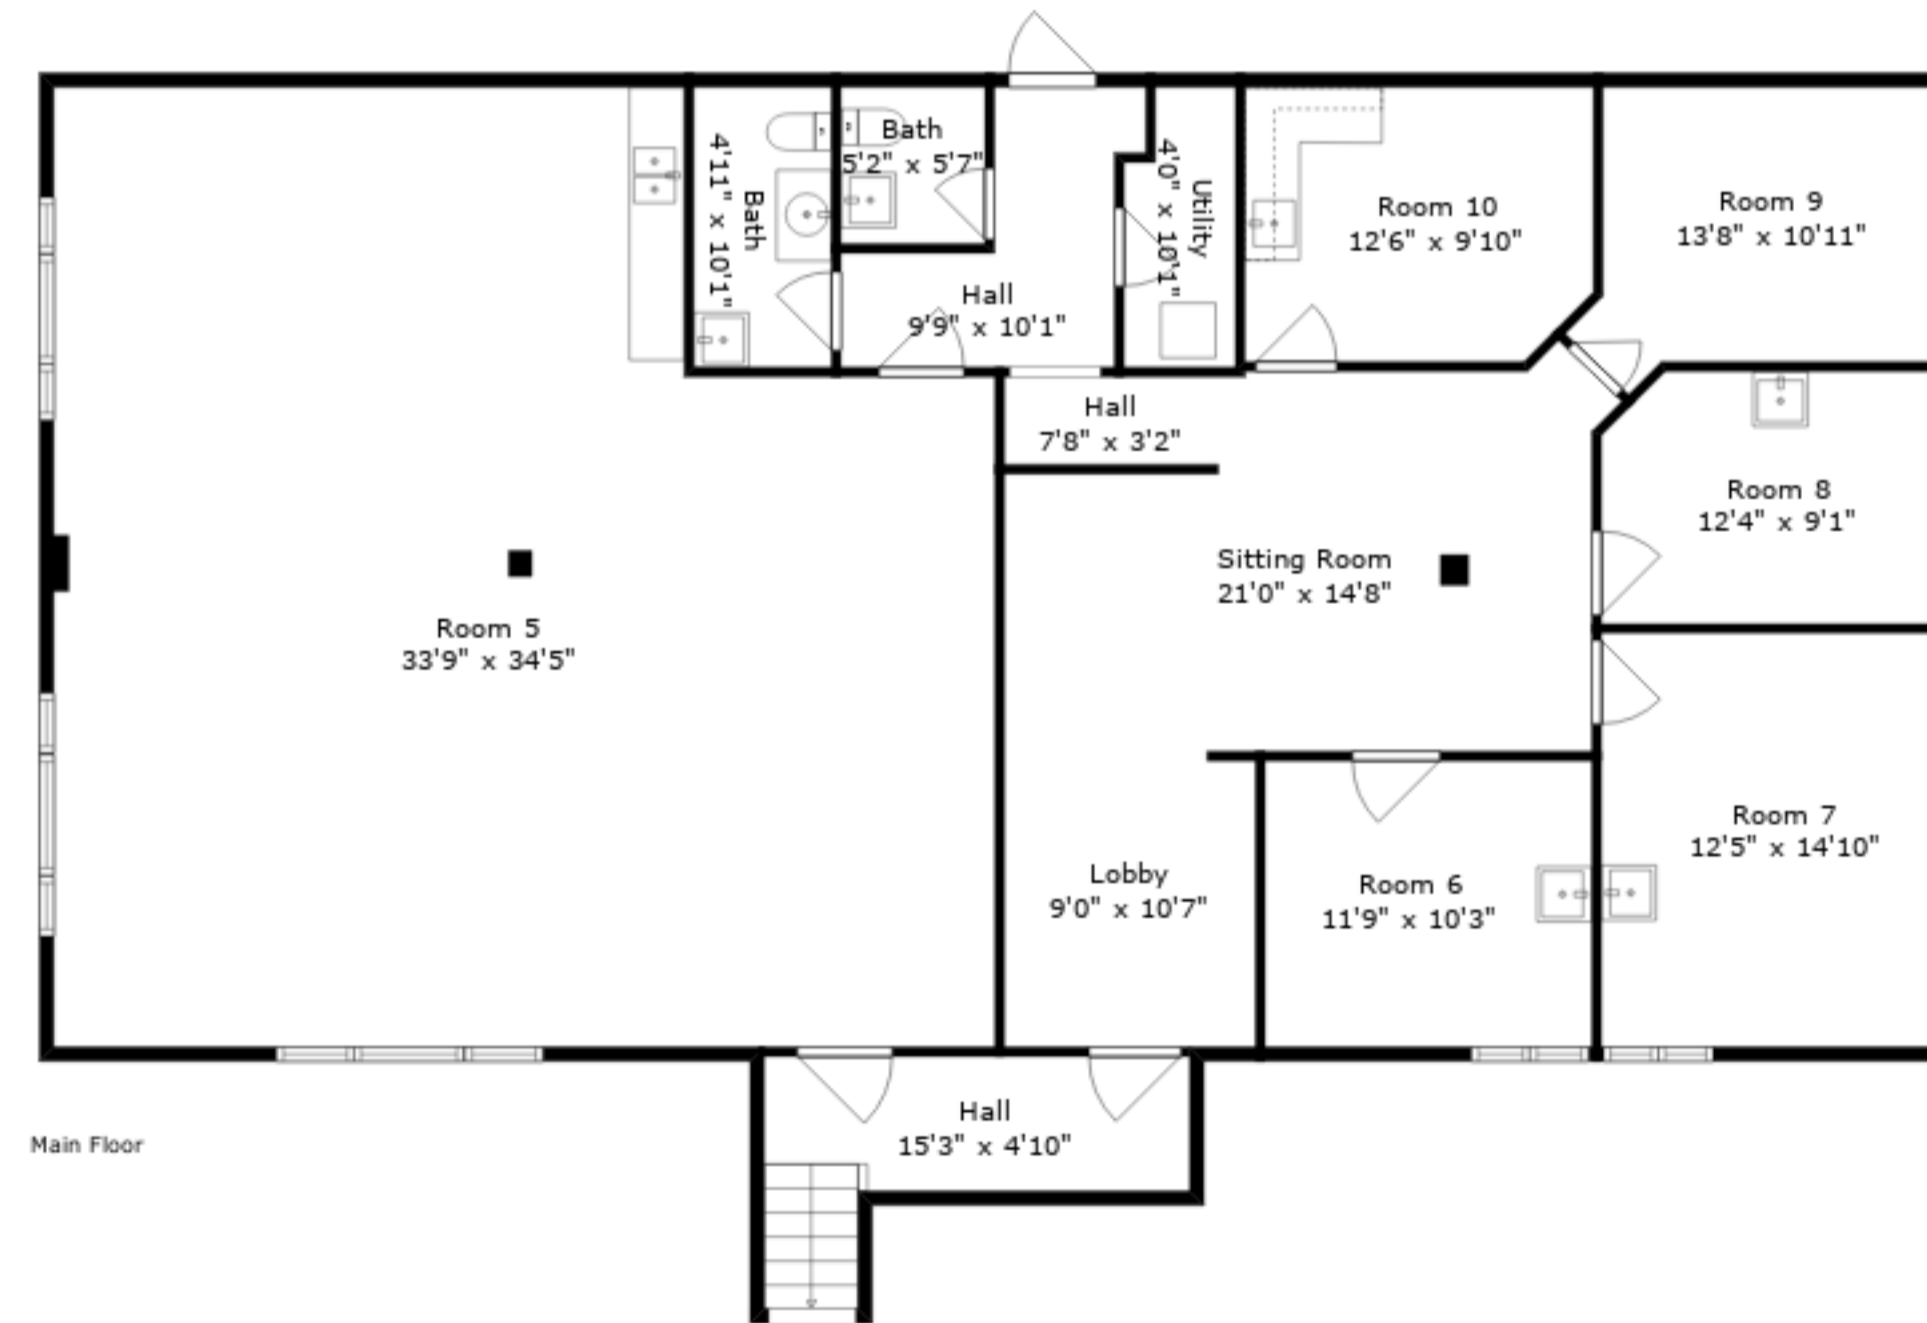

Total GLA: 5227 sq. ft | Total: 5227 sq. ft

Main floor: 2538 sq. ft

Upper floor: 2689 sq. ft

Sizes And Dimensions Are Approximate. Actual May Vary.

Total GLA: 5227 sq. ft | Total: 5227 sq. ft
 Main floor: 2538 sq. ft
 Upper floor: 2689 sq. ft

Sizes And Dimensions Are Approximate. Actual May Vary.