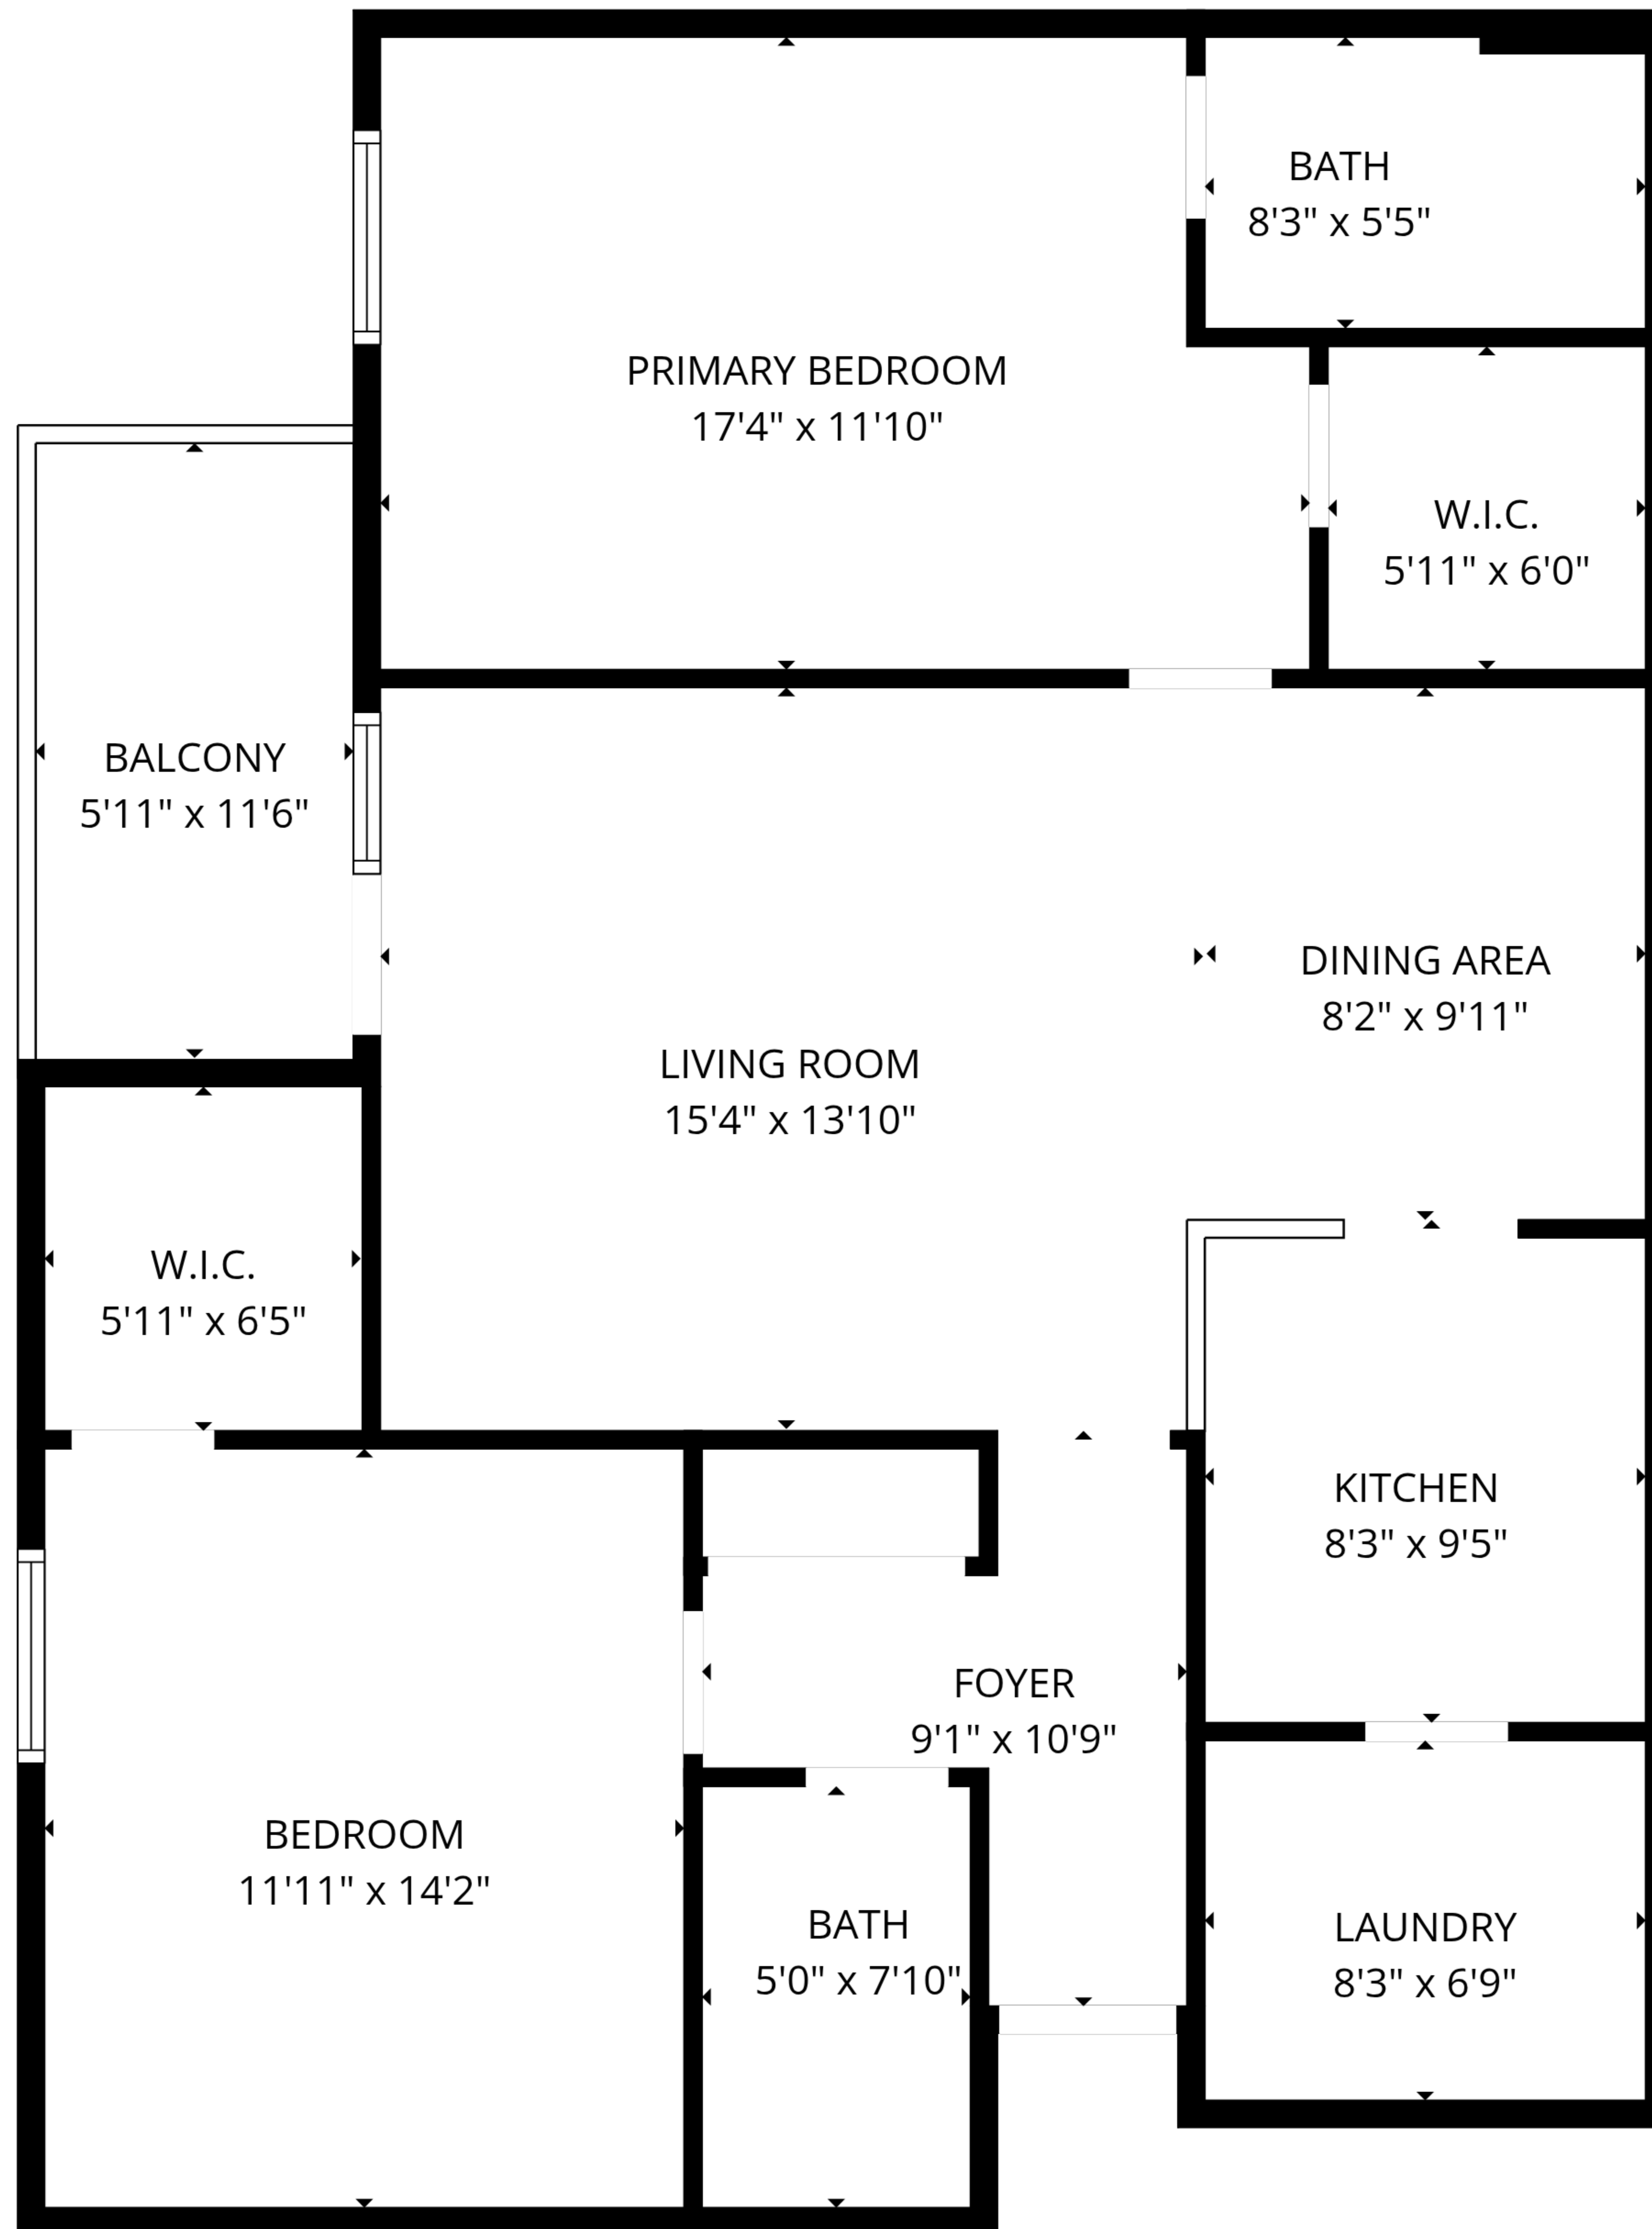

TOTAL: 1055 sq. ft
1st floor: 1055 sq. ft
EXCLUDED AREAS: BALCONY: 68 sq. ft, WALLS: 63 sq. ft

TOTAL: 1055 sq. ft
1st floor: 1055 sq. ft
EXCLUDED AREAS: BALCONY: 68 sq. ft, WALLS: 63 sq. ft