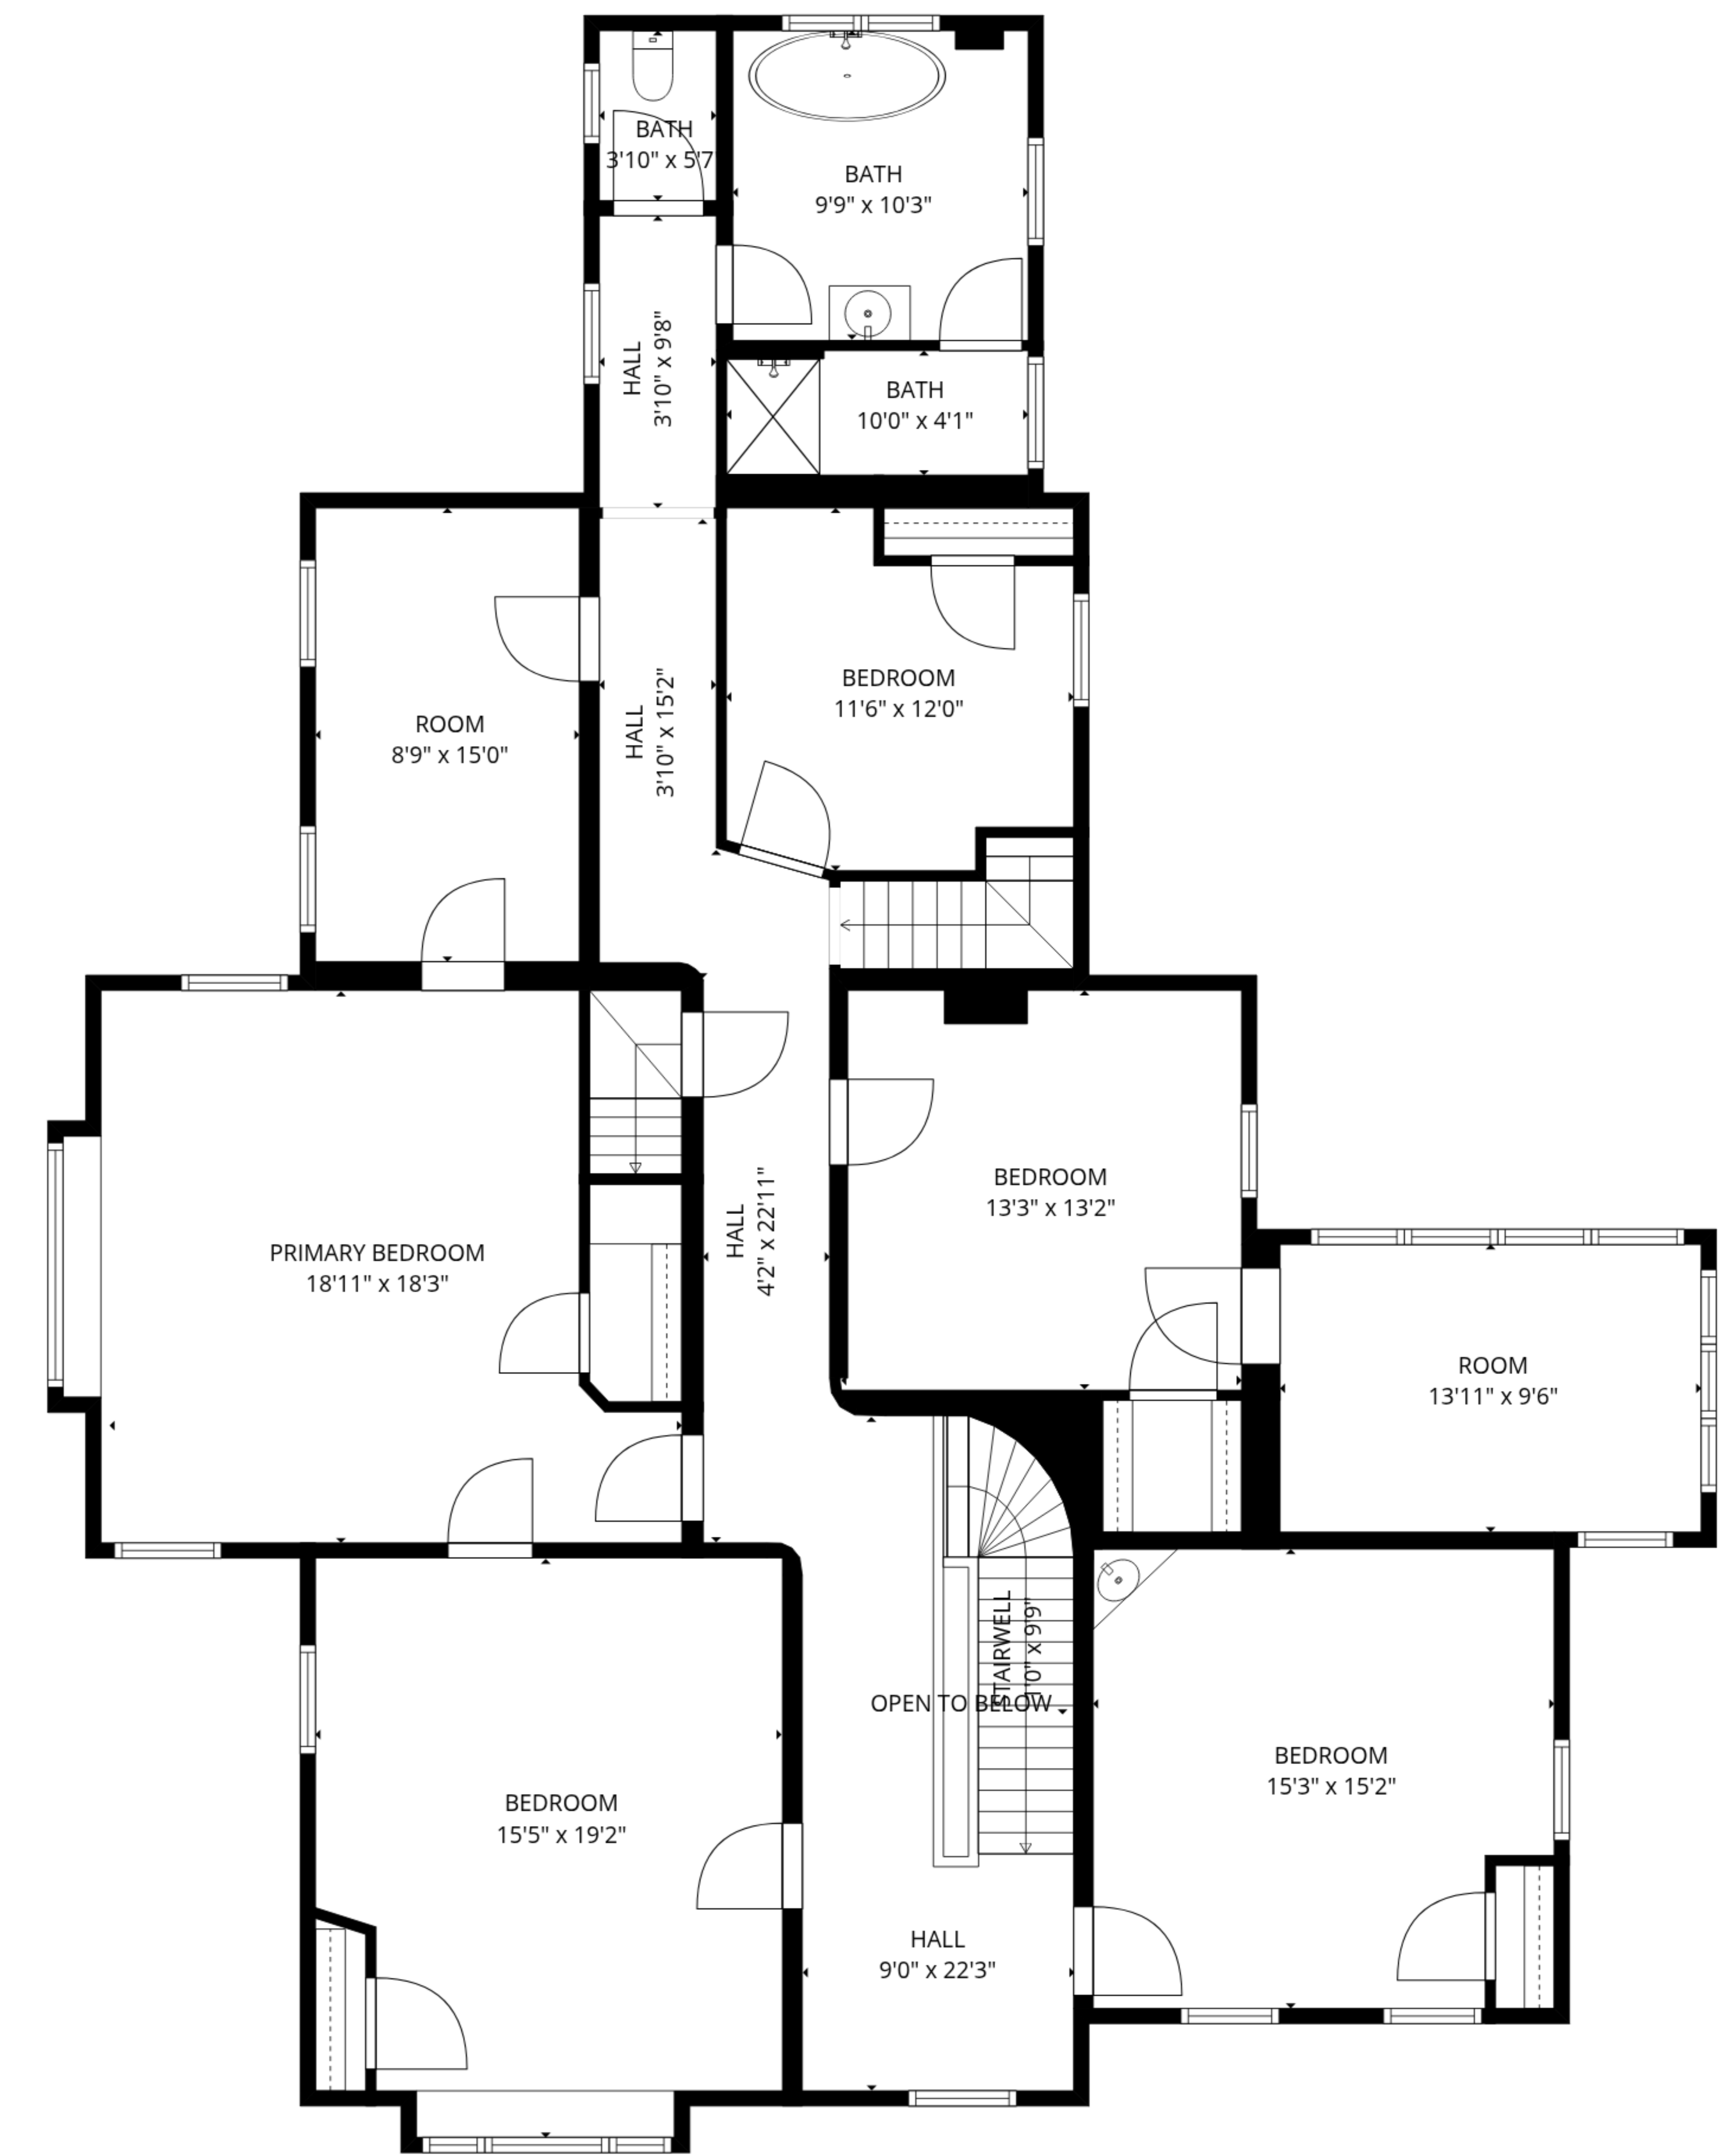

TOTAL: 4489 sq. ft

1st floor: 2367 sq. ft, 2nd floor: 2122 sq. ft

EXCLUDED AREAS: SCREENED PORCH: 144 sq. ft, PORCH: 437 sq. ft, COVERED PATIO: 157 sq. ft,
 PATIO: 881 sq. ft, STAIRWELL: 59 sq. ft, WALLS: 277 sq. ft

1st floor

2nd floor

TOTAL: 4489 sq. ft

1st floor: 2367 sq. ft, 2nd floor: 2122 sq. ft

EXCLUDED AREAS: SCREENED PORCH: 144 sq. ft, PORCH: 437 sq. ft, COVERED PATIO: 157 sq. ft, PATIO: 881 sq. ft, STAIRWELL: 59 sq. ft, WALLS: 277 sq. ft