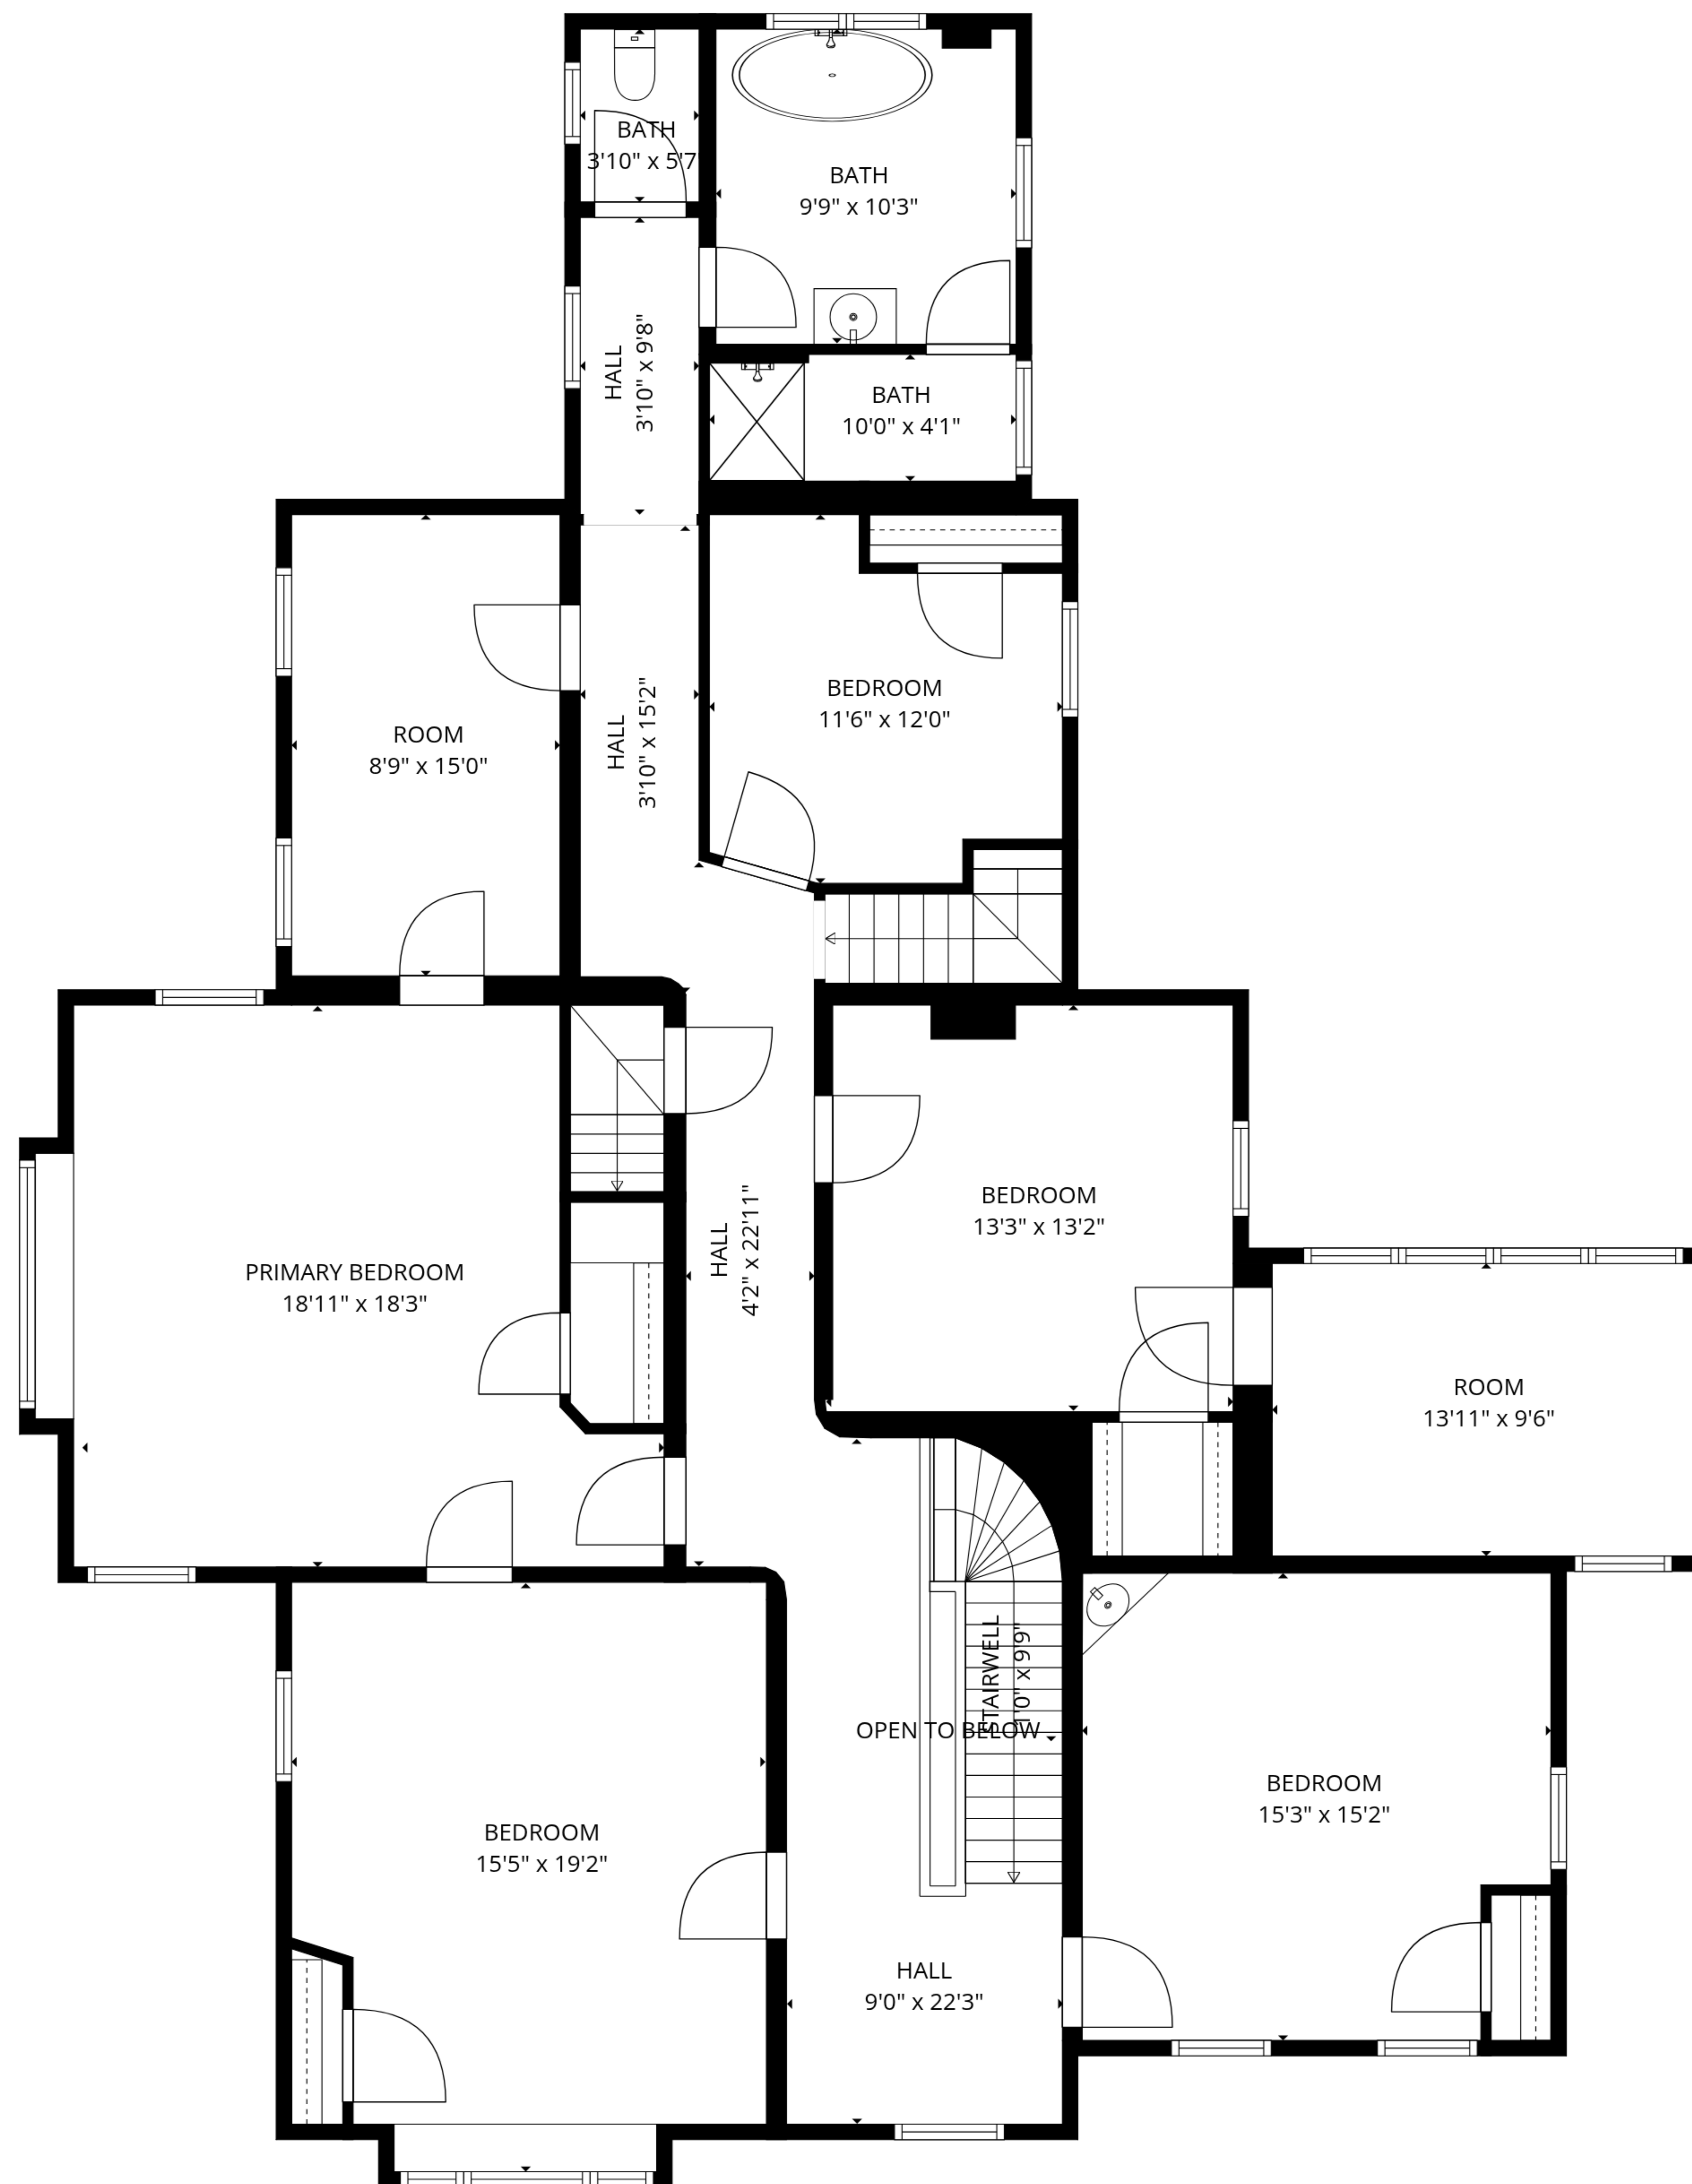

TOTAL: 4489 sq. ft

1st floor: 2367 sq. ft, 2nd floor: 2122 sq. ft

EXCLUDED AREAS: SCREENED PORCH: 144 sq. ft, PORCH: 437 sq. ft, COVERED PATIO: 157 sq. ft,
 PATIO: 881 sq. ft, STAIRWELL: 59 sq. ft, WALLS: 277 sq. ft

1st floor

2nd floor

TOTAL: 4489 sq. ft

1st floor: 2367 sq. ft, 2nd floor: 2122 sq. ft

EXCLUDED AREAS: SCREENED PORCH: 144 sq. ft, PORCH: 437 sq. ft, COVERED PATIO: 157 sq. ft, PATIO: 881 sq. ft, STAIRWELL: 59 sq. ft, WALLS: 277 sq. ft