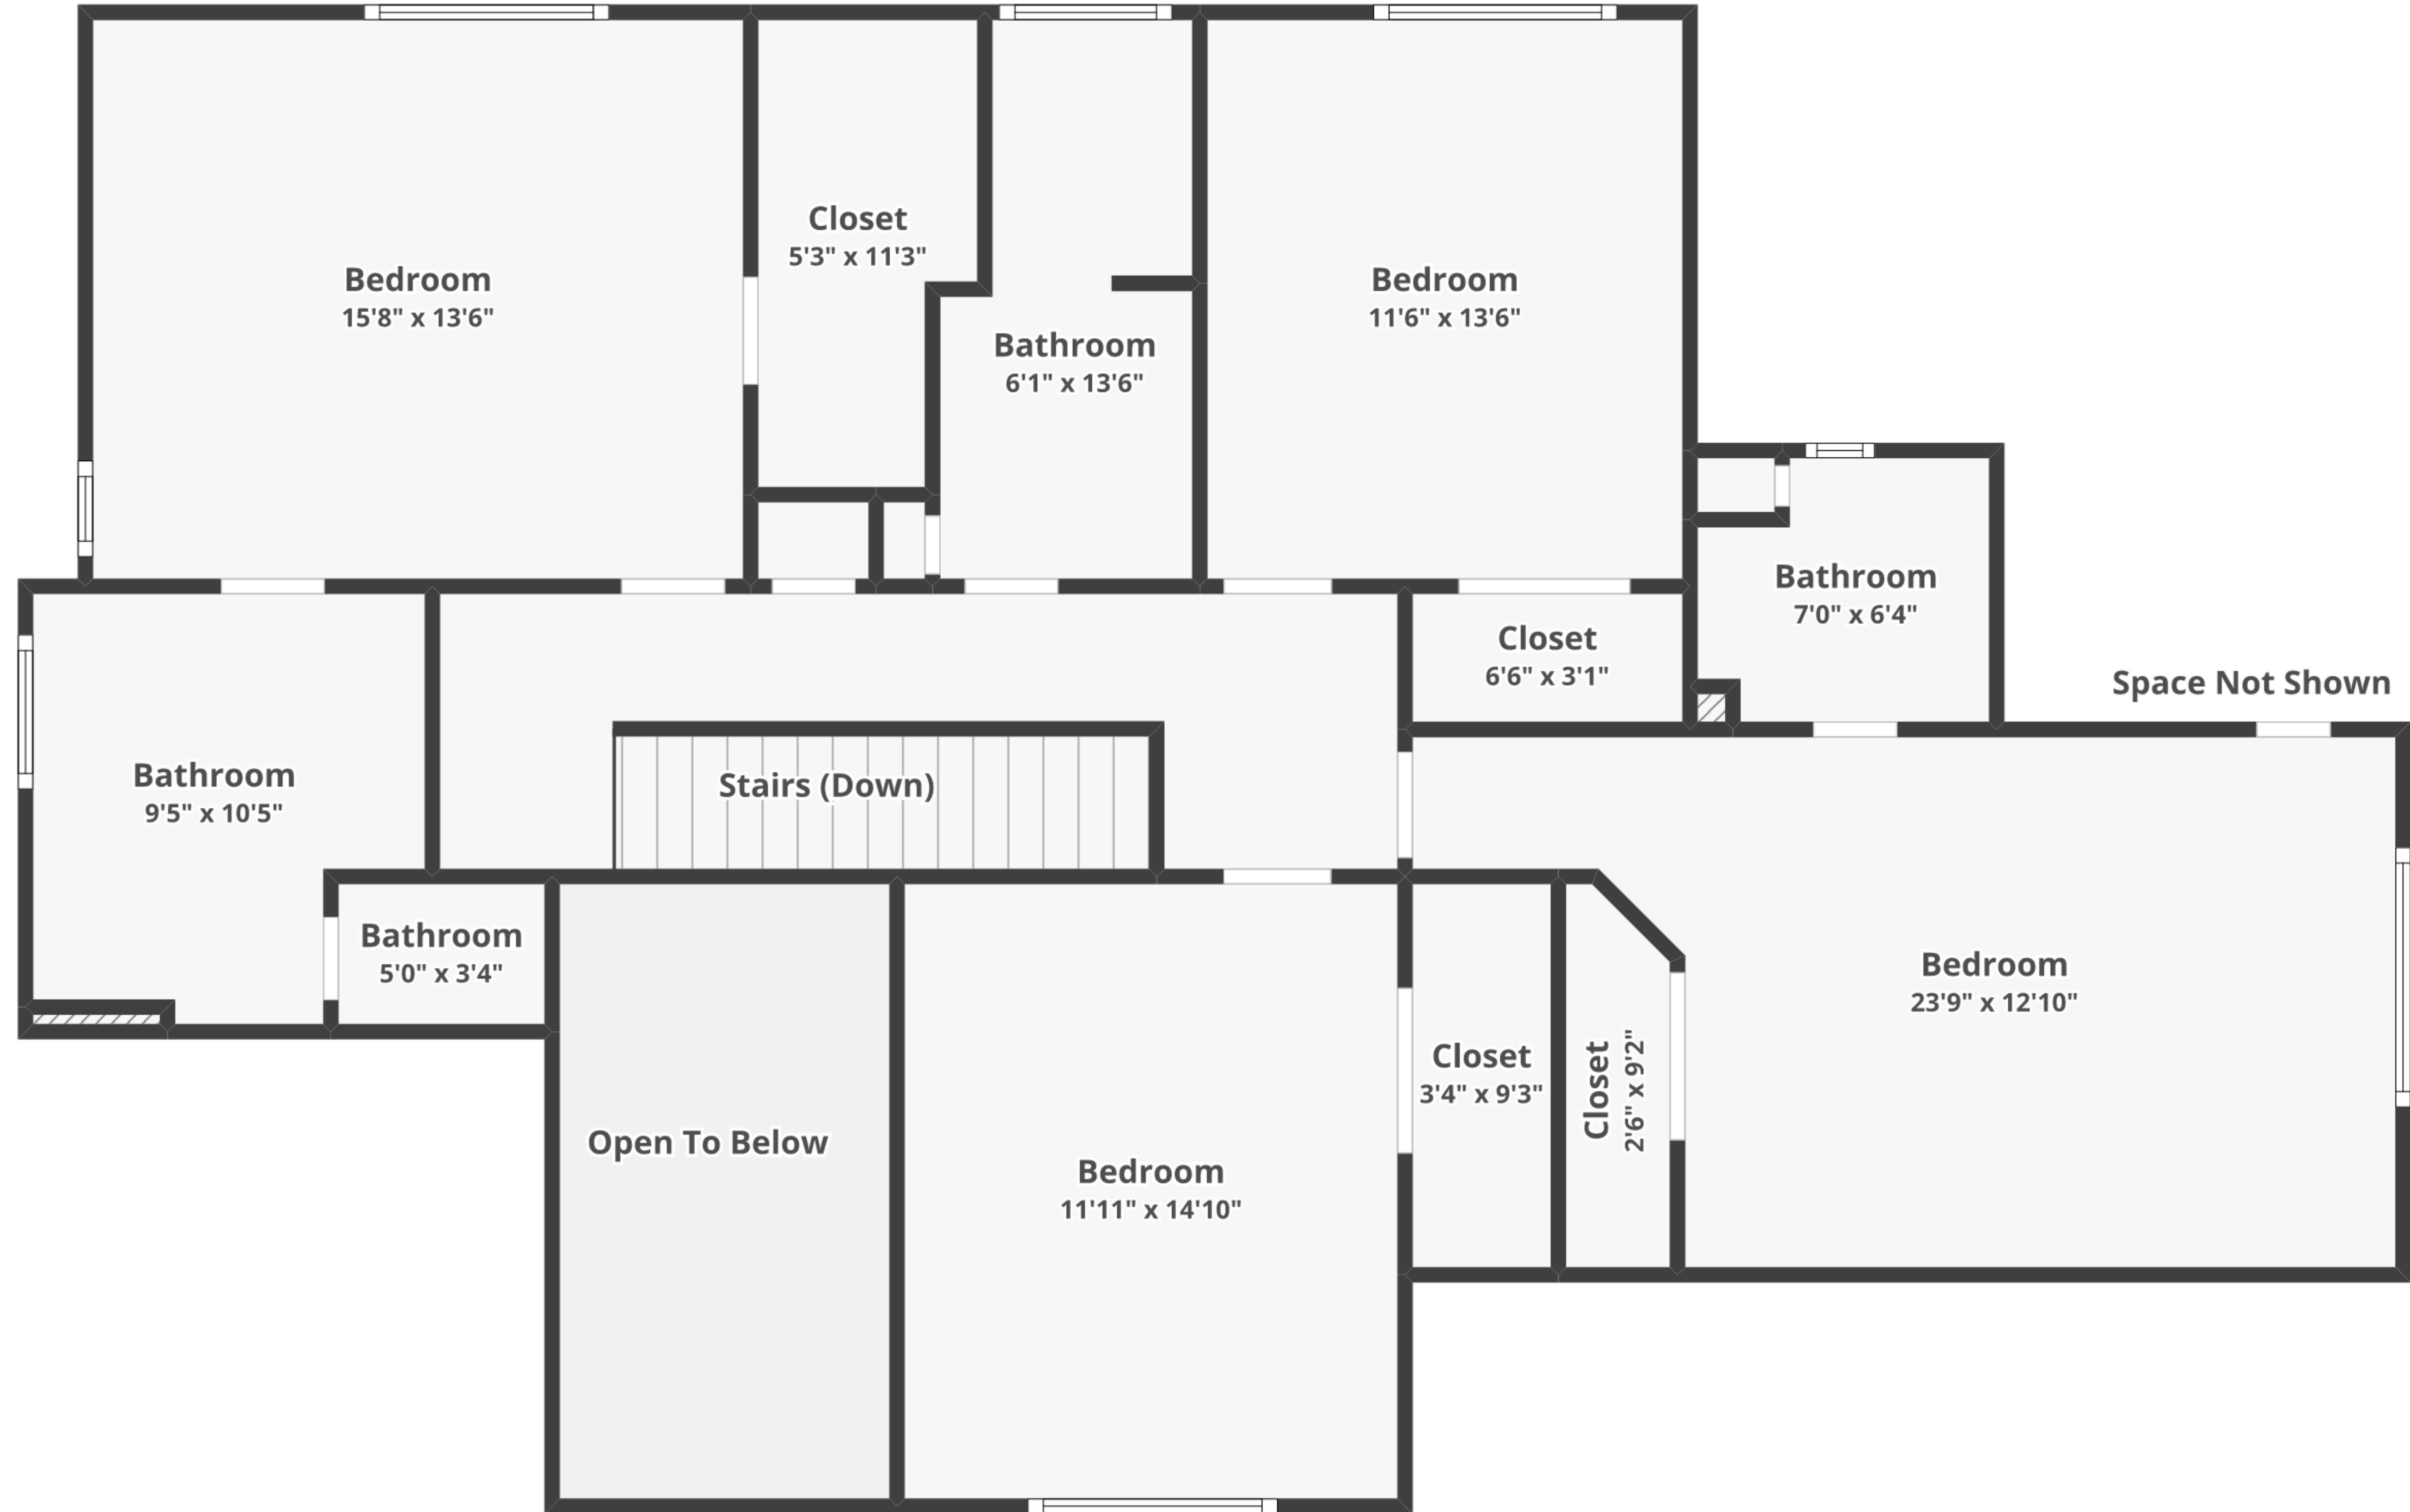

**146 Darby Dr, Winchester, VA 22602**

Total finished area: ~4,177.71 sq. ft.

**Floor 2**

Finished area: ~1,282.74 sq. ft.