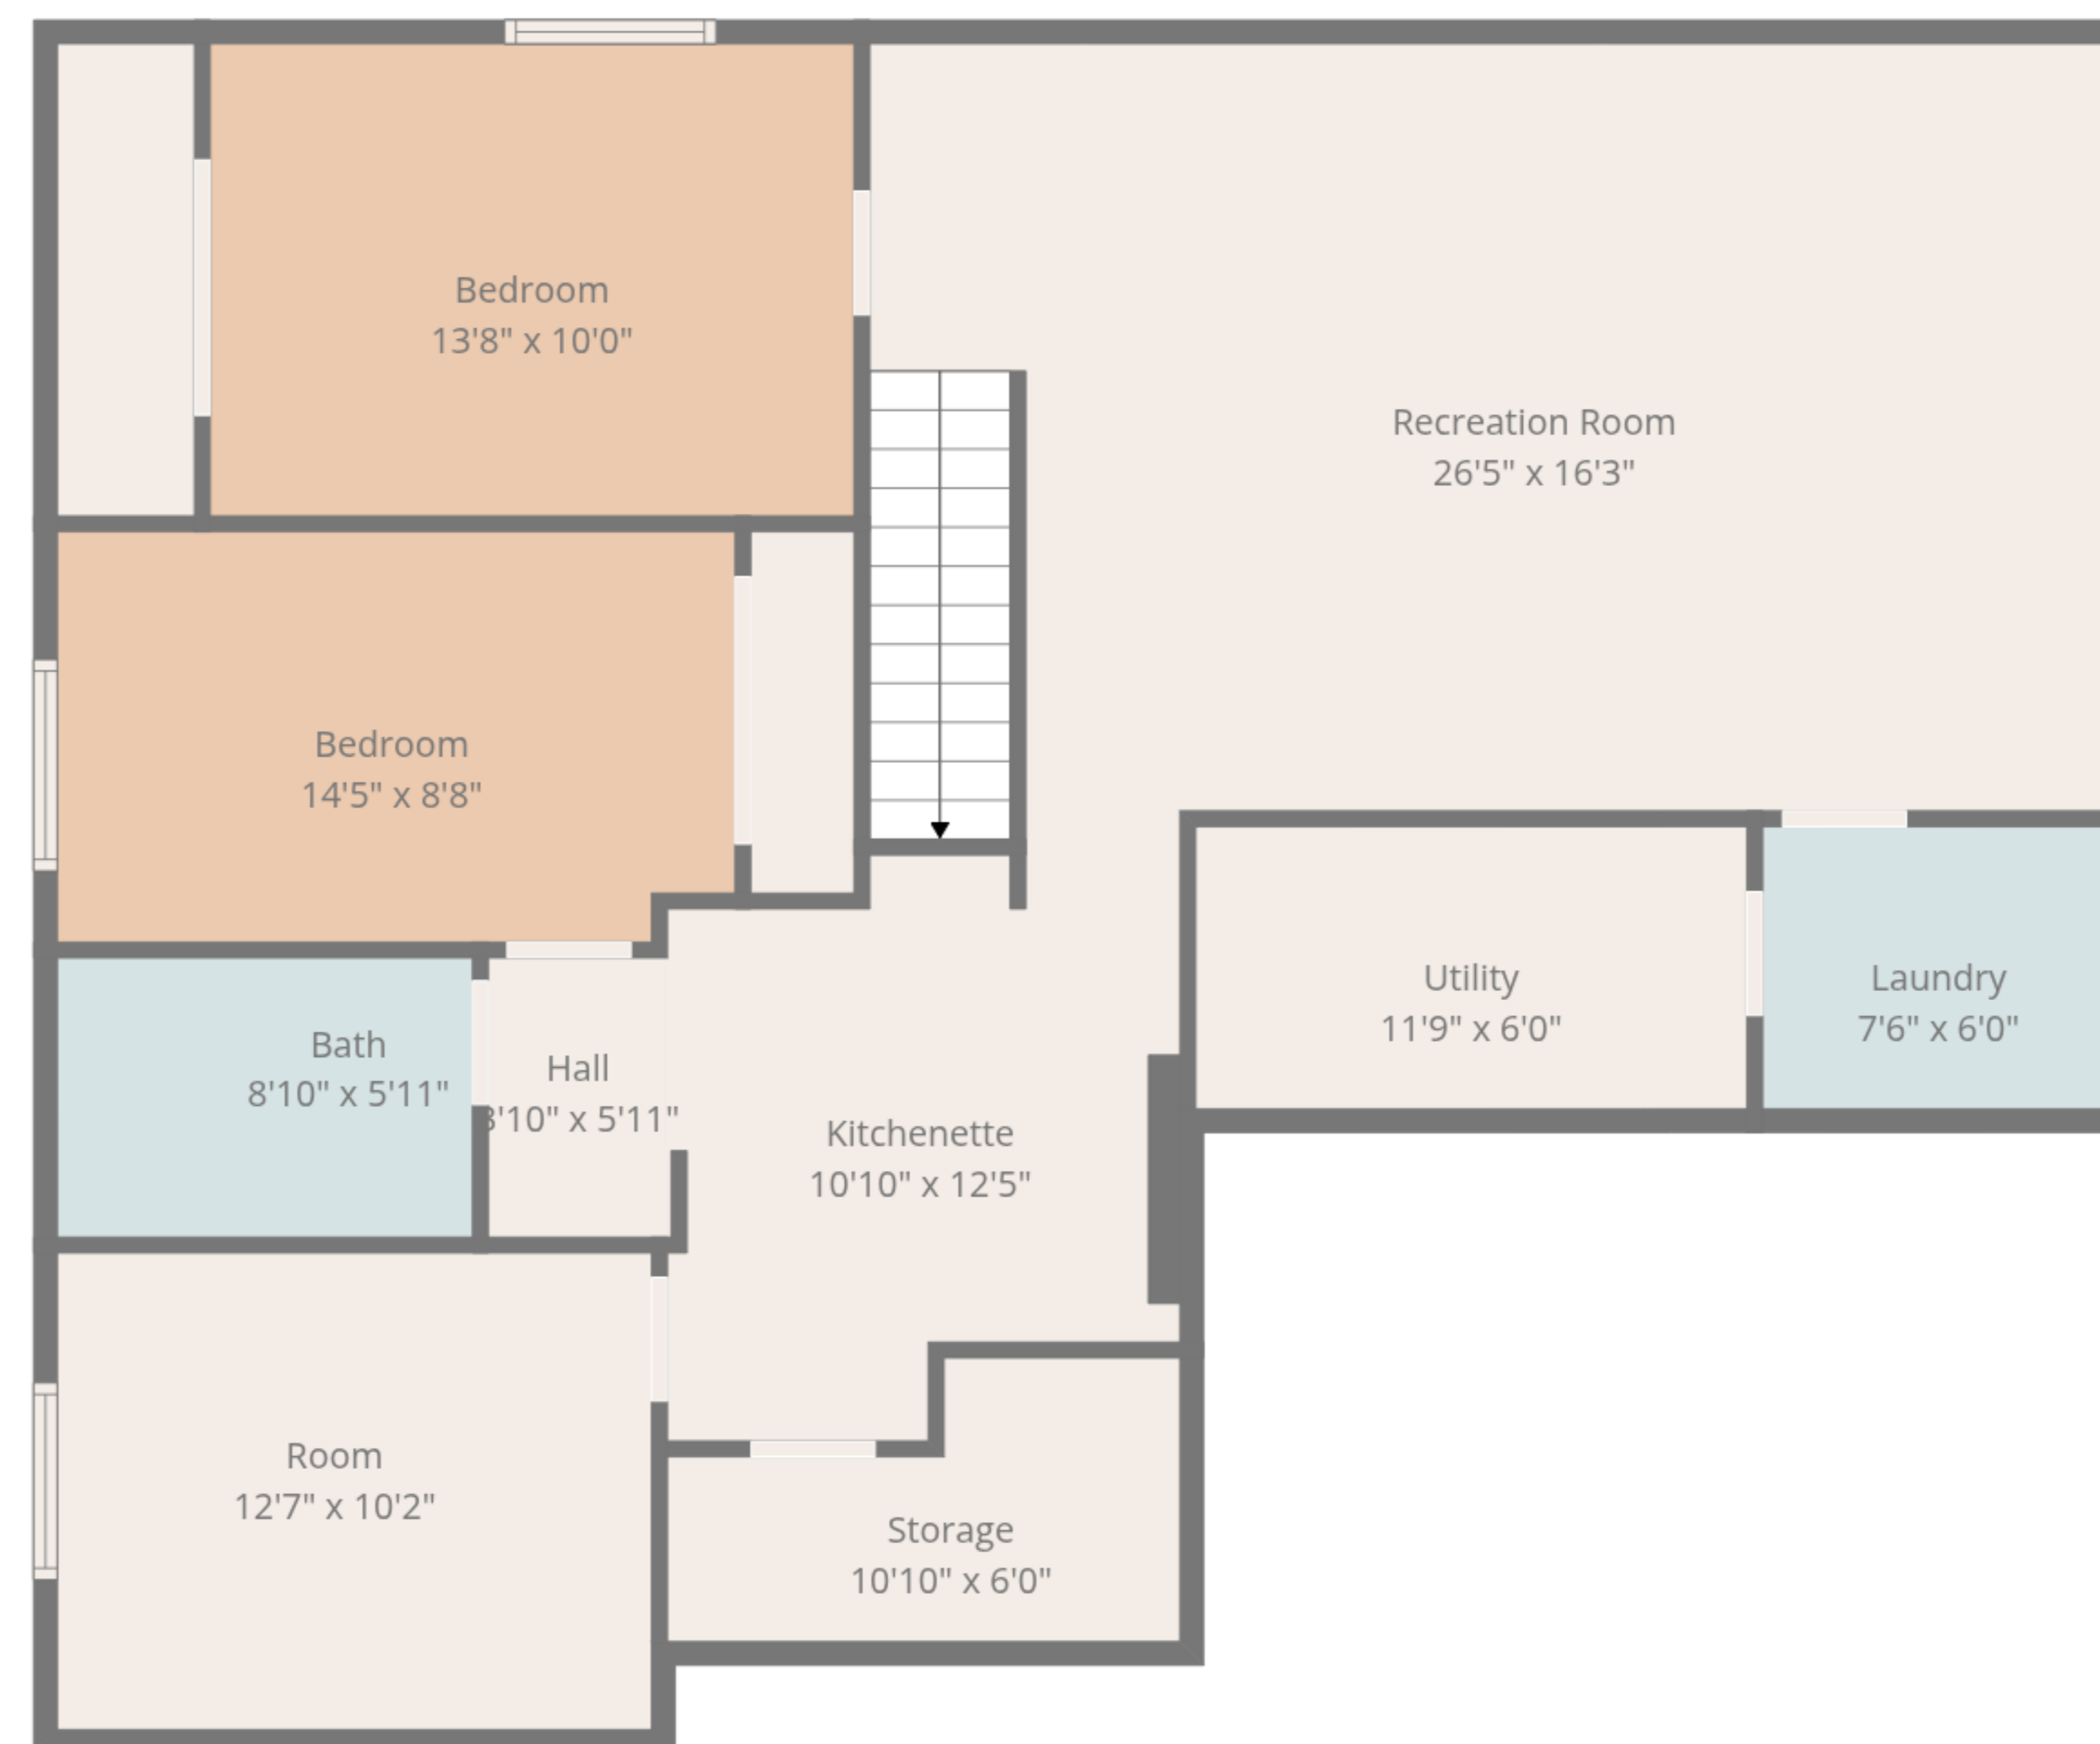

TOTAL: 2415 sq. ft

Basement: 1159 sq. ft, 1st floor: 1256 sq. ft

EXCLUDED AREAS: STORAGE: 53 sq. ft, UTILITY: 70 sq. ft, GARAGE: 421 sq. ft,
FIREPLACE: 13 sq. ft, WALLS: 190 sq. ft

TOTAL: 2415 sq. ft

Basement: 1159 sq. ft, 1st floor: 1256 sq. ft

EXCLUDED AREAS: STORAGE: 53 sq. ft, UTILITY: 70 sq. ft, GARAGE: 421 sq. ft,
FIREPLACE: 13 sq. ft, WALLS: 190 sq. ft

1st Floor

Basement

TOTAL: 2415 sq. ft

Basement: 1159 sq. ft, 1st floor: 1256 sq. ft

EXCLUDED AREAS: STORAGE: 53 sq. ft, UTILITY: 70 sq. ft, GARAGE: 421 sq. ft,
FIREPLACE: 13 sq. ft, WALLS: 190 sq. ft