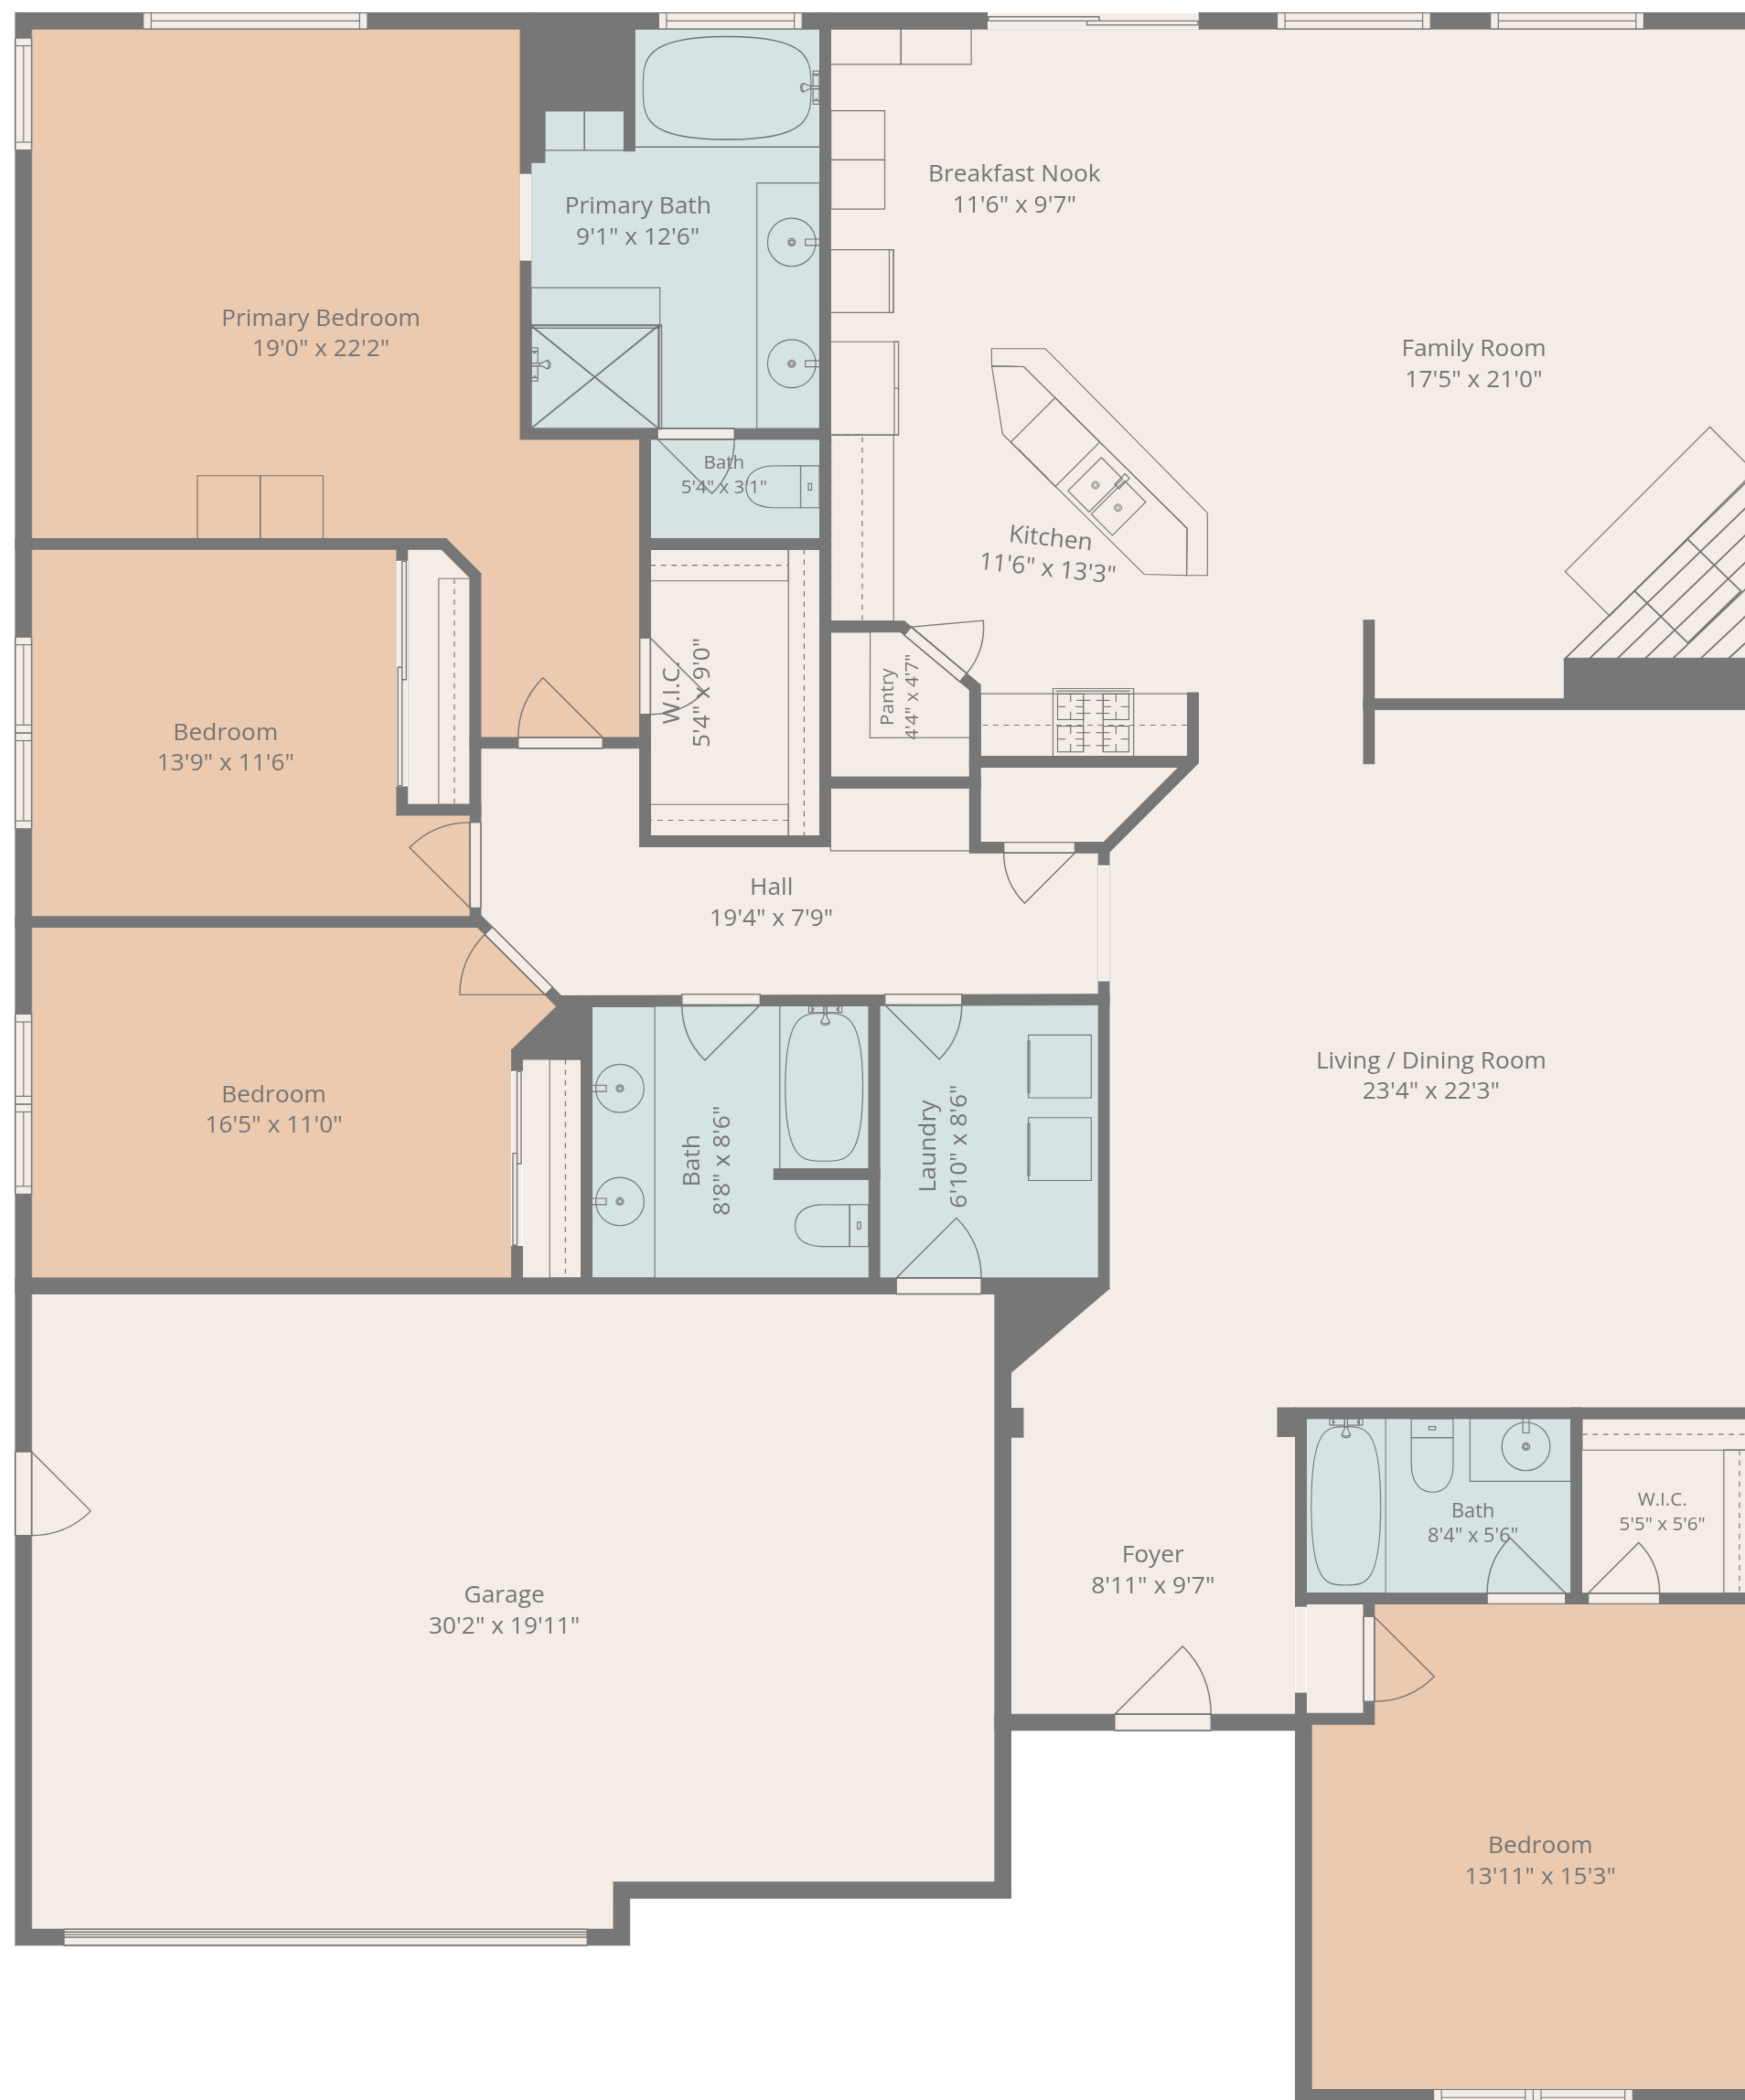

TOTAL: 2594 sq. ft

1st floor: 2594 sq. ft

EXCLUDED AREAS: GARAGE: 583 sq. ft, WALLS: 149 sq. ft

Floor Plan Created By Cubicasa App. Measurements Deemed Highly Reliable But Not Guaranteed.

TOTAL: 2594 sq. ft
 1st floor: 2594 sq. ft
 EXCLUDED AREAS: GARAGE: 583 sq. ft, WALLS: 149 sq. ft

Floor Plan Created By Cubicasa App. Measurements Deemed Highly Reliable But Not Guaranteed.