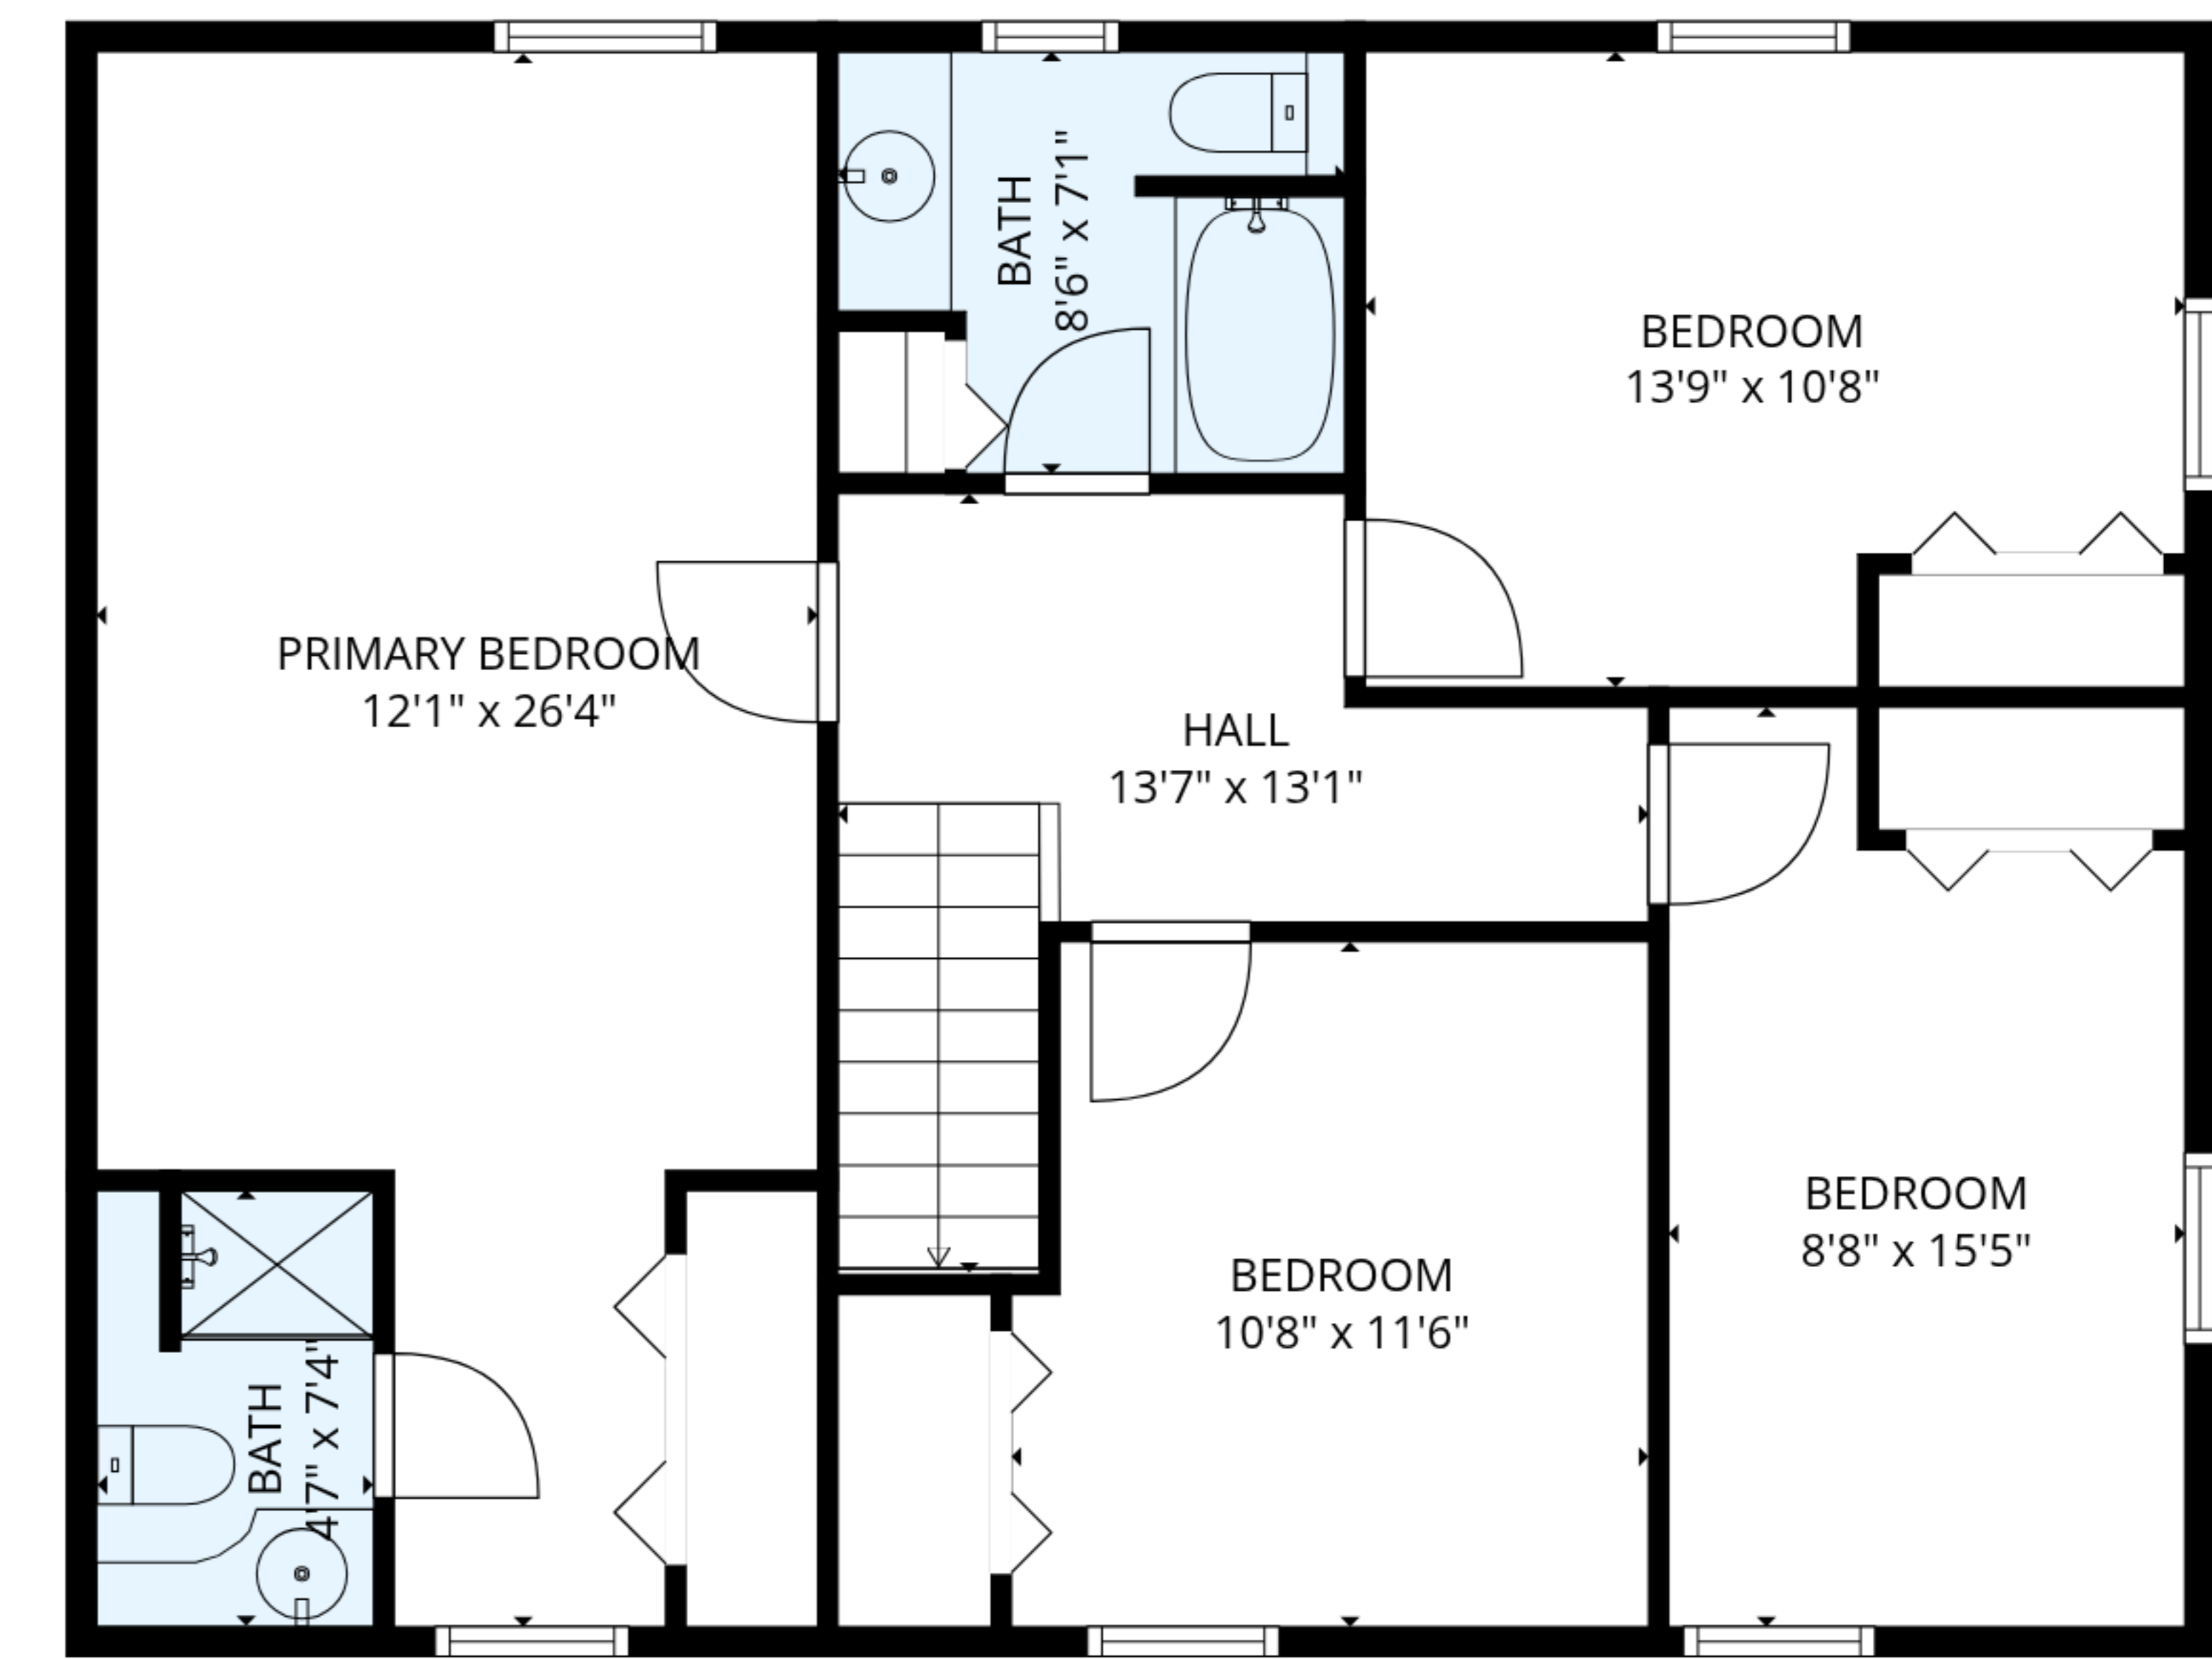

STORAGE  
18'8" x 26'4"

RECREATION ROOM  
35'0" x 26'5"

**TOTAL: 2784 sq. ft**

1st floor: 933 sq. ft, 2nd floor: 927 sq. ft, 3rd floor: 924 sq. ft

EXCLUDED AREAS: STORAGE: 494 sq. ft, GARAGE: 435 sq. ft, DECK: 207 sq. ft,

PORCH: 71 sq. ft, FIREPLACE: 26 sq. ft, WALLS: 230 sq. ft

MEASUREMENTS ARE DEEMED RELIABLE BUT ARE NOT GUARANTEED.

**TOTAL: 2784 sq. ft**  
 1st floor: 933 sq. ft, 2nd floor: 927 sq. ft, 3rd floor: 924 sq. ft  
 EXCLUDED AREAS: STORAGE: 494 sq. ft, GARAGE: 435 sq. ft, DECK: 207 sq. ft,  
 PORCH: 71 sq. ft, FIREPLACE: 26 sq. ft, WALLS: 230 sq. ft

MEASUREMENTS ARE DEEMED RELIABLE BUT ARE NOT GUARANTEED.

**TOTAL: 2784 sq. ft**

1st floor: 933 sq. ft, 2nd floor: 927 sq. ft, 3rd floor: 924 sq. ft

EXCLUDED AREAS: STORAGE: 494 sq. ft, GARAGE: 435 sq. ft, DECK: 207 sq. ft,