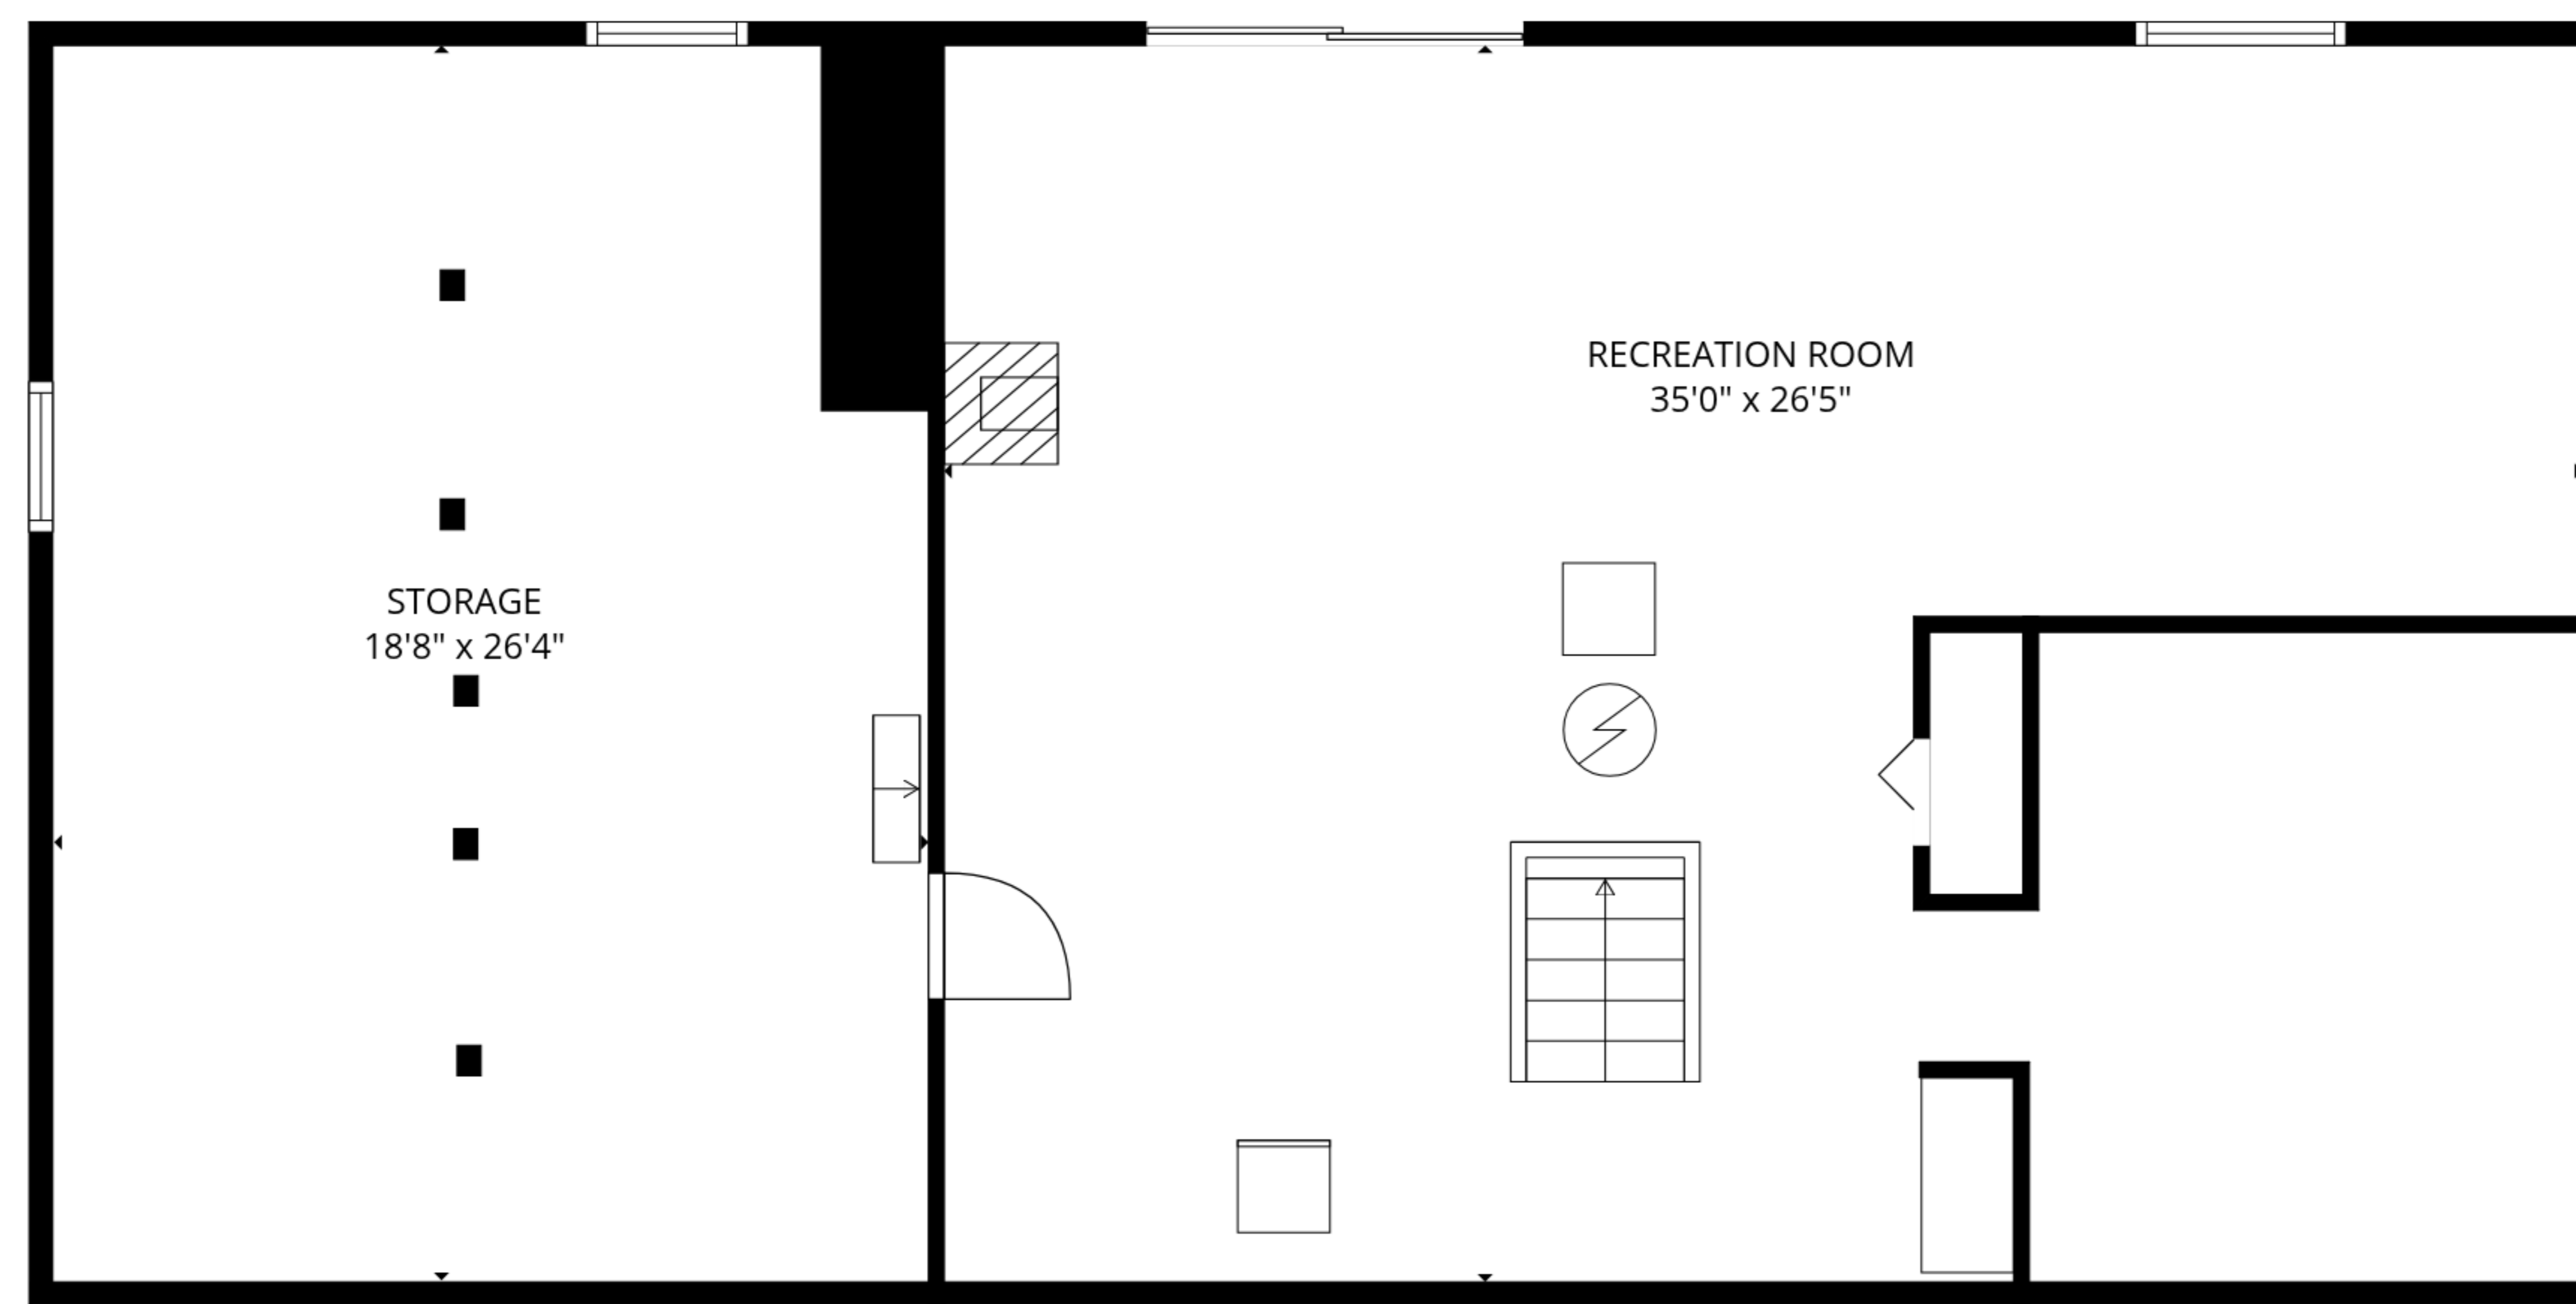

STORAGE  
18'8" x 26'4"

RECREATION ROOM  
35'0" x 26'5"

**TOTAL: 2784 sq. ft**

1st floor: 933 sq. ft, 2nd floor: 927 sq. ft, 3rd floor: 924 sq. ft

EXCLUDED AREAS: STORAGE: 494 sq. ft, GARAGE: 435 sq. ft, DECK: 207 sq. ft,

PORCH: 71 sq. ft, FIREPLACE: 26 sq. ft, WALLS: 230 sq. ft

MEASUREMENTS ARE DEEMED RELIABLE BUT ARE NOT GUARANTEED.

**TOTAL: 2784 sq. ft**  
 1st floor: 933 sq. ft, 2nd floor: 927 sq. ft, 3rd floor: 924 sq. ft  
 EXCLUDED AREAS: STORAGE: 494 sq. ft, GARAGE: 435 sq. ft, DECK: 207 sq. ft,  
 PORCH: 71 sq. ft, FIREPLACE: 26 sq. ft, WALLS: 230 sq. ft

MEASUREMENTS ARE DEEMED RELIABLE BUT ARE NOT GUARANTEED.

**TOTAL: 2784 sq. ft**

1st floor: 933 sq. ft, 2nd floor: 927 sq. ft, 3rd floor: 924 sq. ft

EXCLUDED AREAS: STORAGE: 494 sq. ft, GARAGE: 435 sq. ft, DECK: 207 sq. ft,