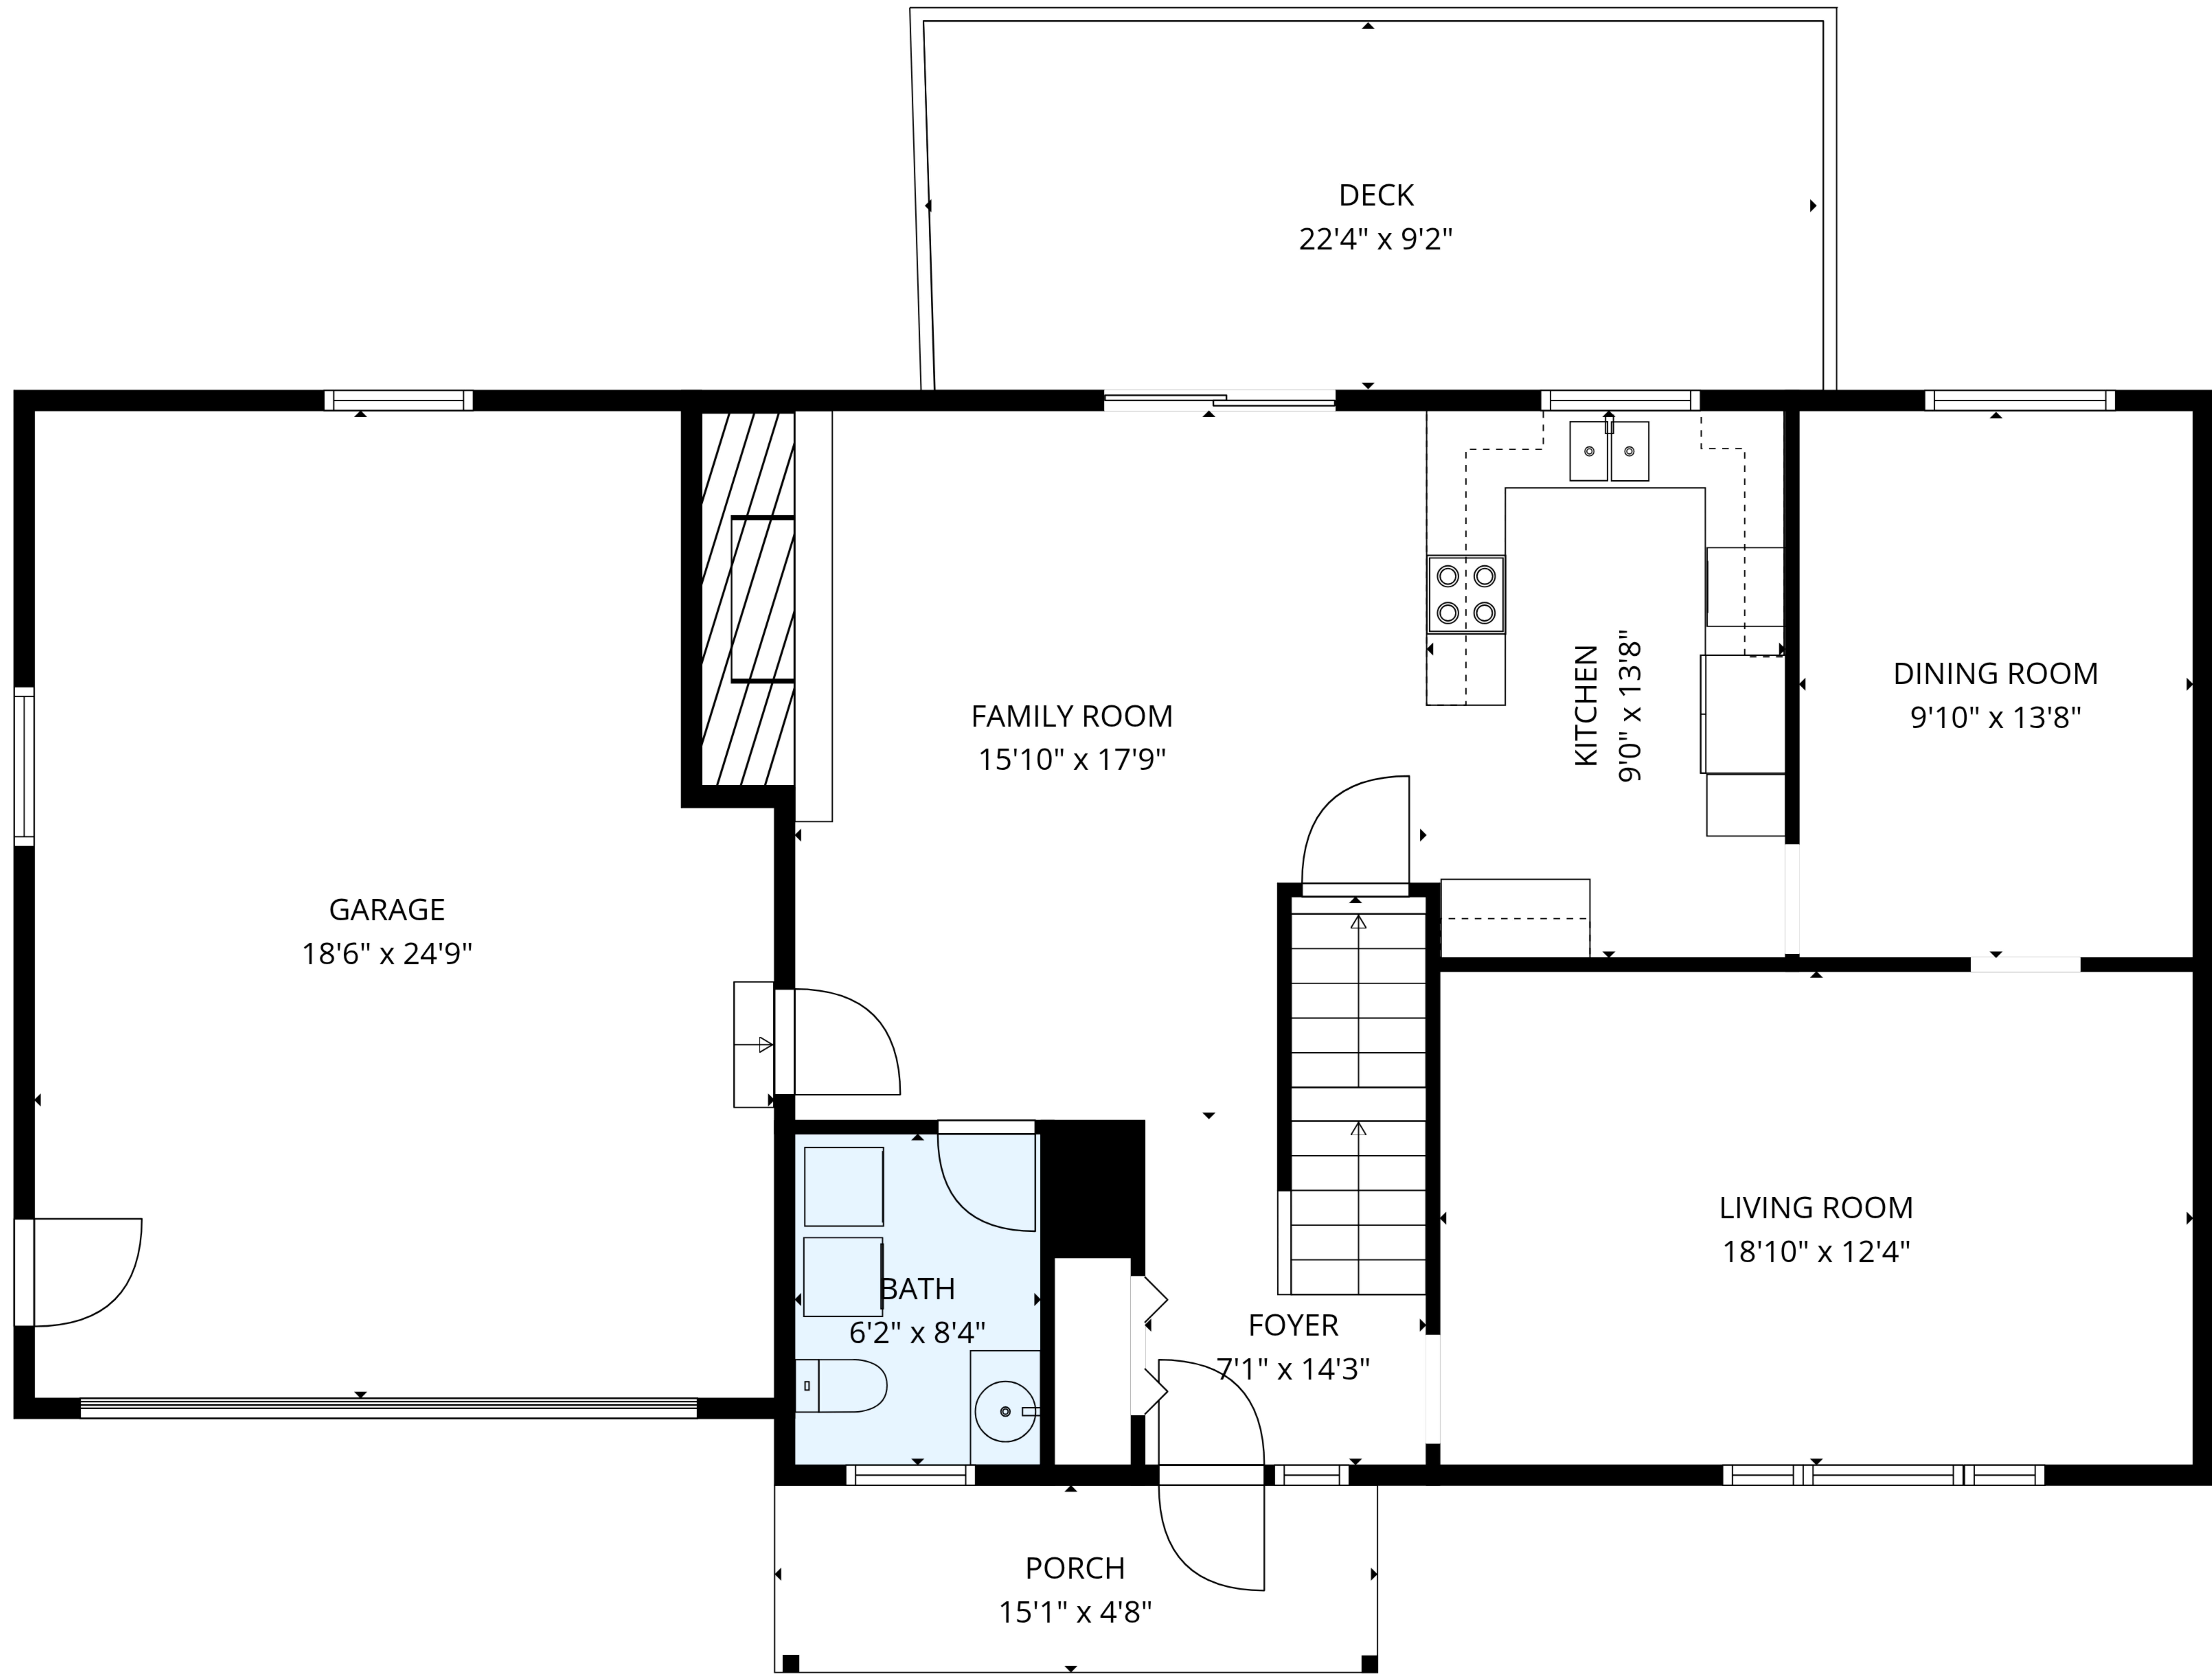

STORAGE  
18'8" x 26'4"

RECREATION ROOM  
35'0" x 26'5"

**TOTAL: 2784 sq. ft**

1st floor: 933 sq. ft, 2nd floor: 927 sq. ft, 3rd floor: 924 sq. ft

EXCLUDED AREAS: STORAGE: 494 sq. ft, GARAGE: 435 sq. ft, DECK: 207 sq. ft,

PORCH: 71 sq. ft, FIREPLACE: 26 sq. ft, WALLS: 230 sq. ft

MEASUREMENTS ARE DEEMED RELIABLE BUT ARE NOT GUARANTEED.

**TOTAL: 2784 sq. ft**  
 1st floor: 933 sq. ft, 2nd floor: 927 sq. ft, 3rd floor: 924 sq. ft  
 EXCLUDED AREAS: STORAGE: 494 sq. ft, GARAGE: 435 sq. ft, DECK: 207 sq. ft,  
 PORCH: 71 sq. ft, FIREPLACE: 26 sq. ft, WALLS: 230 sq. ft

MEASUREMENTS ARE DEEMED RELIABLE BUT ARE NOT GUARANTEED.

**TOTAL: 2784 sq. ft**

1st floor: 933 sq. ft, 2nd floor: 927 sq. ft, 3rd floor: 924 sq. ft

EXCLUDED AREAS: STORAGE: 494 sq. ft, GARAGE: 435 sq. ft, DECK: 207 sq. ft,