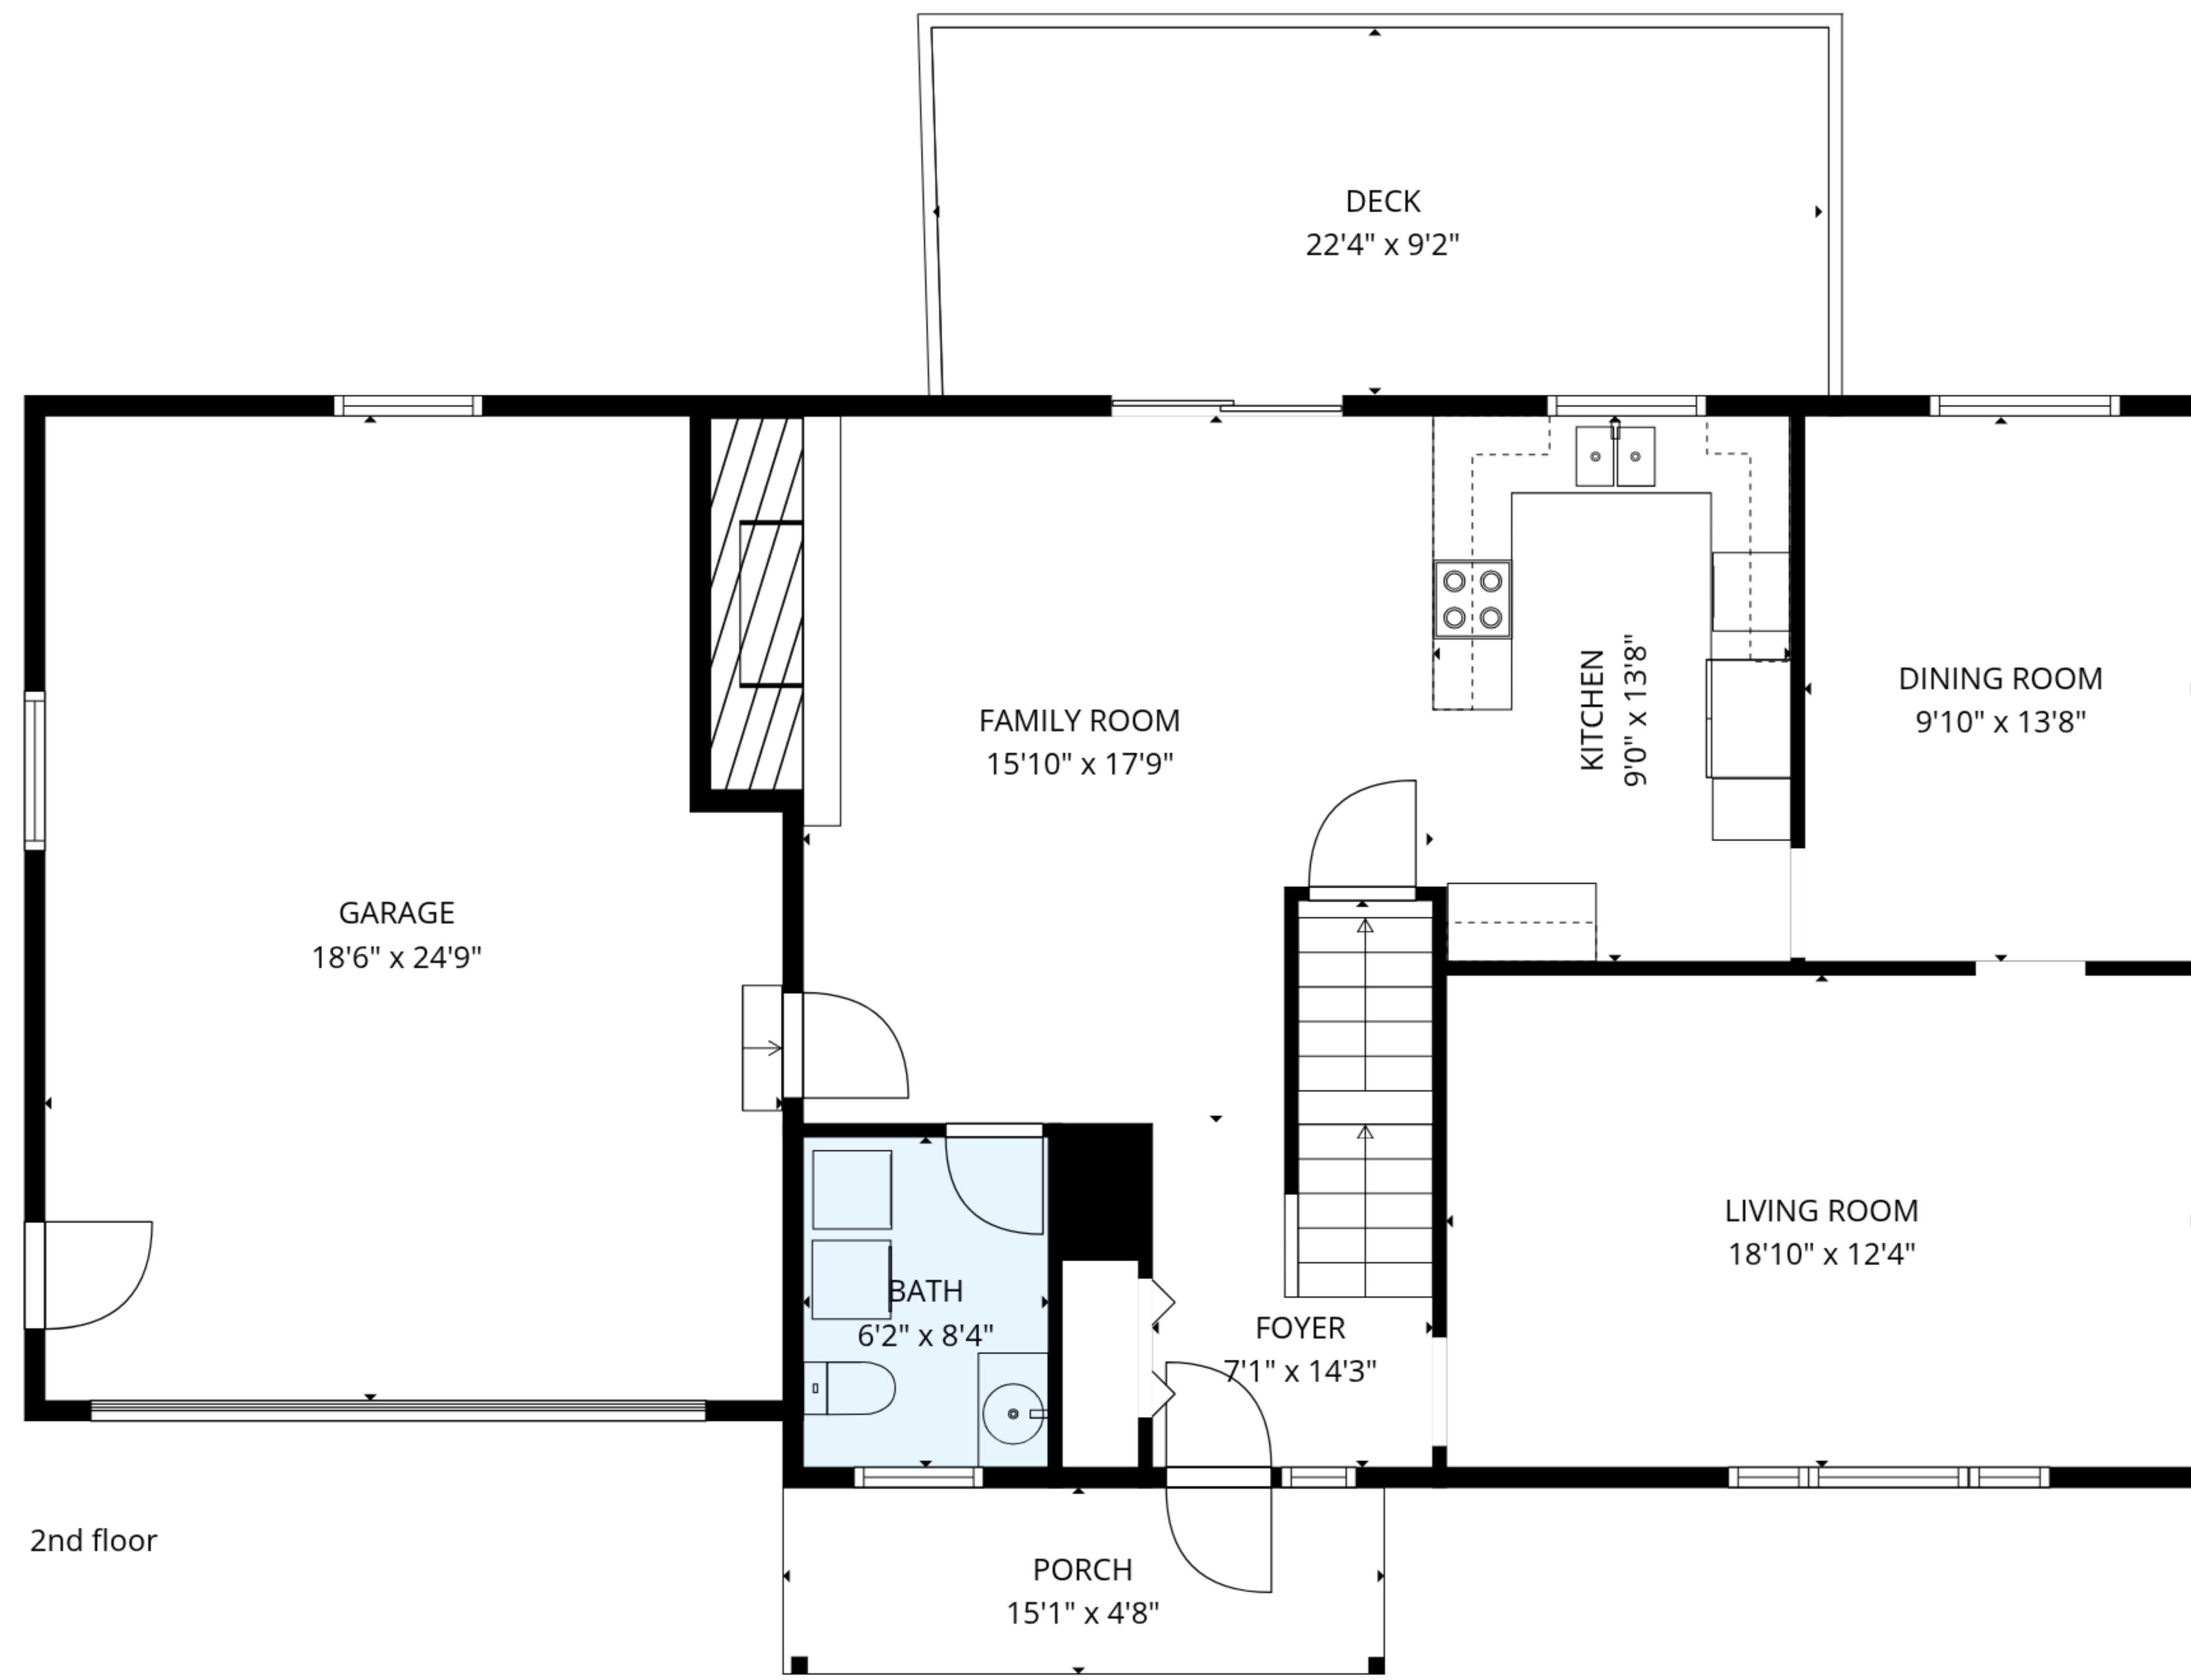

STORAGE  
18'8" x 26'4"

RECREATION ROOM  
35'0" x 26'5"

**TOTAL: 2784 sq. ft**

1st floor: 933 sq. ft, 2nd floor: 927 sq. ft, 3rd floor: 924 sq. ft

EXCLUDED AREAS: STORAGE: 494 sq. ft, GARAGE: 435 sq. ft, DECK: 207 sq. ft,

PORCH: 71 sq. ft, FIREPLACE: 26 sq. ft, WALLS: 230 sq. ft

MEASUREMENTS ARE DEEMED RELIABLE BUT ARE NOT GUARANTEED.

**TOTAL: 2784 sq. ft**  
 1st floor: 933 sq. ft, 2nd floor: 927 sq. ft, 3rd floor: 924 sq. ft  
 EXCLUDED AREAS: STORAGE: 494 sq. ft, GARAGE: 435 sq. ft, DECK: 207 sq. ft,  
 PORCH: 71 sq. ft, FIREPLACE: 26 sq. ft, WALLS: 230 sq. ft

MEASUREMENTS ARE DEEMED RELIABLE BUT ARE NOT GUARANTEED.

**TOTAL: 2784 sq. ft**

1st floor: 933 sq. ft, 2nd floor: 927 sq. ft, 3rd floor: 924 sq. ft

EXCLUDED AREAS: STORAGE: 494 sq. ft, GARAGE: 435 sq. ft, DECK: 207 sq. ft,