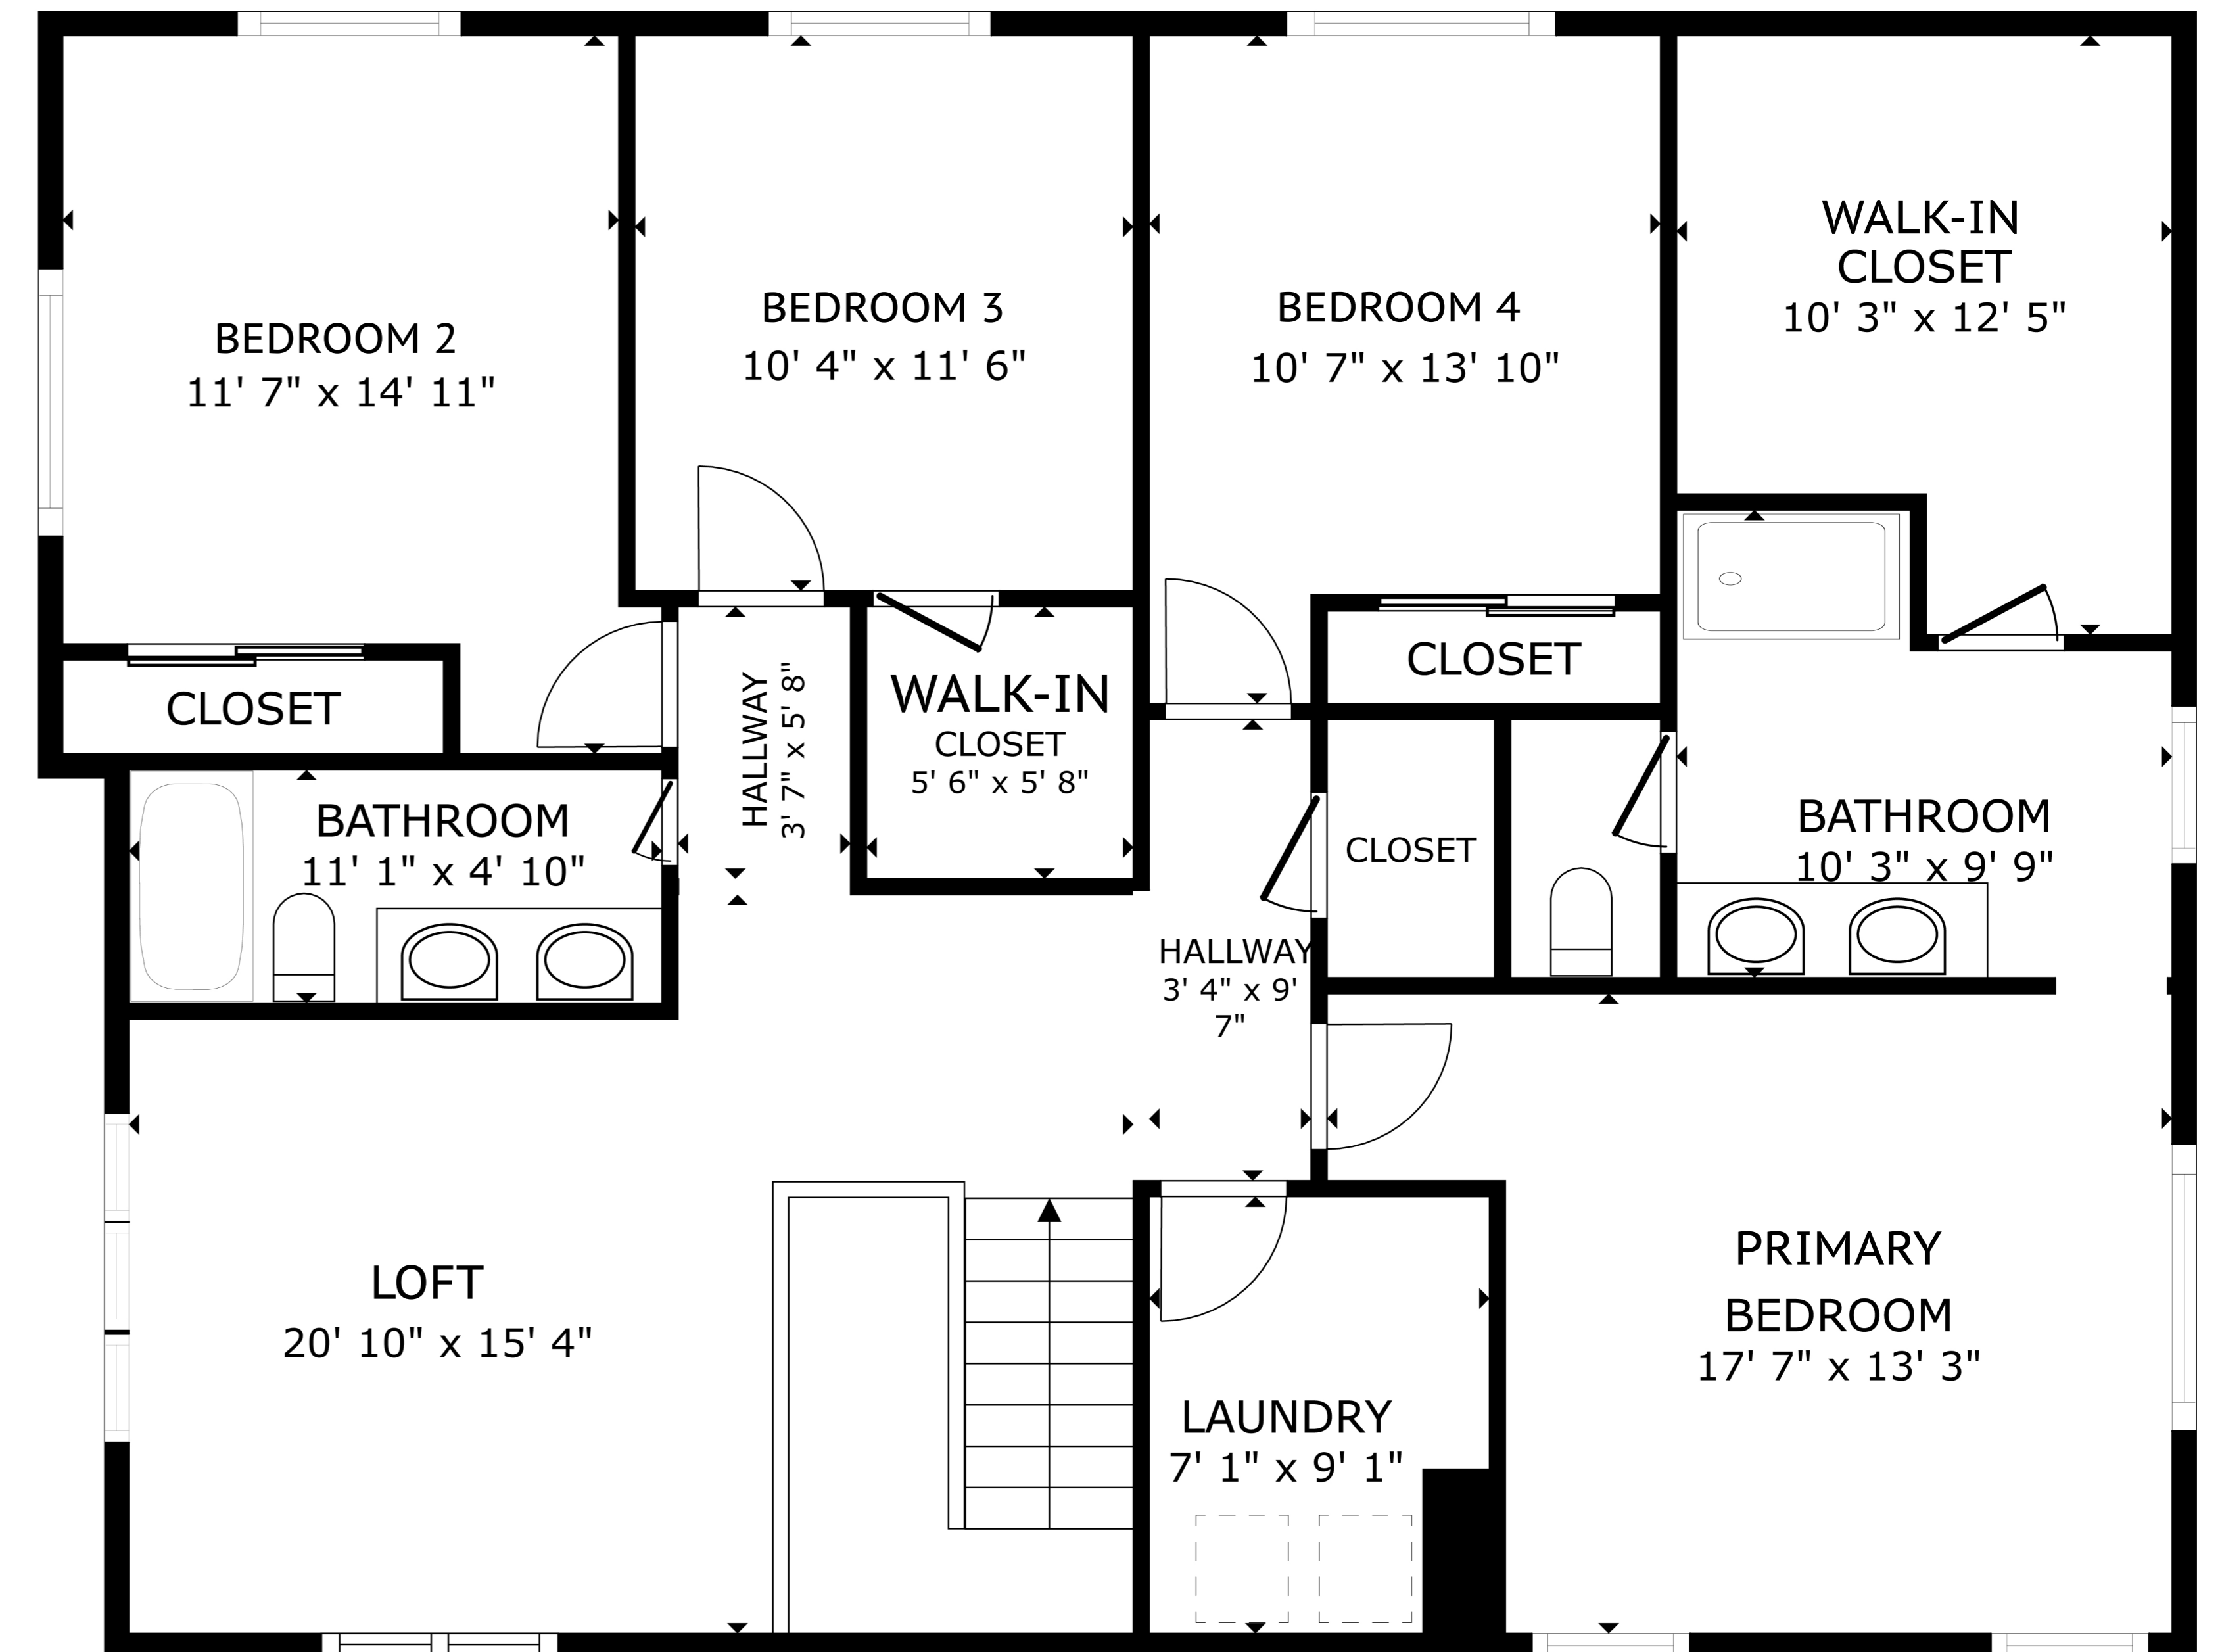

FLOOR 1

FLOOR 2

GROSS INTERNAL AREA  
 FLOOR 1 1,019 sq.ft. FLOOR 2 1,427 sq.ft.  
 EXCLUDED AREAS : GARAGE 421 sq.ft.  
 TOTAL : 2,446 sq.ft.  
 SIZES AND DIMENSIONS ARE APPROXIMATE, ACTUAL MAY VARY.