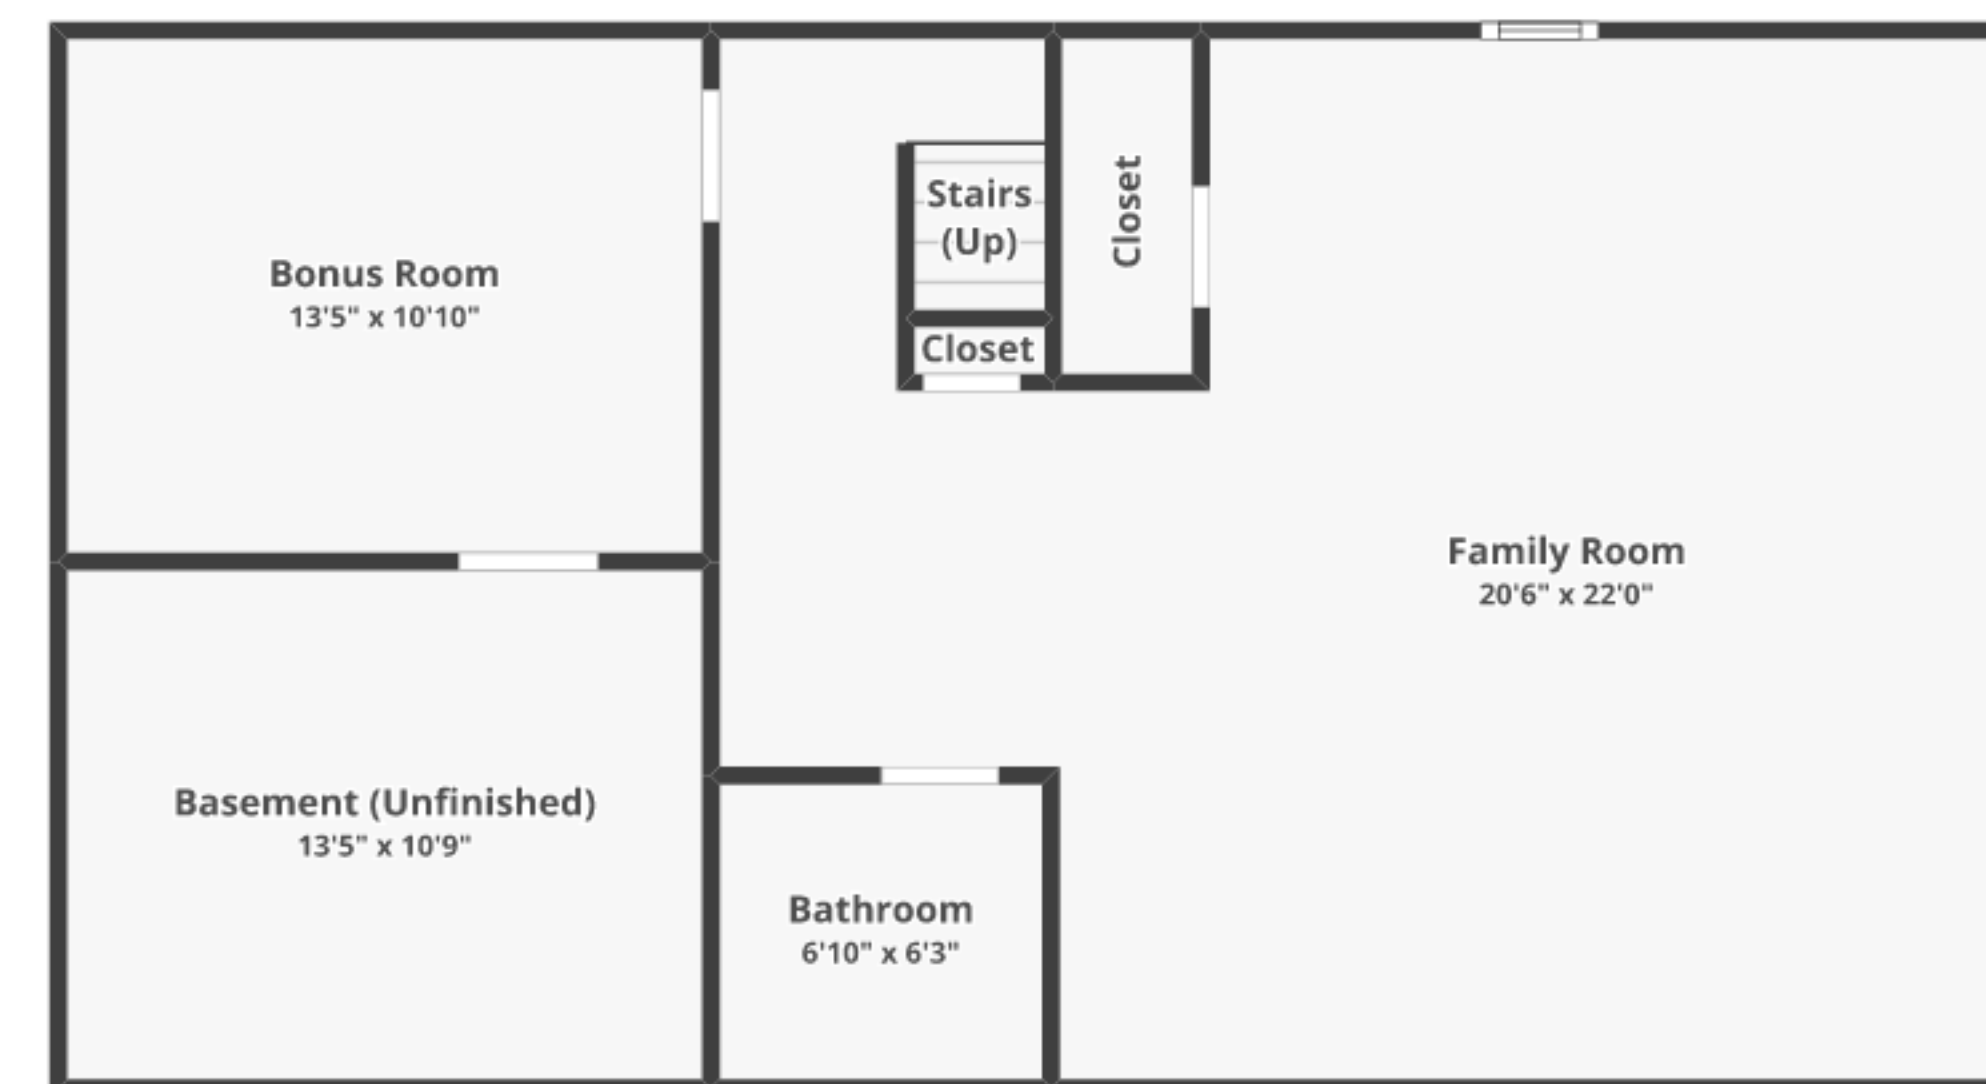

# 10 Guild Rd, Forestdale, MA 02644

Total finished area: ~2,164.67 sq. ft.

Total unfinished area: ~ 151.46 sq. ft.

## FLOOR 1

Finished area: ~1,436.21 sq. ft.

Unfinished area: ~7.01 sq. ft.

## BASEMENT

Finished area: ~728.46 sq. ft.

Unfinished area: ~144.46 sq. ft.