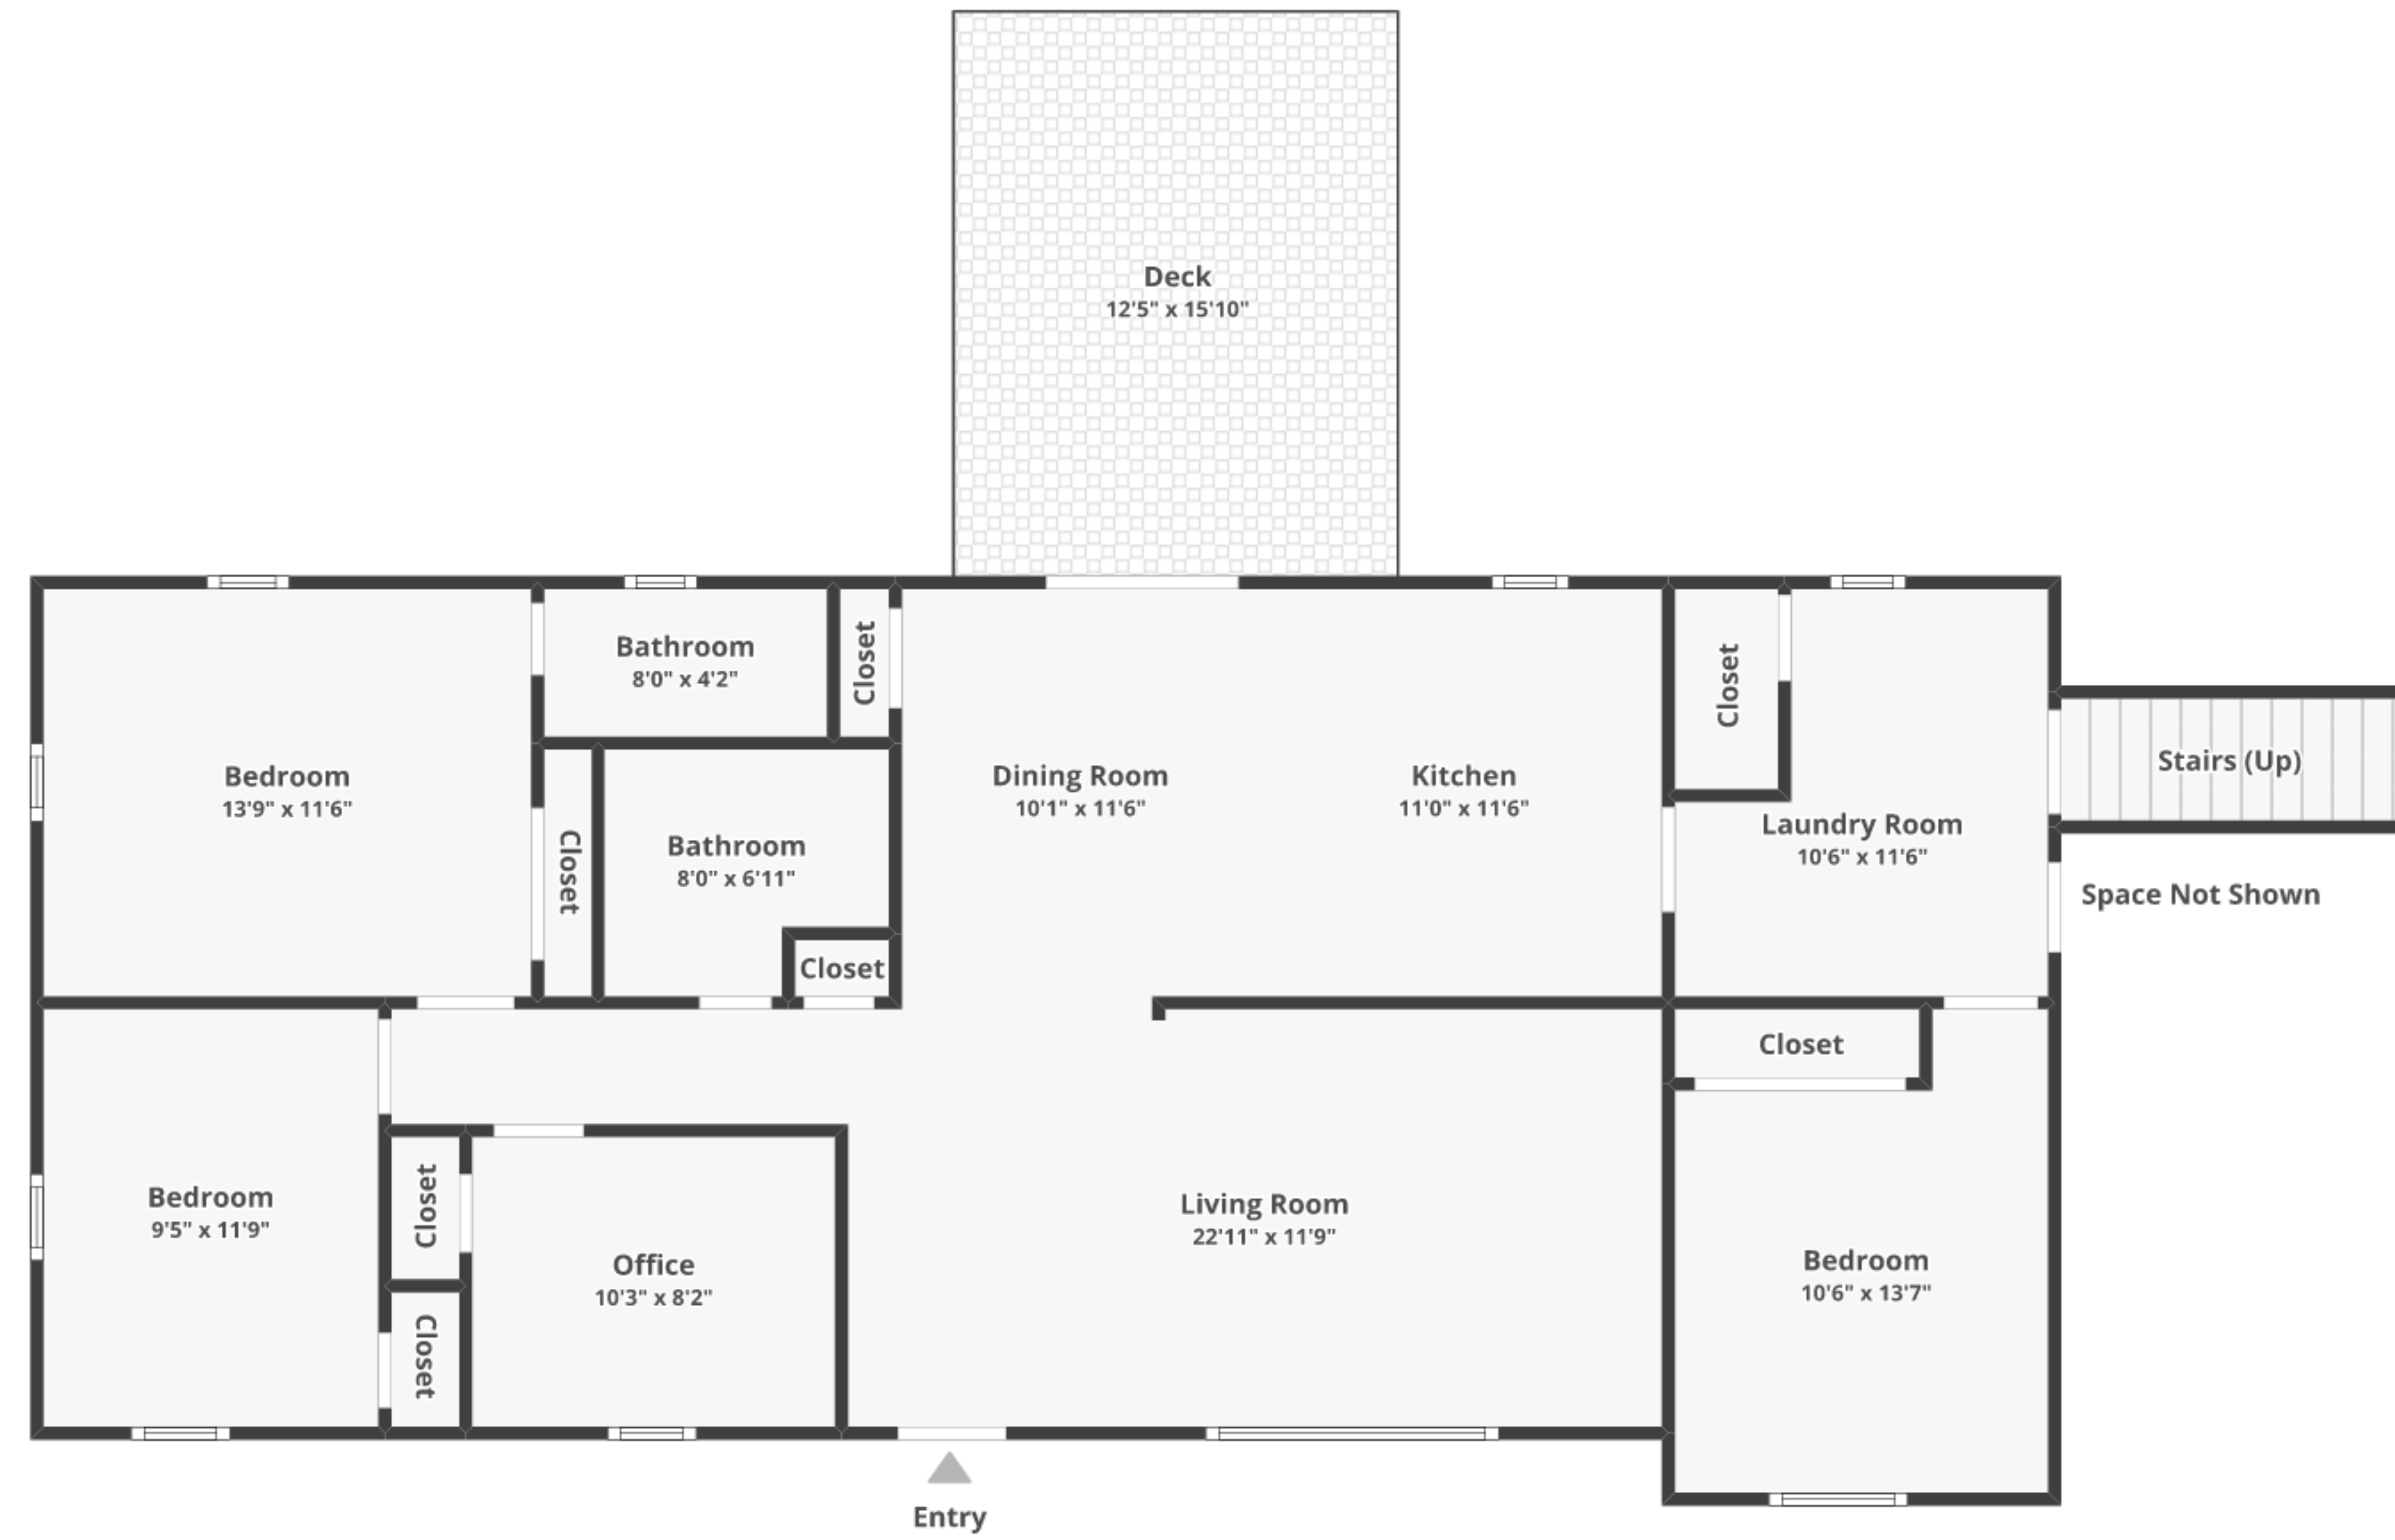

# 25 Frances Helen Rd, Yarmouth Port, MA 02675

Total finished area: ~1,850.18 sq. ft.

Total unfinished area: ~ 0 sq. ft.

## FLOOR 1

Finished area: ~1,284.34 sq. ft.

Unfinished area: ~0 sq. ft.

## FLOOR 2

Finished area: ~565.84 sq. ft.

Unfinished area: ~0 sq. ft.