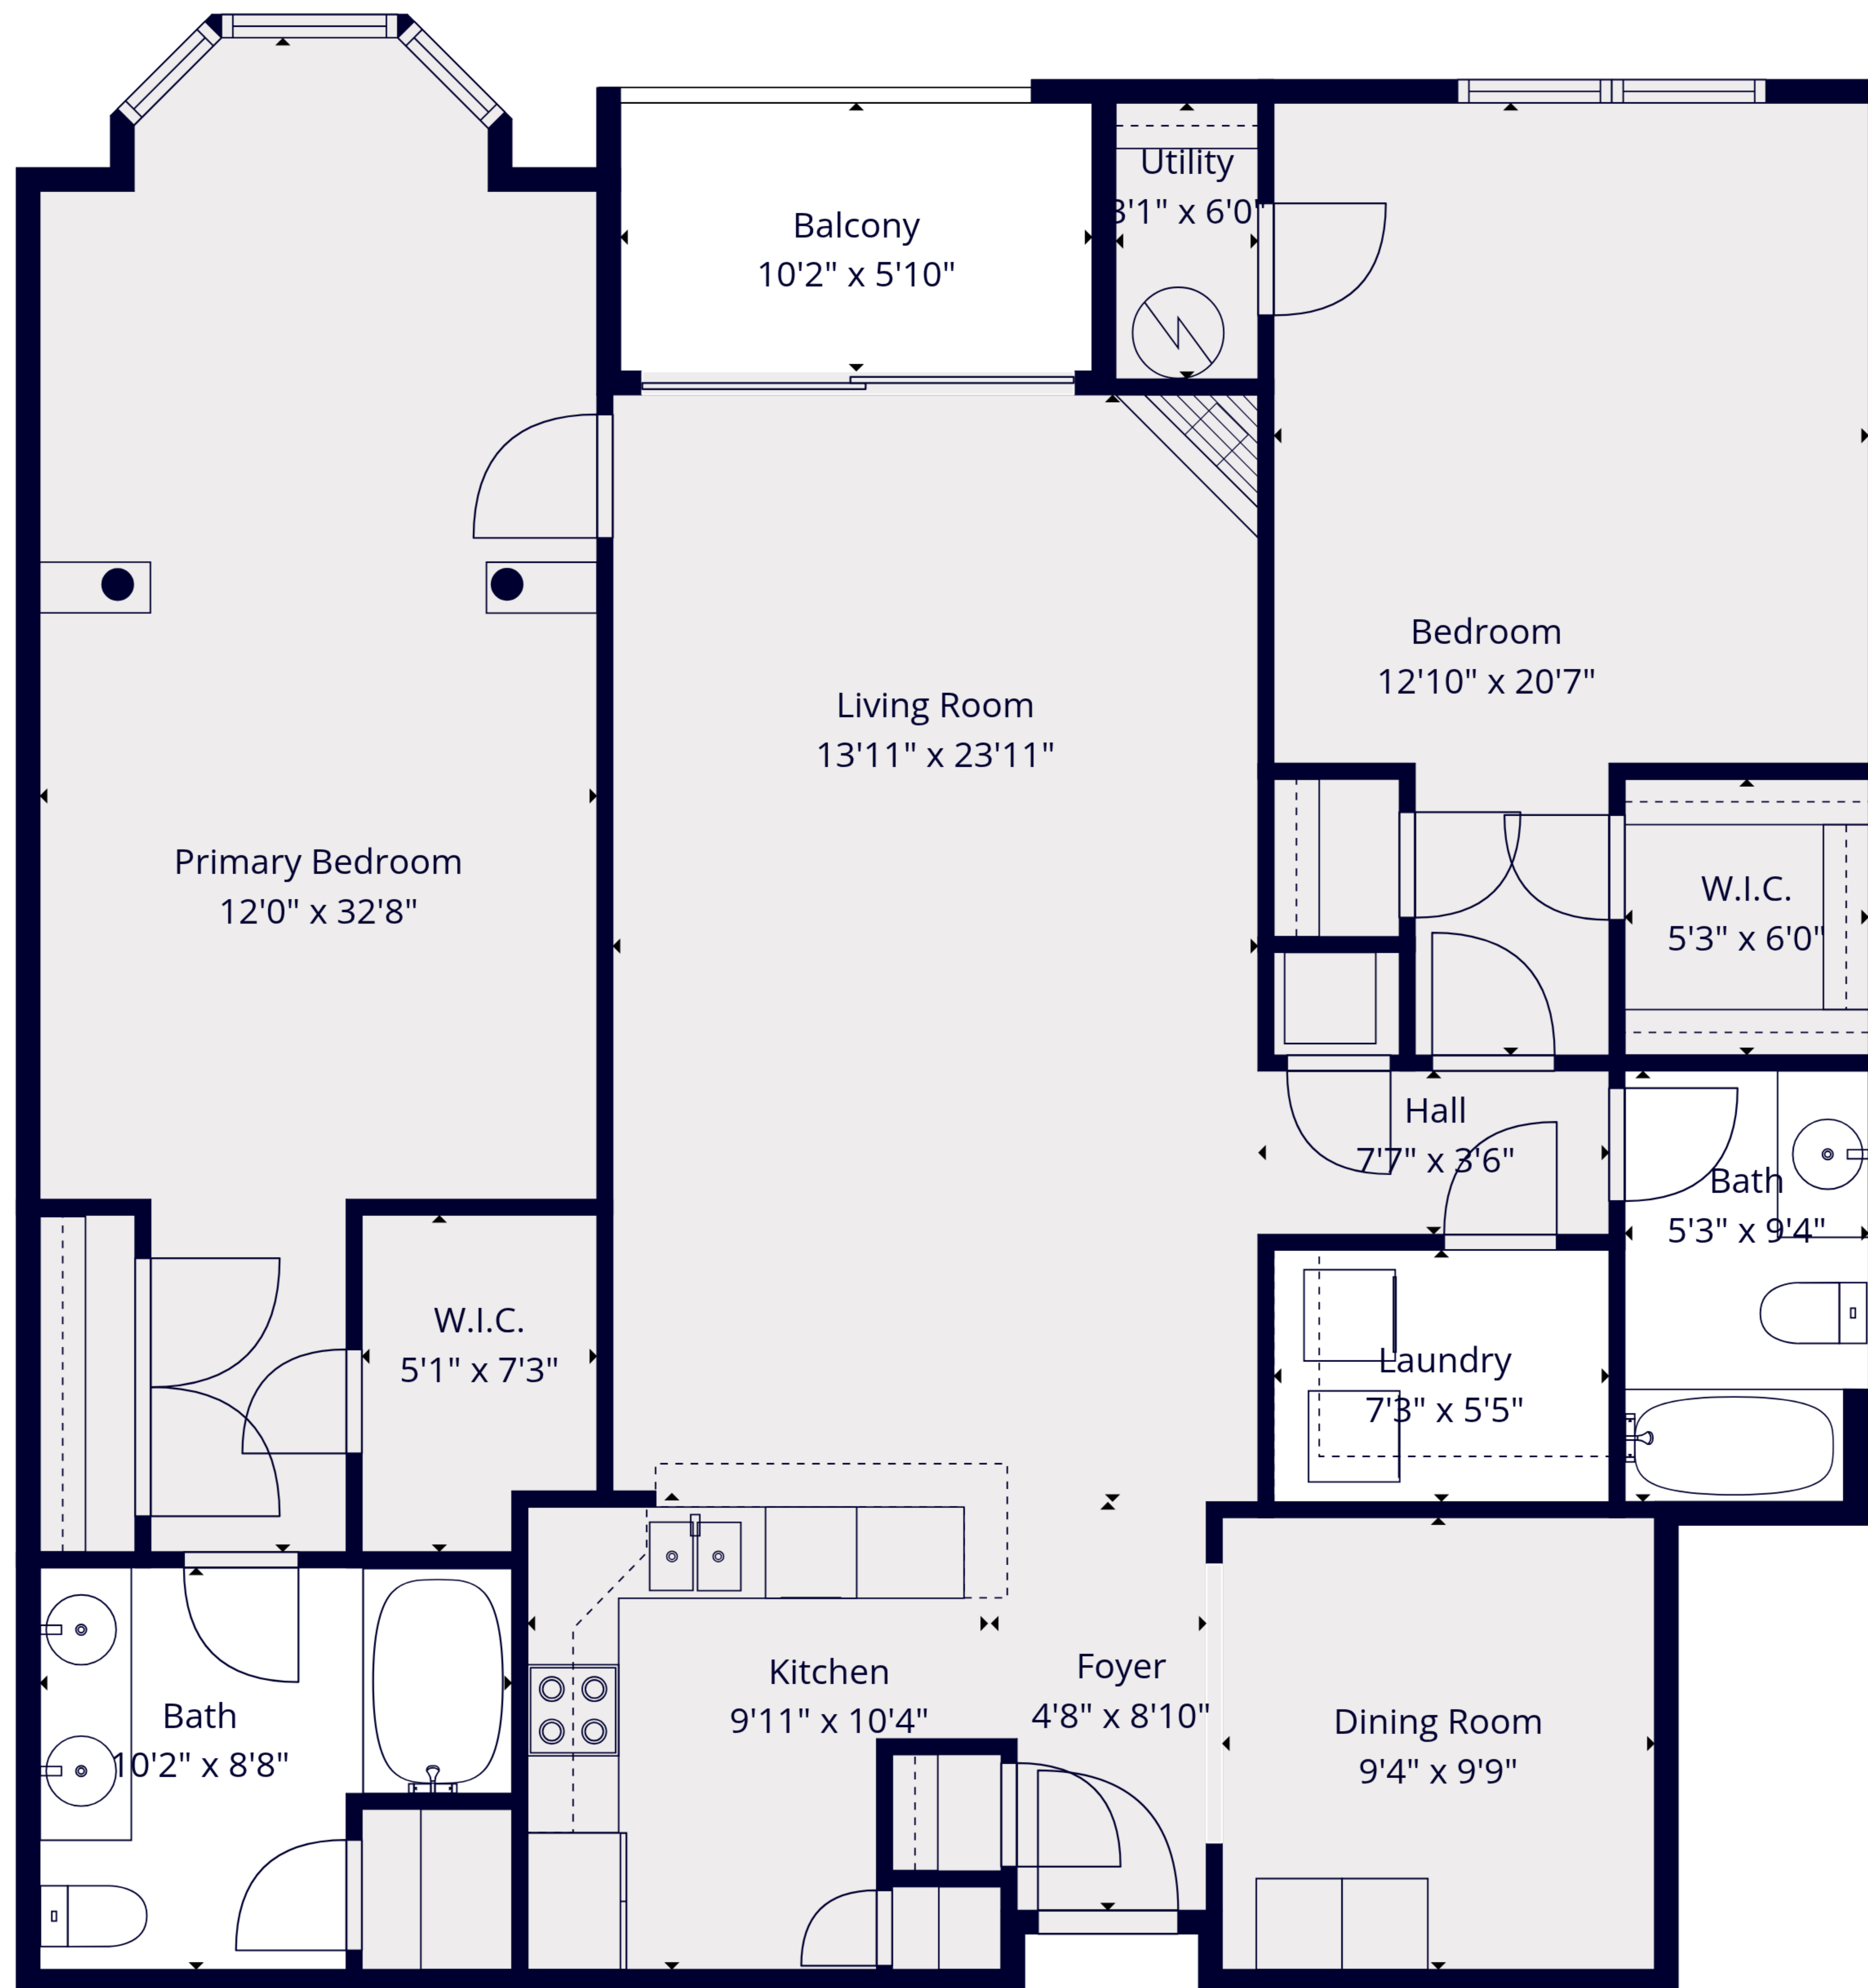

TOTAL: 1452 sq. ft

1st floor: 1452 sq. ft

EXCLUDED AREAS: UTILITY: 18 sq. ft, BALCONY: 59 sq. ft, WALLS: 88 sq. ft

TOTAL: 1452 sq. ft

1st floor: 1452 sq. ft

EXCLUDED AREAS: UTILITY: 18 sq. ft, BALCONY: 59 sq. ft, WALLS: 88 sq. ft