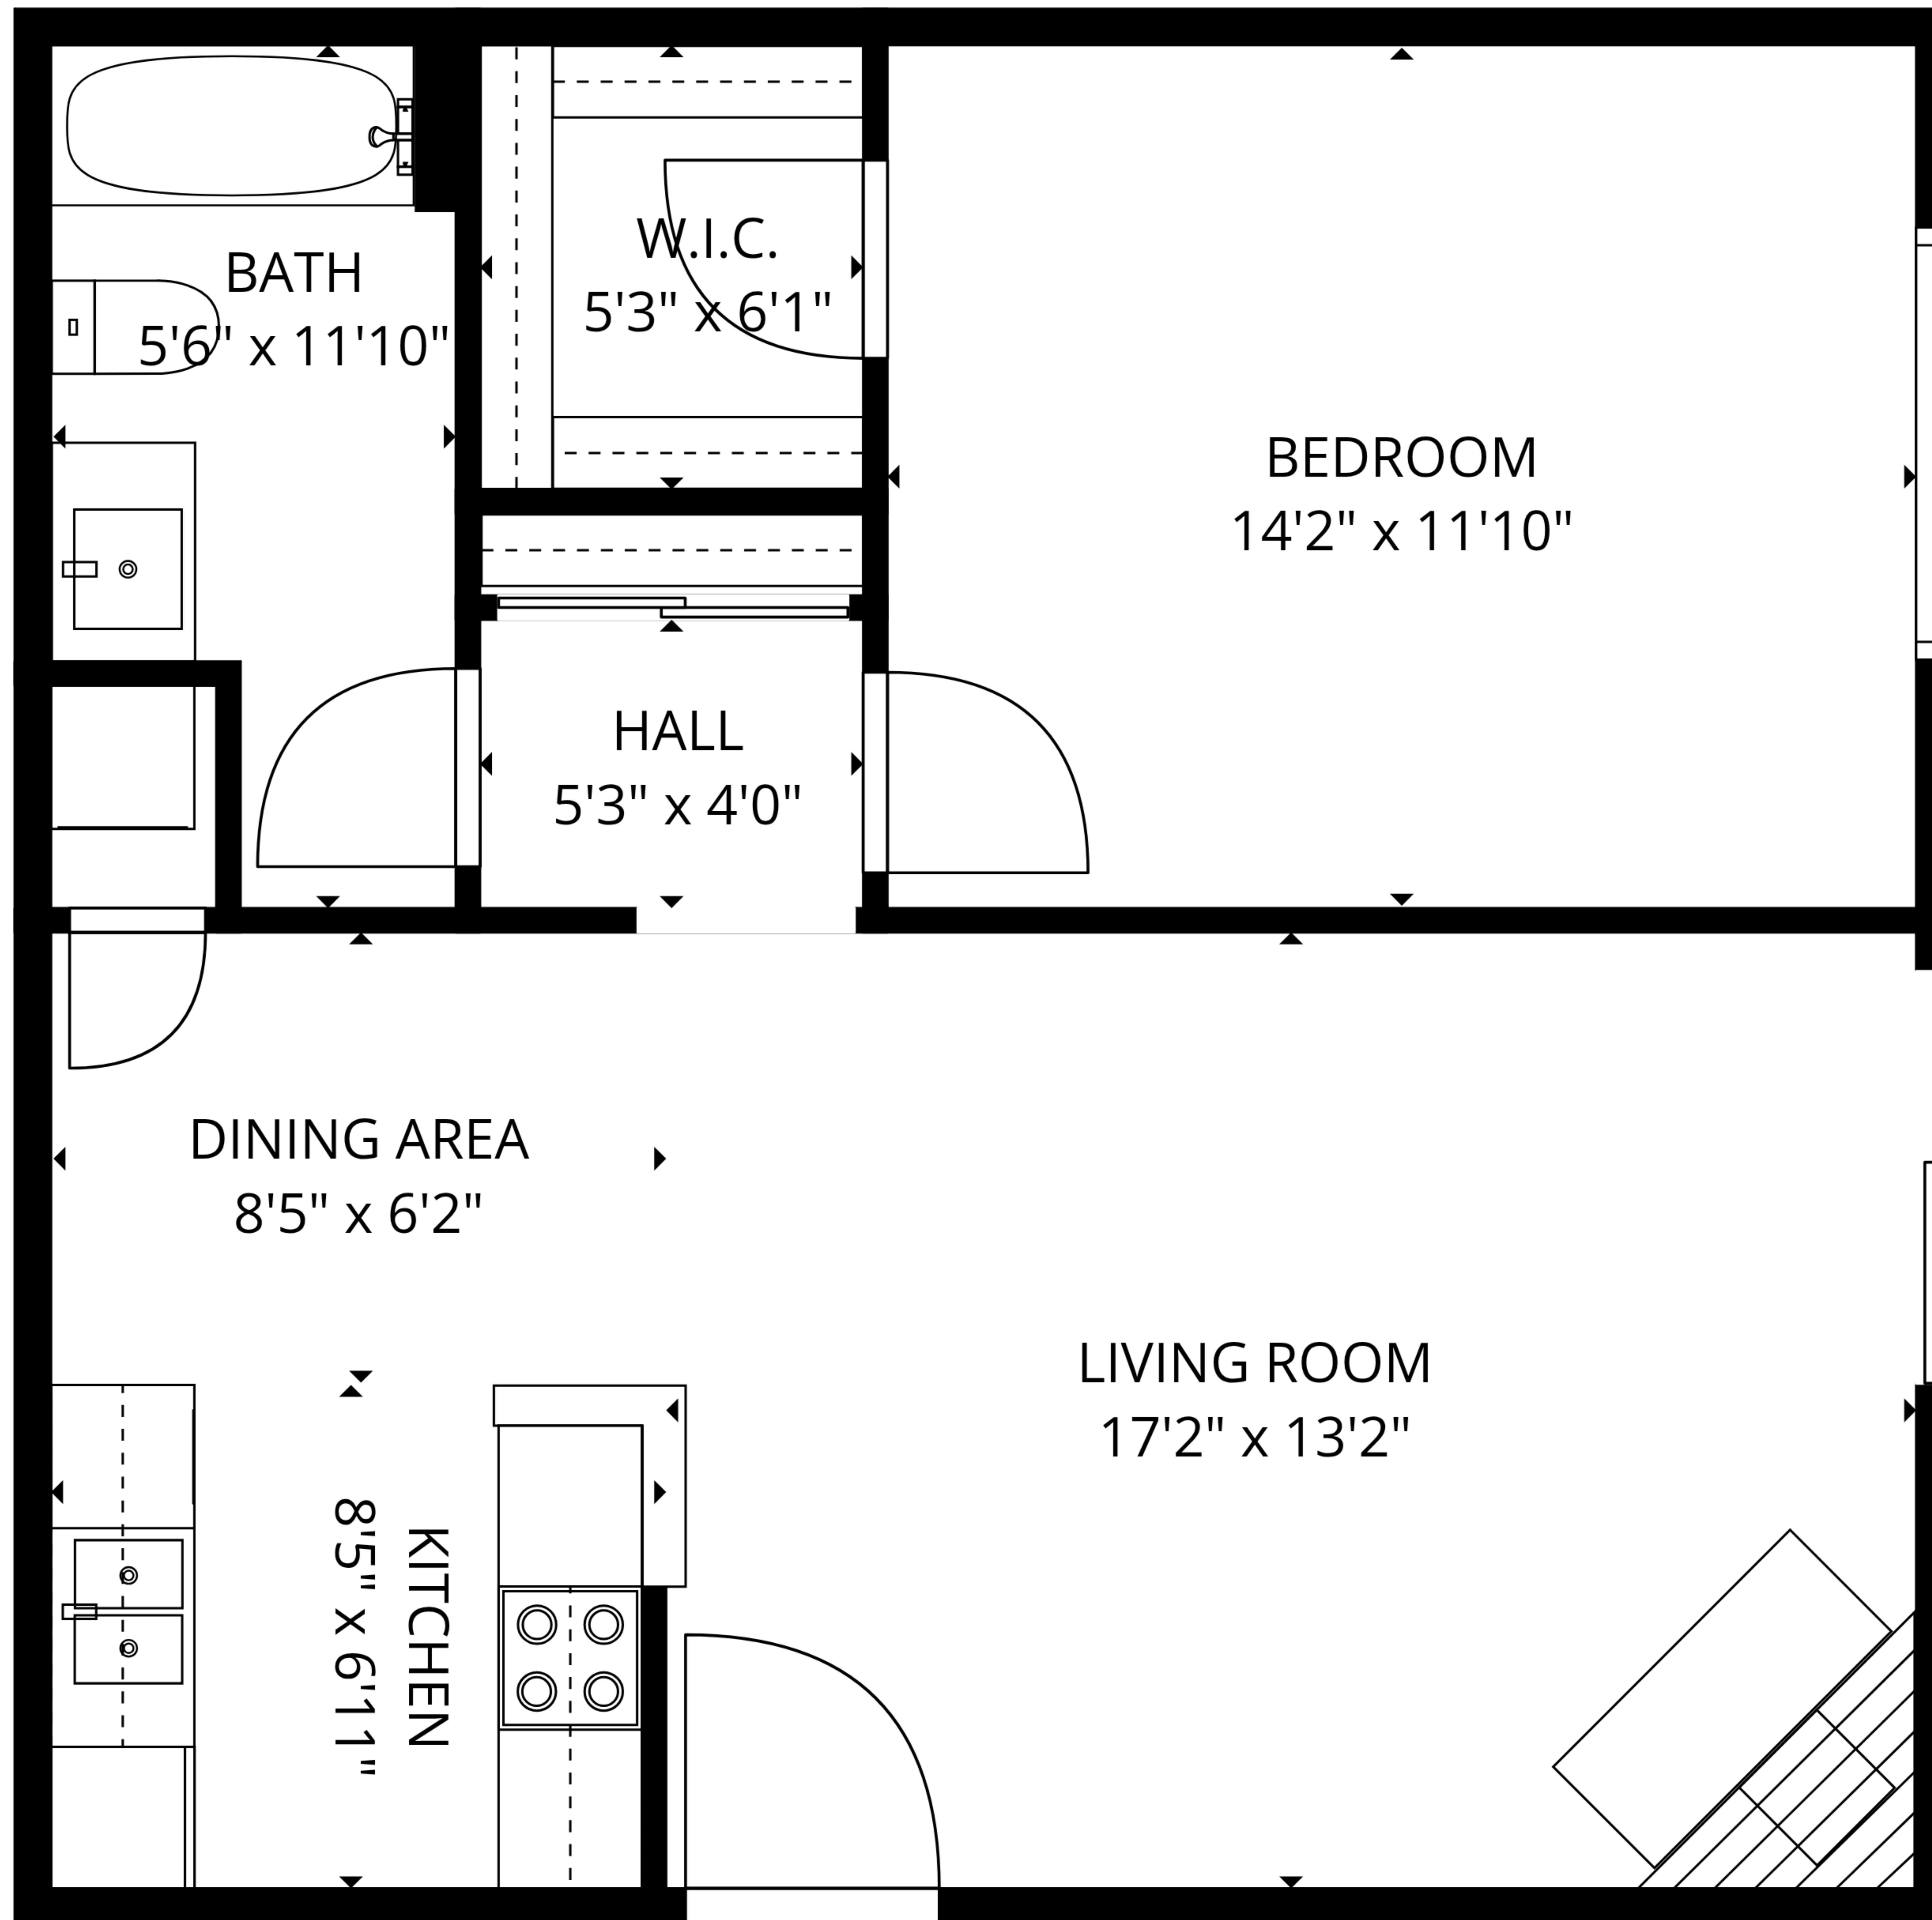

TOTAL: 649 sq. ft
1st floor: 649 sq. ft
EXCLUDED AREAS: WALLS: 52 sq. ft

SIZES AND DIMENSIONS ARE APPROXIMATE, ACTUAL MAY VARY.

TOTAL: 649 sq. ft
1st floor: 649 sq. ft
EXCLUDED AREAS: WALLS: 52 sq. ft

SIZES AND DIMENSIONS ARE APPROXIMATE, ACTUAL MAY VARY.