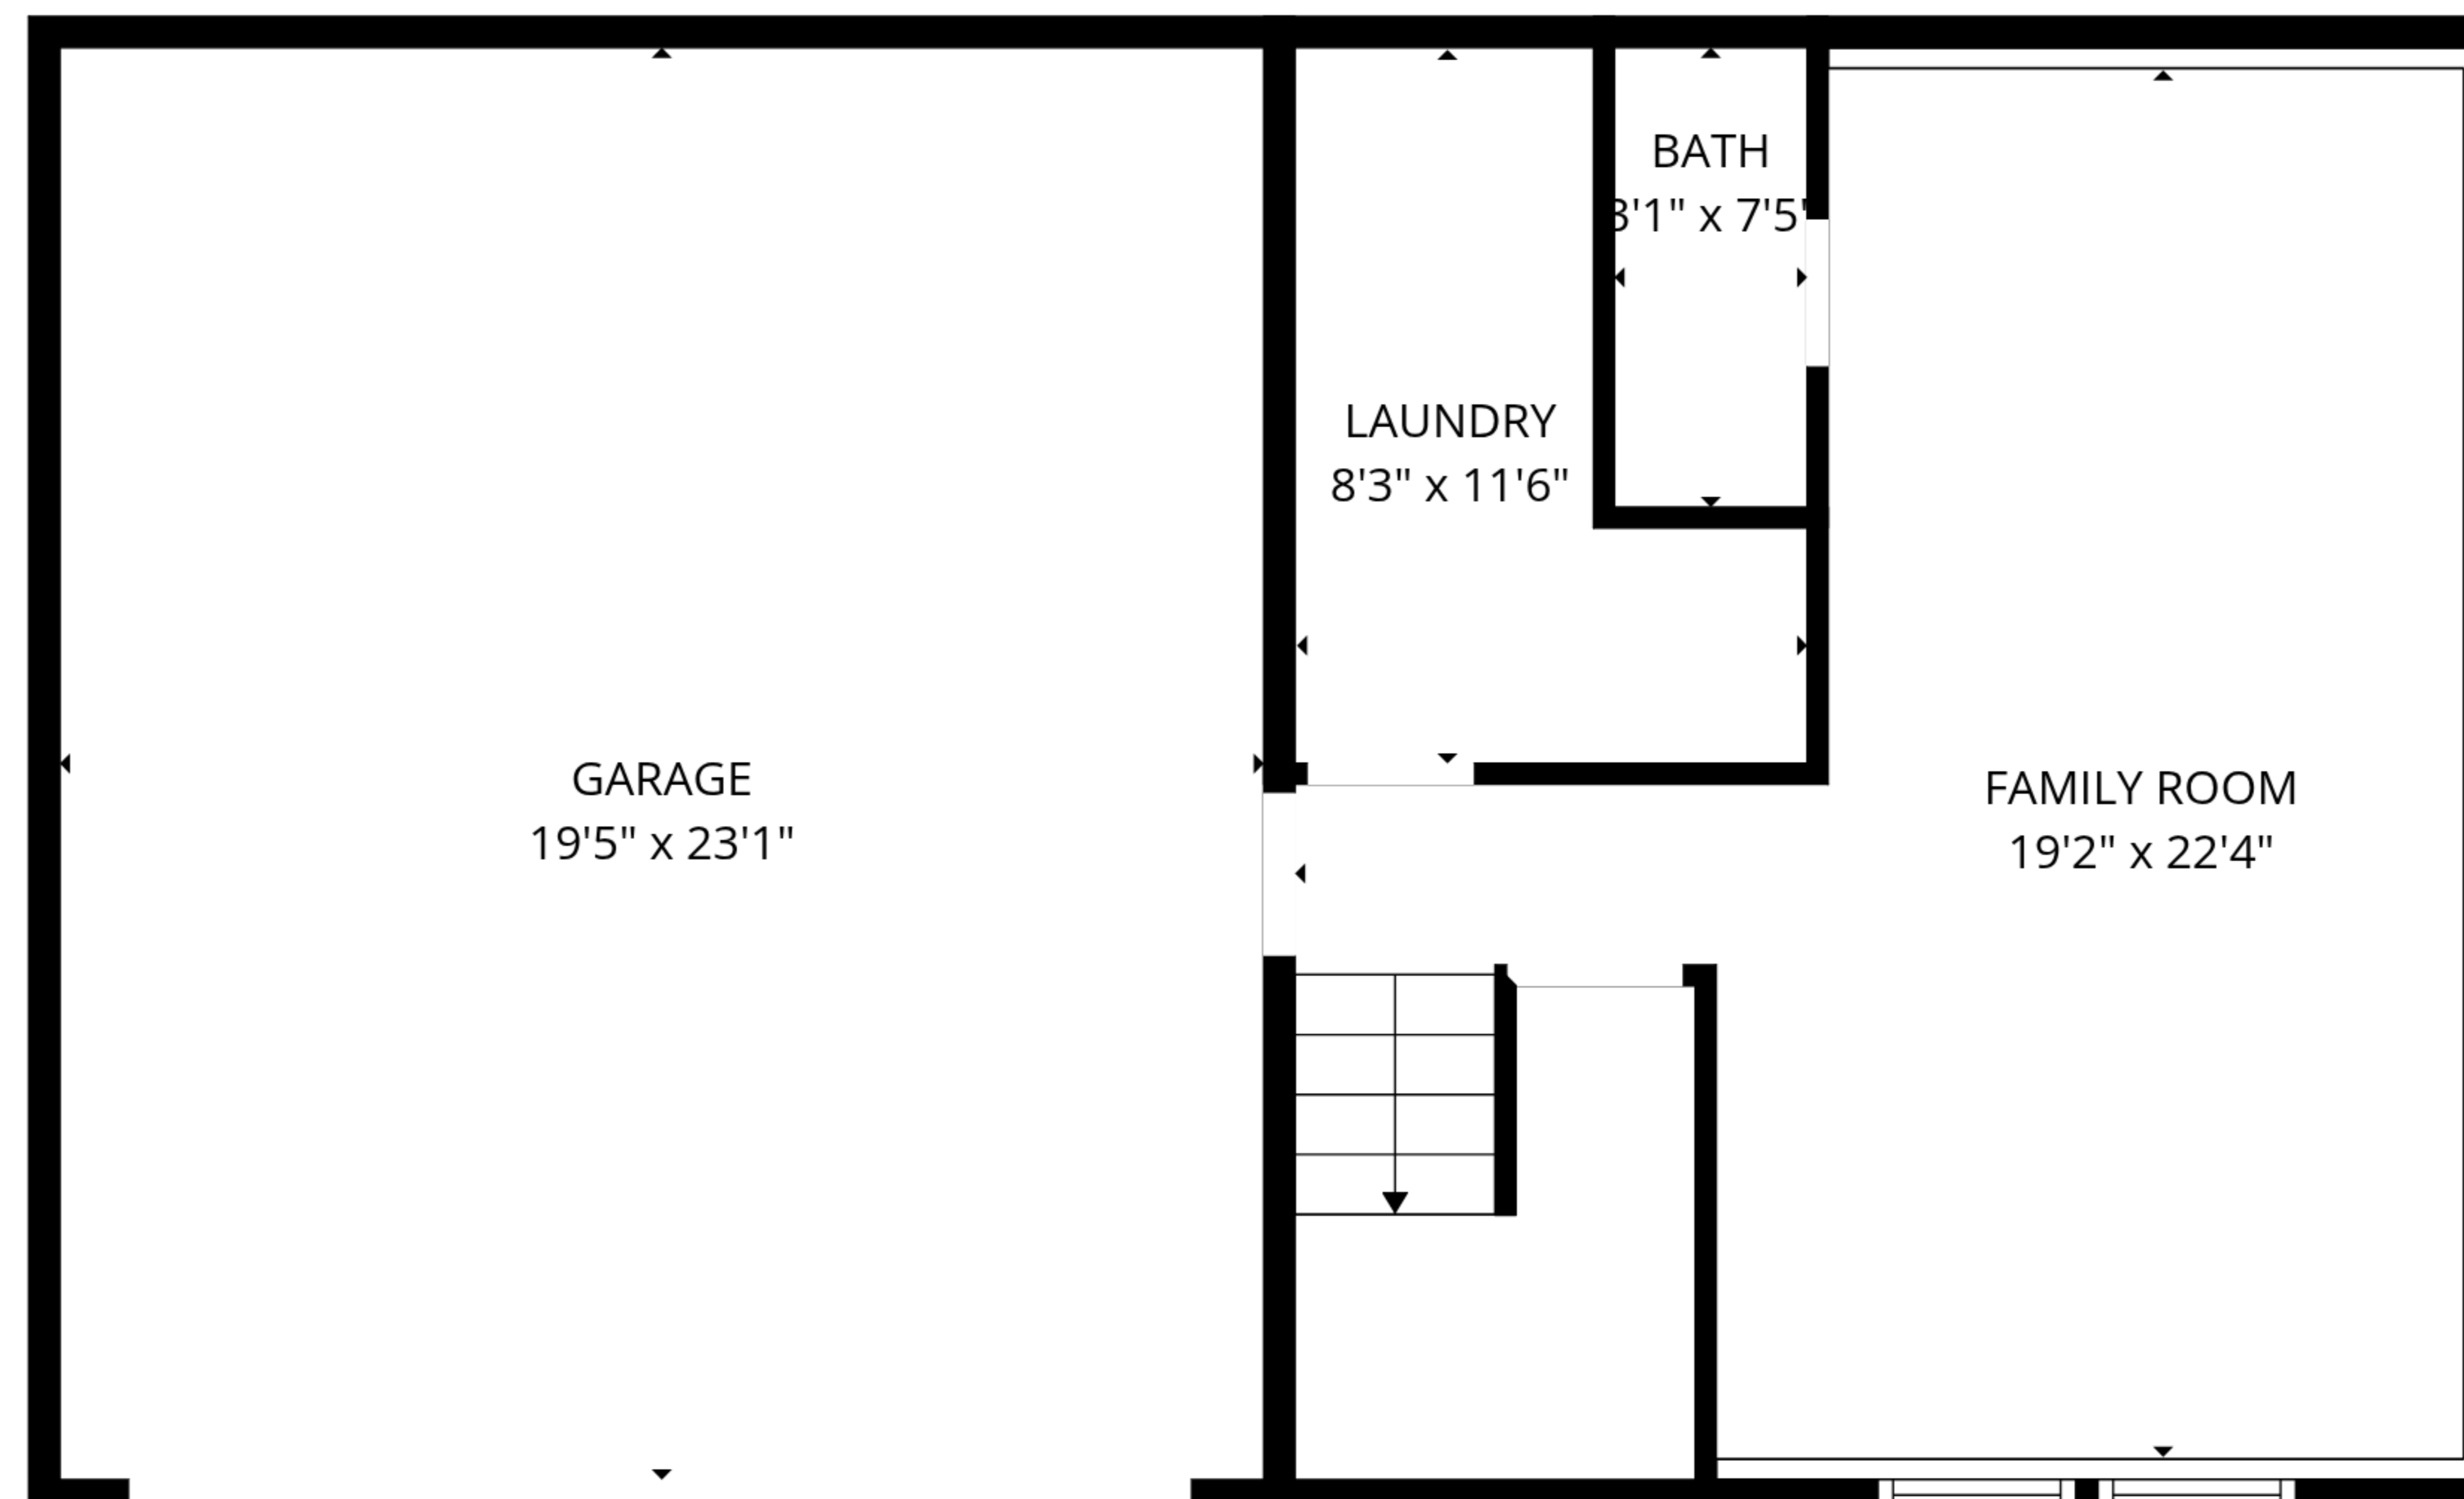

GARAGE  
19'5" x 23'1"

LAUNDRY  
8'3" x 11'6"

BATH  
8'1" x 7'5"

FAMILY ROOM  
19'2" x 22'4"

**TOTAL: 1848 sq. ft**  
1st floor: 891 sq. ft, 2nd floor: 957 sq. ft  
EXCLUDED AREAS: WALLS: 142 sq. ft

**TOTAL: 1848 sq. ft**  
1st floor: 891 sq. ft, 2nd floor: 957 sq. ft  
EXCLUDED AREAS: WALLS: 142 sq. ft

2nd floor

1st floor

**TOTAL: 1848 sq. ft**  
 1st floor: 891 sq. ft, 2nd floor: 957 sq. ft  
 EXCLUDED AREAS: WALLS: 142 sq. ft