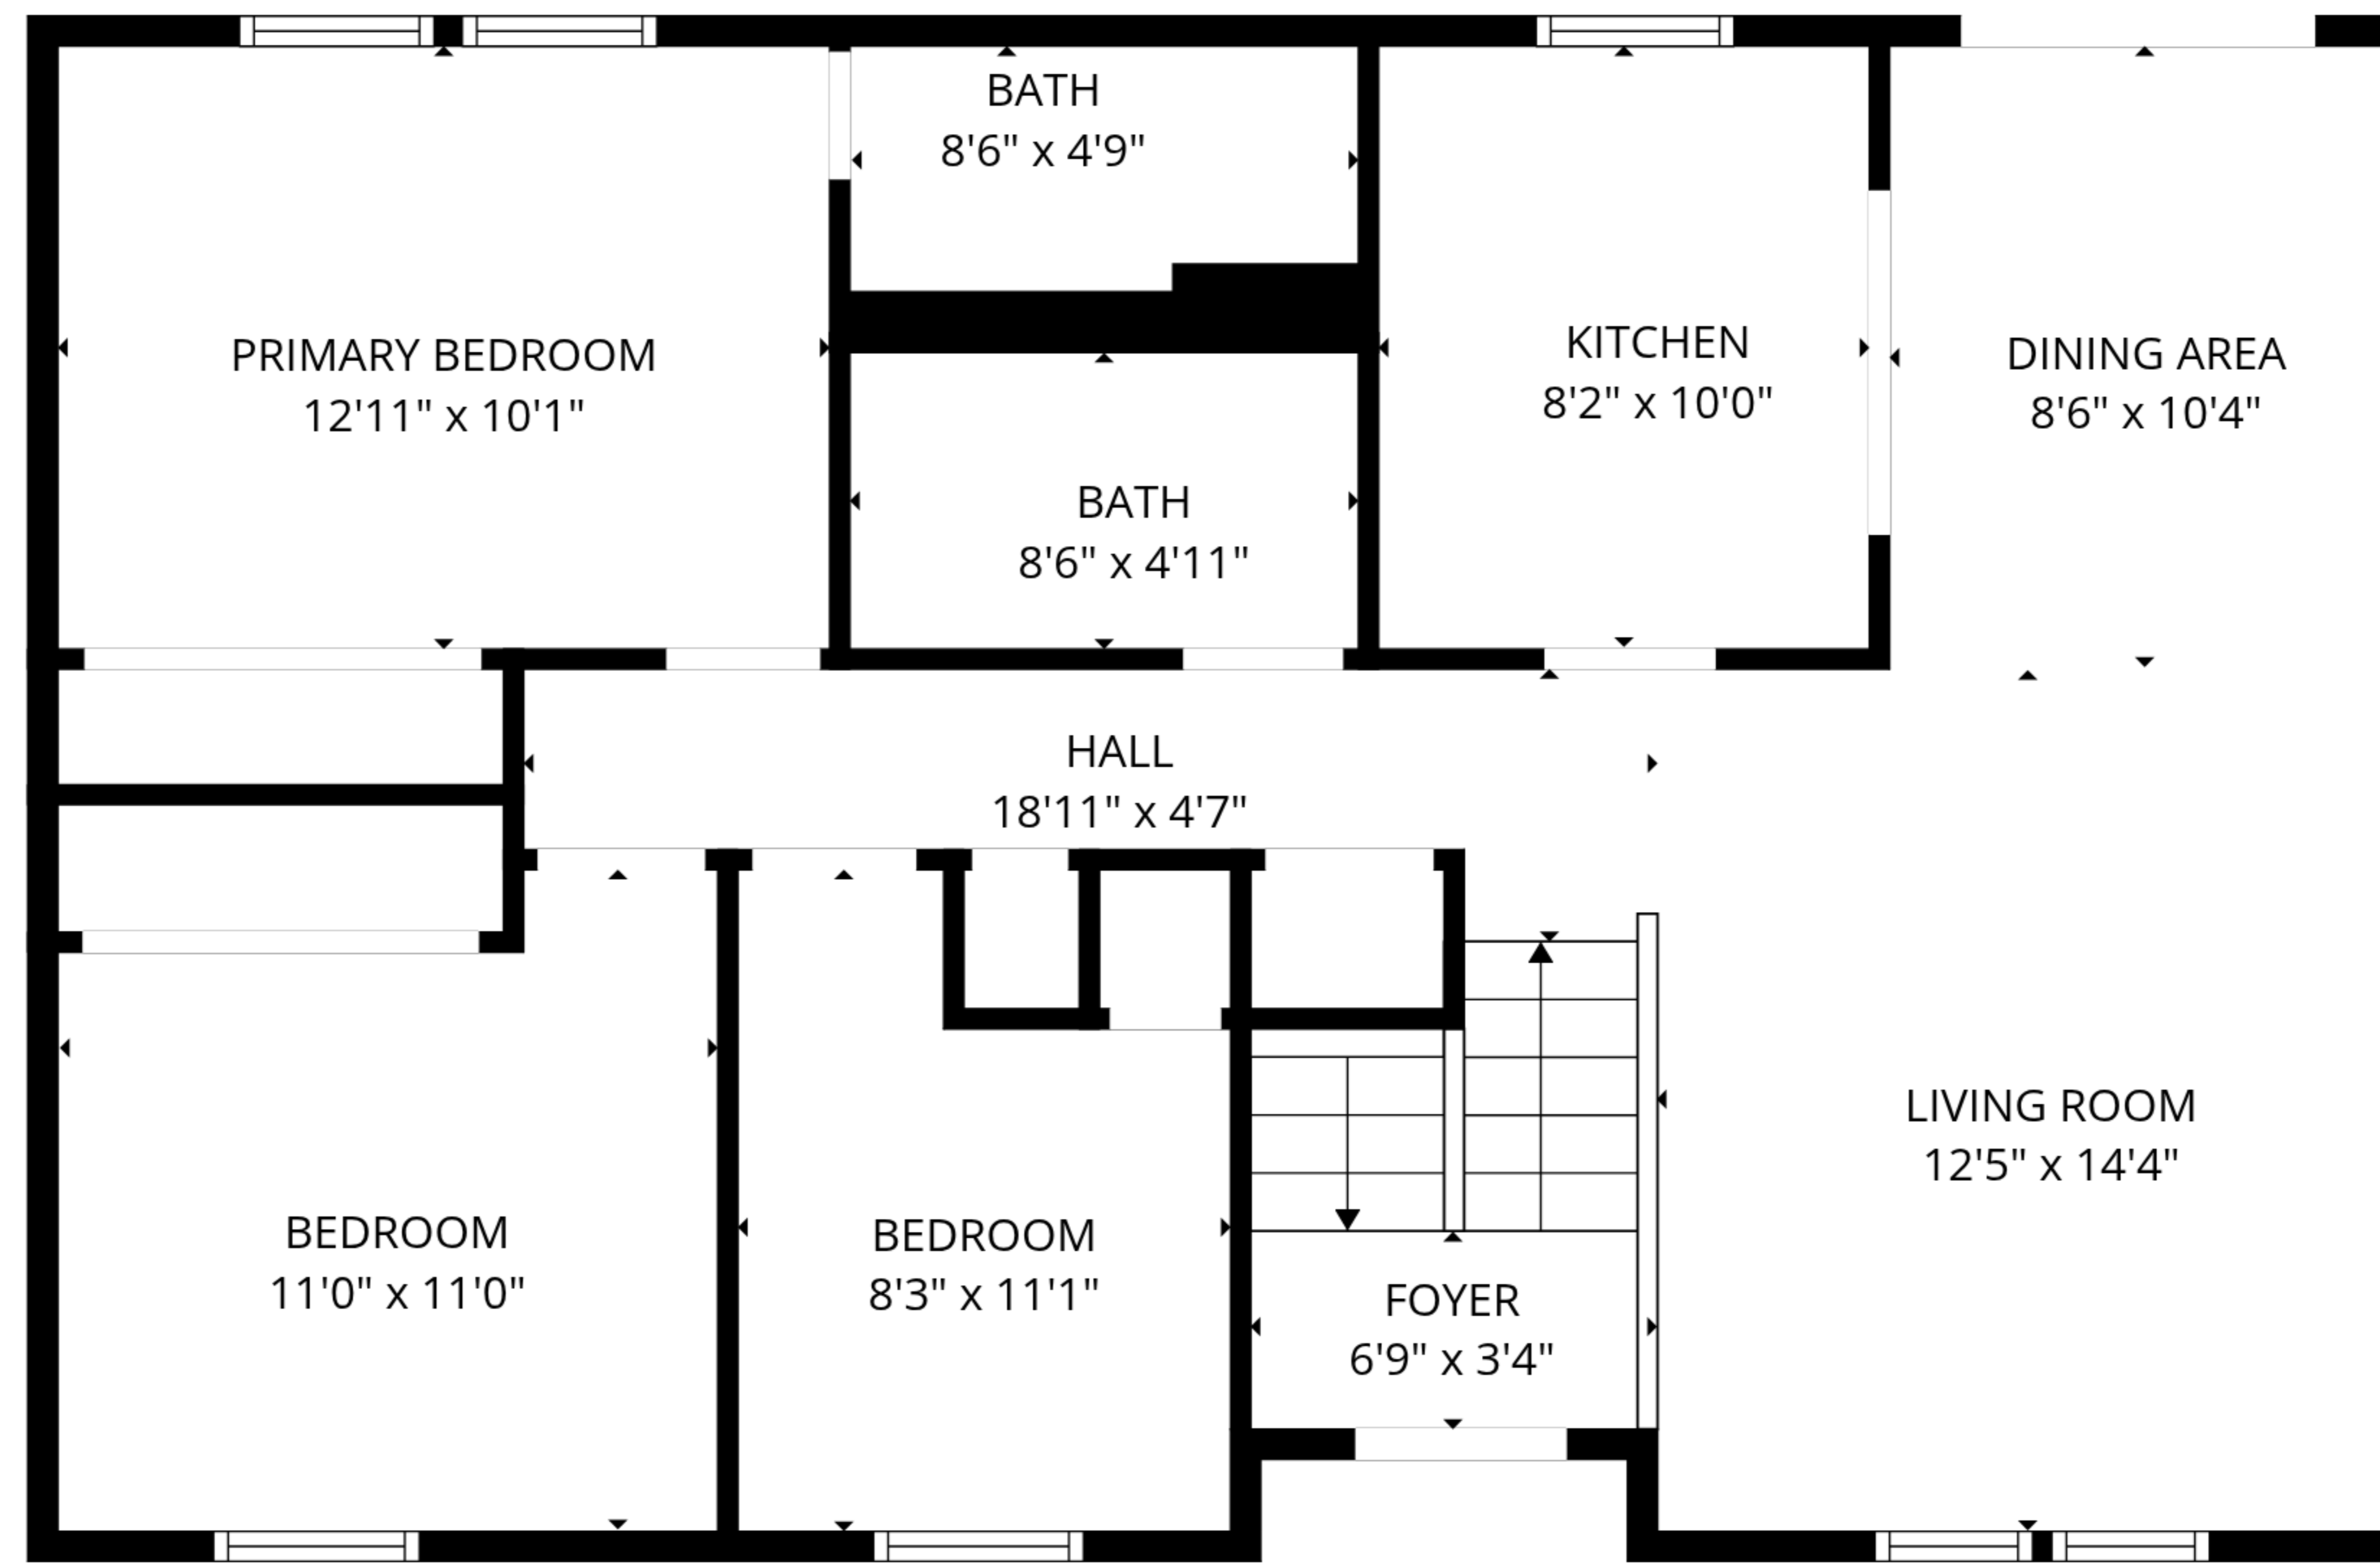

GARAGE  
19'5" x 23'1"

LAUNDRY  
8'3" x 11'6"

BATH  
8'1" x 7'5"

FAMILY ROOM  
19'2" x 22'4"

**TOTAL: 1848 sq. ft**  
1st floor: 891 sq. ft, 2nd floor: 957 sq. ft  
EXCLUDED AREAS: WALLS: 142 sq. ft

**TOTAL: 1848 sq. ft**  
1st floor: 891 sq. ft, 2nd floor: 957 sq. ft  
EXCLUDED AREAS: WALLS: 142 sq. ft

2nd floor

1st floor

**TOTAL: 1848 sq. ft**  
 1st floor: 891 sq. ft, 2nd floor: 957 sq. ft  
 EXCLUDED AREAS: WALLS: 142 sq. ft