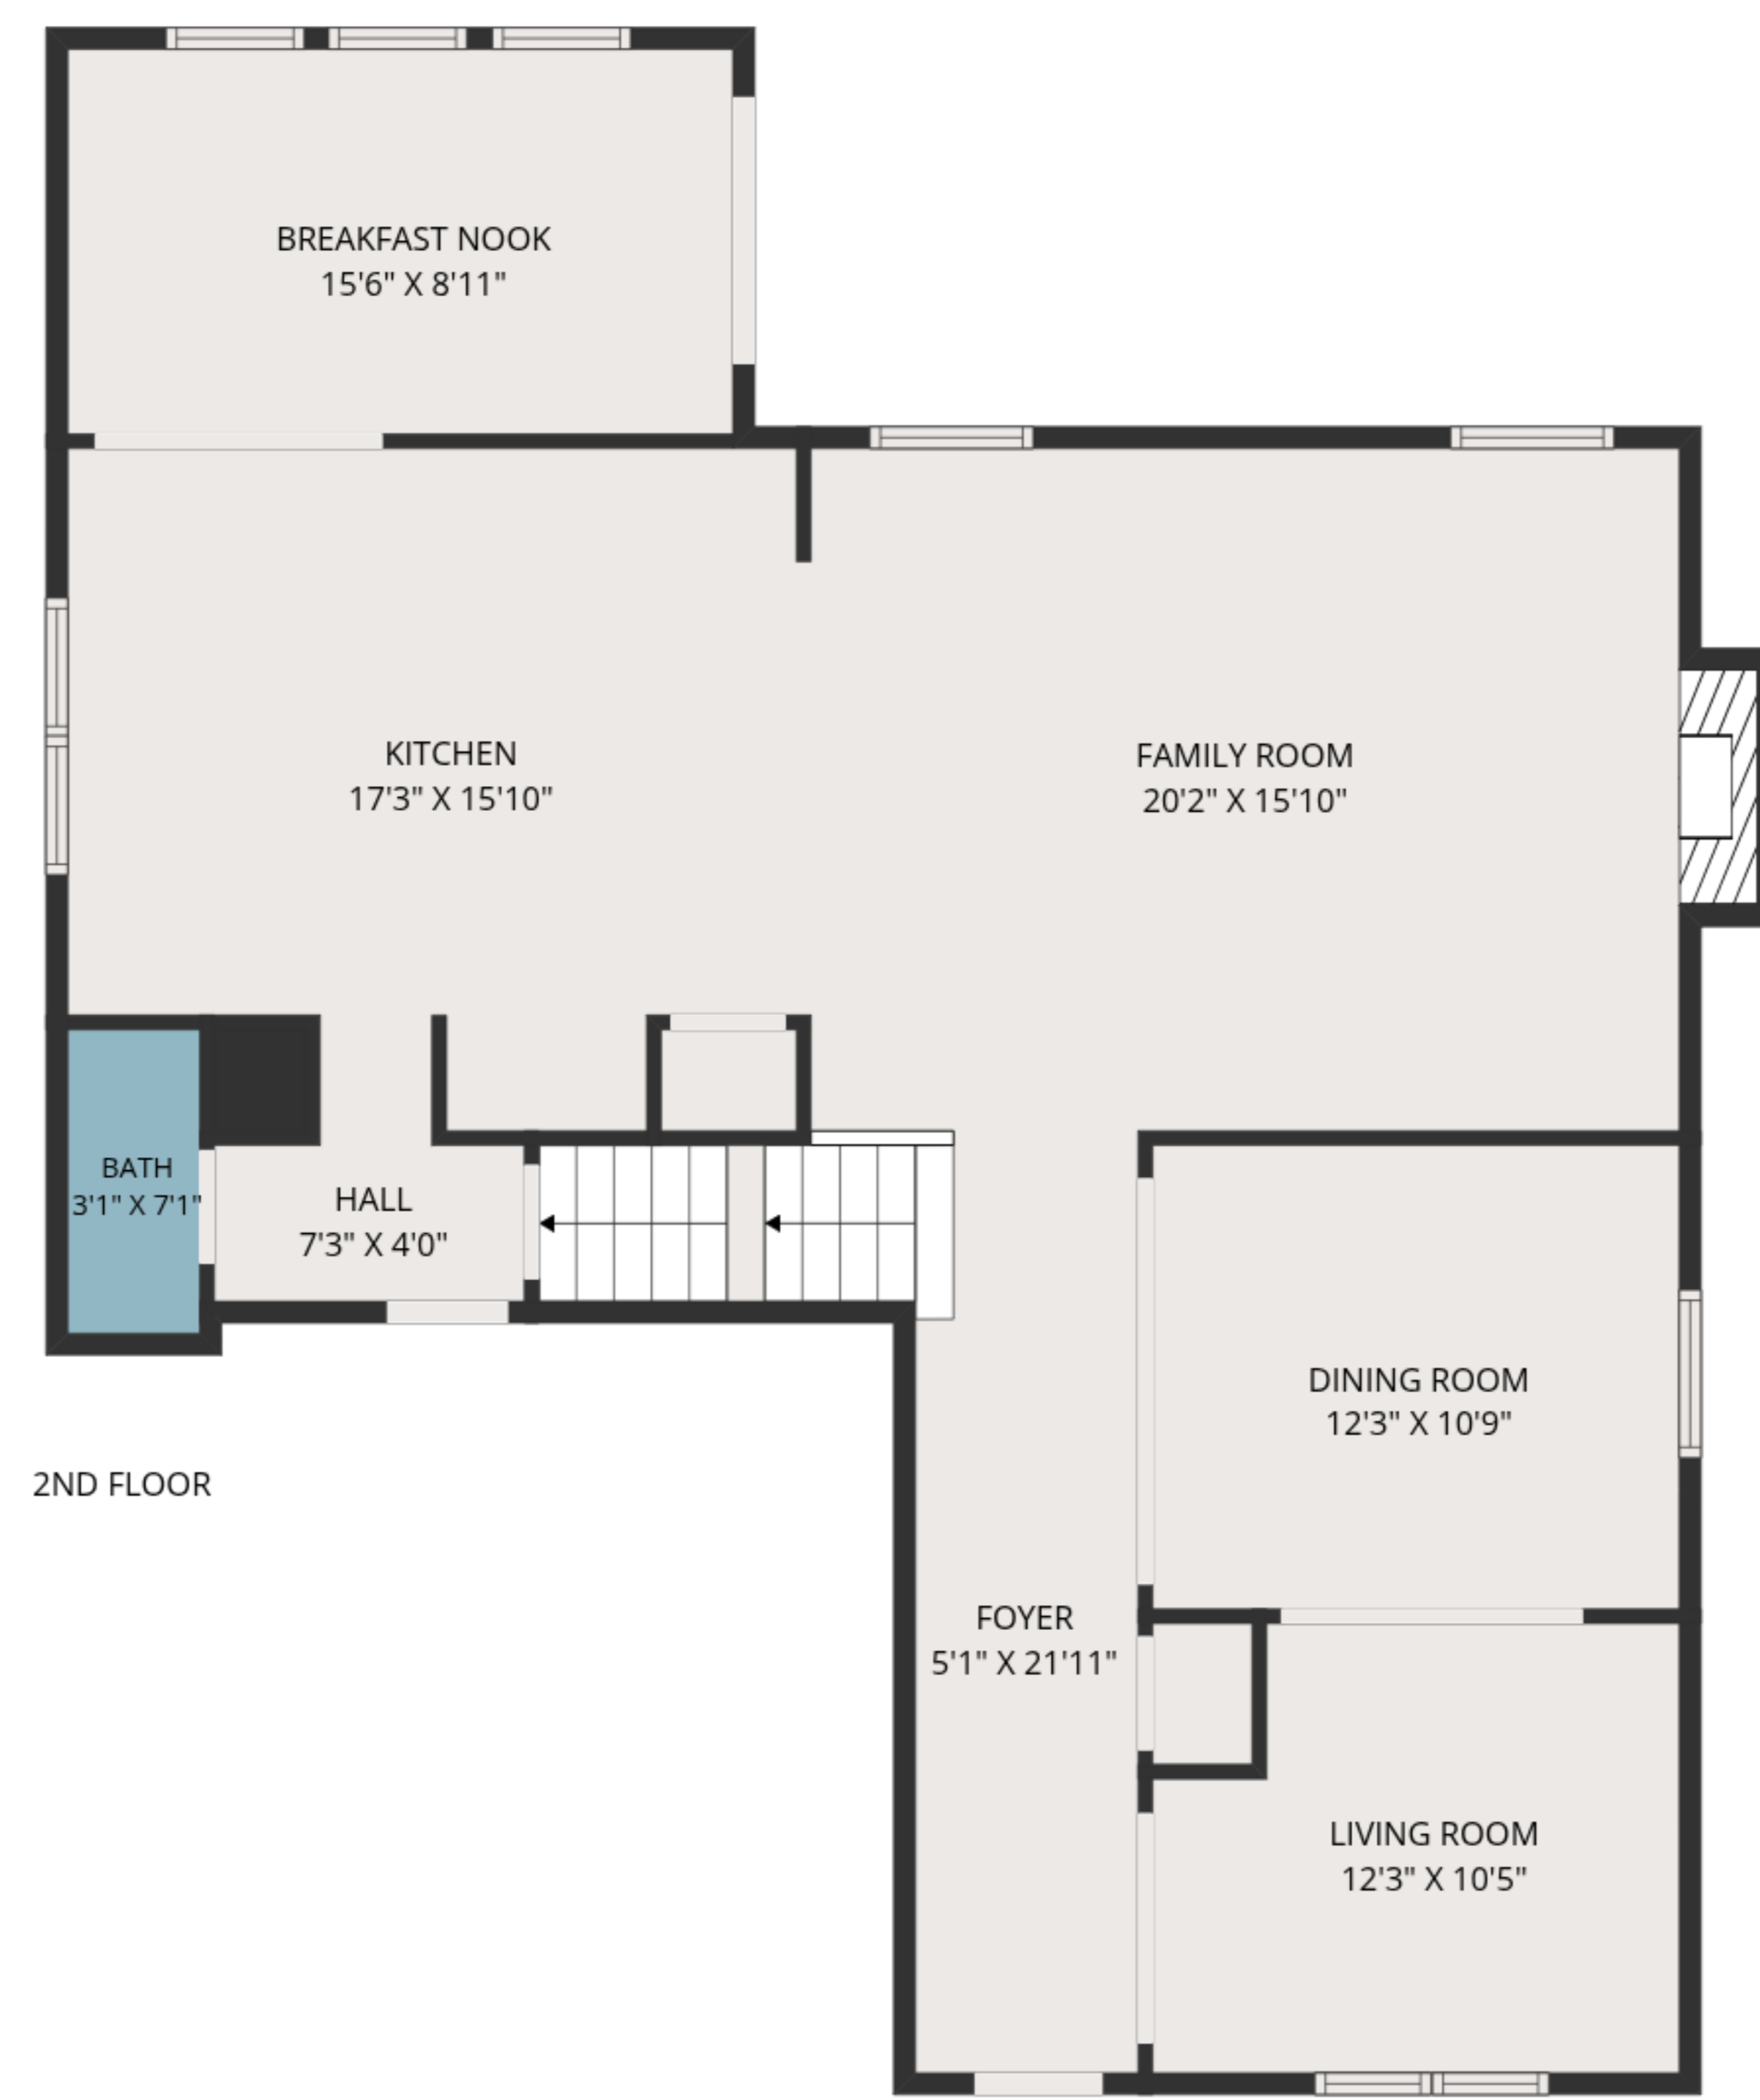

TOTAL: 3421 sq. ft

1st floor: 792 sq. ft, 2nd floor: 1212 sq. ft, 3rd floor: 1417 sq. ft

EXCLUDED AREAS: STORAGE: 167 sq. ft, FIREPLACE: 12 sq. ft, WALLS: 243 sq. ft

MEASUREMENTS ARE DEEMED HIGHLY RELIABLE BUT NOT GUARANTEED.