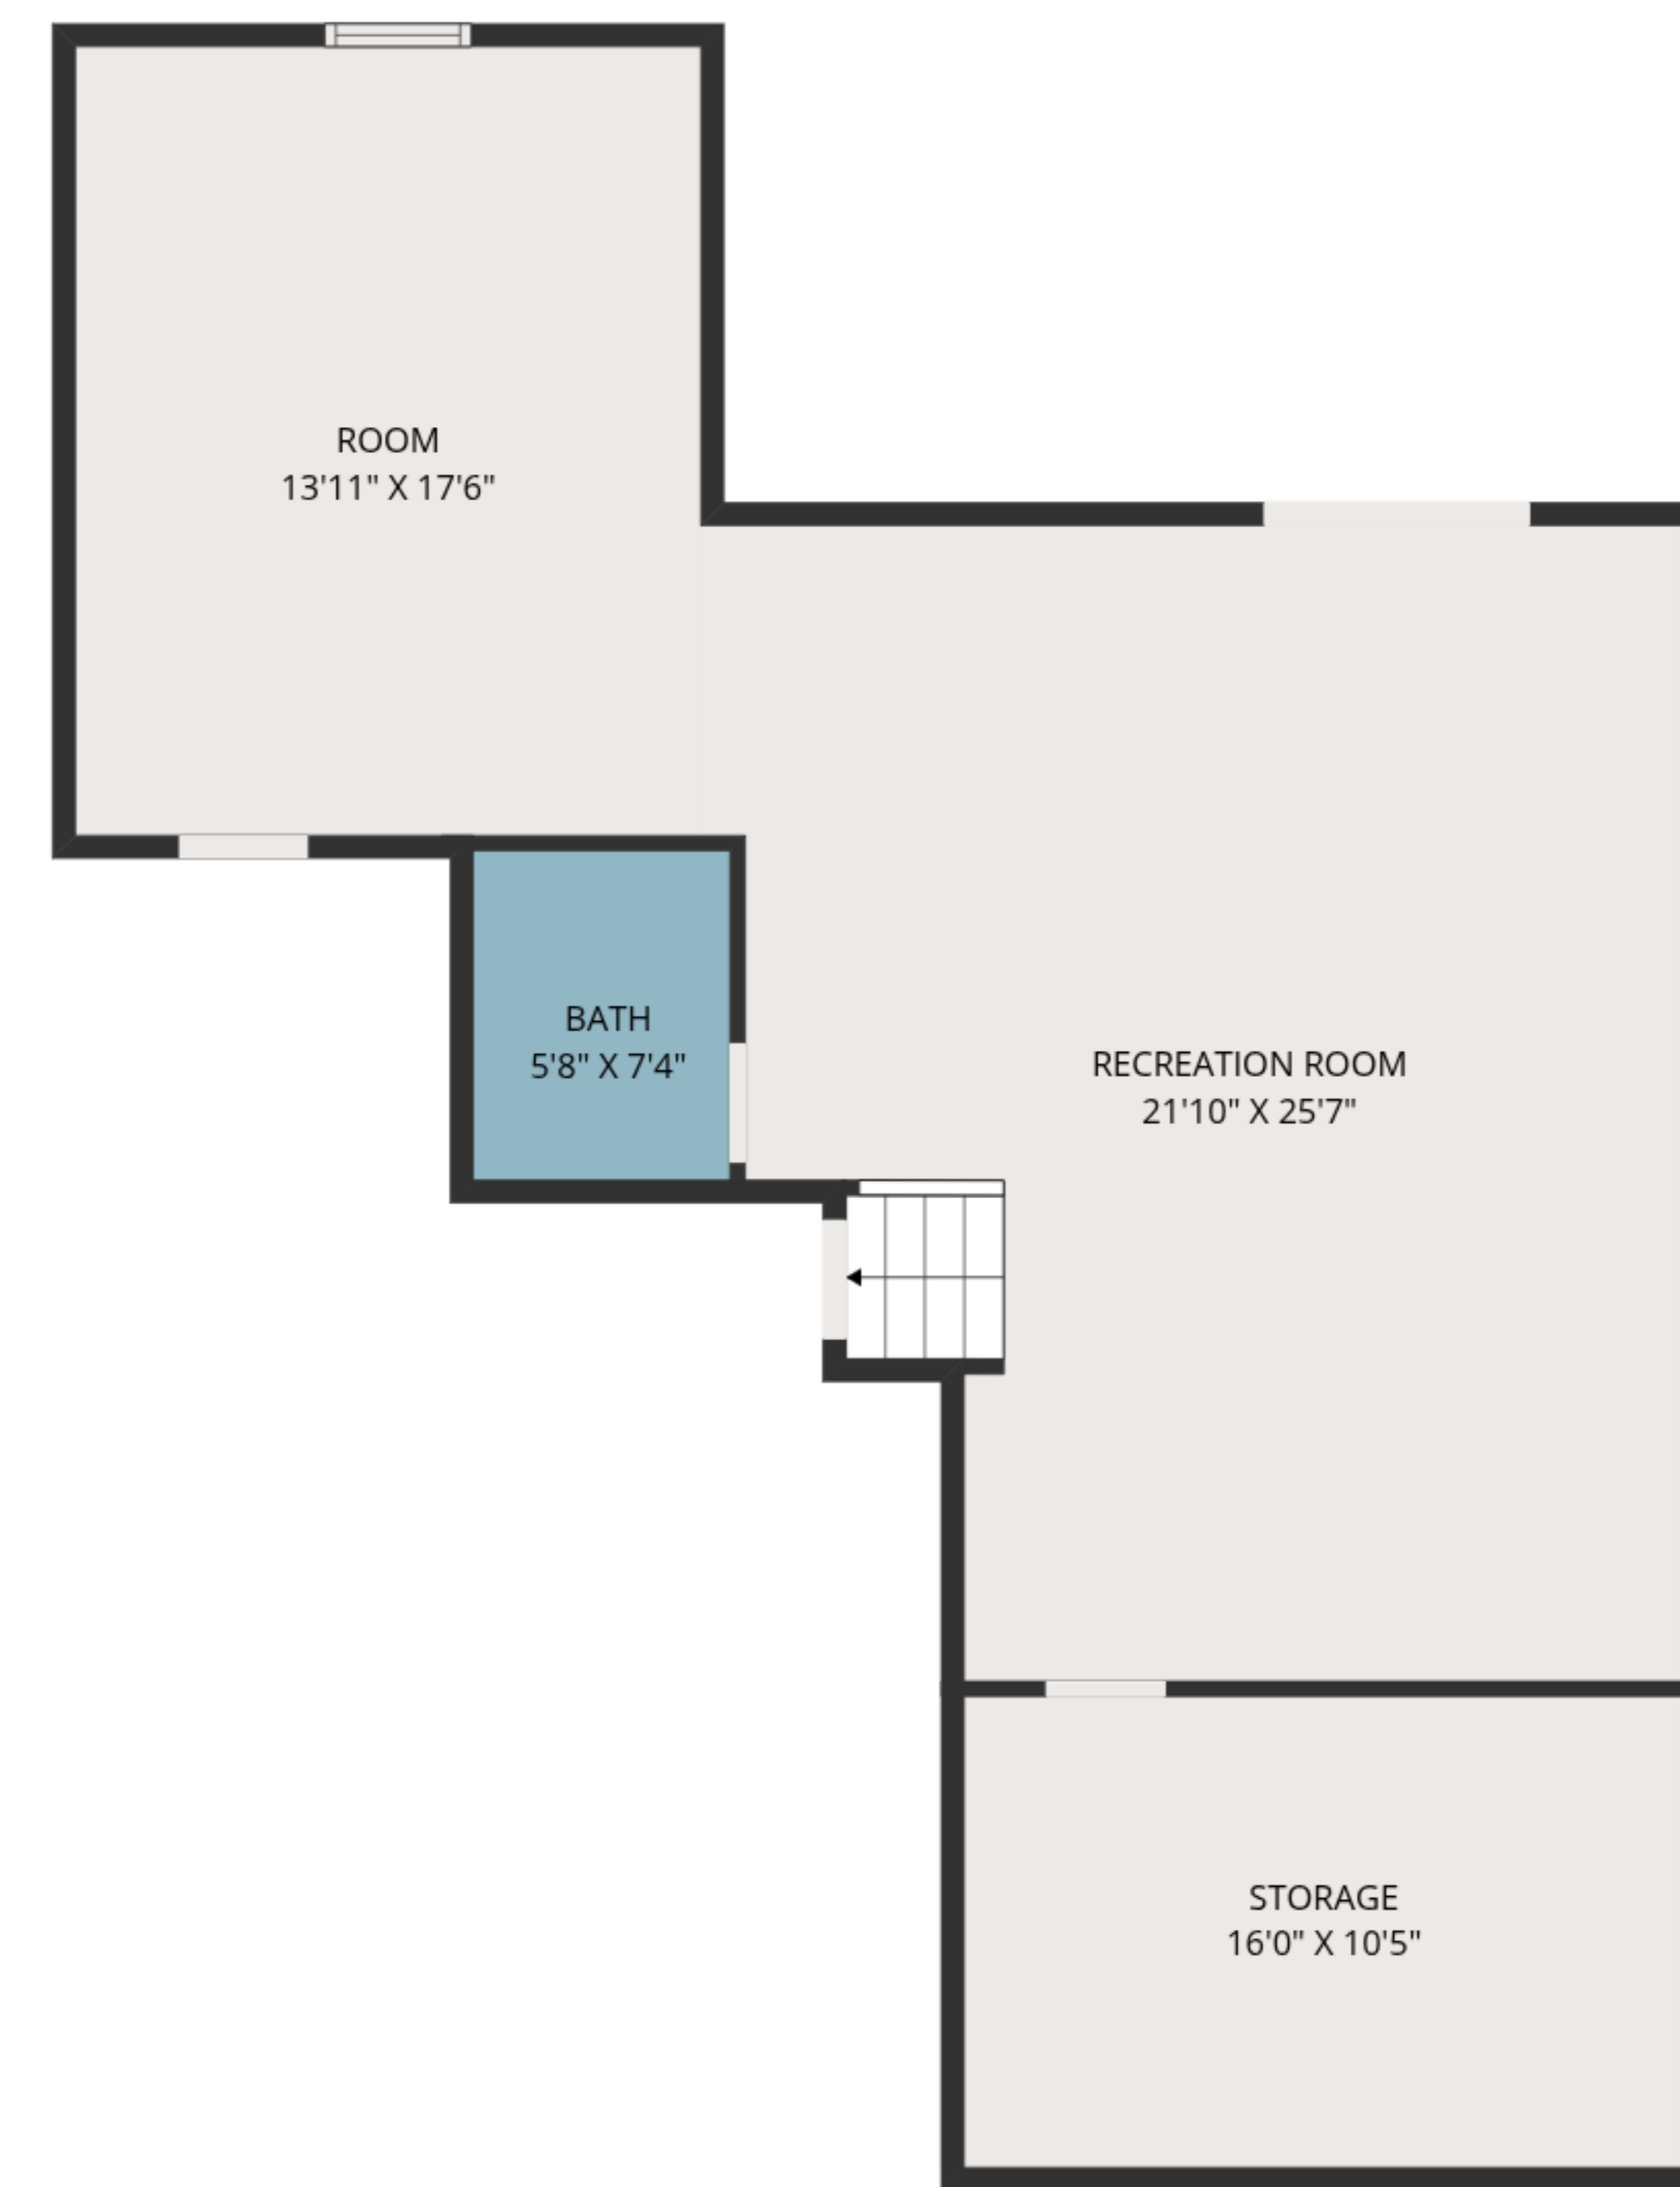

TOTAL: 3421 sq. ft

1st floor: 792 sq. ft, 2nd floor: 1212 sq. ft, 3rd floor: 1417 sq. ft

EXCLUDED AREAS: STORAGE: 167 sq. ft, FIREPLACE: 12 sq. ft, WALLS: 243 sq. ft

MEASUREMENTS ARE DEEMED HIGHLY RELIABLE BUT NOT GUARANTEED.