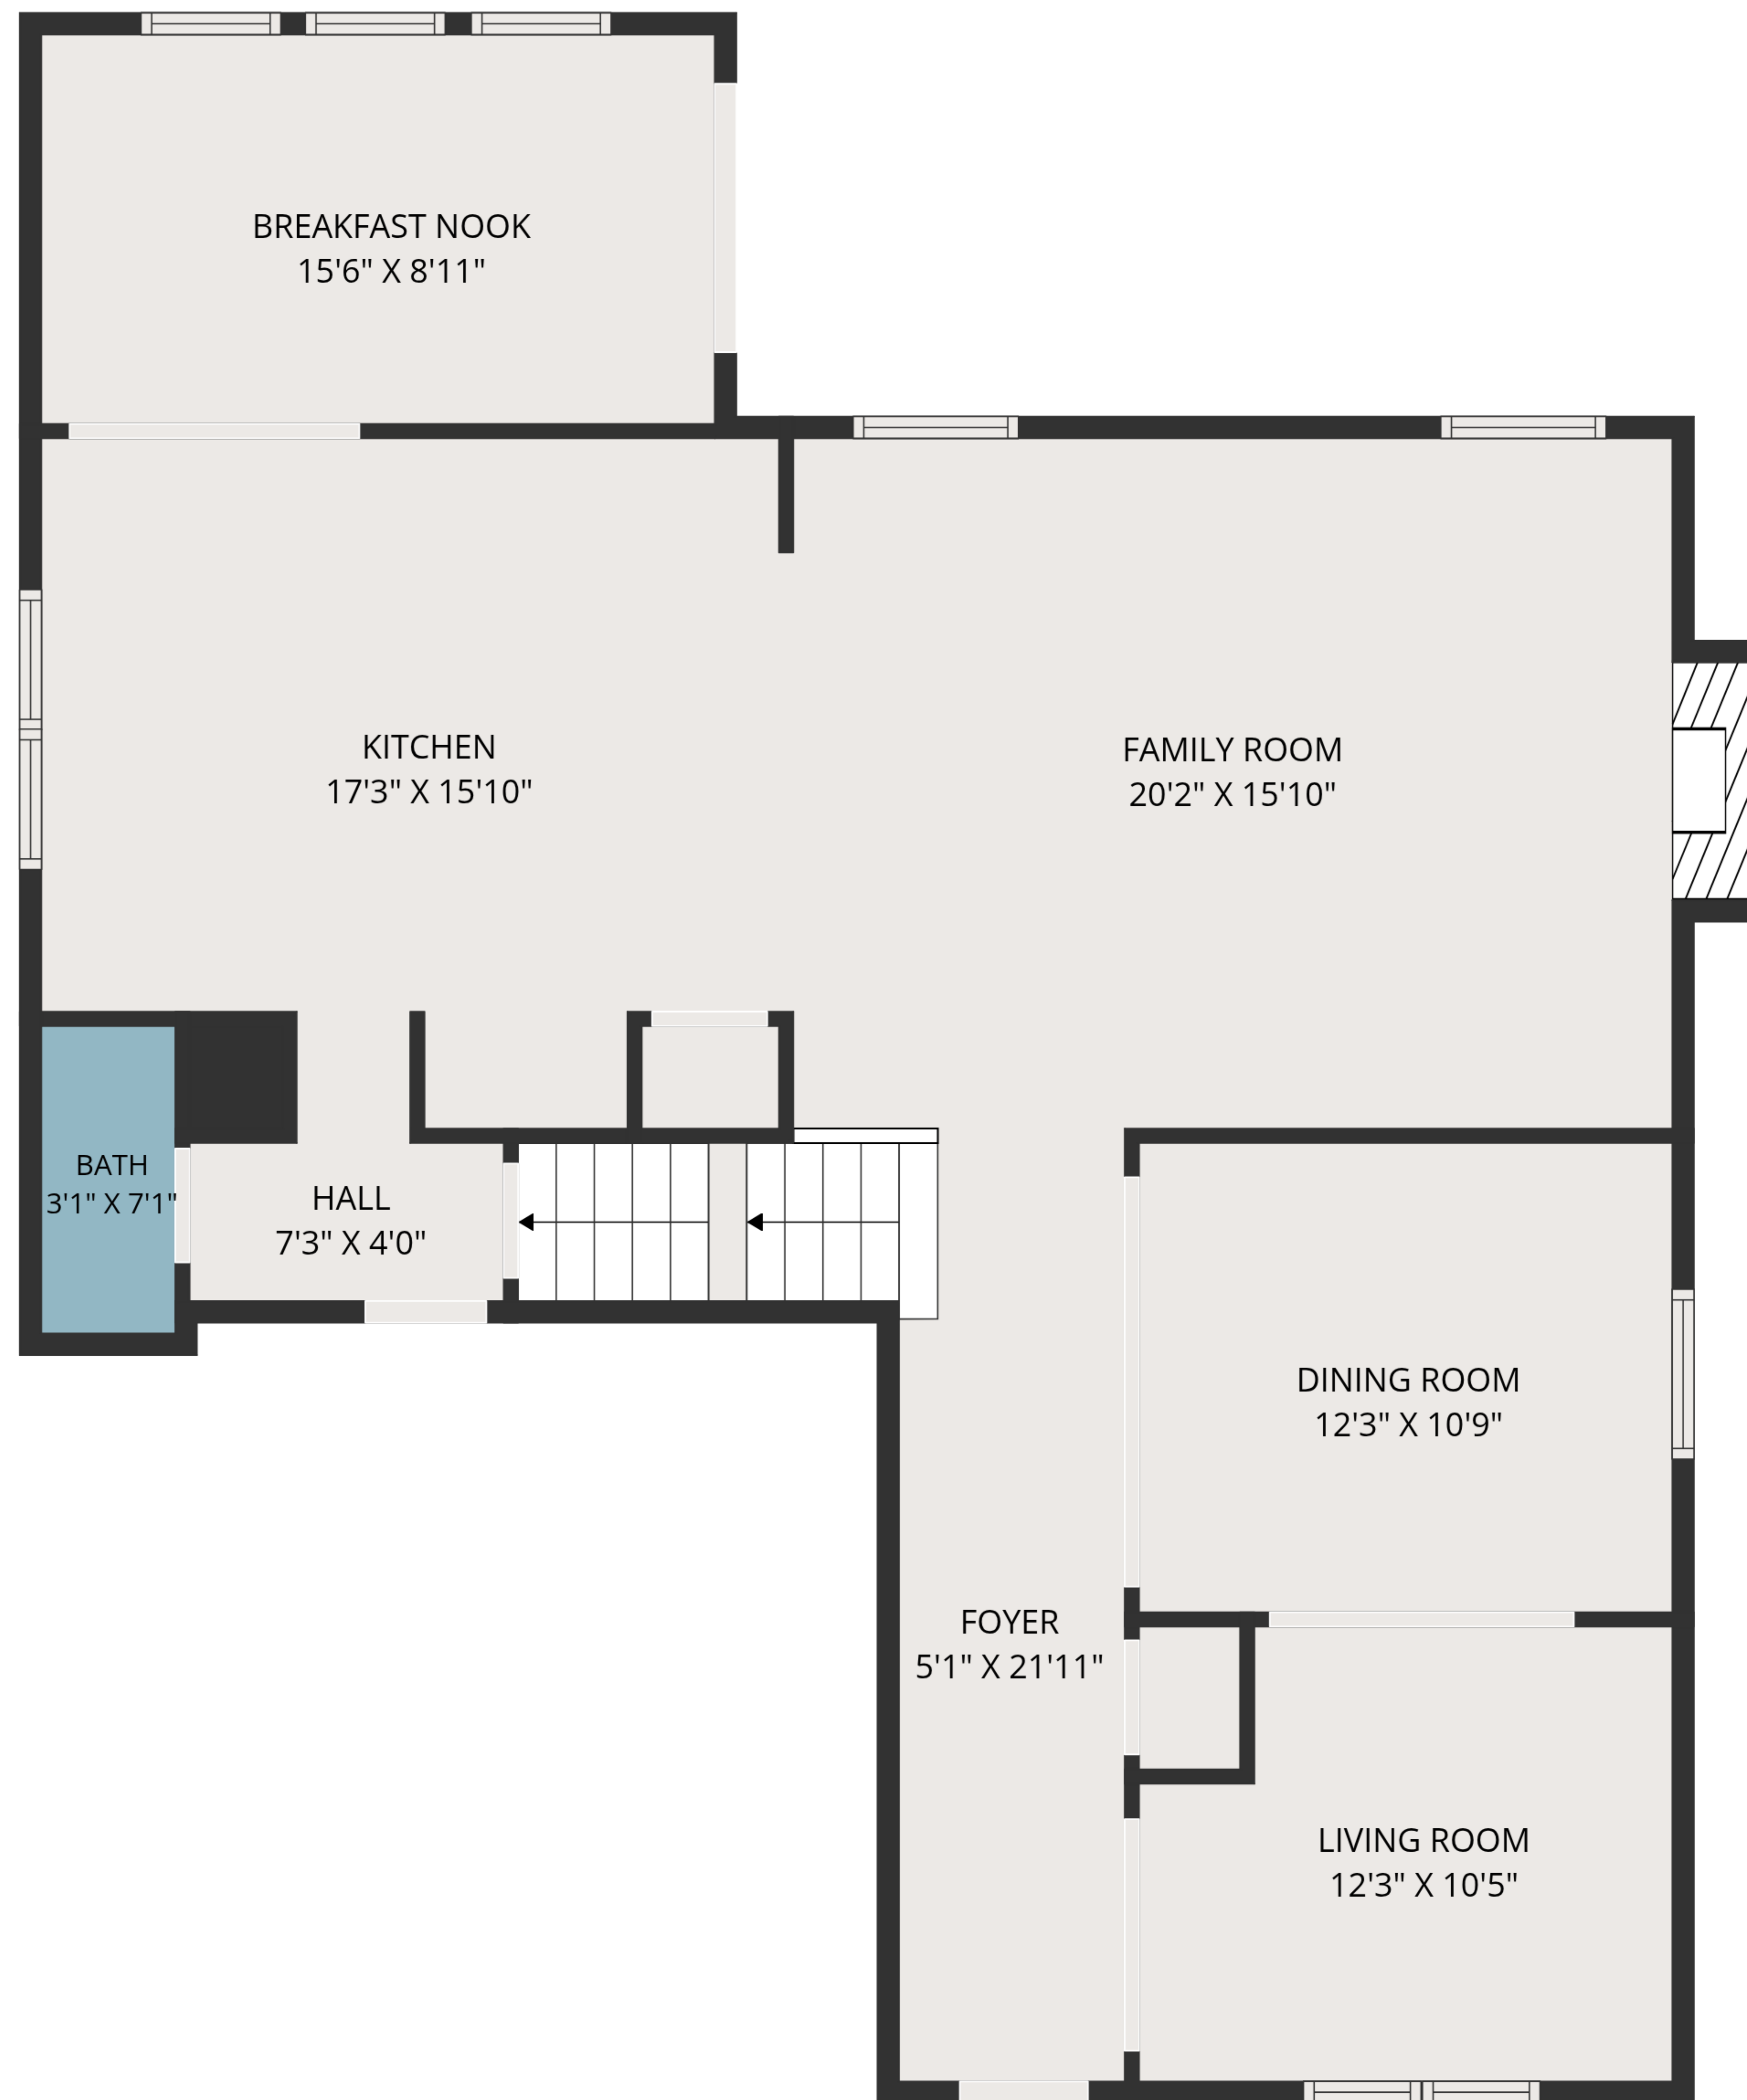

TOTAL: 3421 sq. ft

1st floor: 792 sq. ft, 2nd floor: 1212 sq. ft, 3rd floor: 1417 sq. ft

EXCLUDED AREAS: STORAGE: 167 sq. ft, FIREPLACE: 12 sq. ft, WALLS: 243 sq. ft

MEASUREMENTS ARE DEEMED HIGHLY RELIABLE BUT NOT GUARANTEED.