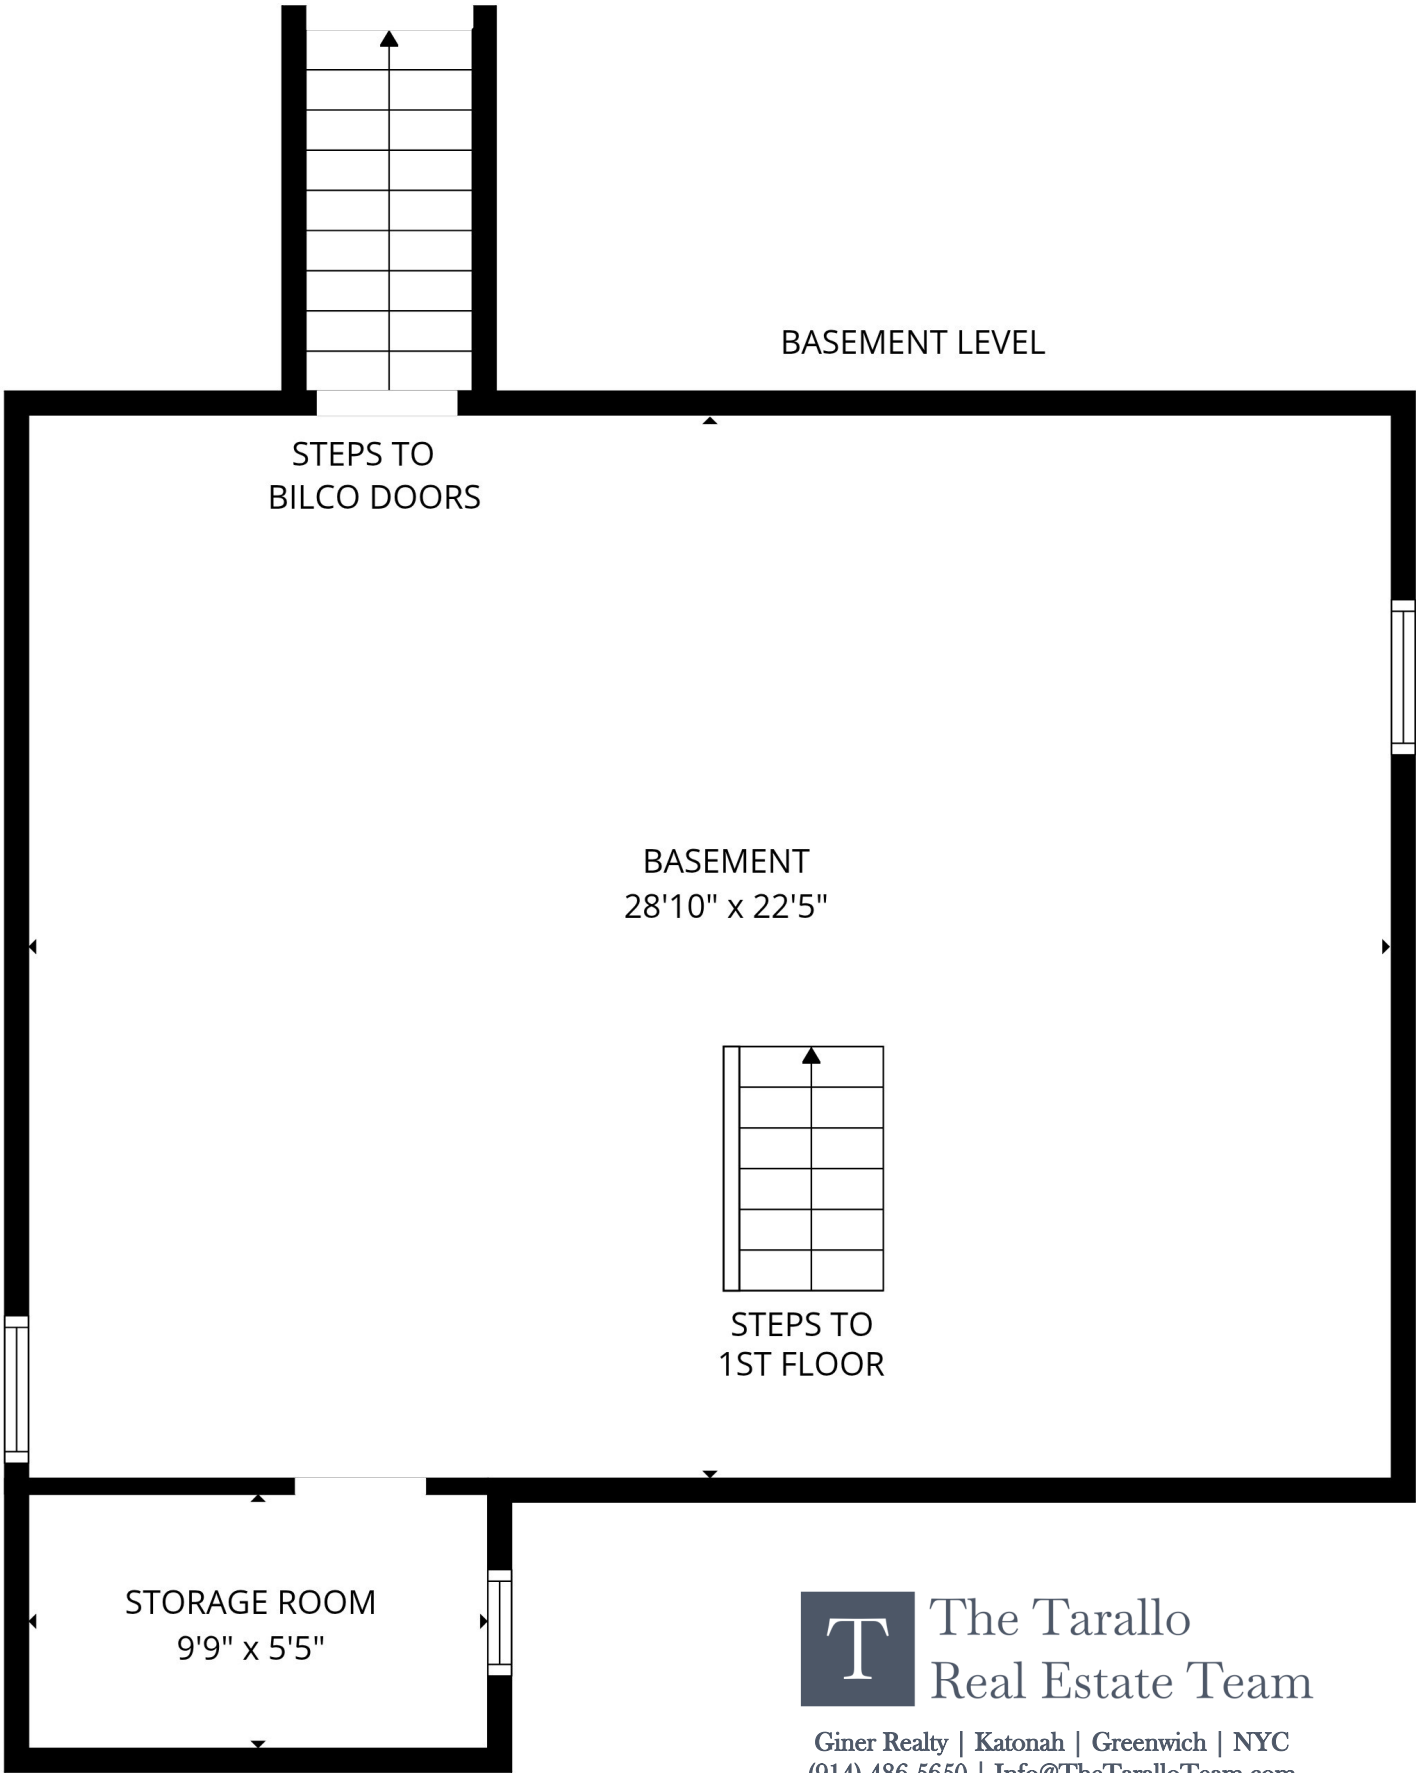

The Tarallo
Real Estate Team

Giner Realty | Katonah | Greenwich | NYC
(914) 486-5650 | Info@TheTaralloTeam.com
www.TheTaralloTeam.com