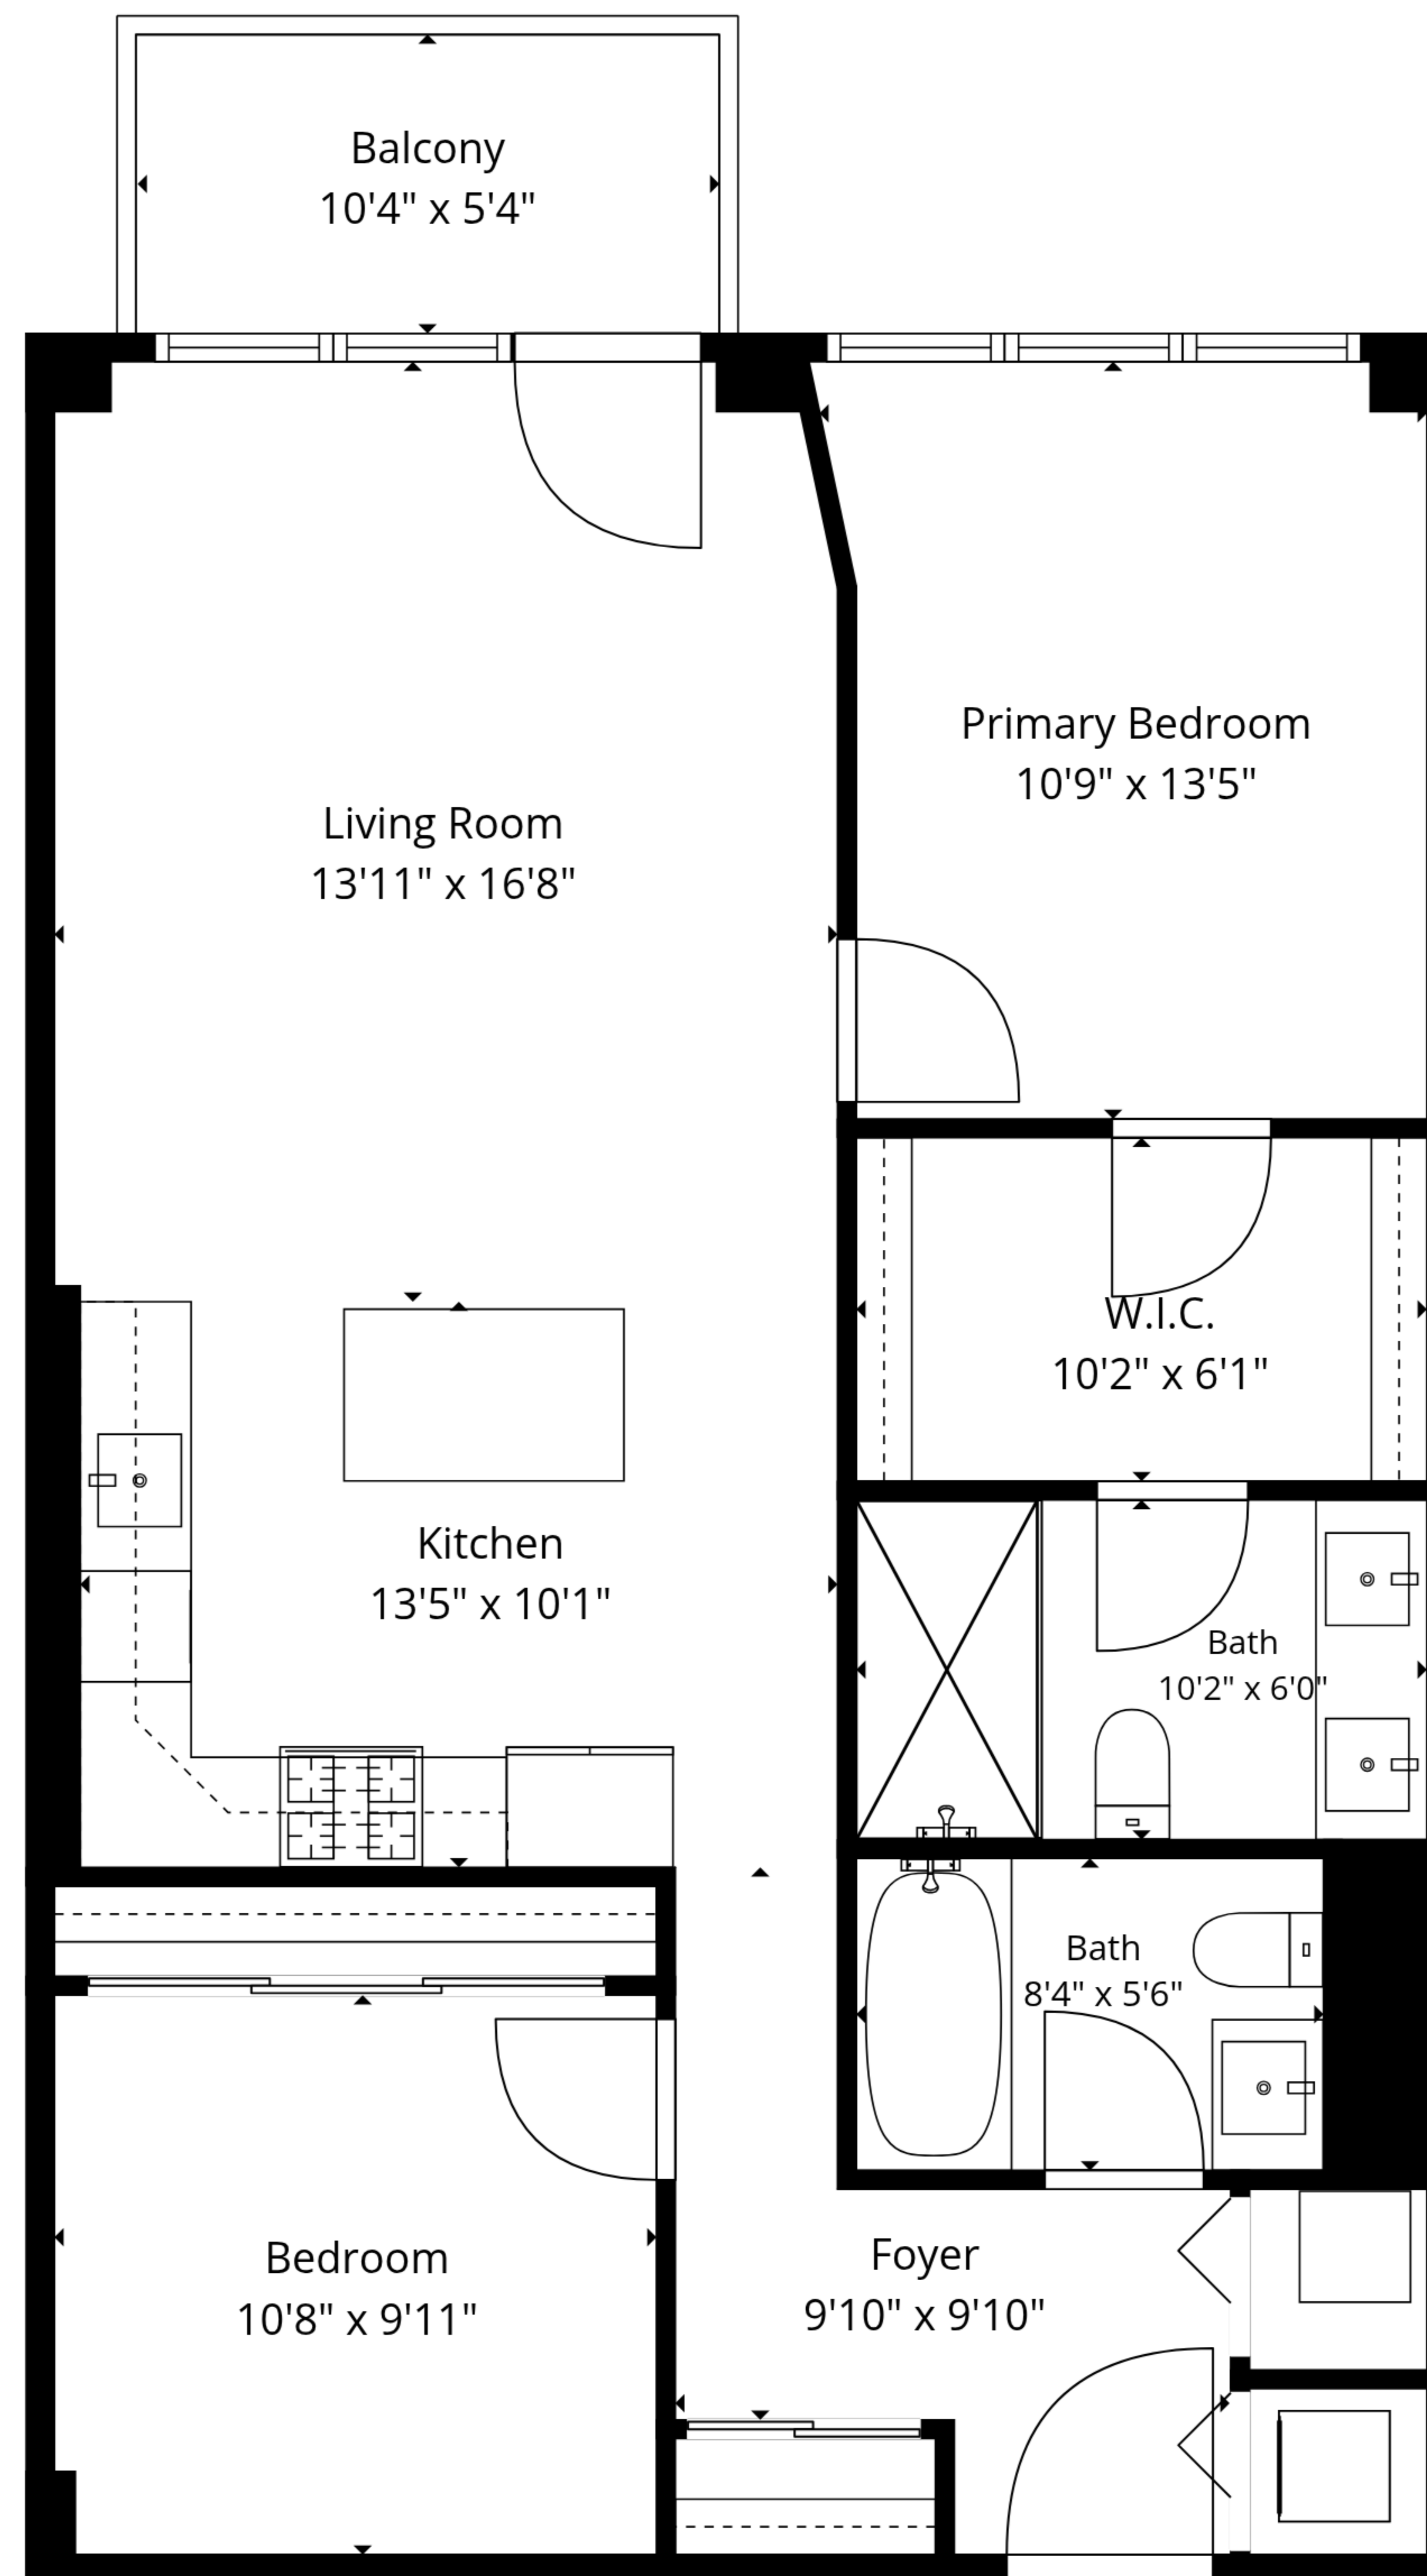

TOTAL: 949 sq. ft
 1st floor: 949 sq. ft
 EXCLUDED AREAS: BALCONY: 55 sq. ft, WALLS: 64 sq. ft

TOTAL: 949 sq. ft
1st floor: 949 sq. ft
EXCLUDED AREAS: BALCONY: 55 sq. ft, WALLS: 64 sq. ft