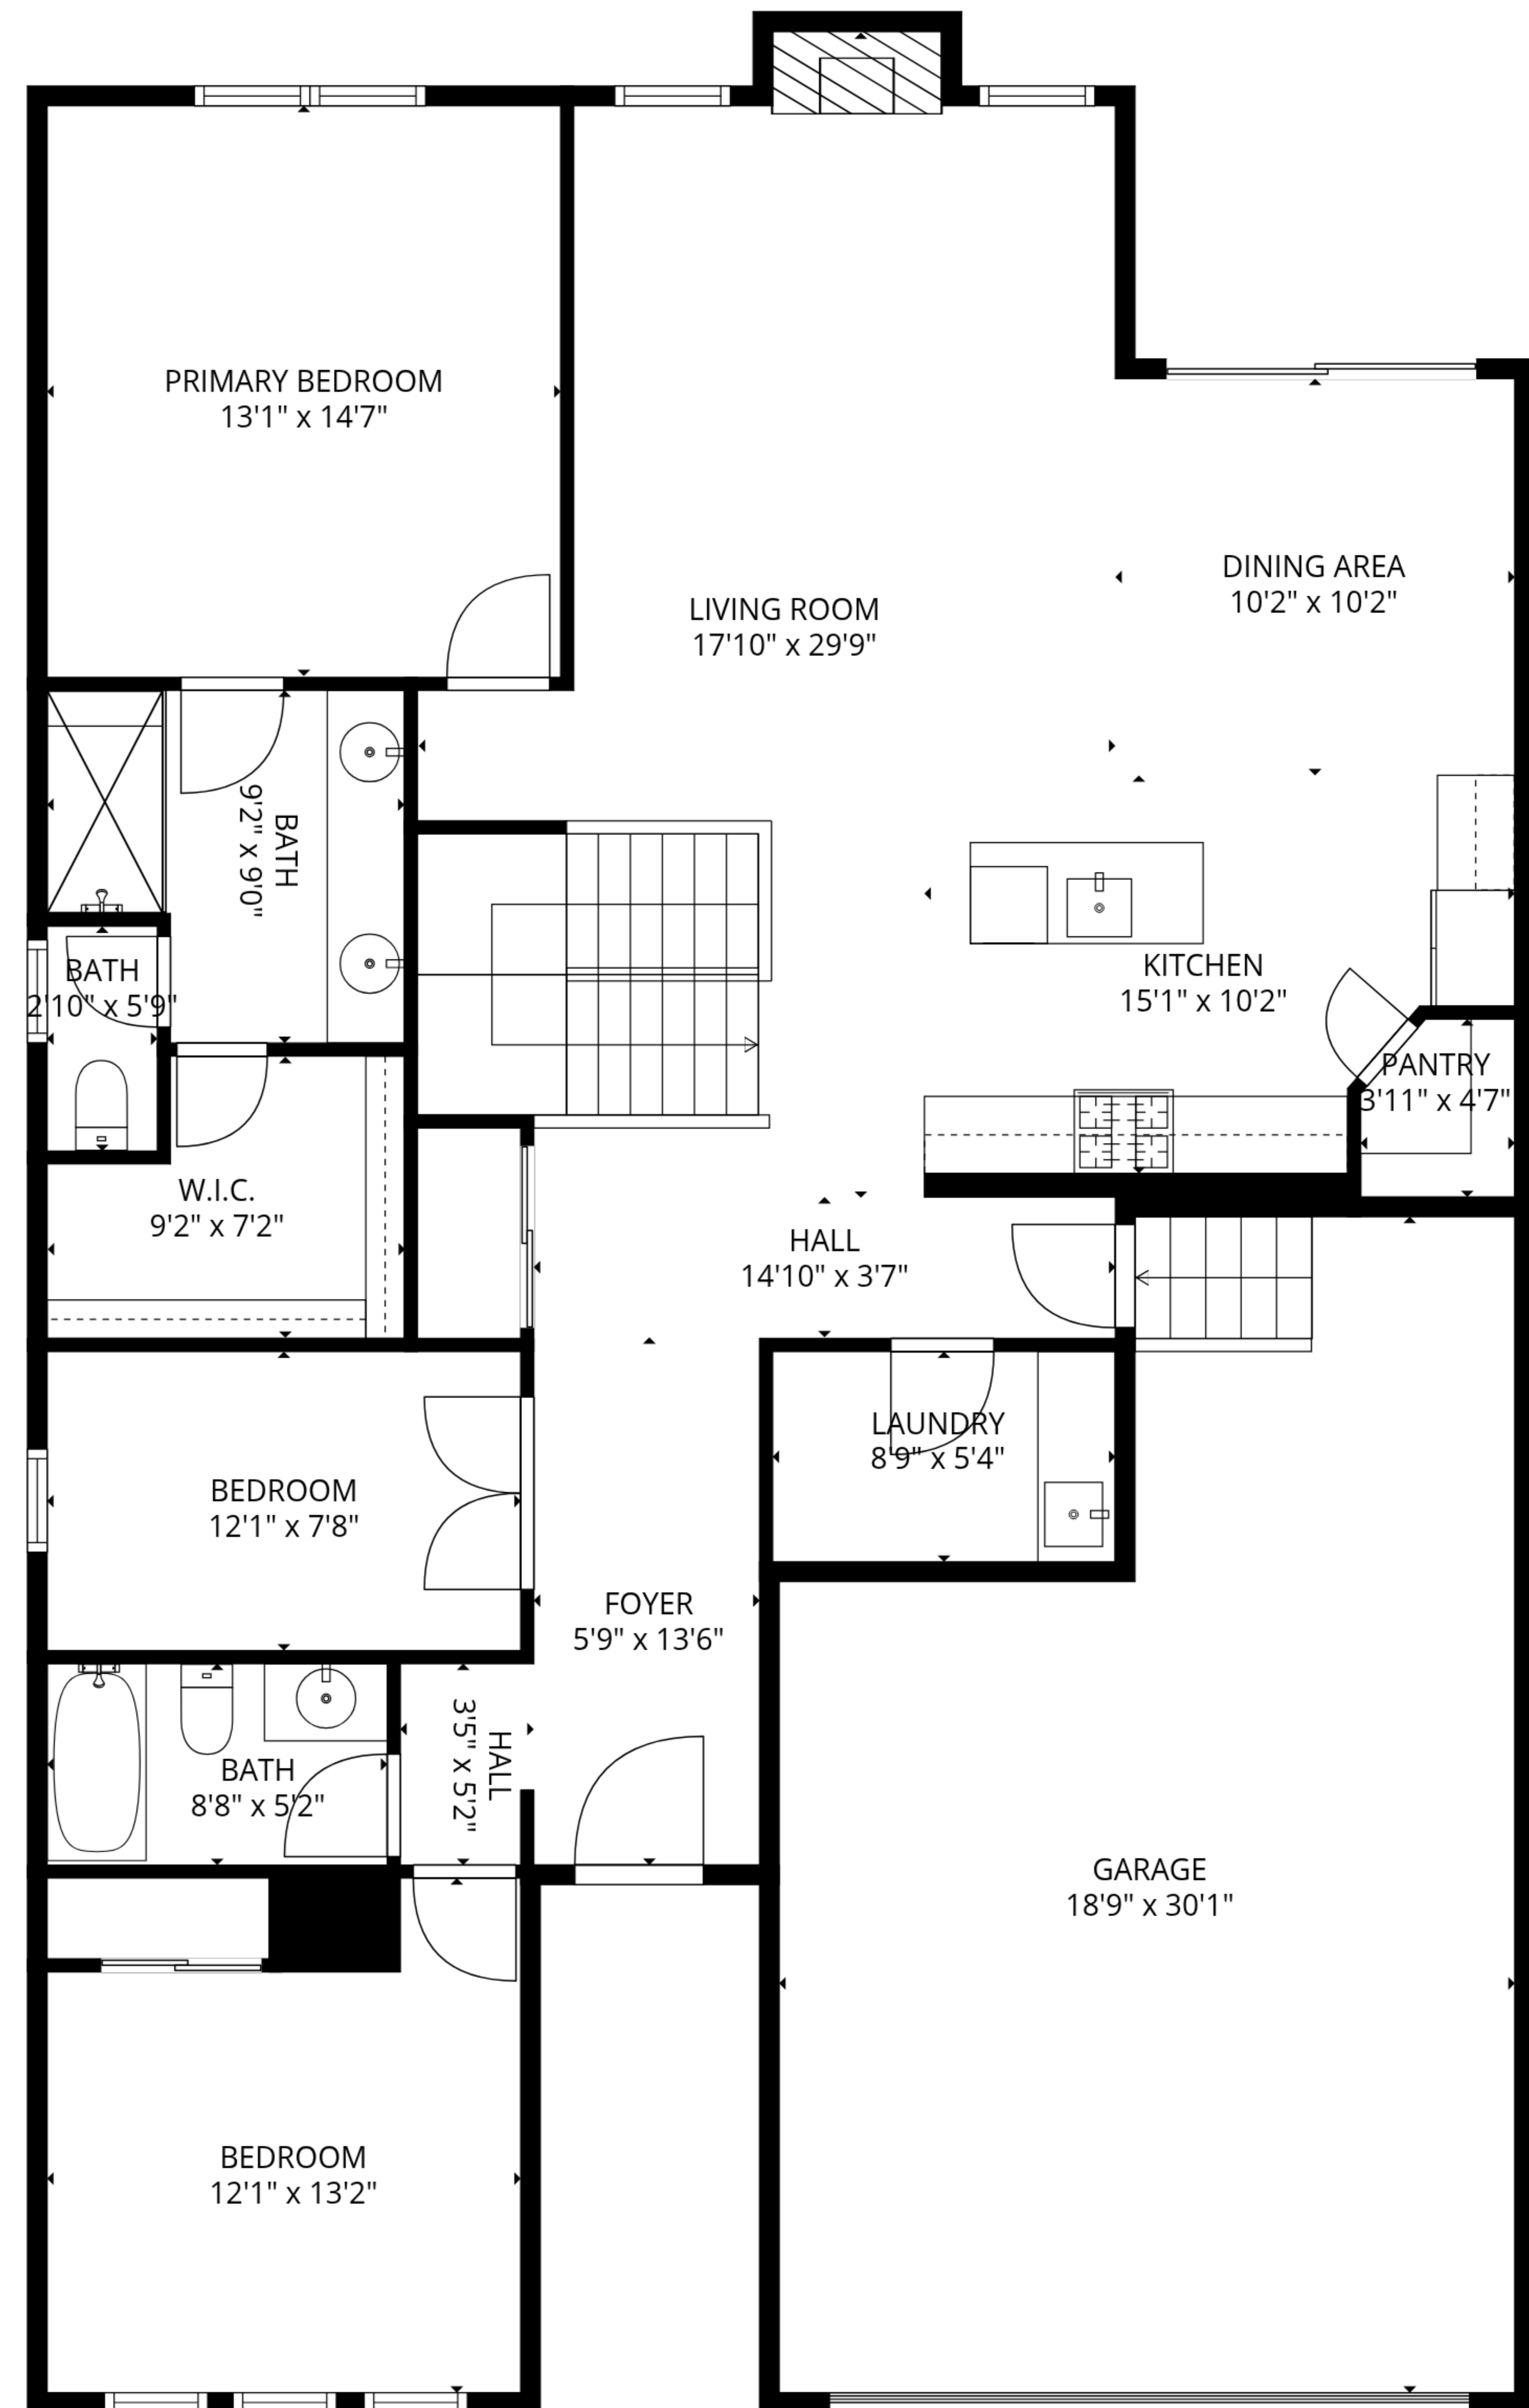

TOTAL: 1535 sq. ft

Basement: 0 sq. ft, 1st floor: 1535 sq. ft

EXCLUDED AREAS: BASEMENT: 1395 sq. ft, GARAGE: 480 sq. ft, FIREPLACE: 10 sq. ft,
WALLS: 201 sq. ft

SIZES AND DIMENSIONS ARE APPROXIMATE, ACTUAL MAY VARY.

Basement

1st floor

TOTAL: 1535 sq. ft

Basement: 0 sq. ft, 1st floor: 1535 sq. ft

EXCLUDED AREAS: BASEMENT: 1395 sq. ft, GARAGE: 480 sq. ft, FIREPLACE: 10 sq. ft,
WALLS: 201 sq. ft

SIZES AND DIMENSIONS ARE APPROXIMATE, ACTUAL MAY VARY.