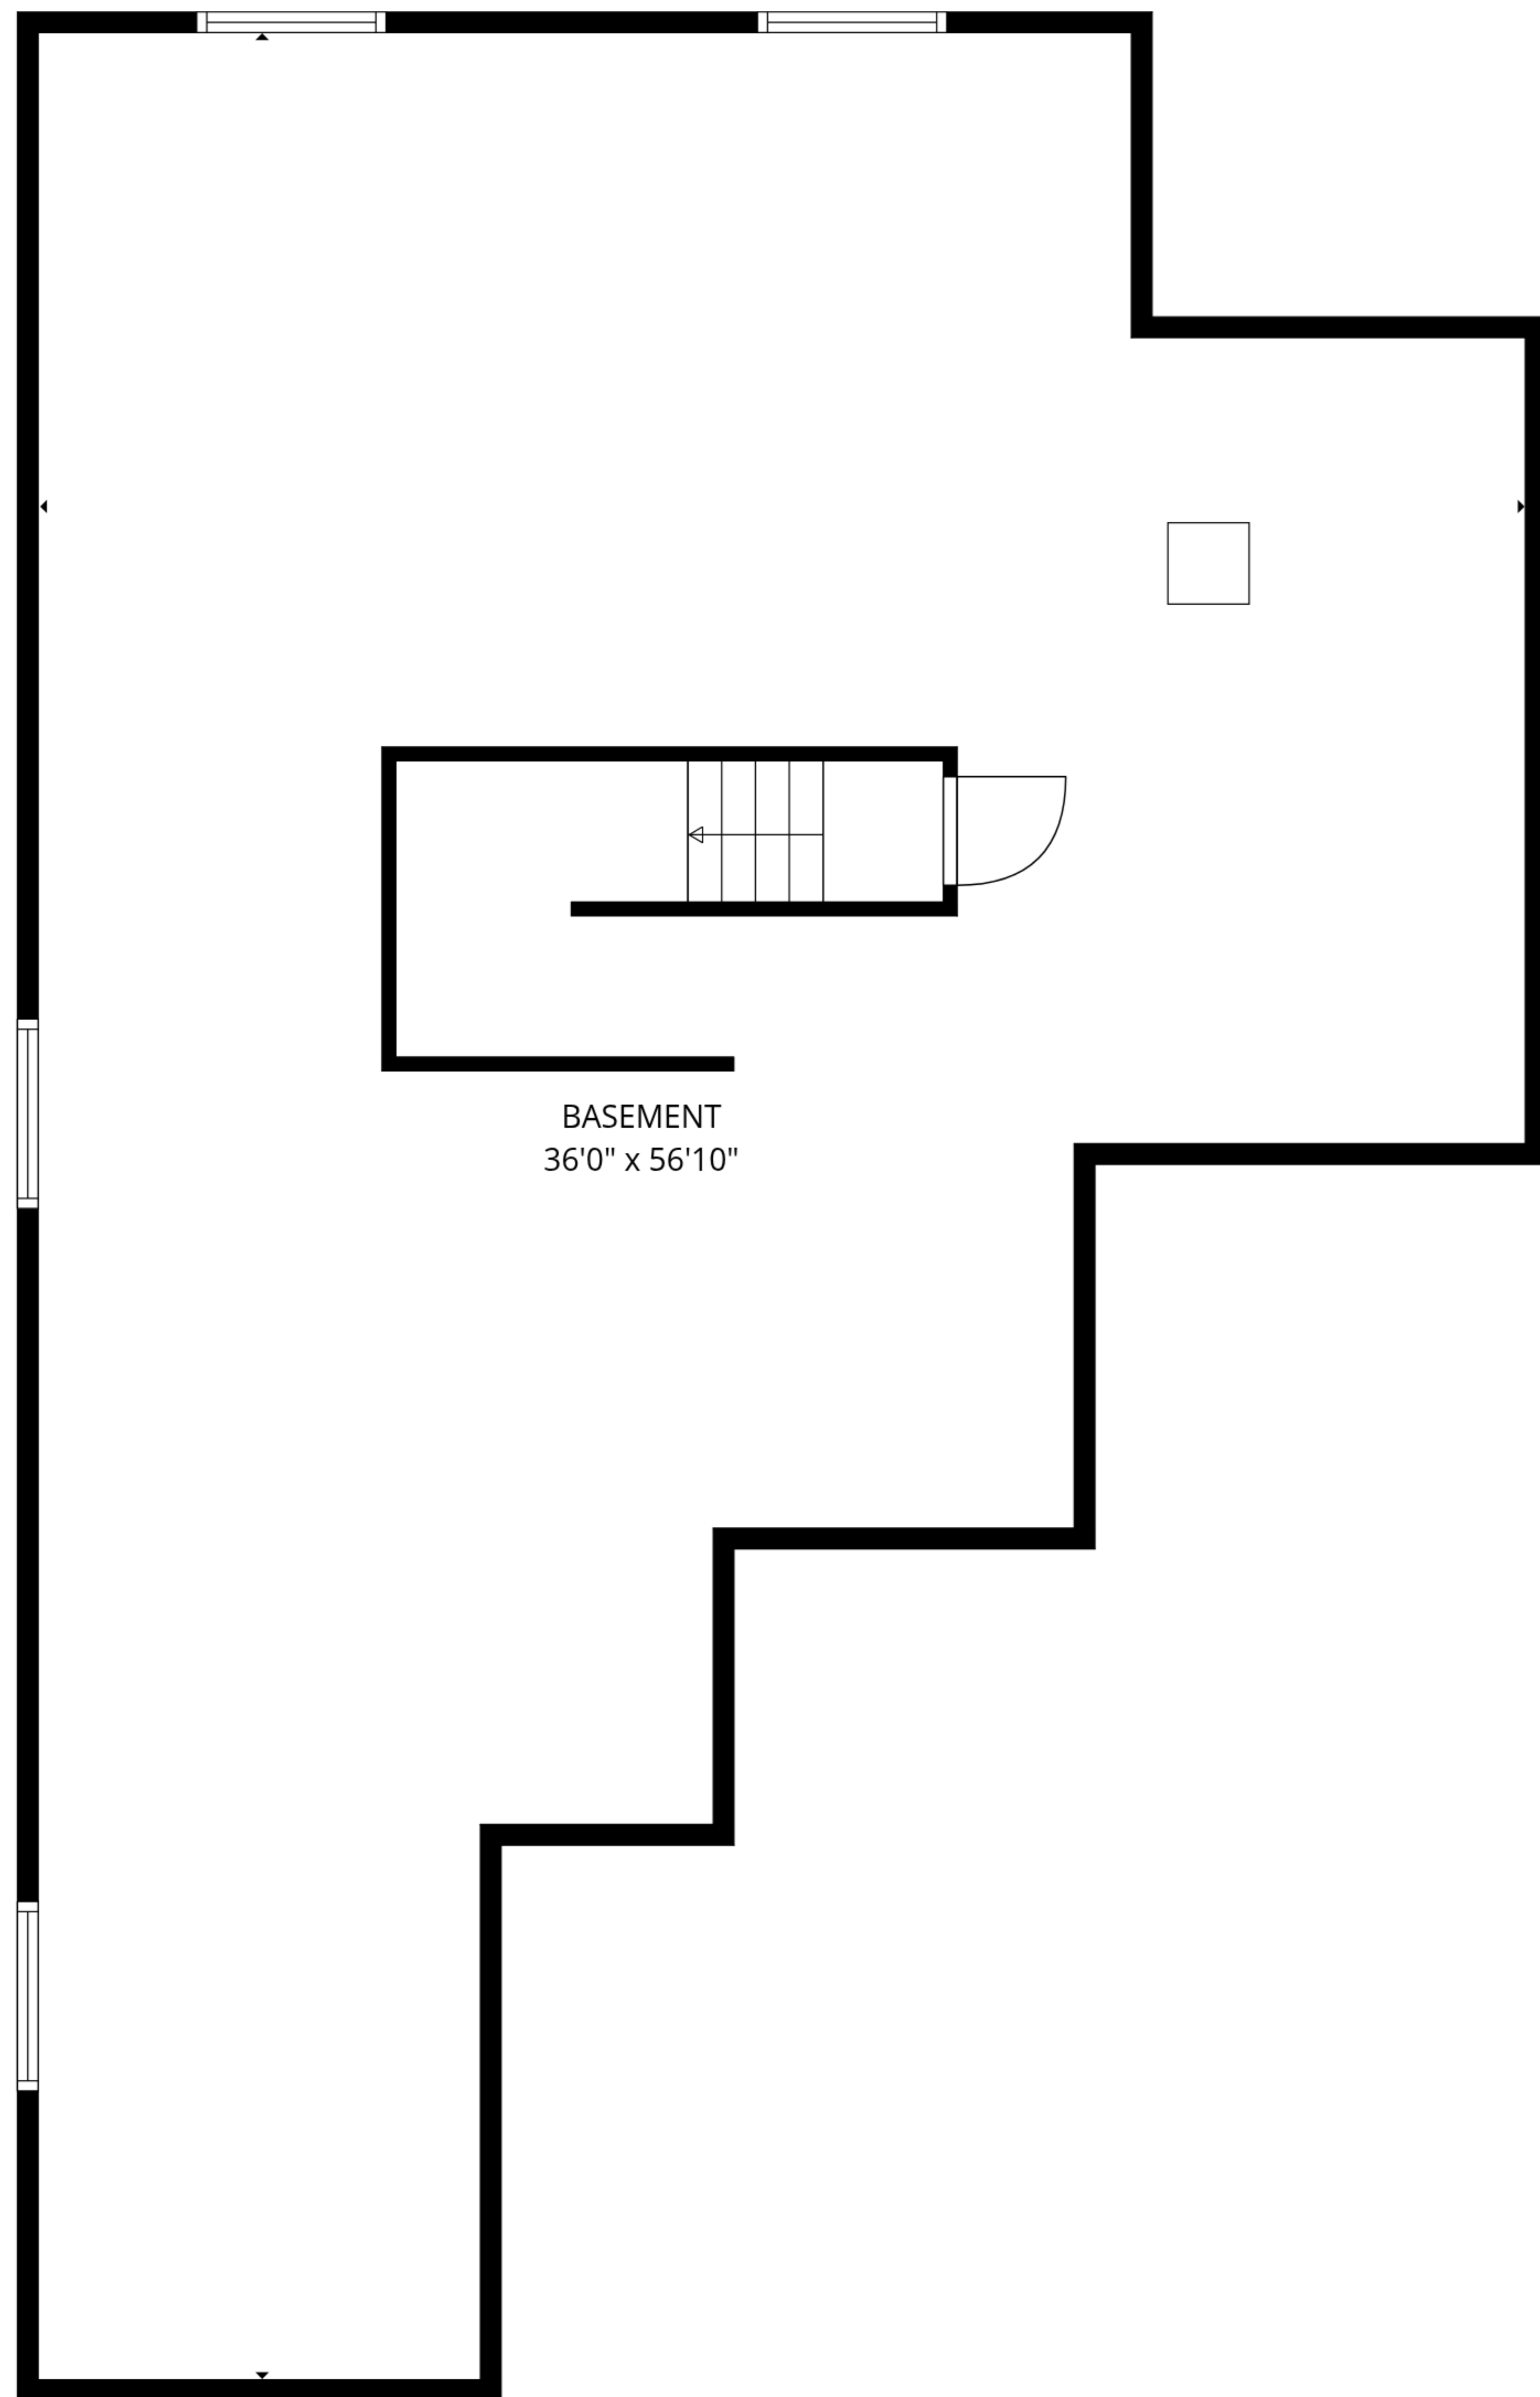

TOTAL: 1535 sq. ft

Basement: 0 sq. ft, 1st floor: 1535 sq. ft

EXCLUDED AREAS: BASEMENT: 1395 sq. ft, GARAGE: 480 sq. ft, FIREPLACE: 10 sq. ft,
WALLS: 201 sq. ft

SIZES AND DIMENSIONS ARE APPROXIMATE, ACTUAL MAY VARY.

Basement

1st floor

TOTAL: 1535 sq. ft

Basement: 0 sq. ft, 1st floor: 1535 sq. ft

EXCLUDED AREAS: BASEMENT: 1395 sq. ft, GARAGE: 480 sq. ft, FIREPLACE: 10 sq. ft,
WALLS: 201 sq. ft

SIZES AND DIMENSIONS ARE APPROXIMATE, ACTUAL MAY VARY.