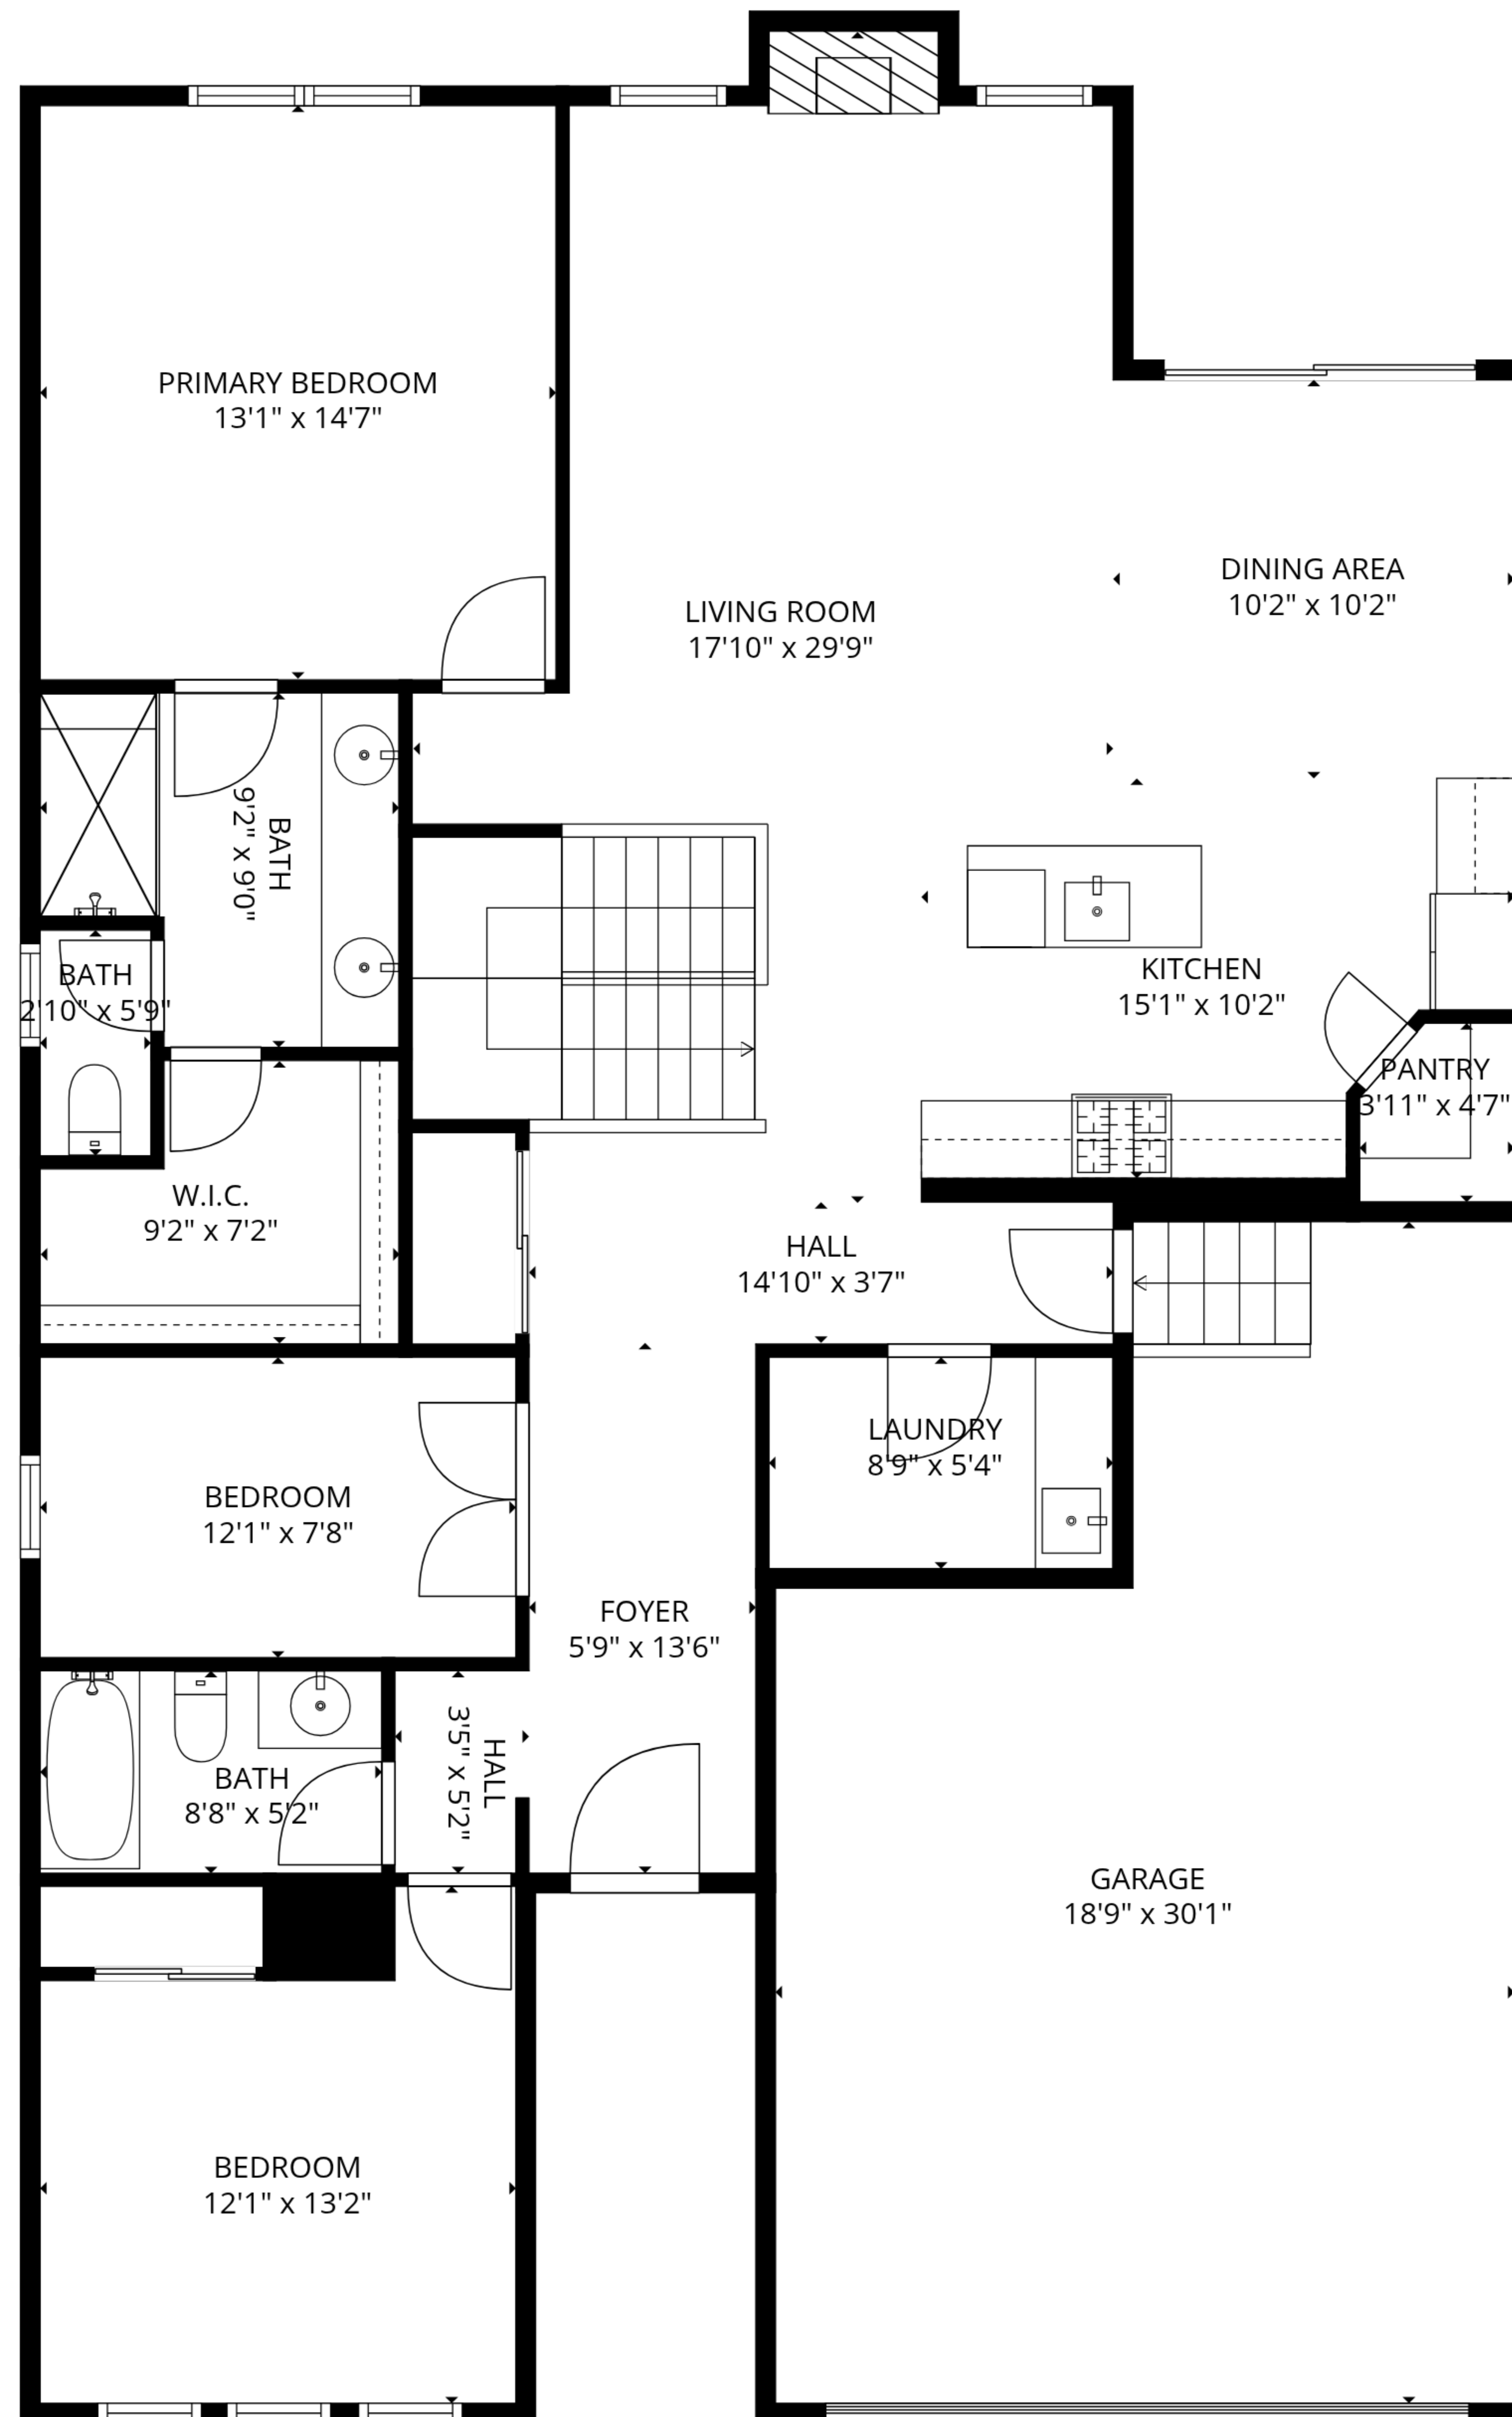

TOTAL: 1535 sq. ft

Basement: 0 sq. ft, 1st floor: 1535 sq. ft

EXCLUDED AREAS: BASEMENT: 1395 sq. ft, GARAGE: 480 sq. ft, FIREPLACE: 10 sq. ft,
WALLS: 201 sq. ft

SIZES AND DIMENSIONS ARE APPROXIMATE, ACTUAL MAY VARY.

Basement

1st floor

TOTAL: 1535 sq. ft

Basement: 0 sq. ft, 1st floor: 1535 sq. ft

EXCLUDED AREAS: BASEMENT: 1395 sq. ft, GARAGE: 480 sq. ft, FIREPLACE: 10 sq. ft,
WALLS: 201 sq. ft

SIZES AND DIMENSIONS ARE APPROXIMATE, ACTUAL MAY VARY.