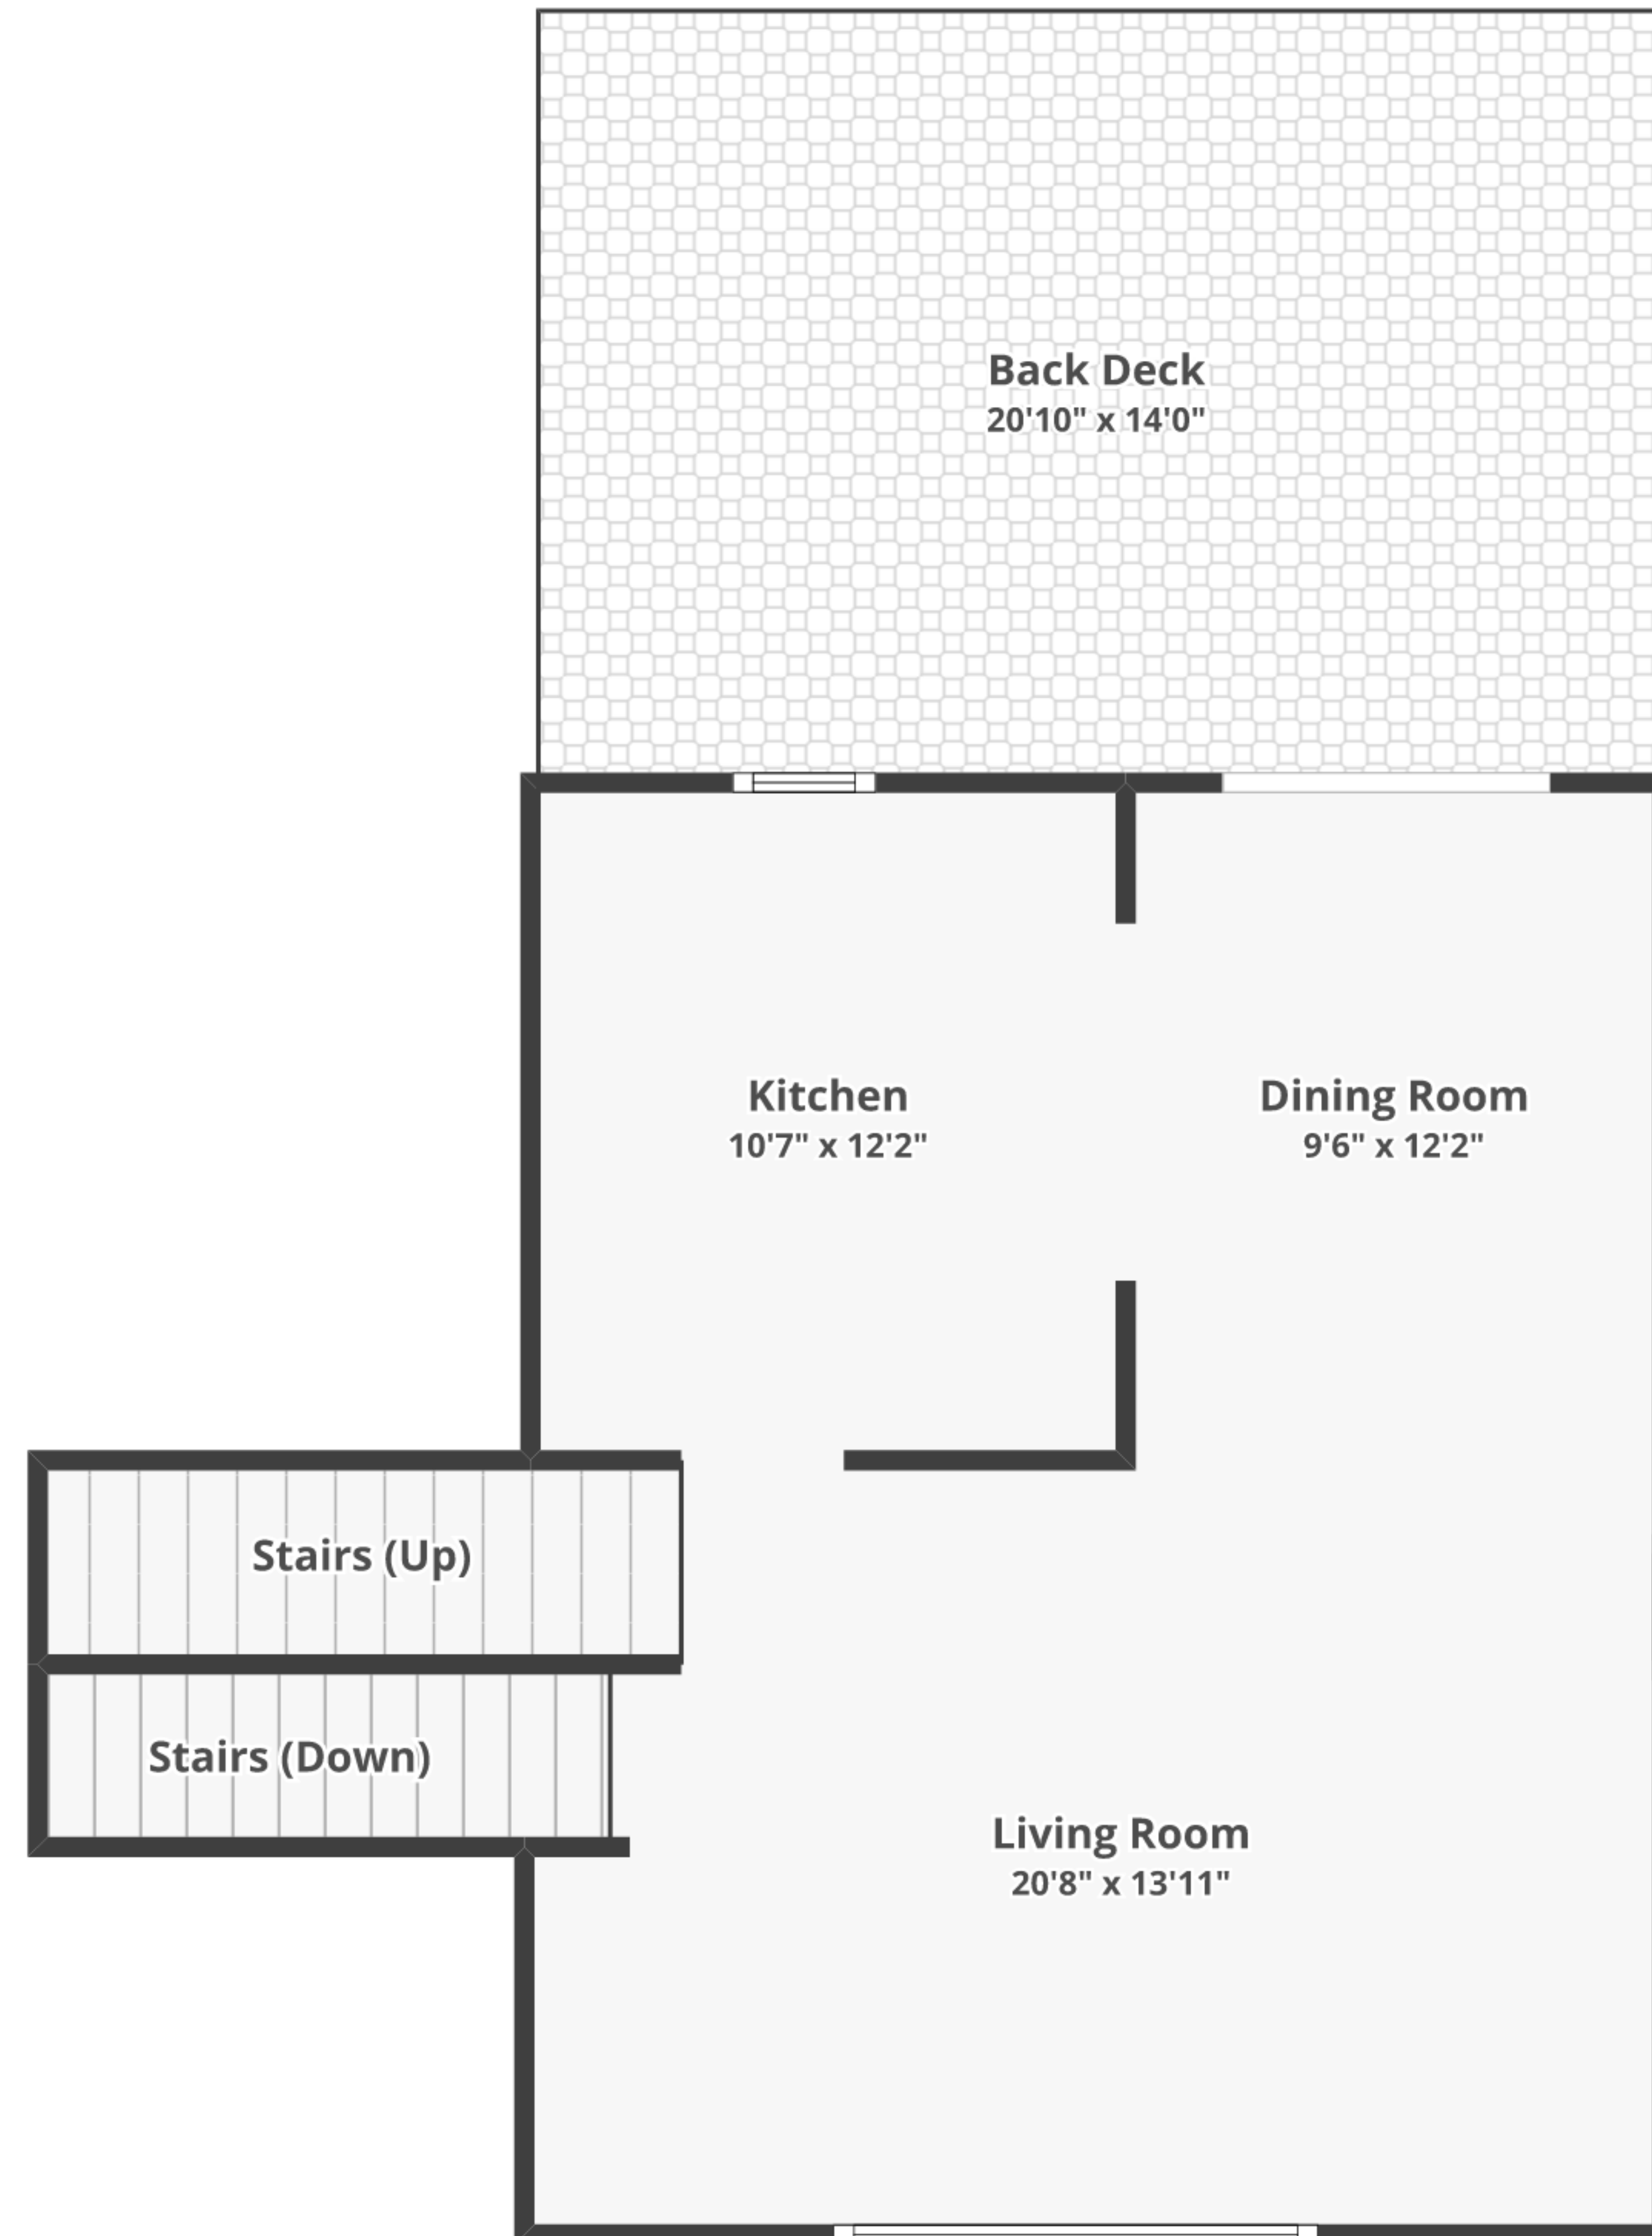

# 2346 Polk Valley Rd, Hellertown, PA 18055

Total finished area: ~1,543.34 sq. ft.

Total unfinished area: ~654.78 sq. ft.

## Floor 2

Finished area: ~557.07 sq. ft.

Unfinished area: ~0 sq. ft.