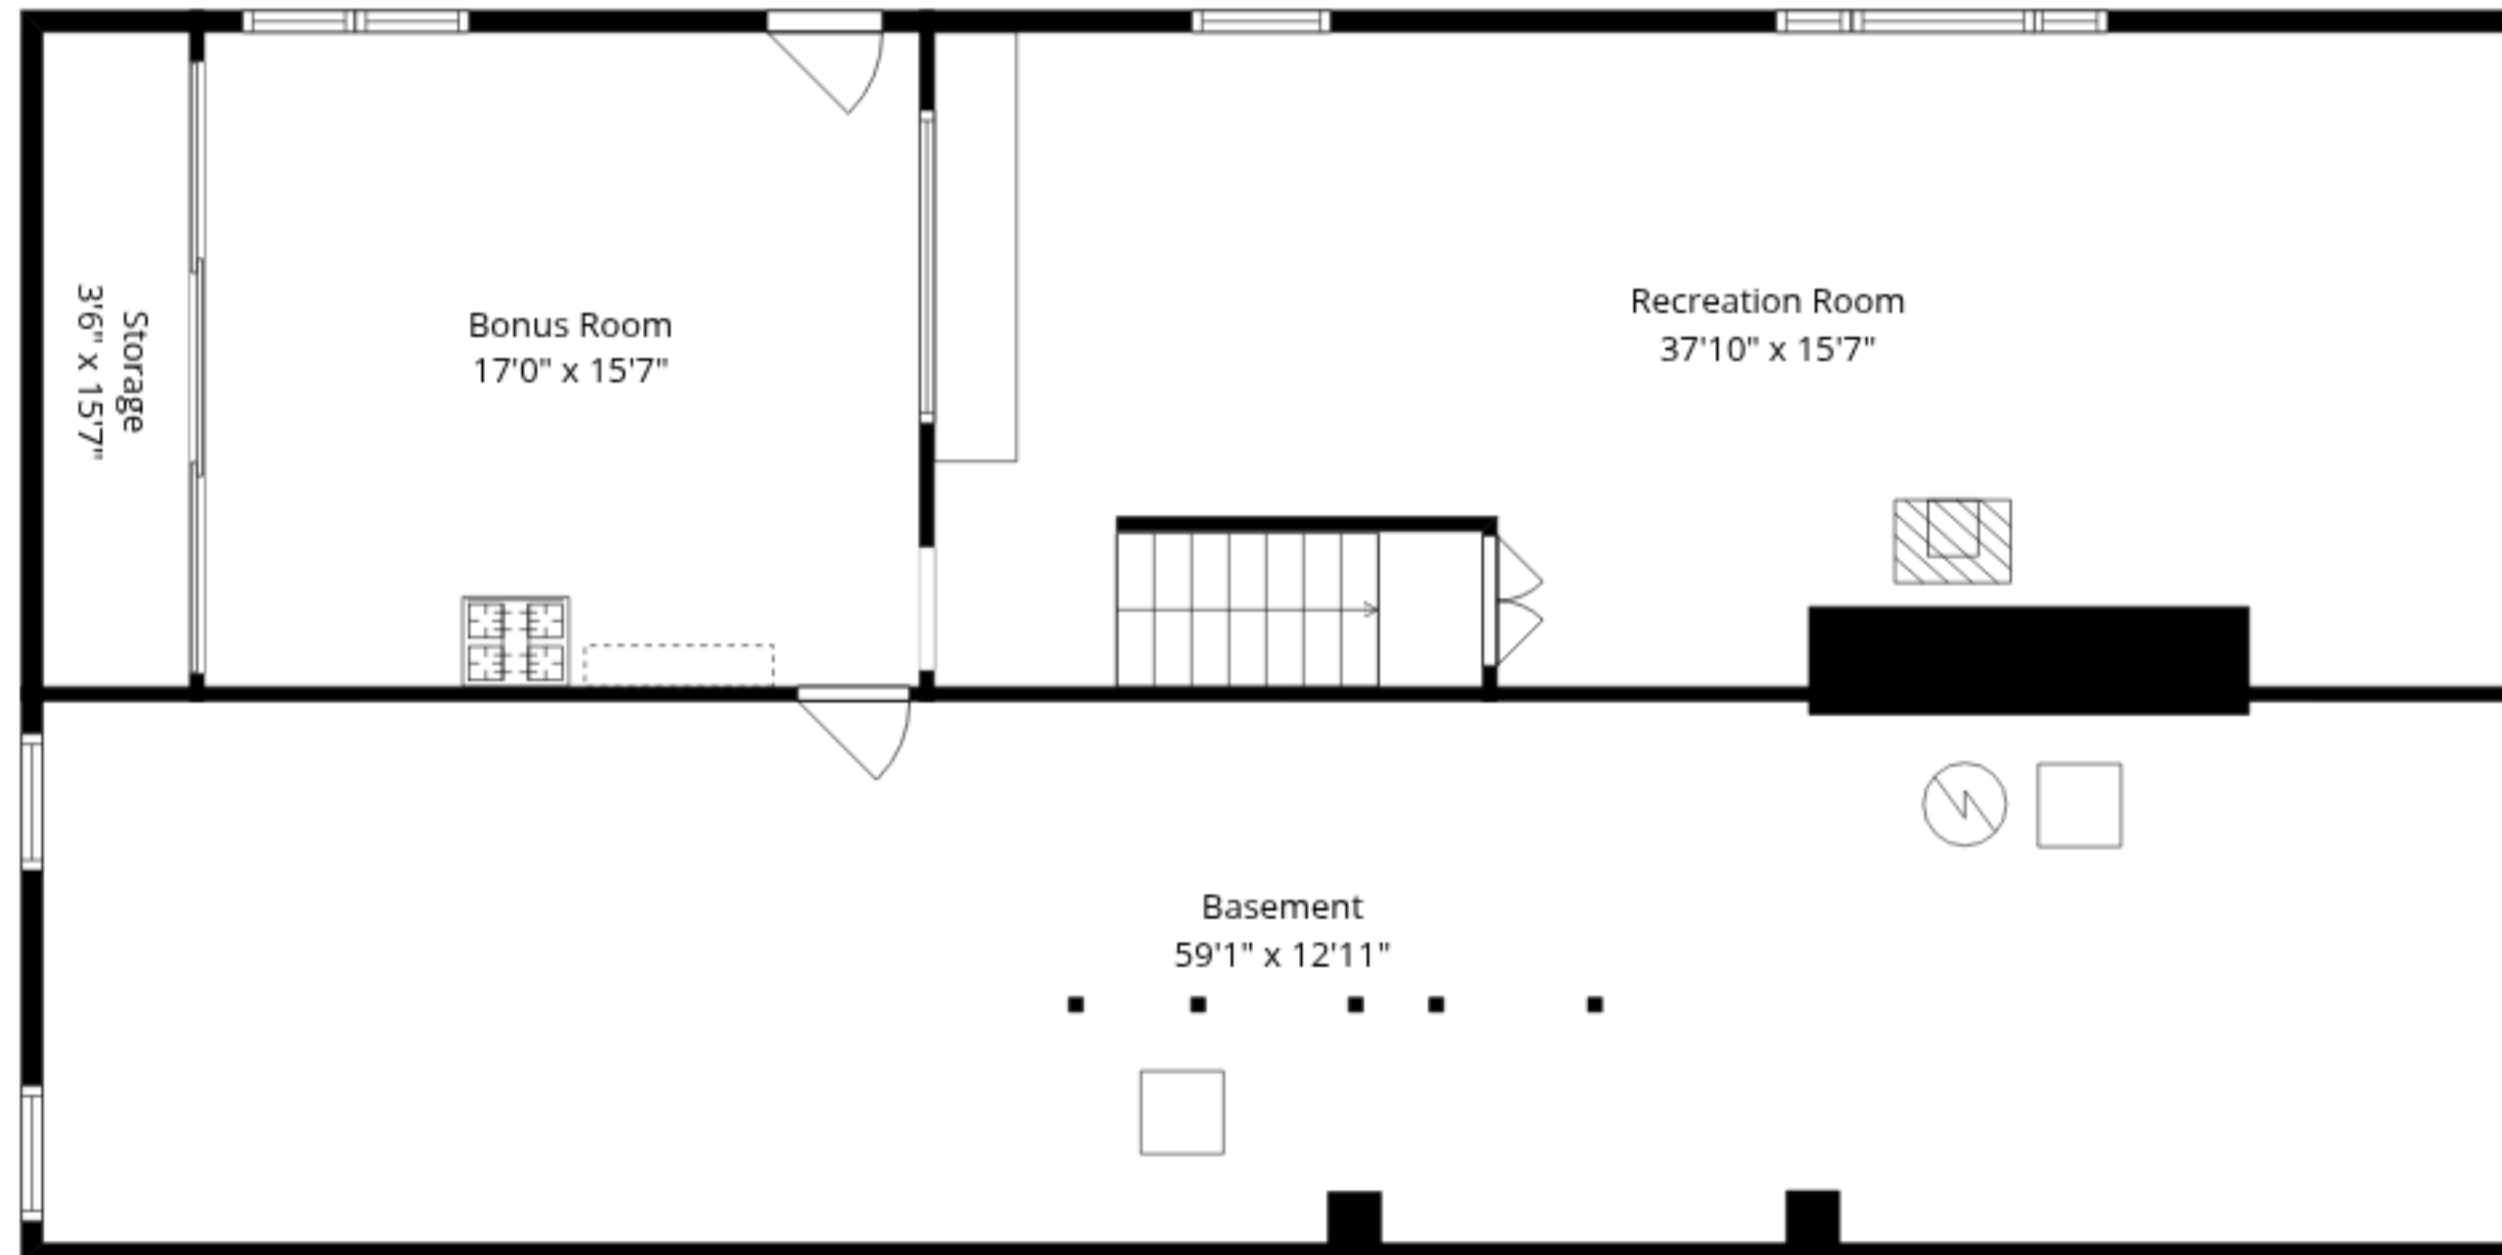

Main Floor

Lower Floor

**Total GLA: 2424 sq. ft | Total: 3578 sq. ft**  
 Lower floor: 635 sq. ft (Excluded areas 1154 sq. ft)  
 Main floor: 1789 sq. ft

Sizes And Dimensions Are Approximate. Actual May Vary.