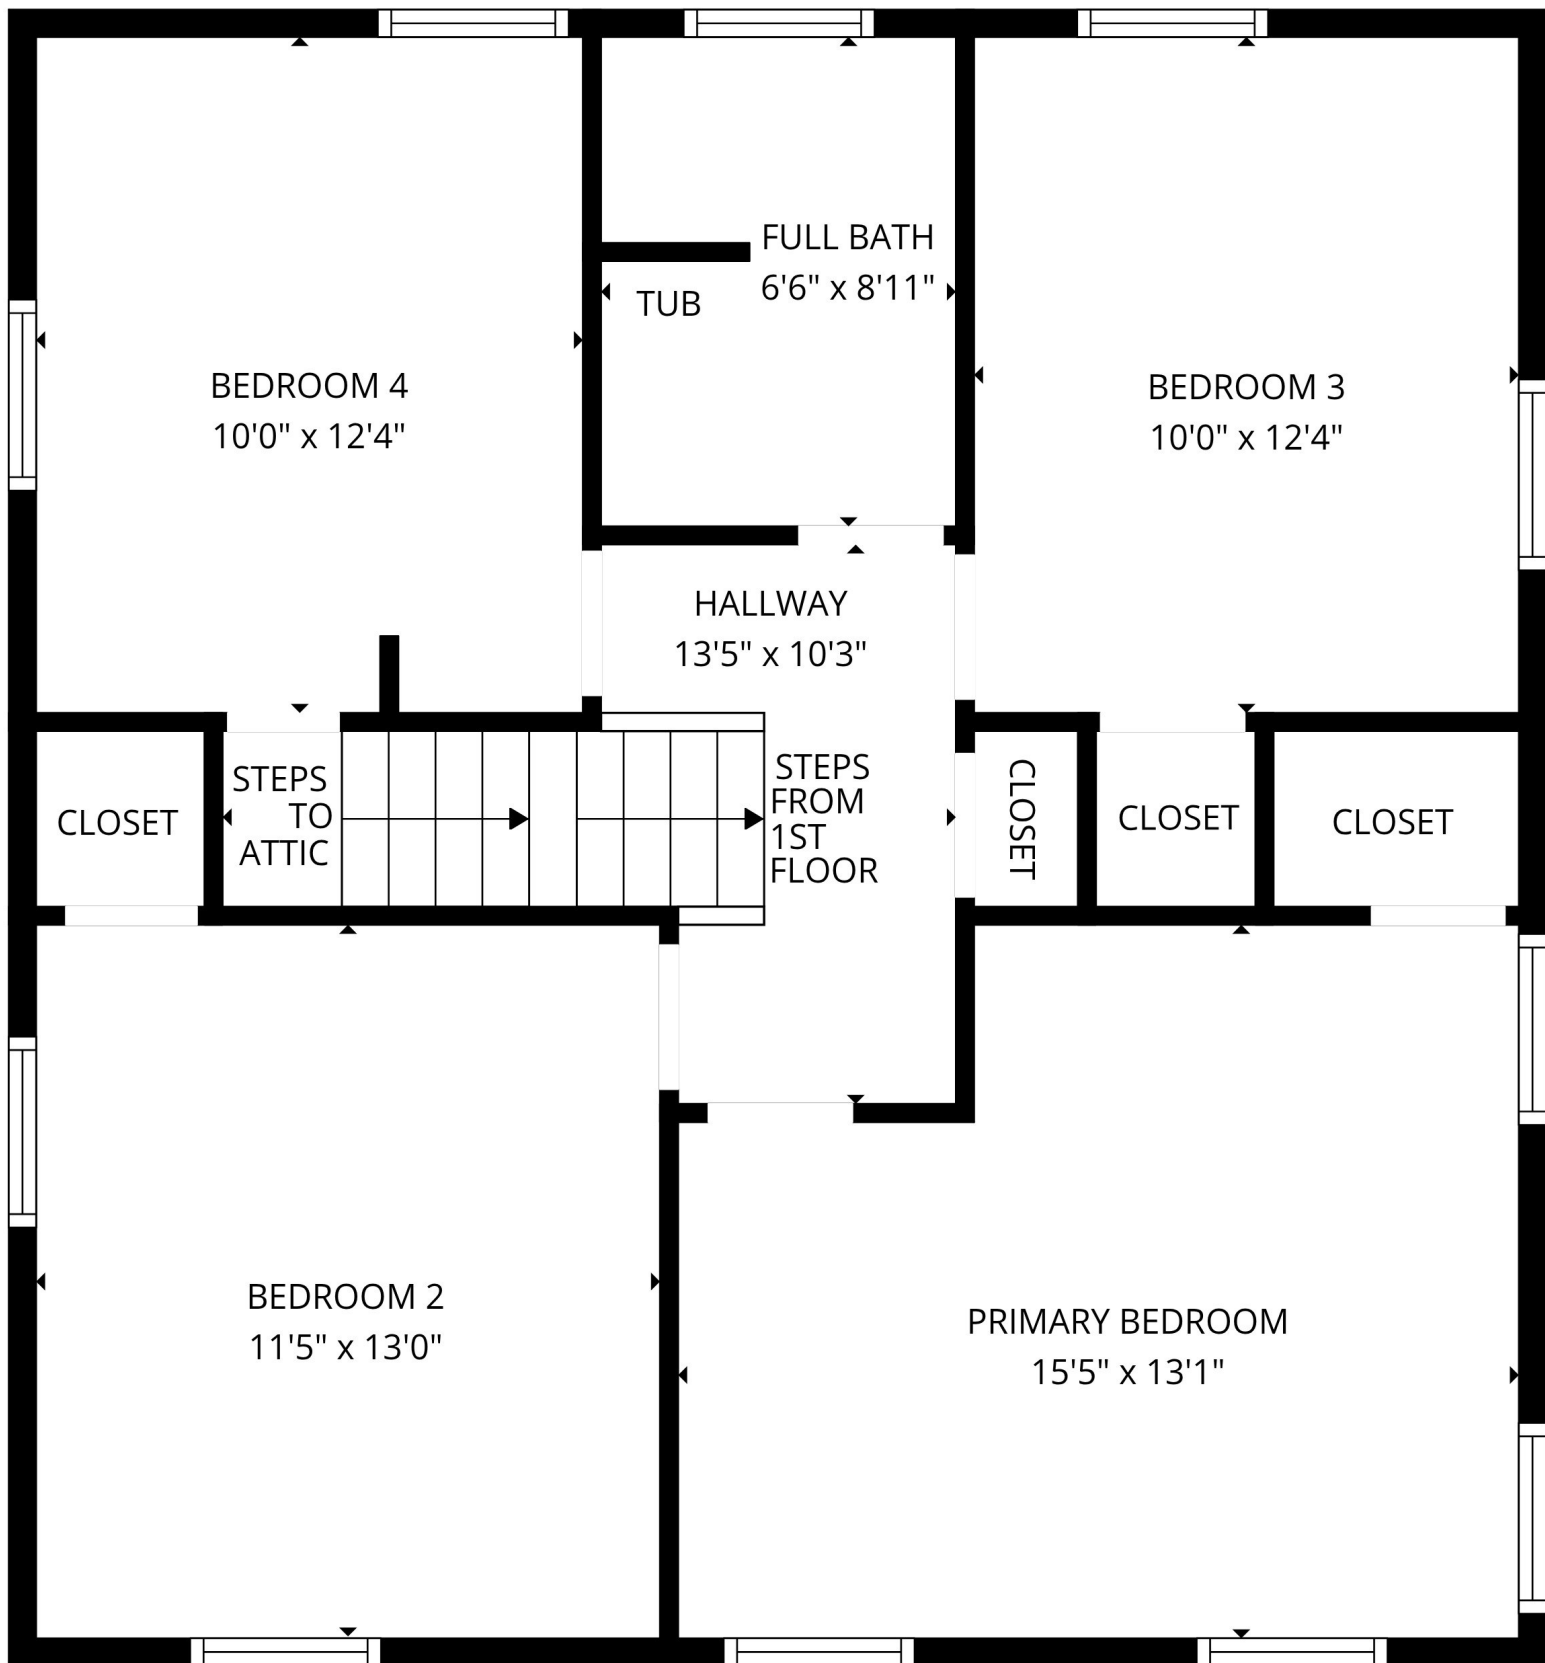

2ND FLOOR

The Tarallo
Real Estate Team

Giner Realty | Katonah | Greenwich | NYC
(914) 486-5650 | Info@TheTaralloTeam.com
www.TheTaralloTeam.com