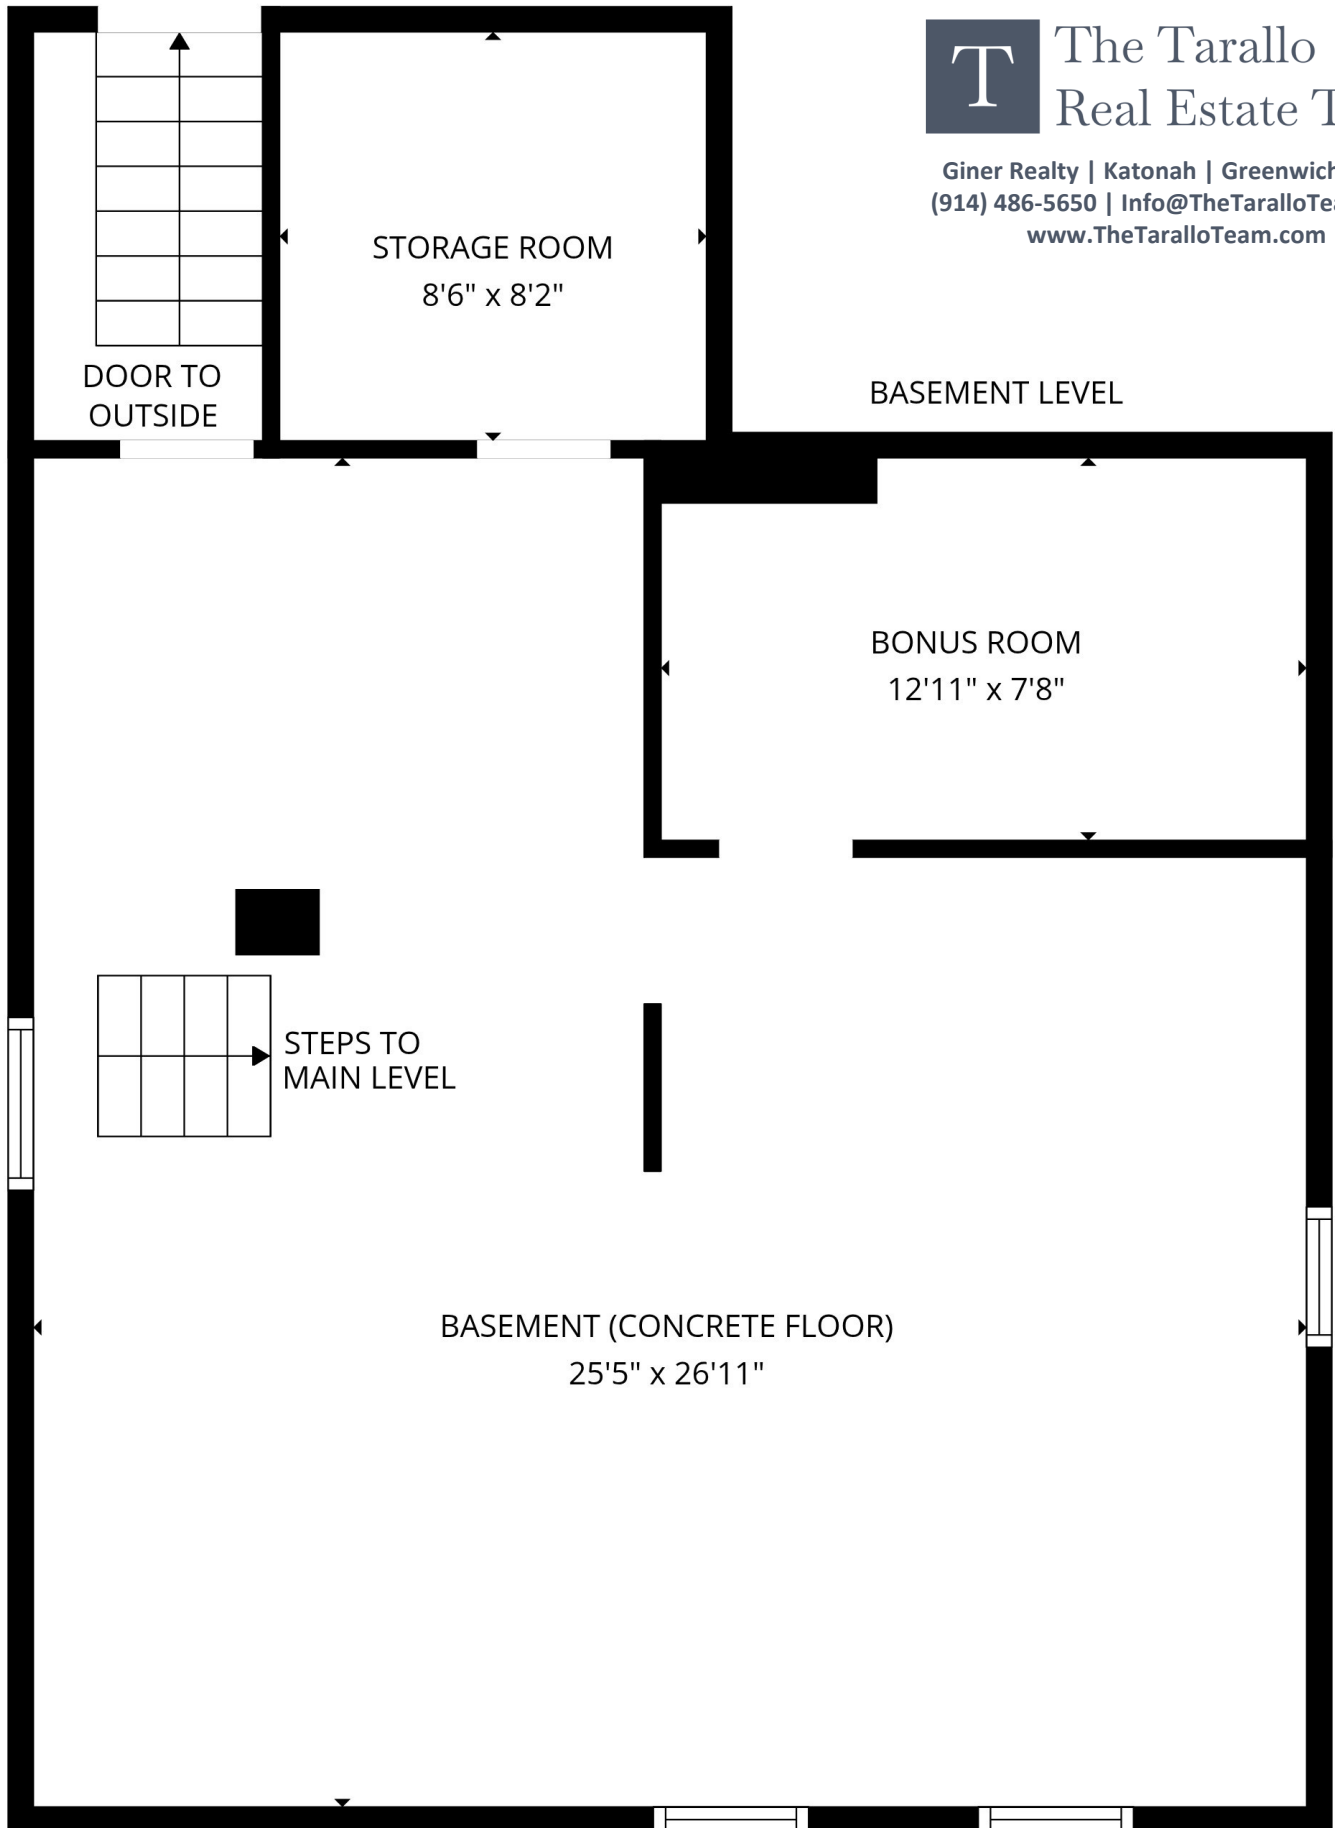

DETACHED THREE CAR GARAGE WITH STORAGE ROOM

Giner Realty | Katonah | Greenwich | NYC
(914) 486-5650 | Info@TheTaralloTeam.com
www.TheTaralloTeam.com

DRIVEWAY LEVEL

BASEMENT UNDER DETACHED GARAGE

BASEMENT LEVEL