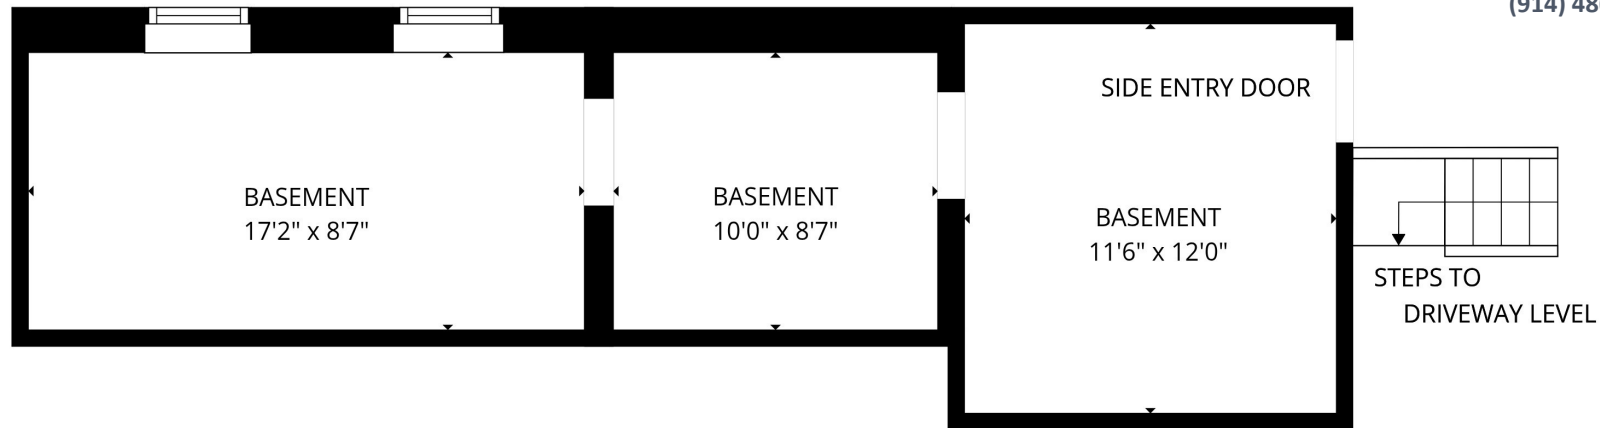

DETACHED THREE CAR GARAGE WITH STORAGE ROOM

Giner Realty | Katonah | Greenwich | NYC
(914) 486-5650 | Info@TheTaralloTeam.com
www.TheTaralloTeam.com

DRIVEWAY LEVEL

BASEMENT UNDER DETACHED GARAGE

BASEMENT LEVEL