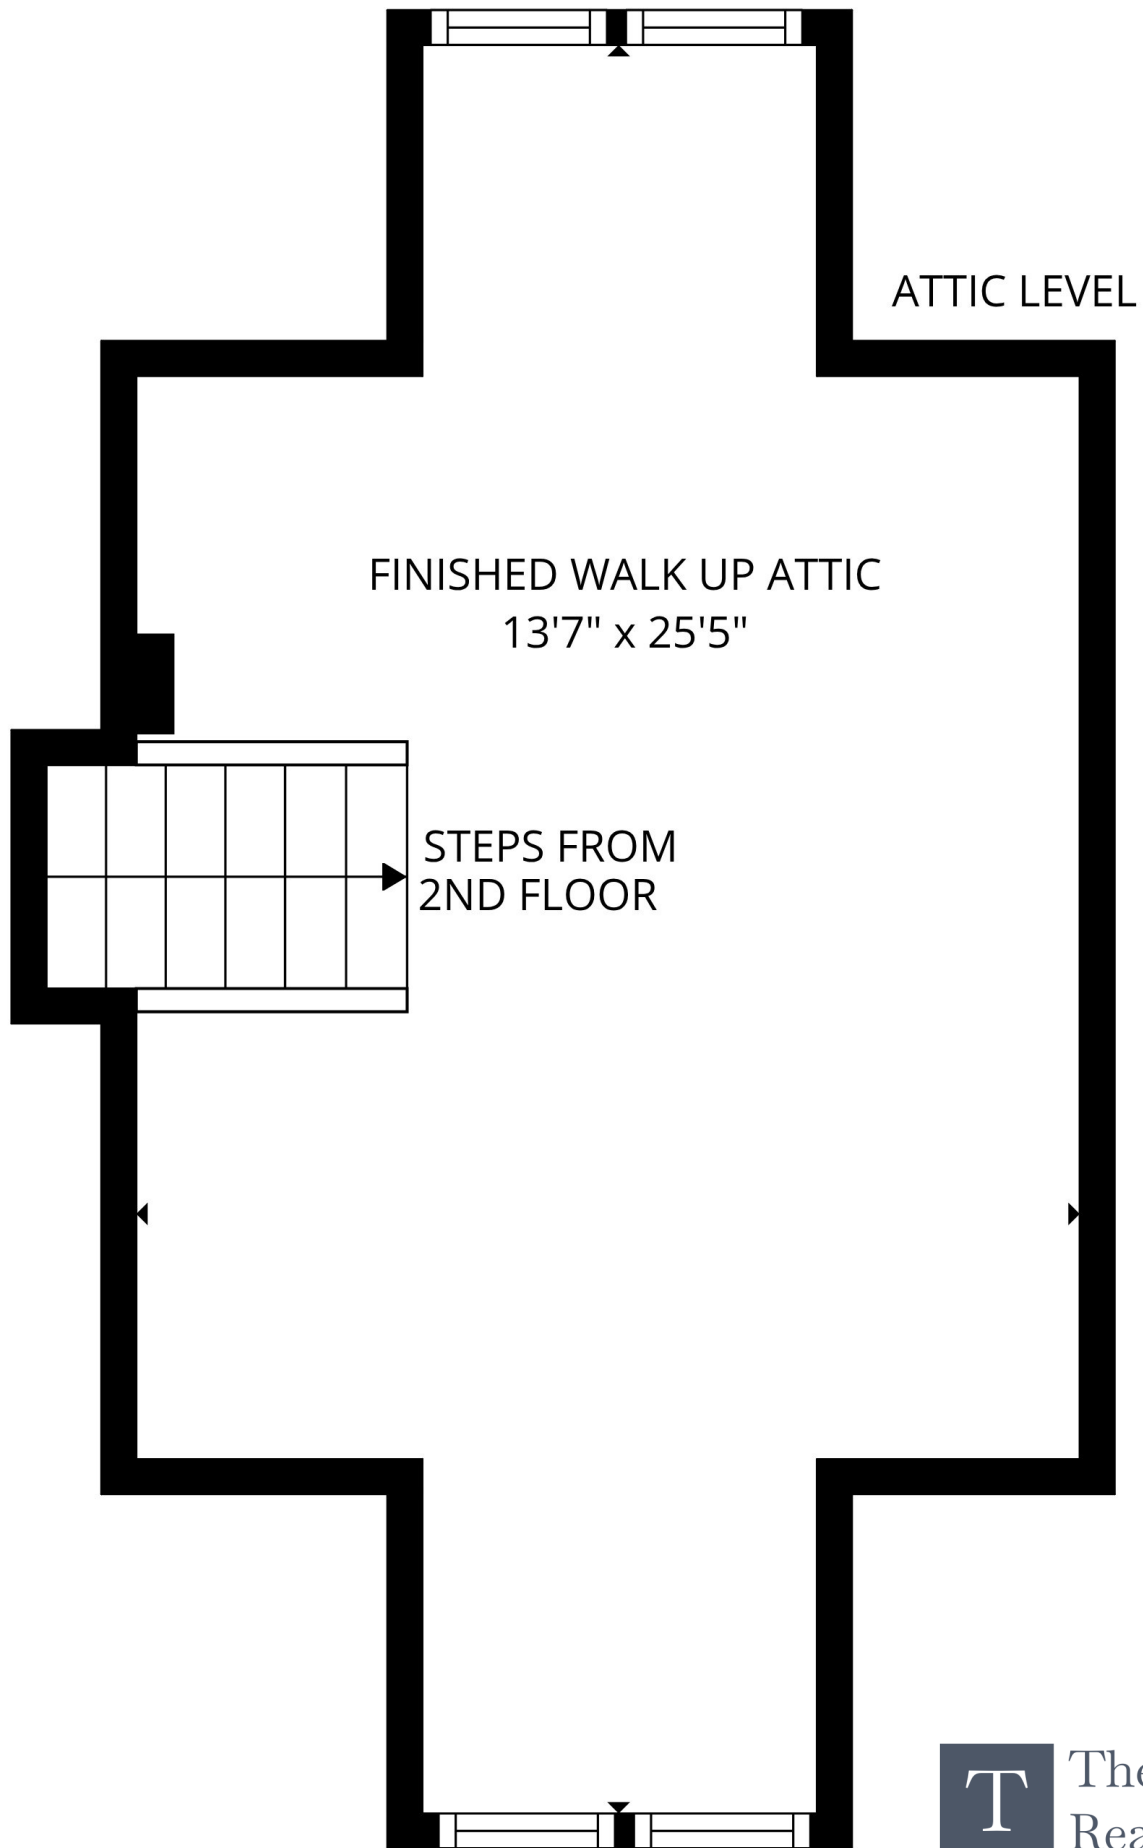

The Tarallo
Real Estate Team

Giner Realty | Katonah | Greenwich | NYC
(914) 486-5650 | Info@TheTaralloTeam.com
www.TheTaralloTeam.com