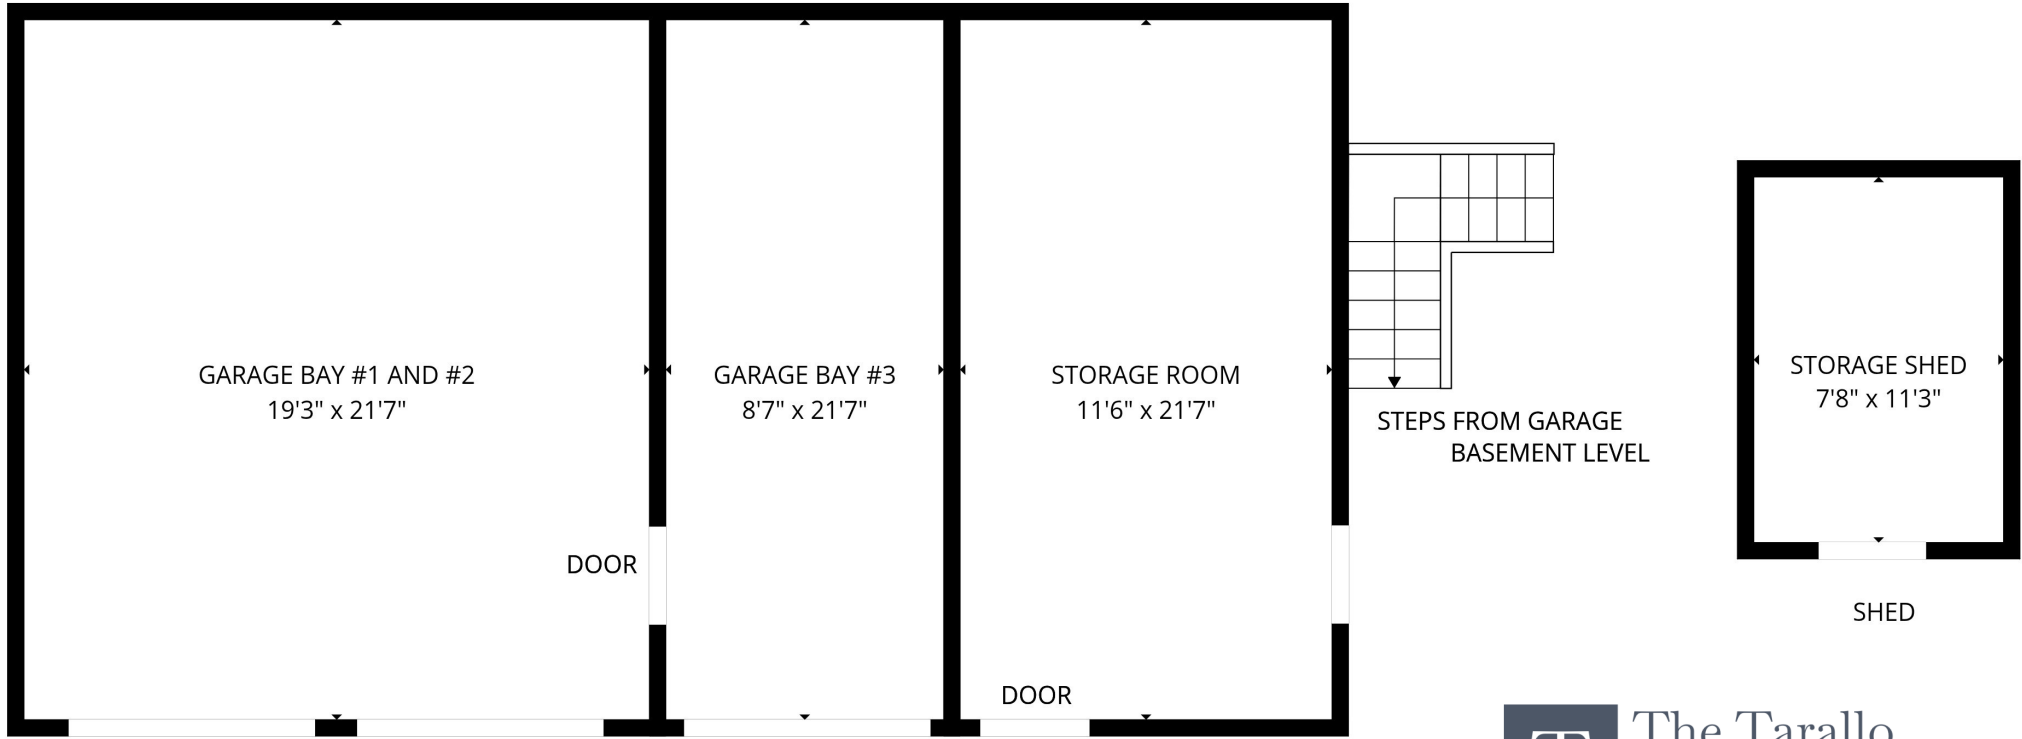

DETACHED THREE CAR GARAGE WITH STORAGE ROOM

Giner Realty | Katonah | Greenwich | NYC
(914) 486-5650 | Info@TheTaralloTeam.com
www.TheTaralloTeam.com

DRIVEWAY LEVEL

BASEMENT UNDER DETACHED GARAGE

BASEMENT LEVEL