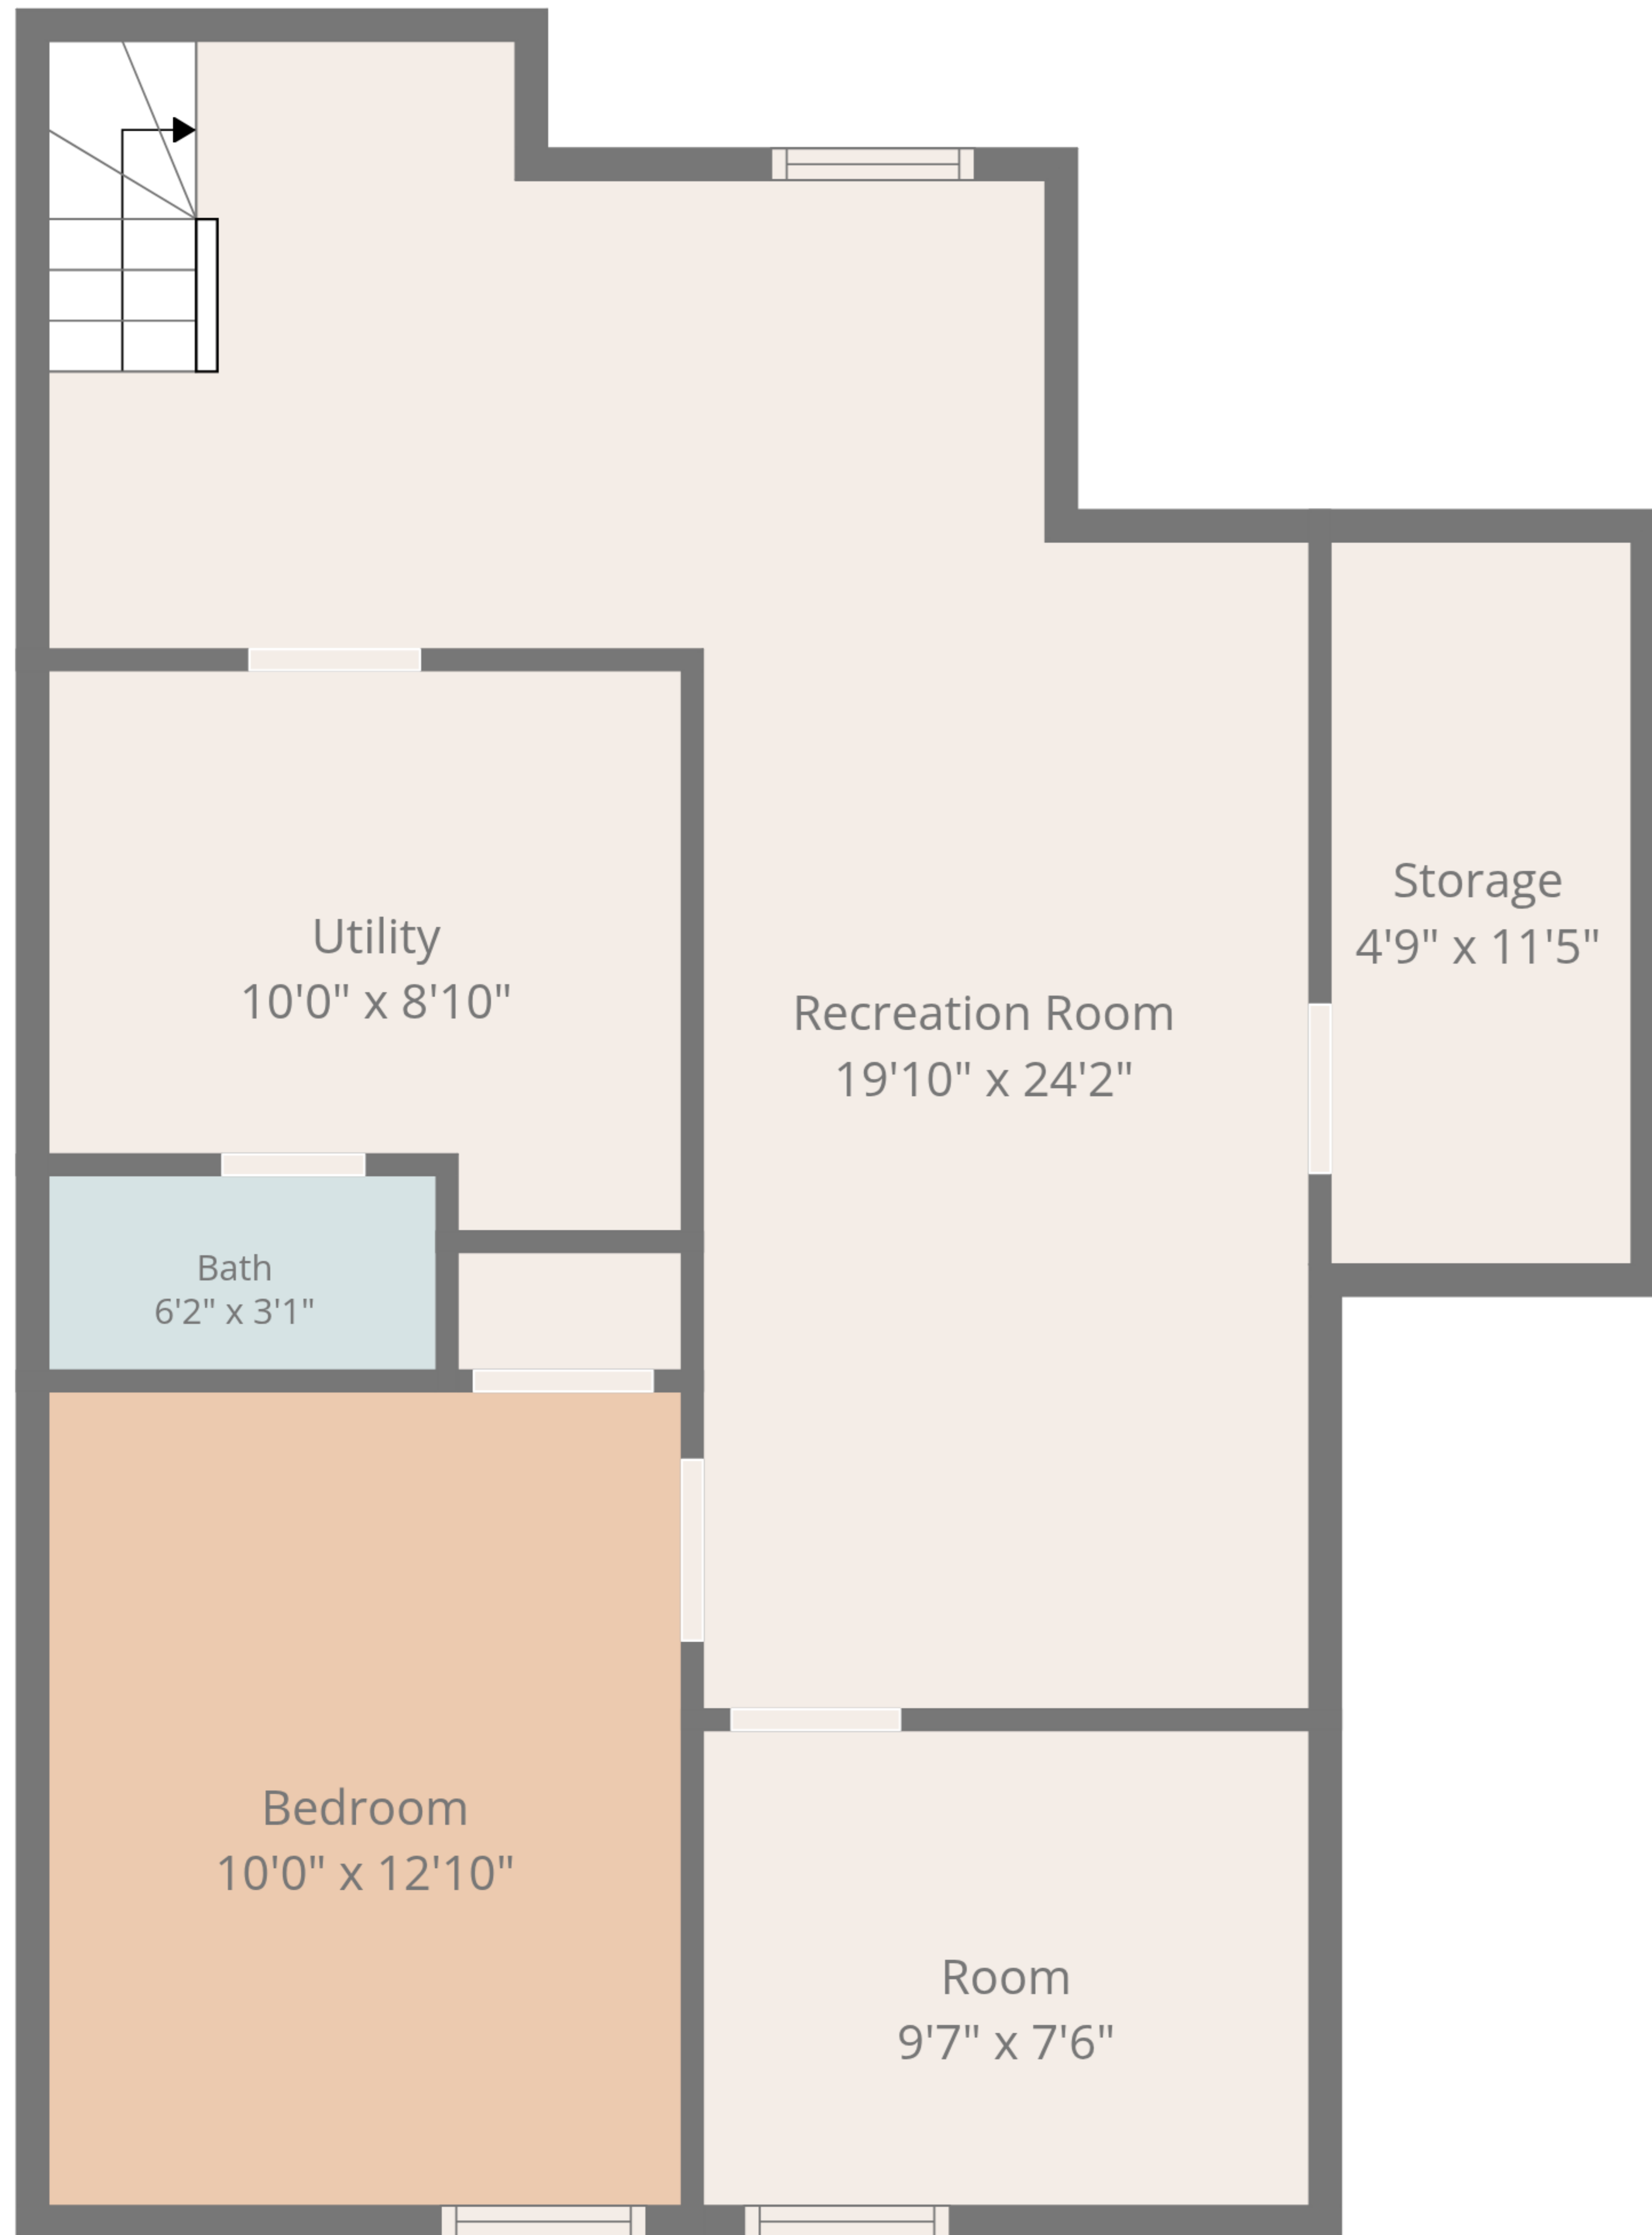

Total: 1278 sq. ft

Basement: 415 sq. Ft, 1st Floor: 863 sq. ft

Excluded Areas: Bedroom: 138 sq. Ft, Storage: 54 sq. Ft, Utility: 81 sq. Ft,
Walls: 131 sq. ft

Total: 1278 sq. ft

Basement: 415 sq. Ft, 1st Floor: 863 sq. ft

Excluded Areas: Bedroom: 138 sq. Ft, Storage: 54 sq. Ft, Utility: 81 sq. Ft,
Walls: 131 sq. ft

Basement

1st Floor

Total: 1278 sq. ft
 Basement: 415 sq. Ft, 1st Floor: 863 sq. ft
 Excluded Areas: Bedroom: 138 sq. Ft, Storage: 54 sq. Ft, Utility: 81 sq. Ft,
 Walls: 131 sq. ft